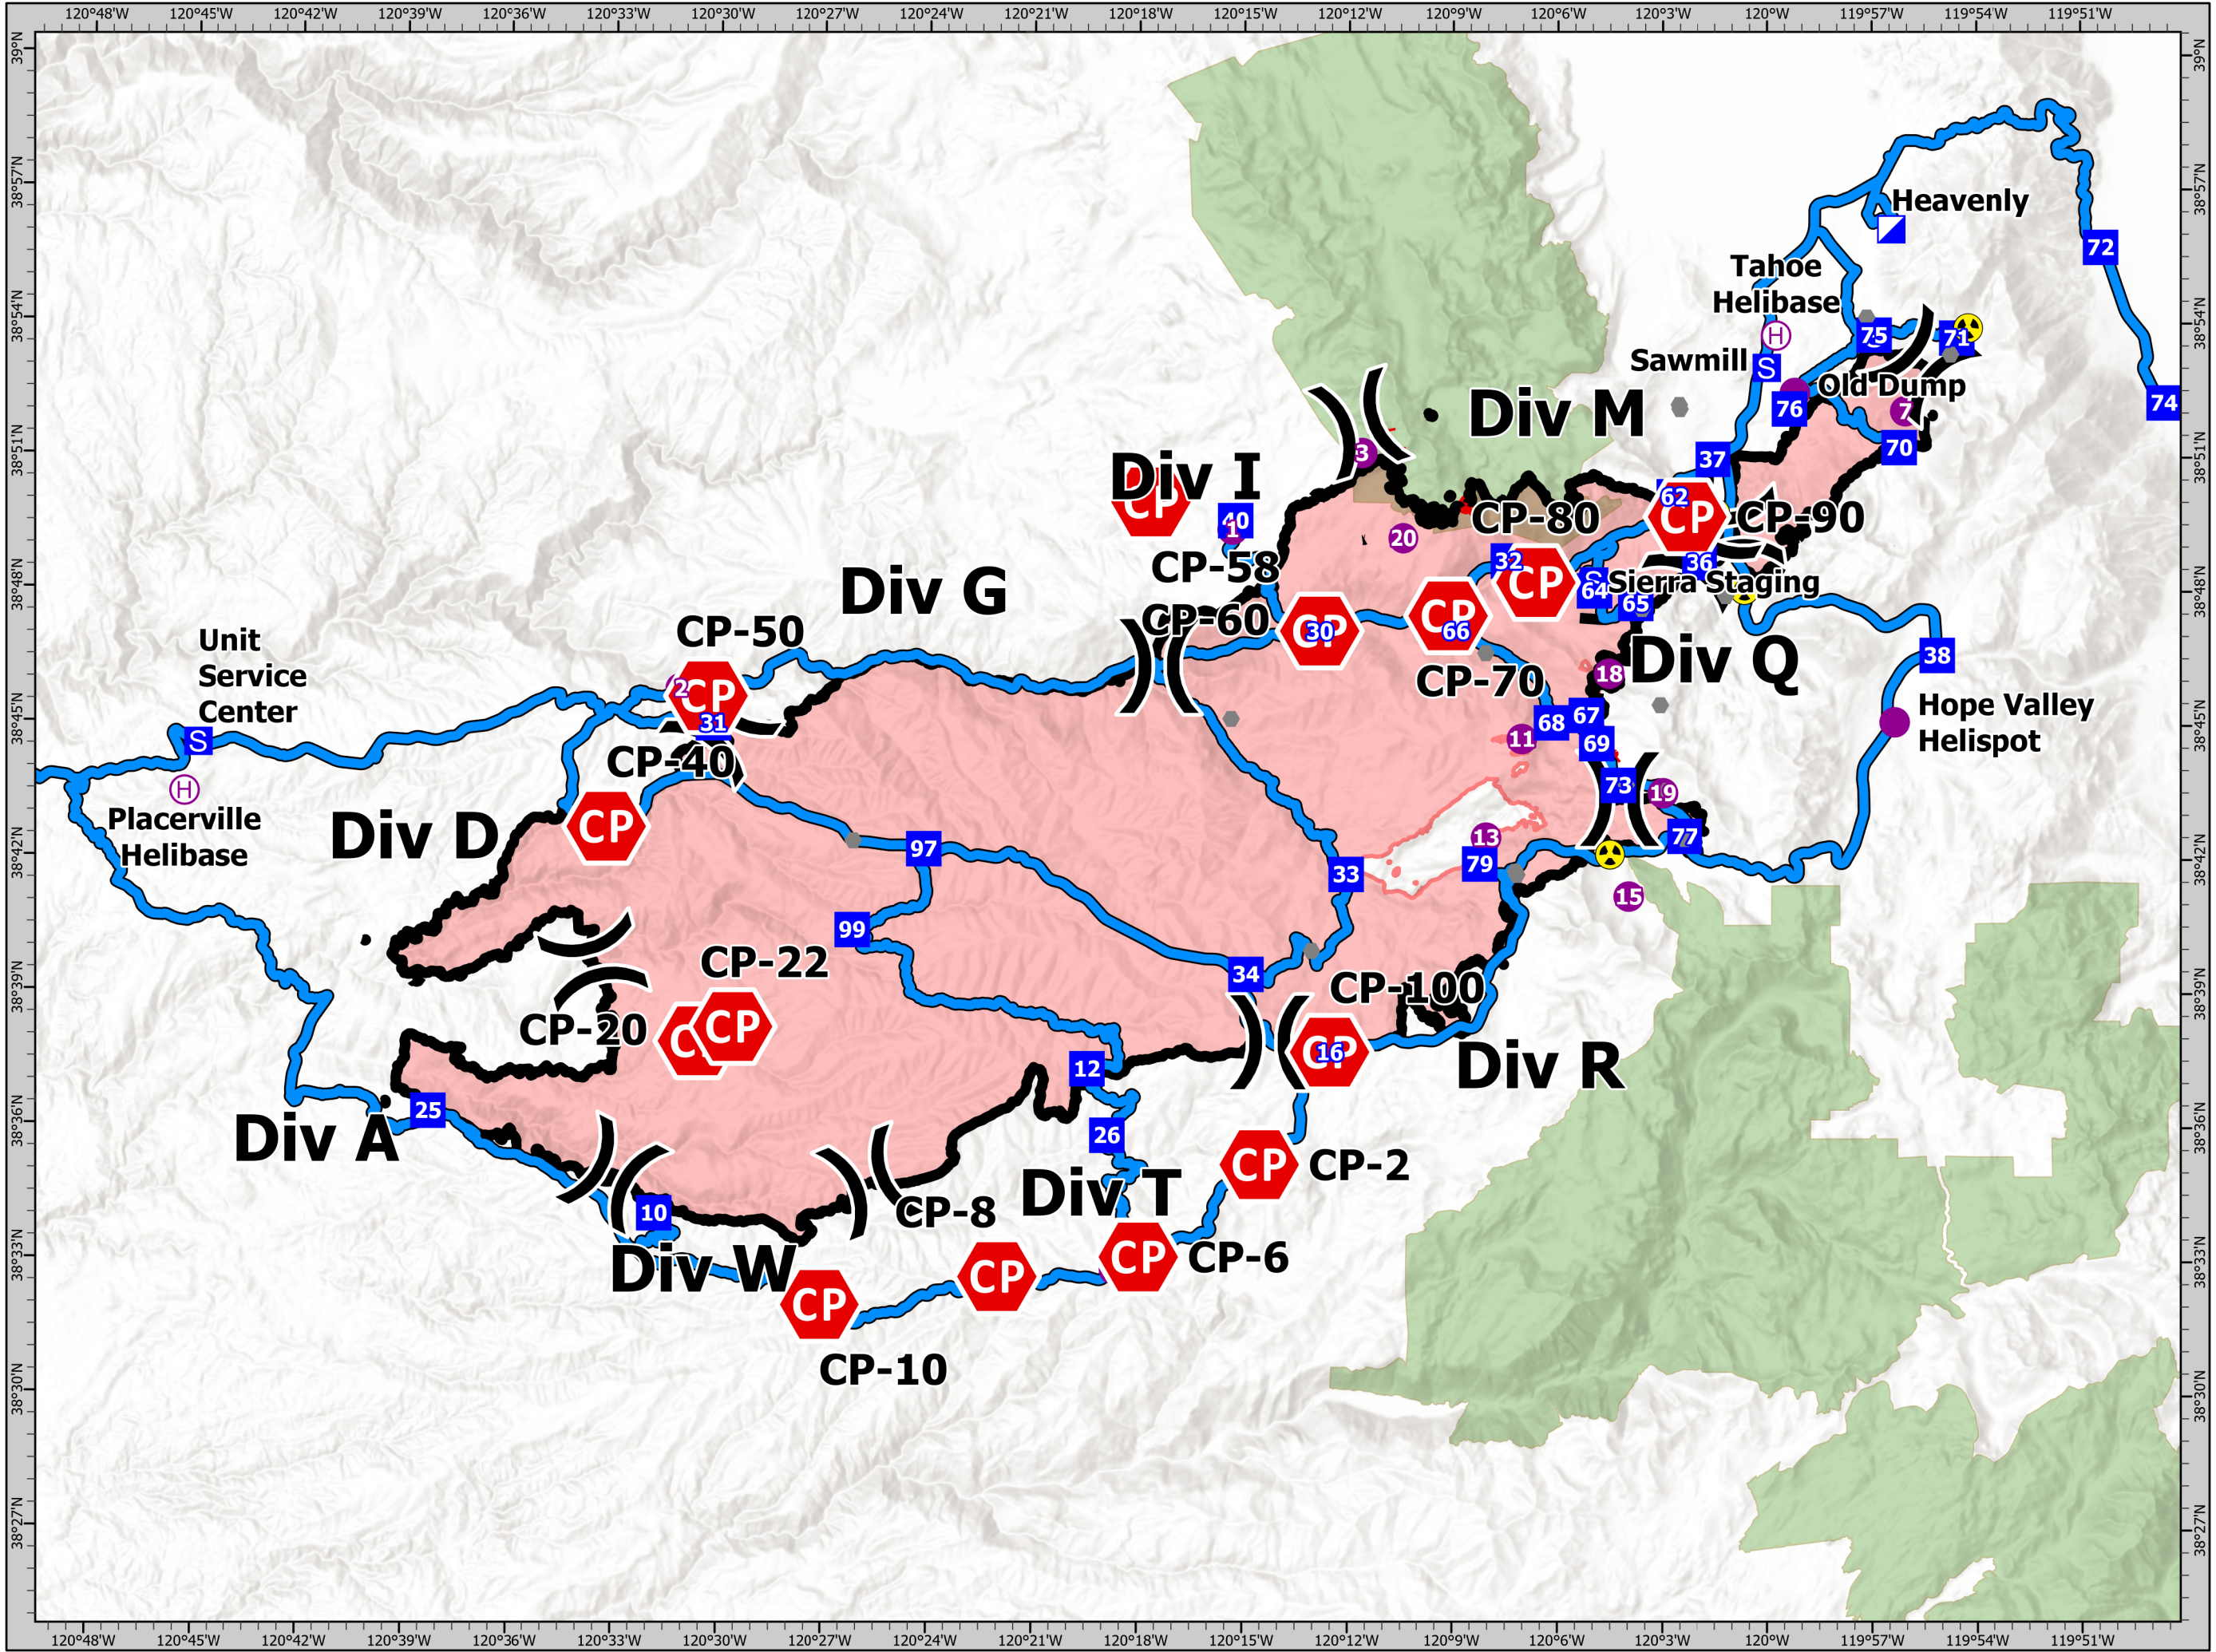

TRANSPORTATION

Caldor

CA-ENF-24030
October 13, 2021

- Helispot
- Ⓜ Helibase
-) Division Break
- ▢ Incident Command Post
- Drop Point
- ⓧ Camp
- Ⓢ Staging Area
- Other
- ☠ Hazard
- Fire Edge
- Contained Line
- Wildfire Daily Fire Perimeter
- World Hillshade
- Transportation Routes
- Wilderness
- CP Check Point

1:250,000 NAD83 UTM 11N
0 1.75 3.5 7 Miles