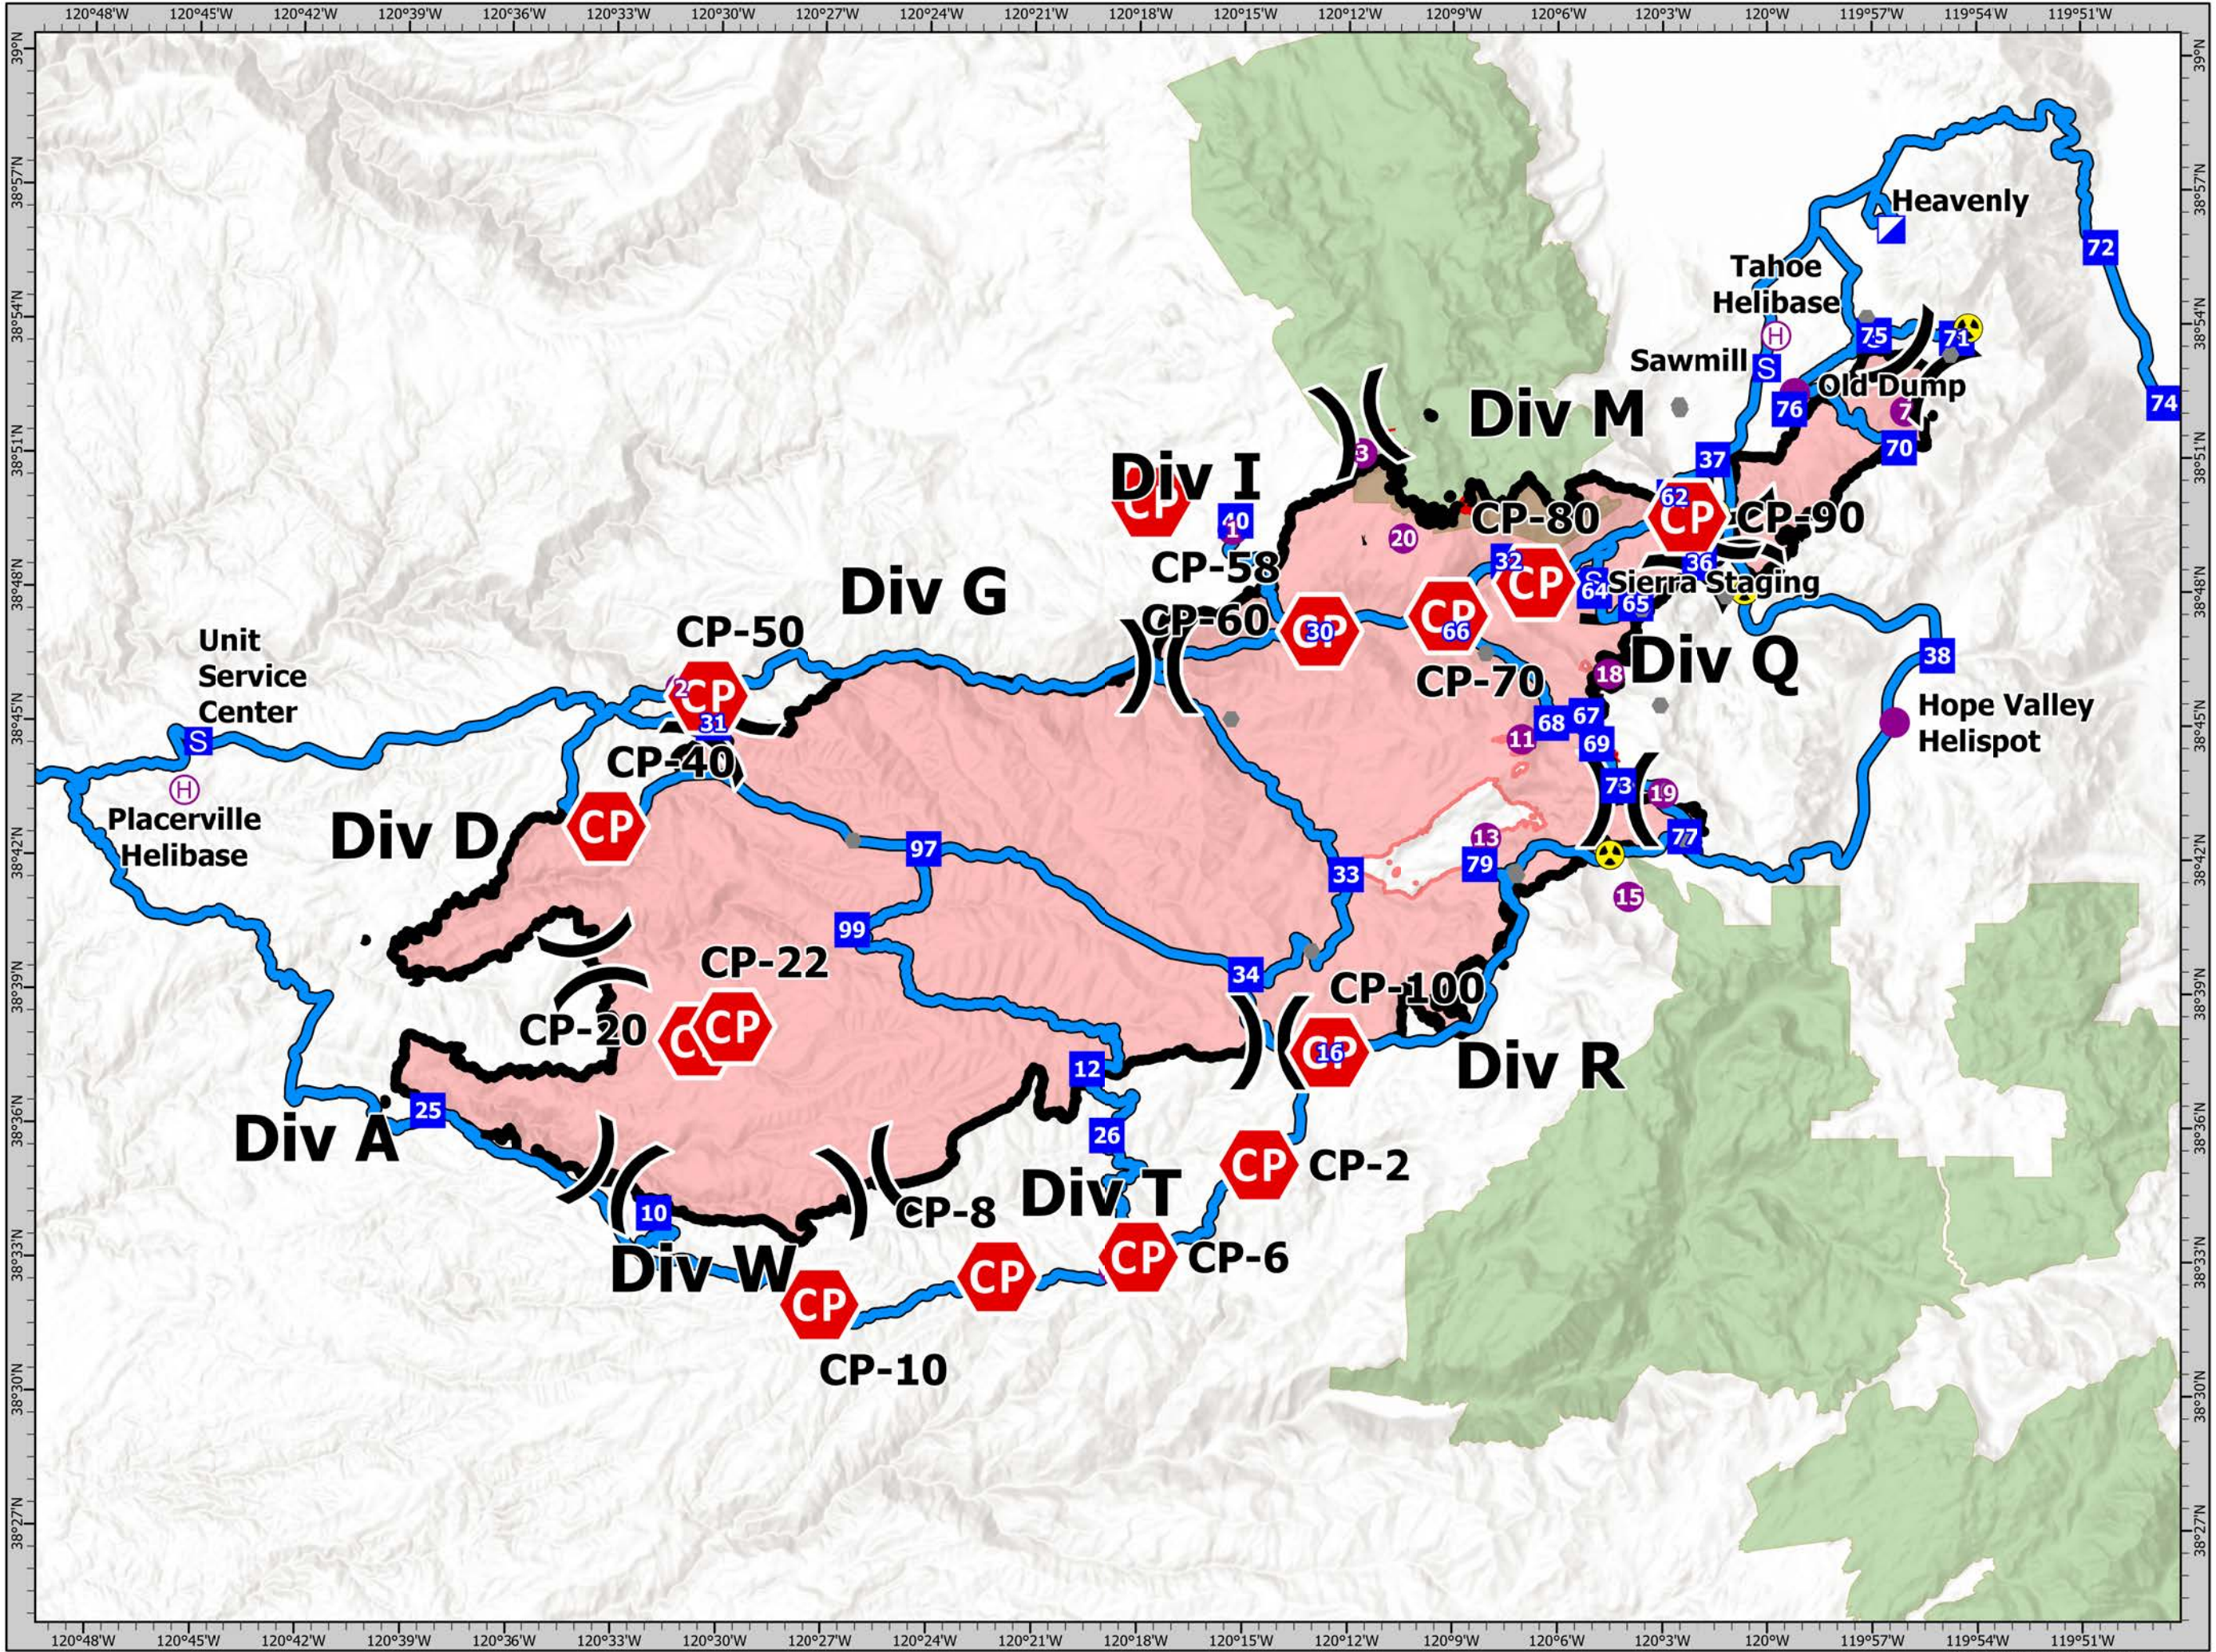

TRANSPORTATION

Caldor

CA-ENF-24030
October 13, 2021

- Helispot
- Ⓜ Helibase
-) Division Break
- ▢ Incident Command Post
- ▢ Drop Point
- ⓧ Camp
- Ⓢ Staging Area
- Other
- ☠ Hazard
- Fire Edge
- Contained Line
- Wildfire Daily Fire Perimeter
- World Hillshade
- Transportation Routes
- Wilderness
- CP Check Point

1:250,000 NAD83 UTM 11N
0 1.75 3.5 7 Miles