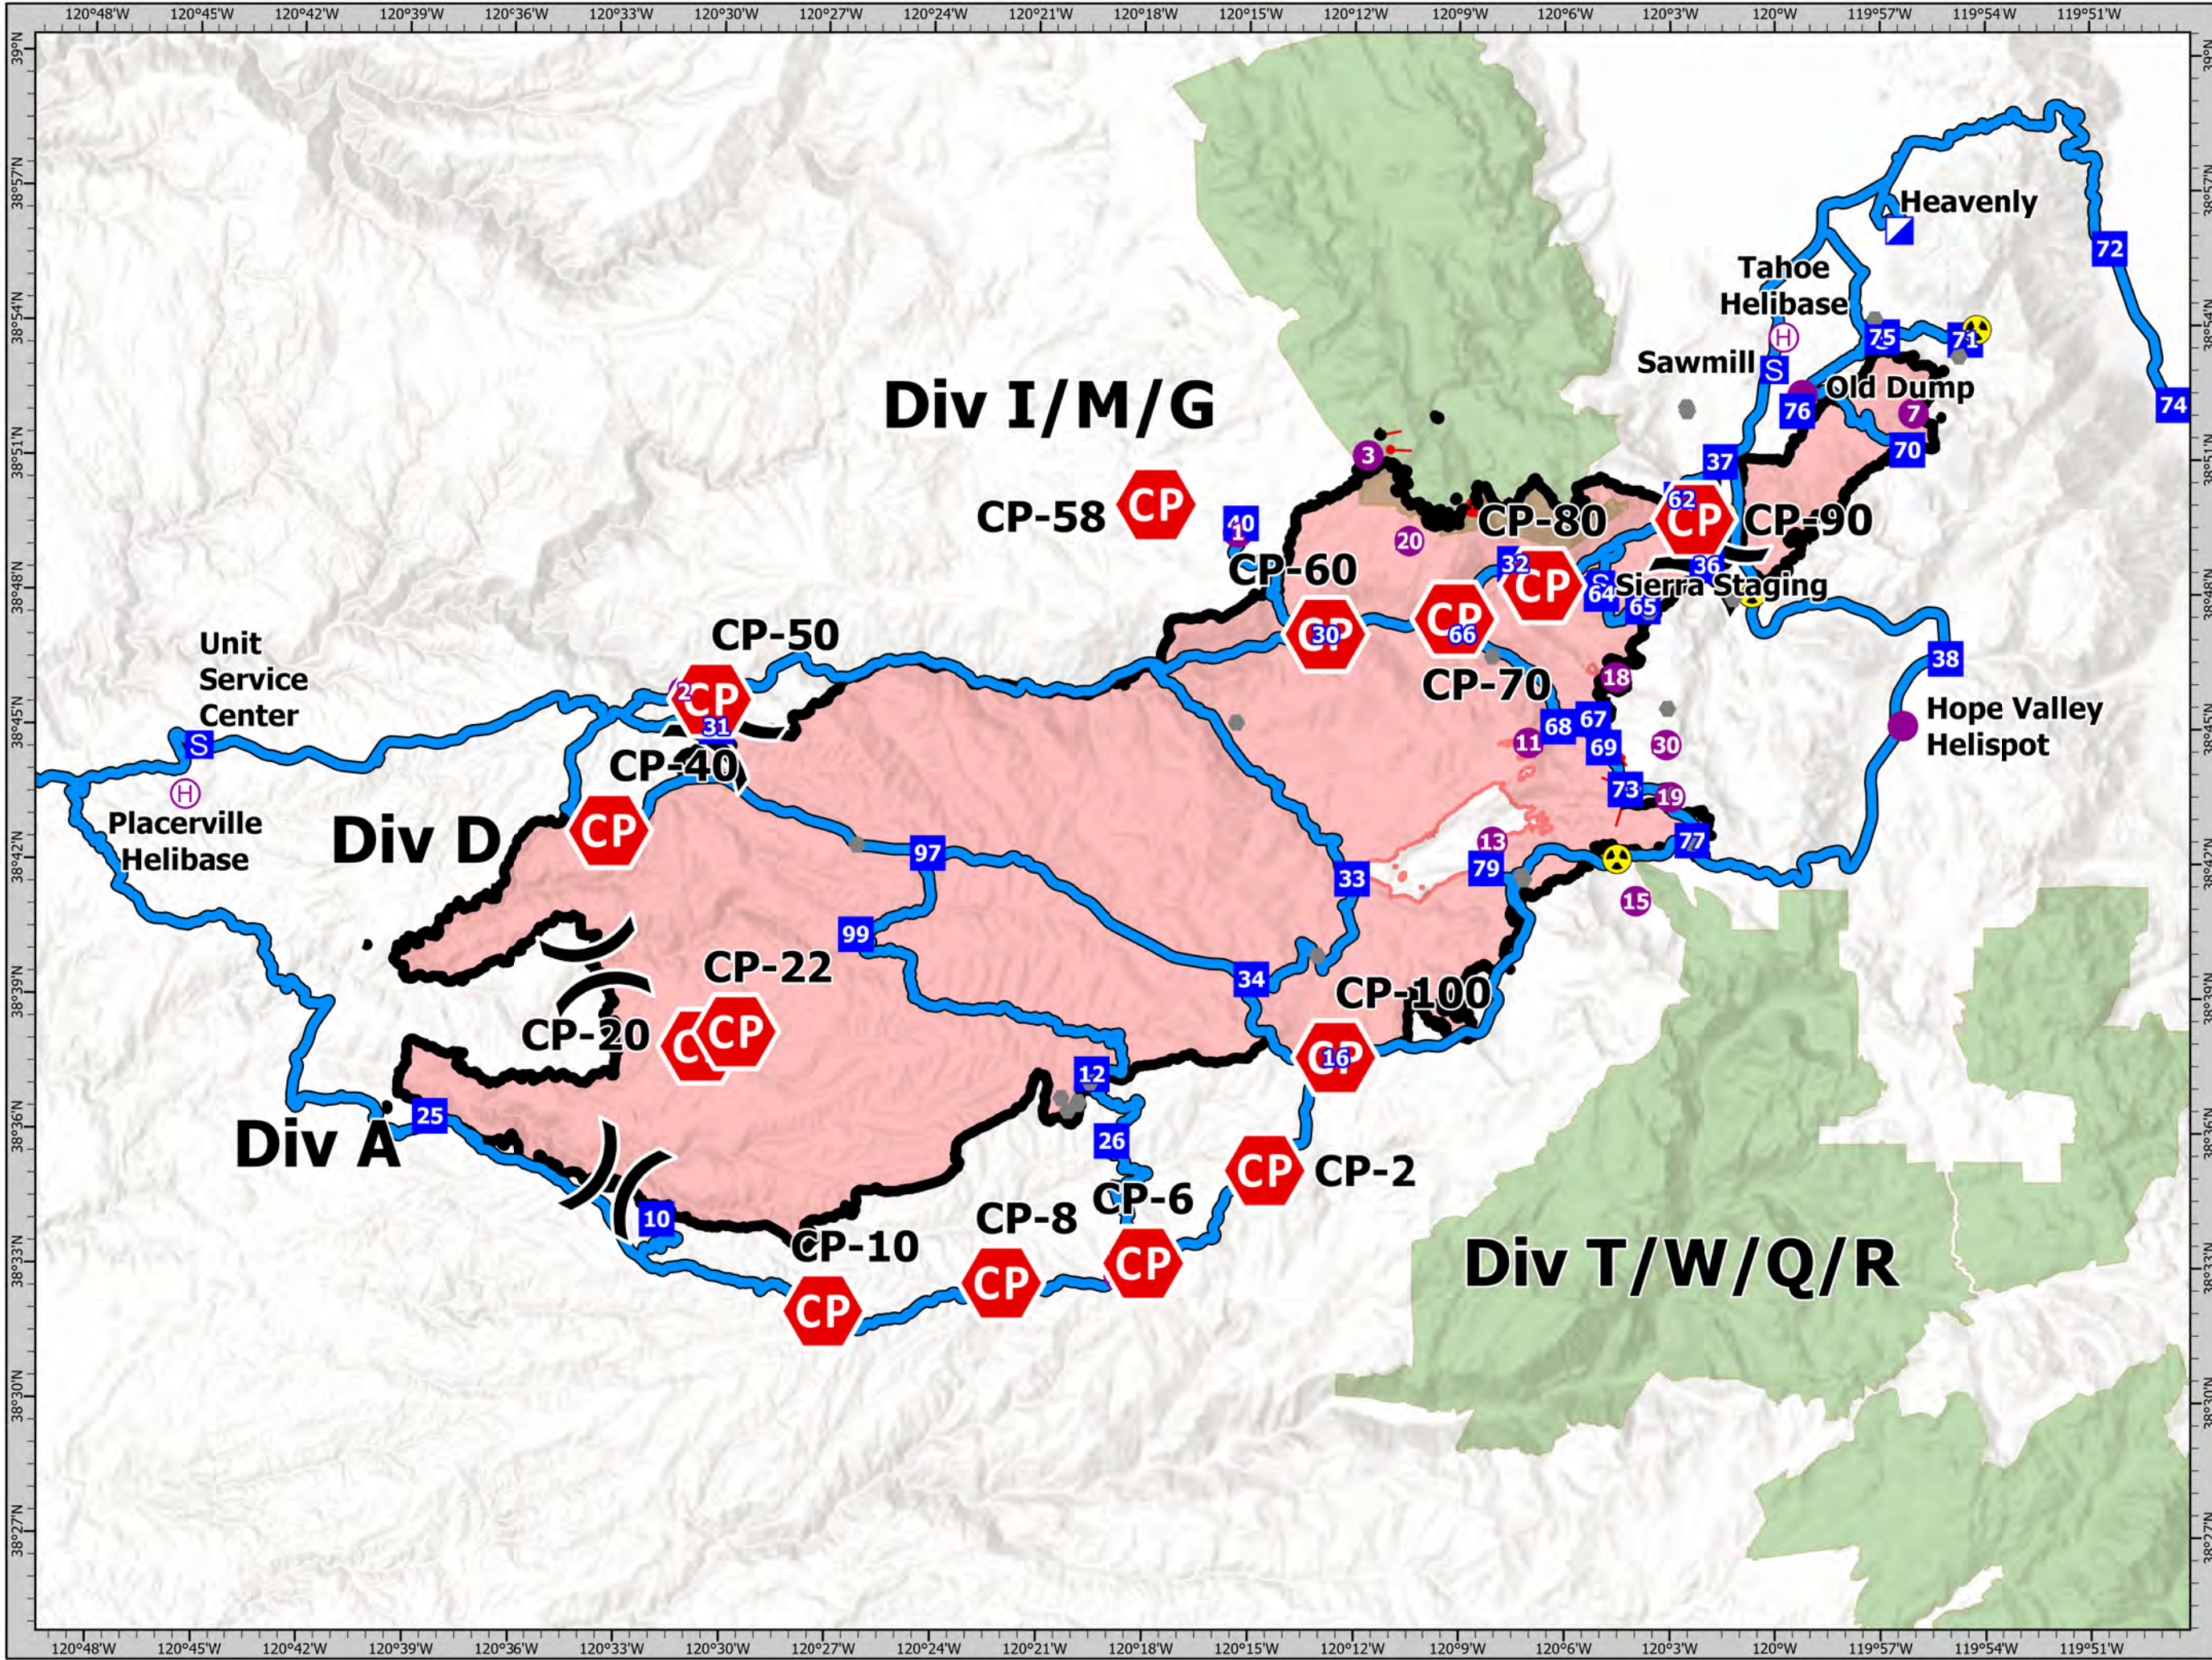

# TRANSPORTATION

Caldor

CA-ENF-24030

- Helispot
- Ⓜ Helibase
- ⌋ Division Break
- Ⓜ Incident Command Post
- Drop Point
- Ⓜ Camp
- Ⓜ Staging Area
- Other
- ⚠ Hazard
- Fire Edge
- Contained Line
- Wildfire Daily Fire Perimeter
- World Hillshade
- Transportation Routes
- Wilderness
- CP Check Point

1:250,000 NAD83 UTM 11N  
0 1.75 3.5 7 Miles

Prepared by: GB Team 7 10/17/2021 19:47

Prepared by: CAIIMT13 10/17/2021 19:47