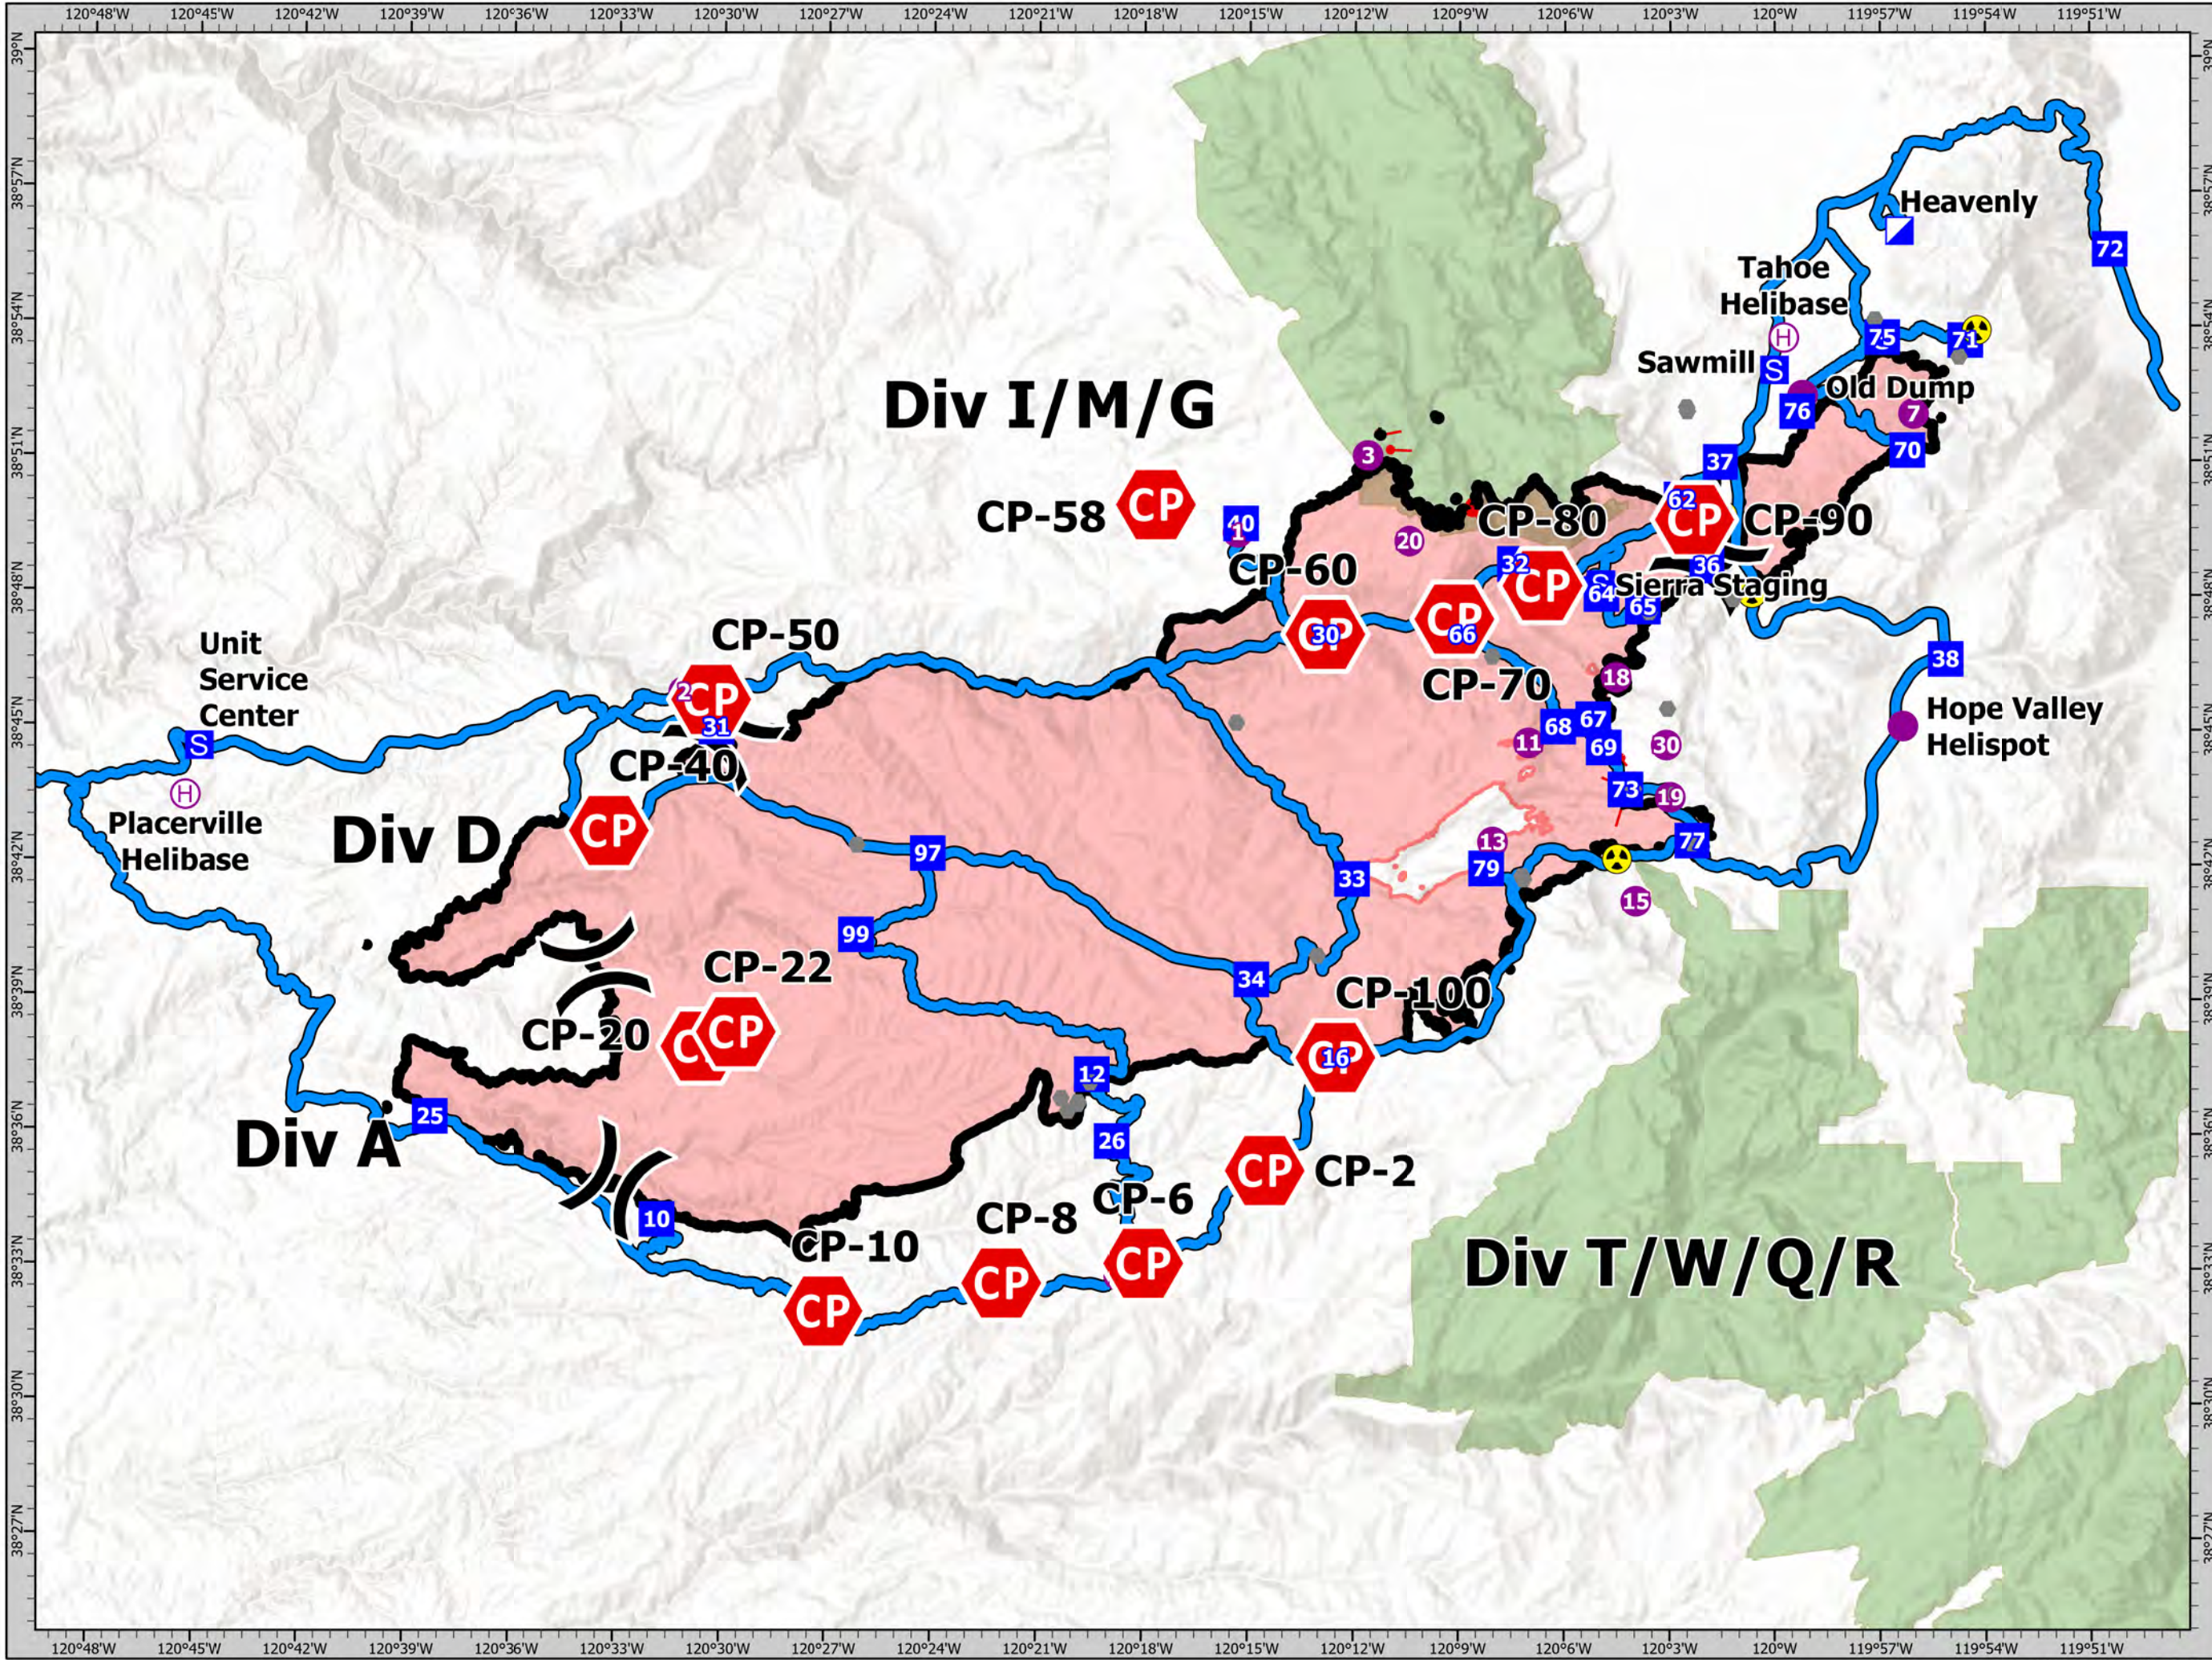

TRANSPORTATION

Caldor

CA-ENF-24030

- Helispot
- Ⓜ Helibase
- ⌋ Division Break
- ▢ Incident Command Post
- ▢ Drop Point
- Ⓢ Staging Area
- Other
- ☠ Hazard
- Fire Edge
- Contained Line
- Wildfire Daily Fire Perimeter
- World Hillshade
- Transportation Routes
- Wilderness
- CP Check Point

1:250,000 NAD83 UTM 11N
0 1.75 3.5 7 Miles

Prepared by: GB Team 7 10/18/2021 19:49

Prepared by: CAIIMT13 10/18/2021 19:49