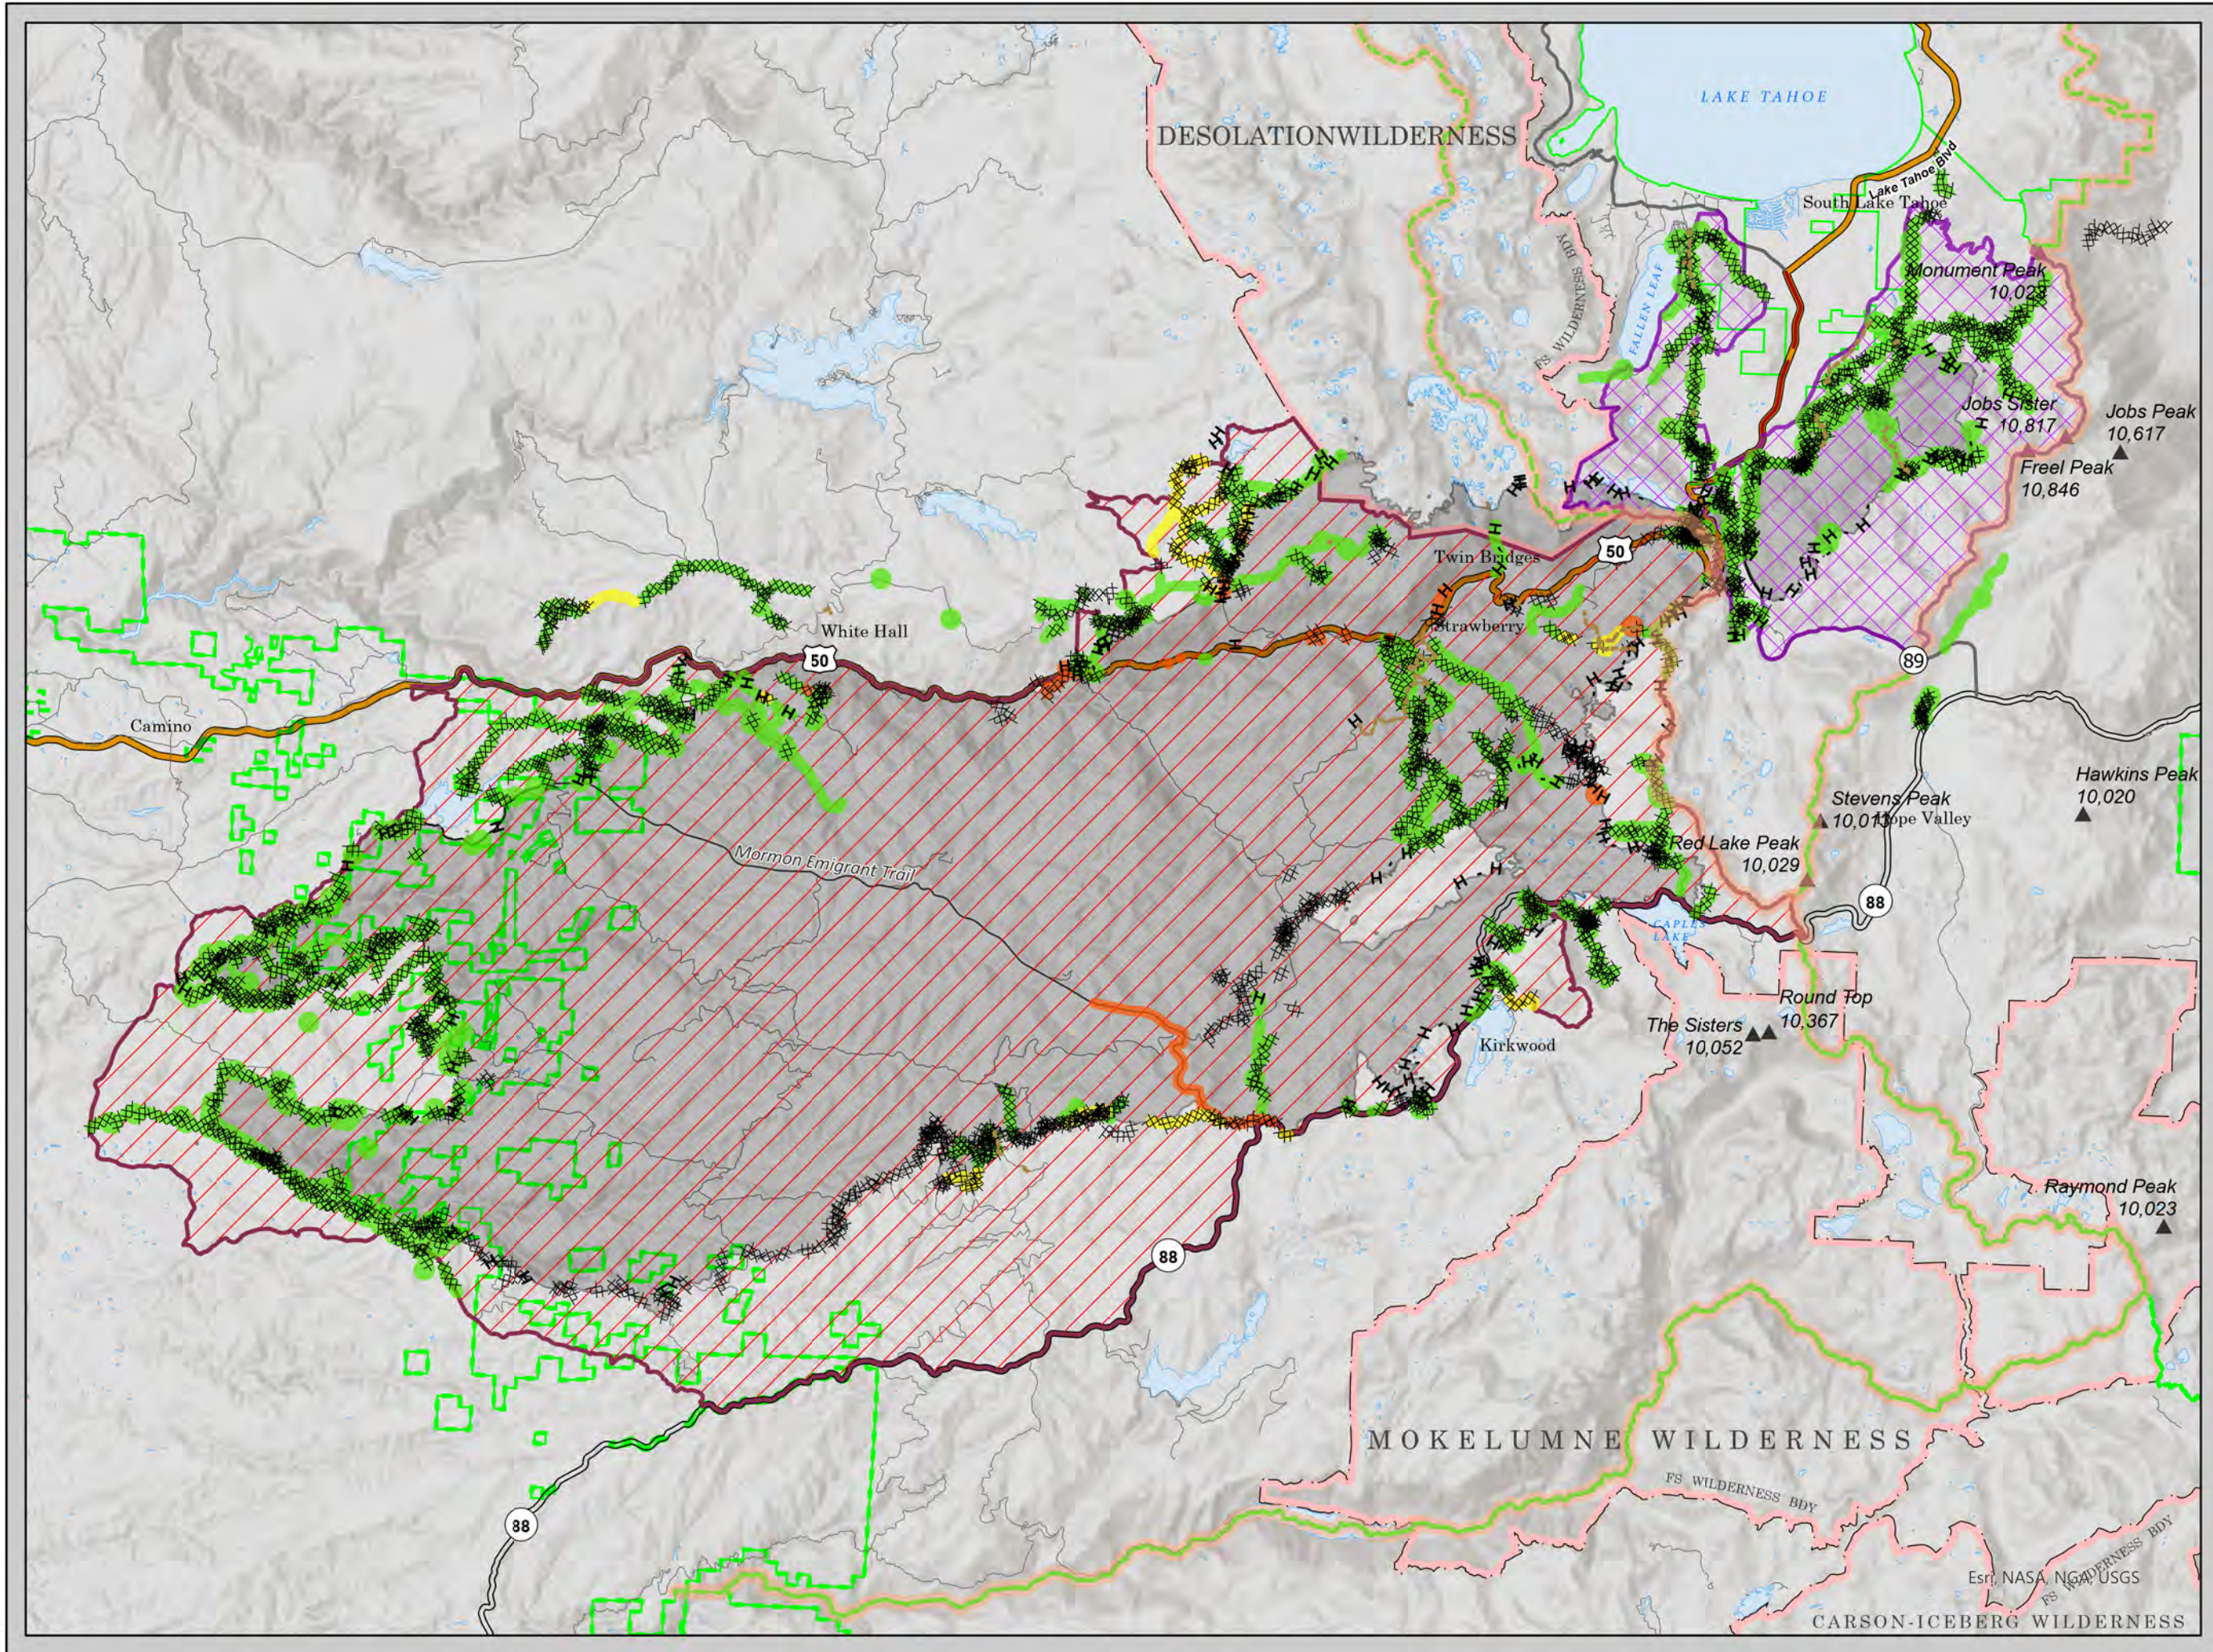

PUBLIC INFORMATION

Caldor
CA-ENF-24030

 Lake Tahoe Basin Management Unit Closure
#19-21-06

 Eldorado National Forest Closure
#03-21-19
#03-21-20

 Wildfire Daily Fire Perimeter

 FS Administrative Forest Boundary

 Completed Dozer Line

 Completed Hand Line

 Road Repair

 Summit

Repair Status

-  Completed - Inspected
-  Completed - Ready for Inspection
-  In Progress

0 5 Miles

Esri, NASA, NOAA, USGS
FS WILDERNESS BDY