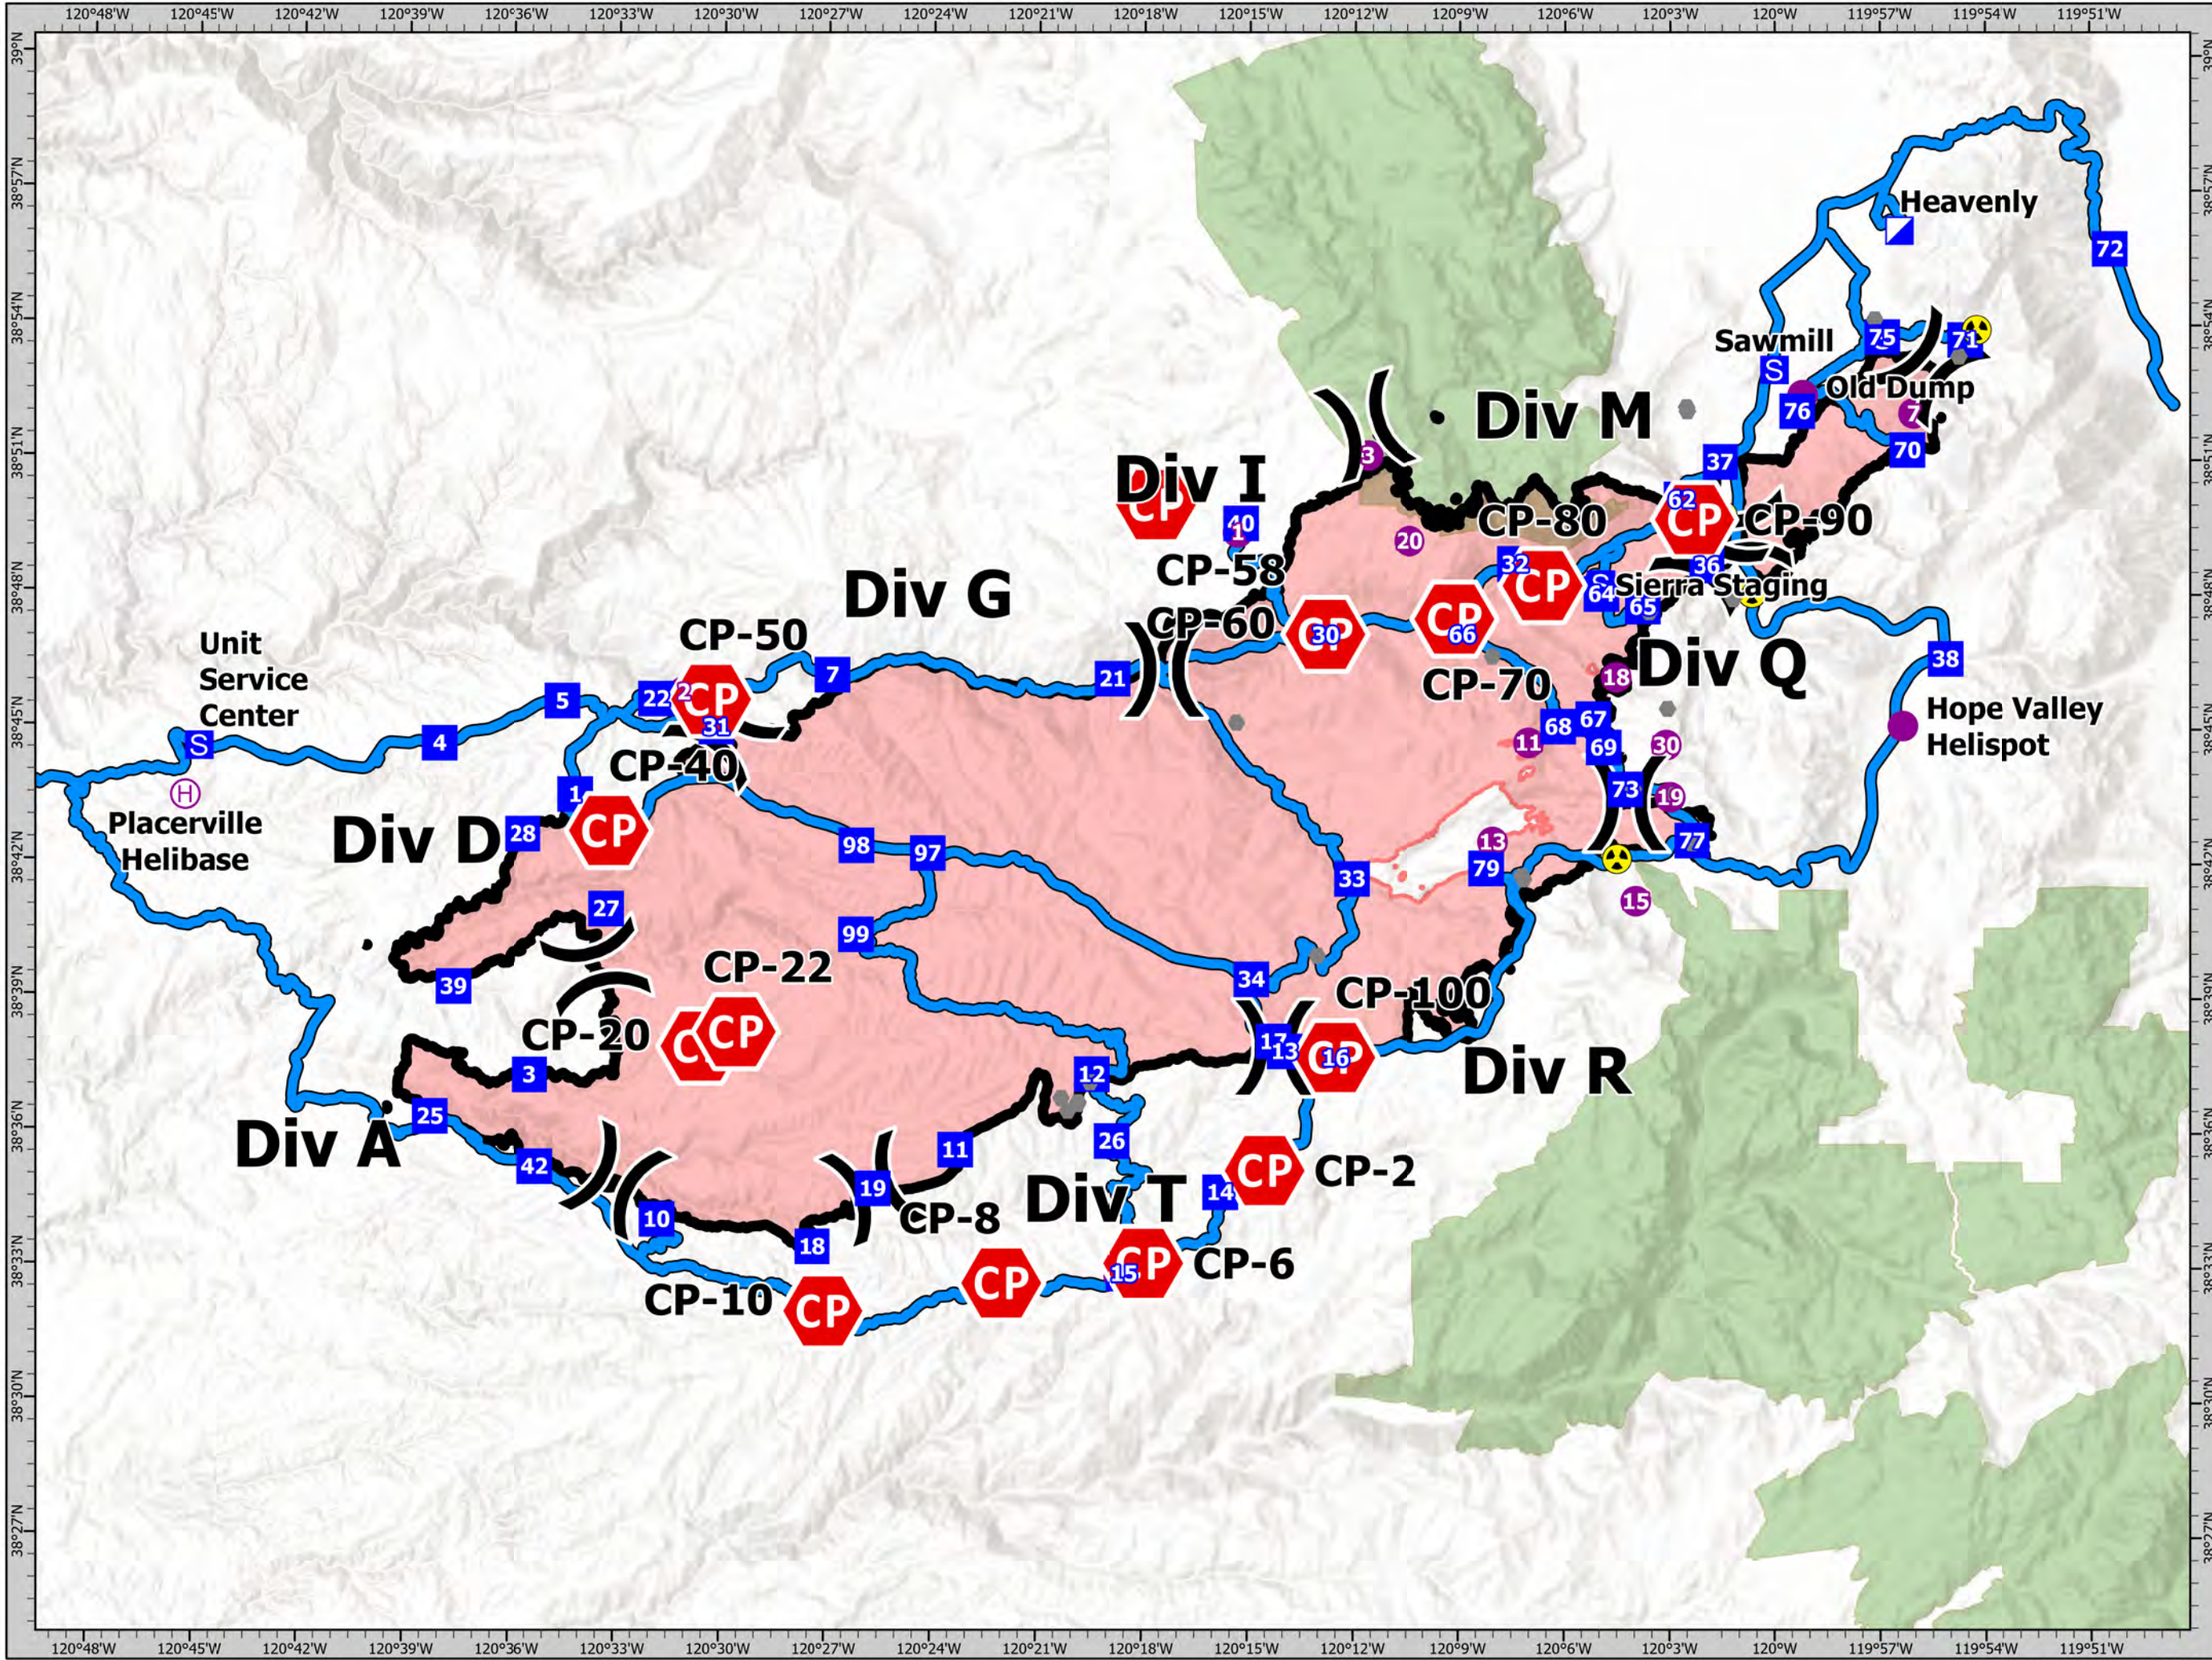

TRANSPORTATION

Caldor

CA-ENF-24030

- Helispot
- Ⓜ Helibase
- ⌋ Division Break
- Ⓜ Incident Command Post
- Drop Point
- Ⓜ Staging Area
- Other
- ☠ Hazard
- Contained Line
- Wildfire Daily Fire Perimeter
- World Hillshade
- Transportation Routes
- Wilderness
- Ⓜ Check Point

1:250,000 NAD83 UTM 11N
0 1.75 3.5 7 Miles

Prepared by: GB Team 7 10/20/2021 20:08

Prepared by: CAIIMT13 10/20/2021 20:08