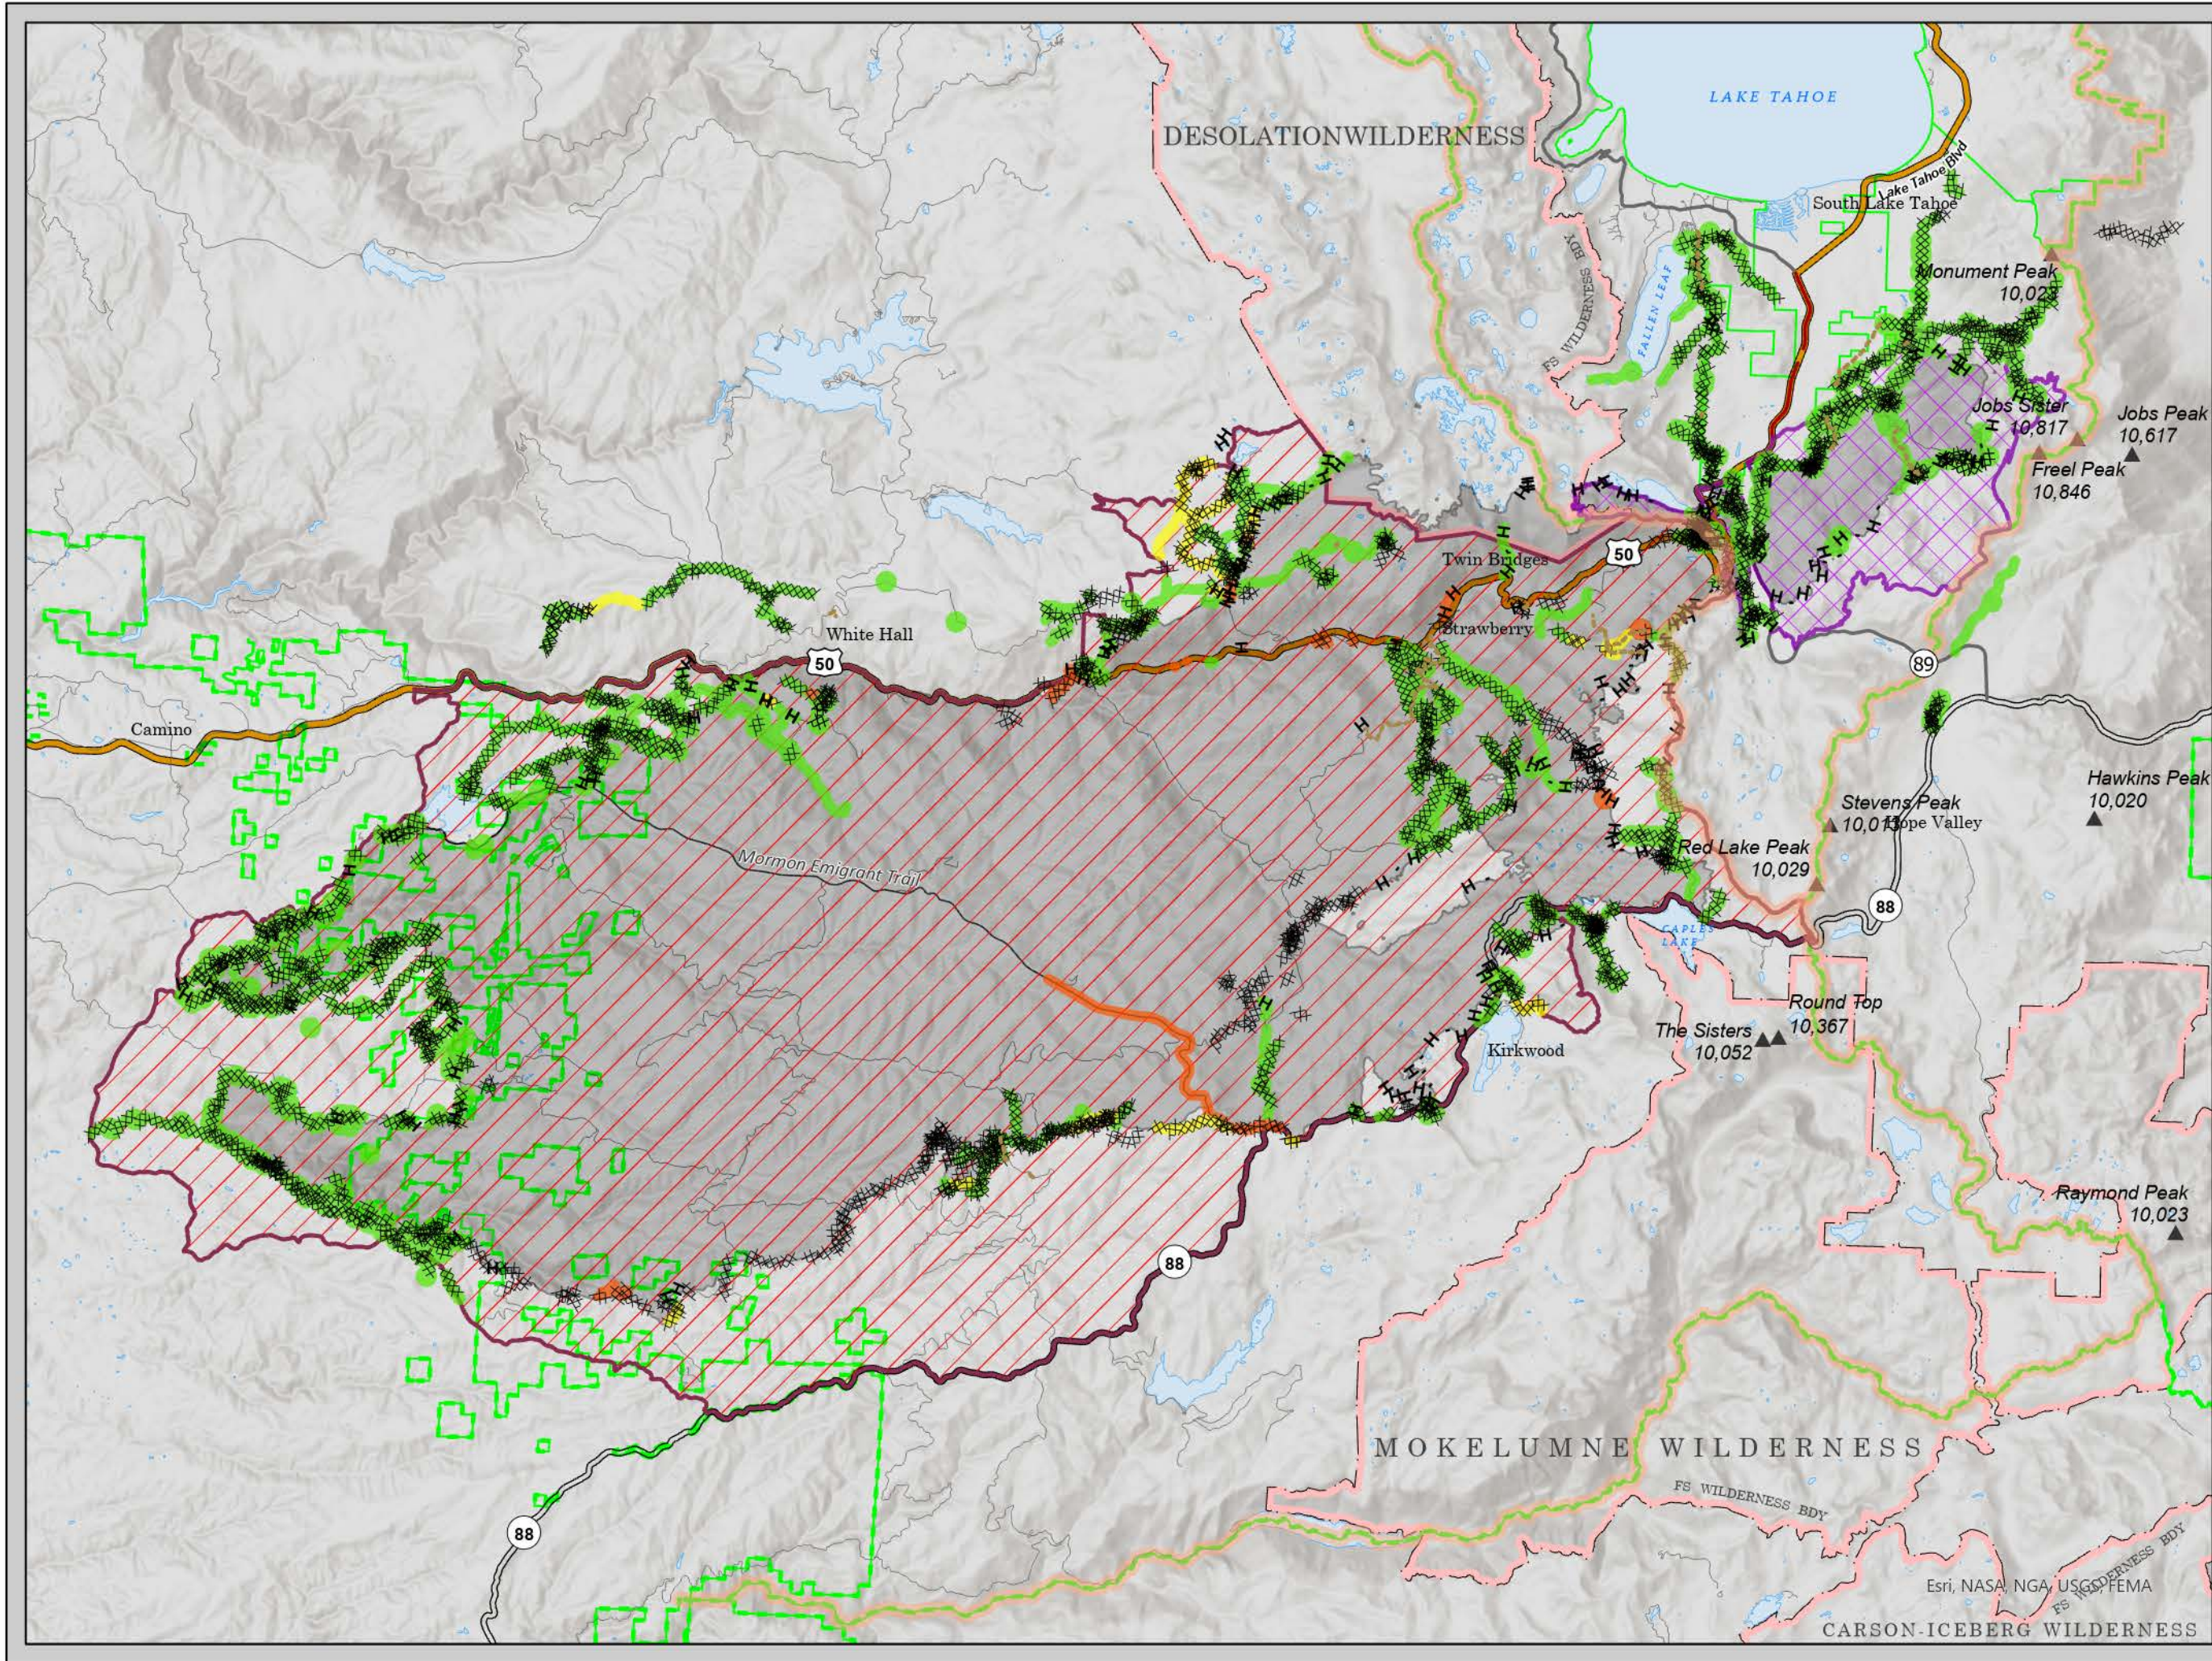

PUBLIC INFORMATION

Caldor
CA-ENF-24030

- Lake Tahoe Basin Management Unit Closure #19-21-08
 - Eldorado National Forest Closure #03-21-19
 - Wildfire Daily Fire Perimeter
 - FS Administrative Forest Boundary
 - Completed Dozer Line
 - Completed Hand Line
 - Road Repair
 - Summit
- Repair Status
- Completed - Inspected
 - Completed - Ready for Inspection
 - In Progress

0 5 Miles

Esri, NASA, NGA, USGS, FEMA
CARSON-ICEBERG WILDERNESS