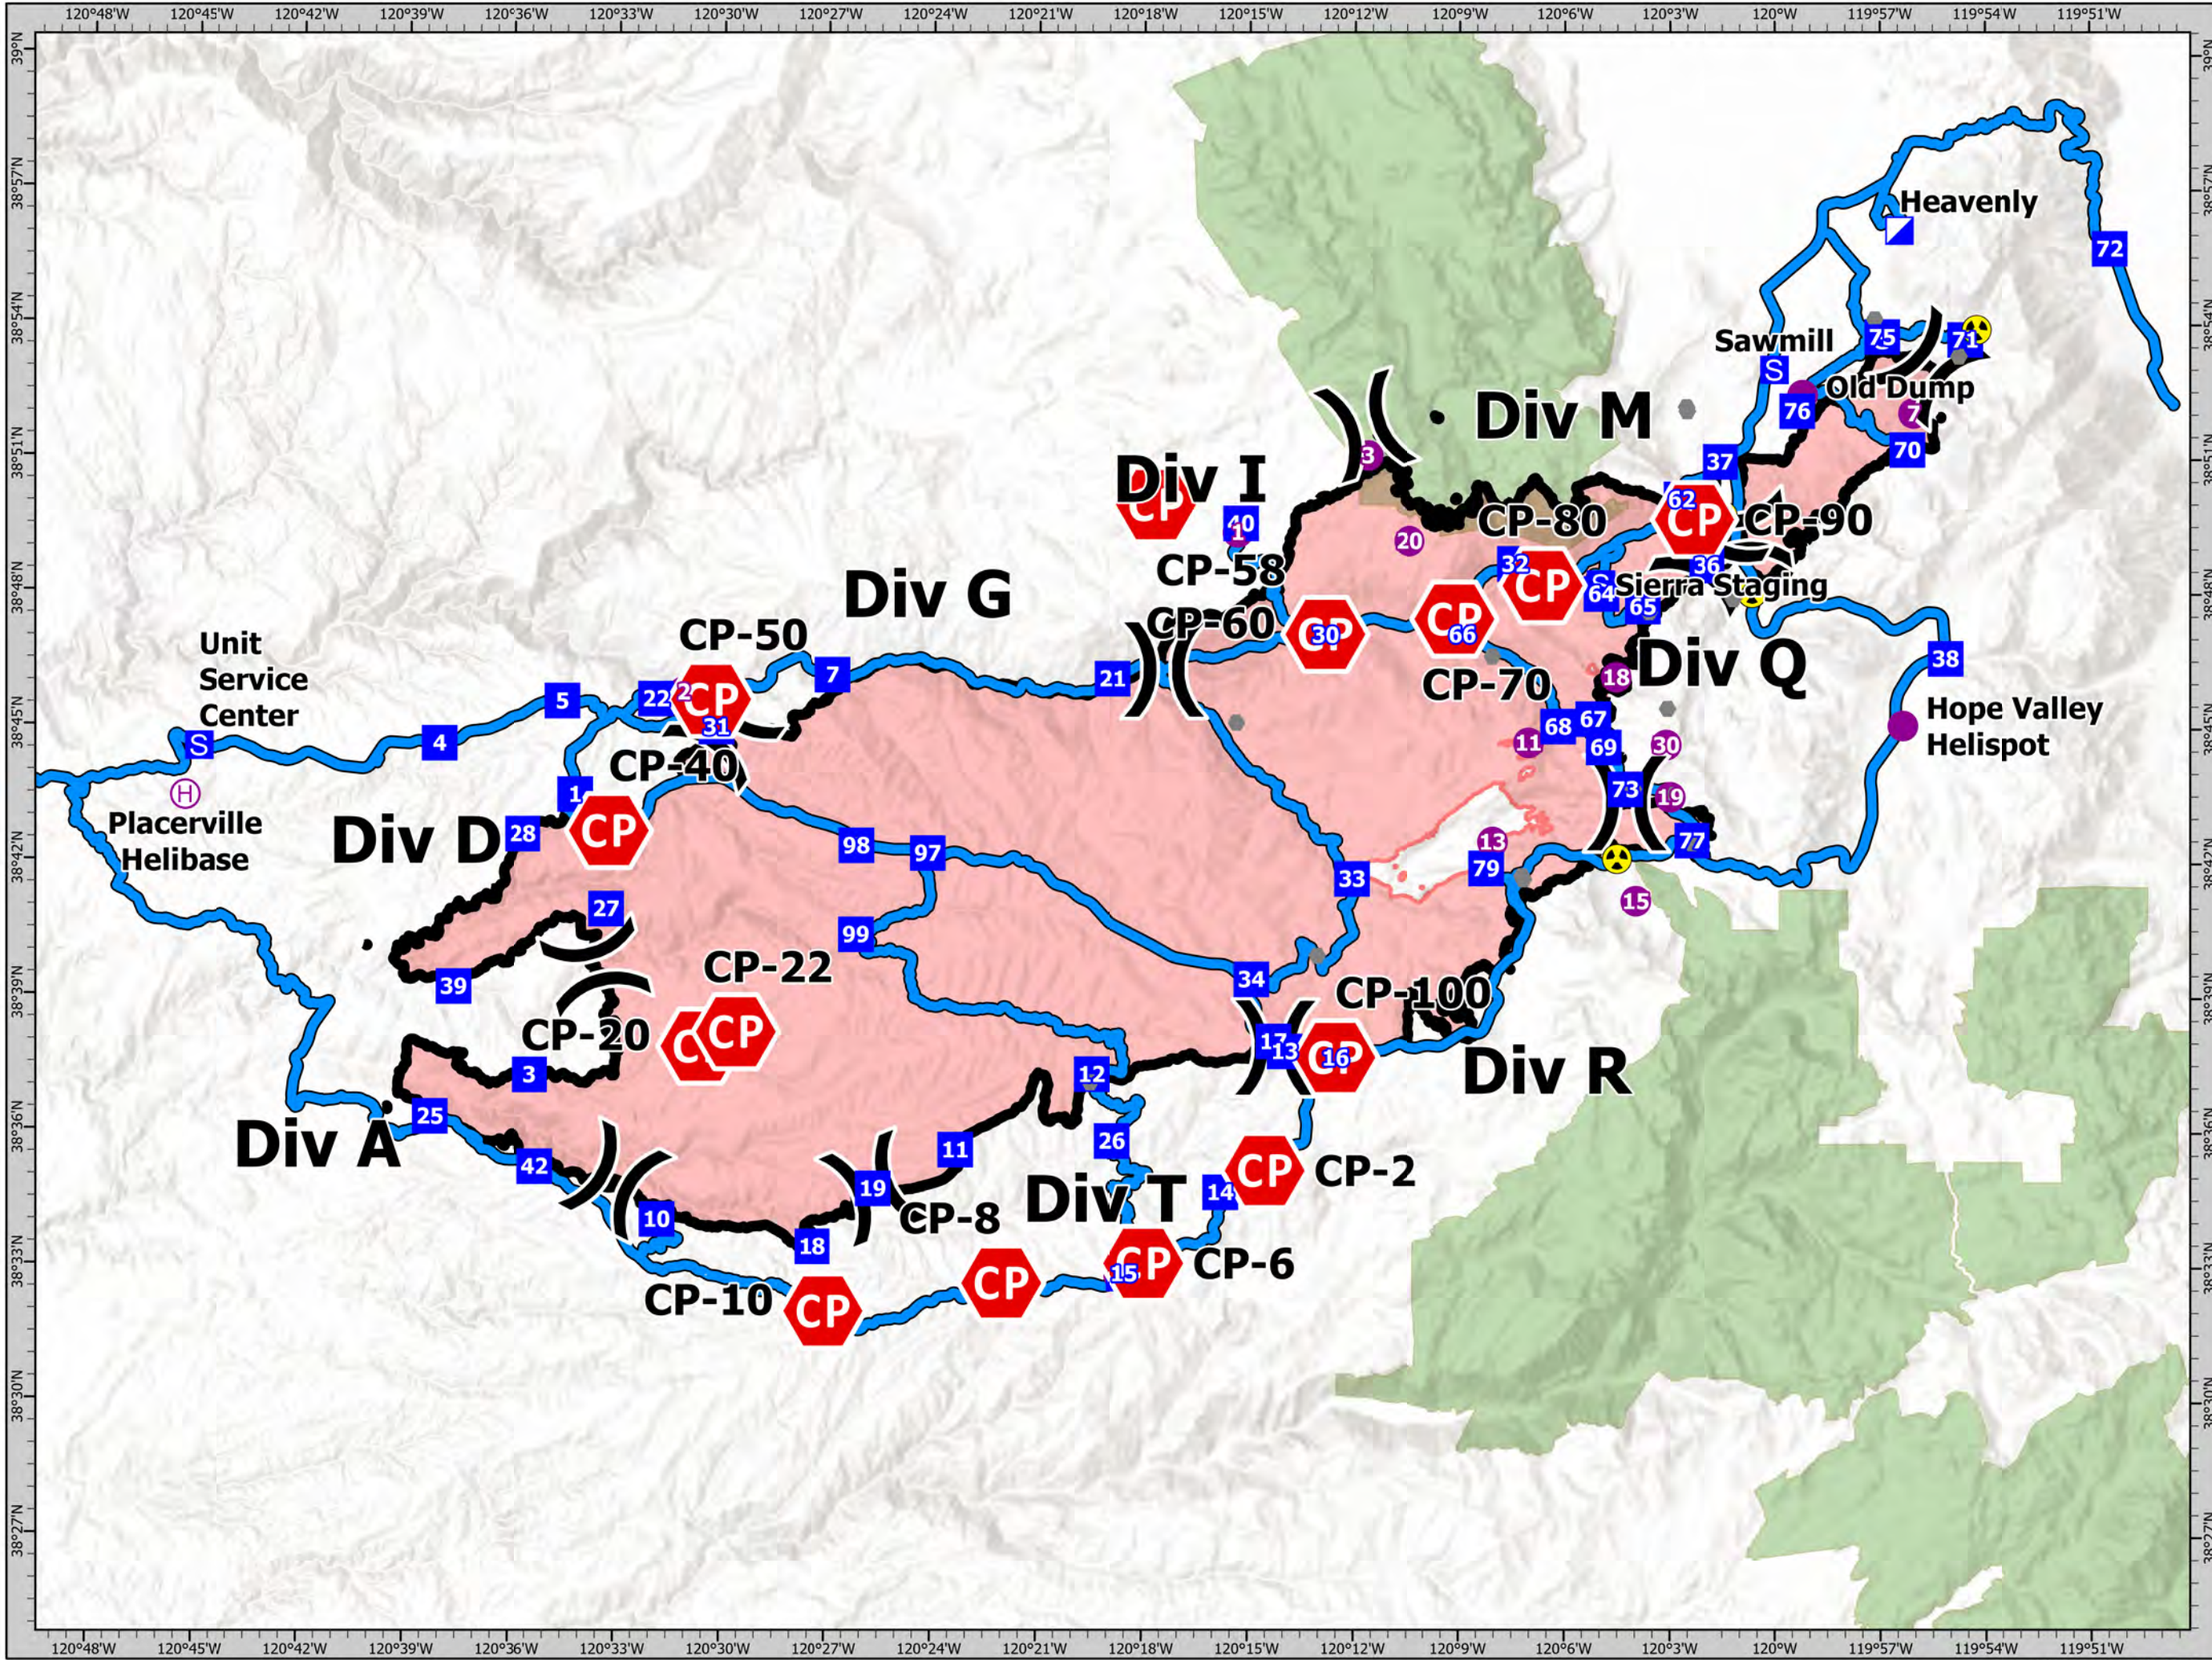

TRANSPORTATION

Caldor

CA-ENF-24030

- Helispot
- Ⓜ Helibase
- ⌋ Division Break
- Ⓜ Incident Command Post
- Drop Point
- Ⓜ Staging Area
- Other
- ☠ Hazard
- Contained Line
- Wildfire Daily Fire Perimeter
- World Hillshade
- Transportation Routes
- Wilderness
- Ⓜ Check Point

1:250,000 NAD83 UTM 11N
0 1.75 3.5 7 Miles

Prepared by: GB Team 7 10/22/2021 20:41

Prepared by: CAIIMT13 10/22/2021 20:41