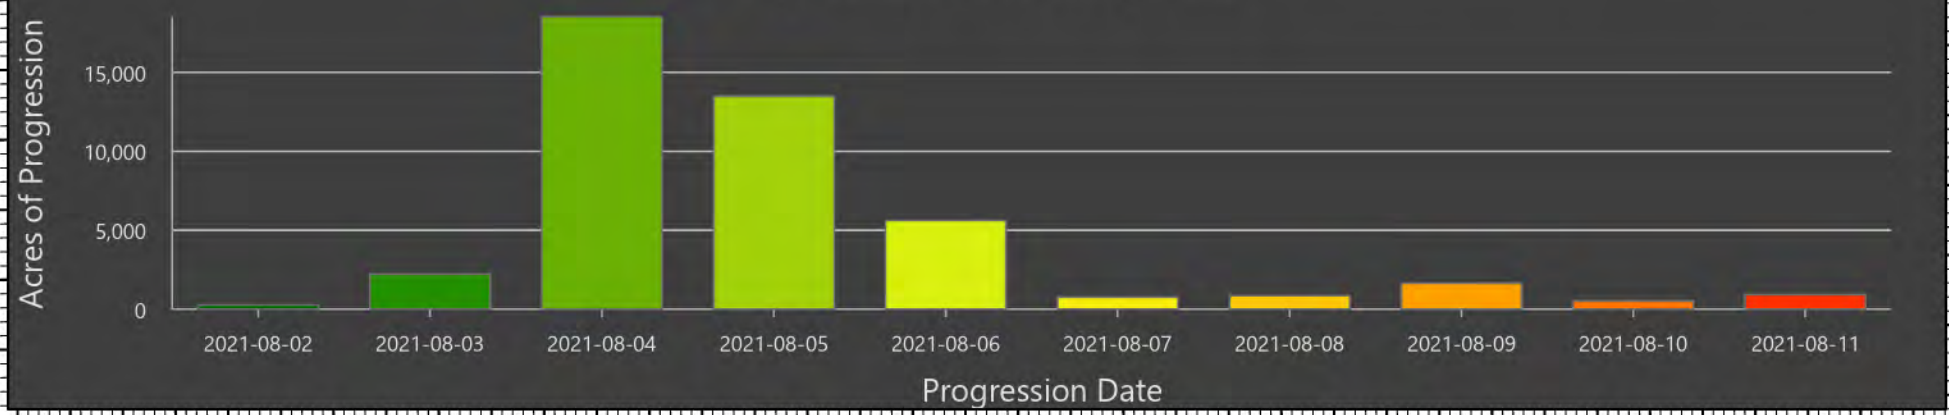

Progression of Acres by Date

PROGRESSION

Antelope
CAKNF-006454
8/12/2021

44,839 acres at 8/11/2021 10:40pm

1:100,000 - SWAIMT4 - 8/12/2021 0814
North American 1983 Datum. LatLong Grid

- Main Roads
- 2021-08-02
- 2021-08-09
- 2021-08-03
- 2021-08-06
- 2021-08-10
- 2021-08-04
- 2021-08-07
- 2021-08-08
- 2021-08-11