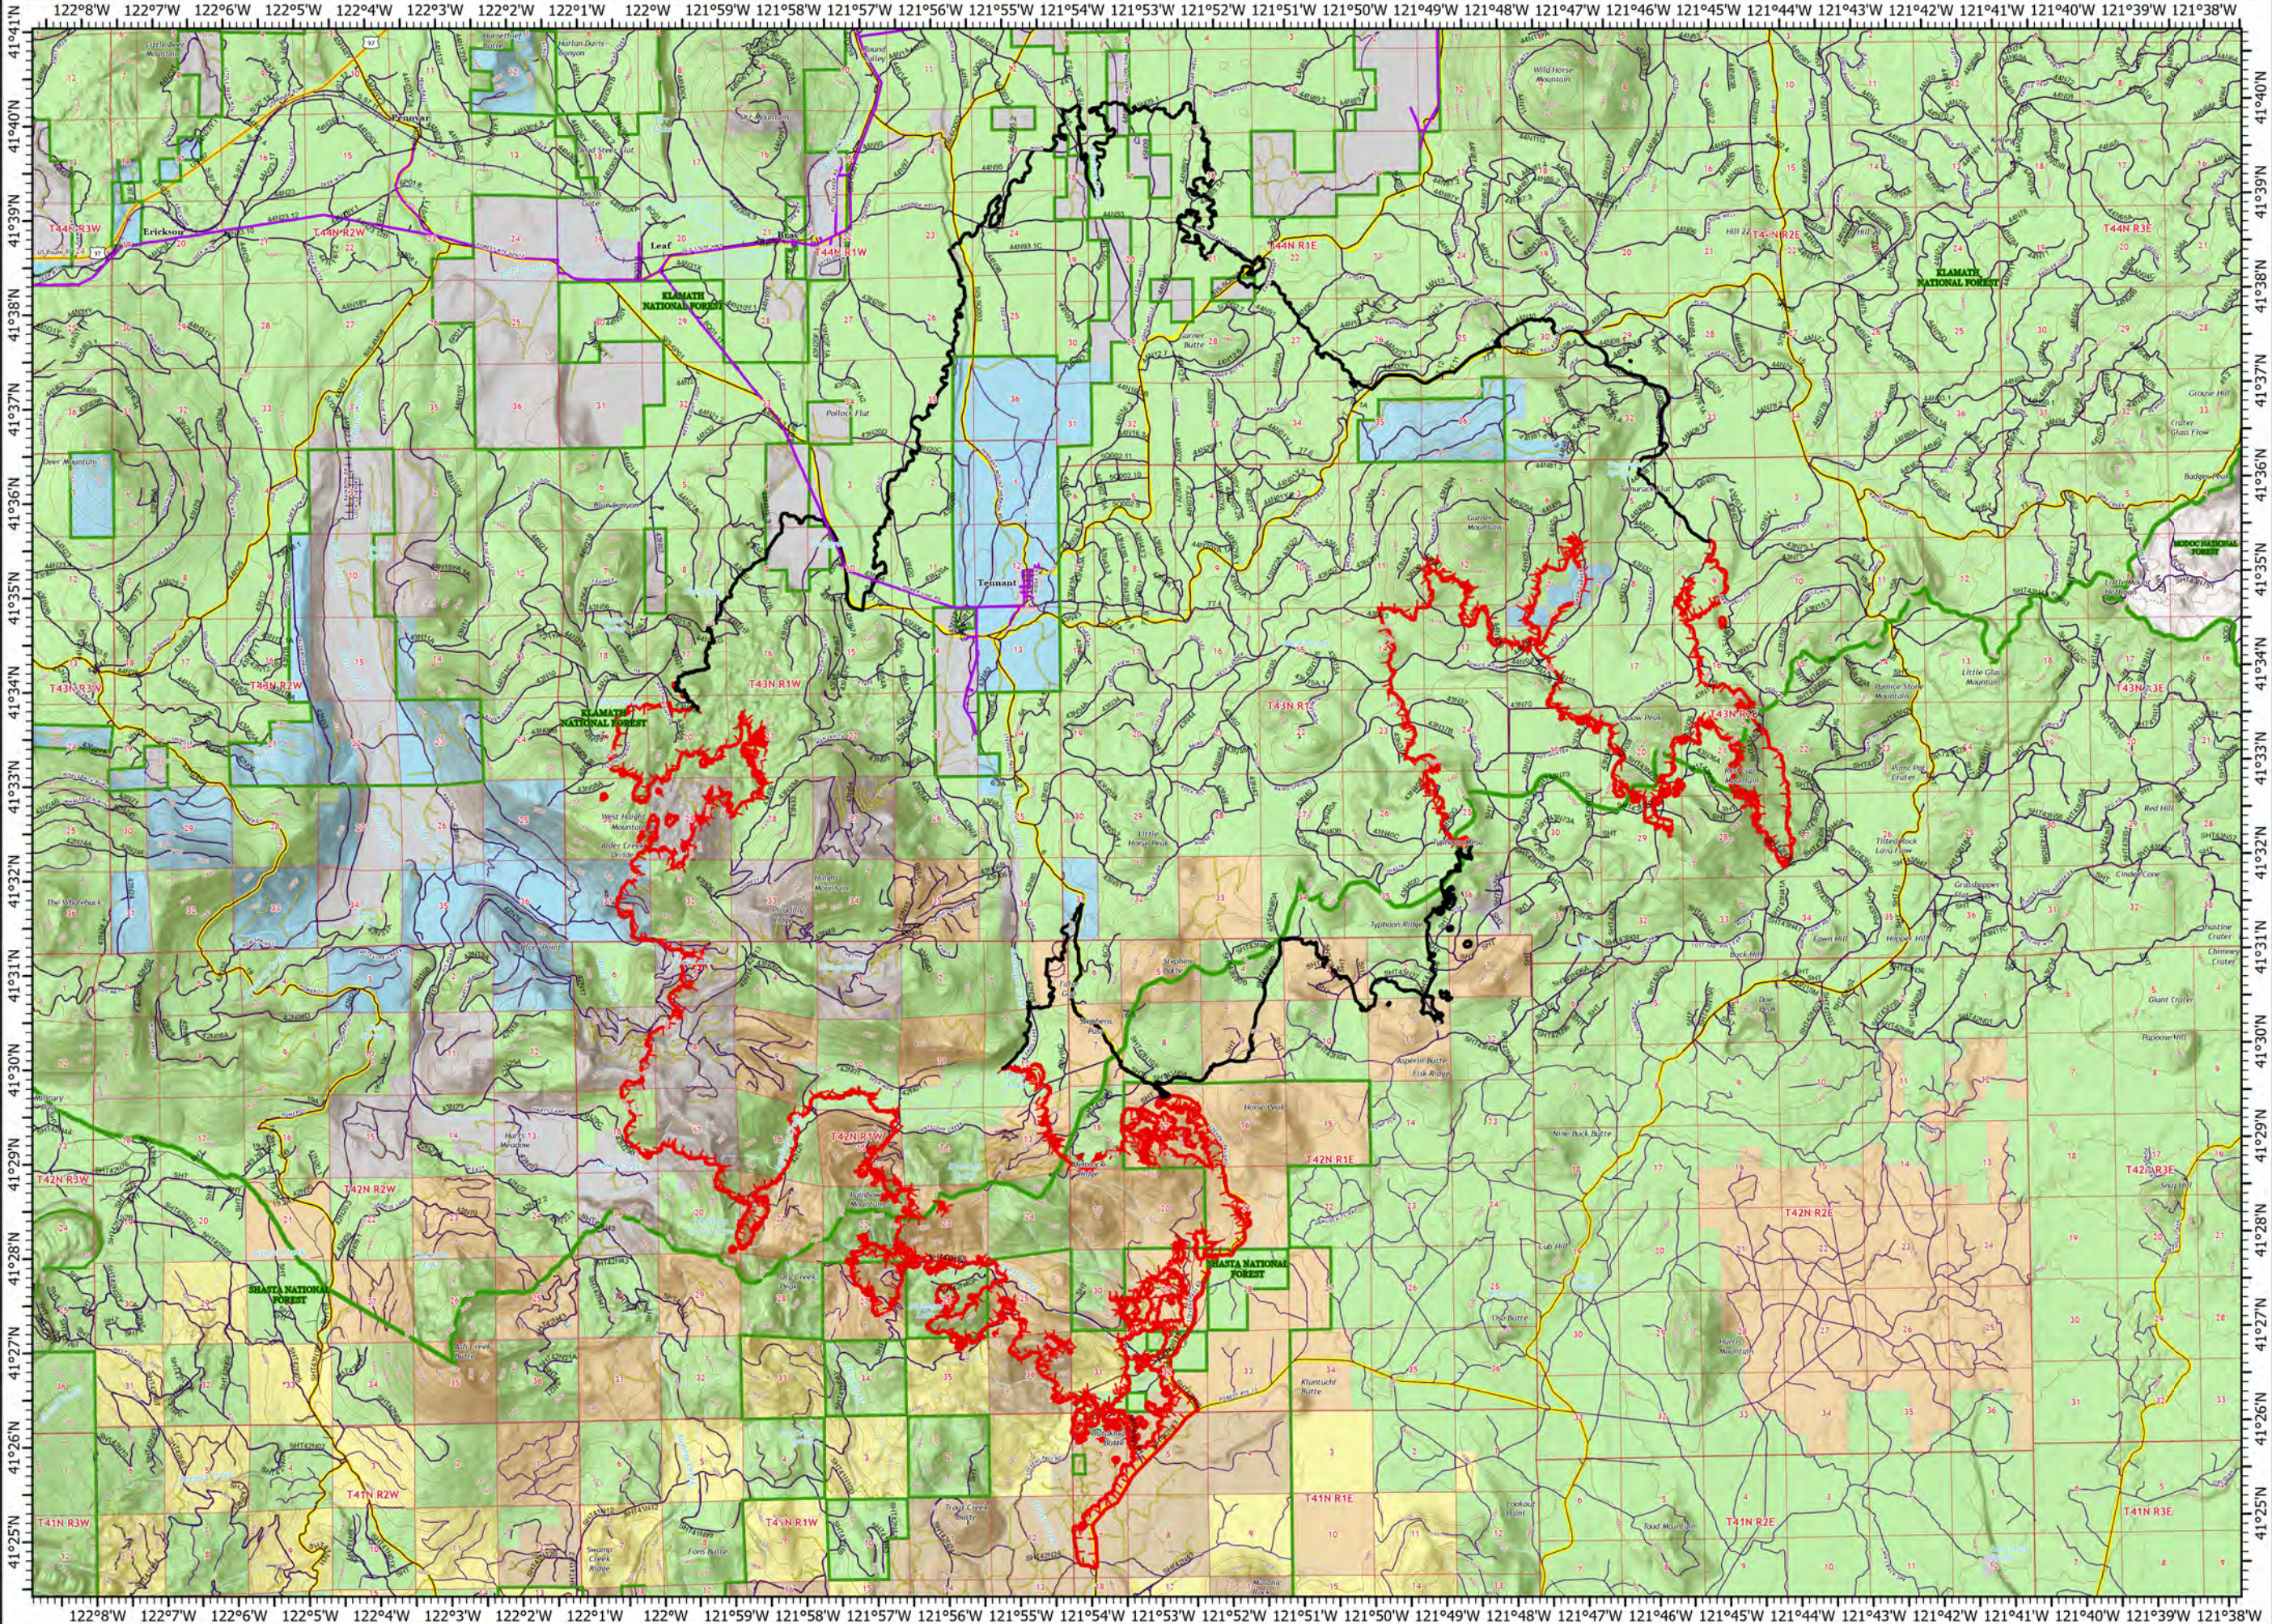

OWNERSHIP

Antelope
CAKNF-006454
8/22/2021

66,912 acres at 8/21/2021 1855

- CAMPBELL GLOBAL LLC
- FRUIT GROWERS SUPPLY COMPANY
- General Private
- HANCOCK TIMBER RESOURCE GROUP
- MICHIGAN-CALIFORNIA TIMBER COMPANY
- SIERRA PACIFIC INDUSTRIES
- KLAMATH NATIONAL FOREST
- SHASTA TRINITY NATIONAL FOREST
- Railroads
- Fire Edge
- Contained Line
- Wildfire Daily Fire Perimeter
- State or Territory
- County or Equivalent
- Forest Service
- State Highway/County Road/Interstate
- Forest Road
- Private/Other Road
- Highlight Main Roads

Antelope Fire Ownership 8/22/2021

Owner	Acres
Sierra Pacific Industries	309
Hancock Timber Resource Group	601
Shasta Trinity National Forest	3,611
Fruit Growers Supply Company	4,996
General Private	5,974
Campbell Global LLC	7,428
Klamath National Forest	43,993
TOTAL	66,912

Miles

Kilometers