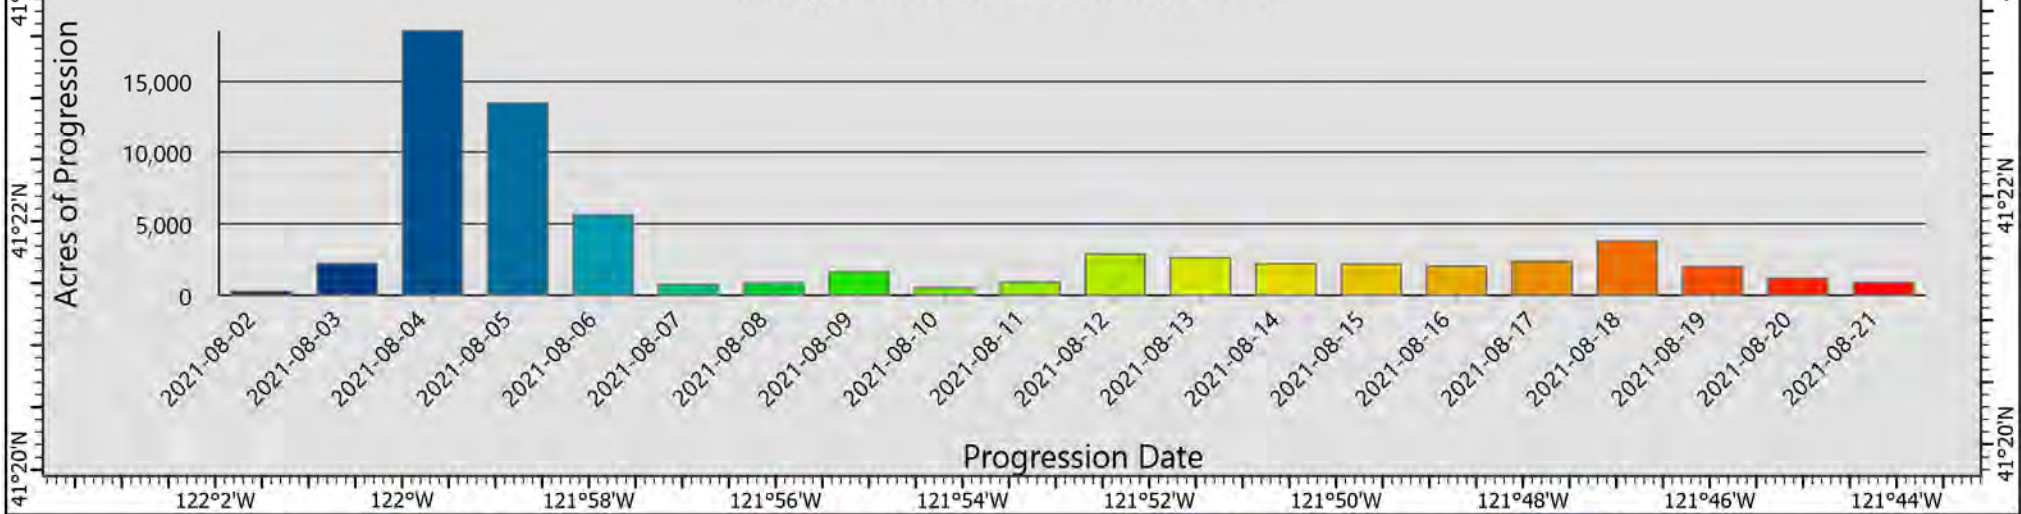

Progression of Acres by Date

**PROGRESSION**

Antelope  
CAKNF-006454  
8/22/2021

66,912 acres at 8/21/2021 6:55pm

1:112,887 - SA Red IMT - 8/22/2021 0725  
Acres from IR  
North American 1983 Datum, LatLong Grid

2021-08-02 273 acres	2021-08-07 763 acres	2021-08-12 2,882 acres	2021-08-17 2,365 acres
2021-08-03 2,219 acres	2021-08-08 855 acres	2021-08-13 2,621 acres	2021-08-18 3,763 acres
2021-08-04 18,543 acres	2021-08-09 1,633 acres	2021-08-14 2,222 acres	2021-08-19 1,982 acres
2021-08-05 13,497 acres	2021-08-10 518 acres	2021-08-15 2,174 acres	2021-08-20 1,194 acres
2021-08-06 5,614 acres	2021-08-11 913 acres	2021-08-16 2,035 acres	2021-08-21 898 acres