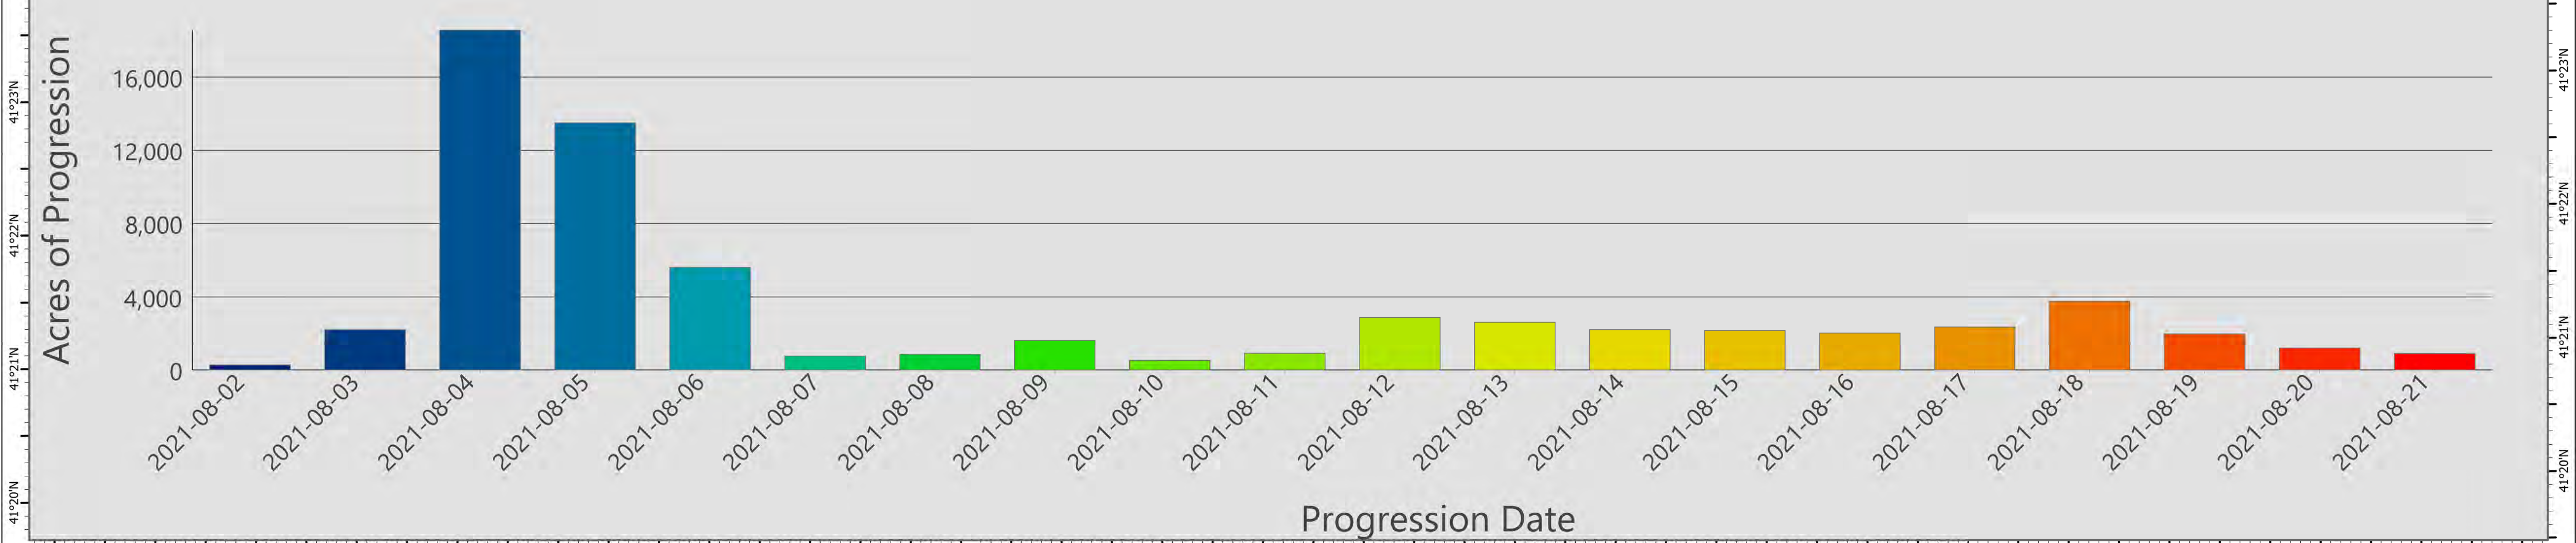

Progression of Acres by Date

**PROGRESSION**

Antelope  
CAKNF-006454  
8/22/2021

66,912 acres at 8/21/2021 6:55pm

1:39,807 - SA Red IMT - 8/22/2021 07:16  
Acres from IR  
North American 1983 Datum, LatLongGrid

2021-08-02 273 acres	2021-08-06 5,614 acres	2021-08-10 518 acres	2021-08-14 2,222 acres	2021-08-18 3,763 acres
2021-08-03 2,219 acres	2021-08-07 763 acres	2021-08-11 913 acres	2021-08-15 2,174 acres	2021-08-19 1,982 acres
2021-08-04 18,543 acres	2021-08-08 855 acres	2021-08-12 2,882 acres	2021-08-16 2,035 acres	2021-08-20 1,194 acres
2021-08-05 13,497 acres	2021-08-09 1,633 acres	2021-08-13 2,621 acres	2021-08-17 2,365 acres	2021-08-21 898 acres