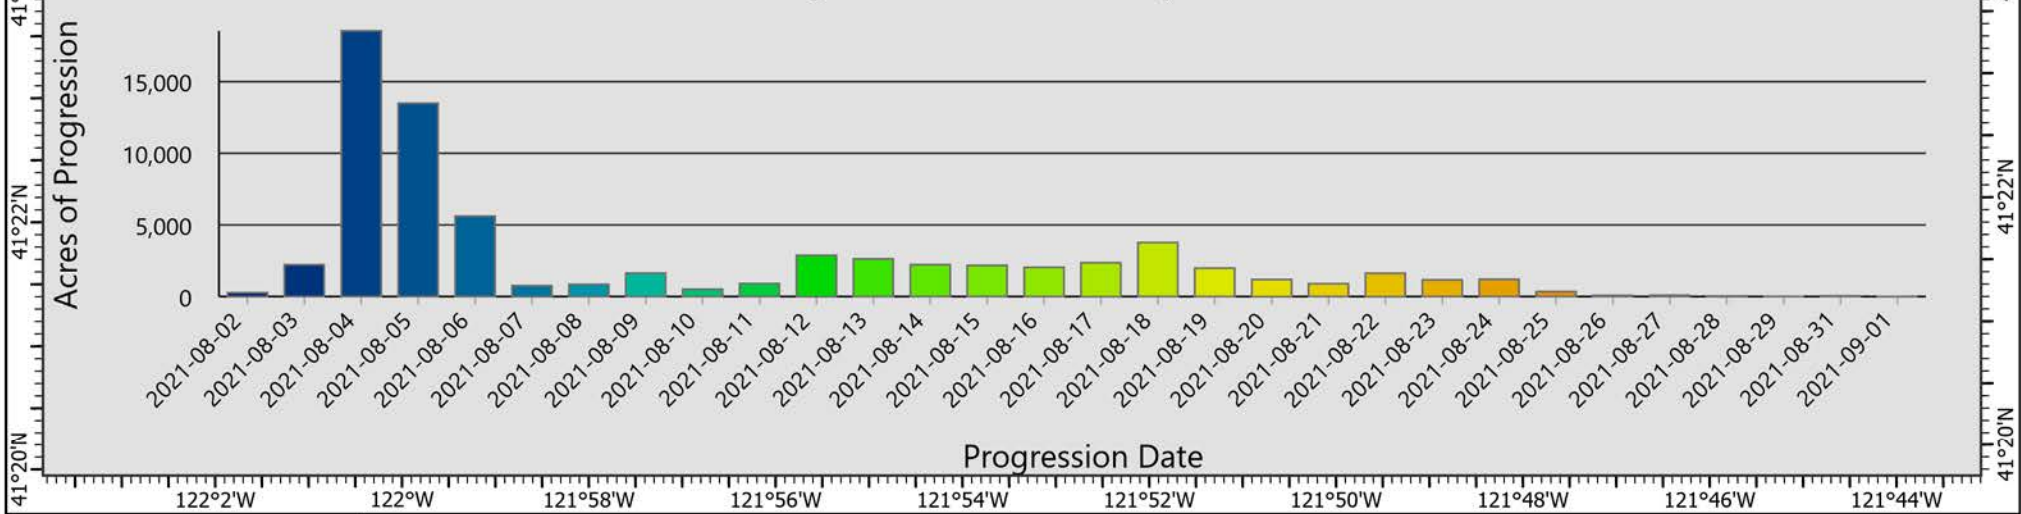

Progression of Acres by Date

PROGRESSION

Antelope
CAKNF-006454
9/2/2021

71,505 acres at 9/2/2021 1:00 am

1:112,887 - SA Red IMT - 9/2/2021 1052
Acres from IR
North American 1983 Datum, LatLong Grid

2021-08-02 273 acres	2021-08-08 855 acres	2021-08-14 2,222 acres	2021-08-20 1,194 acres	2021-08-26 75 acres
2021-08-03 2,219 acres	2021-08-09 1,633 acres	2021-08-15 2,174 acres	2021-08-21 898 acres	2021-08-27 82 acres
2021-08-04 18,543 acres	2021-08-10 518 acres	2021-08-16 2,035 acres	2021-08-22 1,628 acres	2021-08-28 35 acres
2021-08-05 13,497 acres	2021-08-11 913 acres	2021-08-17 2,365 acres	2021-08-23 1,162 acres	2021-08-29 13 acres
2021-08-06 5,614 acres	2021-08-12 2,882 acres	2021-08-18 3,763 acres	2021-08-24 1,197 acres	2021-08-31 45 acres
2021-08-07 763 acres	2021-08-13 2,621 acres	2021-08-19 1,982 acres	2021-08-25 354 acres	2021-09-01 4 acres