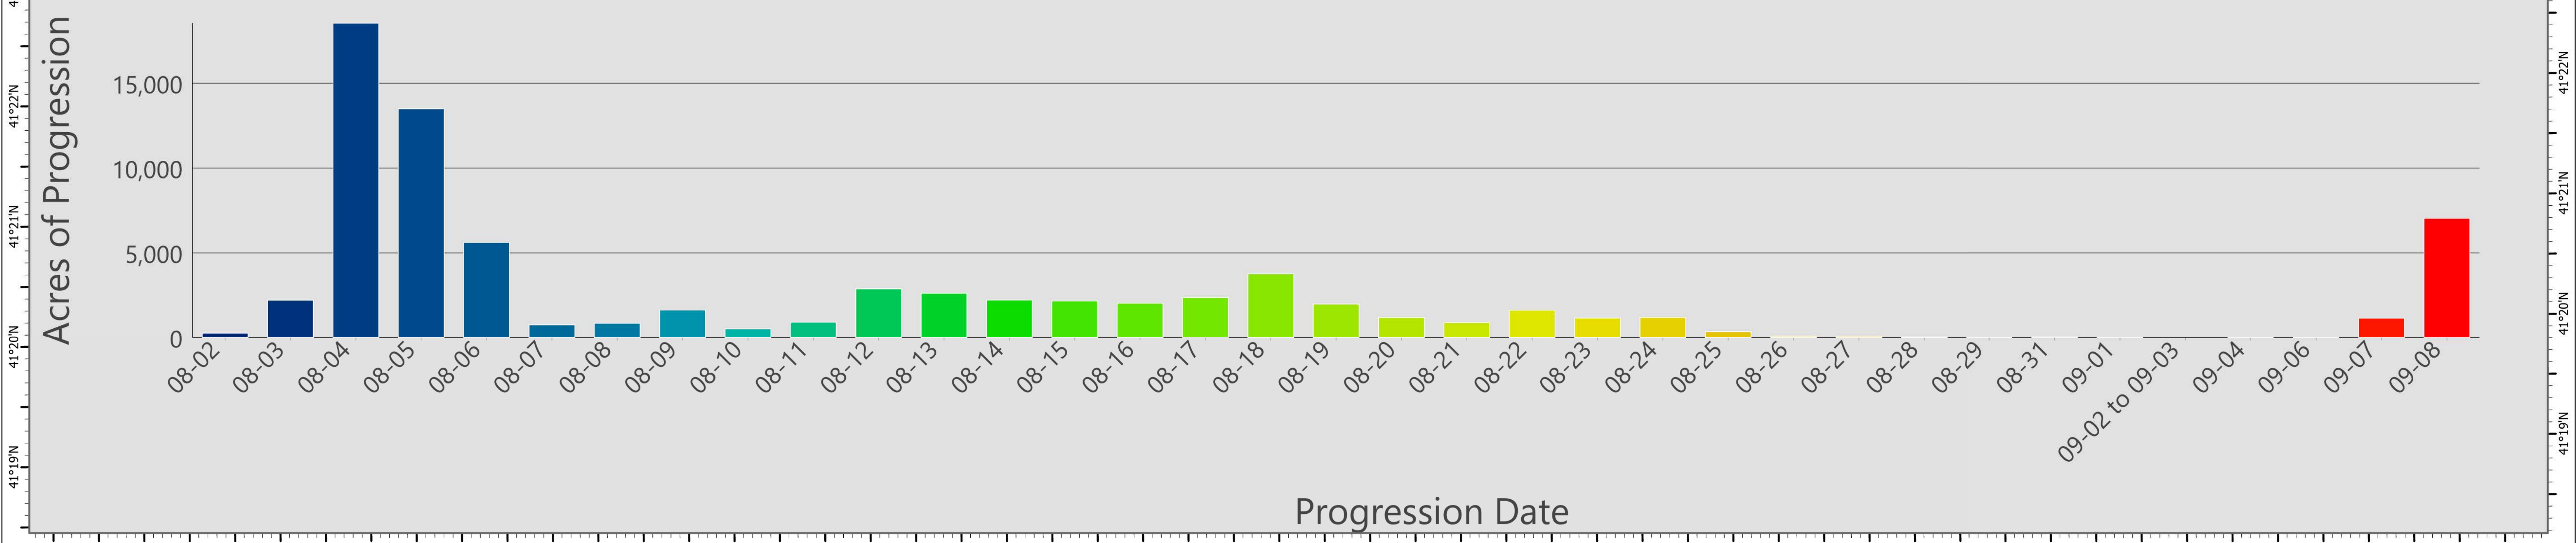

Progression of Acres by Date

**PROGRESSION**

Antelope  
CAKNF-006454  
9/8/2021

79,703 acres at 9/7/2021 9:00 pm

1:44,171 - SA Red IMT - 9/8/2021 0930  
Acres from IR  
North American 1983 Datum, Lat/Long Grid

08-02 273 acres	08-07 763 acres	08-12 2,882 acres	08-17 2,365 acres	08-22 1,628 acres	08-27 82 acres	09-04 3 acres
08-03 2,219 acres	08-08 855 acres	08-13 2,621 acres	08-18 3,763 acres	08-23 1,162 acres	08-28 35 acres	09-06 3 acres
08-04 18,543 acres	08-09 1,633 acres	08-14 2,222 acres	08-19 1,982 acres	08-24 1,197 acres	08-29 13 acres	09-07 1,152 acres
08-05 13,497 acres	08-10 518 acres	08-15 2,174 acres	08-20 1,194 acres	08-25 354 acres	08-31 45 acres	09-08 7,039 acres
08-06 5,614 acres	08-11 913 acres	08-16 2,035 acres	08-21 898 acres	08-26 75 acres	09-01 4 acres	— Main Roads