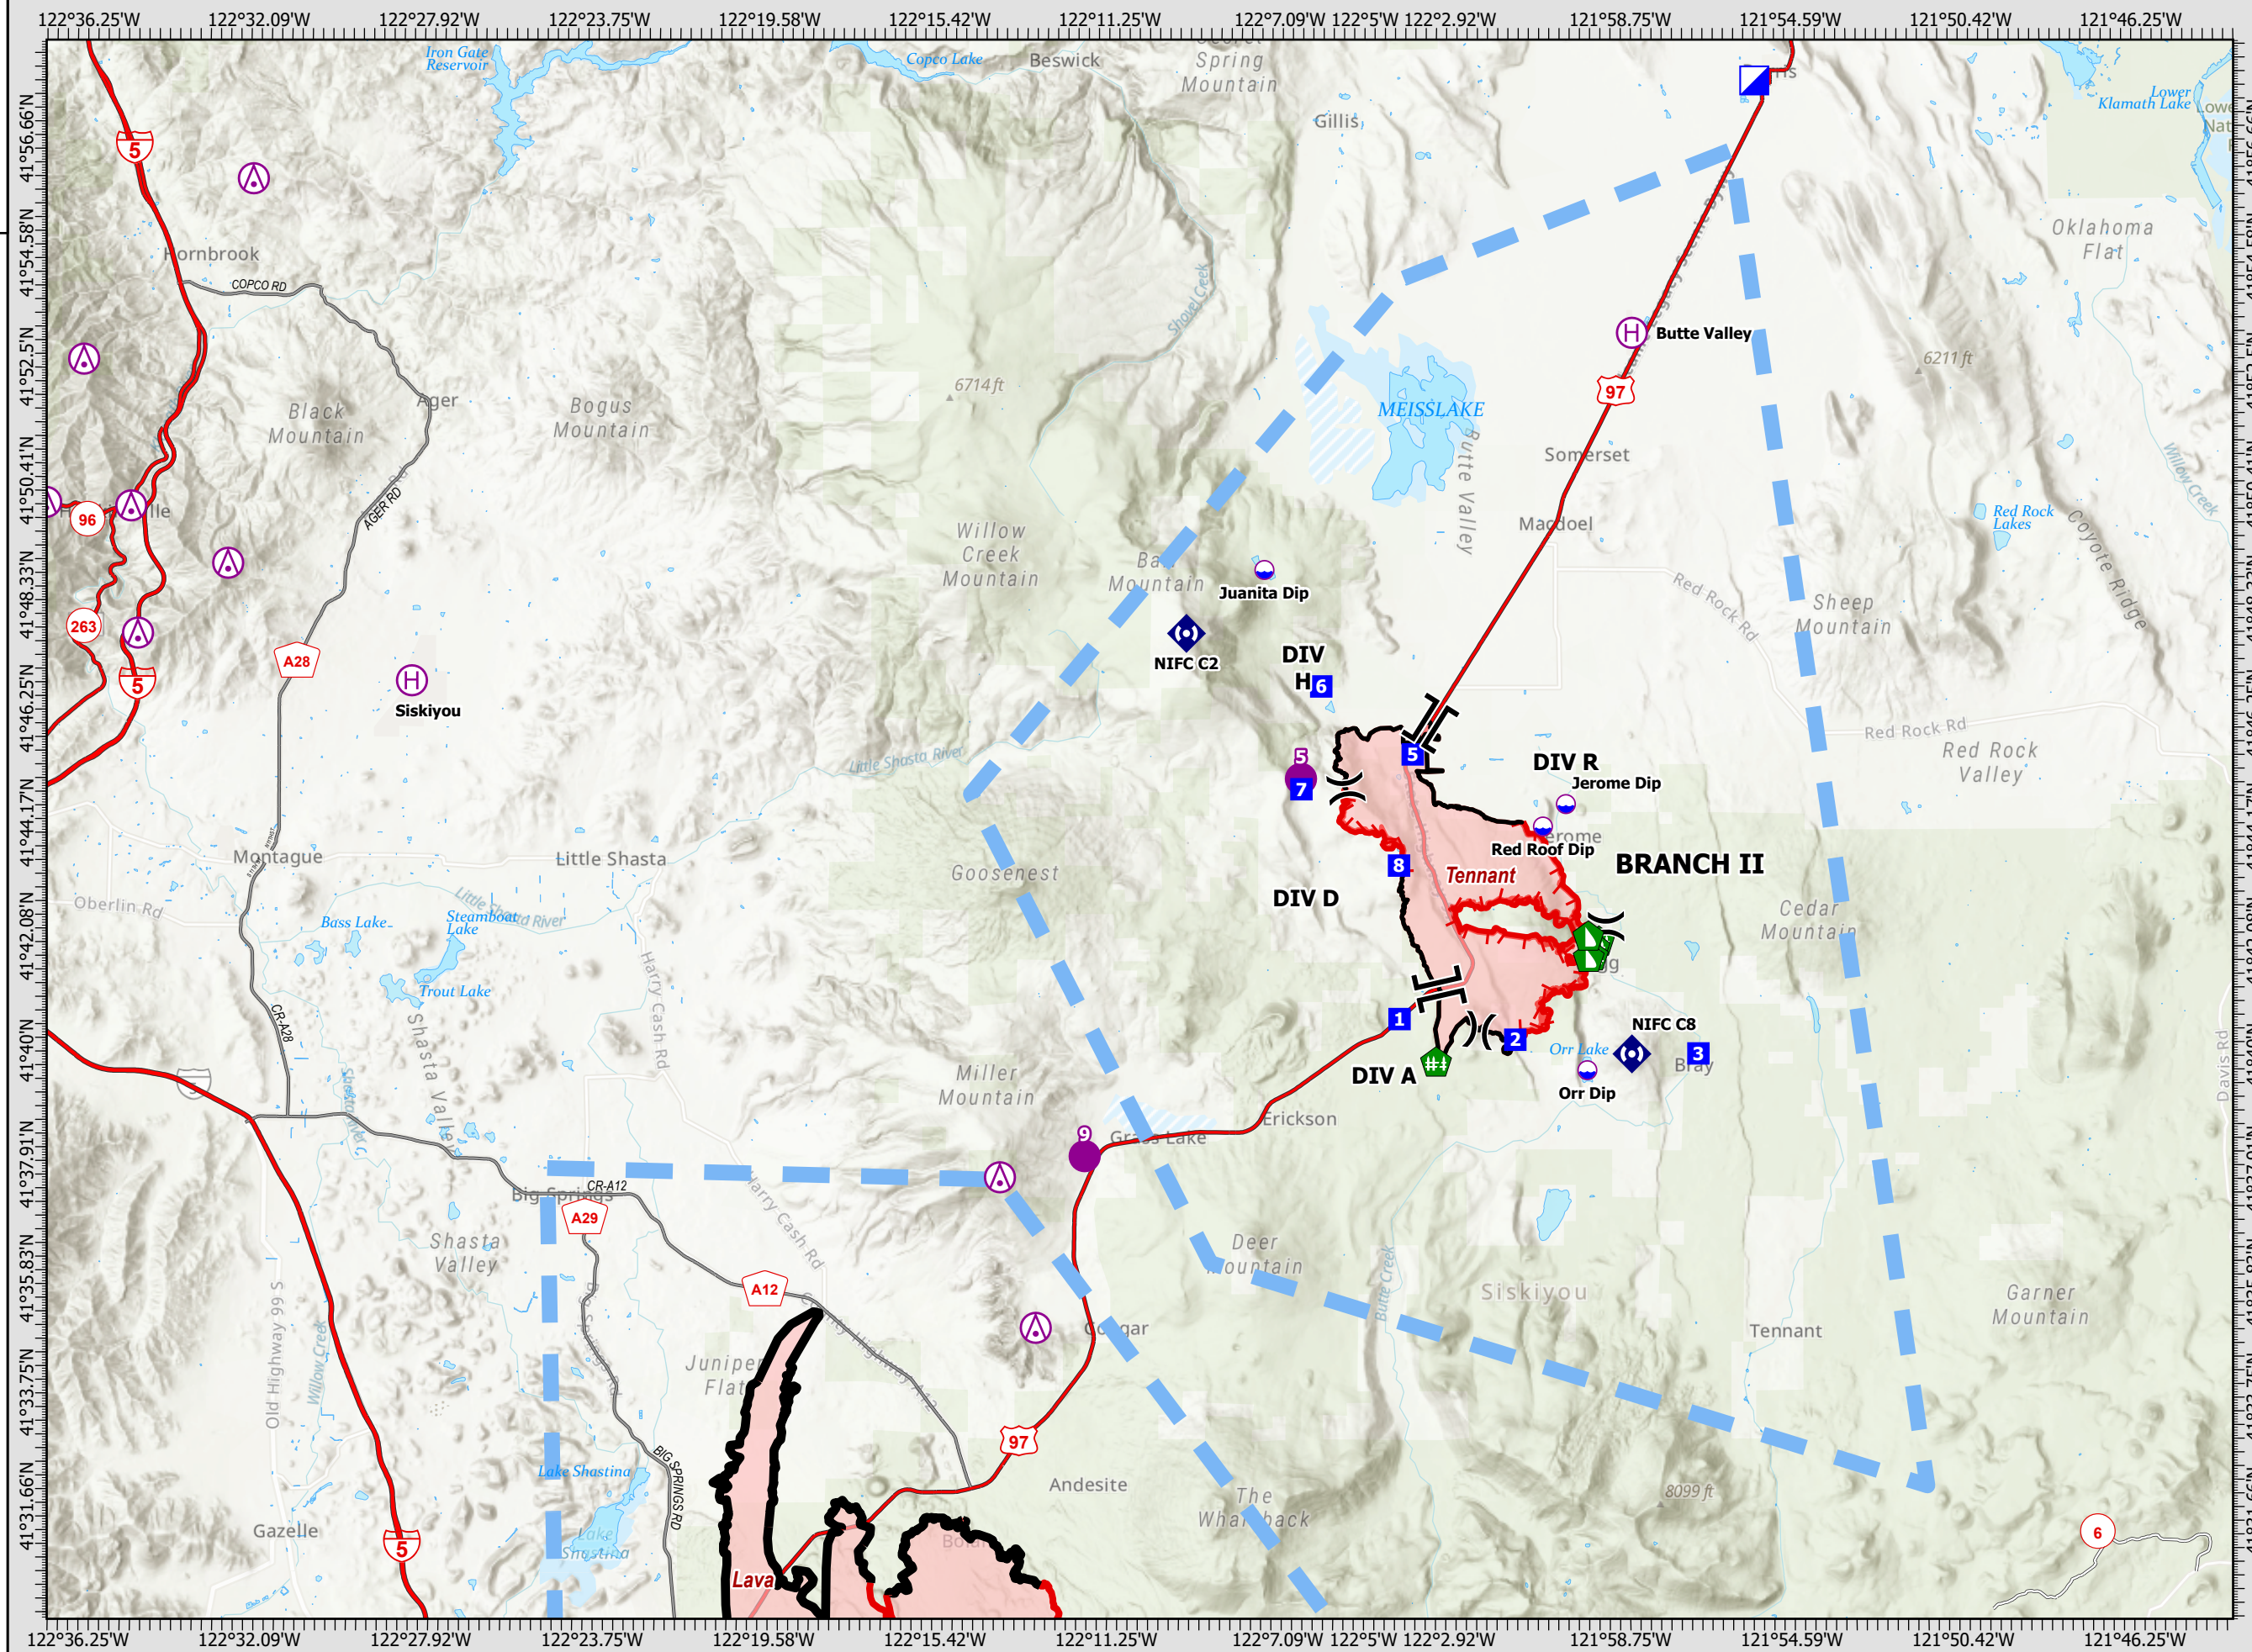

Tennant Fire

CA-KNF-005169
07/05/21 07:00

10,407 acres
at 7/3/21 22:15

- Aerial Hazards
- Dip Site
- Helispot
- Helibase
- Division Break
- Branch Break
- Incident Command Post
- Drop Point
- Fence - Cut/Damaged
- Dozer Push
- Repeater
- Temporary Flight Restriction
- Fire Edge
- Contained Line
- Wildfire Daily Fire Perimeter

Datum: North American 1983

Map Updated: 7/4/2021 2311

Label	LAT	LONG
Butte Valley Helibase	41° 53.225' N	121° 58.466' W
H-5	41° 44.905' N	122° 06.546' W
H-9	41° 38.001' N	122° 11.803' W
Jerome Dip	41° 44.610' N	122° 00.081' W
Juanita Dip	41° 48.886' N	122° 07.445' W
Orr Dip	41° 39.746' N	121° 59.557' W
Red Roof Dip	41° 44.200' N	122° 00.641' W
Siskiyou Helibase	41° 46.817' N	122° 28.254' W

3. REMARKS (Safety Notes, Hazards, Air Operations Special Equipment, etc.):

Visibility - Smoke. (Check with ATGS)

See map for Avoidance Area

See map for no dip area: Medicine Lake

Flight Hazards- Powerlines, winds, MTR's (Check Flight Haz Map, MTR's)

Fly all missions with landing lights on.

USE 1255

Keep foam and retardant out of waterways. Do not contaminate dip sites. Clean buckets for IA

Use see and avoid tactics with external loads over roads and highways.