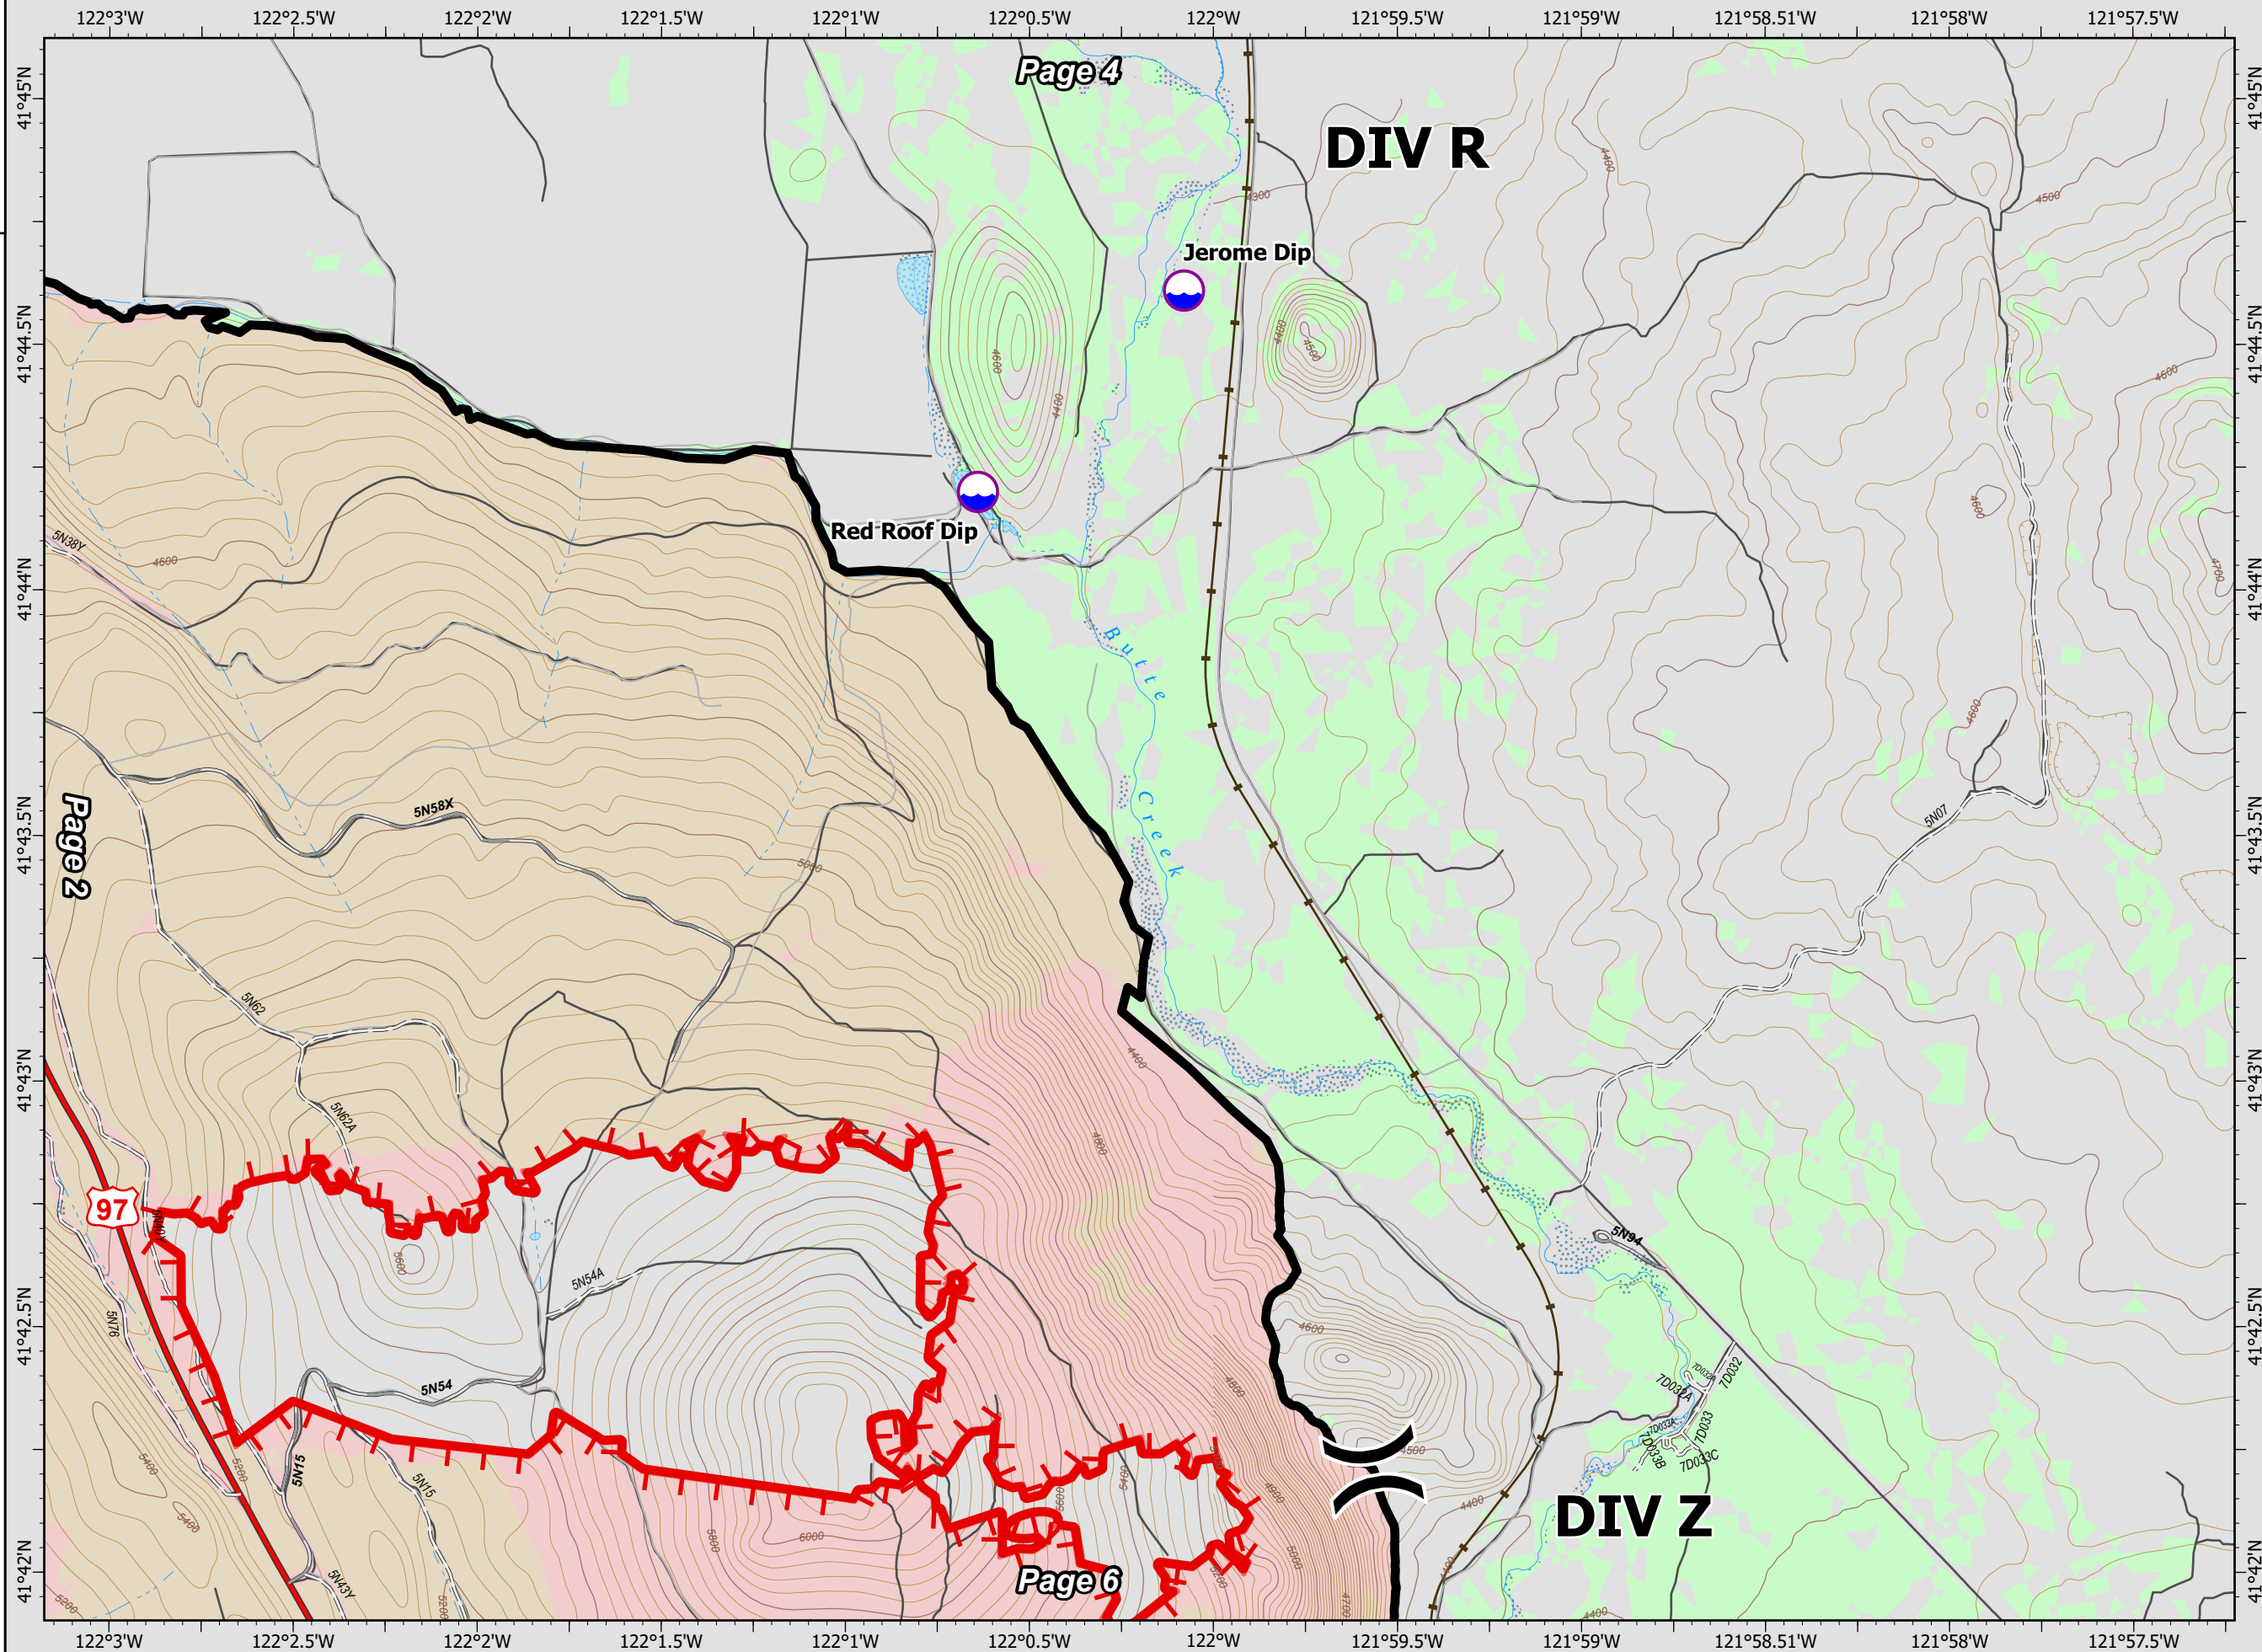

# Tennant

CA-KNF-005169  
07/08/21 07:00

10,563 acres

-  Helispot
-  Division Break
-  Drop Point
-  Fire Edge
-  Contained Line
-  Wildfire Daily Fire Perimeter

Page 3 of 6  
Div H

Map Updated: 7/7/2021 2118

**Tennant**  
CA-KNF-005169  
07/08/21 07:00  
10,563 acres

- Dip Site
- Division Break
- Drop Point
- Contained Line
- Wildfire Daily Fire Perimeter

Page 4 of 6  
Div H, R

Map Updated: 7/7/2021 2118

**Tennant**  
CA-KNF-005169  
07/08/21 07:00  
10,563 acres

- Dip Site
- Division Break
- Fire Edge
- Contained Line
- Wildfire Daily Fire Perimeter

Page 5 of 6  
Div R, Z

Map Updated: 7/7/2021 2118

**Tennant**  
CA-KNF-005169  
07/08/21 07:00  
10,563 acres

- Dip Site
- Division Break
- Drop Point
- Repeater
- Fire Edge
- Contained Line
- Wildfire Daily Fire Perimeter

Page 6 of 6  
Div Z

Map Updated: 7/7/2021 2118