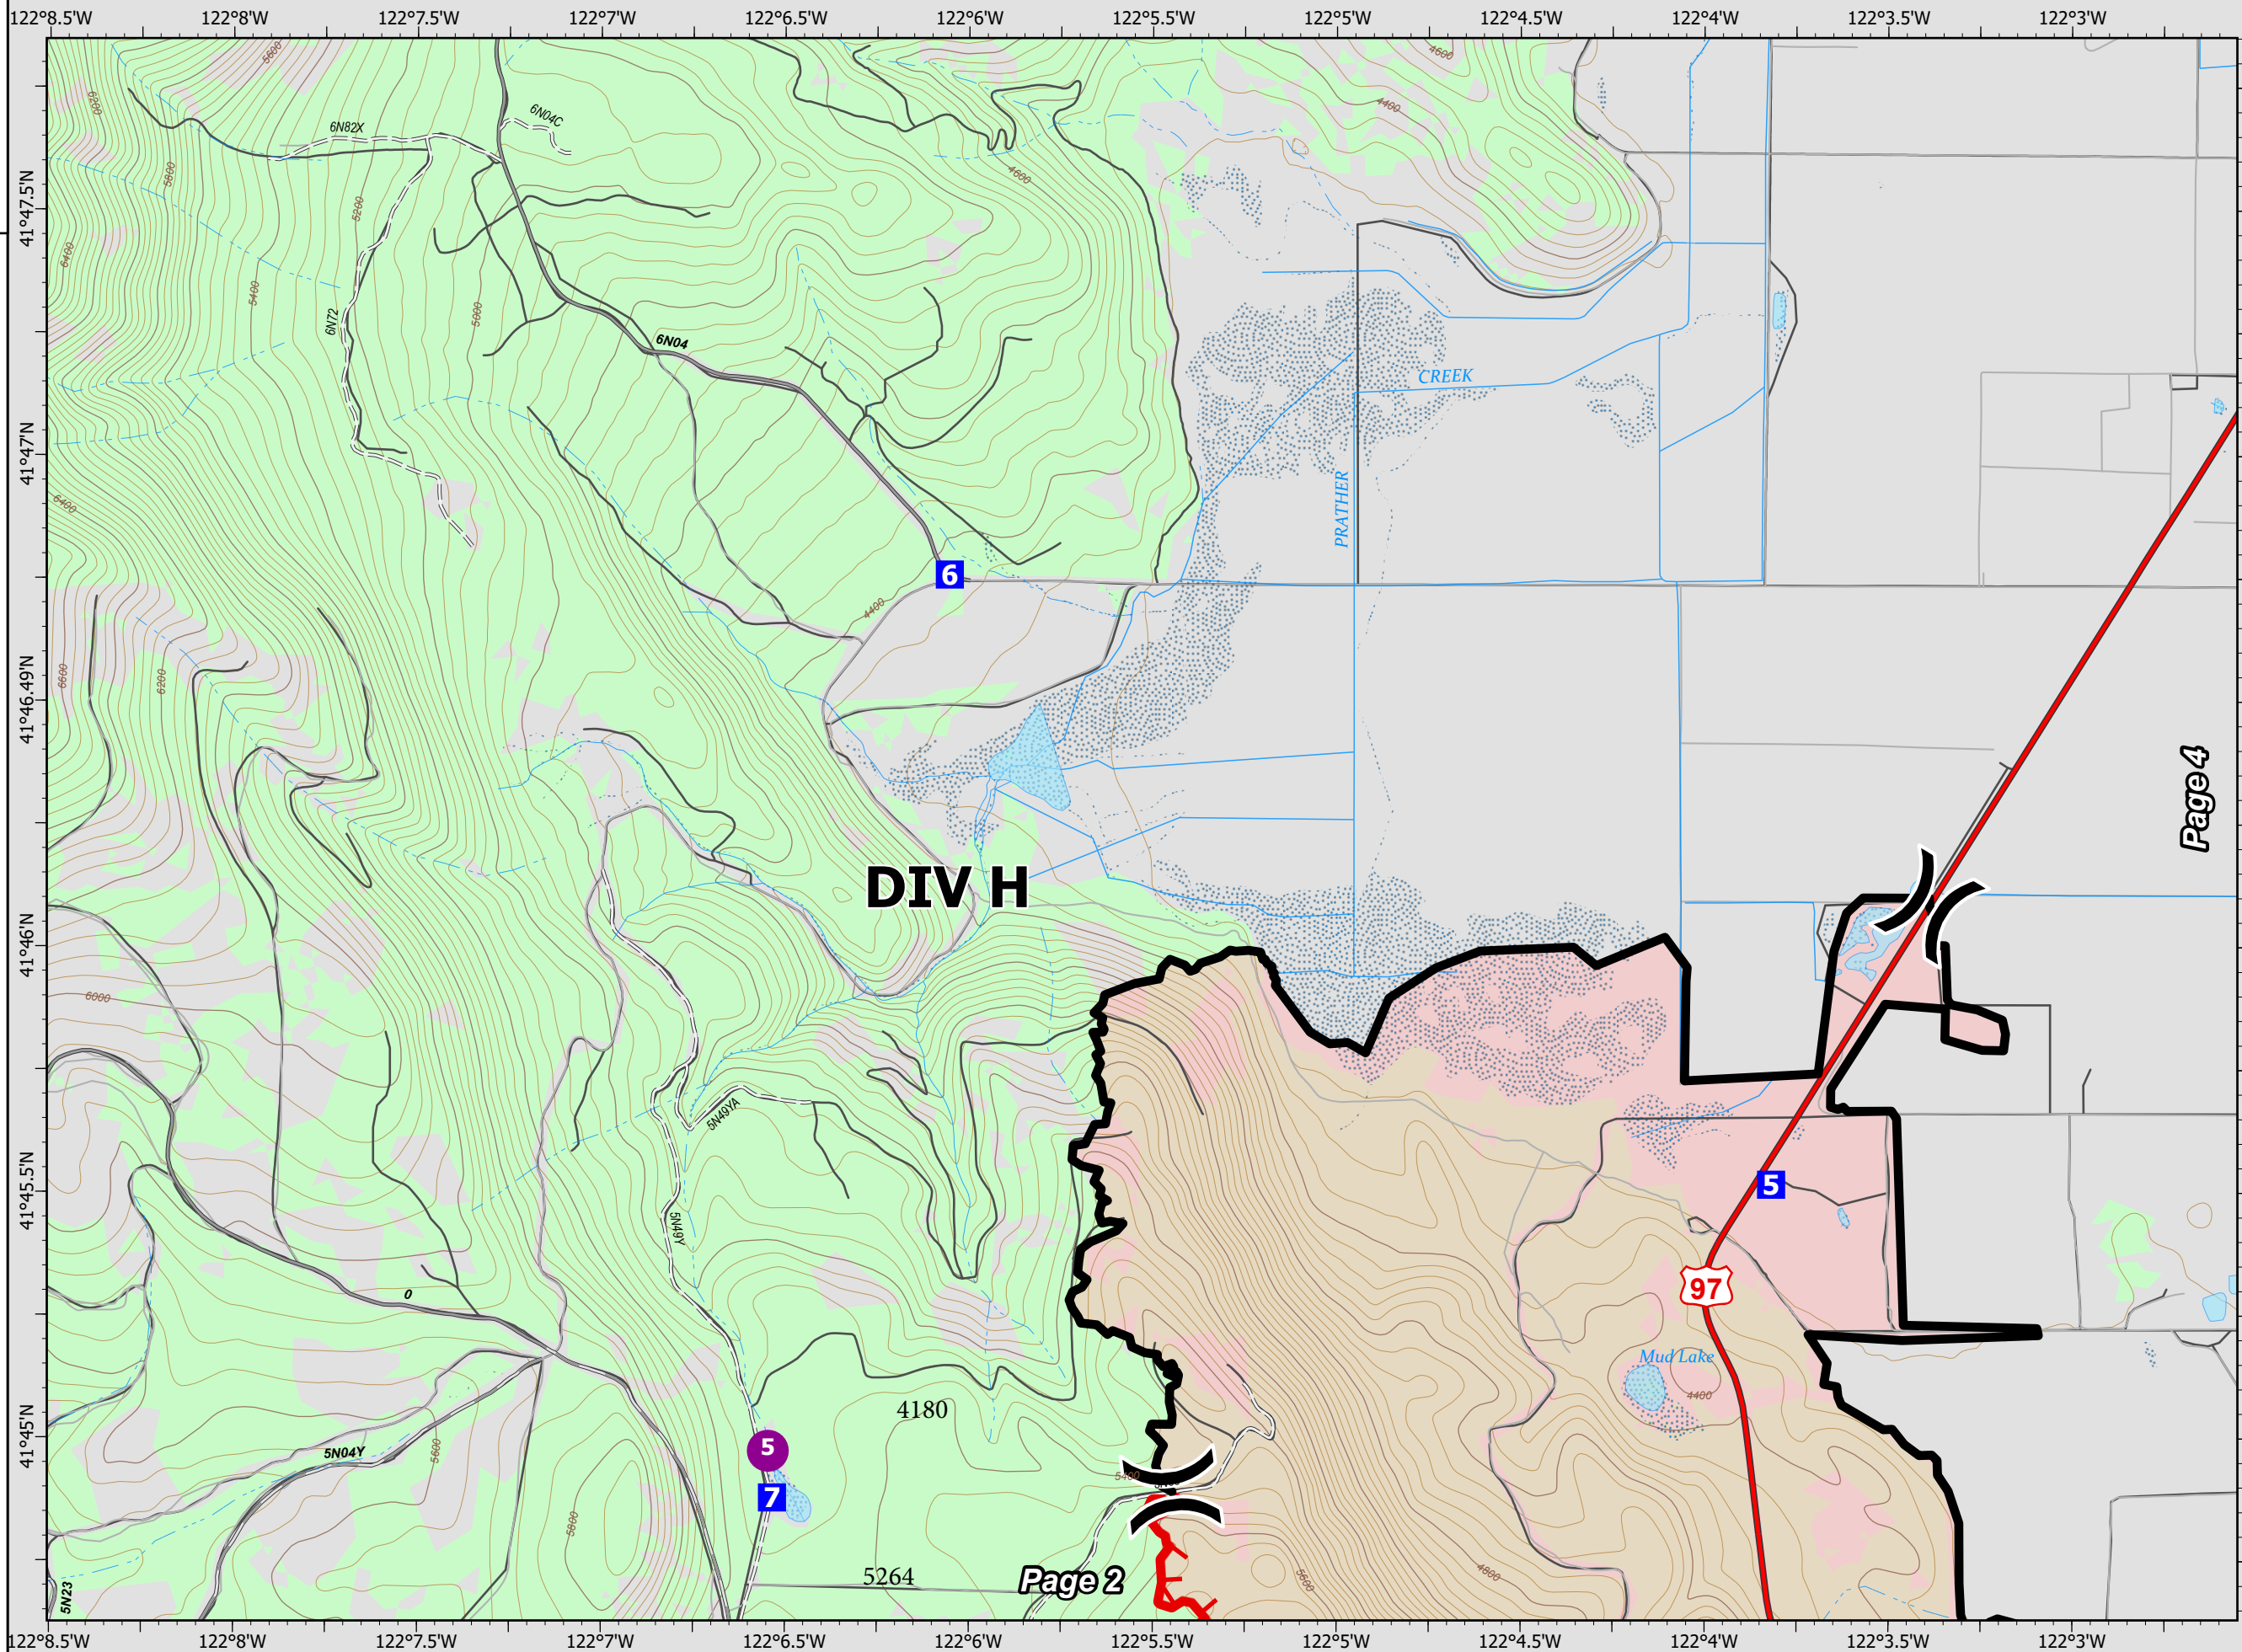

-  Helispot
-  Division Break
-  Drop Point
-  Fire Edge
-  Contained Line
-  Wildfire Daily Fire Perimeter

Page 2 of 6  
Div D

Map Updated: 7/7/2021 2118

# Tennant

CA-KNF-005169  
07/08/21 07:00

10,563 acres

-  Helispot
-  Division Break
-  Drop Point
-  Fire Edge
-  Contained Line
-  Wildfire Daily Fire Perimeter

Page 3 of 6  
Div H

Map Updated: 7/7/2021 2118

**Tennant**  
CA-KNF-005169  
07/08/21 07:00  
10,563 acres

- Dip Site
- Division Break
- Drop Point
- Contained Line
- Wildfire Daily Fire Perimeter

Page 4 of 6  
Div H, R

Map Updated: 7/7/2021 2118

**Tennant**  
CA-KNF-005169  
07/08/21 07:00  
10,563 acres

- Dip Site
- Division Break
- Fire Edge
- Contained Line
- Wildfire Daily Fire Perimeter

Page 5 of 6  
Div R, Z

Map Updated: 7/7/2021 2118

**Tennant**  
CA-KNF-005169  
07/08/21 07:00  
10,563 acres

- Dip Site
- Division Break
- Drop Point
- Repeater
- Fire Edge
- Contained Line
- Wildfire Daily Fire Perimeter