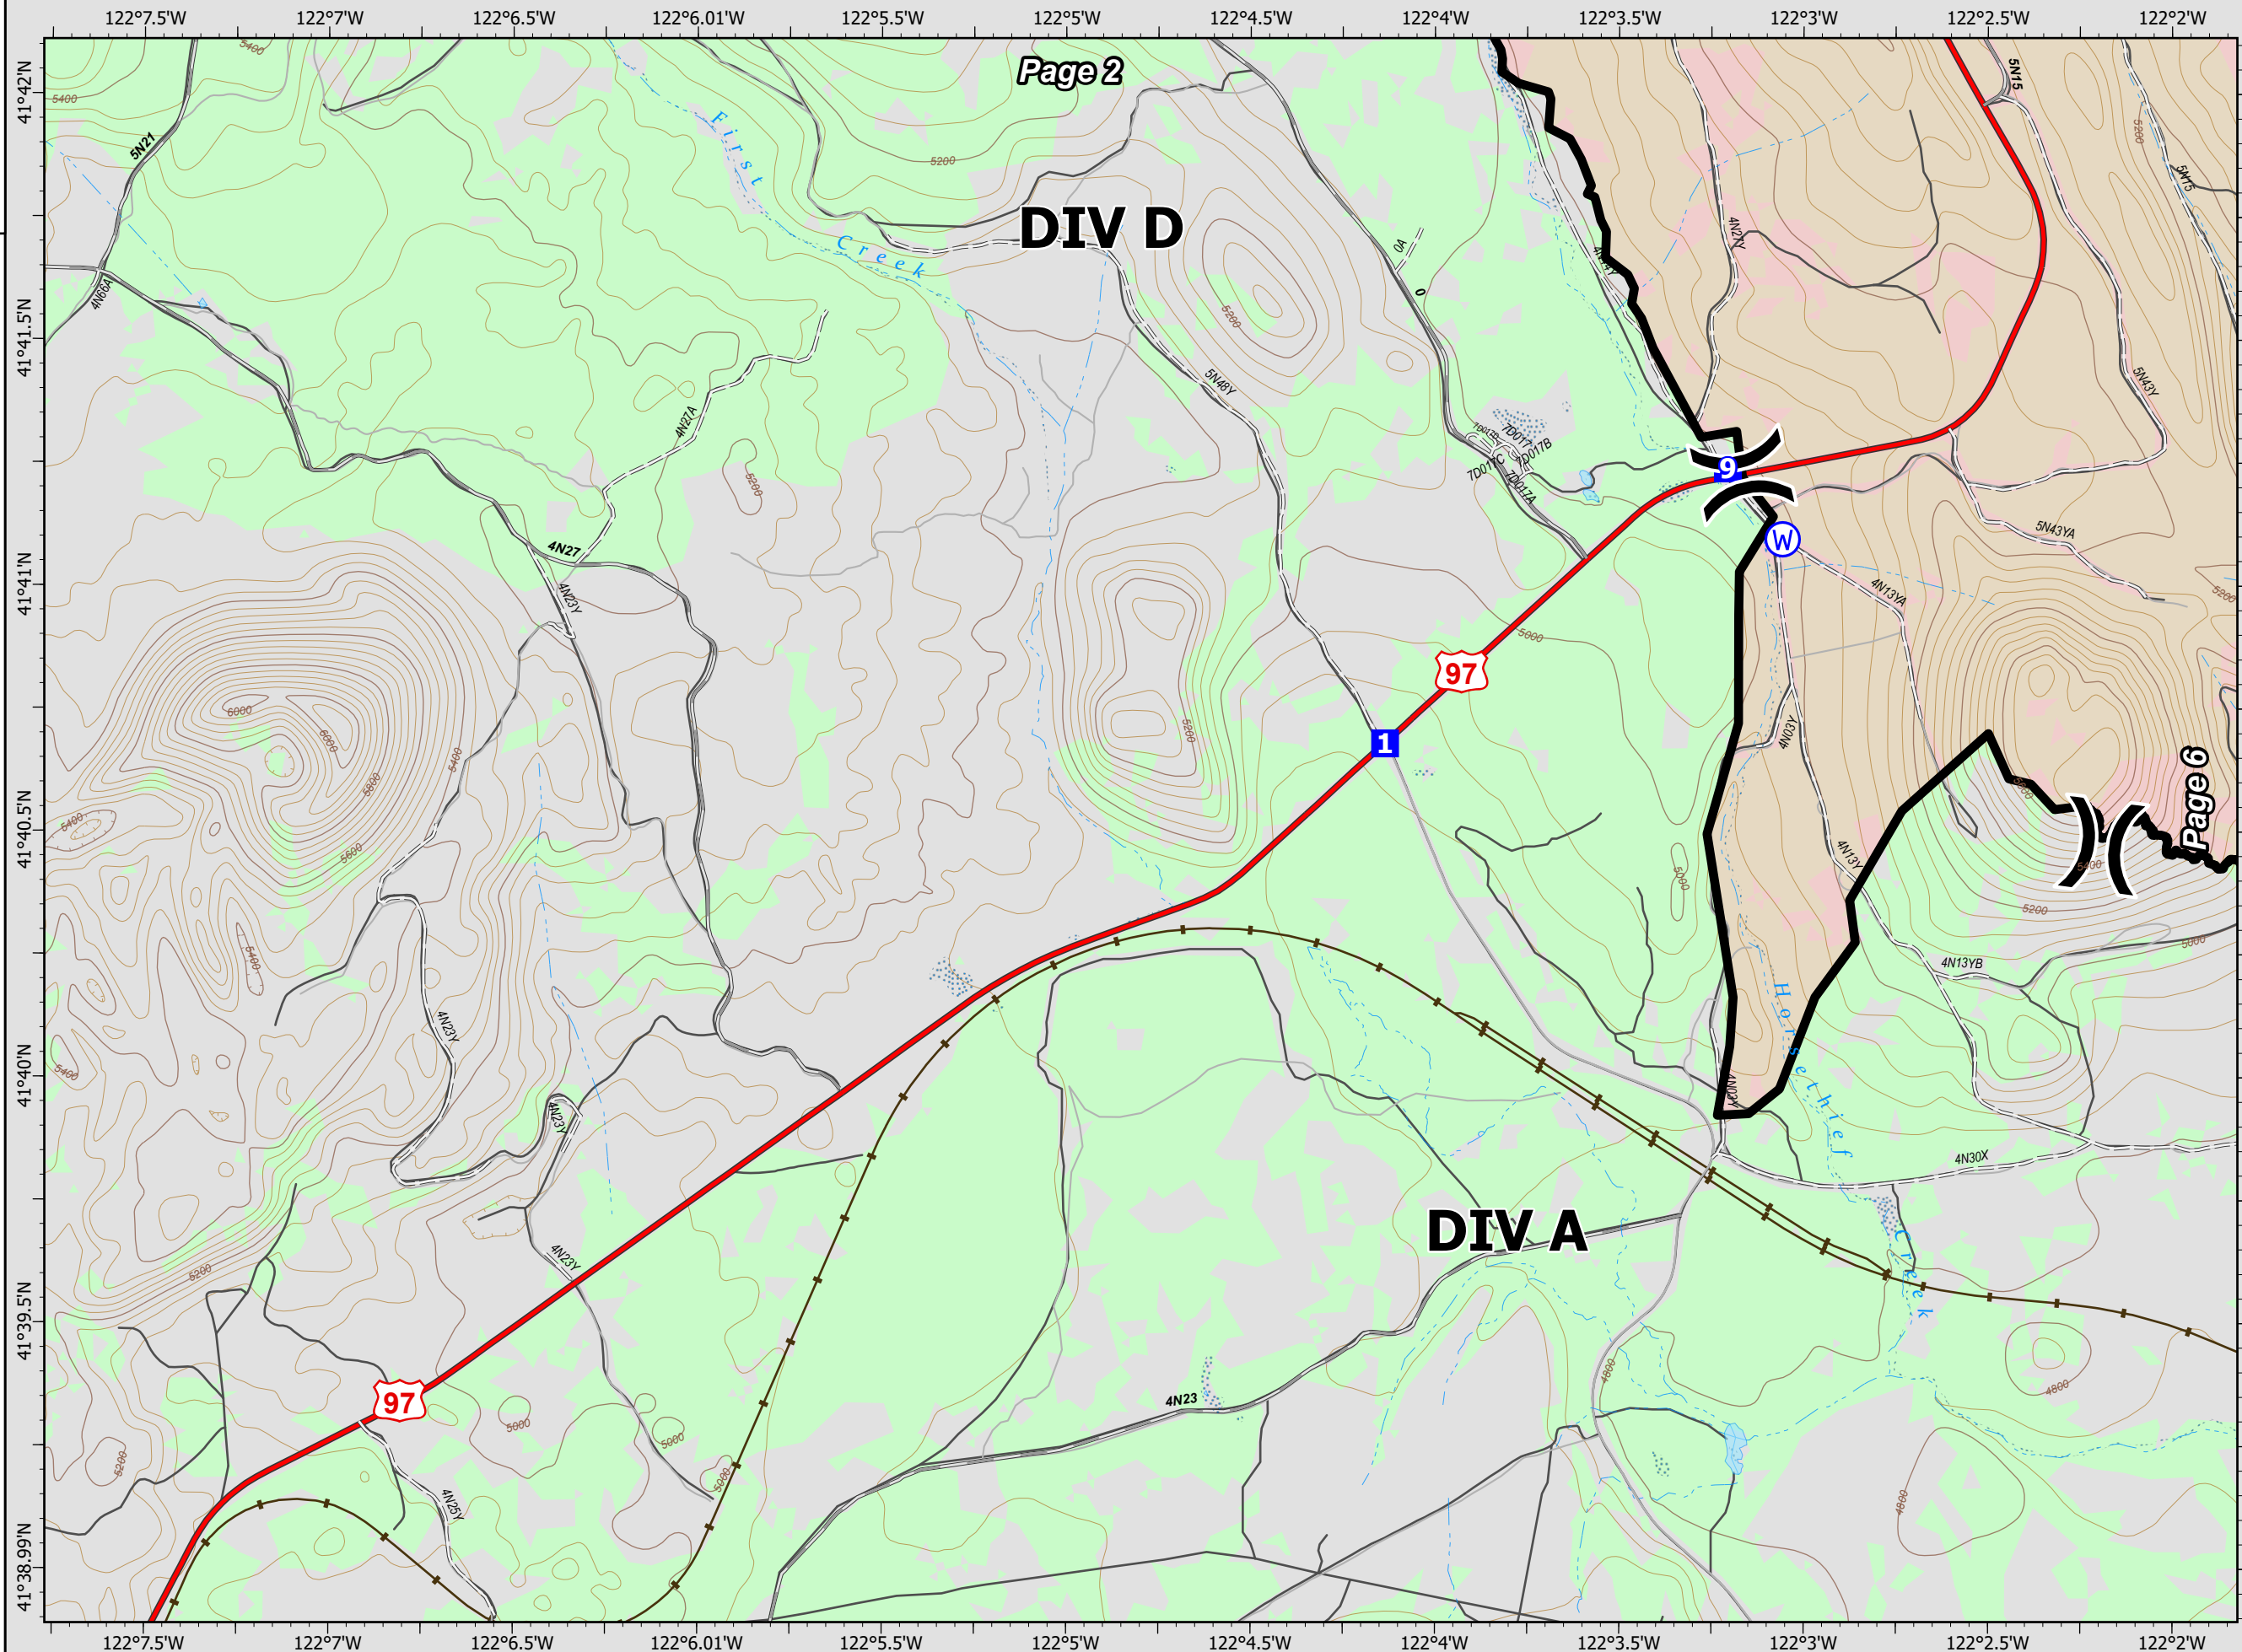

**Tennant**  
CA-KNF-005169  
07/08/21 07:00

10,563 acres

-  Division Break
-  Fire Edge
-  Contained Line
-  Grid Index Map

Datum: North American 1983

Map Updated: 7/7/2021 2116

**Tennant**  
CA-KNF-005169  
07/08/21 07:00  
10,563 acres

-  Division Break
-  Drop Point
-  Water Source
-  Contained Line
-  Wildfire Daily Fire Perimeter

Page 1 of 6  
Divs A, D

Map Updated: 7/7/2021 2118

**Tennant**  
CA-KNF-005169  
07/08/21 07:00  
10,563 acres

-  Helispot
-  Division Break
-  Drop Point
-  Fire Edge
-  Contained Line
-  Wildfire Daily Fire Perimeter

Page 2 of 6  
Div D

Map Updated: 7/7/2021 2118

# Tennant

CA-KNF-005169  
07/08/21 07:00

10,563 acres

-  Helispot
-  Division Break
-  Drop Point
-  Fire Edge
-  Contained Line
-  Wildfire Daily Fire Perimeter

Page 3 of 6  
Div H

Map Updated: 7/7/2021 2118