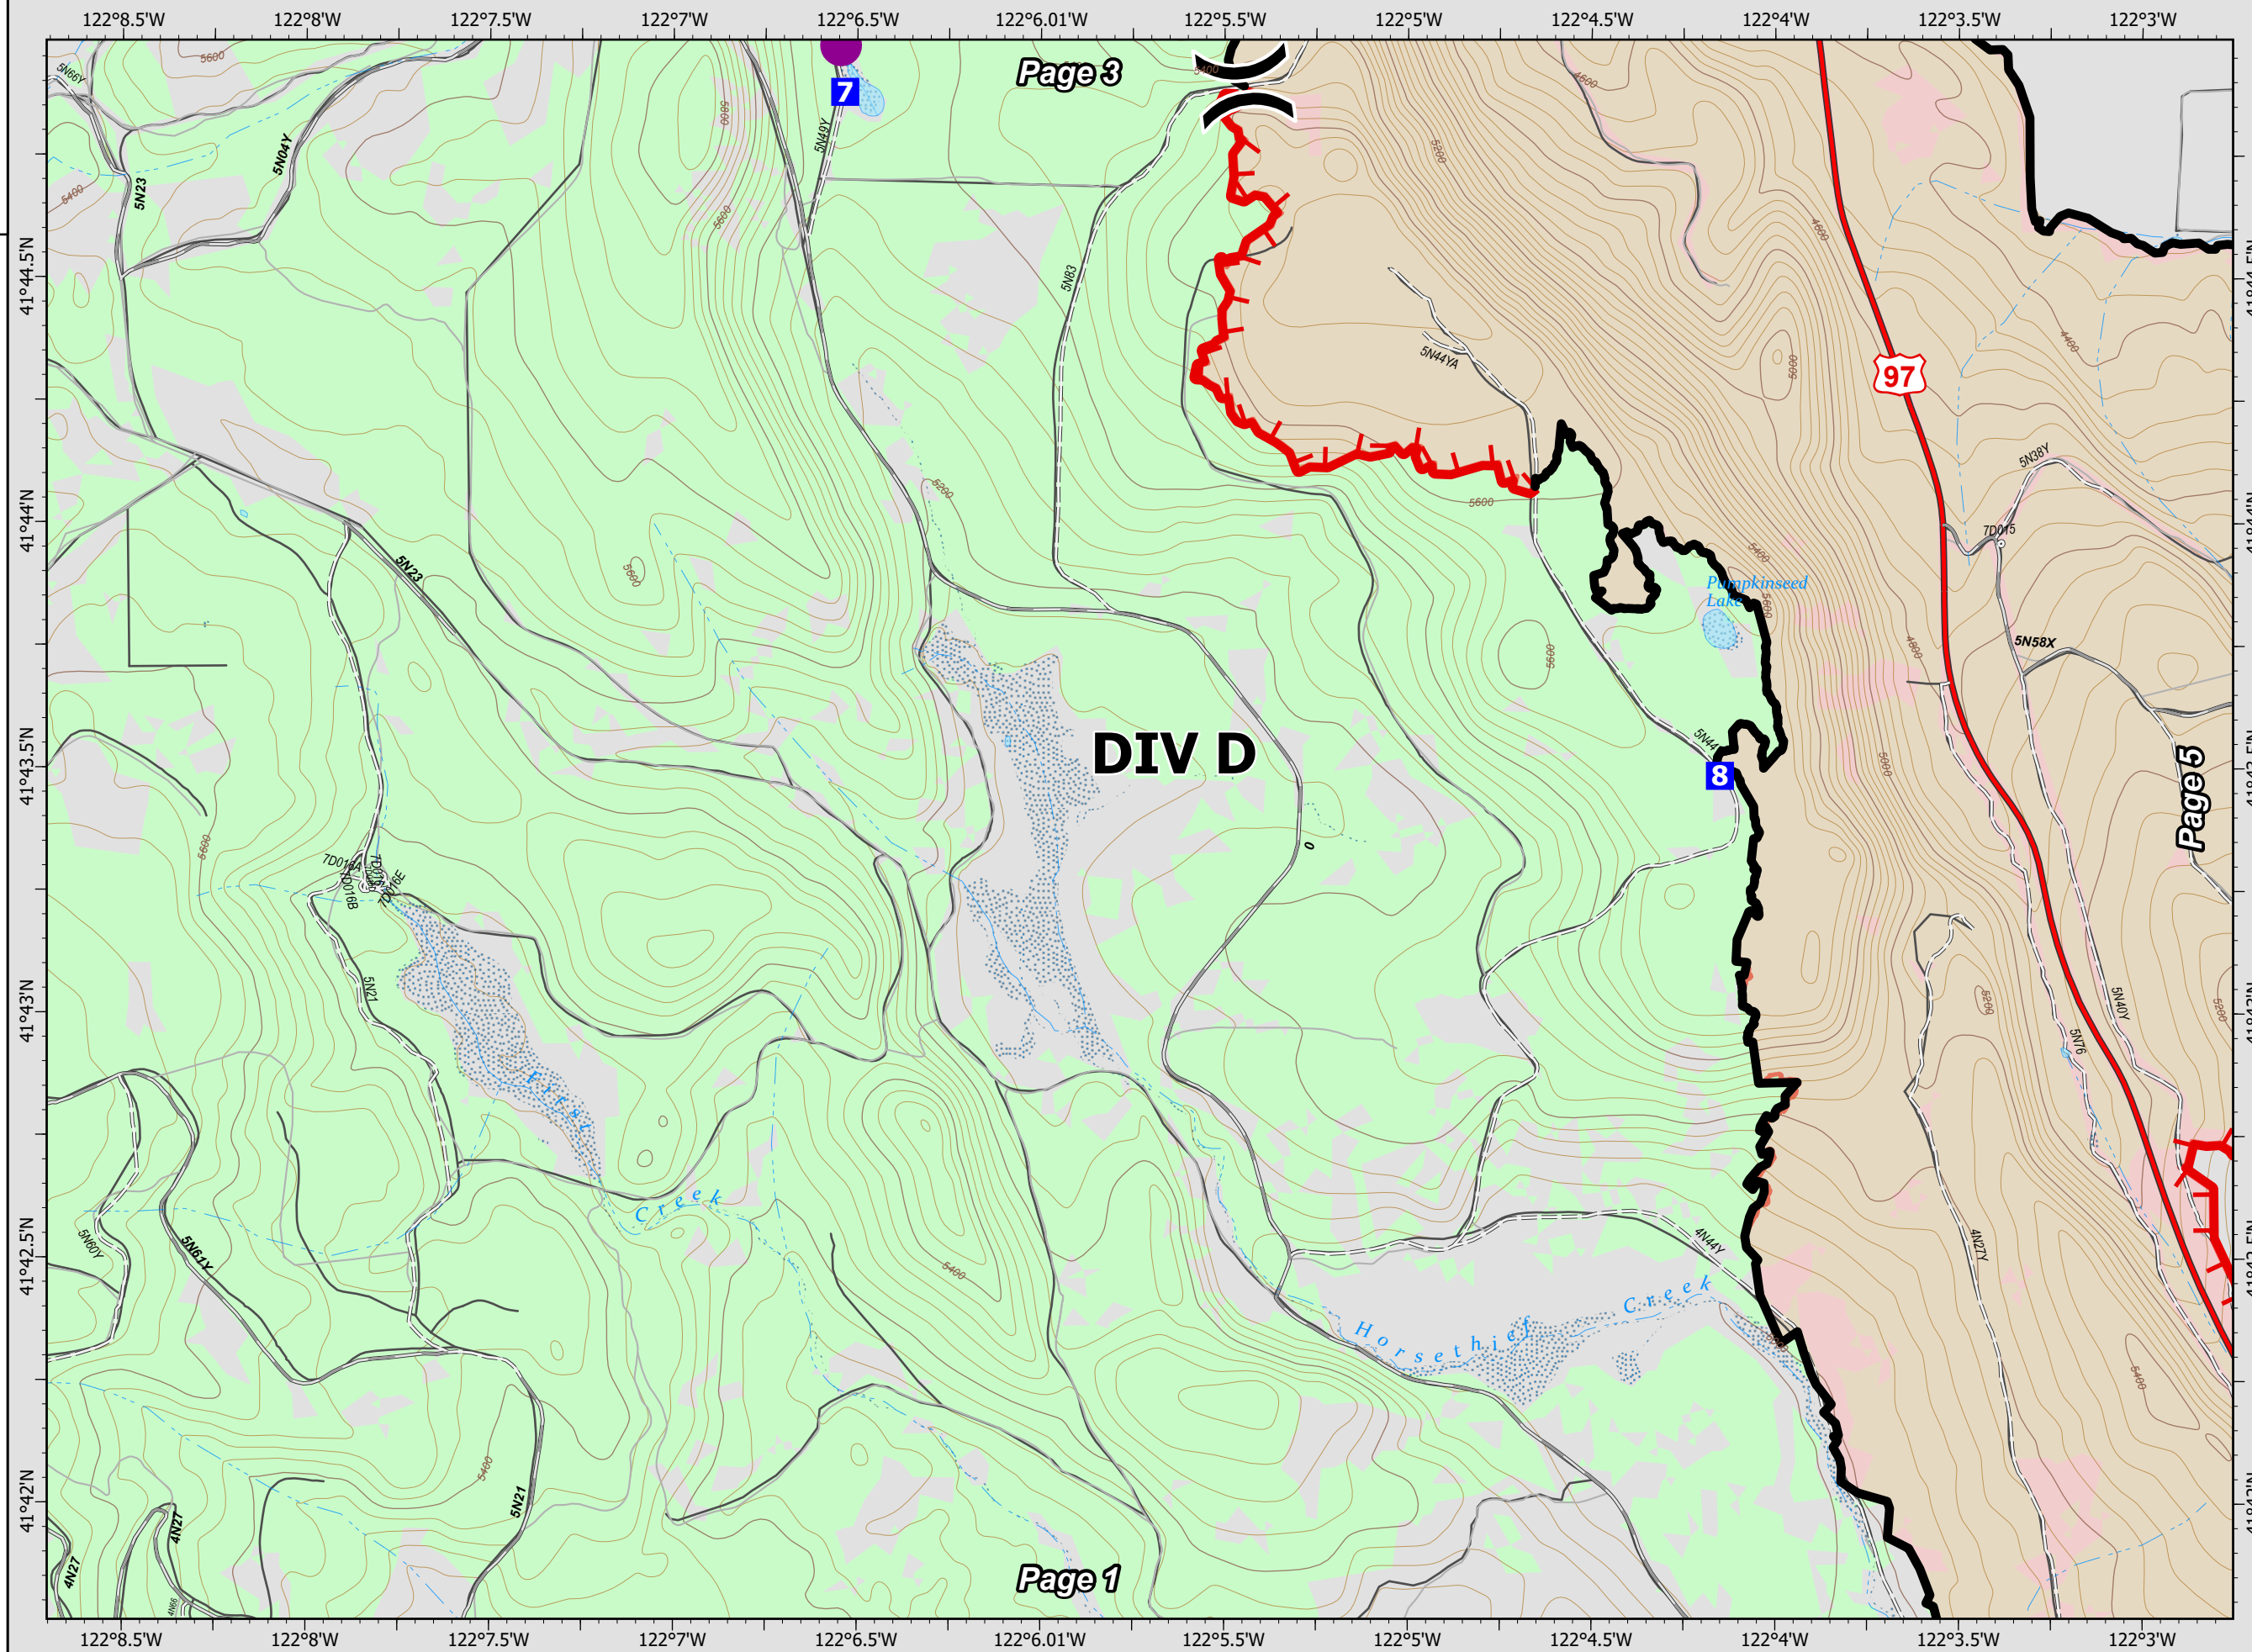

-  Division Break
-  Drop Point
-  Water Source
-  Contained Line
-  Wildfire Daily Fire Perimeter

Page 1 of 6  
Divs A, D

Map Updated: 7/7/2021 2118

**Tennant**  
CA-KNF-005169  
07/08/21 07:00  
10,563 acres

-  Helispot
-  Division Break
-  Drop Point
-  Fire Edge
-  Contained Line
-  Wildfire Daily Fire Perimeter

Page 2 of 6  
Div D

Map Updated: 7/7/2021 2118

# Tennant

CA-KNF-005169  
07/08/21 07:00

10,563 acres

-  Helispot
-  Division Break
-  Drop Point
-  Fire Edge
-  Contained Line
-  Wildfire Daily Fire Perimeter

Page 3 of 6  
Div H

Map Updated: 7/7/2021 2118

**Tennant**  
CA-KNF-005169  
07/08/21 07:00  
10,563 acres

- Dip Site
- Division Break
- Drop Point
- Contained Line
- Wildfire Daily Fire Perimeter

Page 4 of 6  
Div H, R

Map Updated: 7/7/2021 2118

**Tennant**  
CA-KNF-005169  
07/08/21 07:00  
10,563 acres