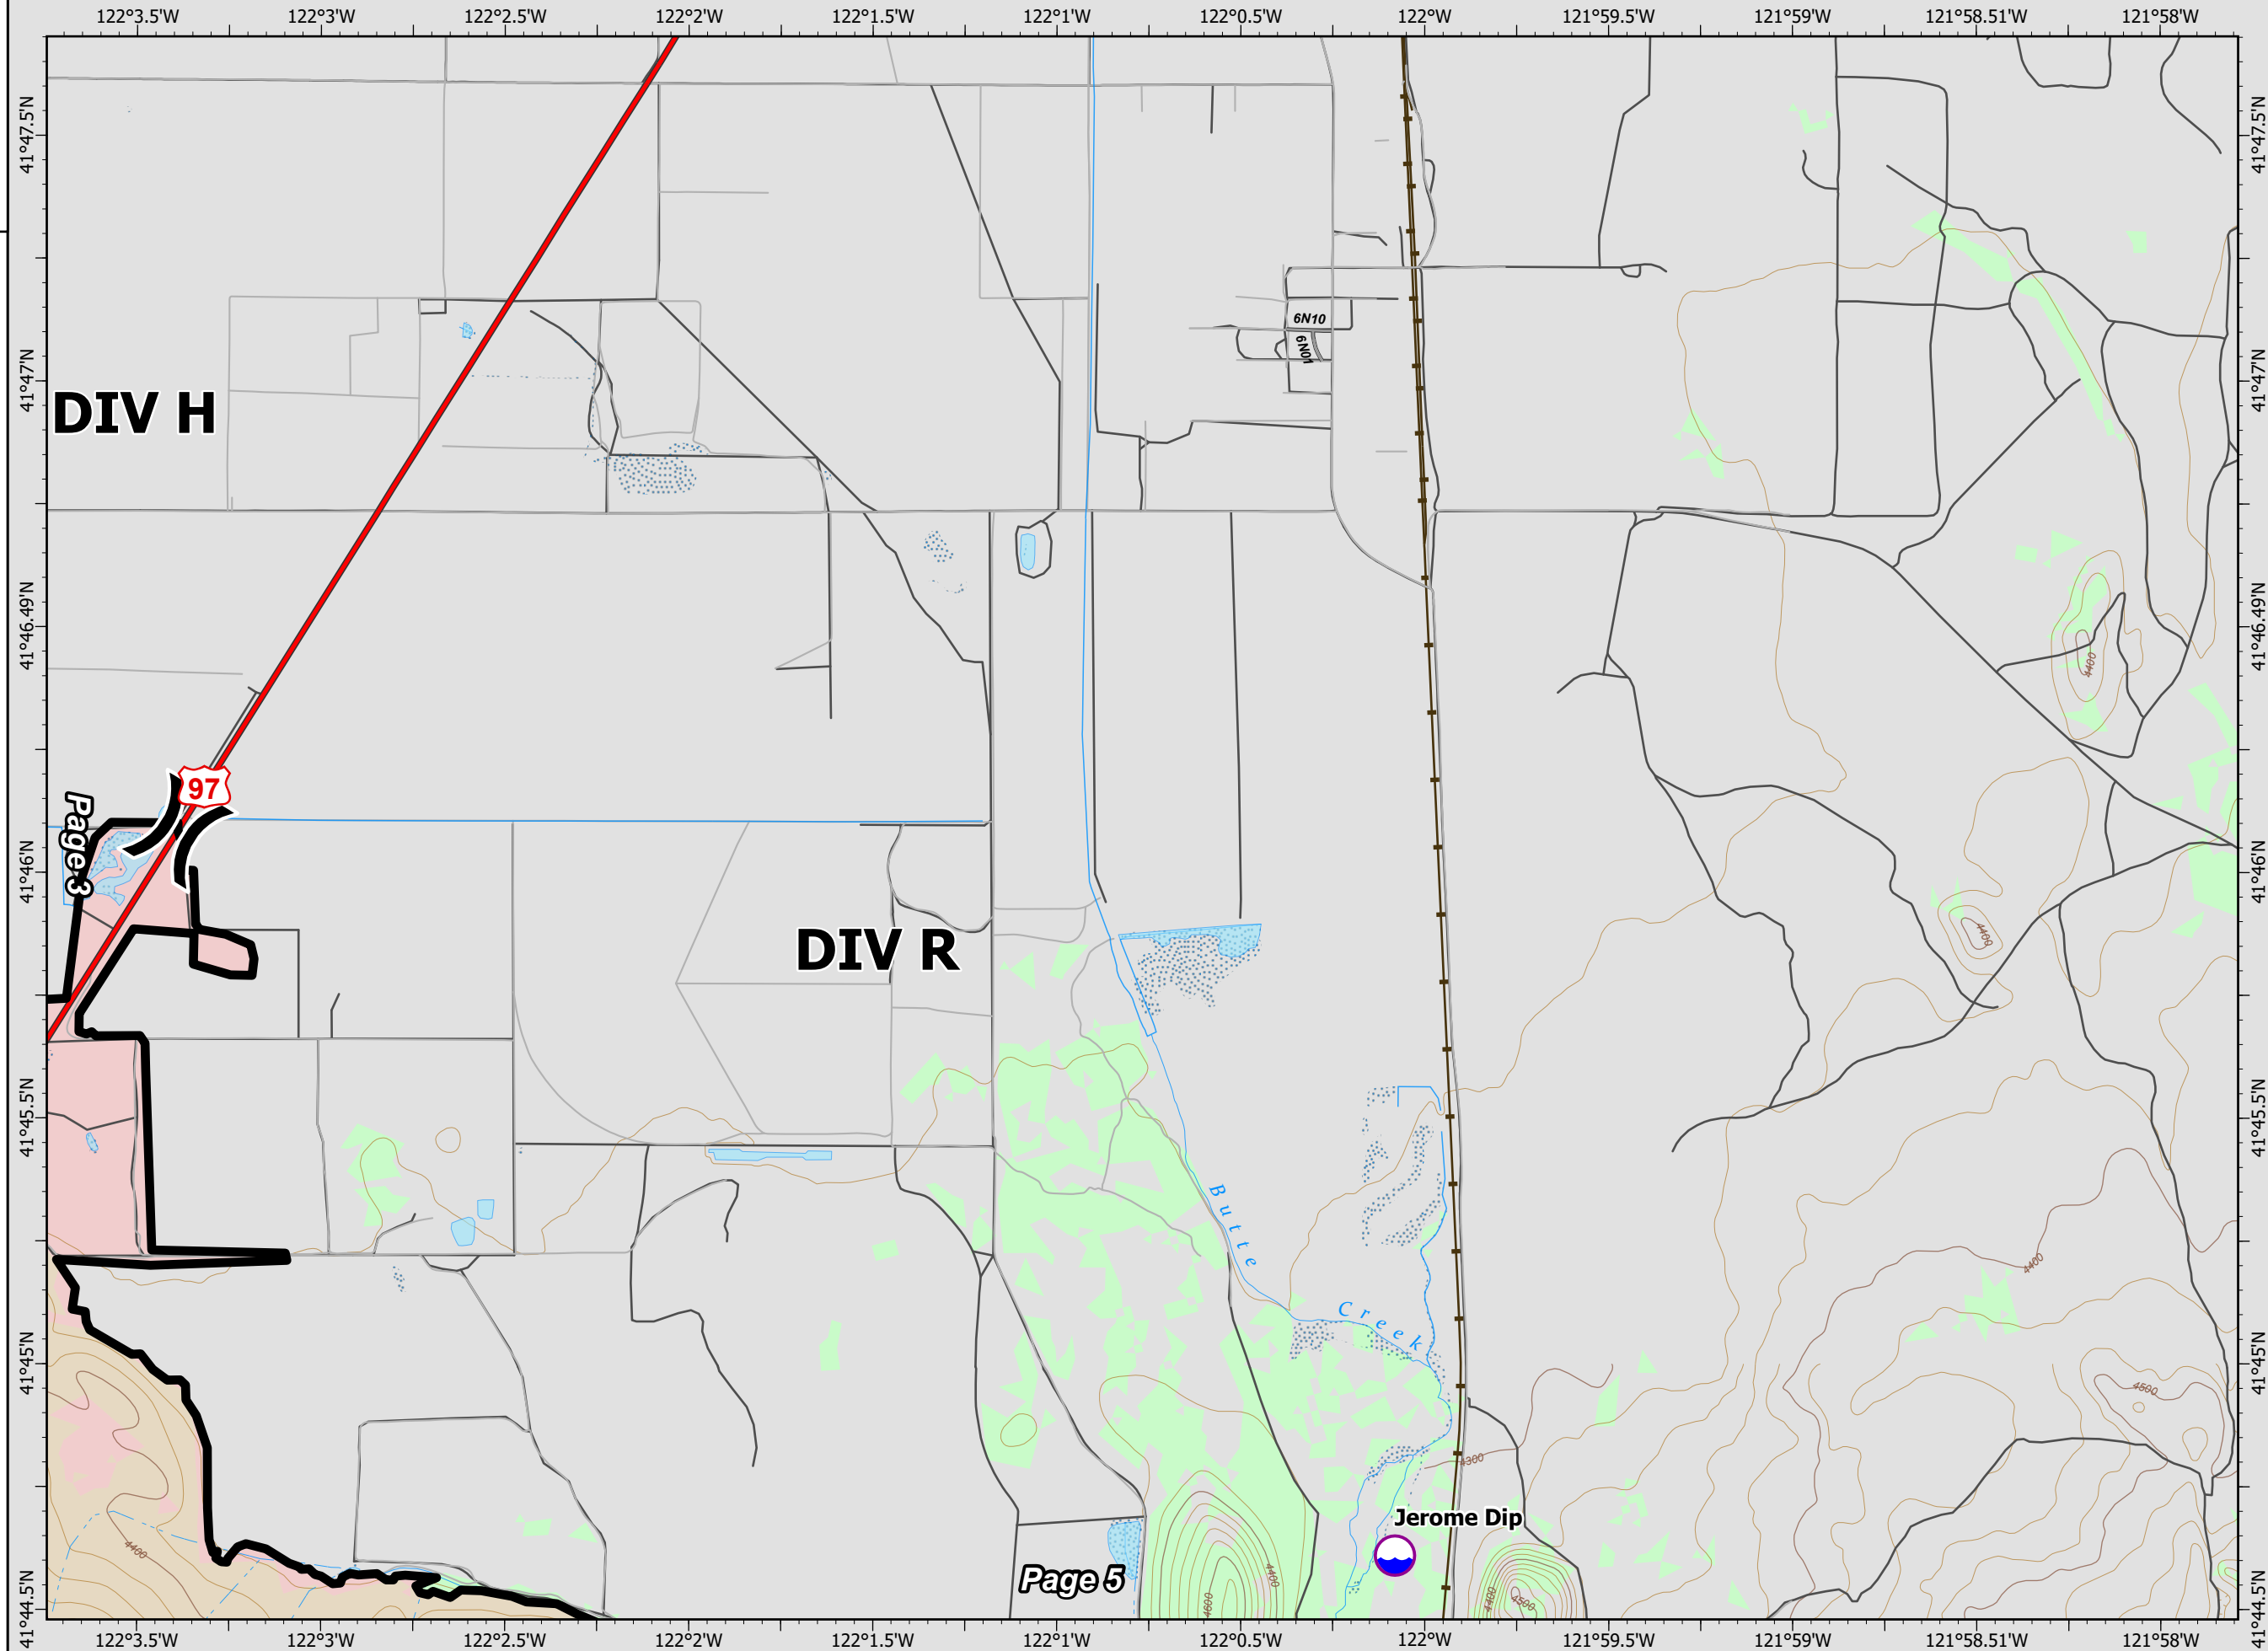

# Tennant

CA-KNF-005169  
07/08/21 07:00

10,563 acres

-  Helispot
-  Division Break
-  Drop Point
-  Fire Edge
-  Contained Line
-  Wildfire Daily Fire Perimeter

Page 3 of 6  
Div H

Map Updated: 7/7/2021 2118

**Tennant**  
CA-KNF-005169  
07/08/21 07:00  
10,563 acres

- Dip Site
- Division Break
- Drop Point
- Contained Line
- Wildfire Daily Fire Perimeter

Page 4 of 6  
Div H, R

Map Updated: 7/7/2021 2118

**Tennant**  
CA-KNF-005169  
07/08/21 07:00  
10,563 acres

- Dip Site
- Division Break
- Fire Edge
- Contained Line
- Wildfire Daily Fire Perimeter

Page 5 of 6  
Div R, Z

Map Updated: 7/7/2021 2118

**Tennant**  
CA-KNF-005169  
07/08/21 07:00  
10,563 acres

- Dip Site
- Division Break
- Drop Point
- Repeater
- Fire Edge
- Contained Line
- Wildfire Daily Fire Perimeter

Page 6 of 6  
Div Z

Map Updated: 7/7/2021 2118