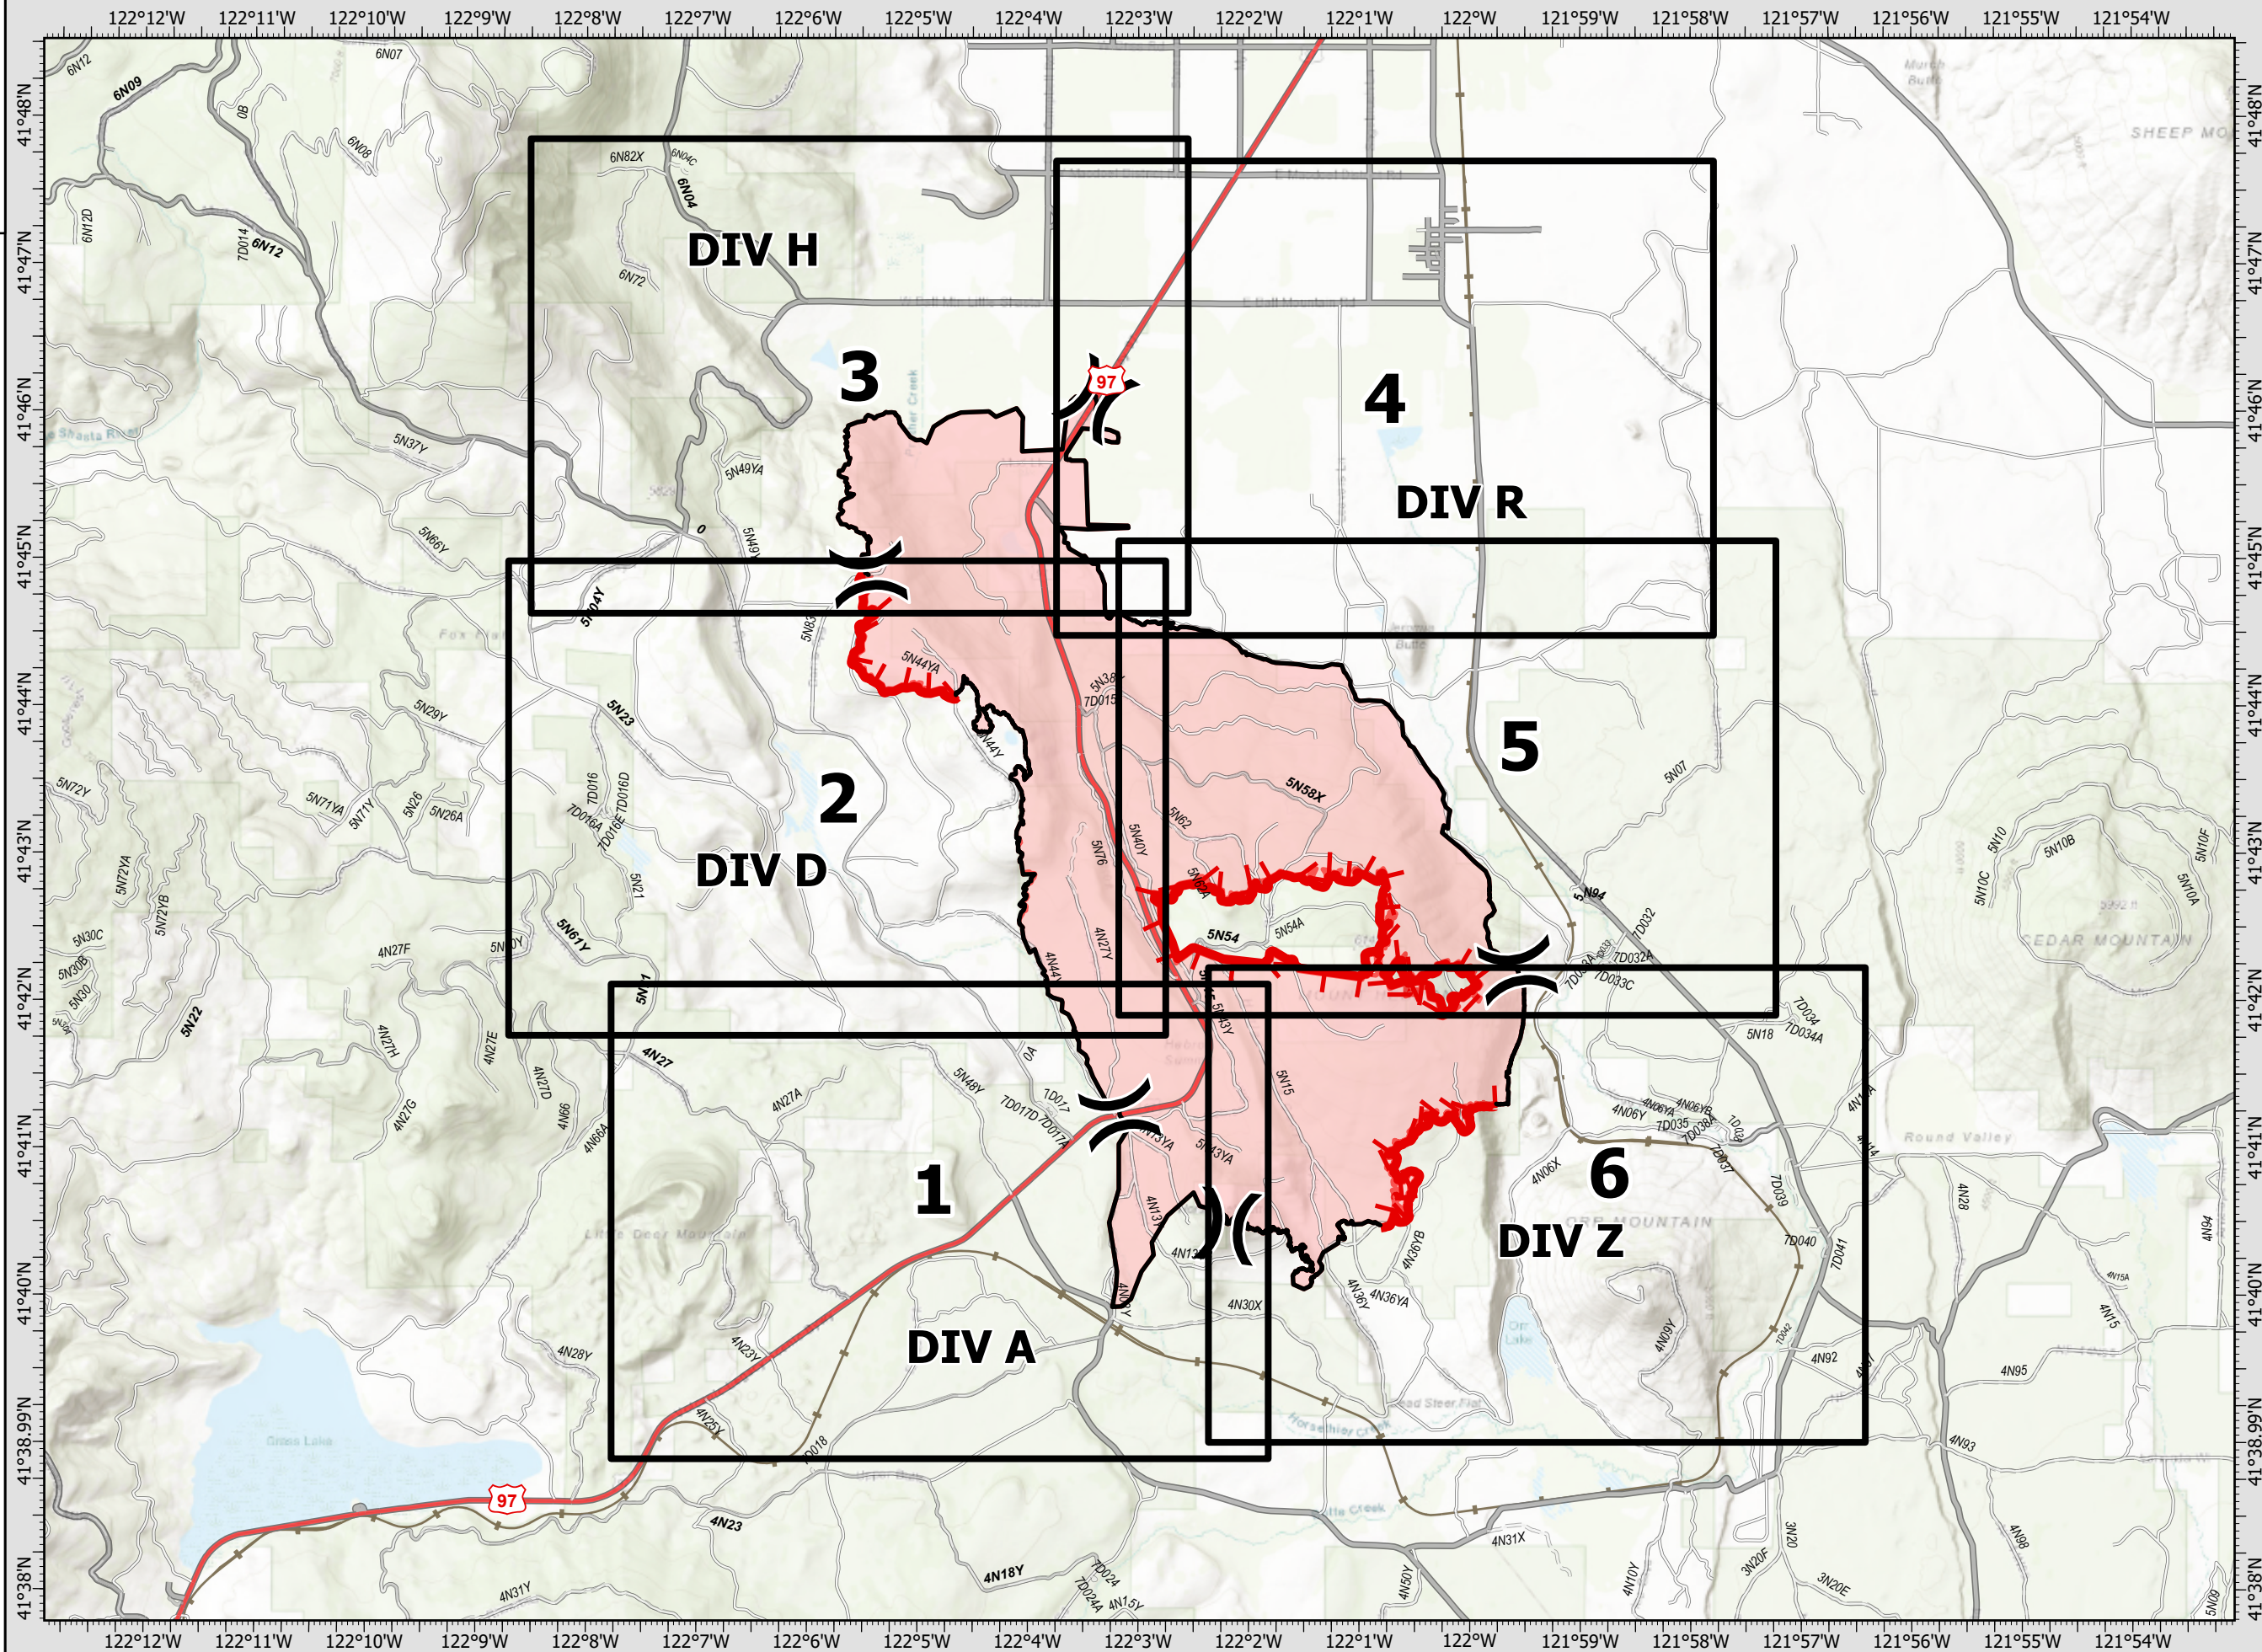

**Tennant**  
CA-KNF-005169  
07/08/21 07:00

10,563 acres

-  Division Break
-  Fire Edge
-  Contained Line
-  Grid Index Map

Datum: North American 1983

Map Updated: 7/7/2021 2116

**Tennant**  
CA-KNF-005169  
07/08/21 07:00  
10,563 acres

-  Division Break
-  Drop Point
-  Water Source
-  Contained Line
-  Wildfire Daily Fire Perimeter

Page 1 of 6  
Divs A, D

Map Updated: 7/7/2021 2118

**Tennant**  
CA-KNF-005169  
07/08/21 07:00  
10,563 acres

-  Helispot
-  Division Break
-  Drop Point
-  Fire Edge
-  Contained Line
-  Wildfire Daily Fire Perimeter

Page 2 of 6  
Div D

Map Updated: 7/7/2021 2118

# Tennant

CA-KNF-005169  
07/08/21 07:00

10,563 acres

-  Helispot
-  Division Break
-  Drop Point
-  Fire Edge
-  Contained Line
-  Wildfire Daily Fire Perimeter

Page 3 of 6  
Div H

Map Updated: 7/7/2021 2118