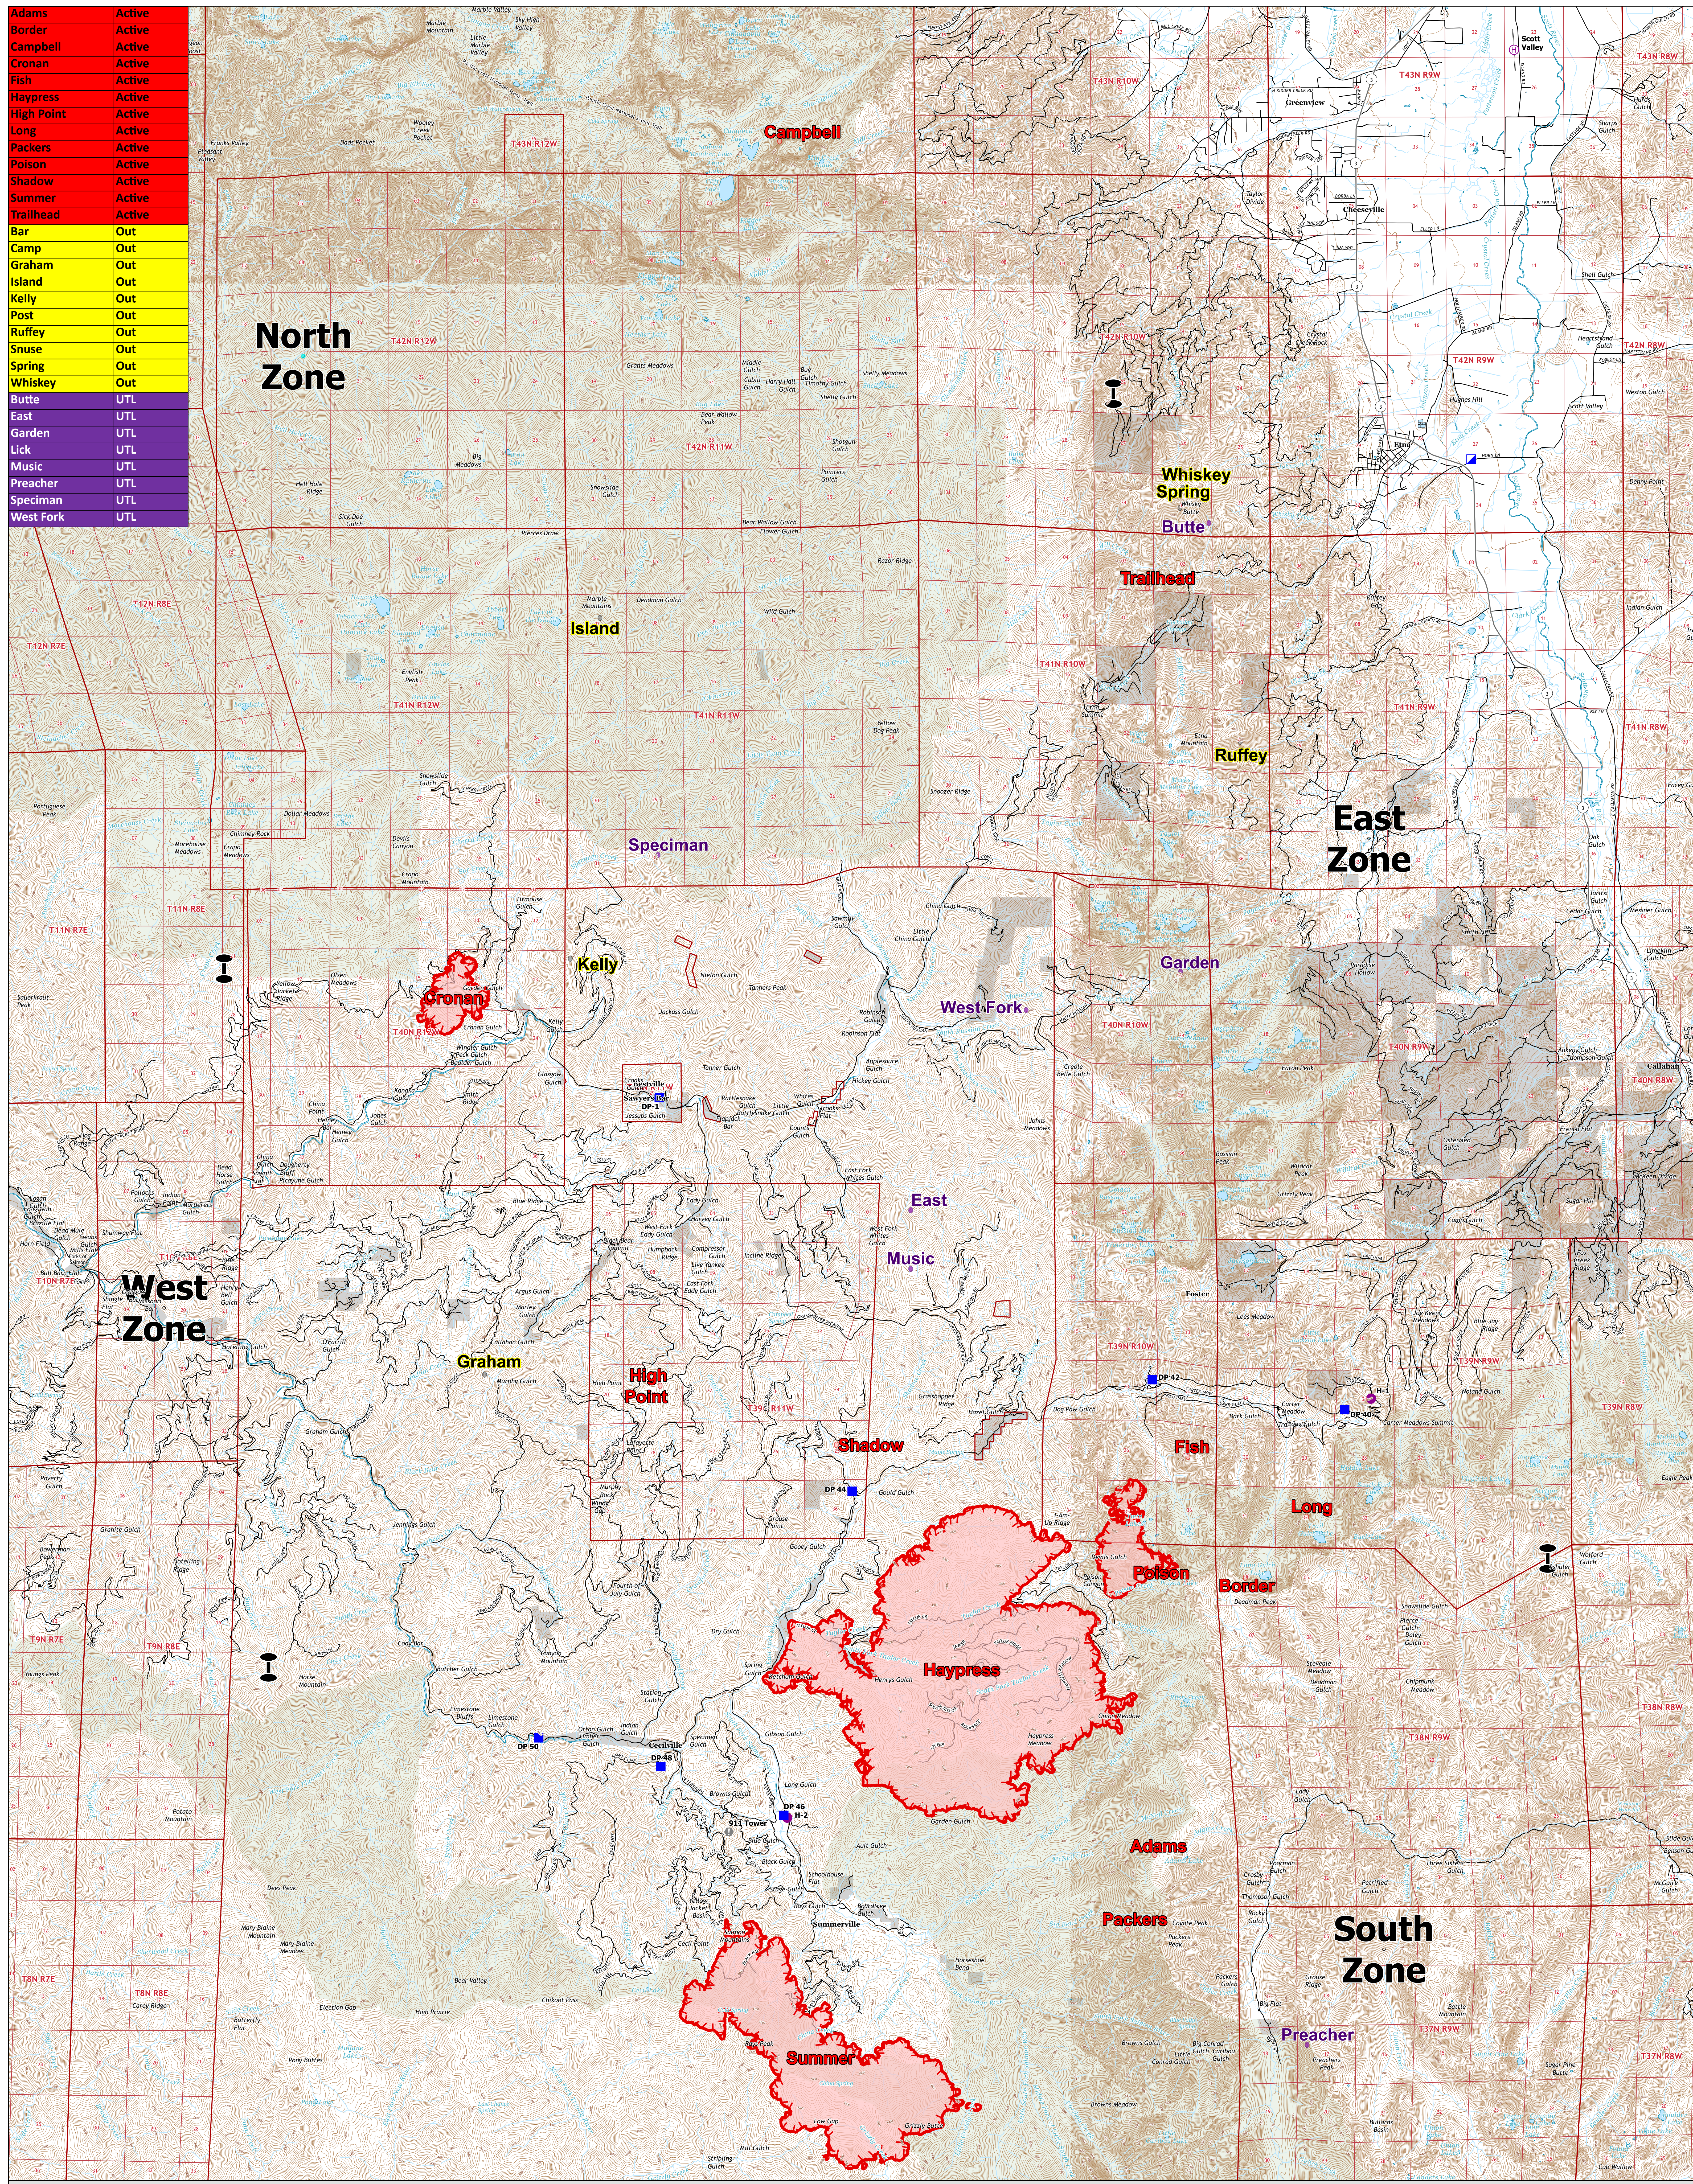

Adams	Active
Border	Active
Campbell	Active
Cronan	Active
Fish	Active
Haypress	Active
High Point	Active
Long	Active
Packers	Active
Poison	Active
Shadow	Active
Summer	Active
Trailhead	Active
Bar	Out
Camp	Out
Graham	Out
Island	Out
Kelly	Out
Post	Out
Ruffey	Out
Snuse	Out
Spring	Out
Whiskey	Out
Butte	UTL
East	UTL
Garden	UTL
Lick	UTL
Music	UTL
Preacher	UTL
Speciman	UTL
West Fork	UTL

- Air Operations**
 - Helispot
 - Helibase
- Assignment Breaks**
 - Zone Break
- Logistics**
 - Incident Command Post
 - Drop Point
- Reference**
 - Value at Risk
 - Fire Edge
 - Active
- Legend**
 - Out
 - UTL
 - Wilderness
 - PRIVATE