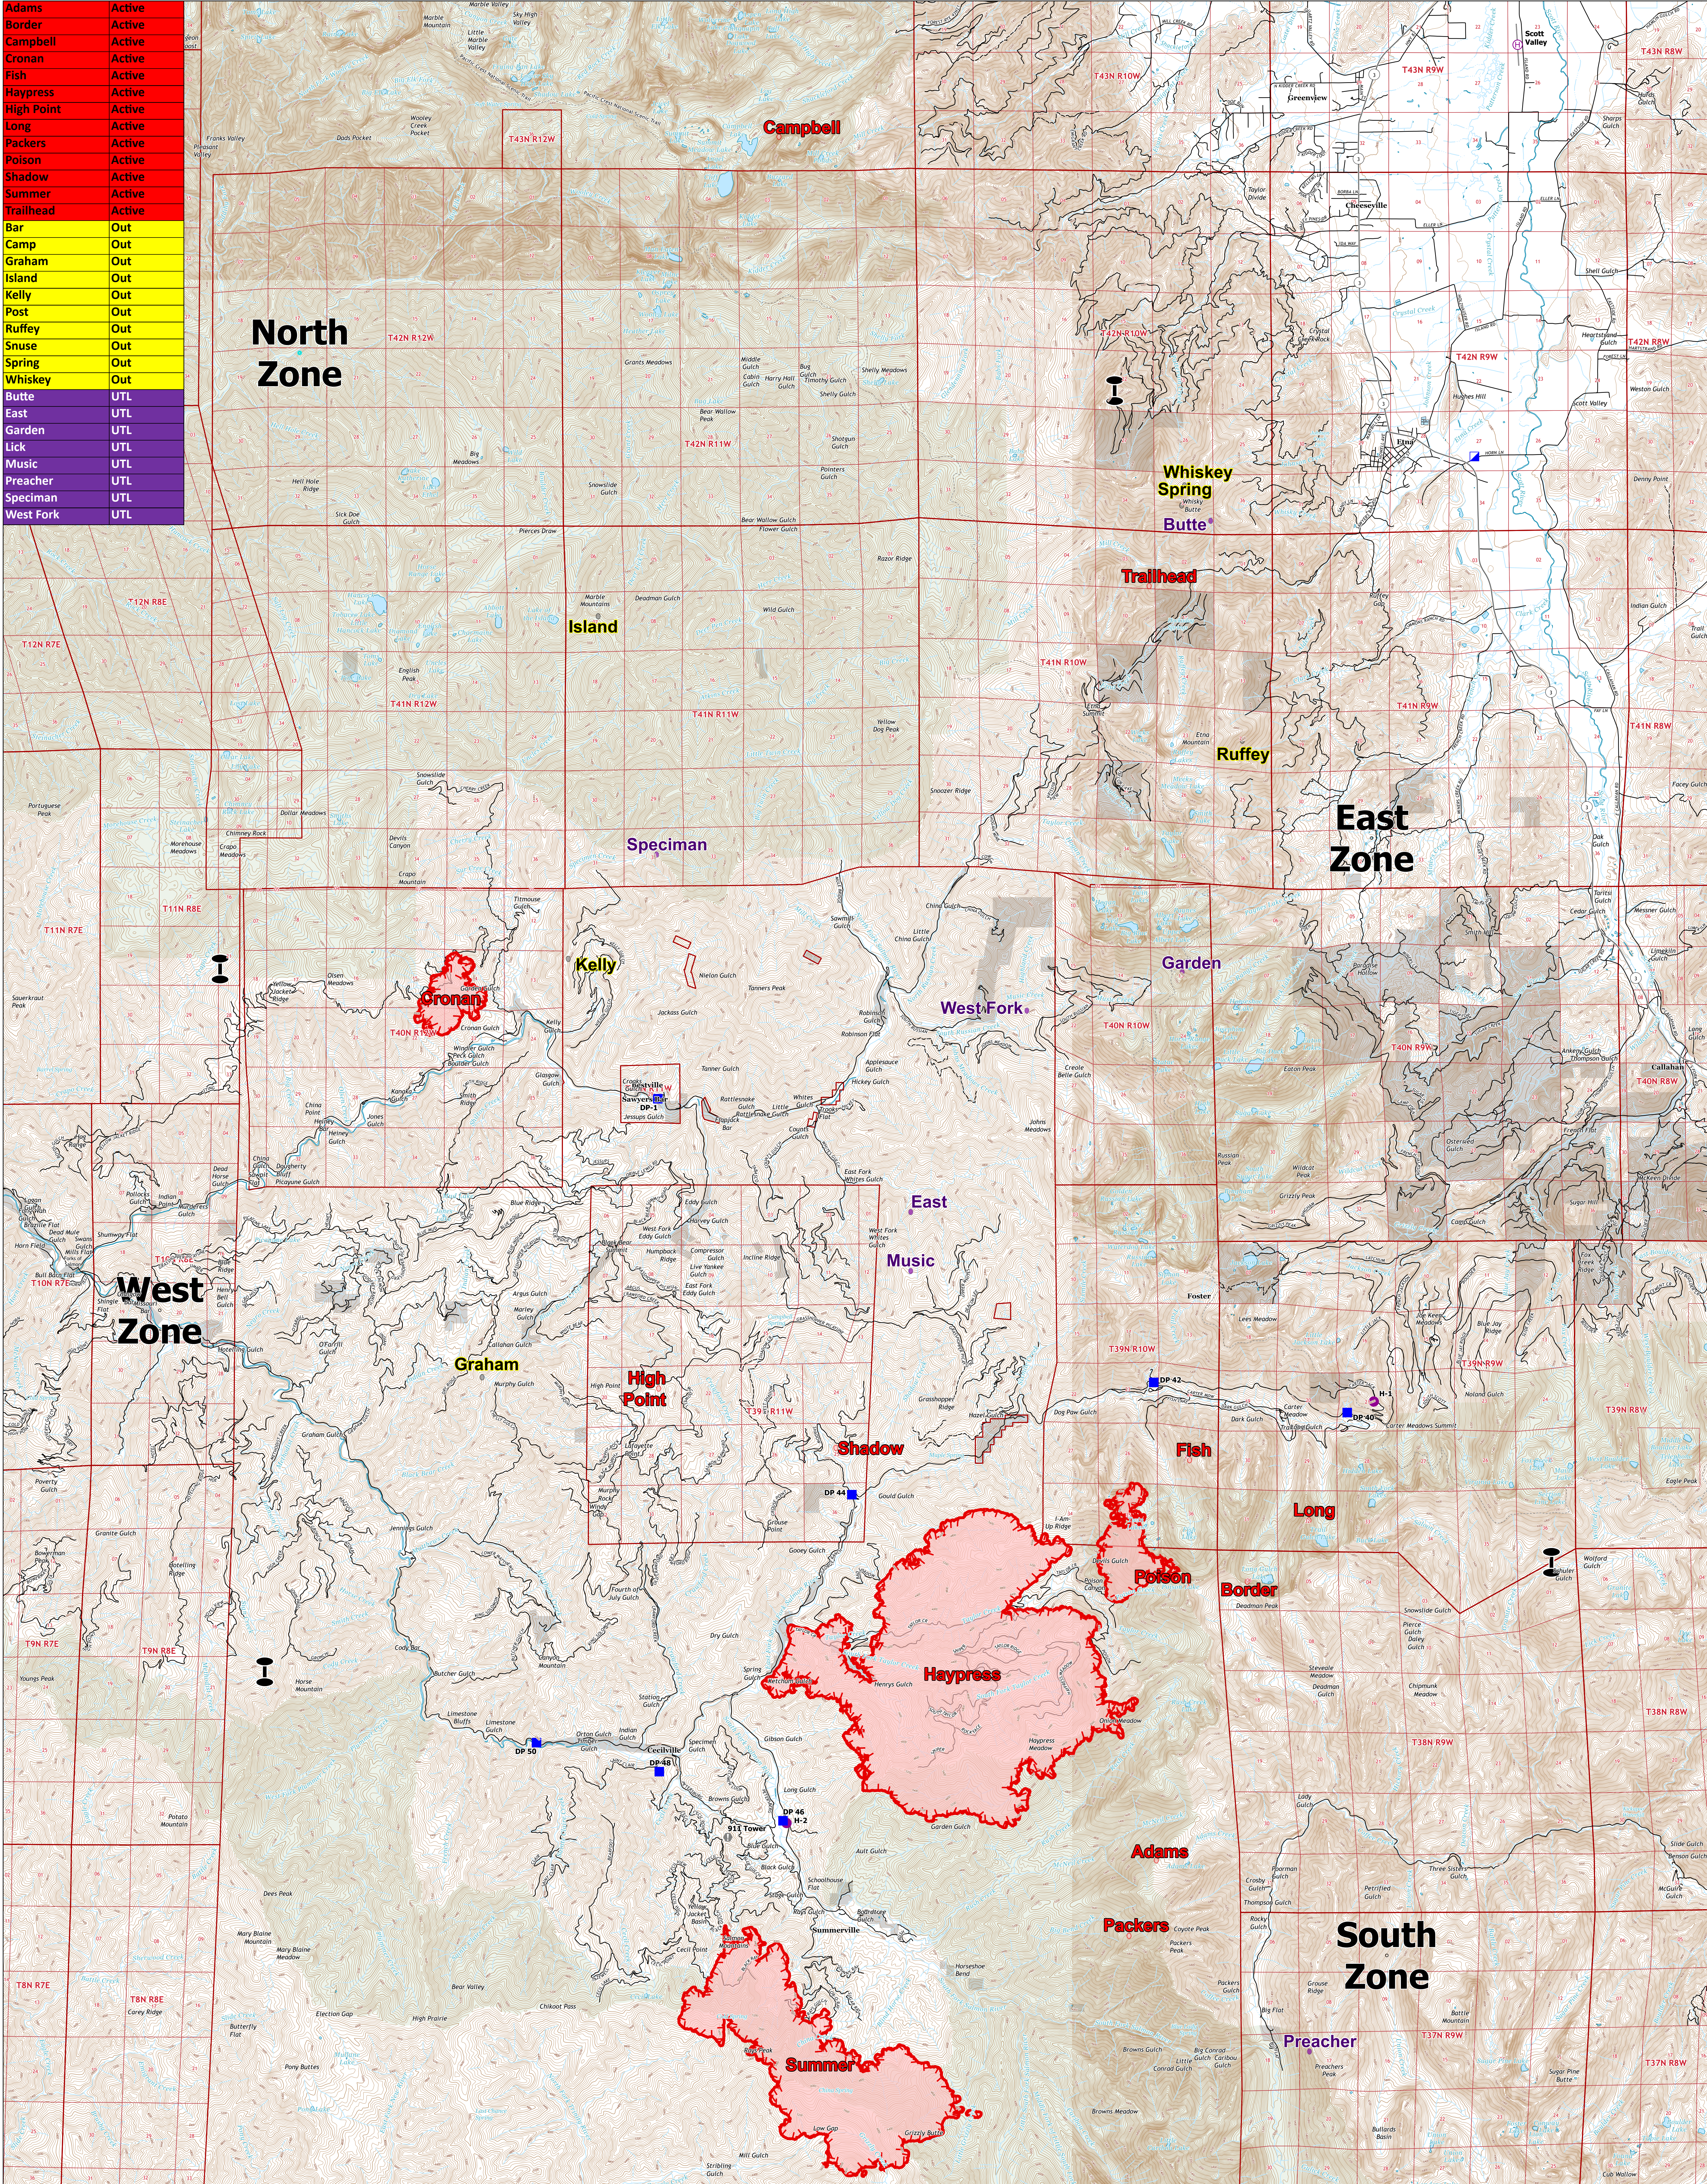

Adams	Active
Border	Active
Campbell	Active
Cronan	Active
Fish	Active
Haypress	Active
High Point	Active
Long	Active
Packers	Active
Poison	Active
Shadow	Active
Summer	Active
Trailhead	Active
Bar	Out
Camp	Out
Graham	Out
Island	Out
Kelly	Out
Post	Out
Ruffey	Out
Snuse	Out
Spring	Out
Whiskey	Out
Butte	UTL
East	UTL
Garden	UTL
Lick	UTL
Music	UTL
Preacher	UTL
Speciman	UTL
West Fork	UTL

- Air Operations**
  - Helispot
  - Helibase
- Assignment Breaks**
  - Zone Break
- Logistics**
  - Incident Command Post
  - Drop Point
- Reference**
  - Value at Risk
  - Fire Edge
  - Active
- Legend**
  - Out
  - UTL
  - Wilderness
  - PRIVATE