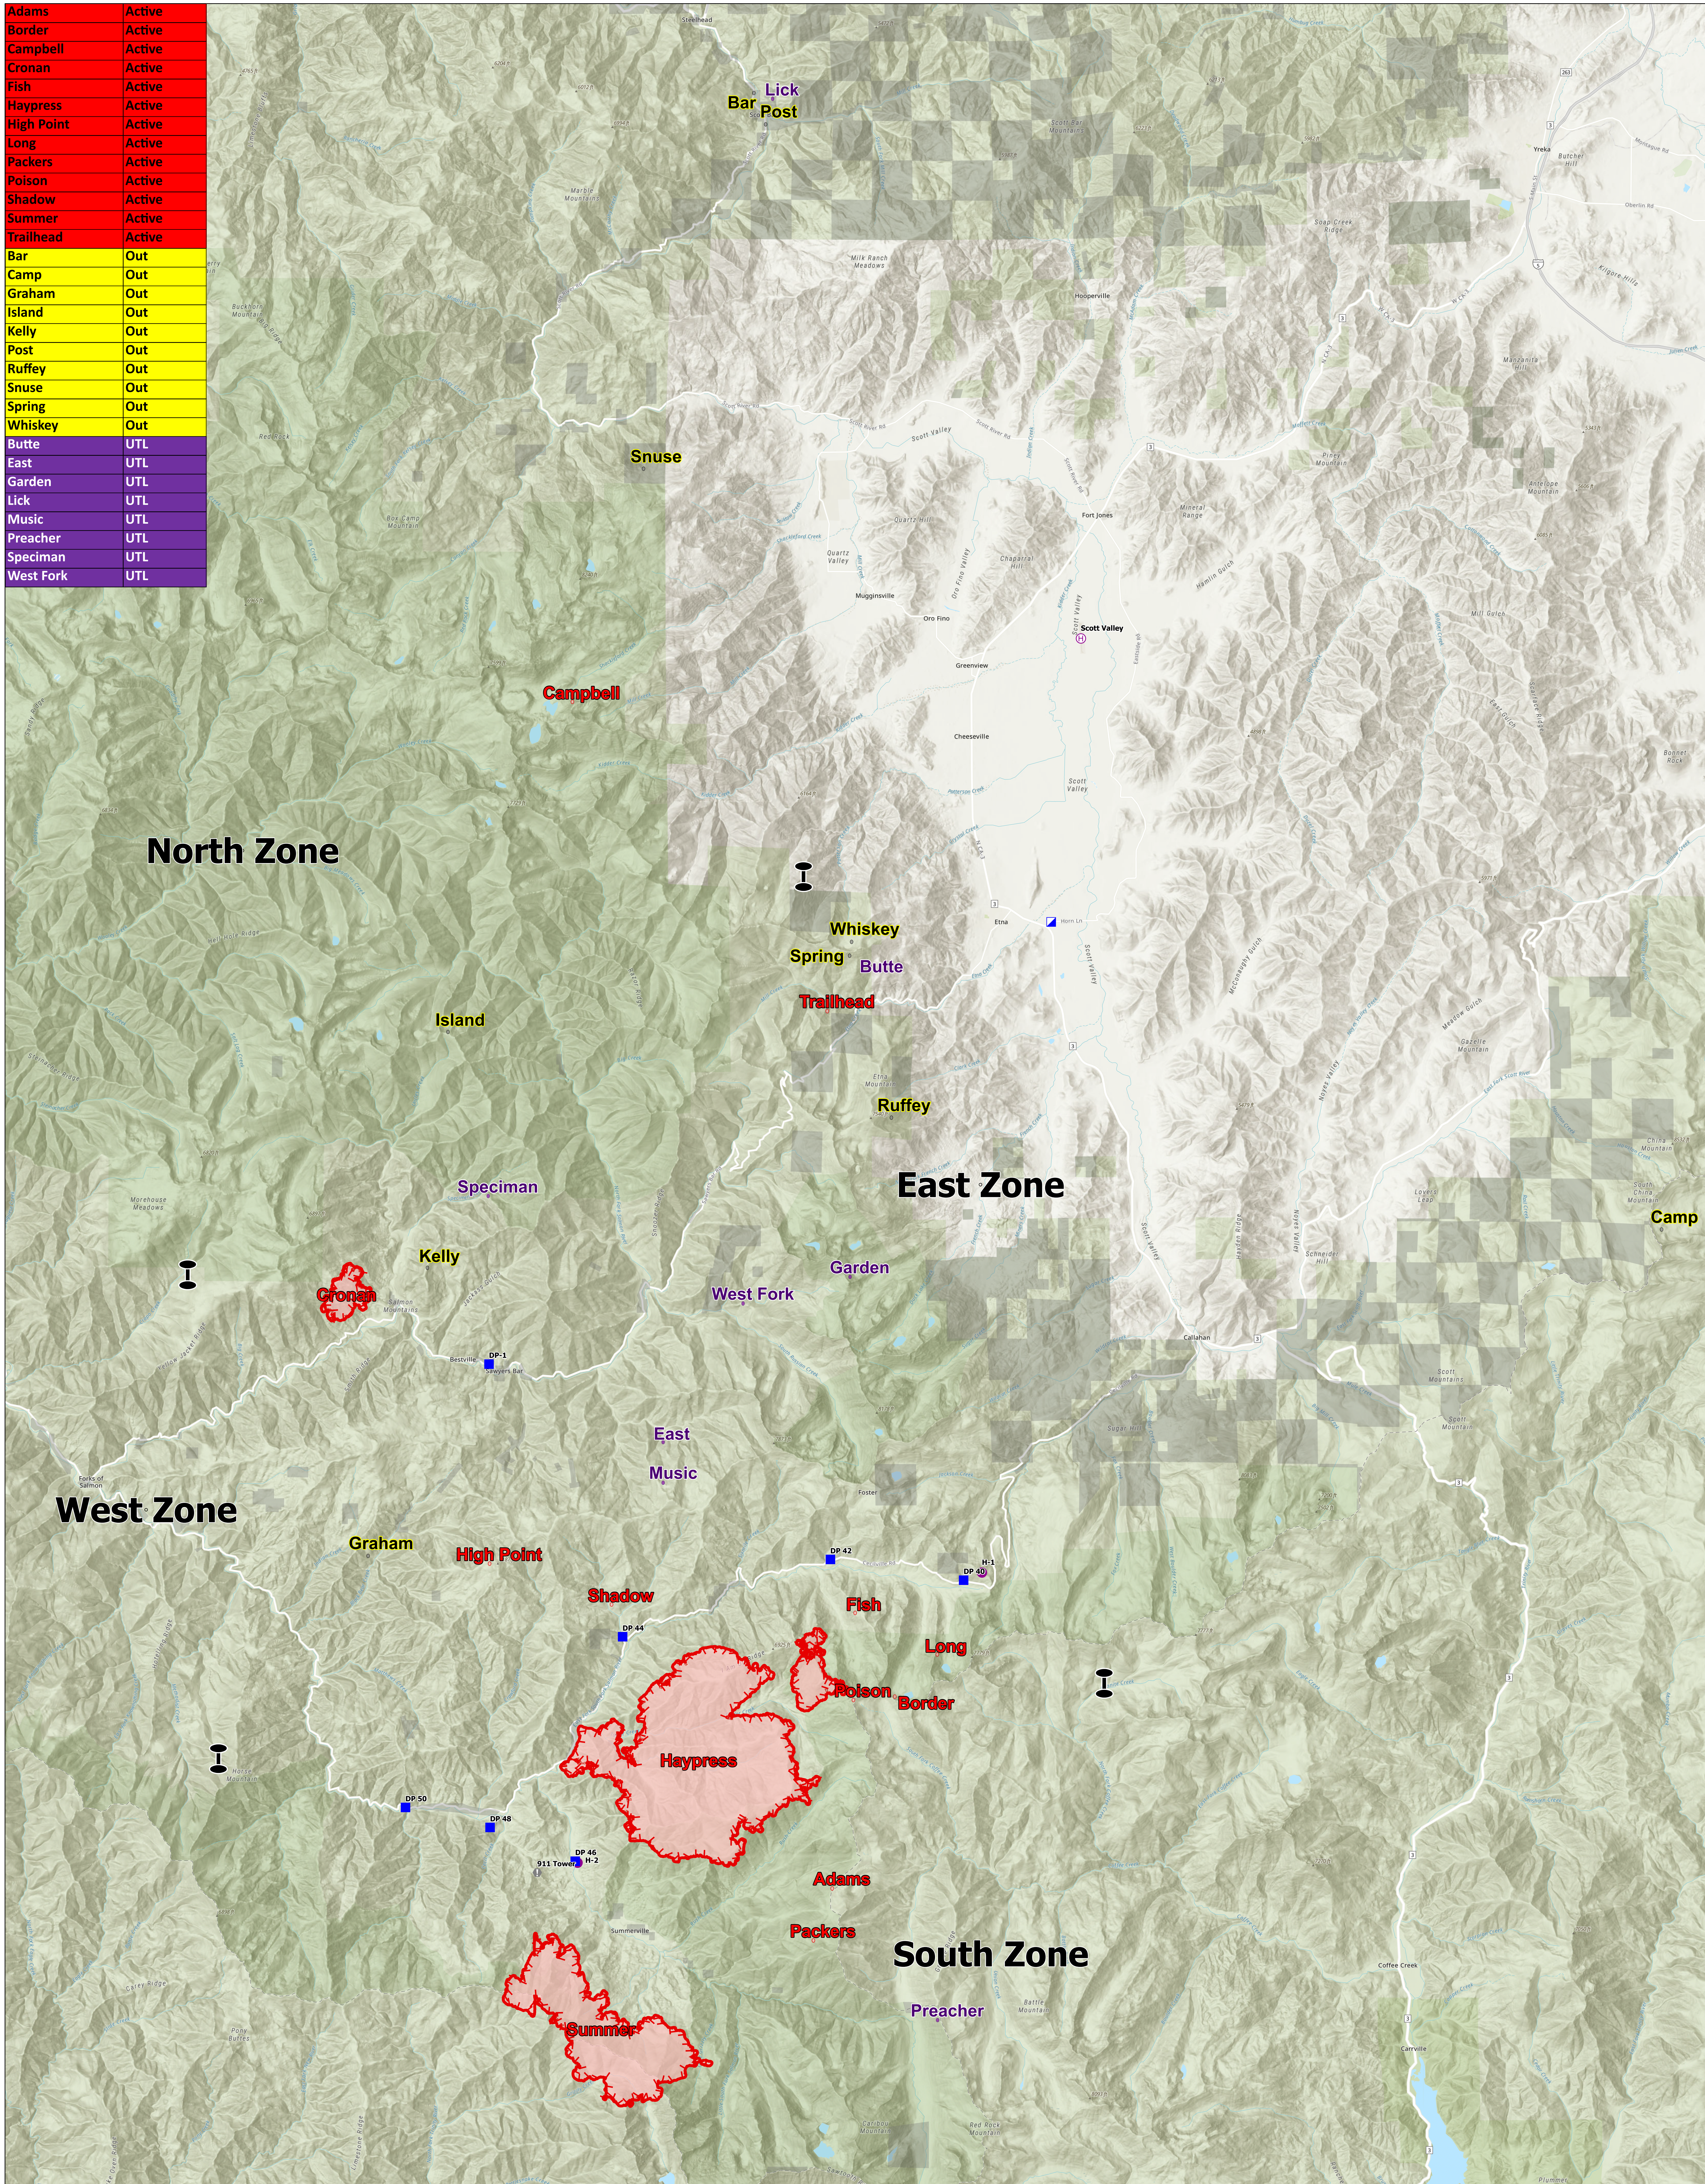

Adams	Active
Border	Active
Campbell	Active
Cronan	Active
Fish	Active
Haypress	Active
High Point	Active
Long	Active
Packers	Active
Poison	Active
Shadow	Active
Summer	Active
Trailhead	Active
Bar	Out
Camp	Out
Graham	Out
Island	Out
Kelly	Out
Post	Out
Ruffey	Out
Snuse	Out
Spring	Out
Whiskey	Out
Butte	UTL
East	UTL
Garden	UTL
Lick	UTL
Music	UTL
Preacher	UTL
Speciman	UTL
West Fork	UTL

- Air Operations**
 - Helispot
 - Helibase
- Assignment Breaks**
 - Zone Break
- Logistics**
 - Incident Command Post
 - Drop Point
- Reference**
 - Value at Risk
 - Fire Edge
 - Active

- Out
- UTL
- Wilderness
- PRIVATE