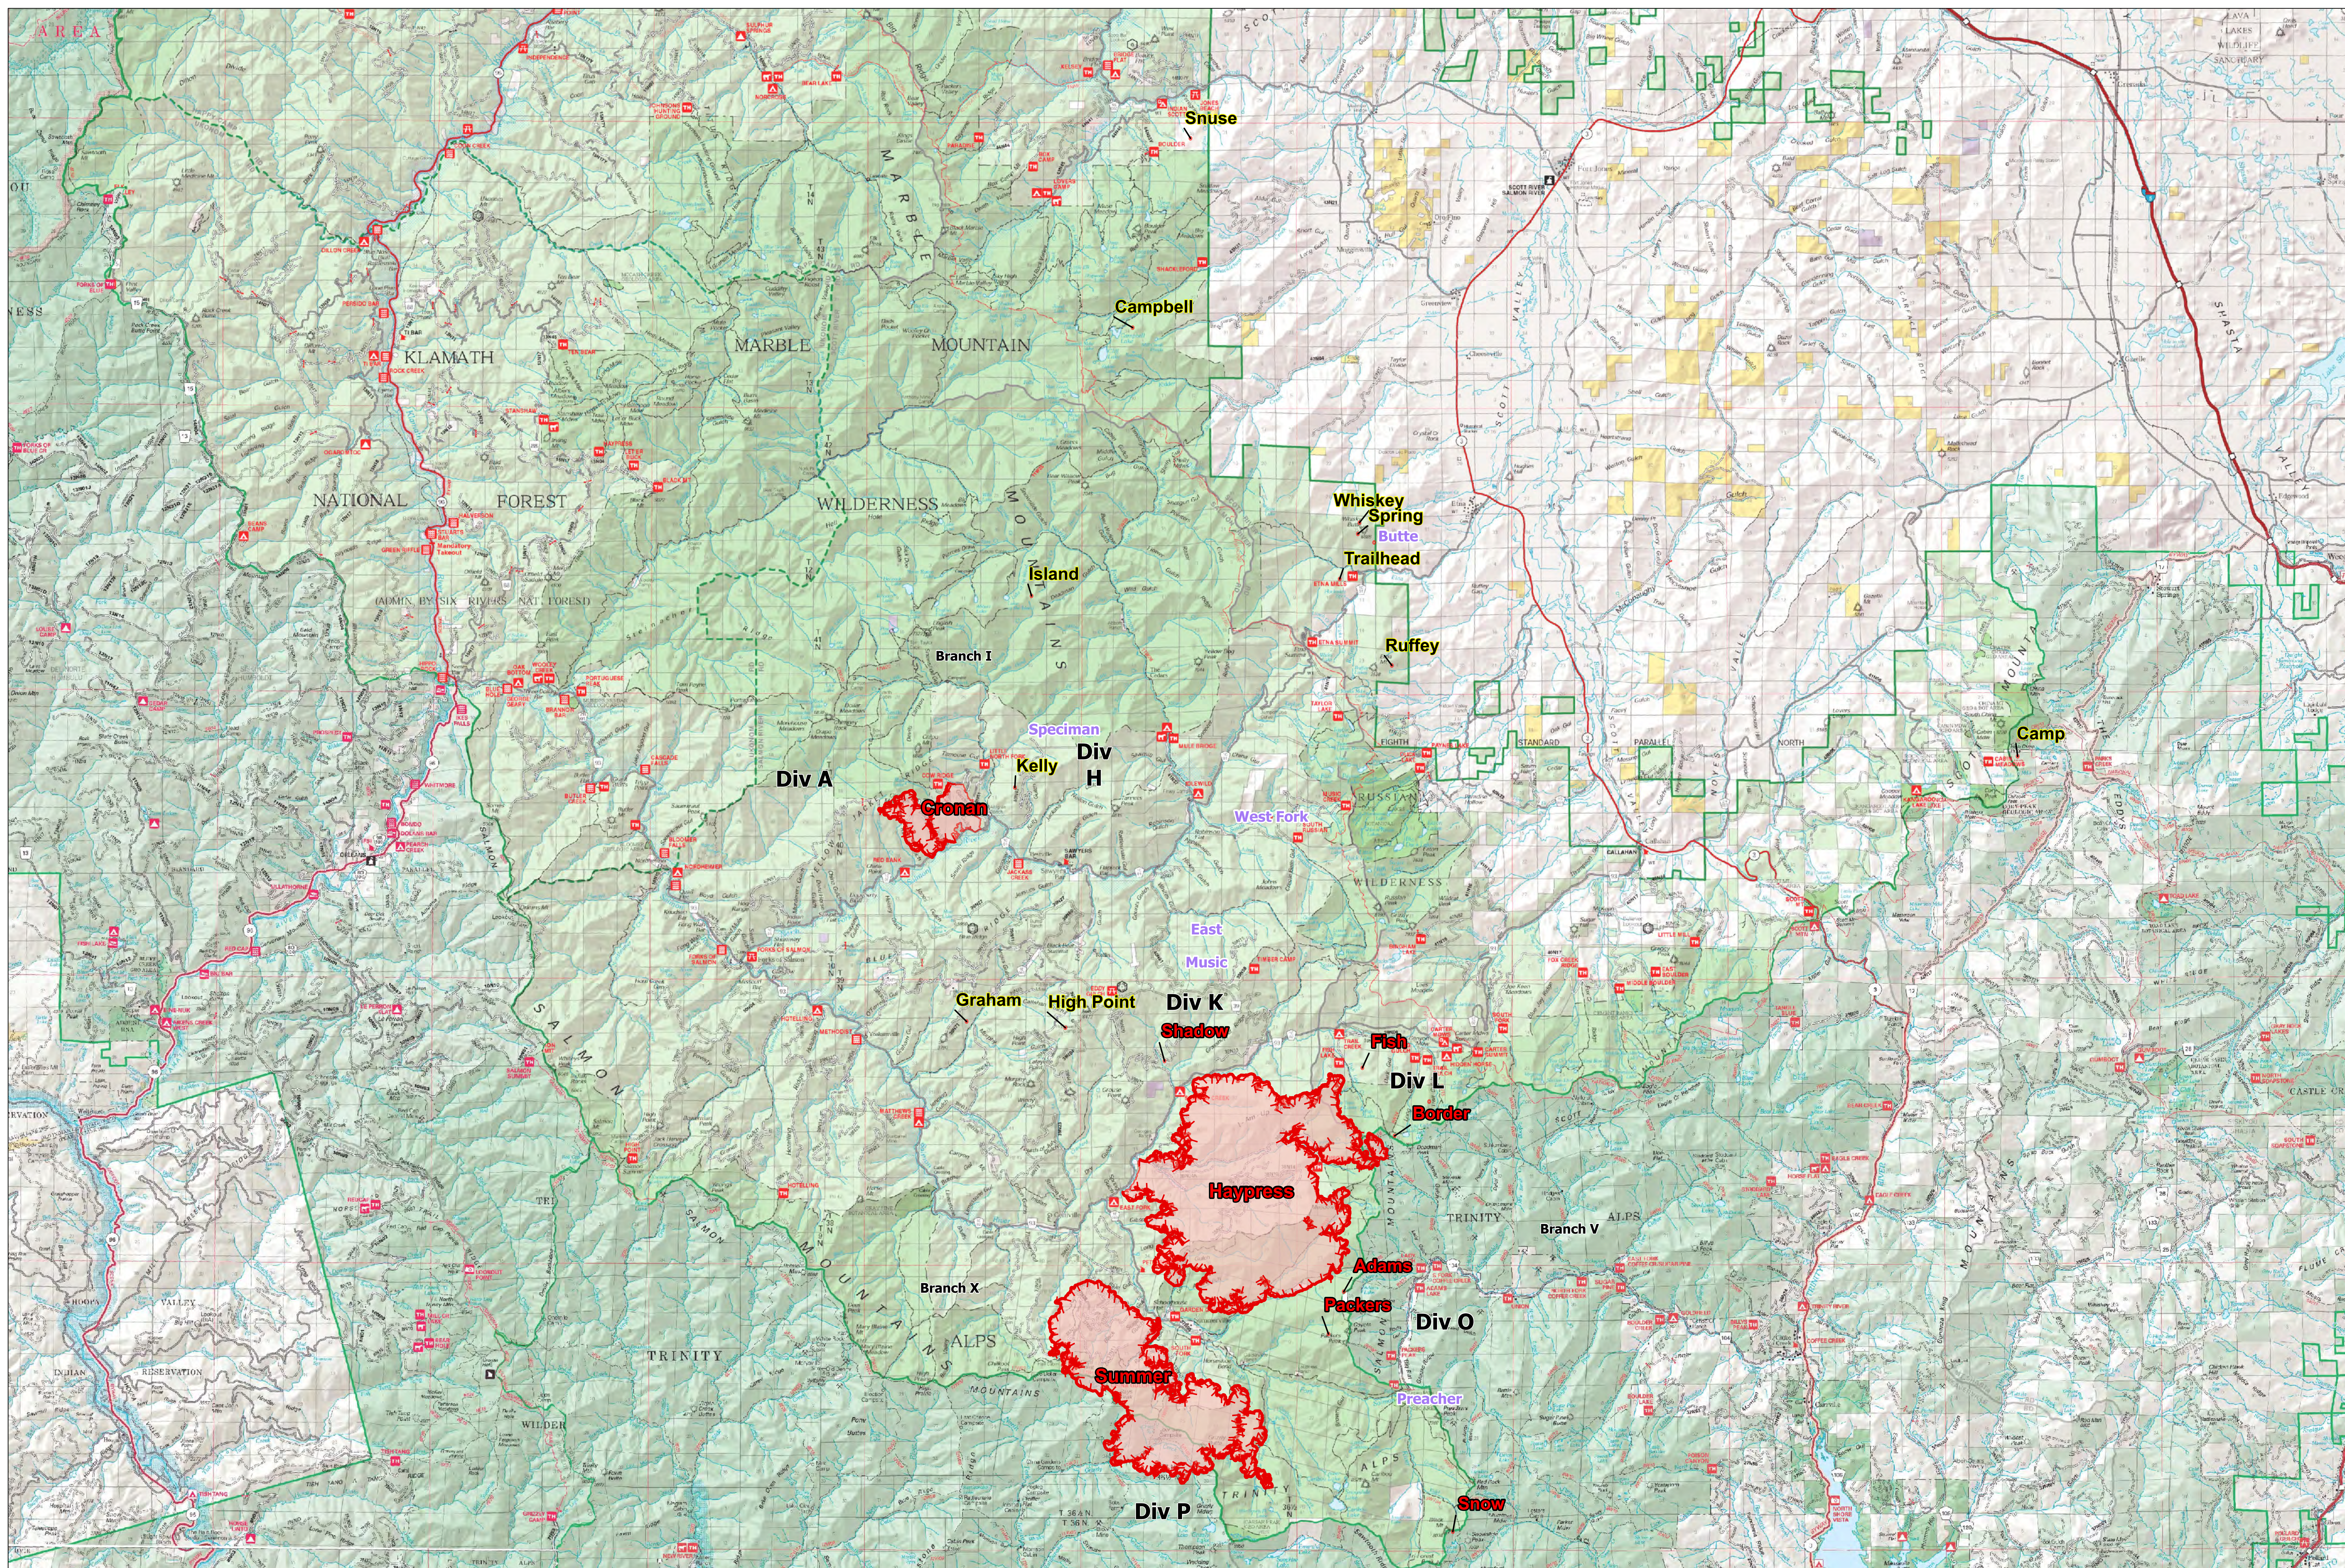

August 13, 2021

CA-KNF-006385

INFORMATION

Map navigation and scale information:

- North arrow pointing up.
- QR code for more information.
- Legend: Red line for Fire Edge, Red dashed line for Wildfire Daily Fire Perimeter.
- Scale bar: 0 to 12 Miles.

Agency logos and coordinate information:

- Forest Service logo (US Department of Agriculture).
- Southwest Forestry Experiment Station logo.
- Text: Name: NAD 1983 UTM Zone 10N