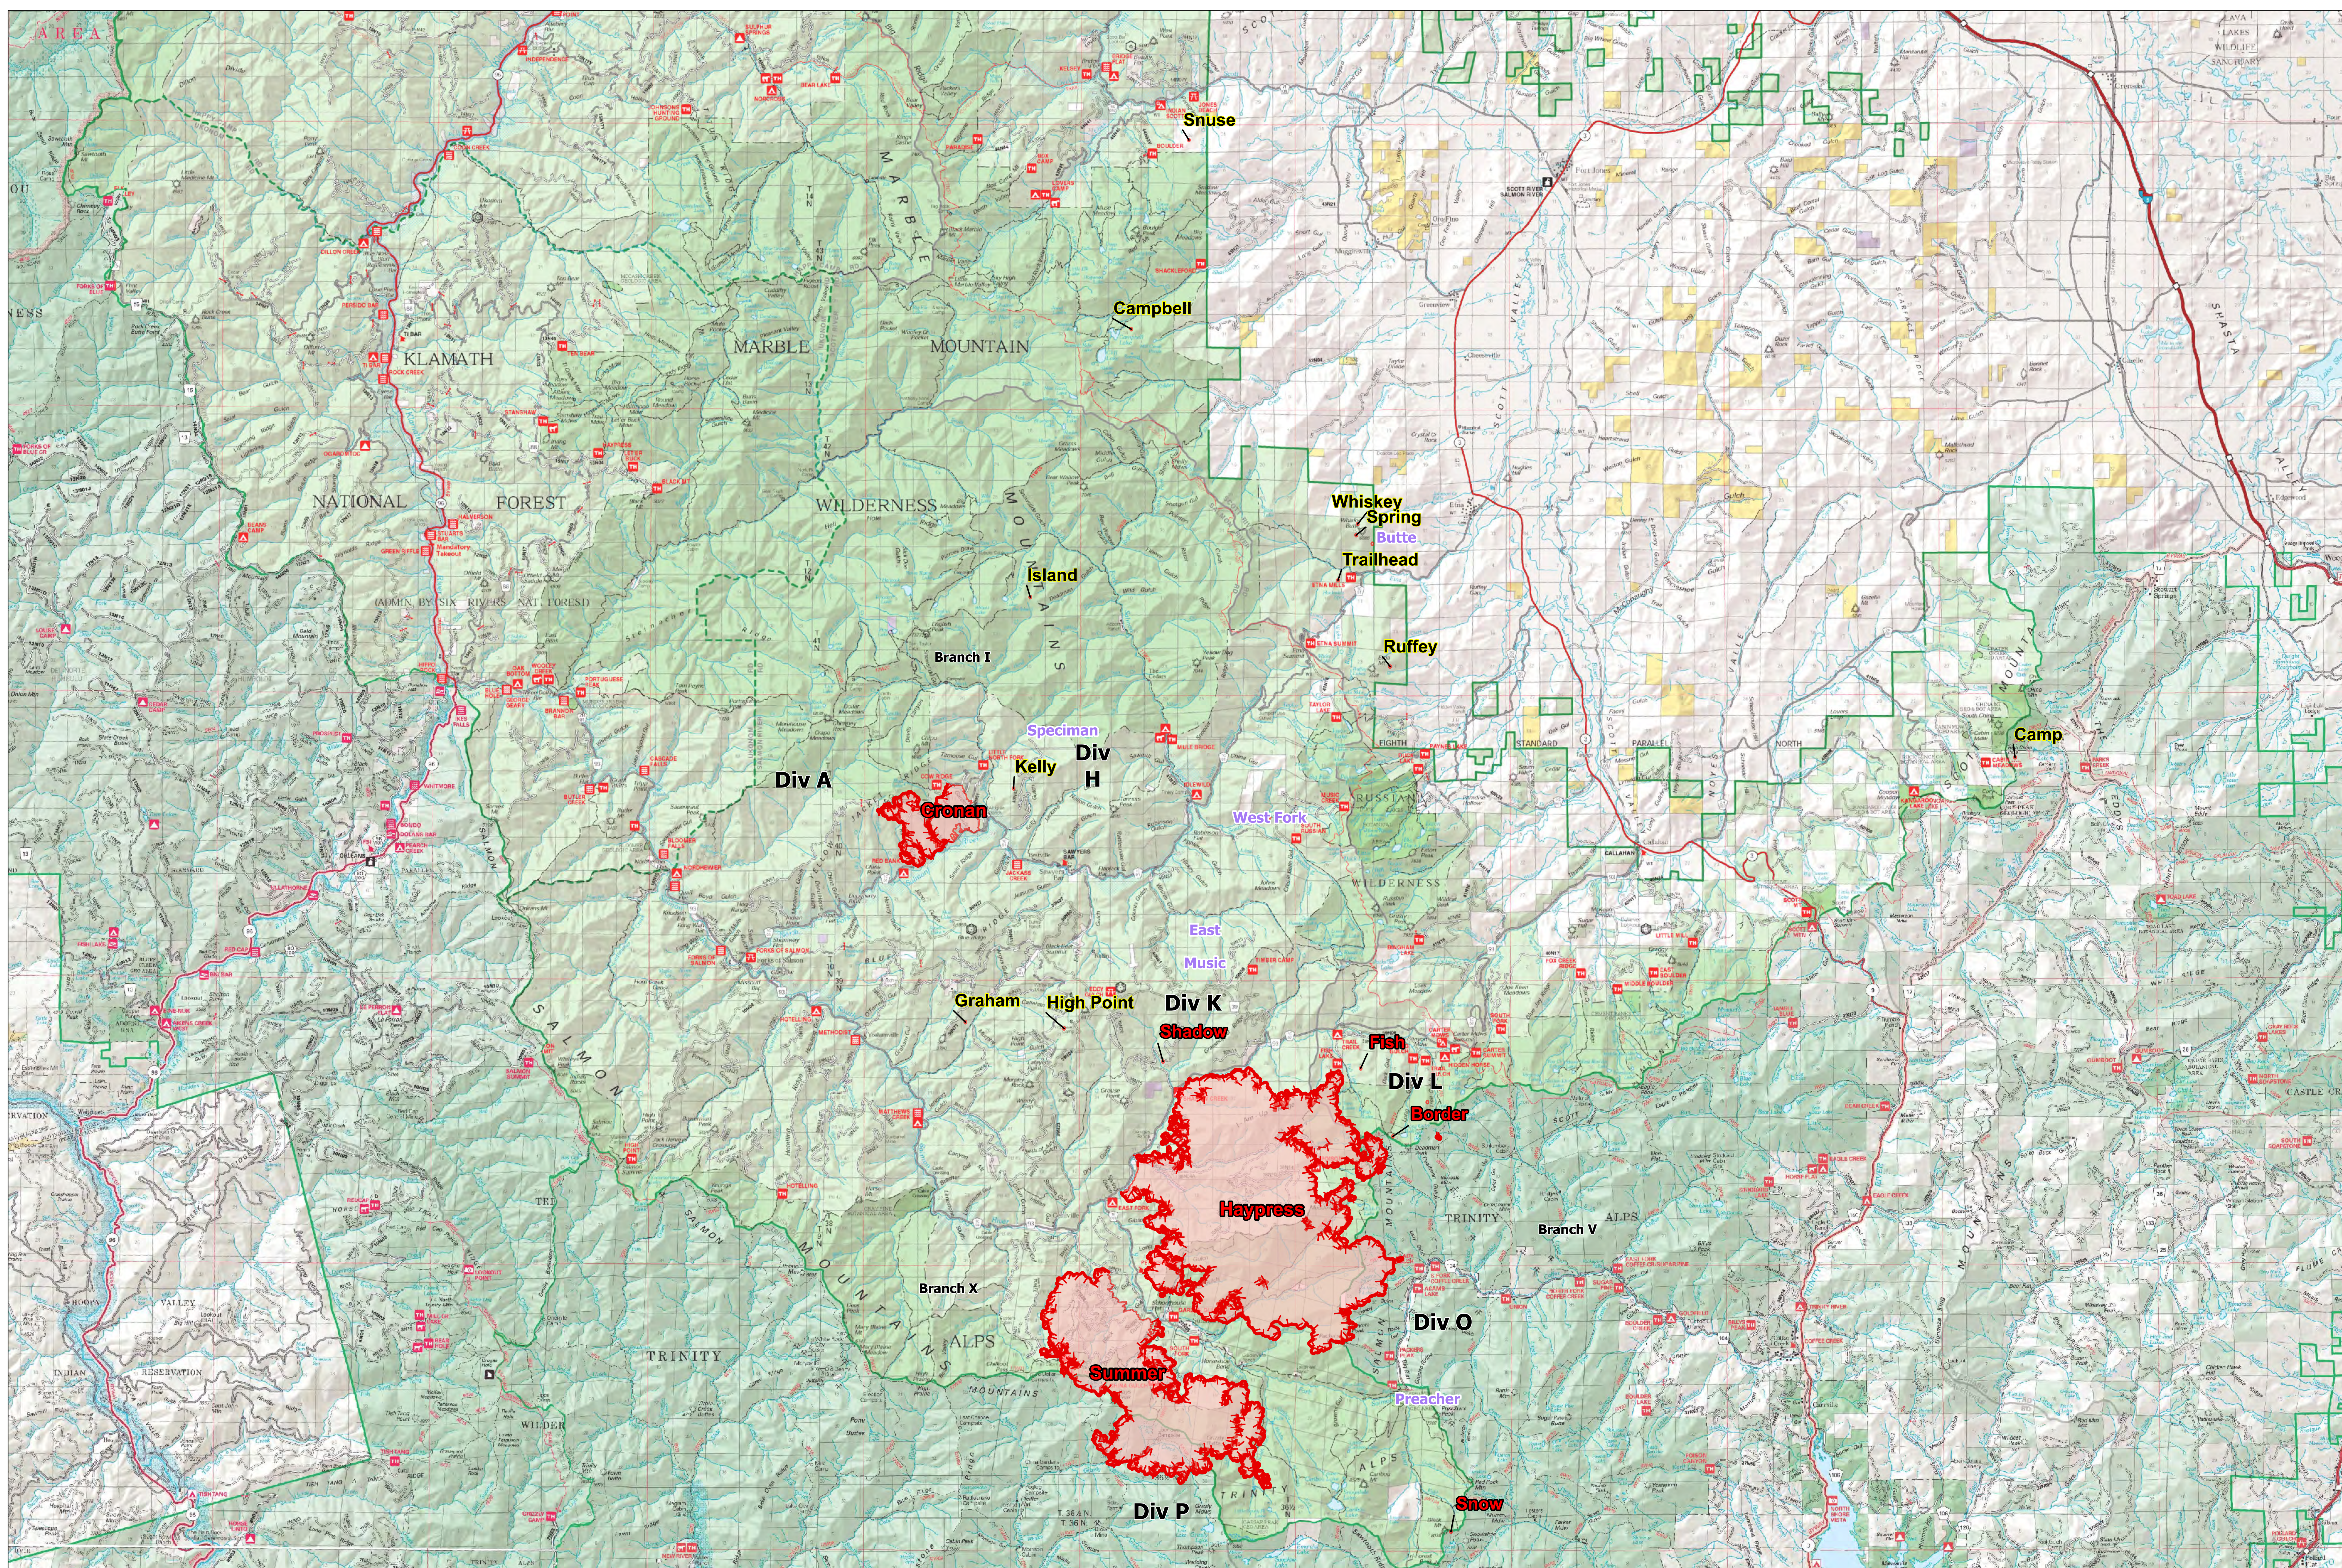

August 15, 2021

CA-KNF-006385

INFORMATION

Map navigation and scale information:

- North arrow icon
- QR code
- Scale bar: 0, 3, 6, 9, 12 Miles
- Legend: Fire Edge (red line), Wildlife Daily Fire Perimeter (dashed line)

Agency logos and metadata:

- US Forest Service logo
- California Department of Agriculture logo
- California State University logo
- Text: Name: NAD 1983 UTM Zone 10N