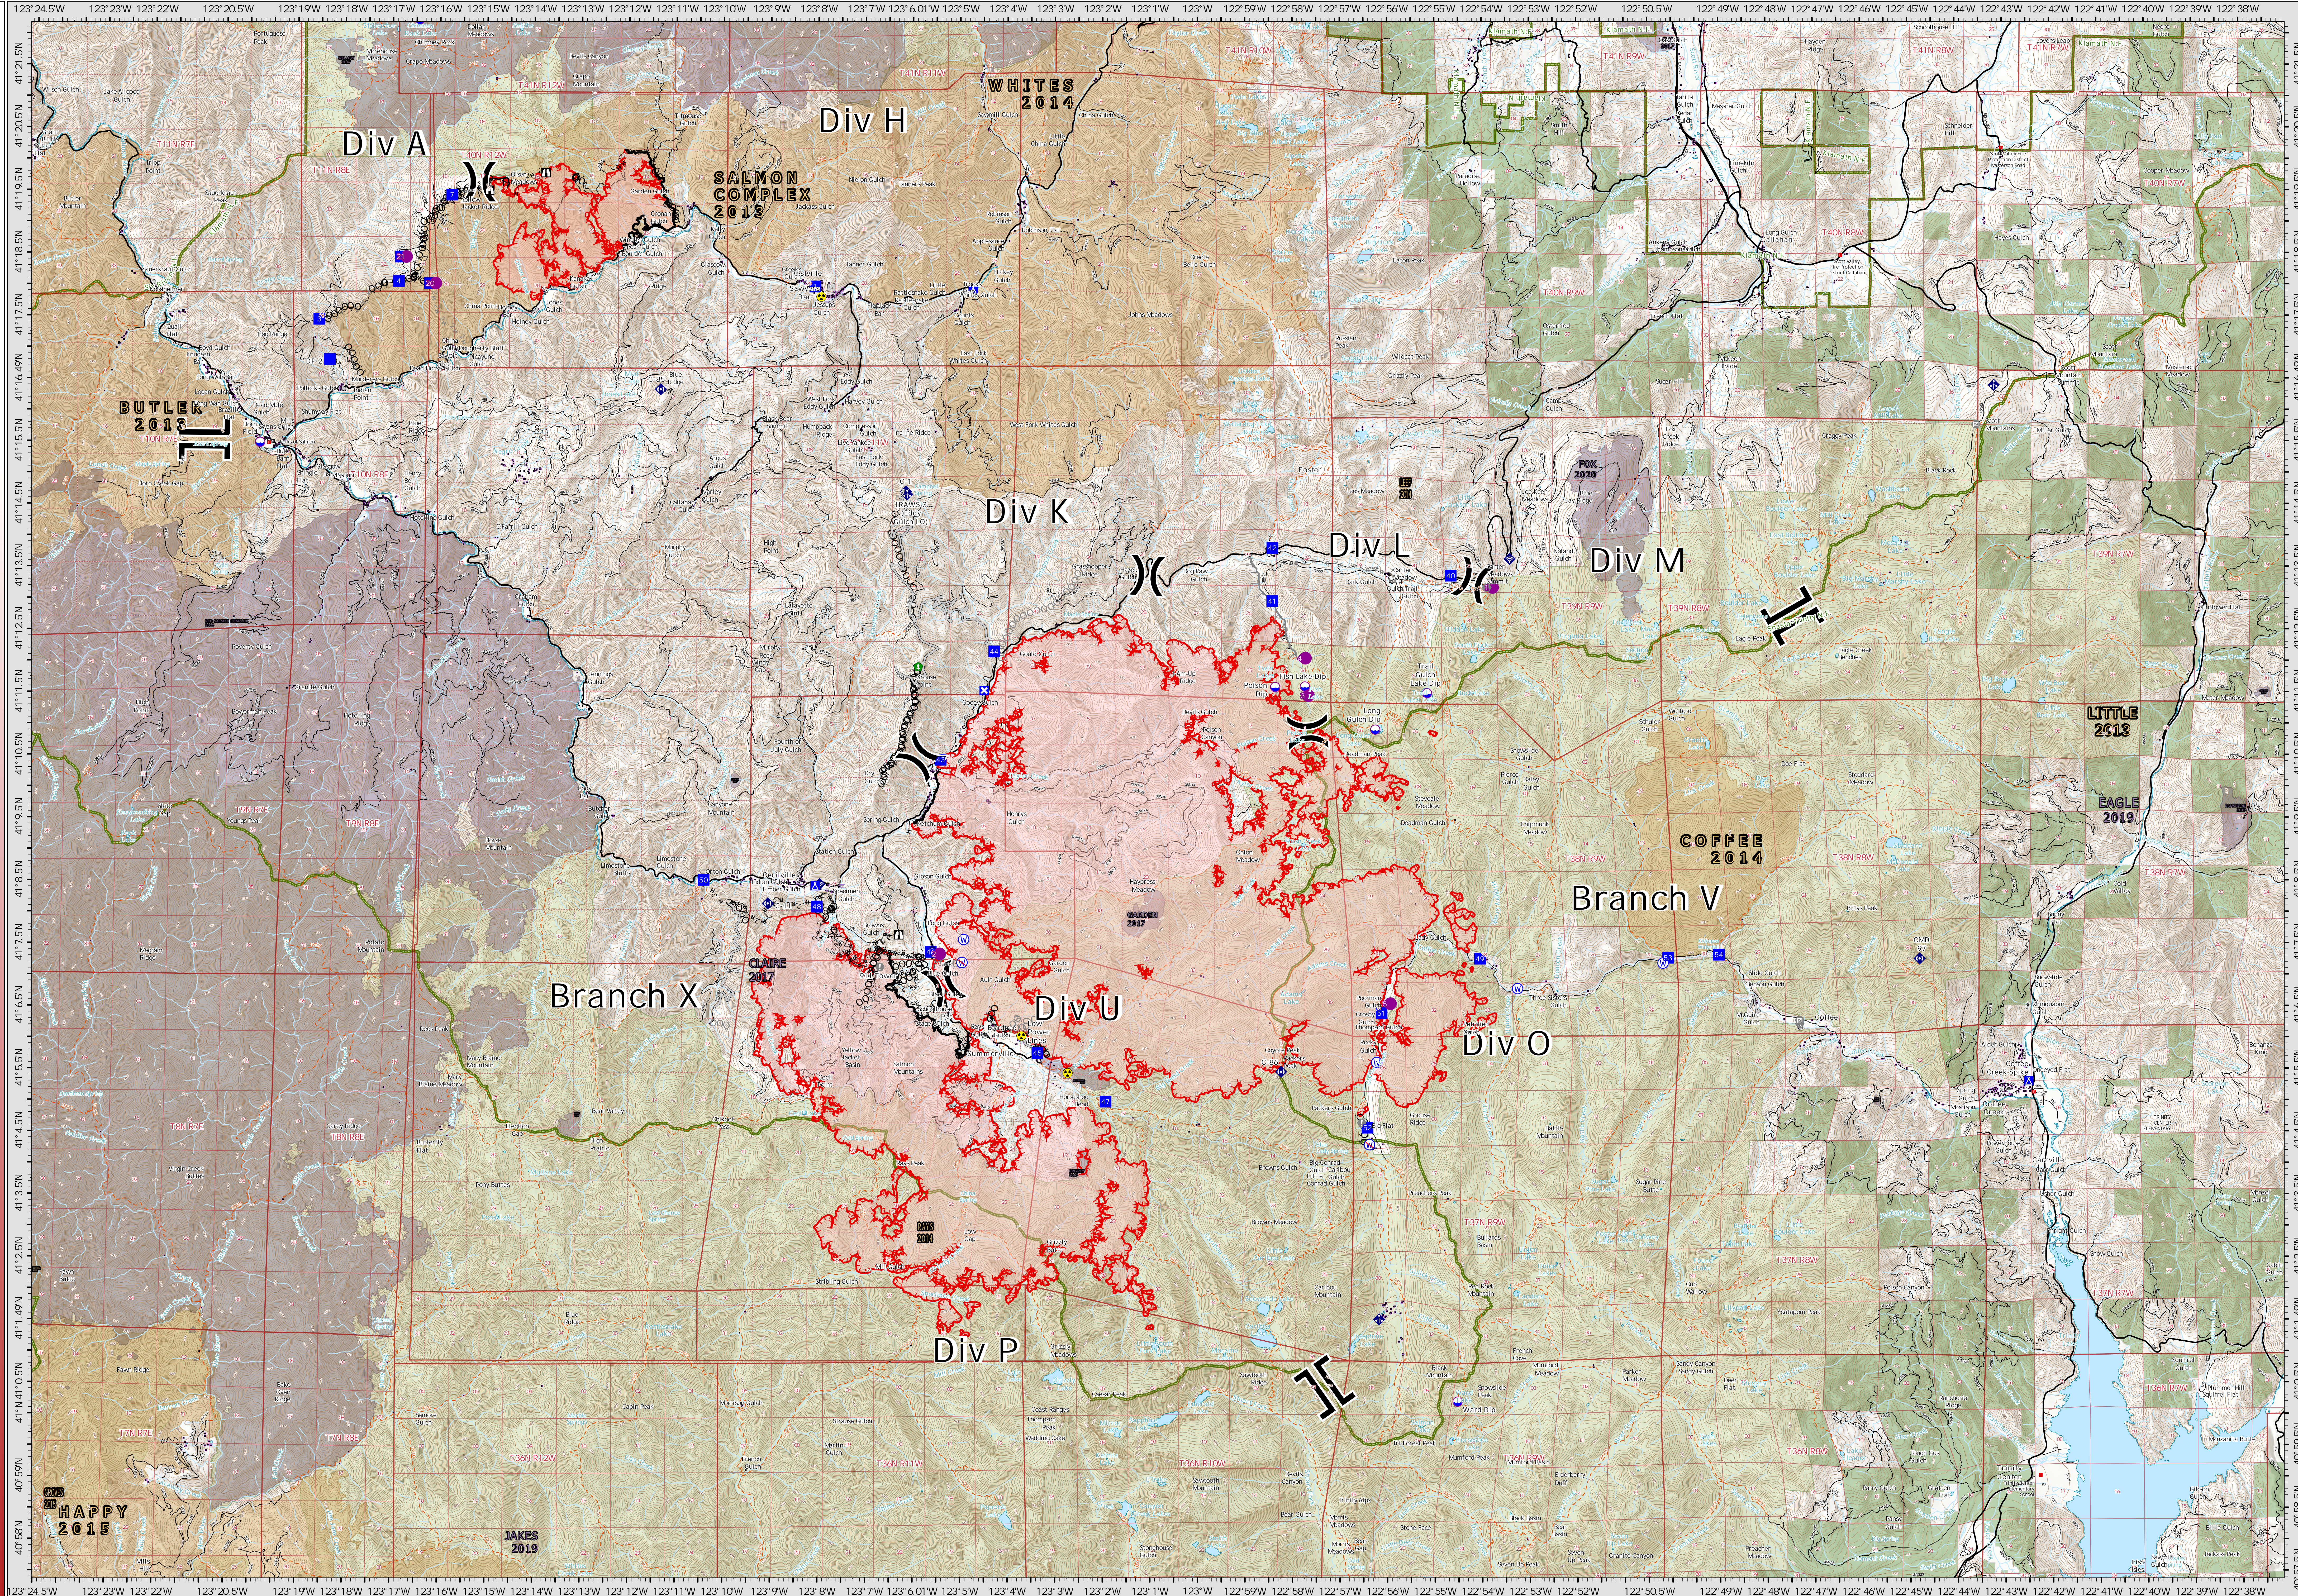

8/19/21 07:00

OPERATIONS

River Complex

CA-KNF-006385
8/19/21 07:00

53,033 acres
IR updated 8/17/21 21:00

- Fire Status**
- Active Fire
 - Fire History since 2013
 - 2016 - 2020
 - 2011 - 2015
 - Fire Edge
 - Contained Line
 - Completed Burnout

- Completed Dozer Line
- Completed Hand Line
- Completed Mixed Construction Line
- Completed Road as Line
- Planned Burnout
- Planned Dozer Line
- Planned Hand Line
- Planned Road as Line

- Access or Improved Road
- Dip Site
- Hellspot
- Division Break
- Branch Break
- Drop Point
- Closure

- Camp
- Lookout
- Value at Risk
- Gate
- Bridge
- Hazard Tree
- Mobile Weather Unit
- Internet Access

- Repeater
- Hazard
- Water Source
- Restricted Water Source
- National Forest Boundary
- Wilderness Area
- Private Timberland

DATEM 15 GISS Updated: 8/18/2021 23:31