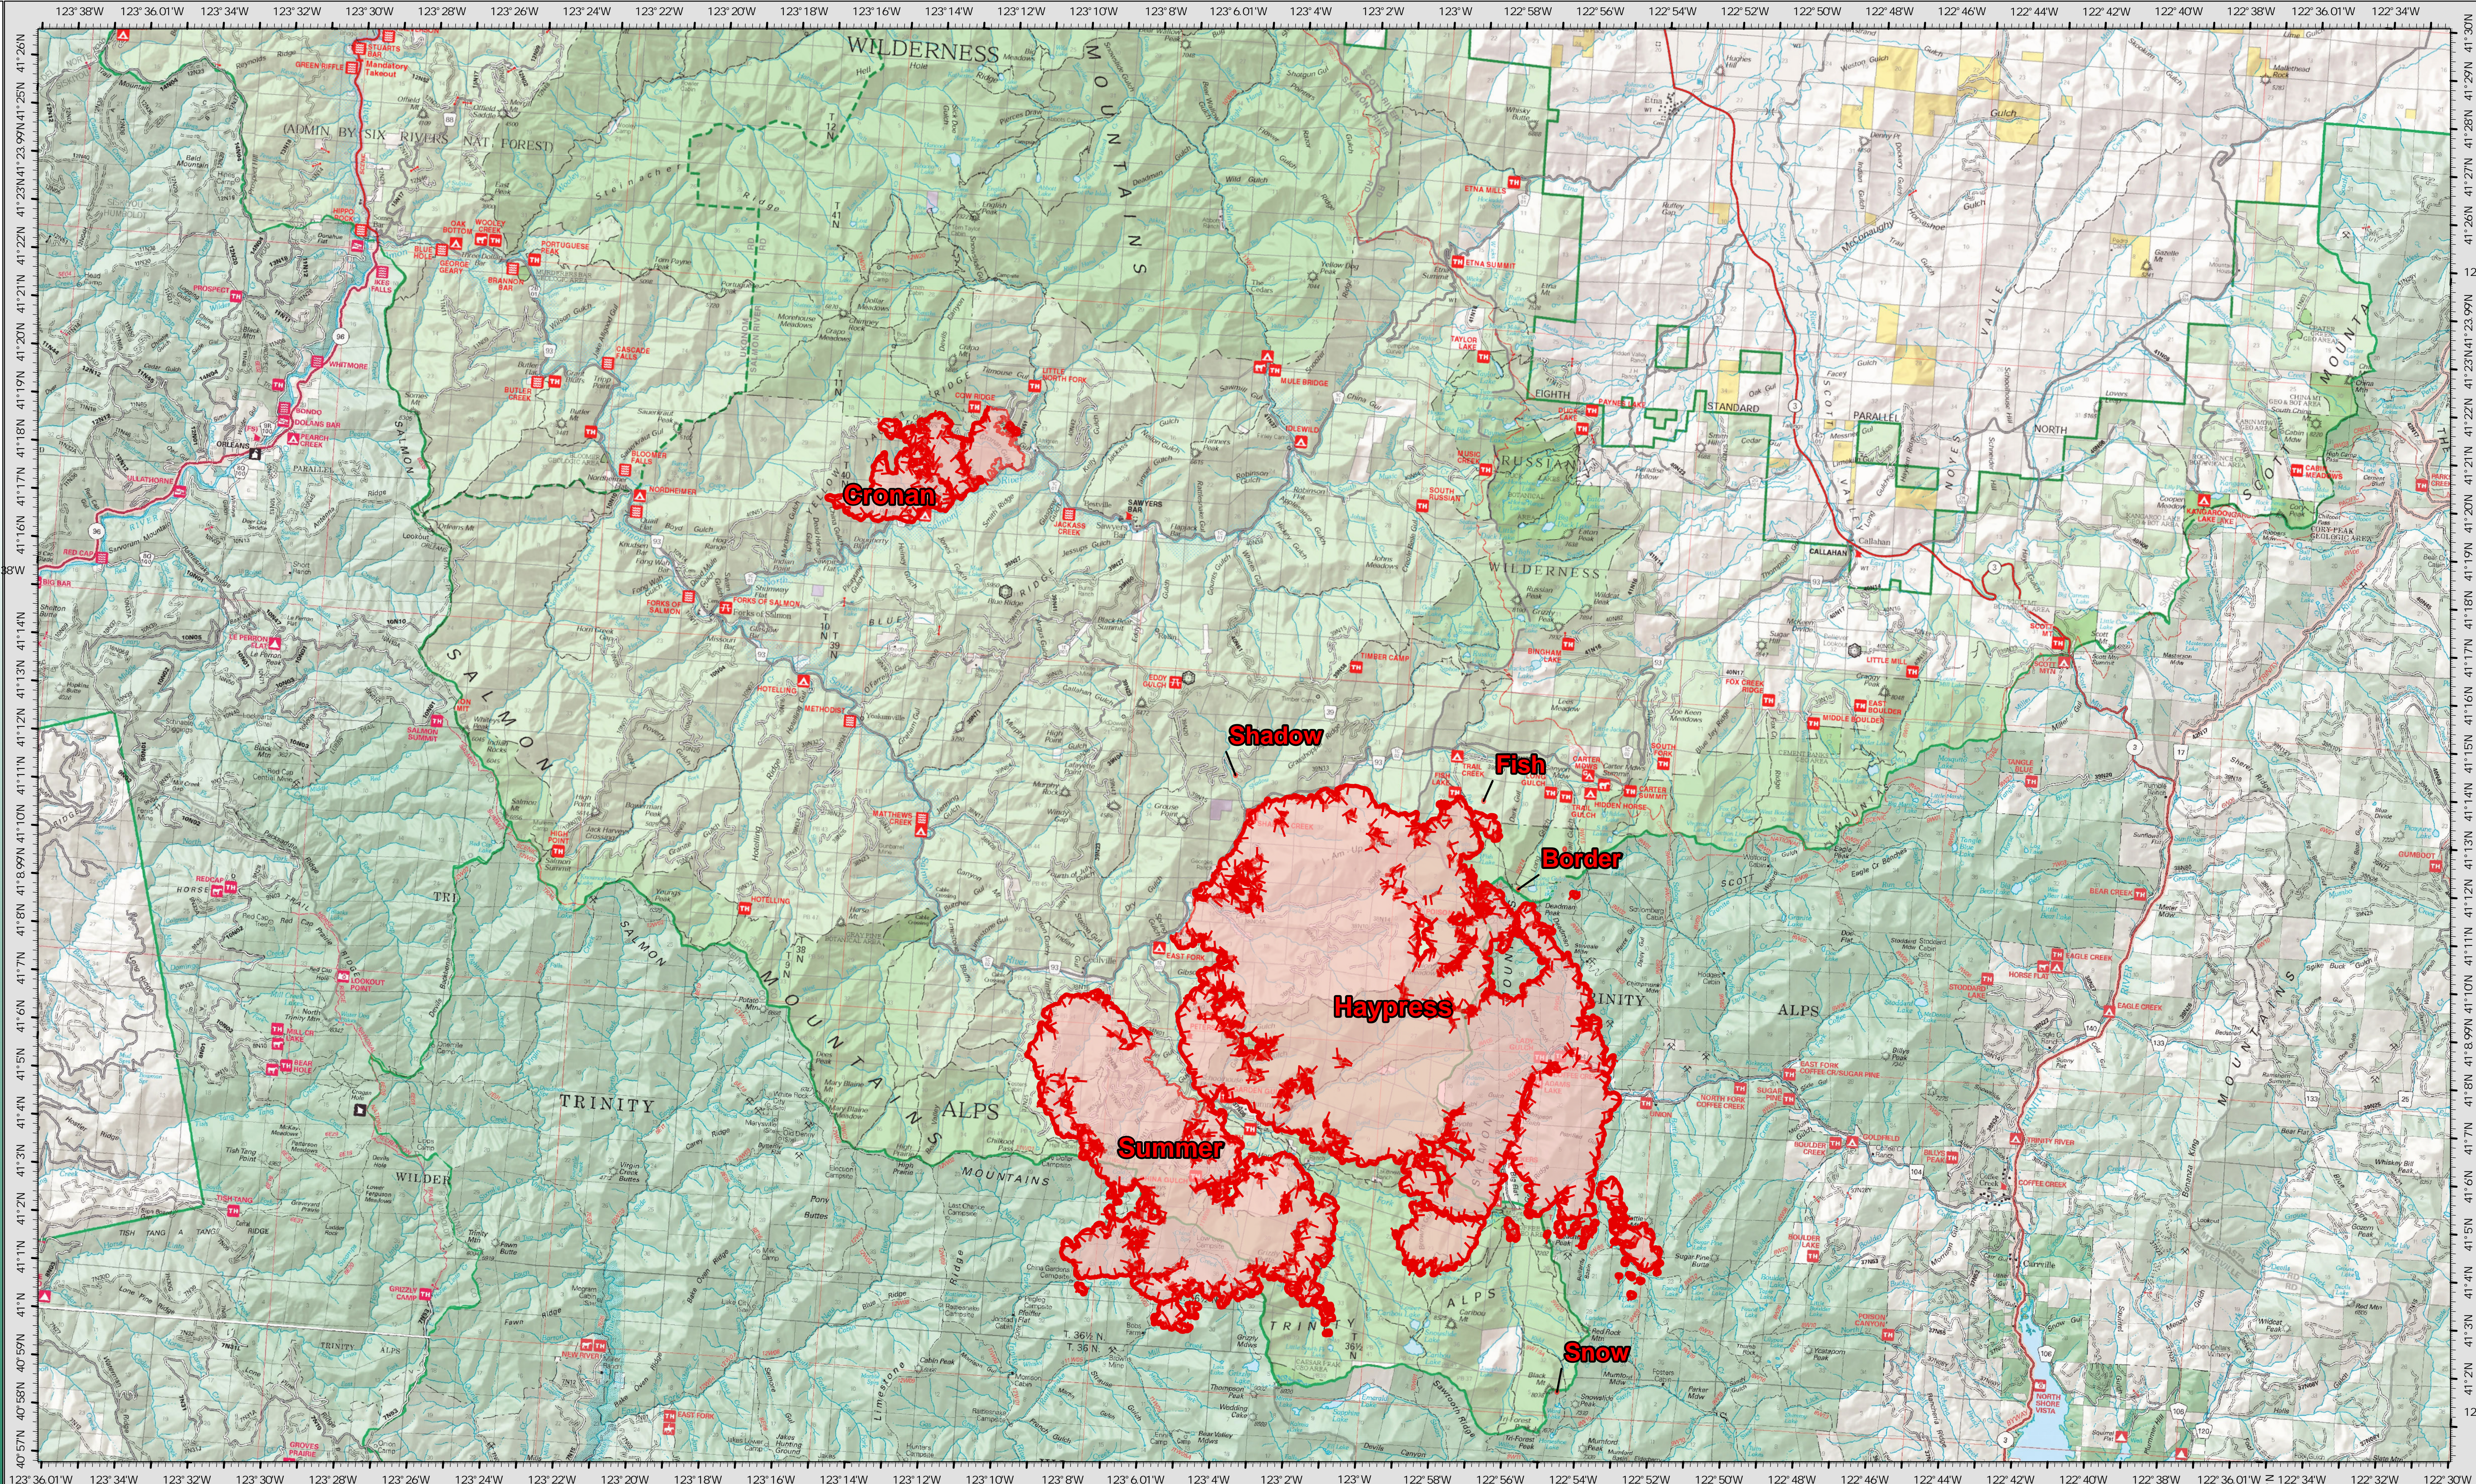

8/20/21 07:00

PUBLIC INFORMATION

**River Complex
CA-KNF-006385**

8/20/21 07:00

-  Fire Edge
-  Wildfire Daily Fire Perimeter