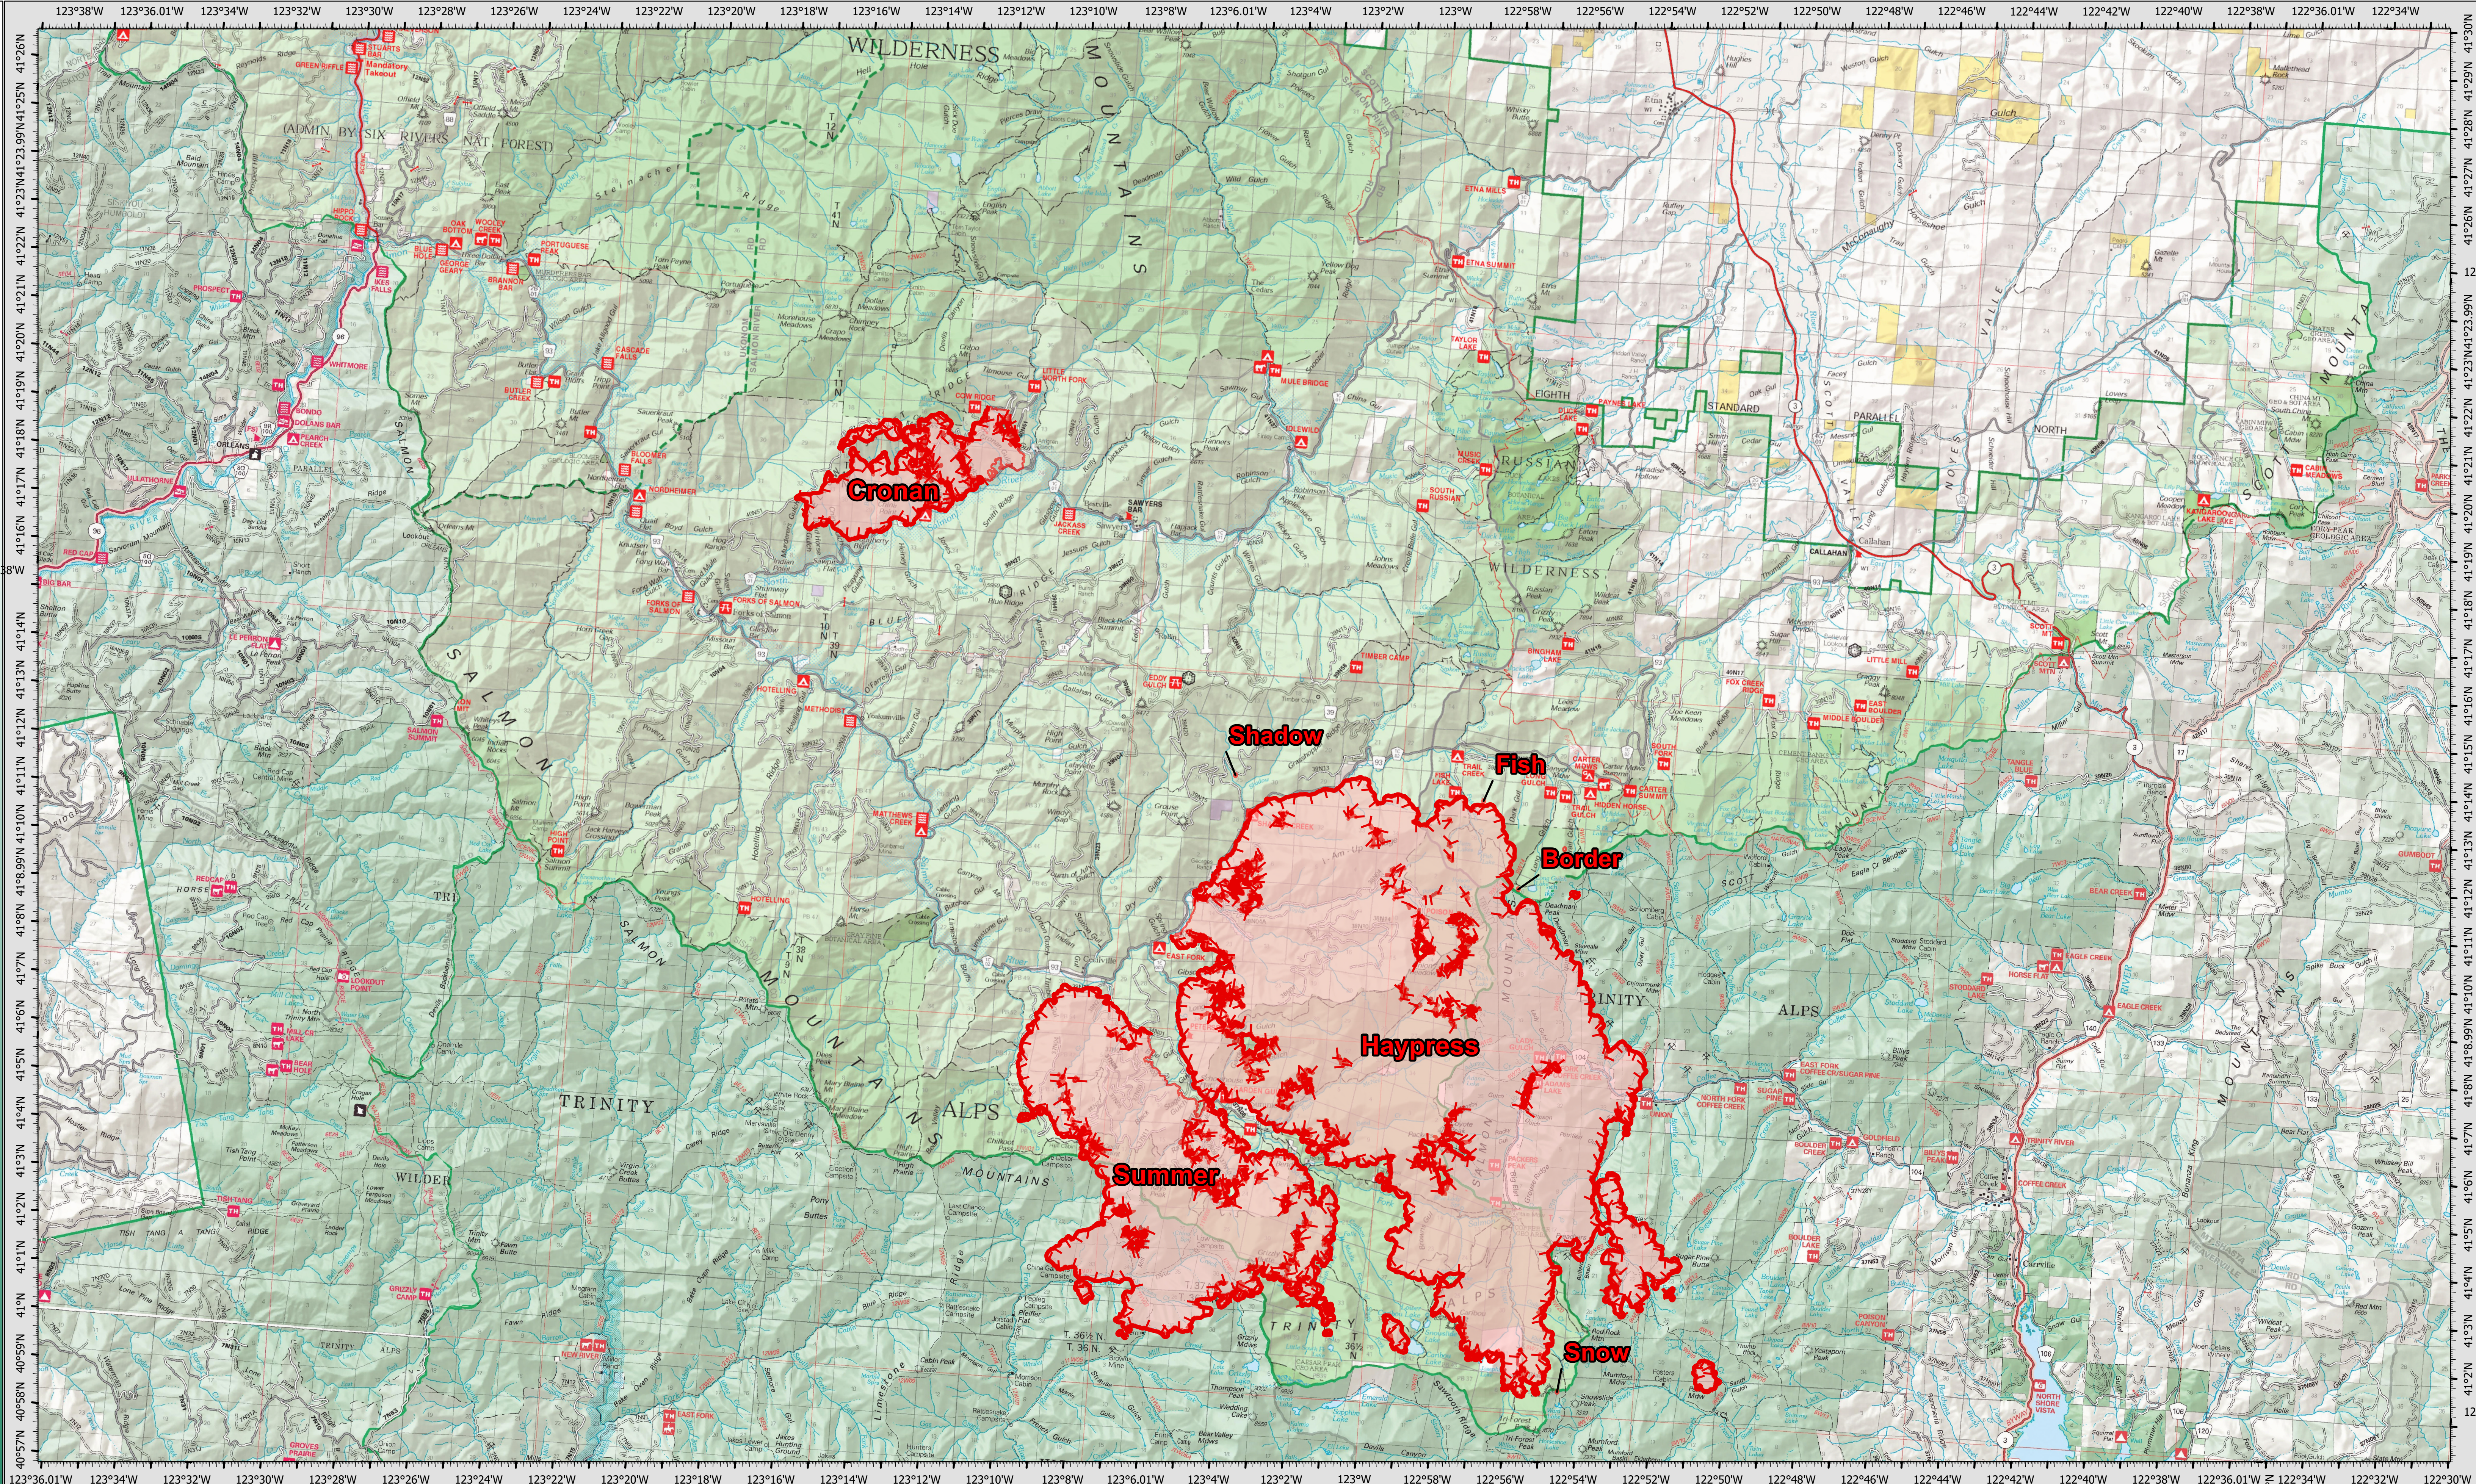

8/21/21 07:00

PUBLIC INFORMATION

River Complex  
CA-KNF-006385

8/21/21 07:00

- Fire Edge
- Wildfire Daily Fire Perimeter