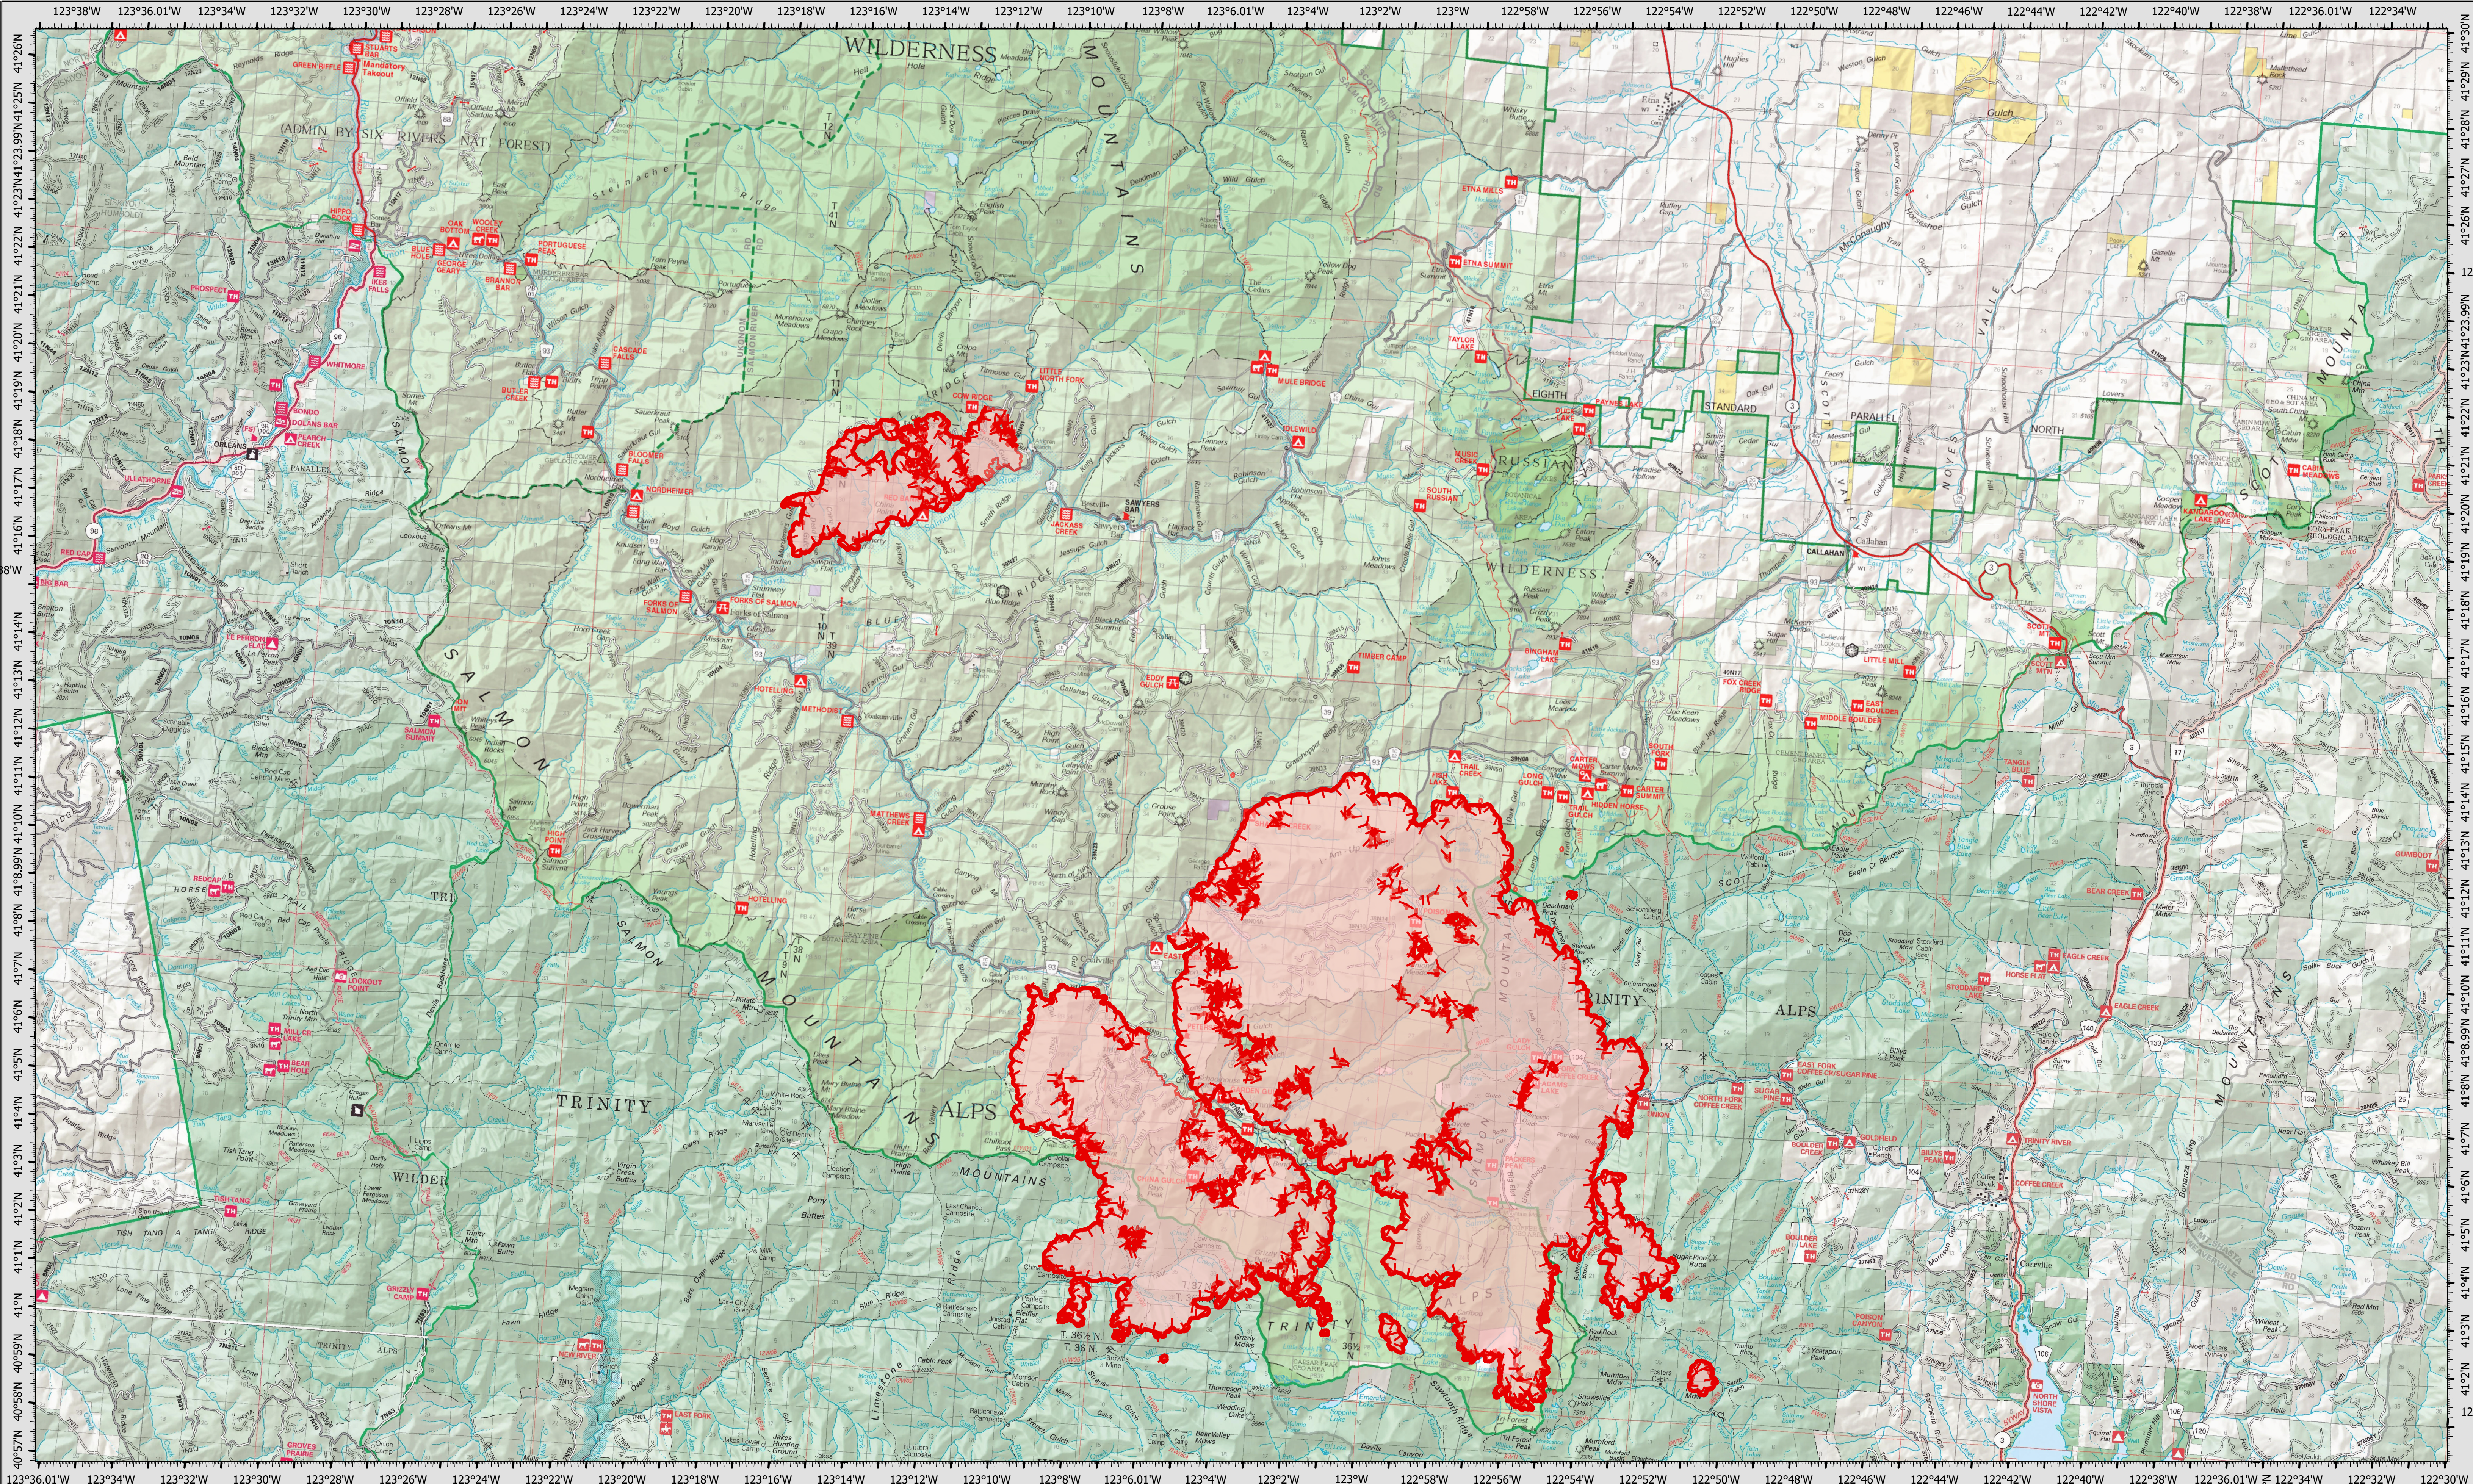

8/22/21 07:00

PUBLIC INFORMATION

River Complex  
CA-KNF-006385

8/22/21 07:00

- Fire Edge
- Wildfire Daily Fire Perimeter

0 0.75 1.5 3 Miles  
Datum: North American 1983