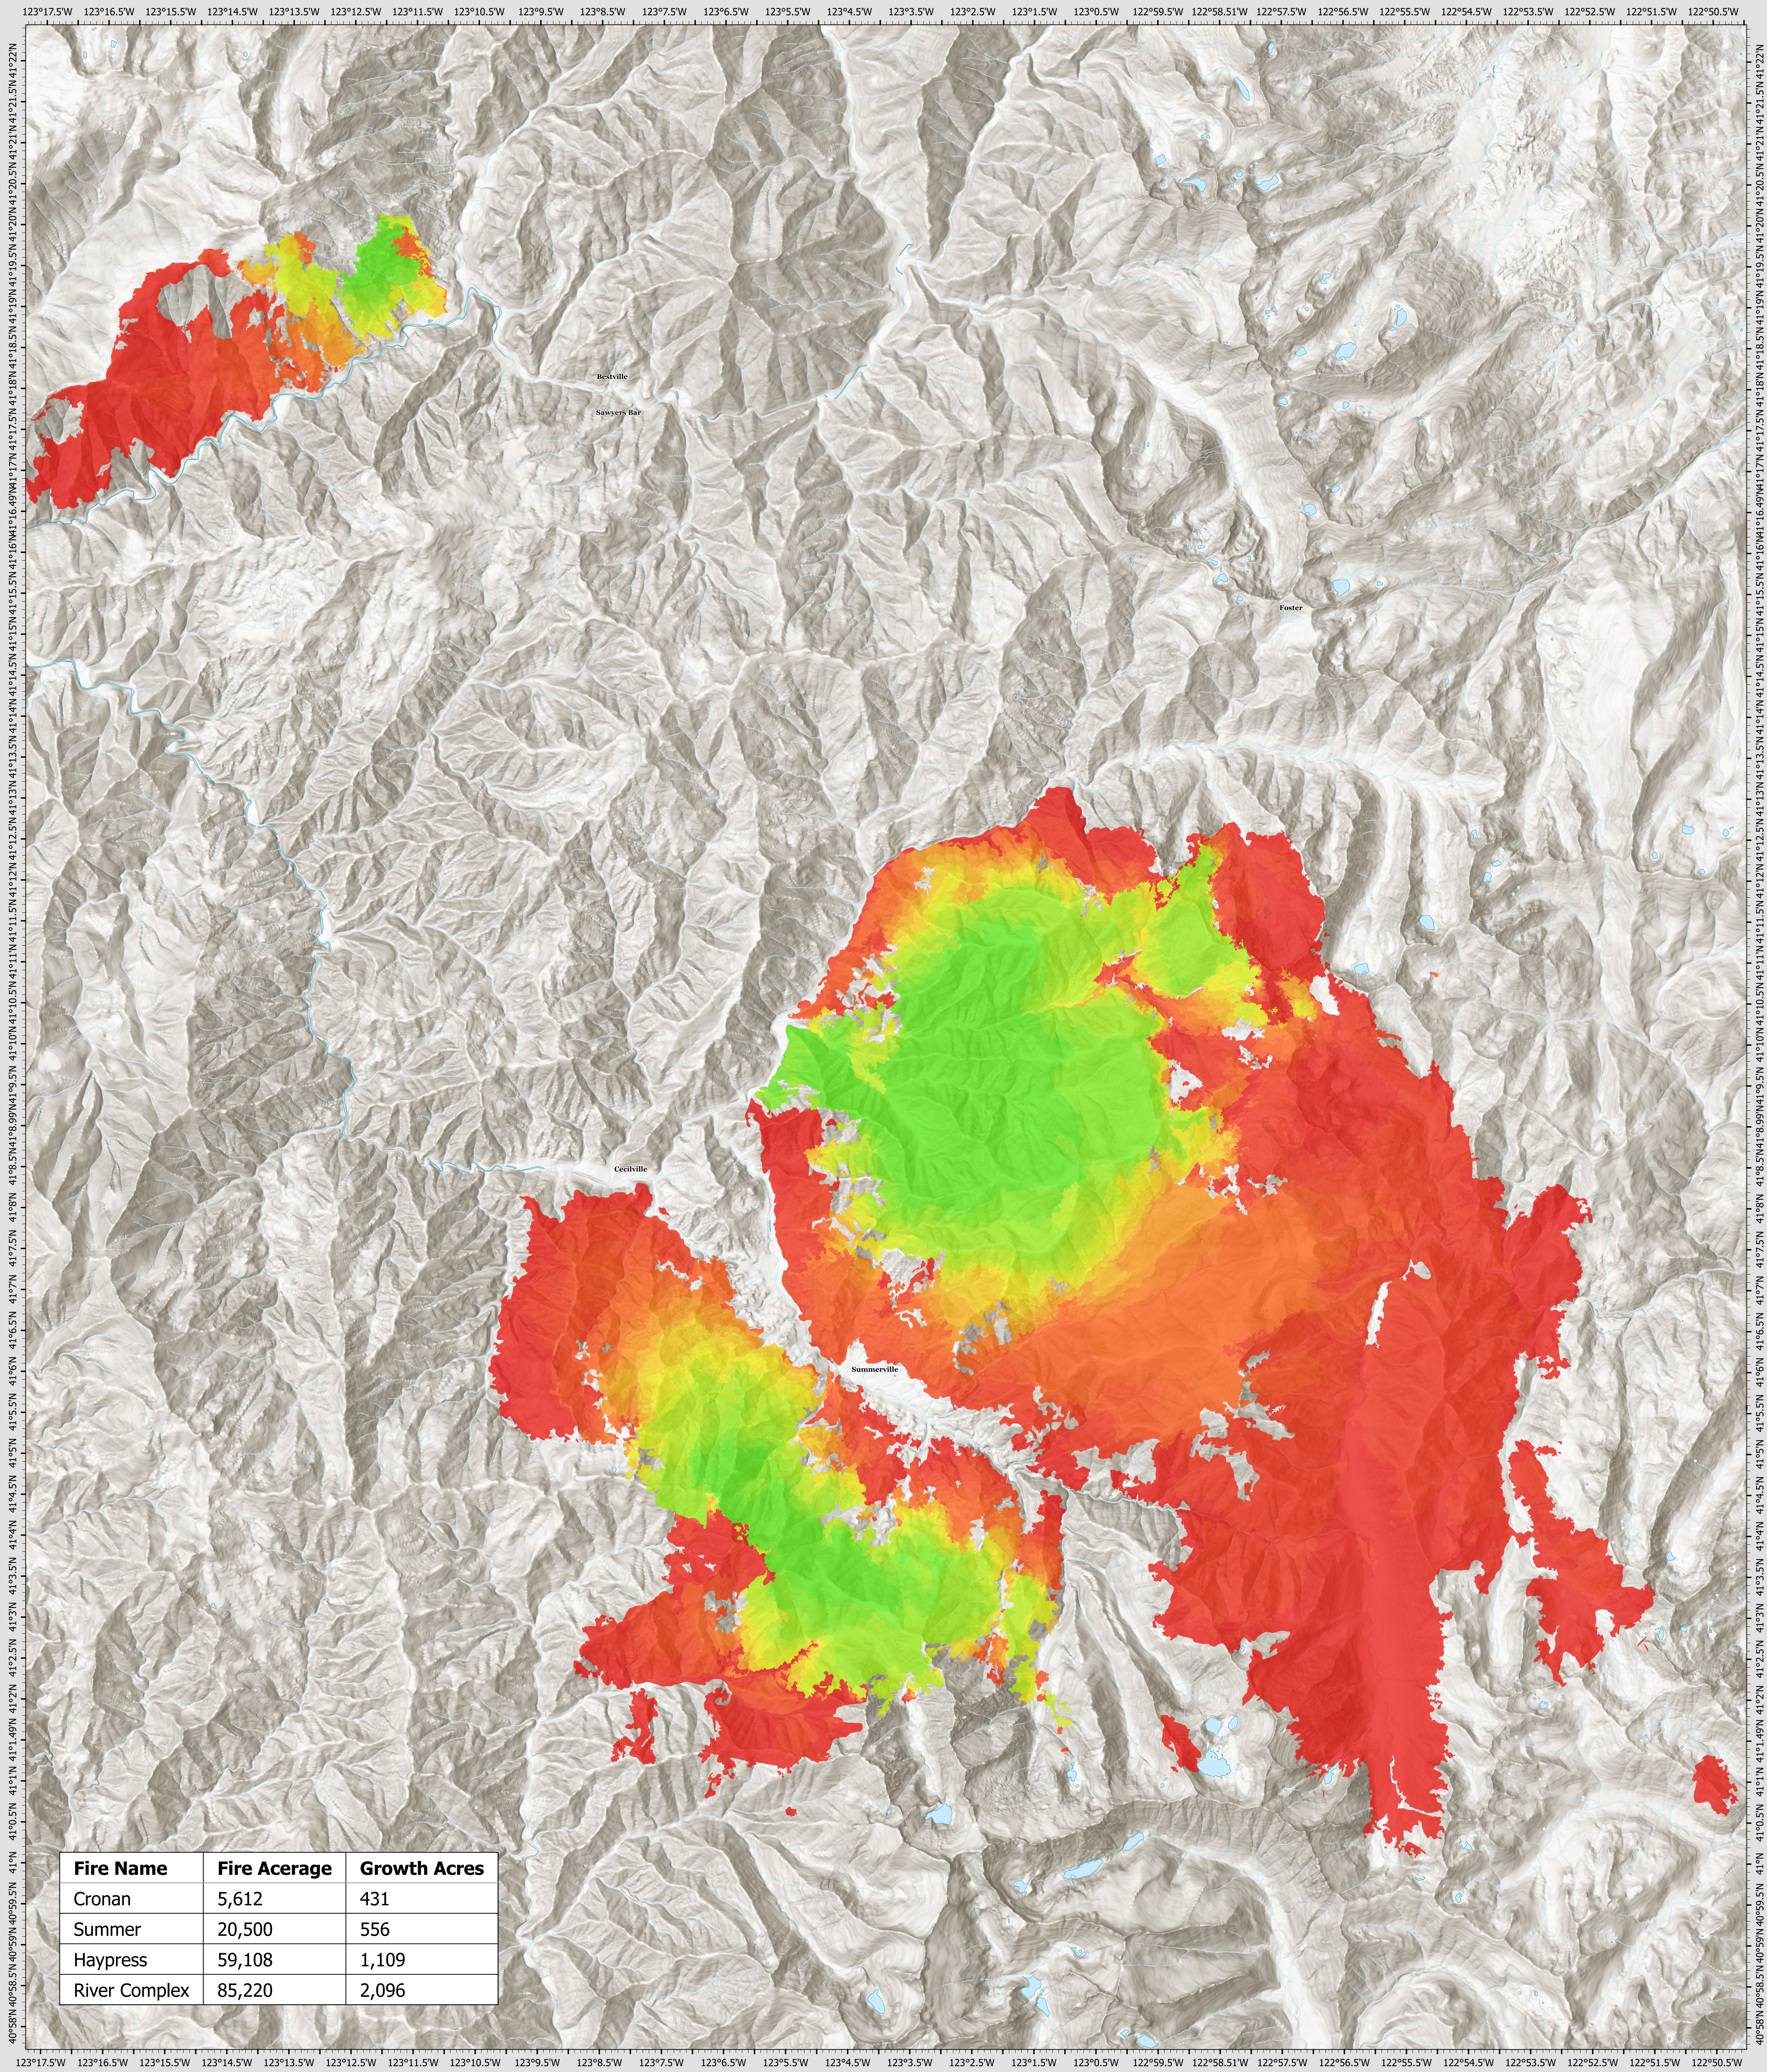

PROGRESSION

8/21/21 12:00

River Complex

CA-KNF-006385
8/22/21 07:00

85,220 acres
IR updated 8/22/21 07:00

- 8/2/2021 8/9/2021 8/16/2021
- 8/3/2021 8/10/2021 8/17/2021
- 8/4/2021 8/11/2021 8/18/2021
- 8/5/2021 8/12/2021 8/19/2021
- 8/6/2021 8/13/2021 8/20/2021
- 8/7/2021 8/14/2021 8/21/2021
- 8/8/2021 8/15/2021

0 0.45 0.9 1.8 Miles
Datum: North American 1983