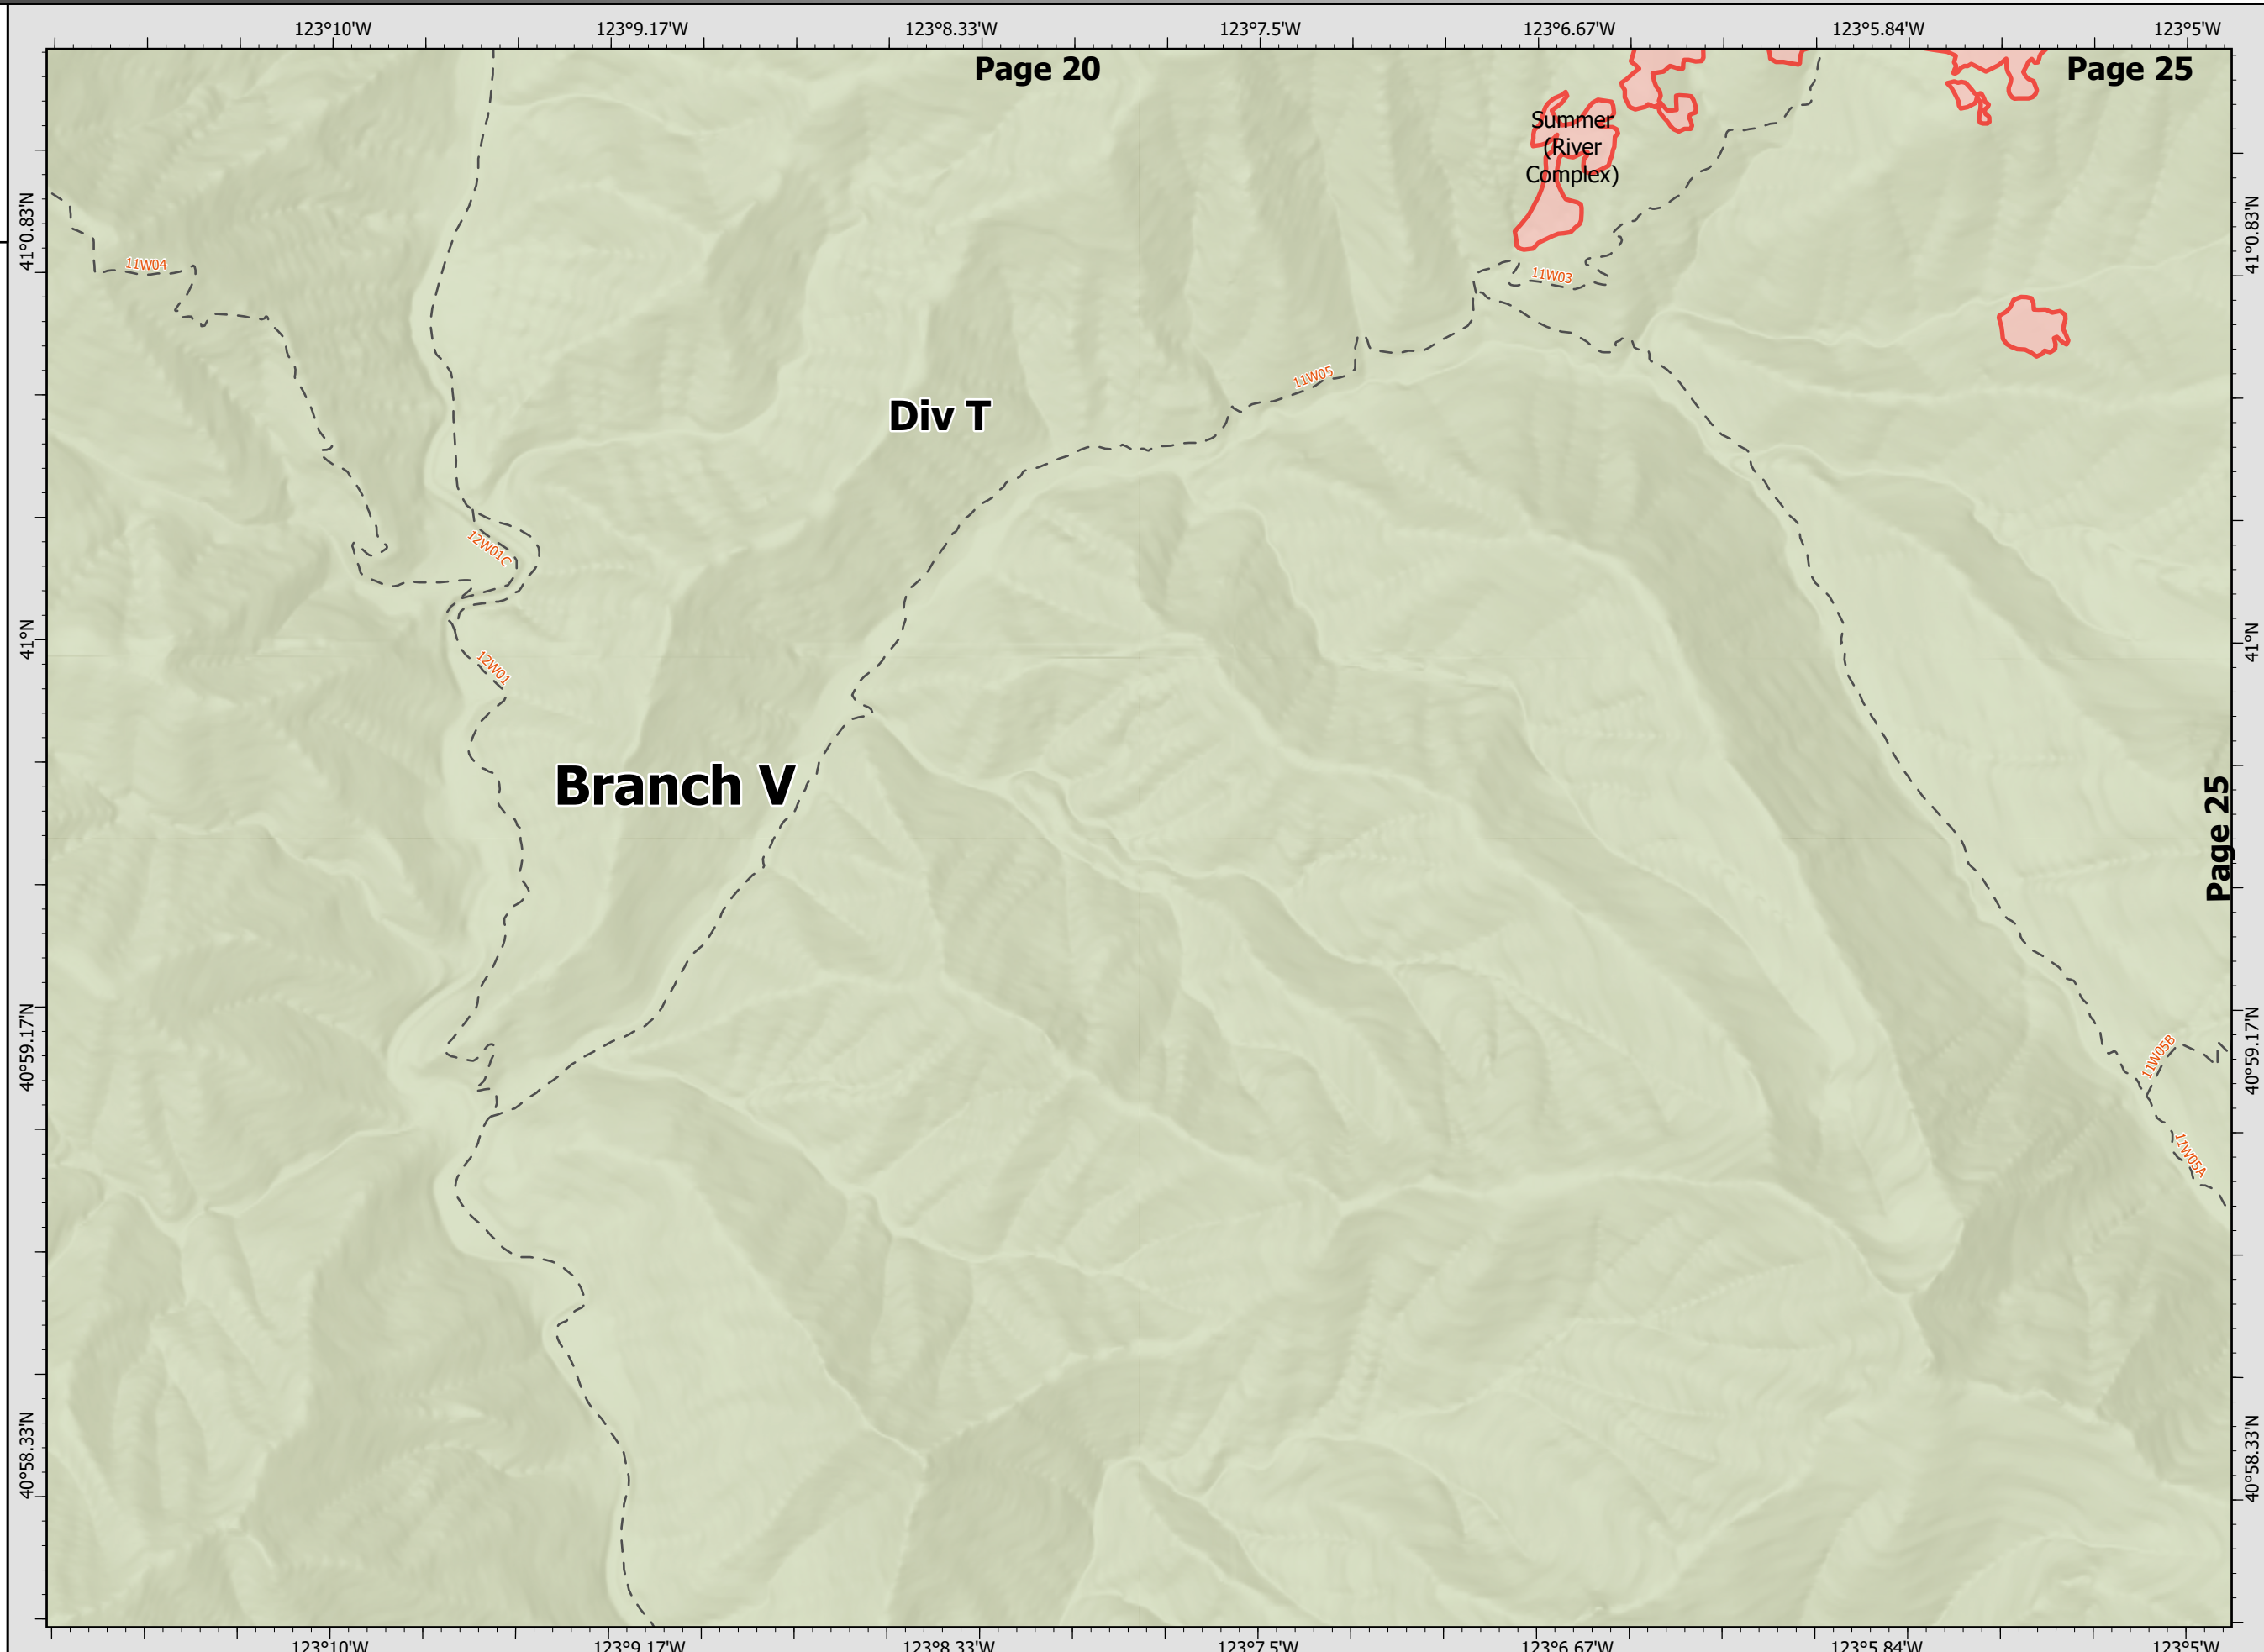

Datum: North American 1983