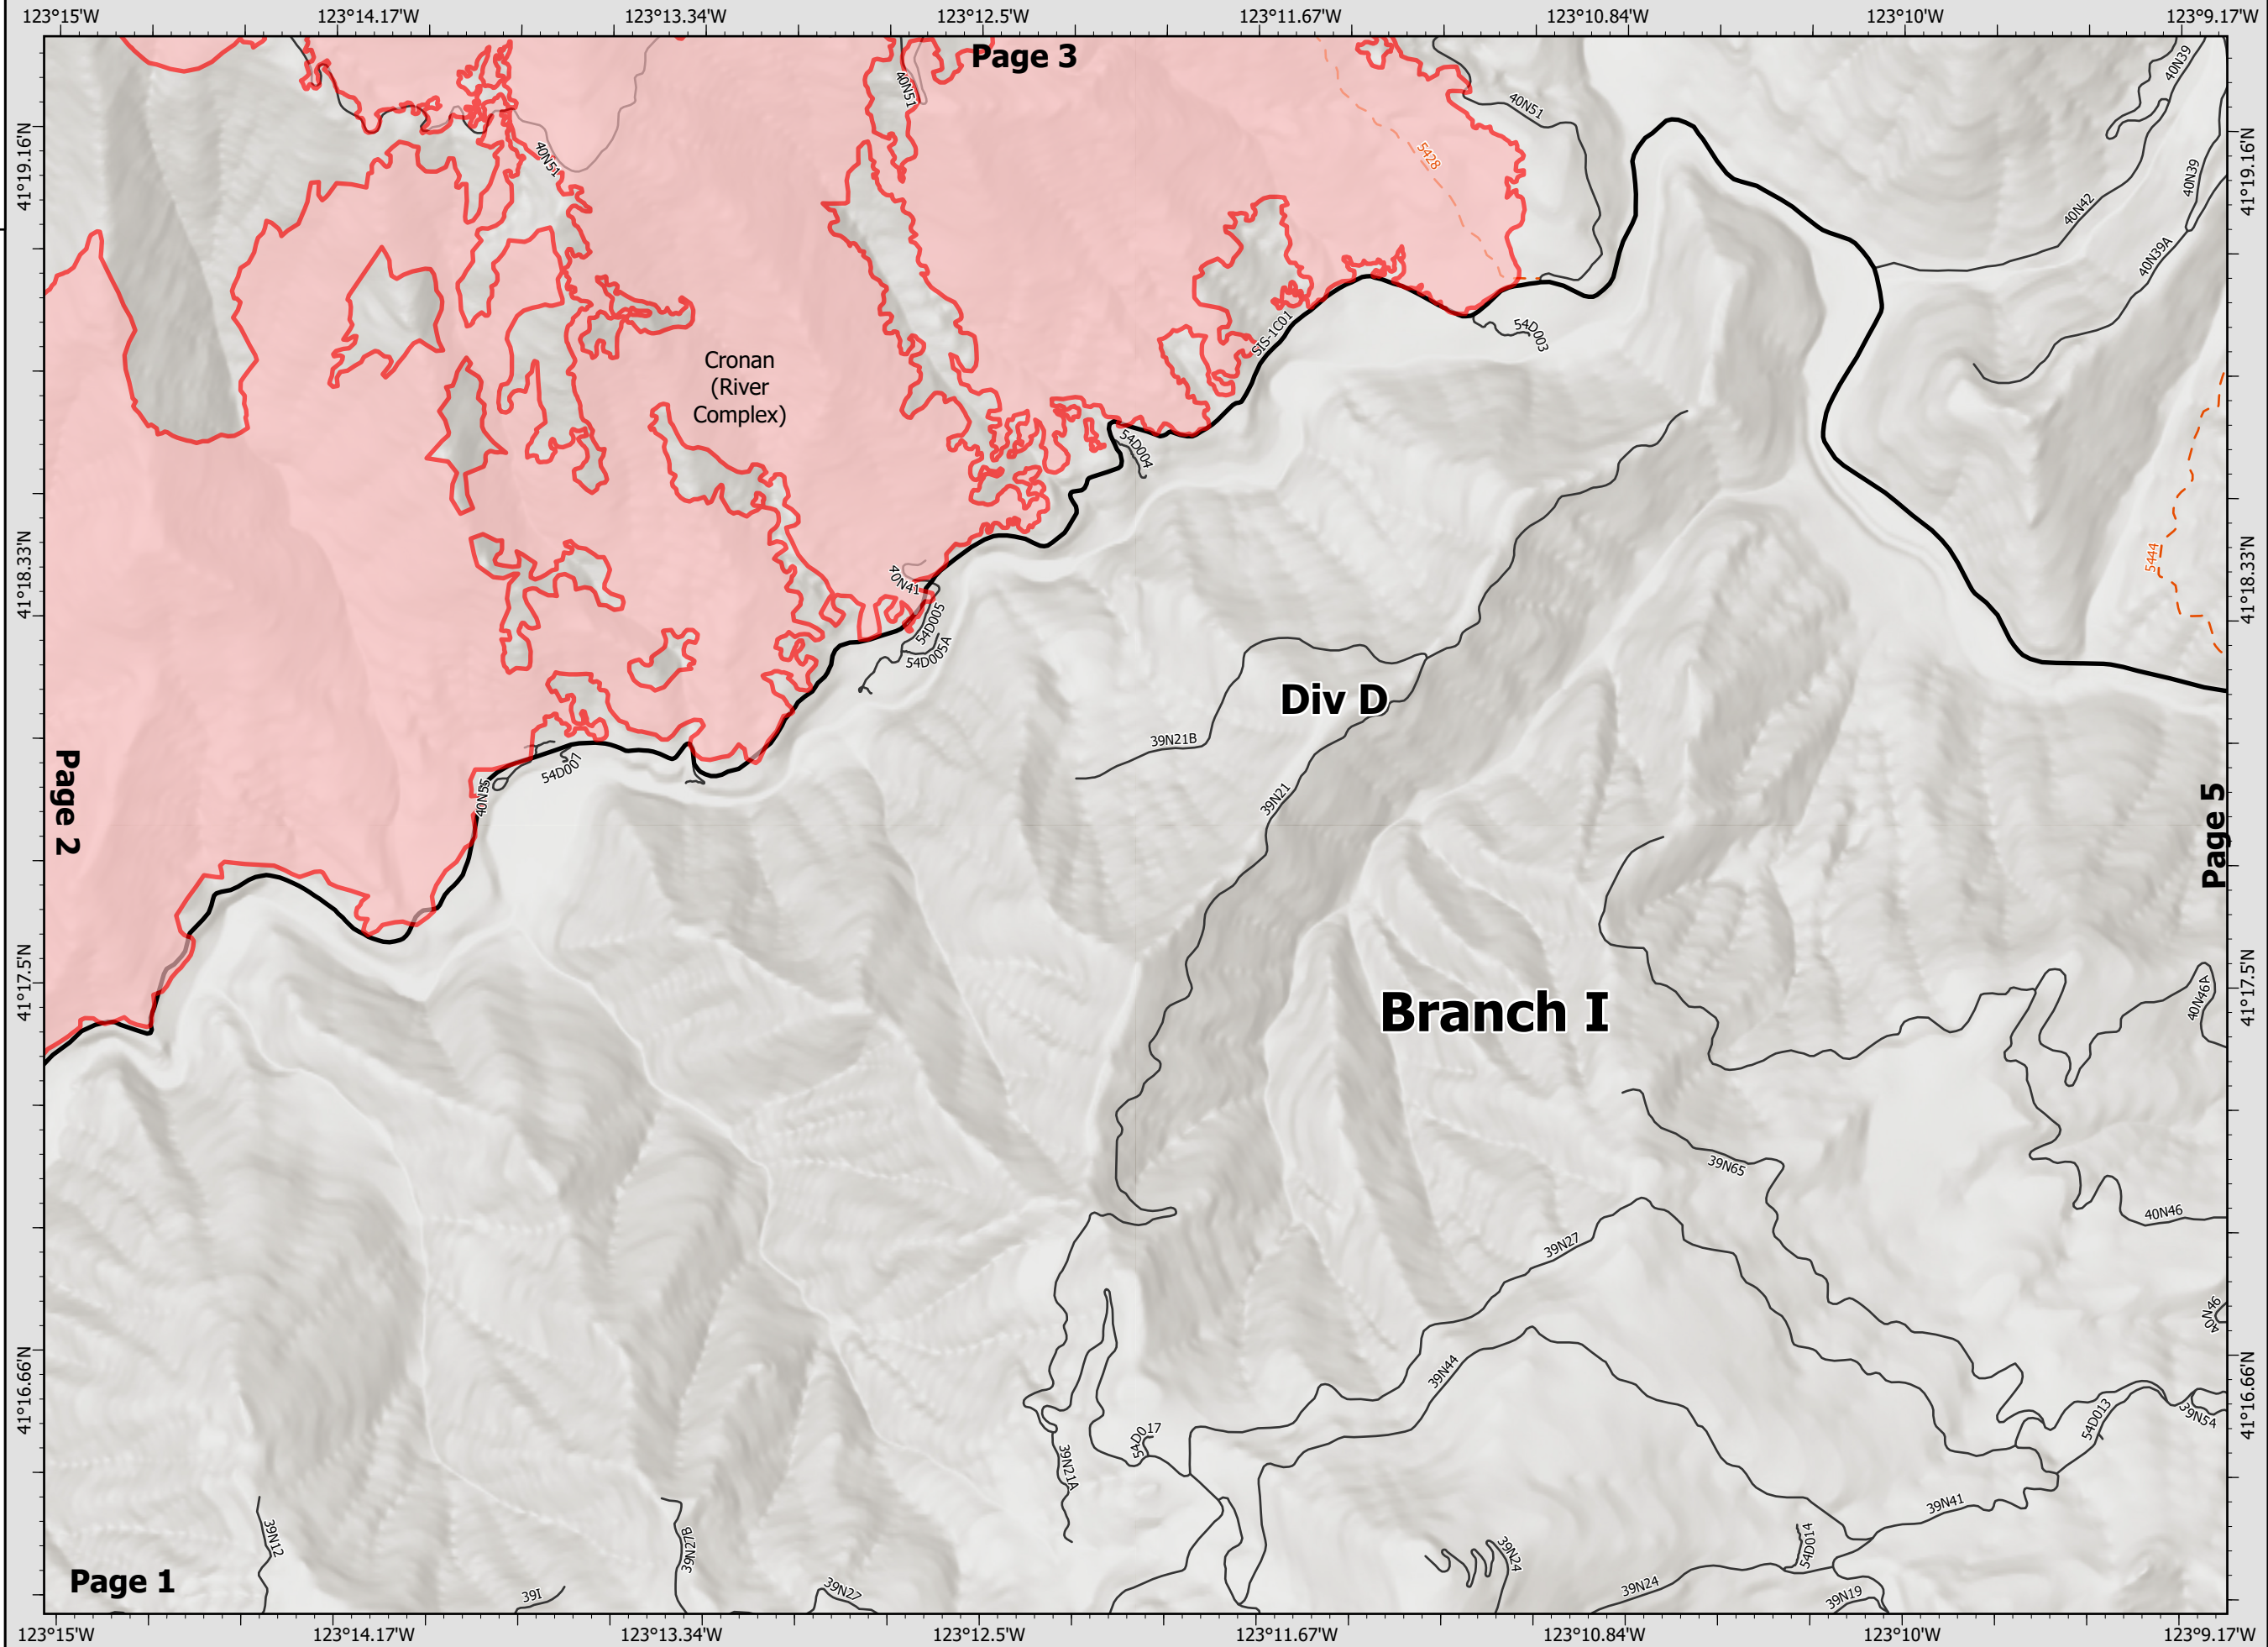

Datum: North American 1983