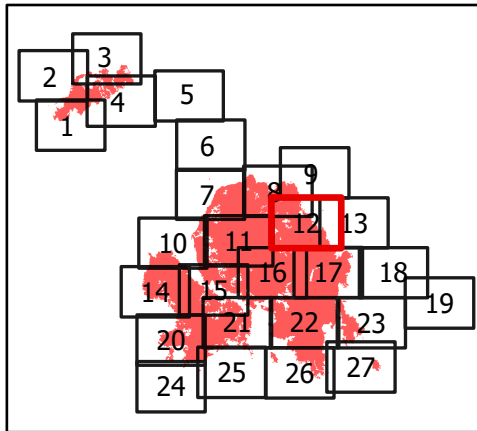

BRANCH X
DIV K & U
Page 11 of 27

0 0.13 0.25 0.5 Miles

Datum: North American 1983

River Complex

CA-KNF-006385
8/23/21 07:00

85,220 acres
IR updated 8/22/21 12:00

-  Wildfire Daily Fire Perimeter
-  Wilderness Area
-  National Forest Boundary
-  Wildfire Daily Fire Perimeter
-  Wildfire Daily Fire Perimeter

BRANCH X DIV L & M Page 12 of 27

0 0.13 0.25 0.5 Miles

Datum: North American 1983

River Complex

CA-KNF-006385
8/23/21 07:00

85,220 acres
IR updated 8/22/21 12:00

-  Wildfire Daily Fire Perimeter
-  Wilderness Area
-  National Forest Boundary
-  Wildfire Daily Fire Perimeter
-  Wildfire Daily Fire Perimeter