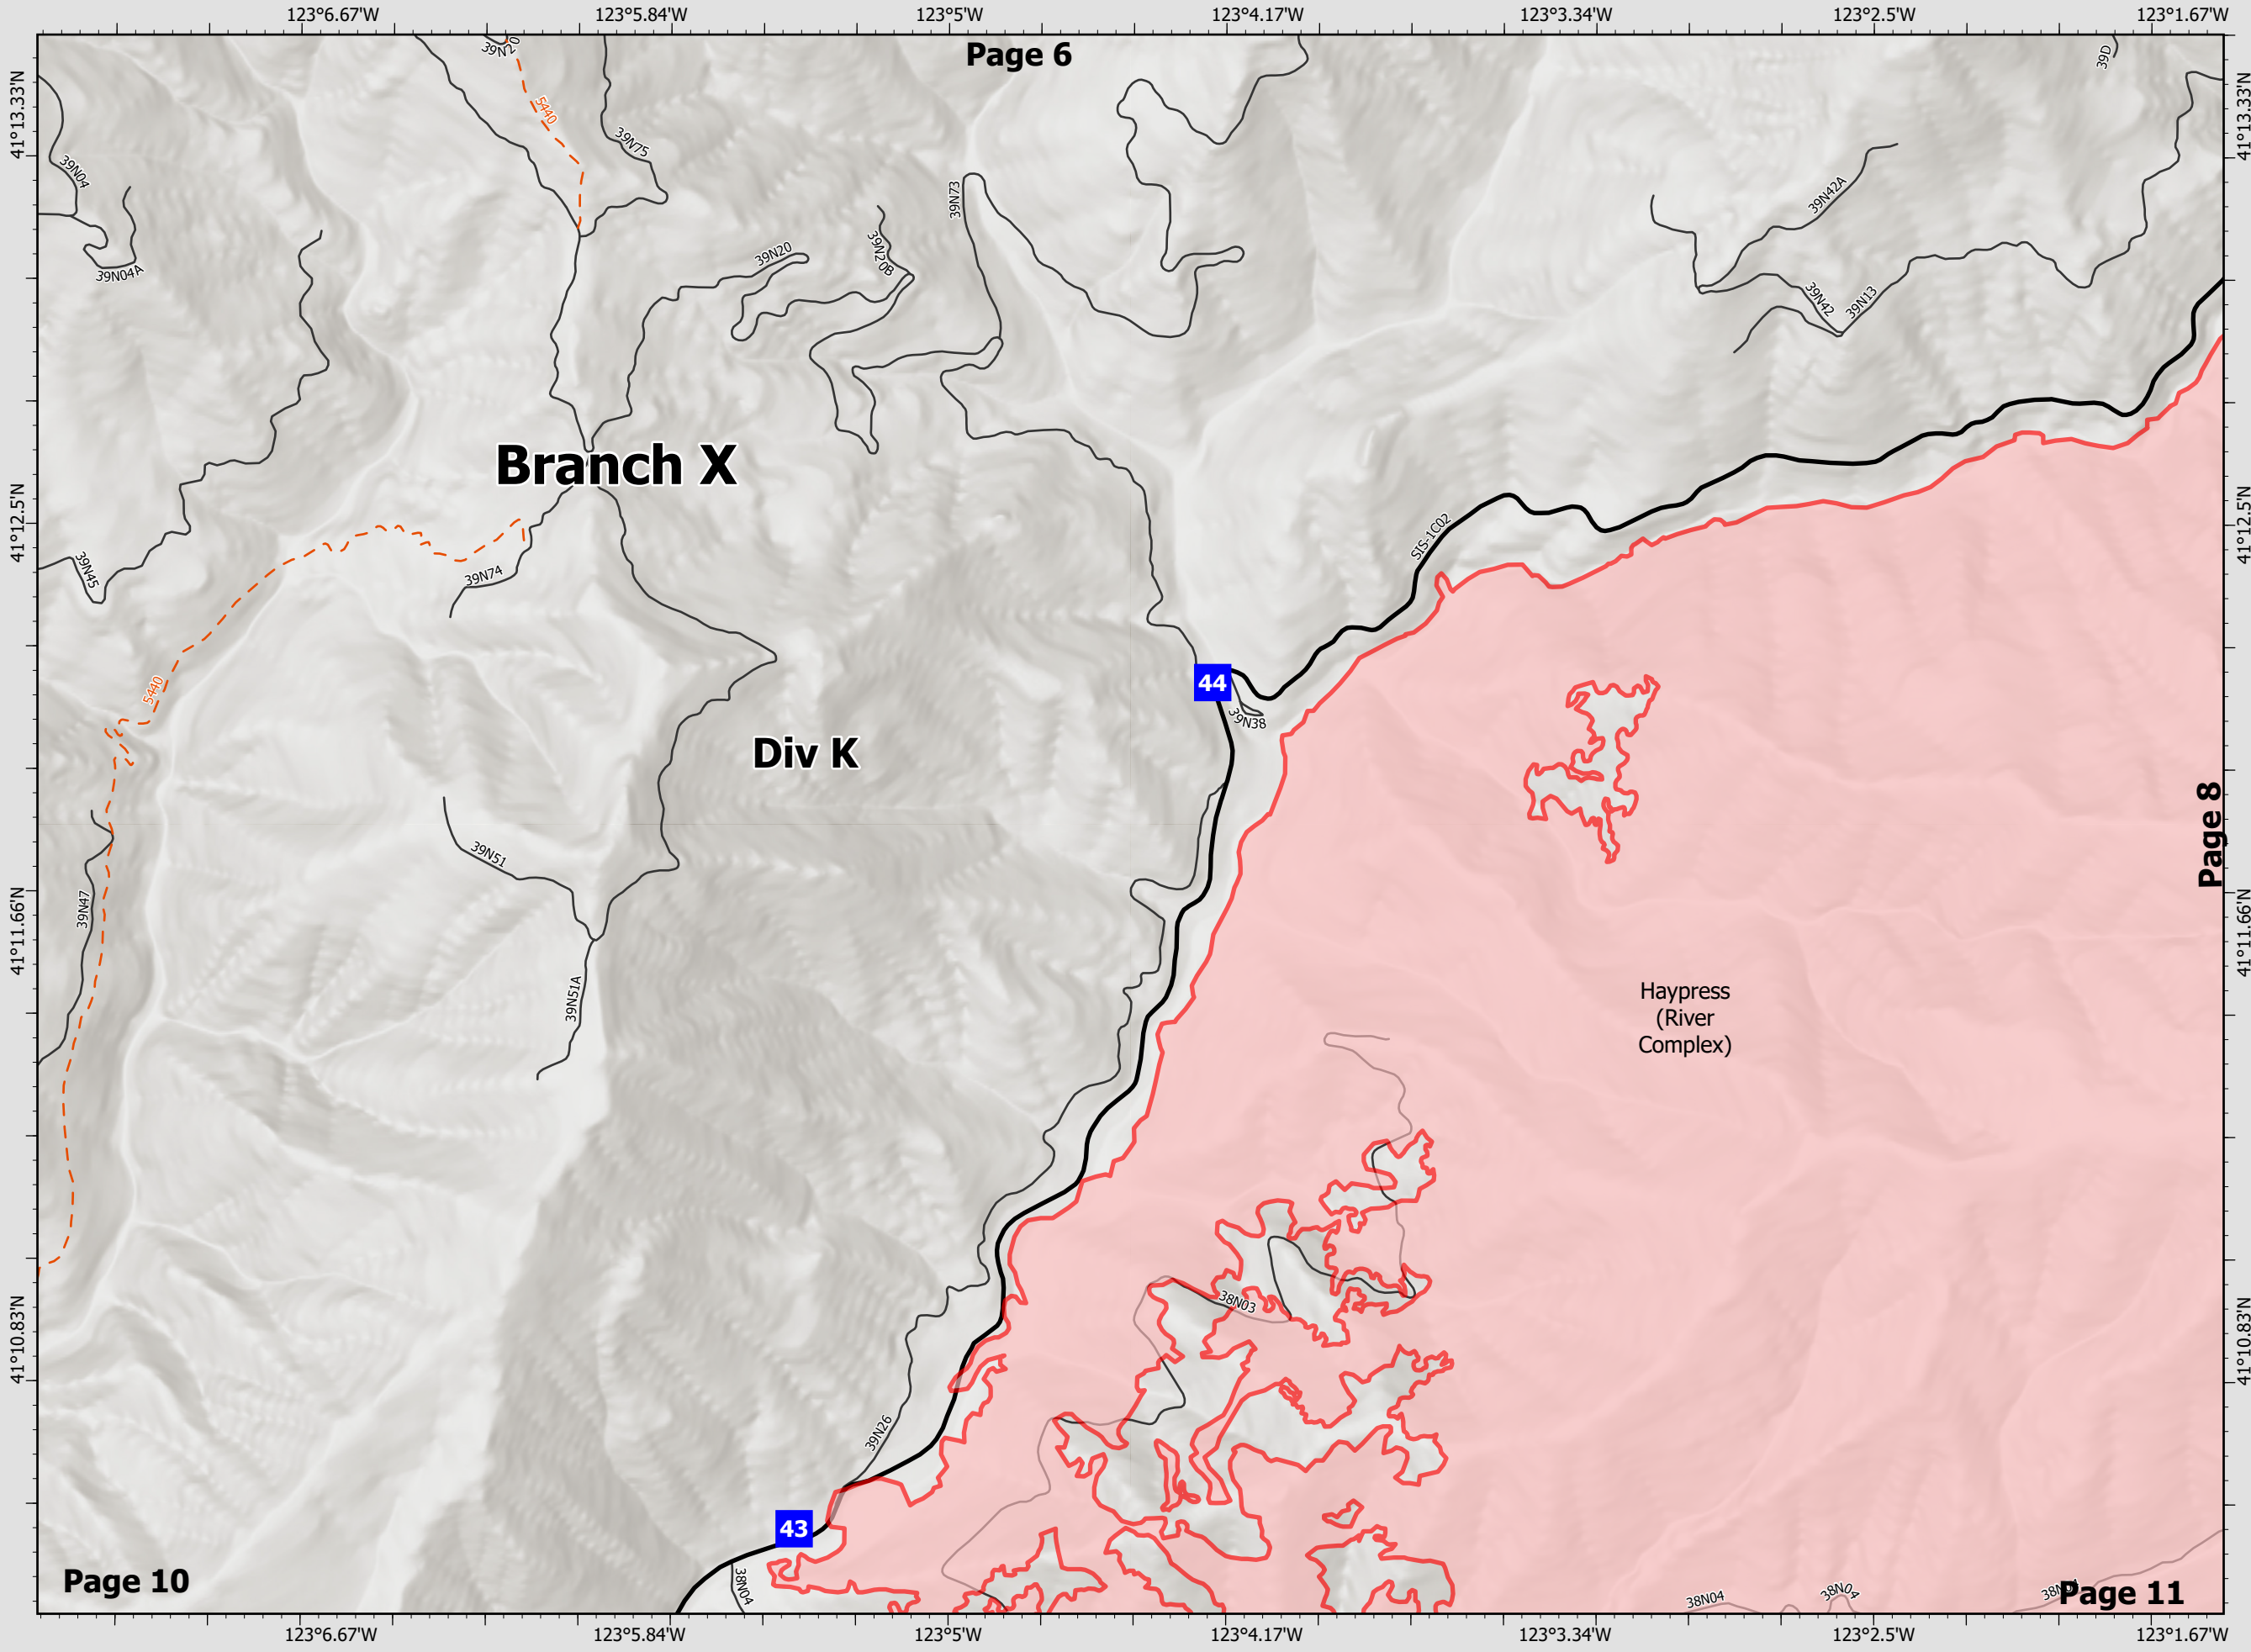

Page 8

BRANCH X
DIV K
Page 6 of 27

Datum: North American 1983

River Complex

CA-KNF-006385
8/23/21 07:00

85,220 acres
IR updated 8/22/21 12:00

-  Wildfire Daily Fire Perimeter
-  National Forest Boundary
-  Drop Point
-  Wildfire Daily Fire Perimeter
-  Wildfire Daily Fire Perimeter

River Complex

CA-KNF-006385
8/23/21 07:00

85,220 acres
IR updated 8/22/21 12:00

-  Wildfire Daily Fire Perimeter
-  Wilderness Area
-  National Forest Boundary
-  Division Break
-  Drop Point
-  Wildfire Daily Fire Perimeter
-  Wildfire Daily Fire Perimeter