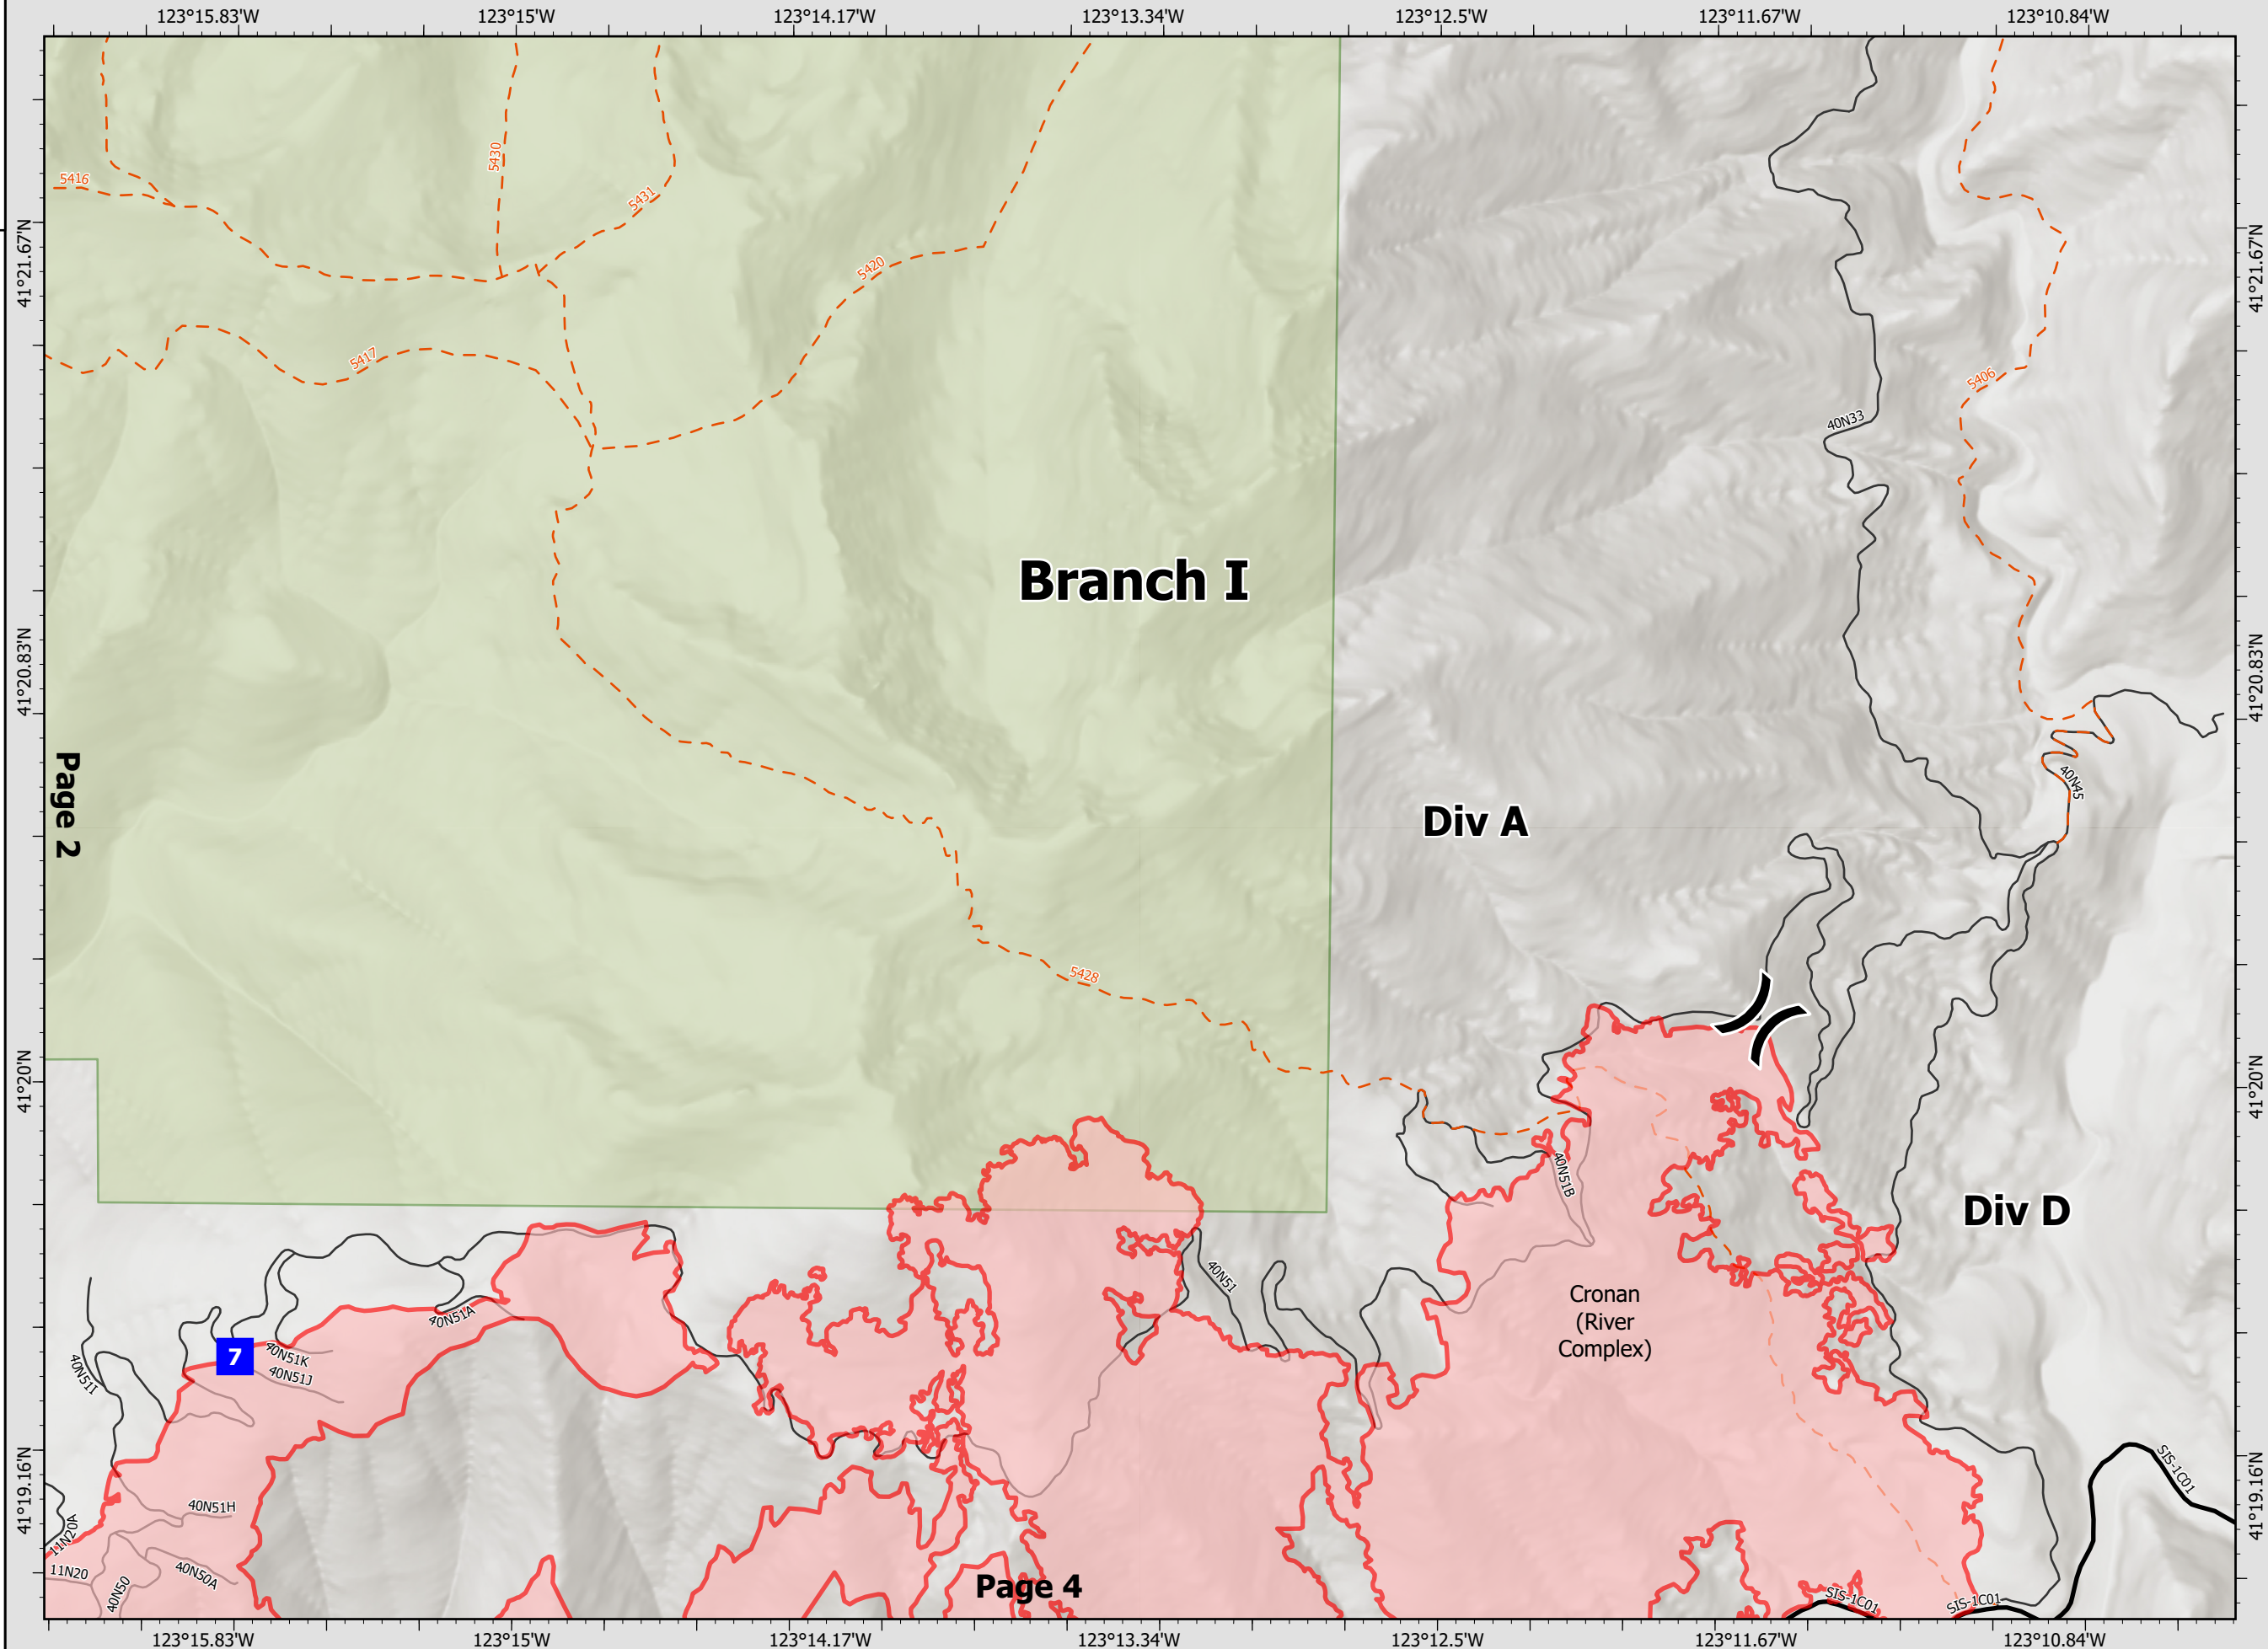

River Complex

CA-KNF-006385
8/23/21 07:00

85,220 acres
IR updated 8/22/21 12:00

- Wildfire Daily Fire Perimeter
- Wilderness Area
- National Forest Boundary
- Division Break
- Drop Point
- Wildfire Daily Fire Perimeter
- Wildfire Daily Fire Perimeter

BRANCH I DIV A & D Page 3 of 27