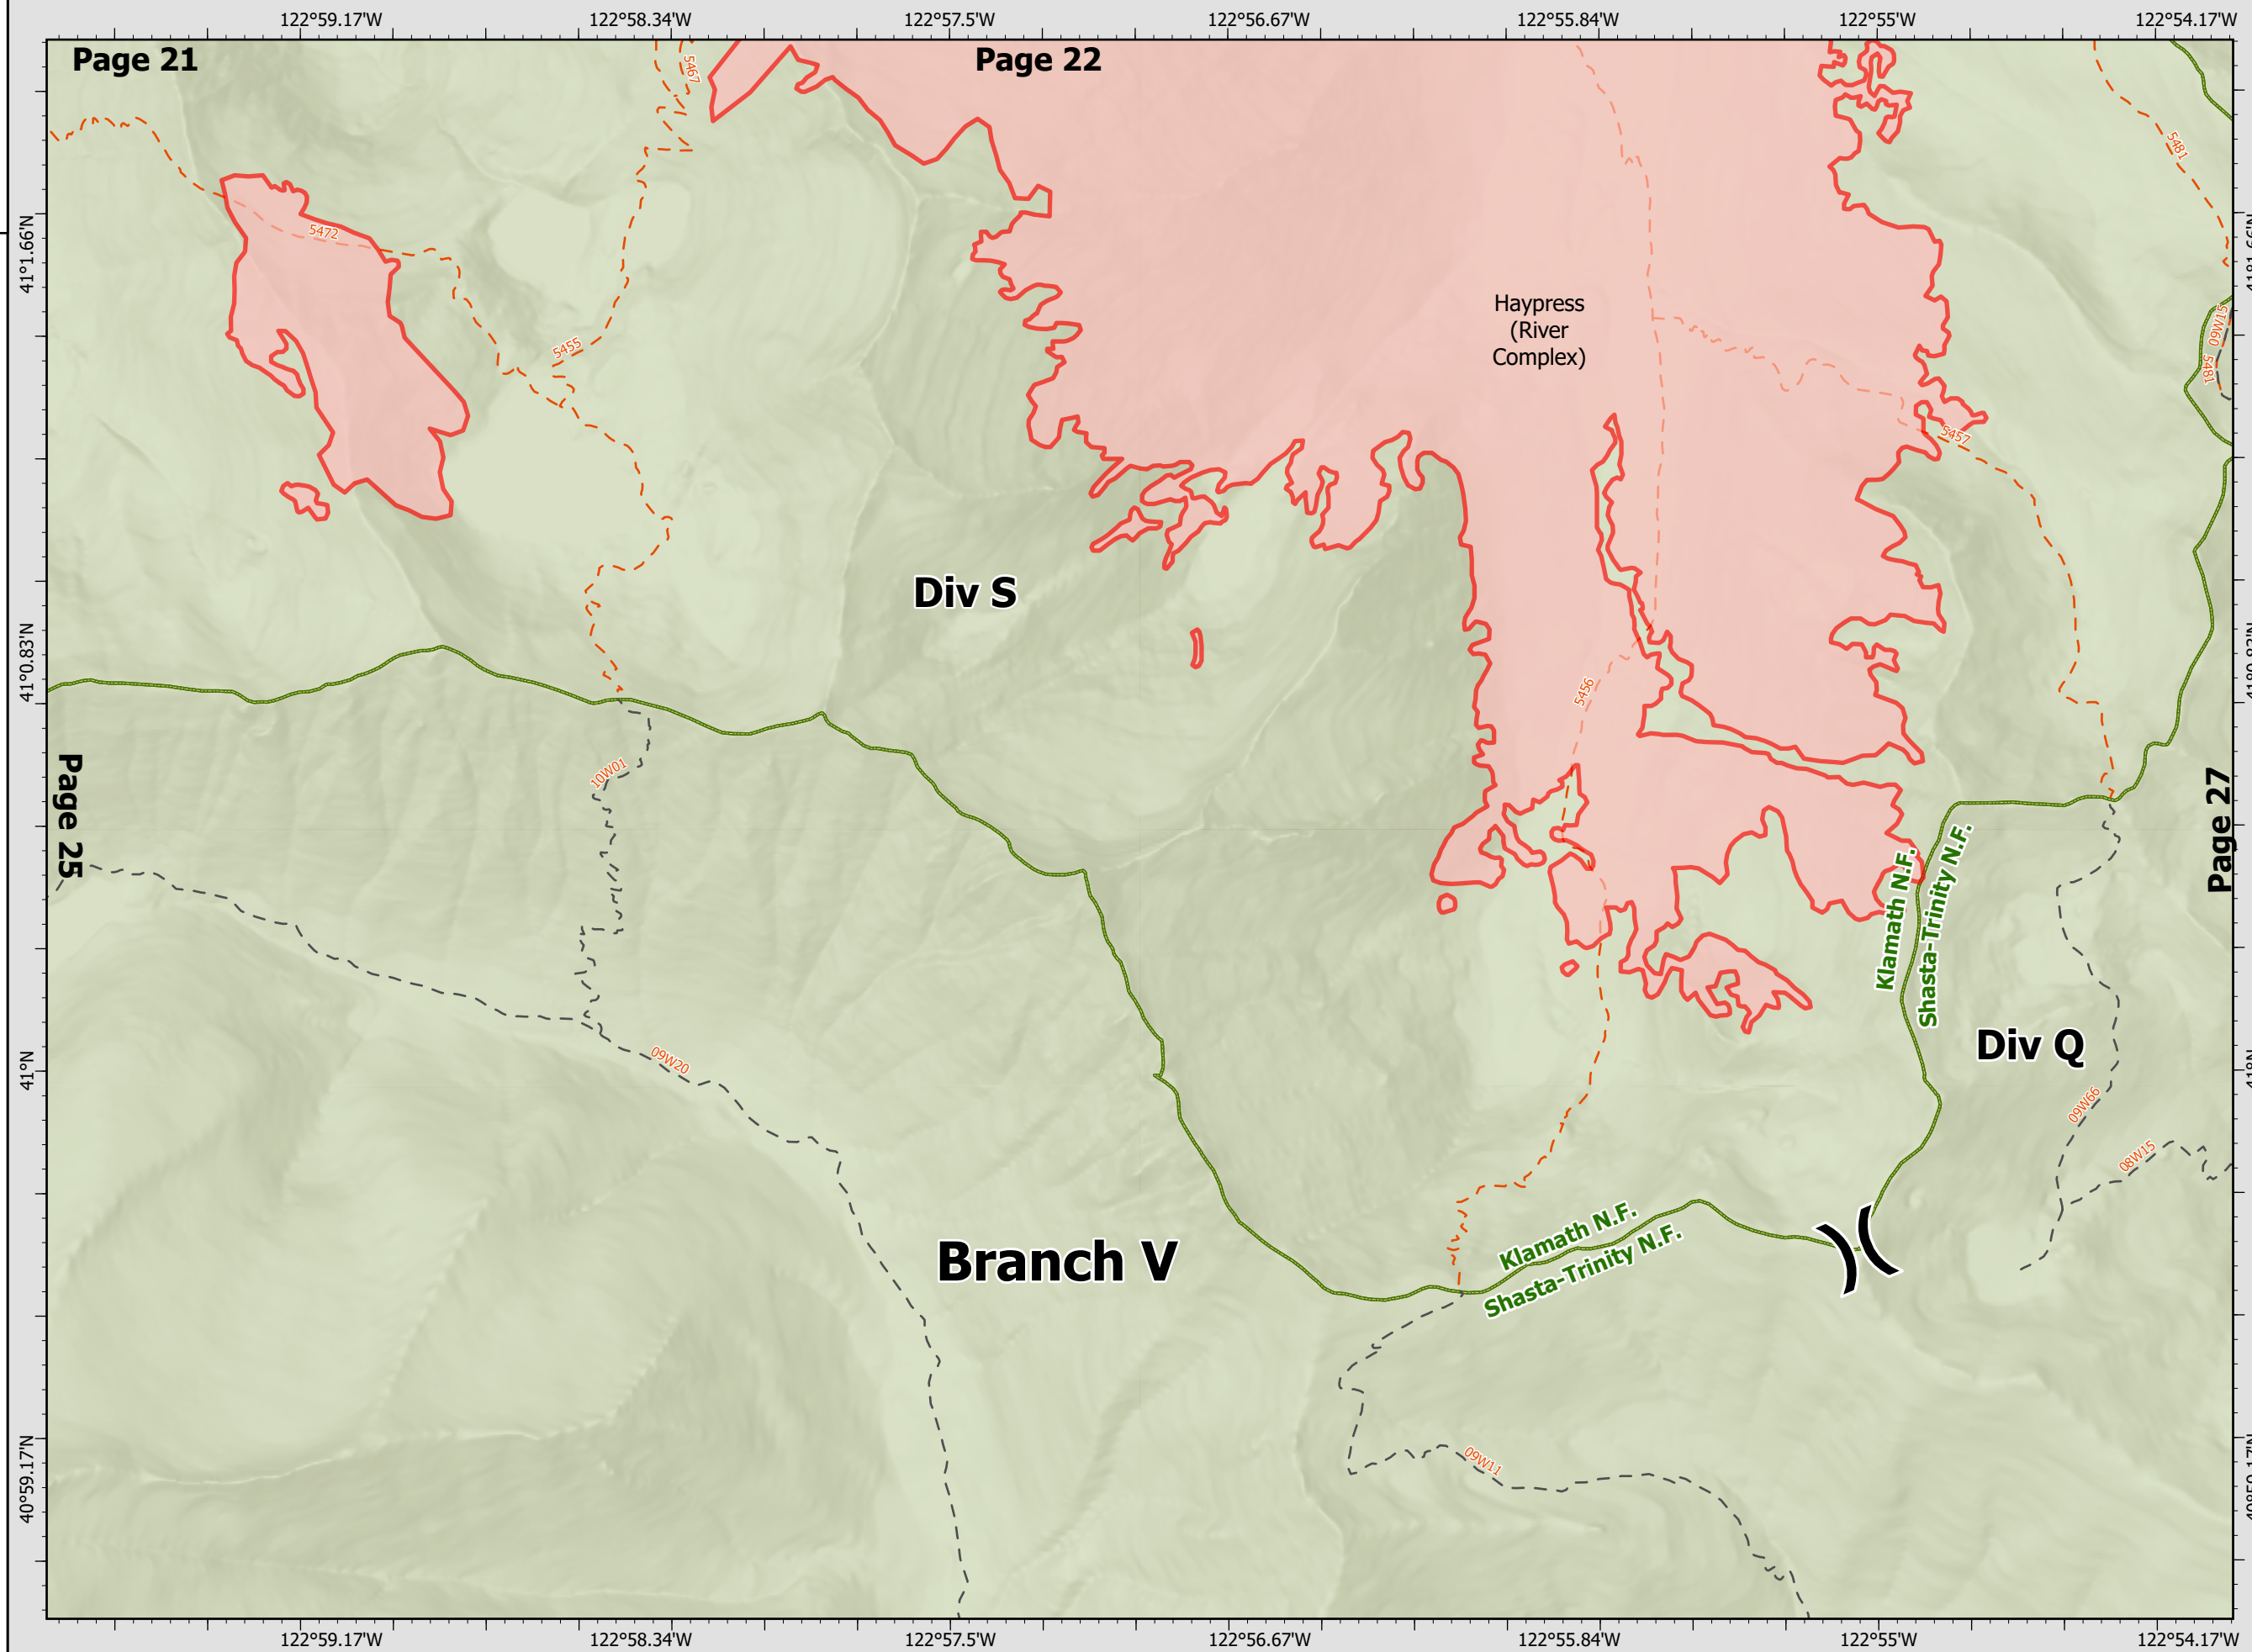

Datum: North American 1983