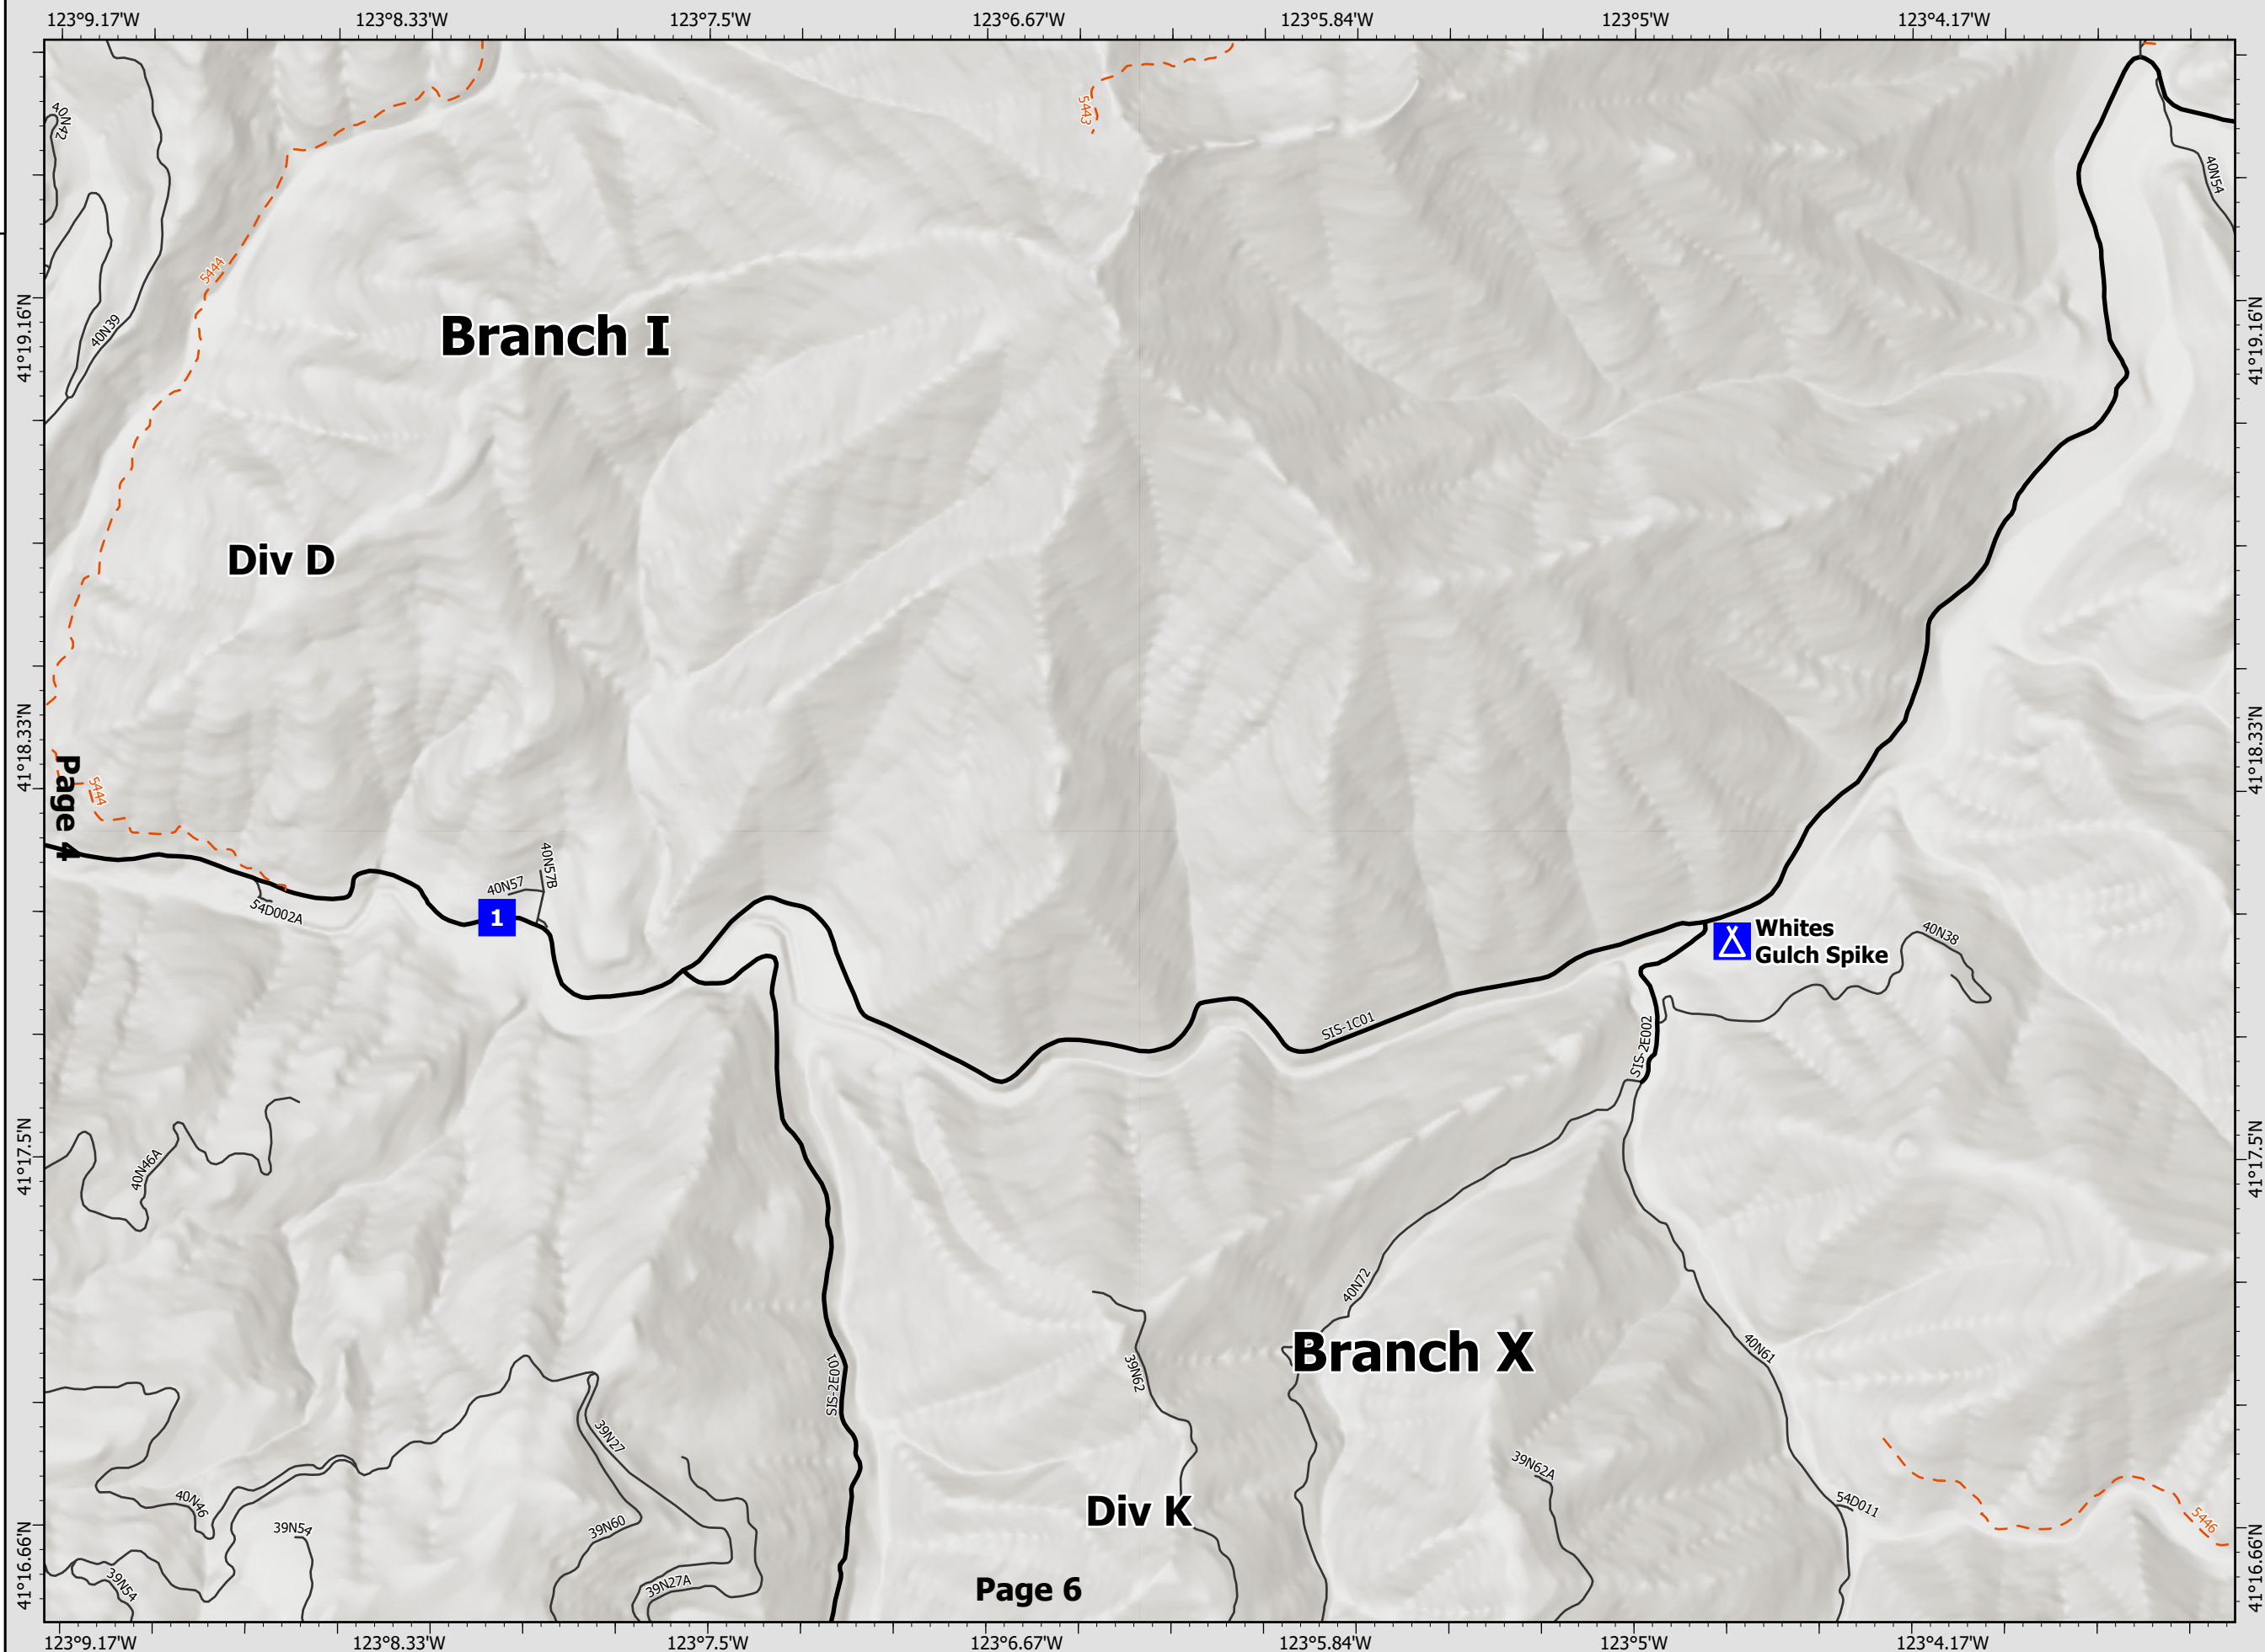

BRANCH I DIV A & D Page 4 of 27

Datum: North American 1983

River Complex

CA-KNF-006385
8/23/21 07:00

85,220 acres
IR updated 8/22/21 12:00

- National Forest Boundary
- Drop Point
- Camp

BRANCH I
DIV D
Page 5 of 27