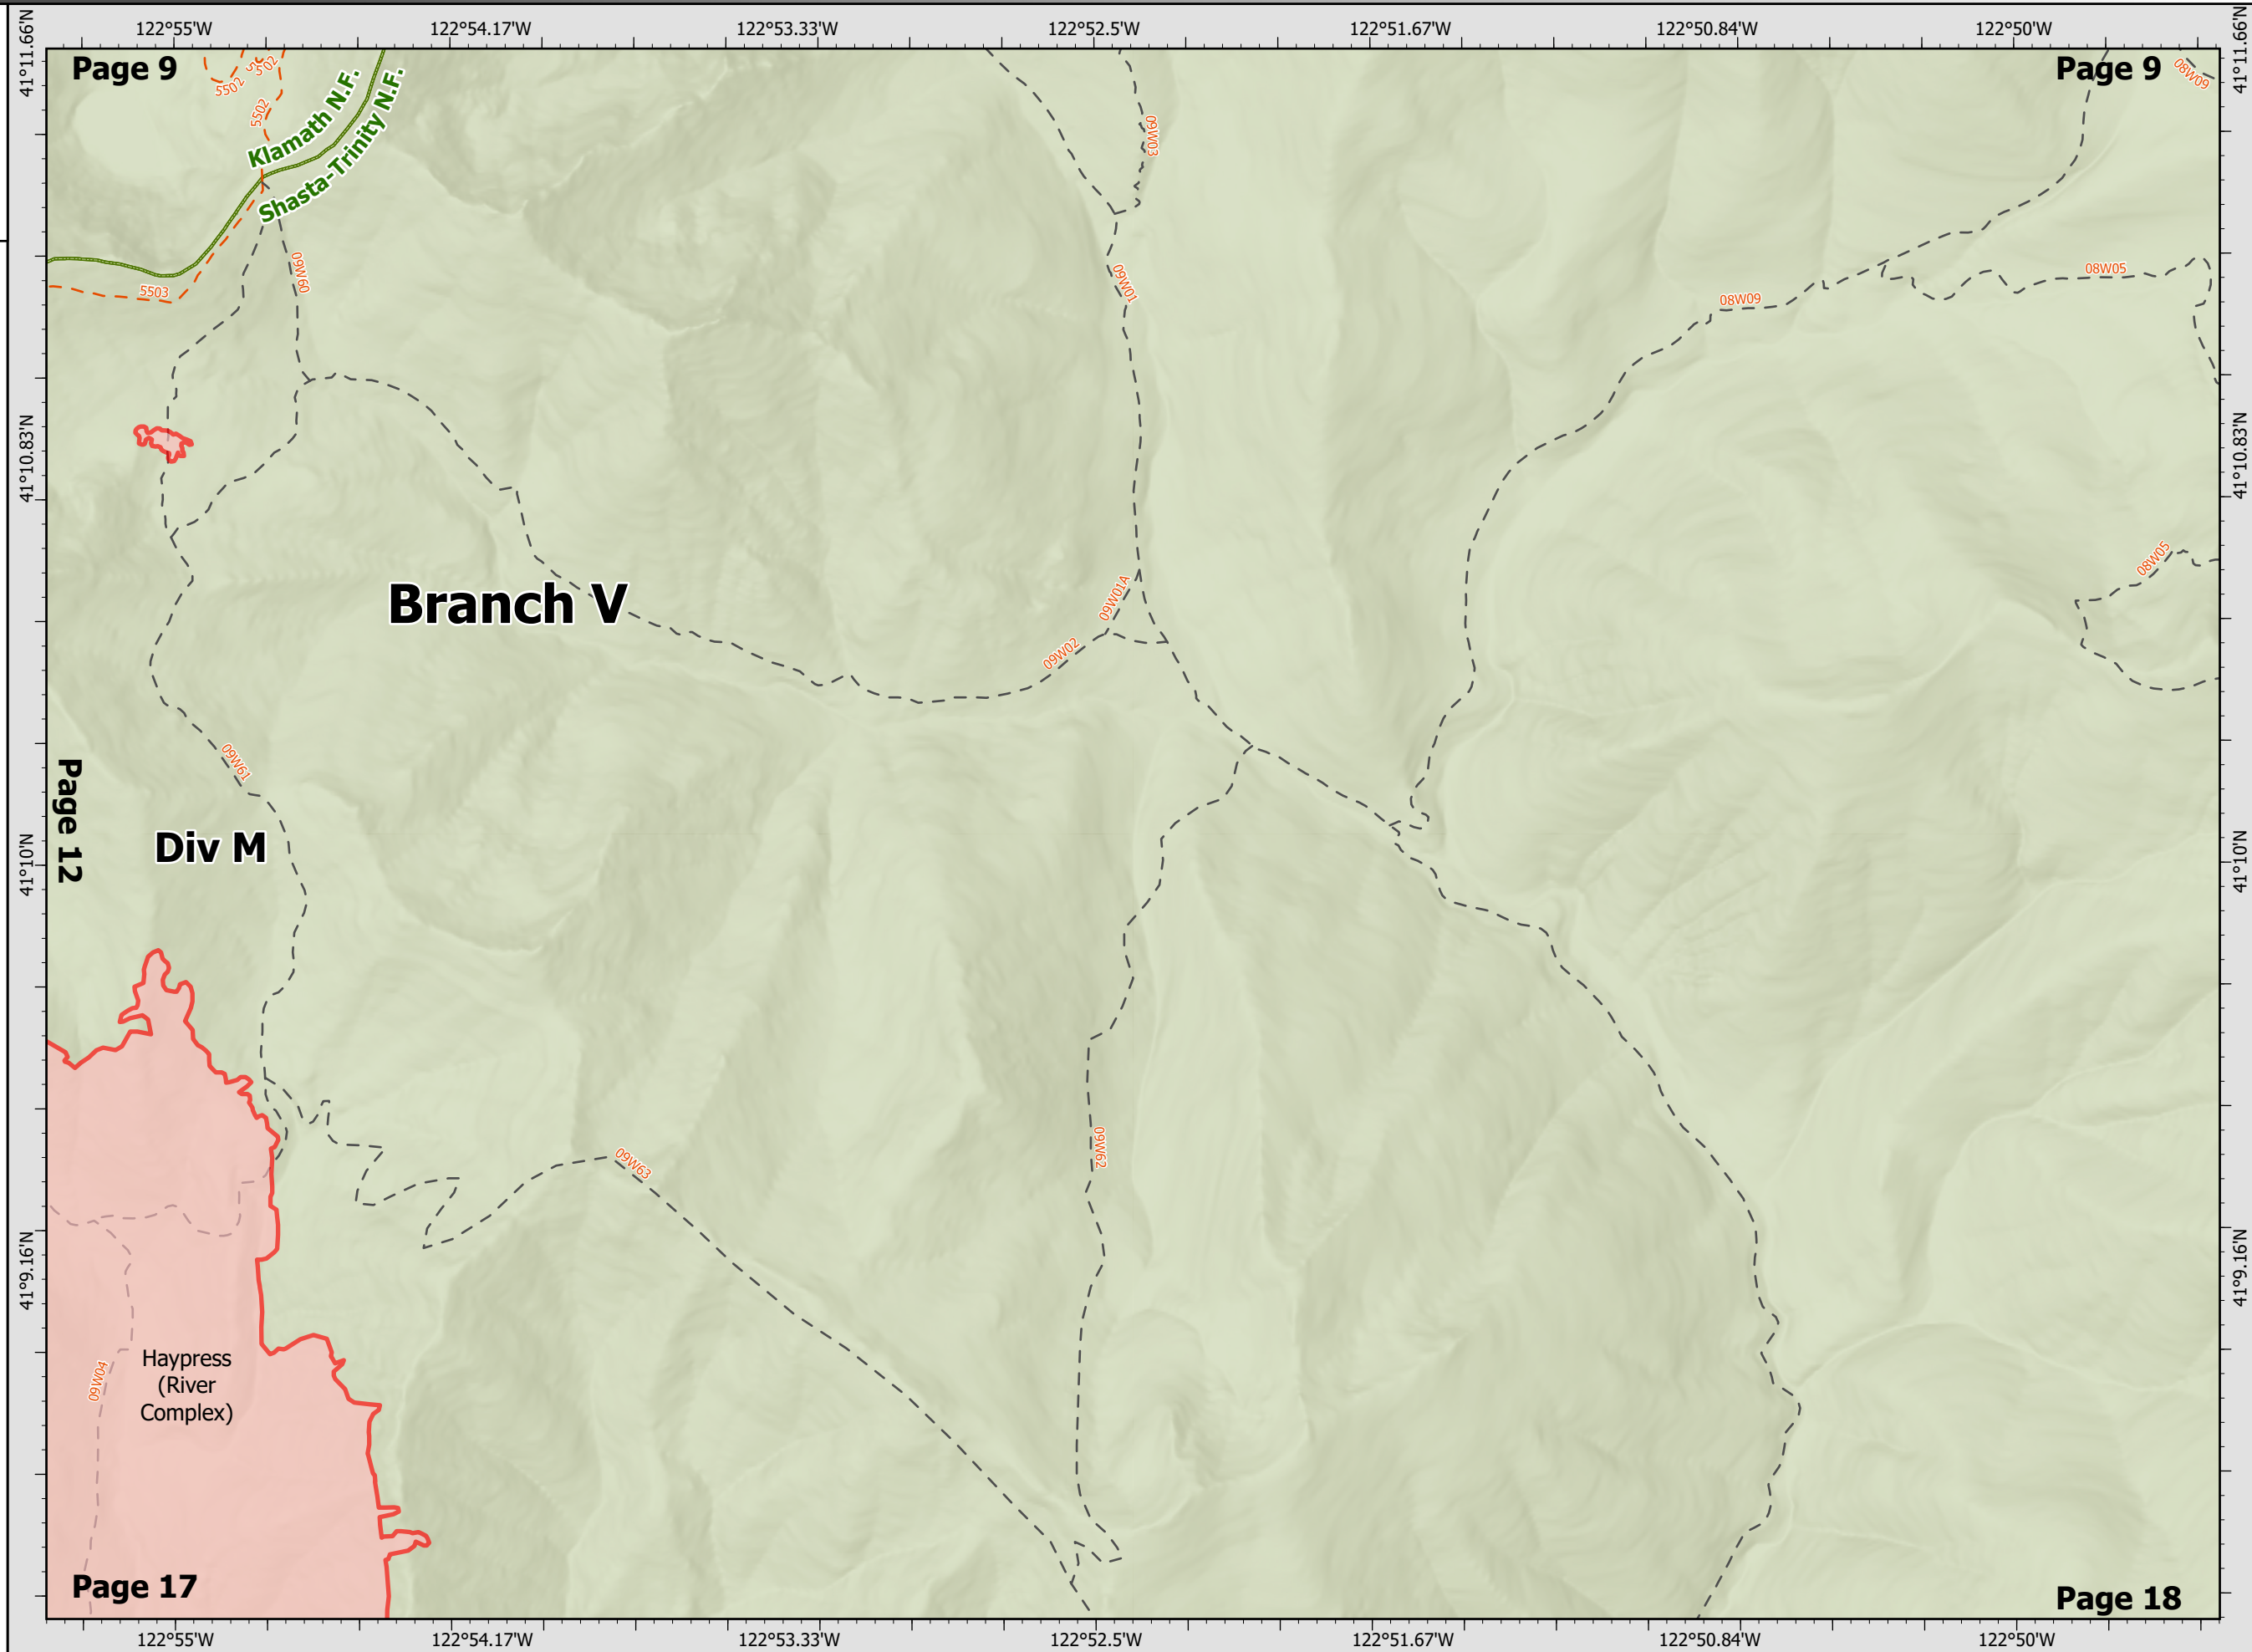

Datum: North American 1983