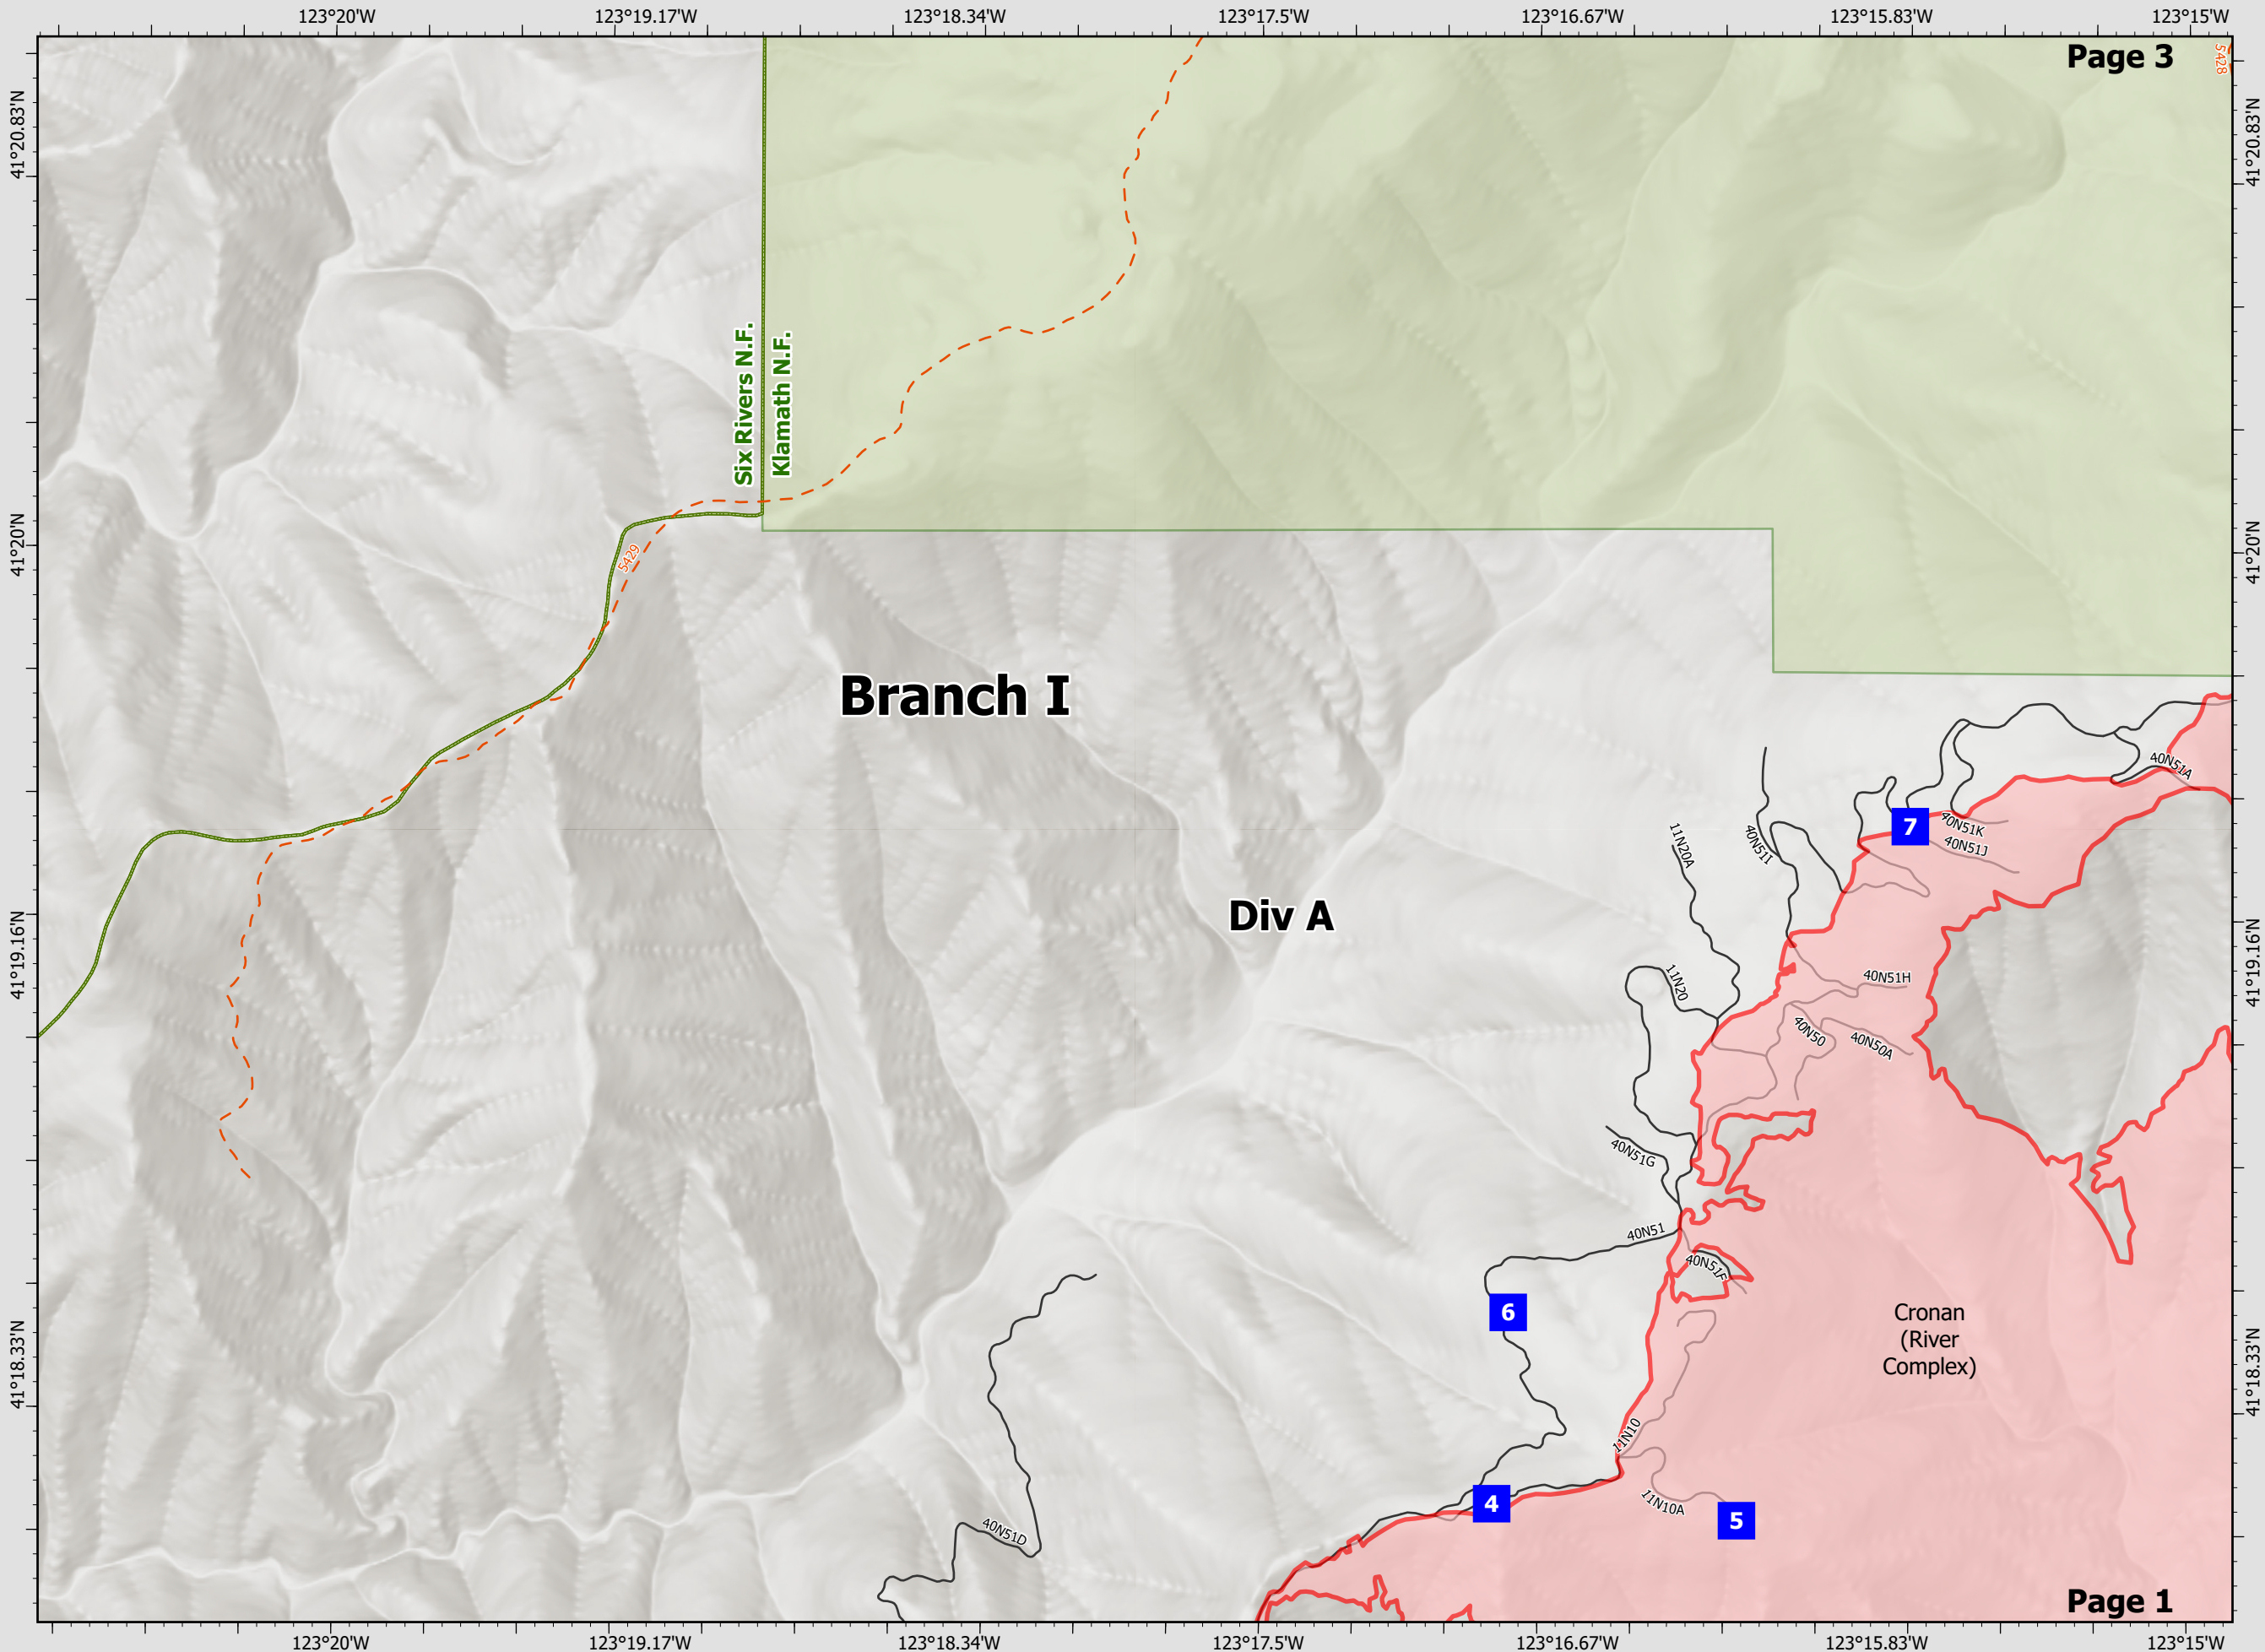

River Complex

CA-KNF-006385
8/23/21 07:00

85,220 acres
IR updated 8/22/21 12:00

- Wildfire Daily Fire Perimeter
- Wilderness Area
- National Forest Boundary
- Drop Point
- Wildfire Daily Fire Perimeter
- Wildfire Daily Fire Perimeter

BRANCH I
DIV A
Page 2 of 27