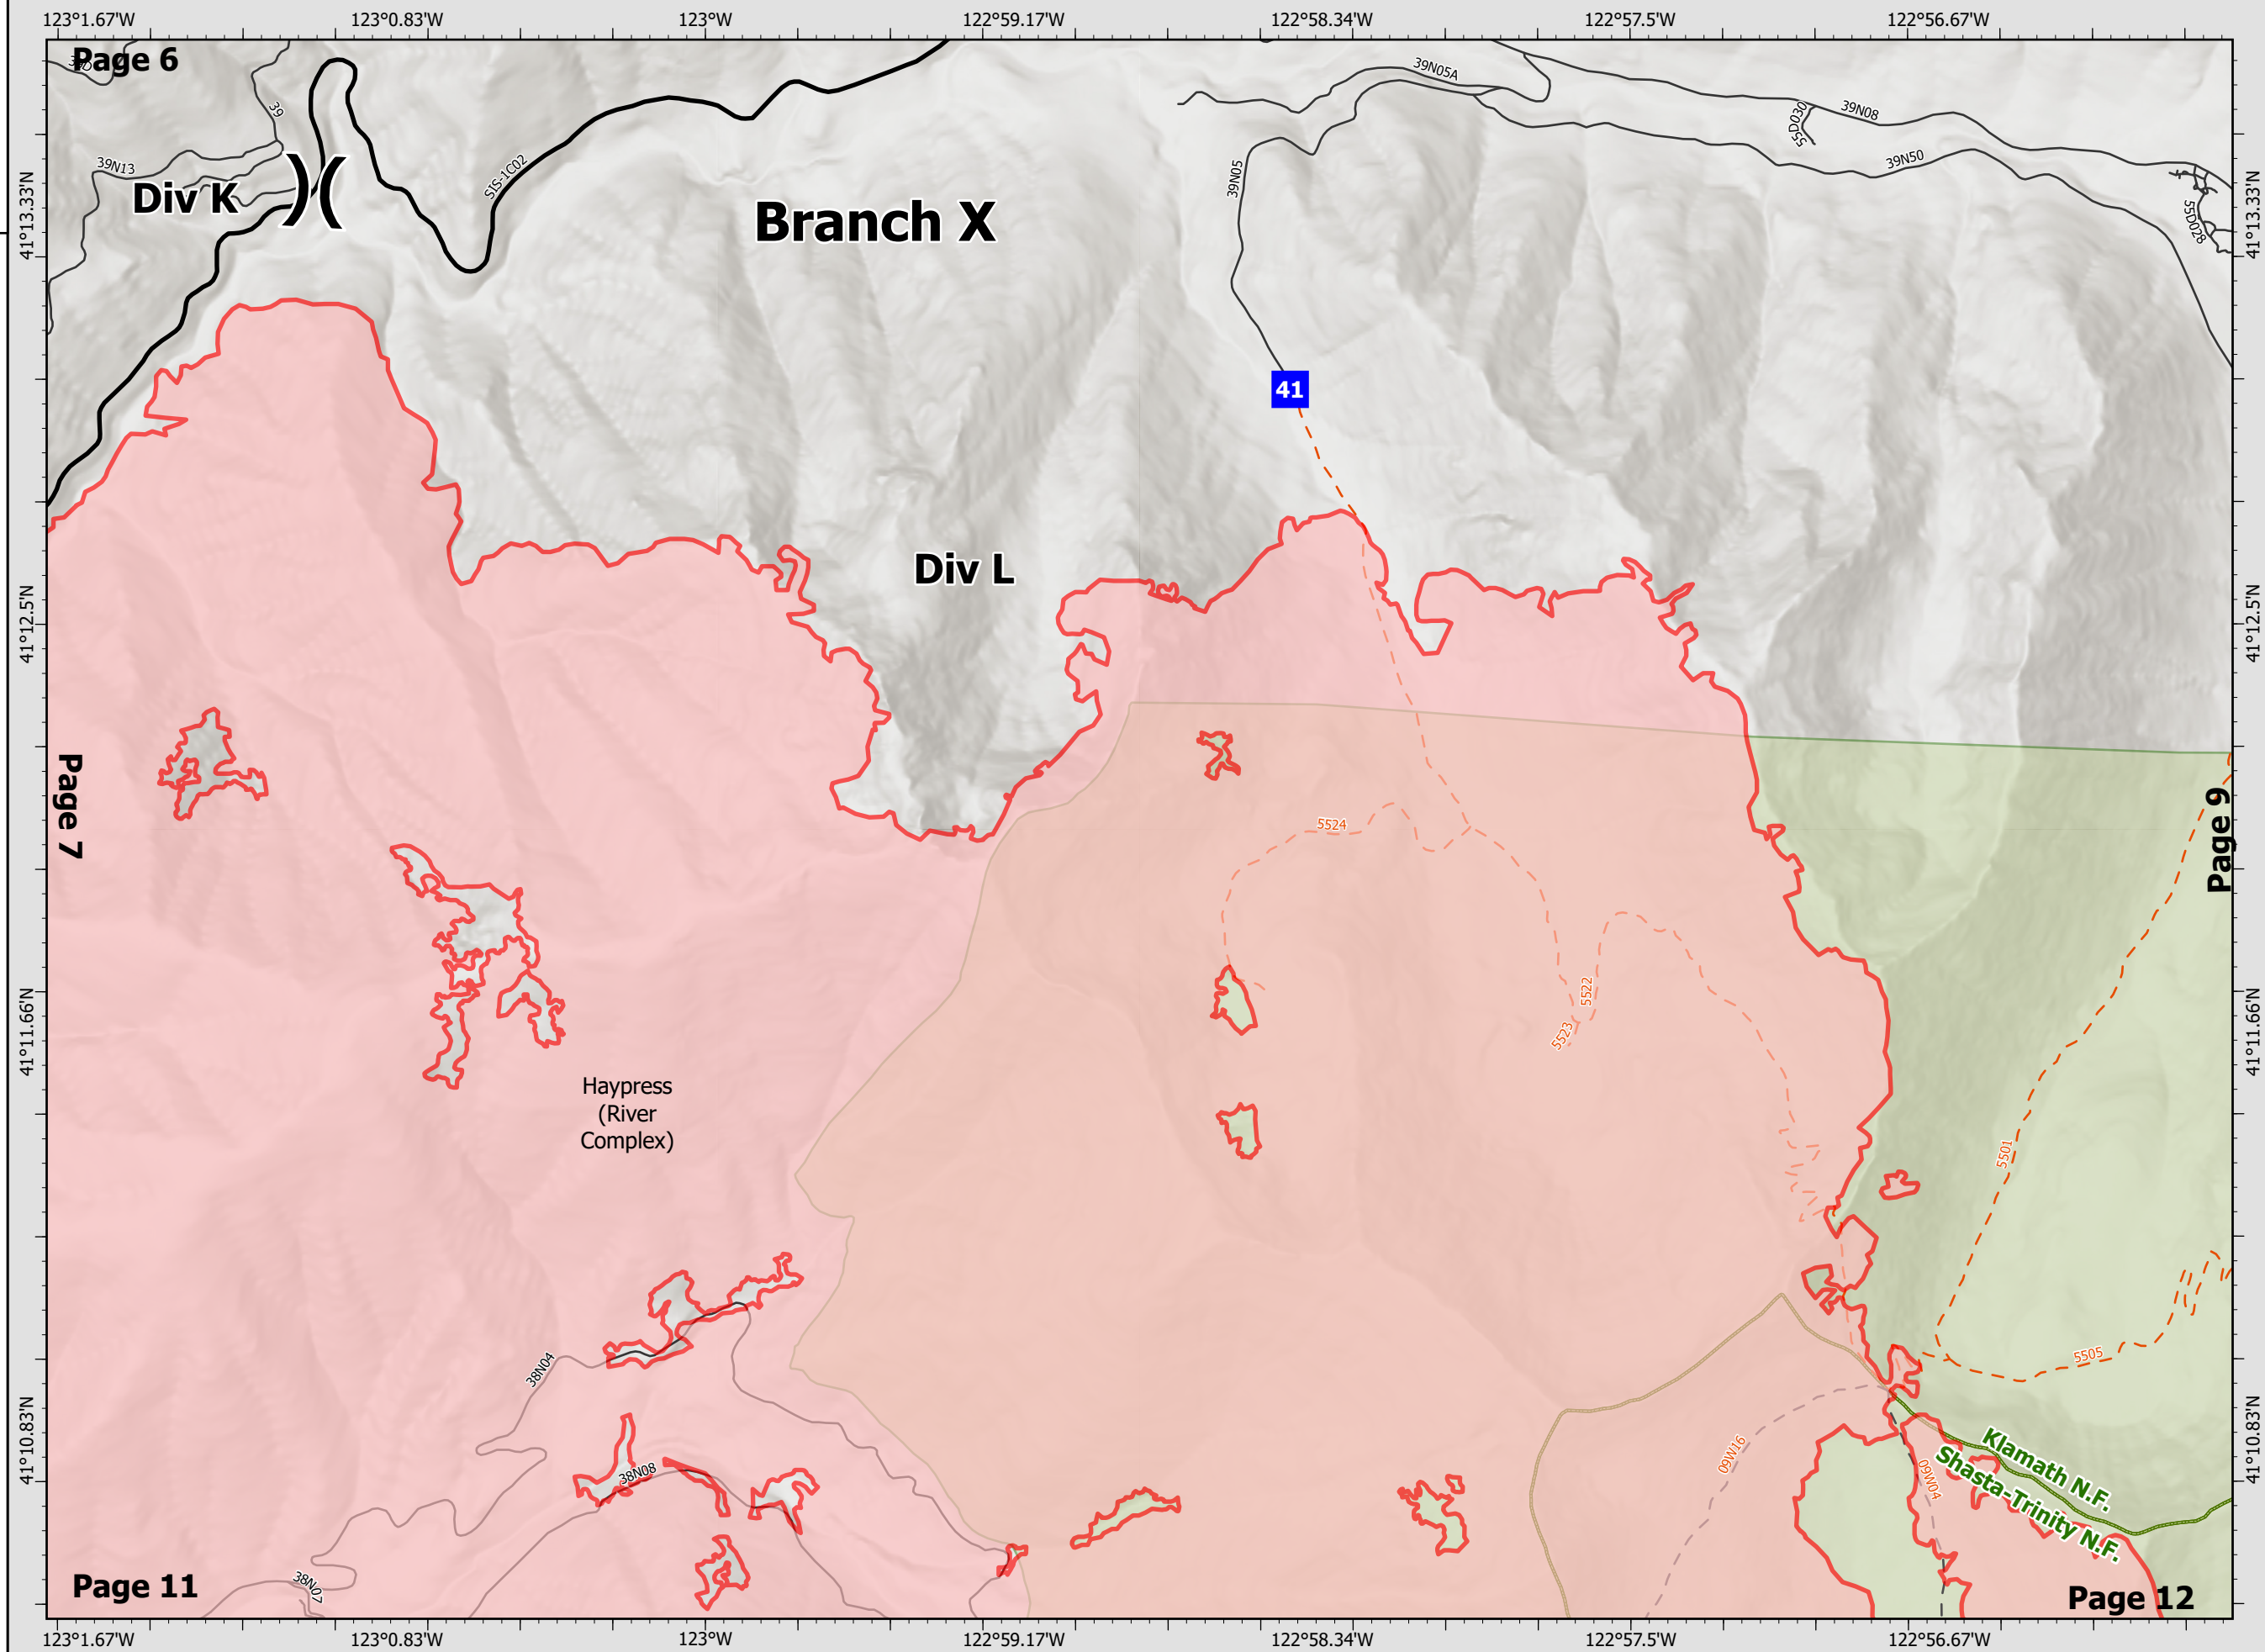

River Complex

CA-KNF-006385
8/23/21 07:00

85,220 acres
IR updated 8/22/21 12:00

- Wildfire Daily Fire Perimeter
- Wilderness Area
- National Forest Boundary
- Division Break
- Drop Point
- Wildfire Daily Fire Perimeter
- Wildfire Daily Fire Perimeter

BRANCH X DIV K & L Page 8 of 27

Page 6

Div K

Branch X

Div L

Page 7

Page 9

Page 11

Page 12

Haypress
(River
Complex)

Klamath N.F.
Shasta-Trinity N.F.