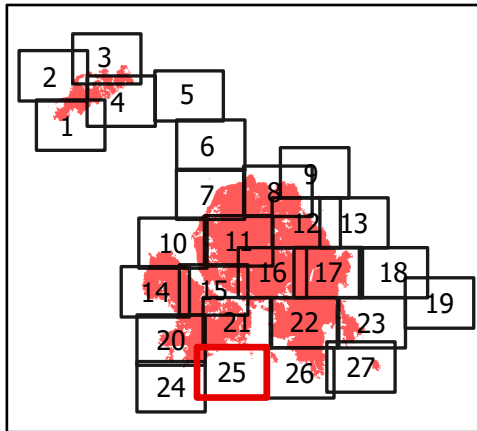

River Complex

CA-KNF-006385
8/23/21 07:00

85,220 acres
IR updated 8/22/21 12:00

- Wildfire Daily Fire Perimeter
- Wilderness Area
- National Forest Boundary
- Division Break
- Drop Point
- Wildfire Daily Fire Perimeter
- Wildfire Daily Fire Perimeter

BRANCH V
DIV S & T
Page 25 of 27