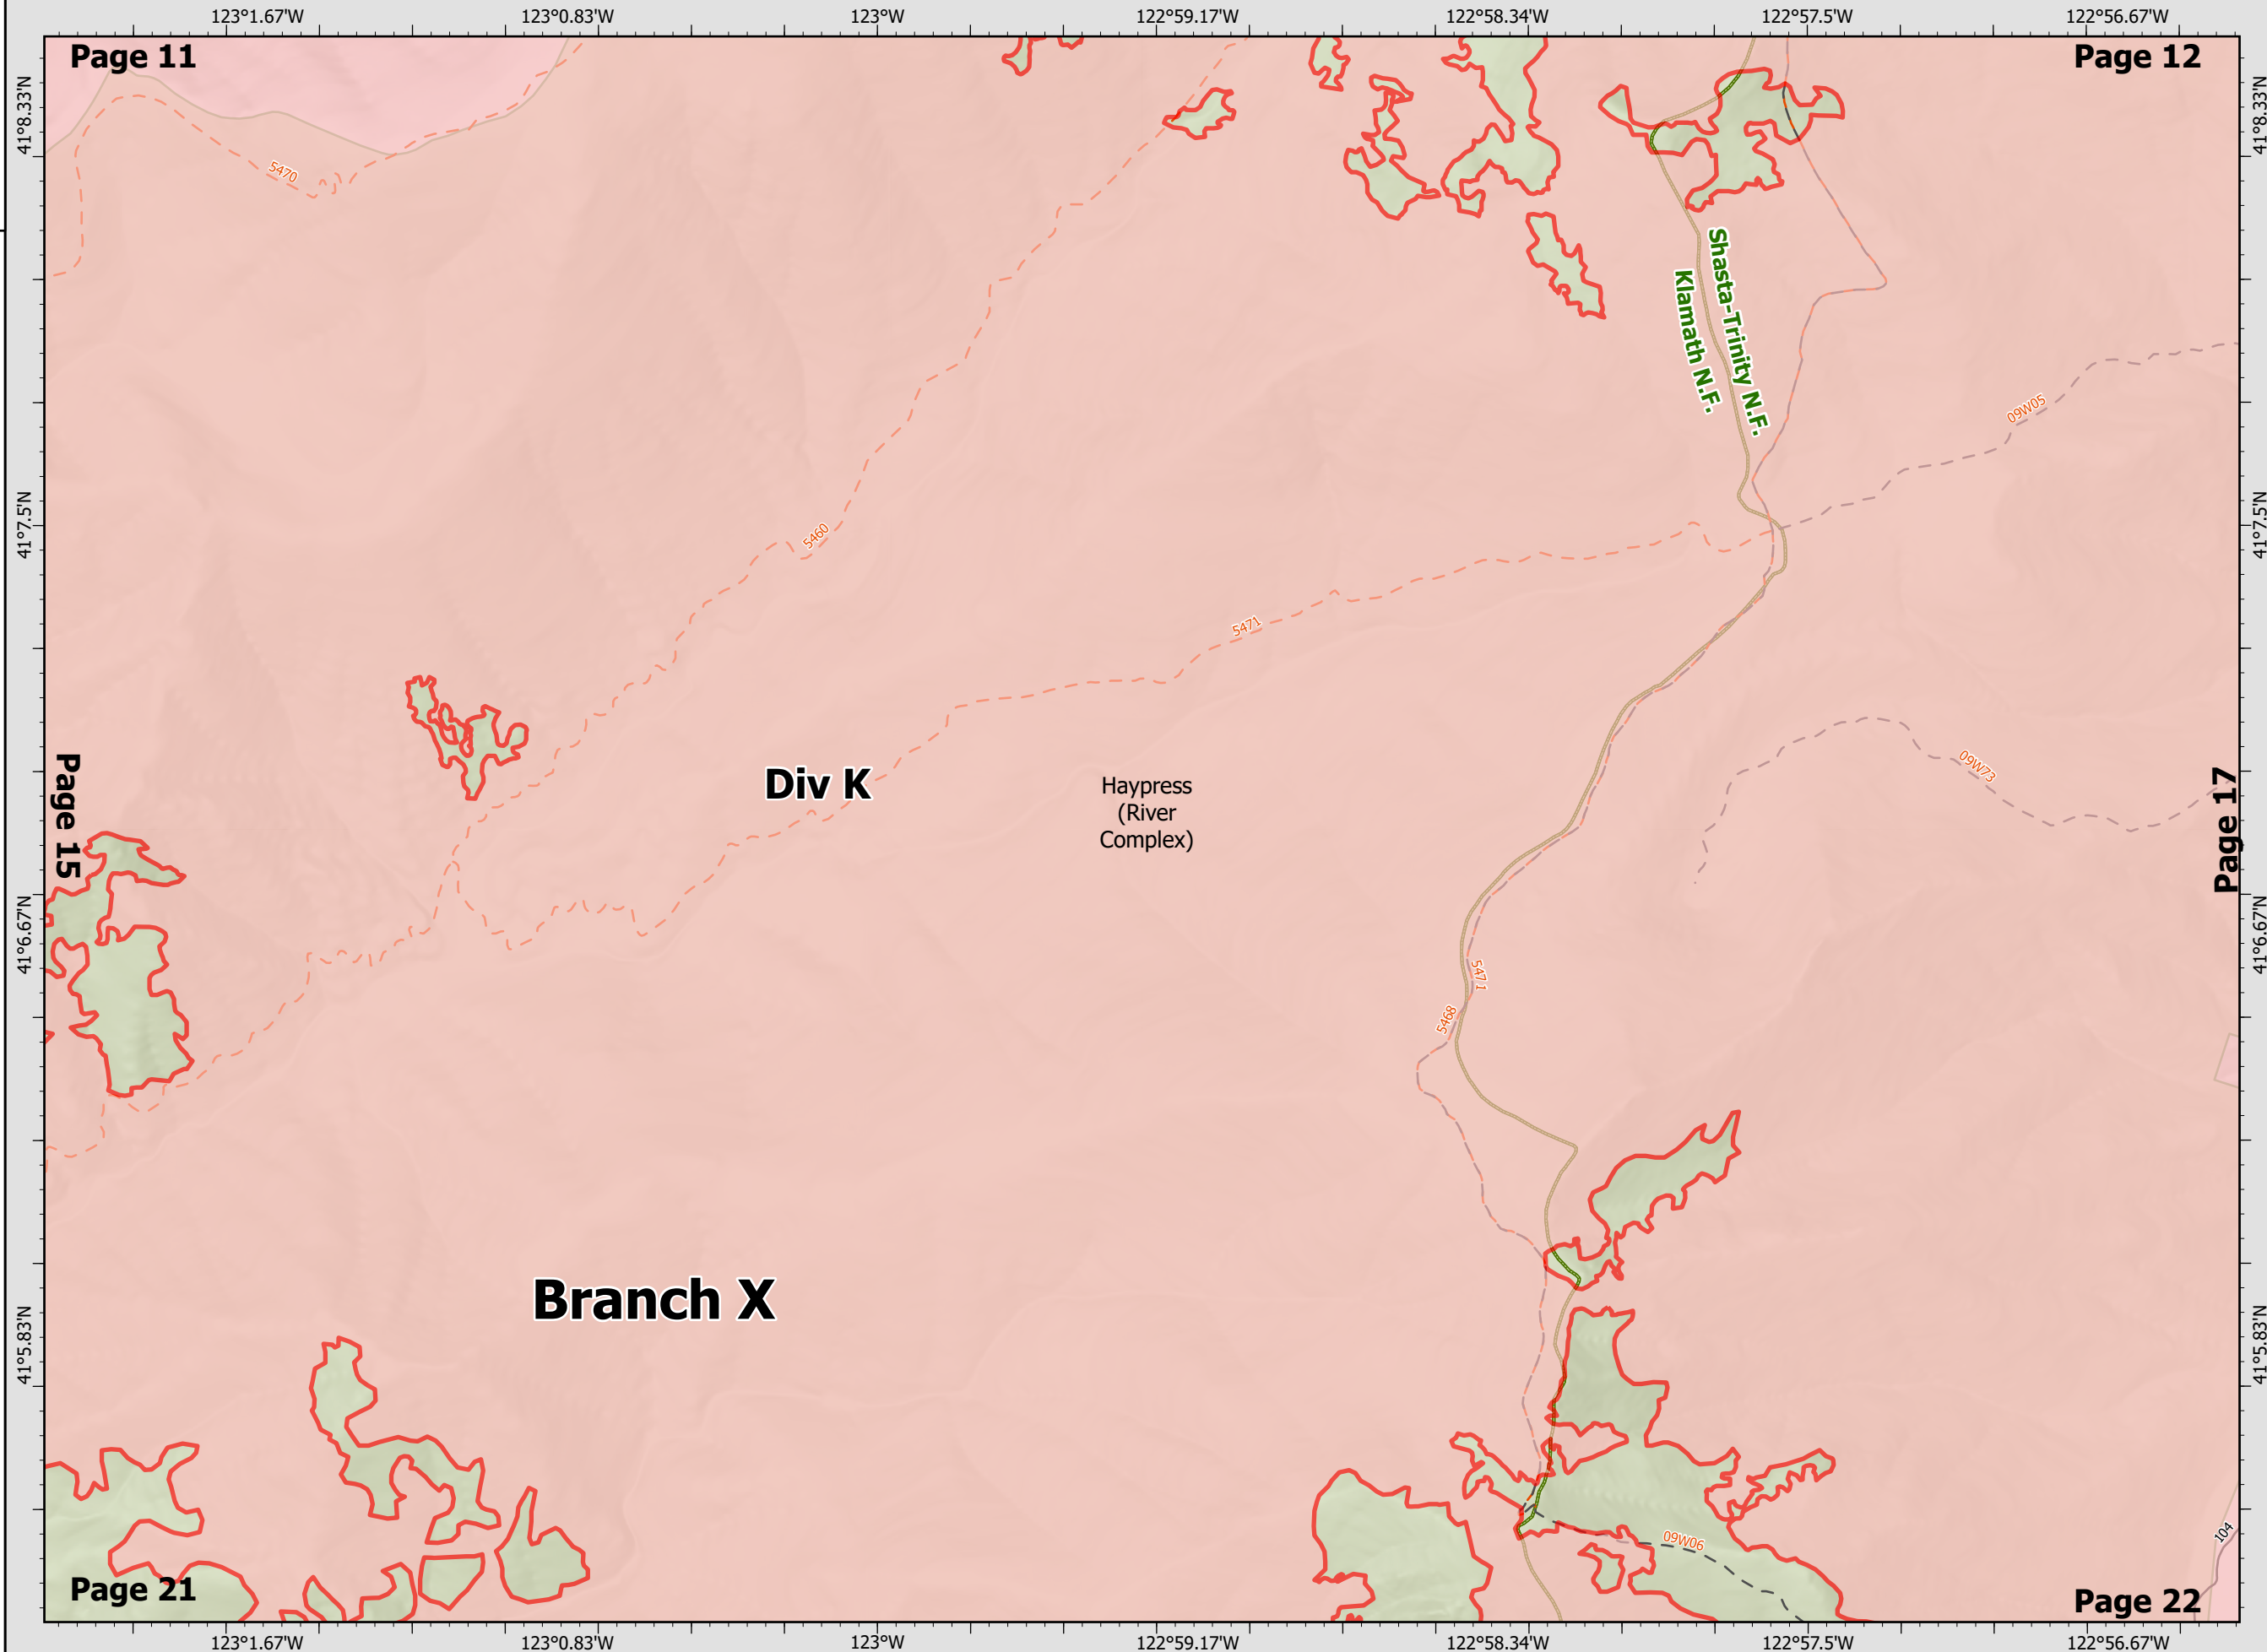

BRANCH V & X DIV T & U Page 15 of 27

River Complex

CA-KNF-006385
8/23/21 07:00

85,220 acres
IR updated 8/22/21 12:00

-  Wildfire Daily Fire Perimeter
-  Wilderness Area
-  National Forest Boundary
-  Wildfire Daily Fire Perimeter
-  Wildfire Daily Fire Perimeter

BRANCH V & X DIV Q, S & T Page 16 of 27

River Complex

CA-KNF-006385
8/23/21 07:00

85,220 acres
IR updated 8/22/21 12:00

-  Wildfire Daily Fire Perimeter
-  Wilderness Area
-  National Forest Boundary
-  Drop Point
-  Wildfire Daily Fire Perimeter
-  Wildfire Daily Fire Perimeter

BRANCH V DIV M & N Page 17 of 27

Datum: North American 1983

River Complex

CA-KNF-006385
8/23/21 07:00

85,220 acres
IR updated 8/22/21 12:00

- Wilderness Area
- National Forest Boundary
- Private Timberland
- Drop Point