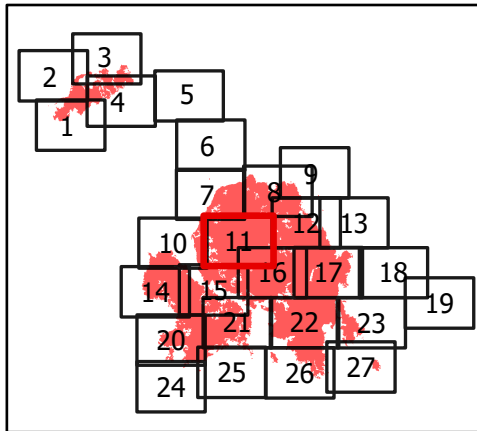

River Complex

CA-KNF-006385
8/23/21 07:00

85,220 acres
IR updated 8/22/21 12:00

- Wildfire Daily Fire Perimeter
- Wilderness Area
- National Forest Boundary
- Wildfire Daily Fire Perimeter
- Wildfire Daily Fire Perimeter

BRANCH X
DIV K & U
Page 11 of 27