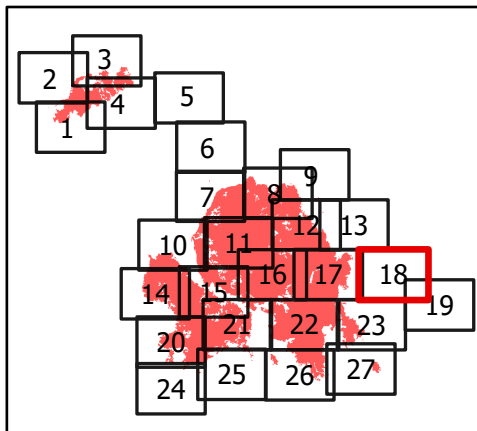

BRANCH V & X DIV Q, S & T Page 16 of 27

River Complex

CA-KNF-006385
8/23/21 07:00

85,220 acres
IR updated 8/22/21 12:00

-  Wildfire Daily Fire Perimeter
-  Wilderness Area
-  National Forest Boundary
-  Drop Point
-  Wildfire Daily Fire Perimeter
-  Wildfire Daily Fire Perimeter

BRANCH V DIV M & N Page 17 of 27

Datum: North American 1983

River Complex

CA-KNF-006385
8/23/21 07:00

85,220 acres
IR updated 8/22/21 12:00

- Wilderness Area
- National Forest Boundary
- Private Timberland
- Drop Point

BRANCH V DIV N Page 18 of 27

0 0.13 0.25 0.5 Miles

Datum: North American 1983

River Complex

CA-KNF-006385
8/23/21 07:00

85,220 acres
IR updated 8/22/21 12:00

- Wilderness Area
- National Forest Boundary
- Private Timberland
- Division Break
- Drop Point
- Camp