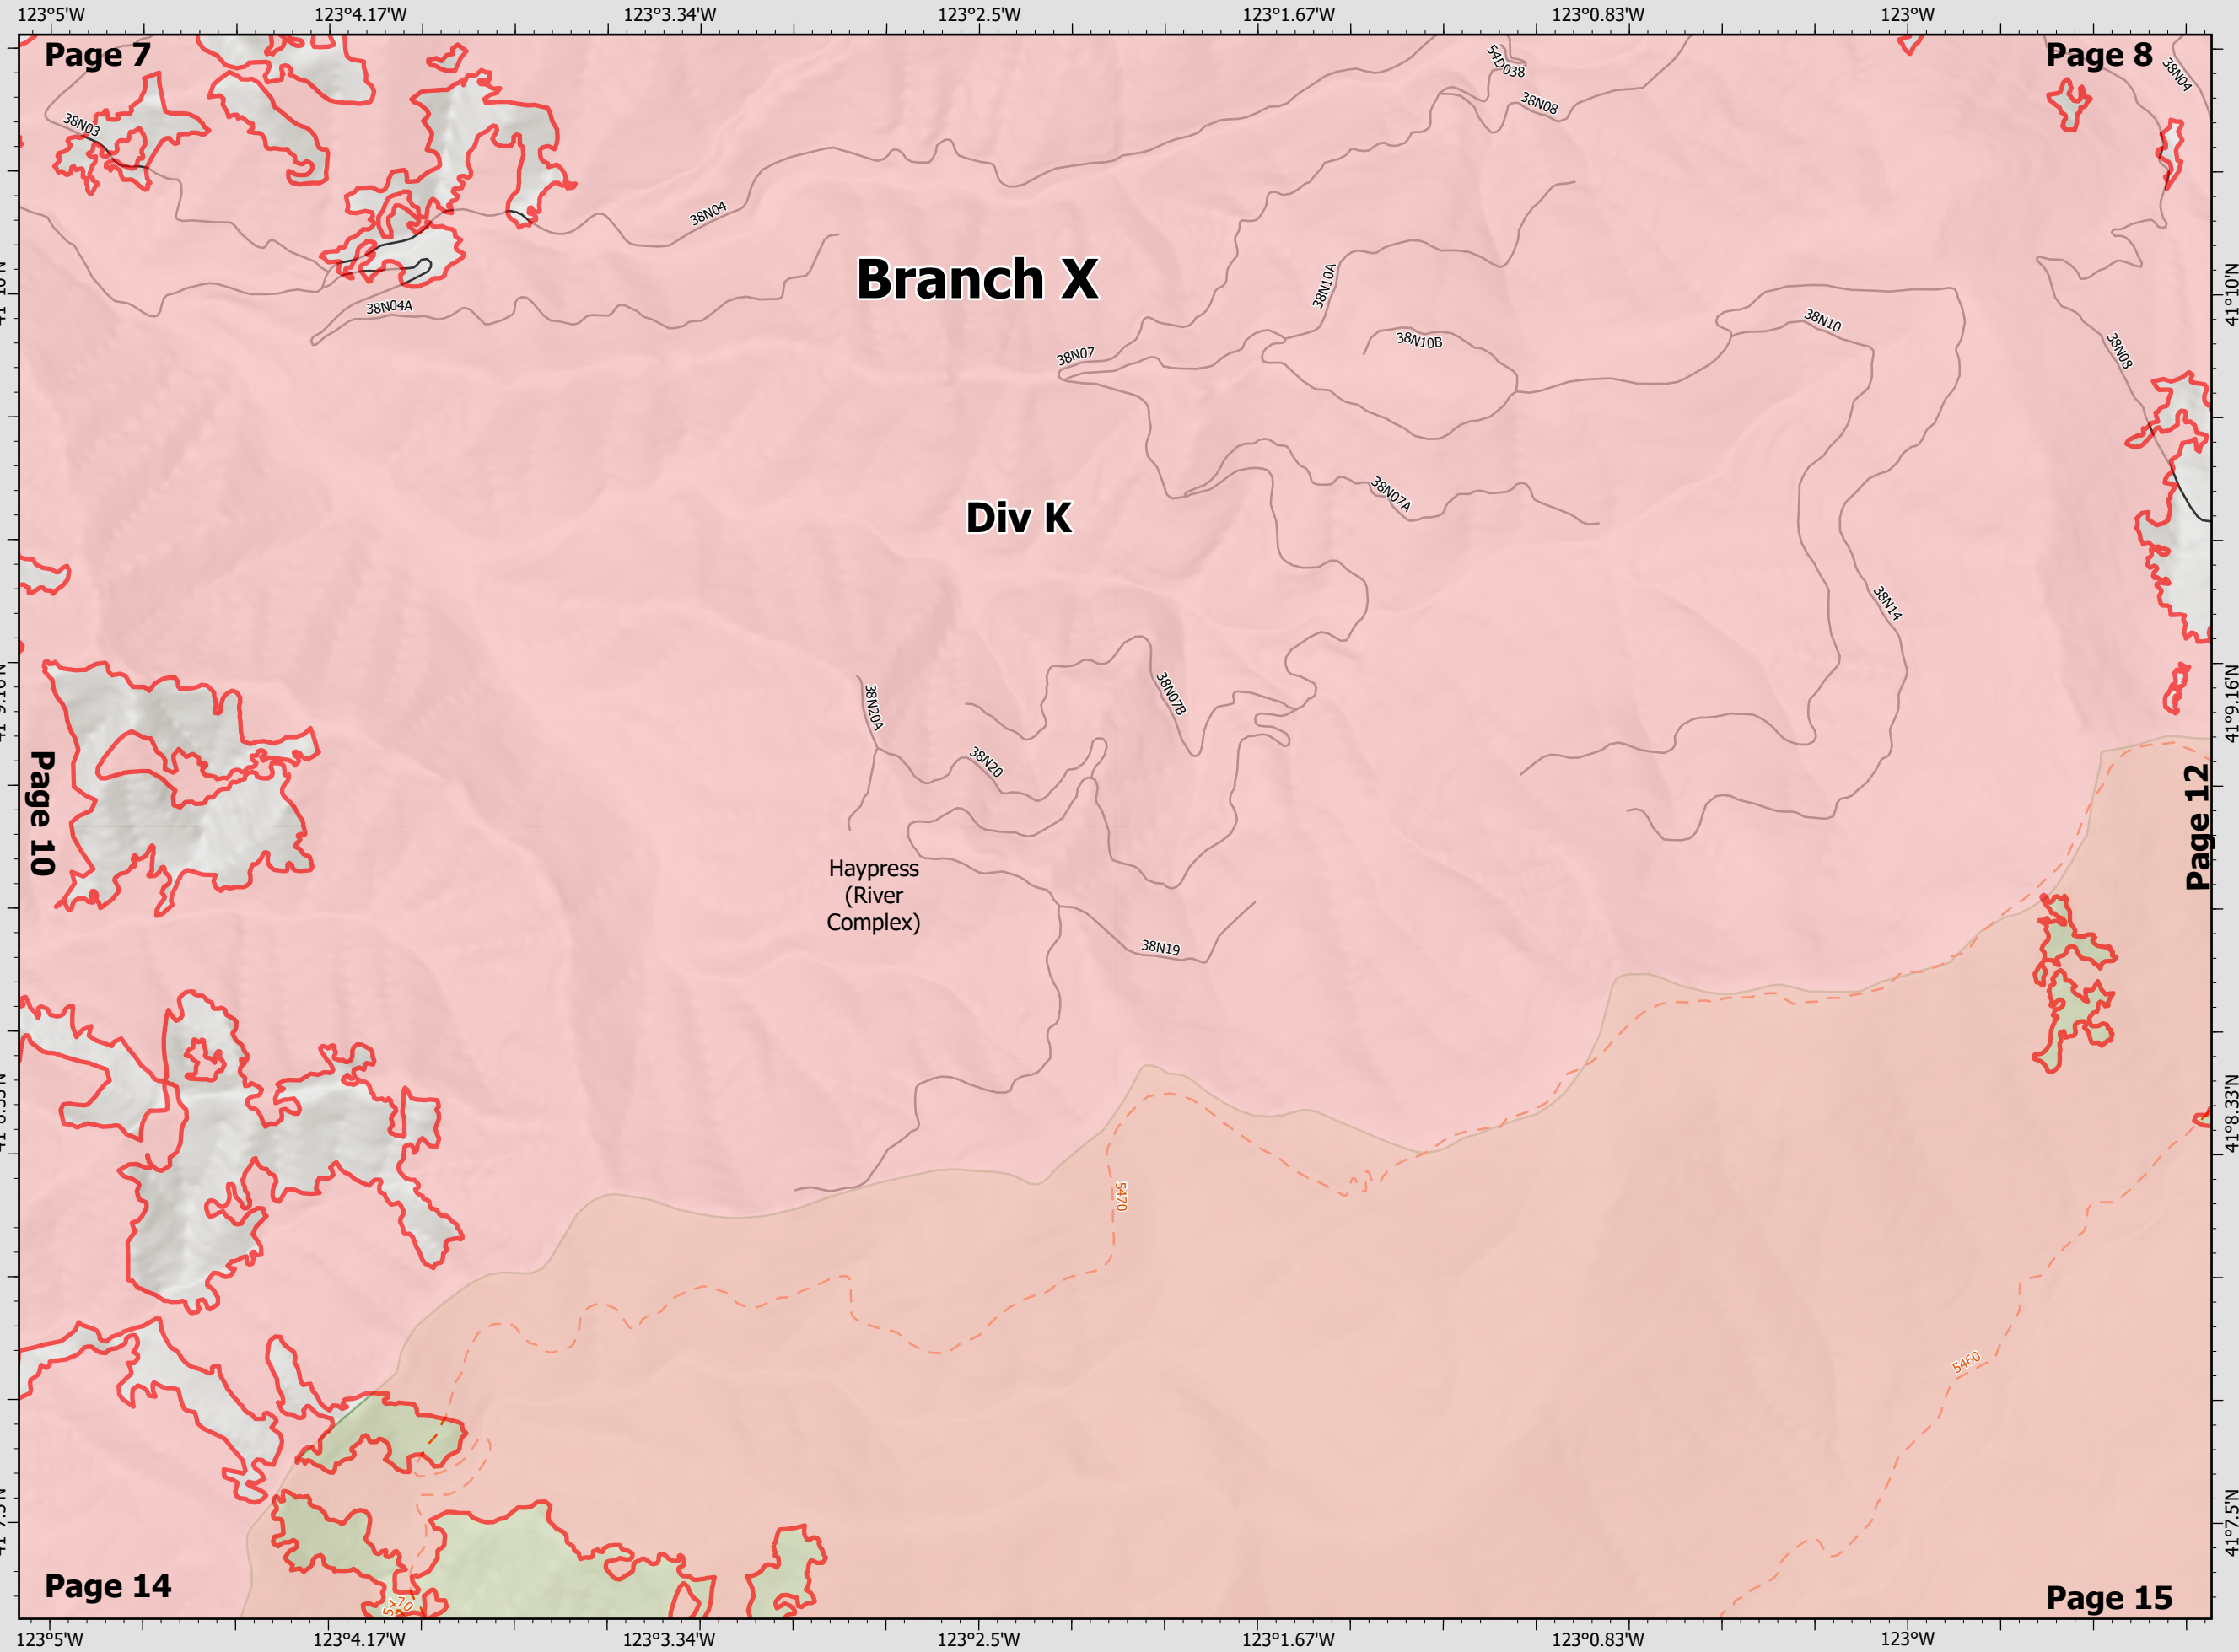

0 0.13 0.25 0.5 Miles

Datum: North American 1983