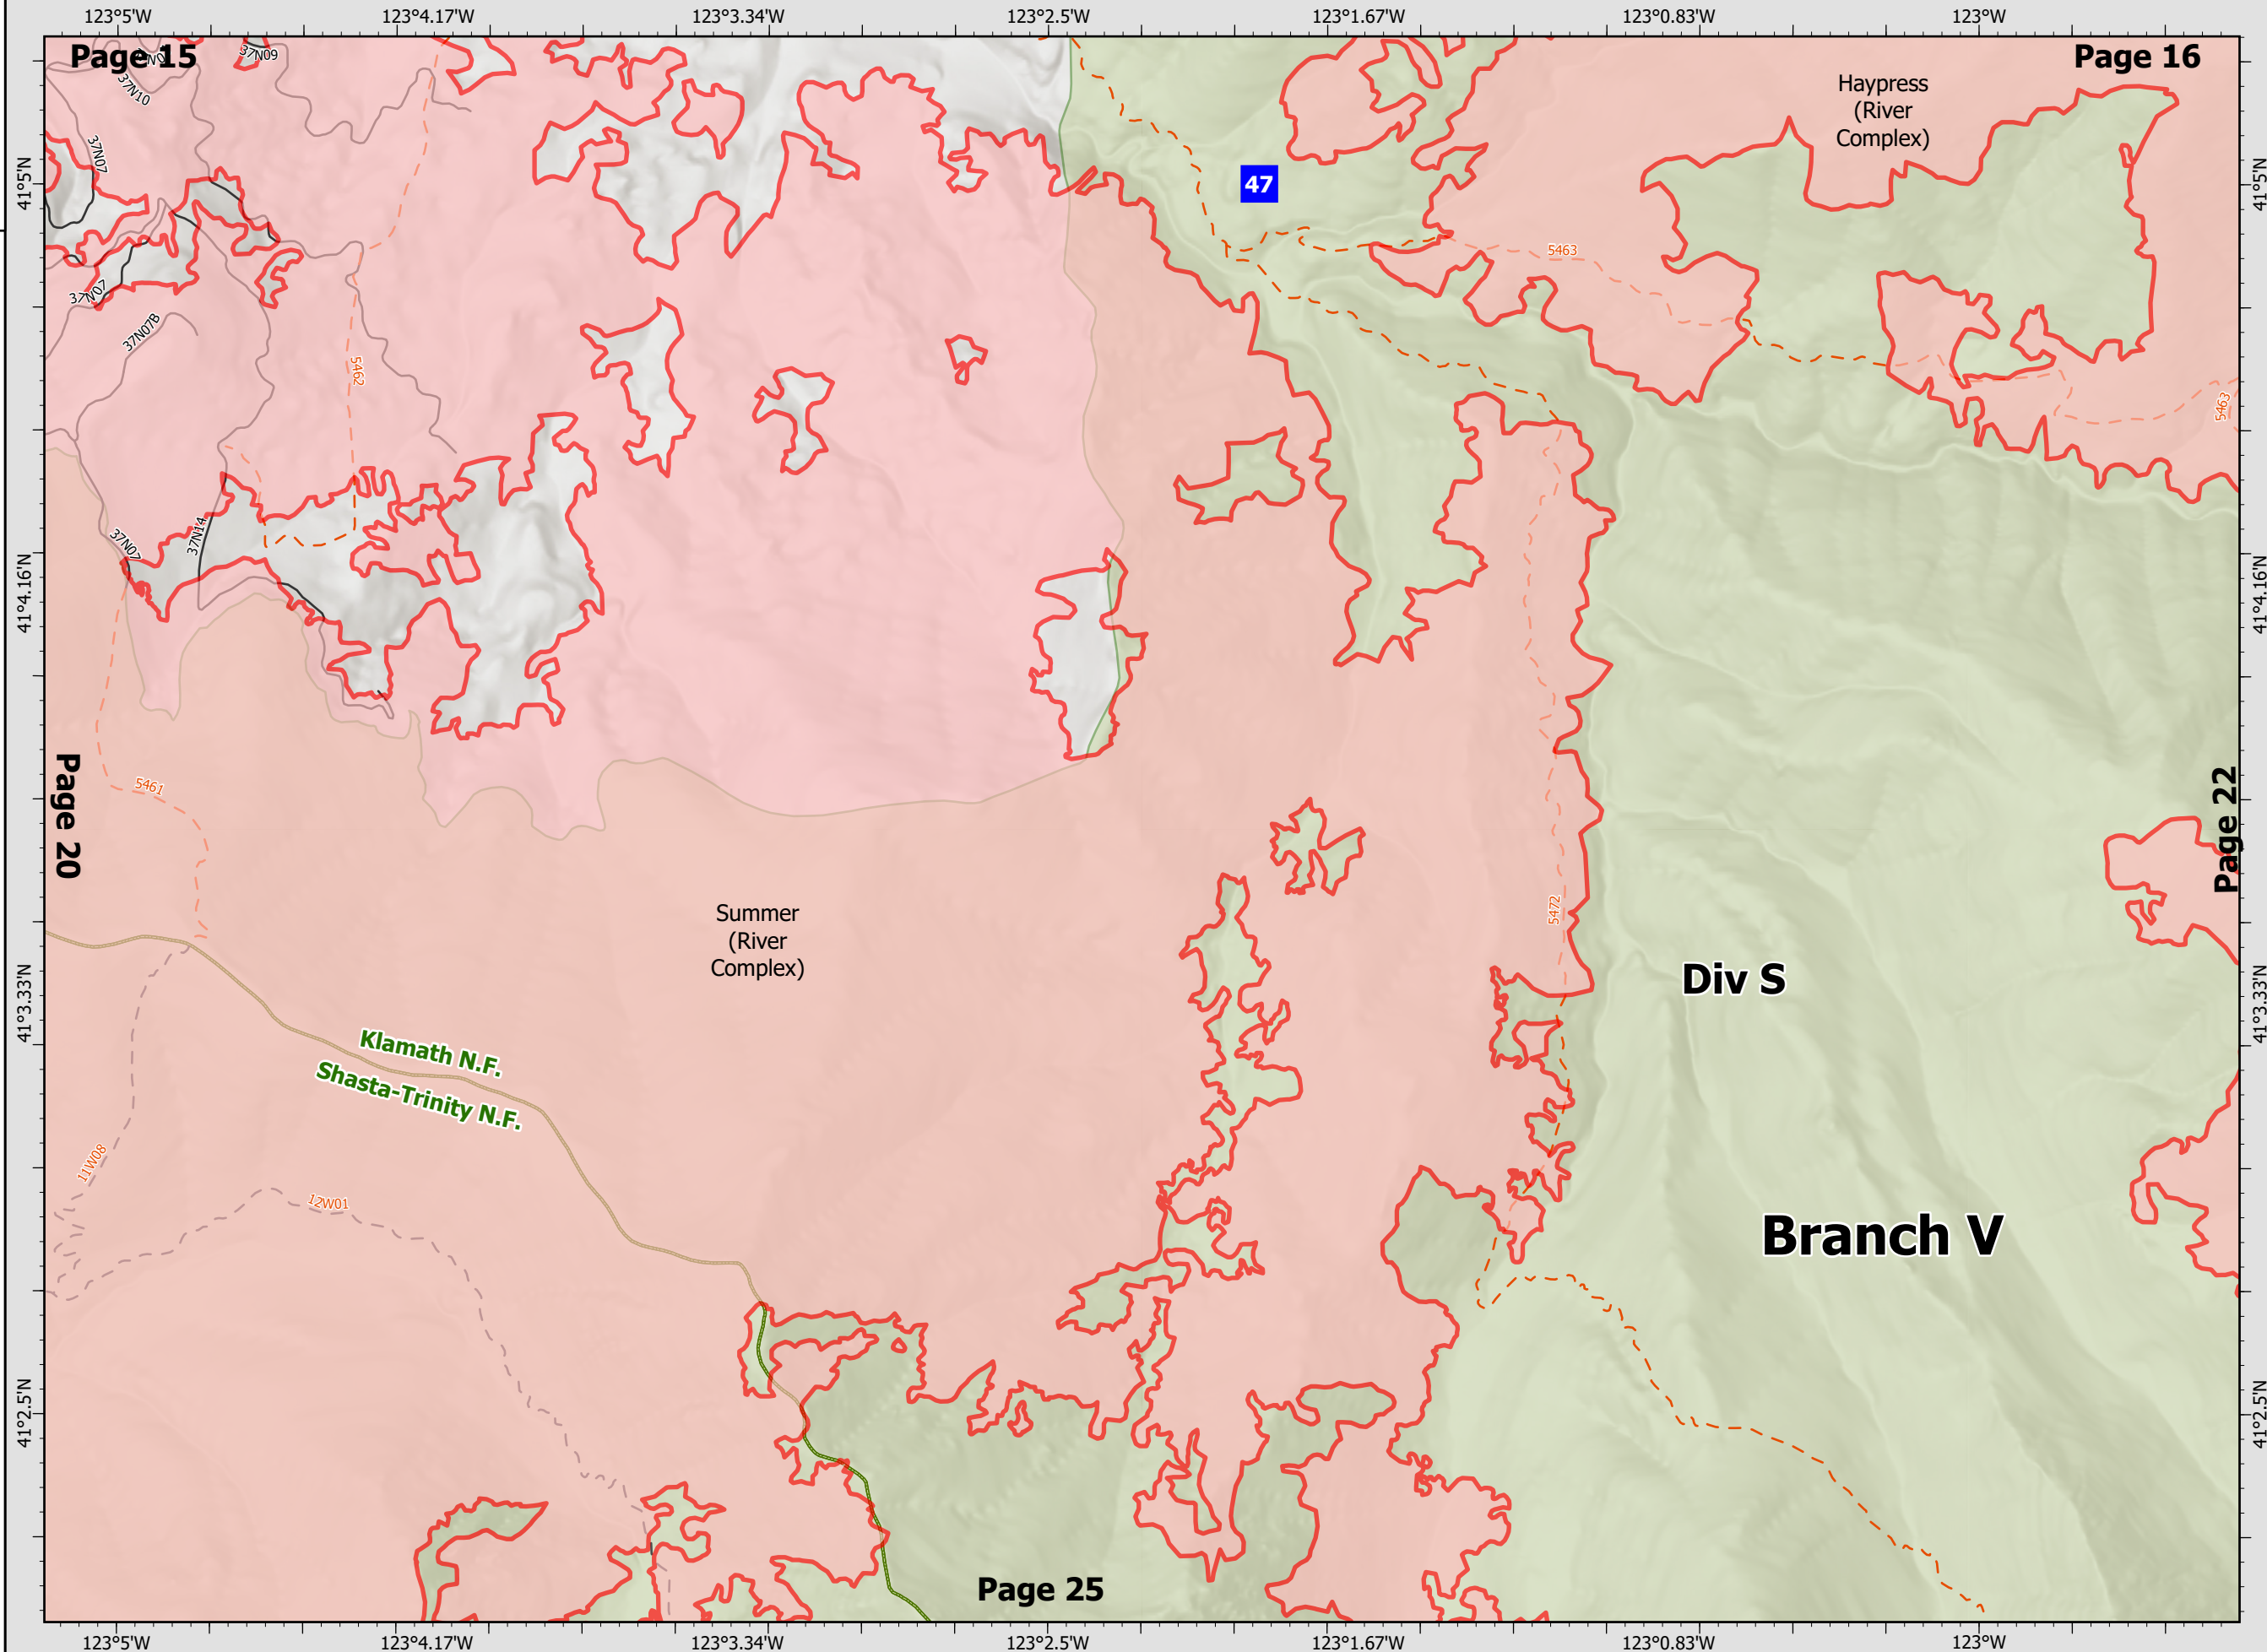

Datum: North American 1983