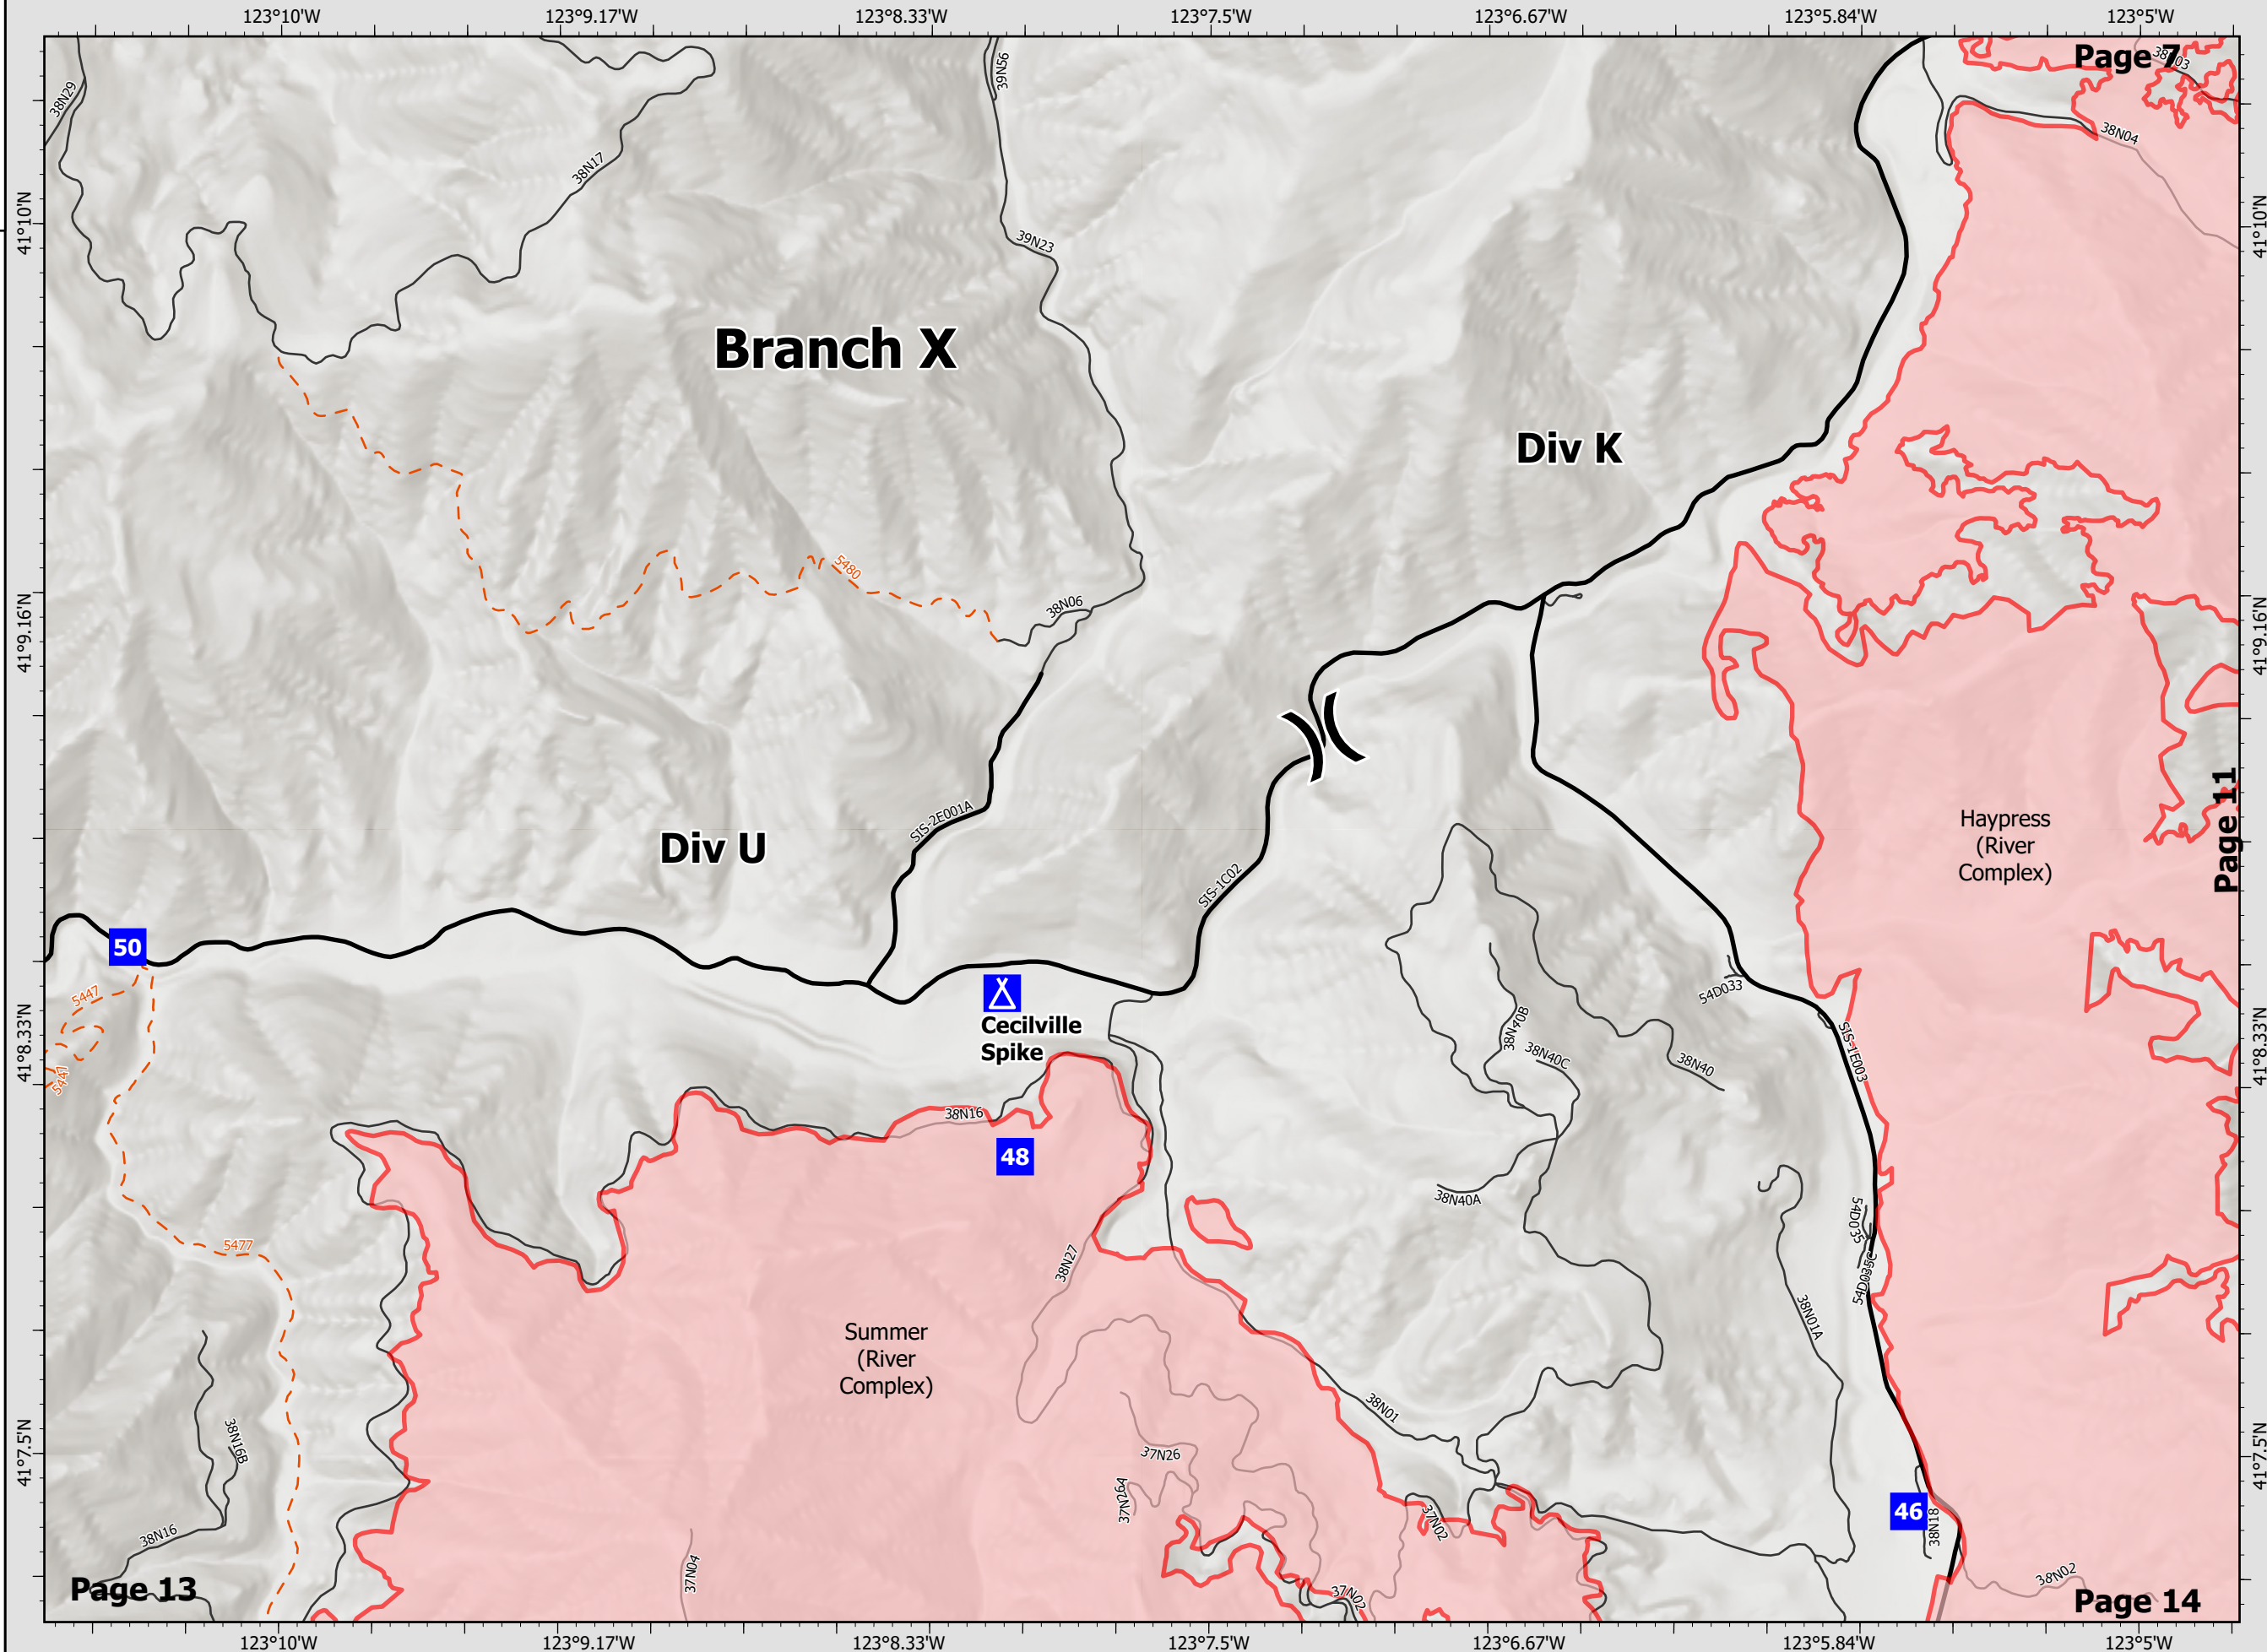

-  Wildfire Daily Fire Perimeter
-  National Forest Boundary
-  Division Break
-  Drop Point
-  Camp
-  Wildfire Daily Fire Perimeter
-  Wildfire Daily Fire Perimeter

BRANCH X DIV K & U Page 10 of 27

River Complex