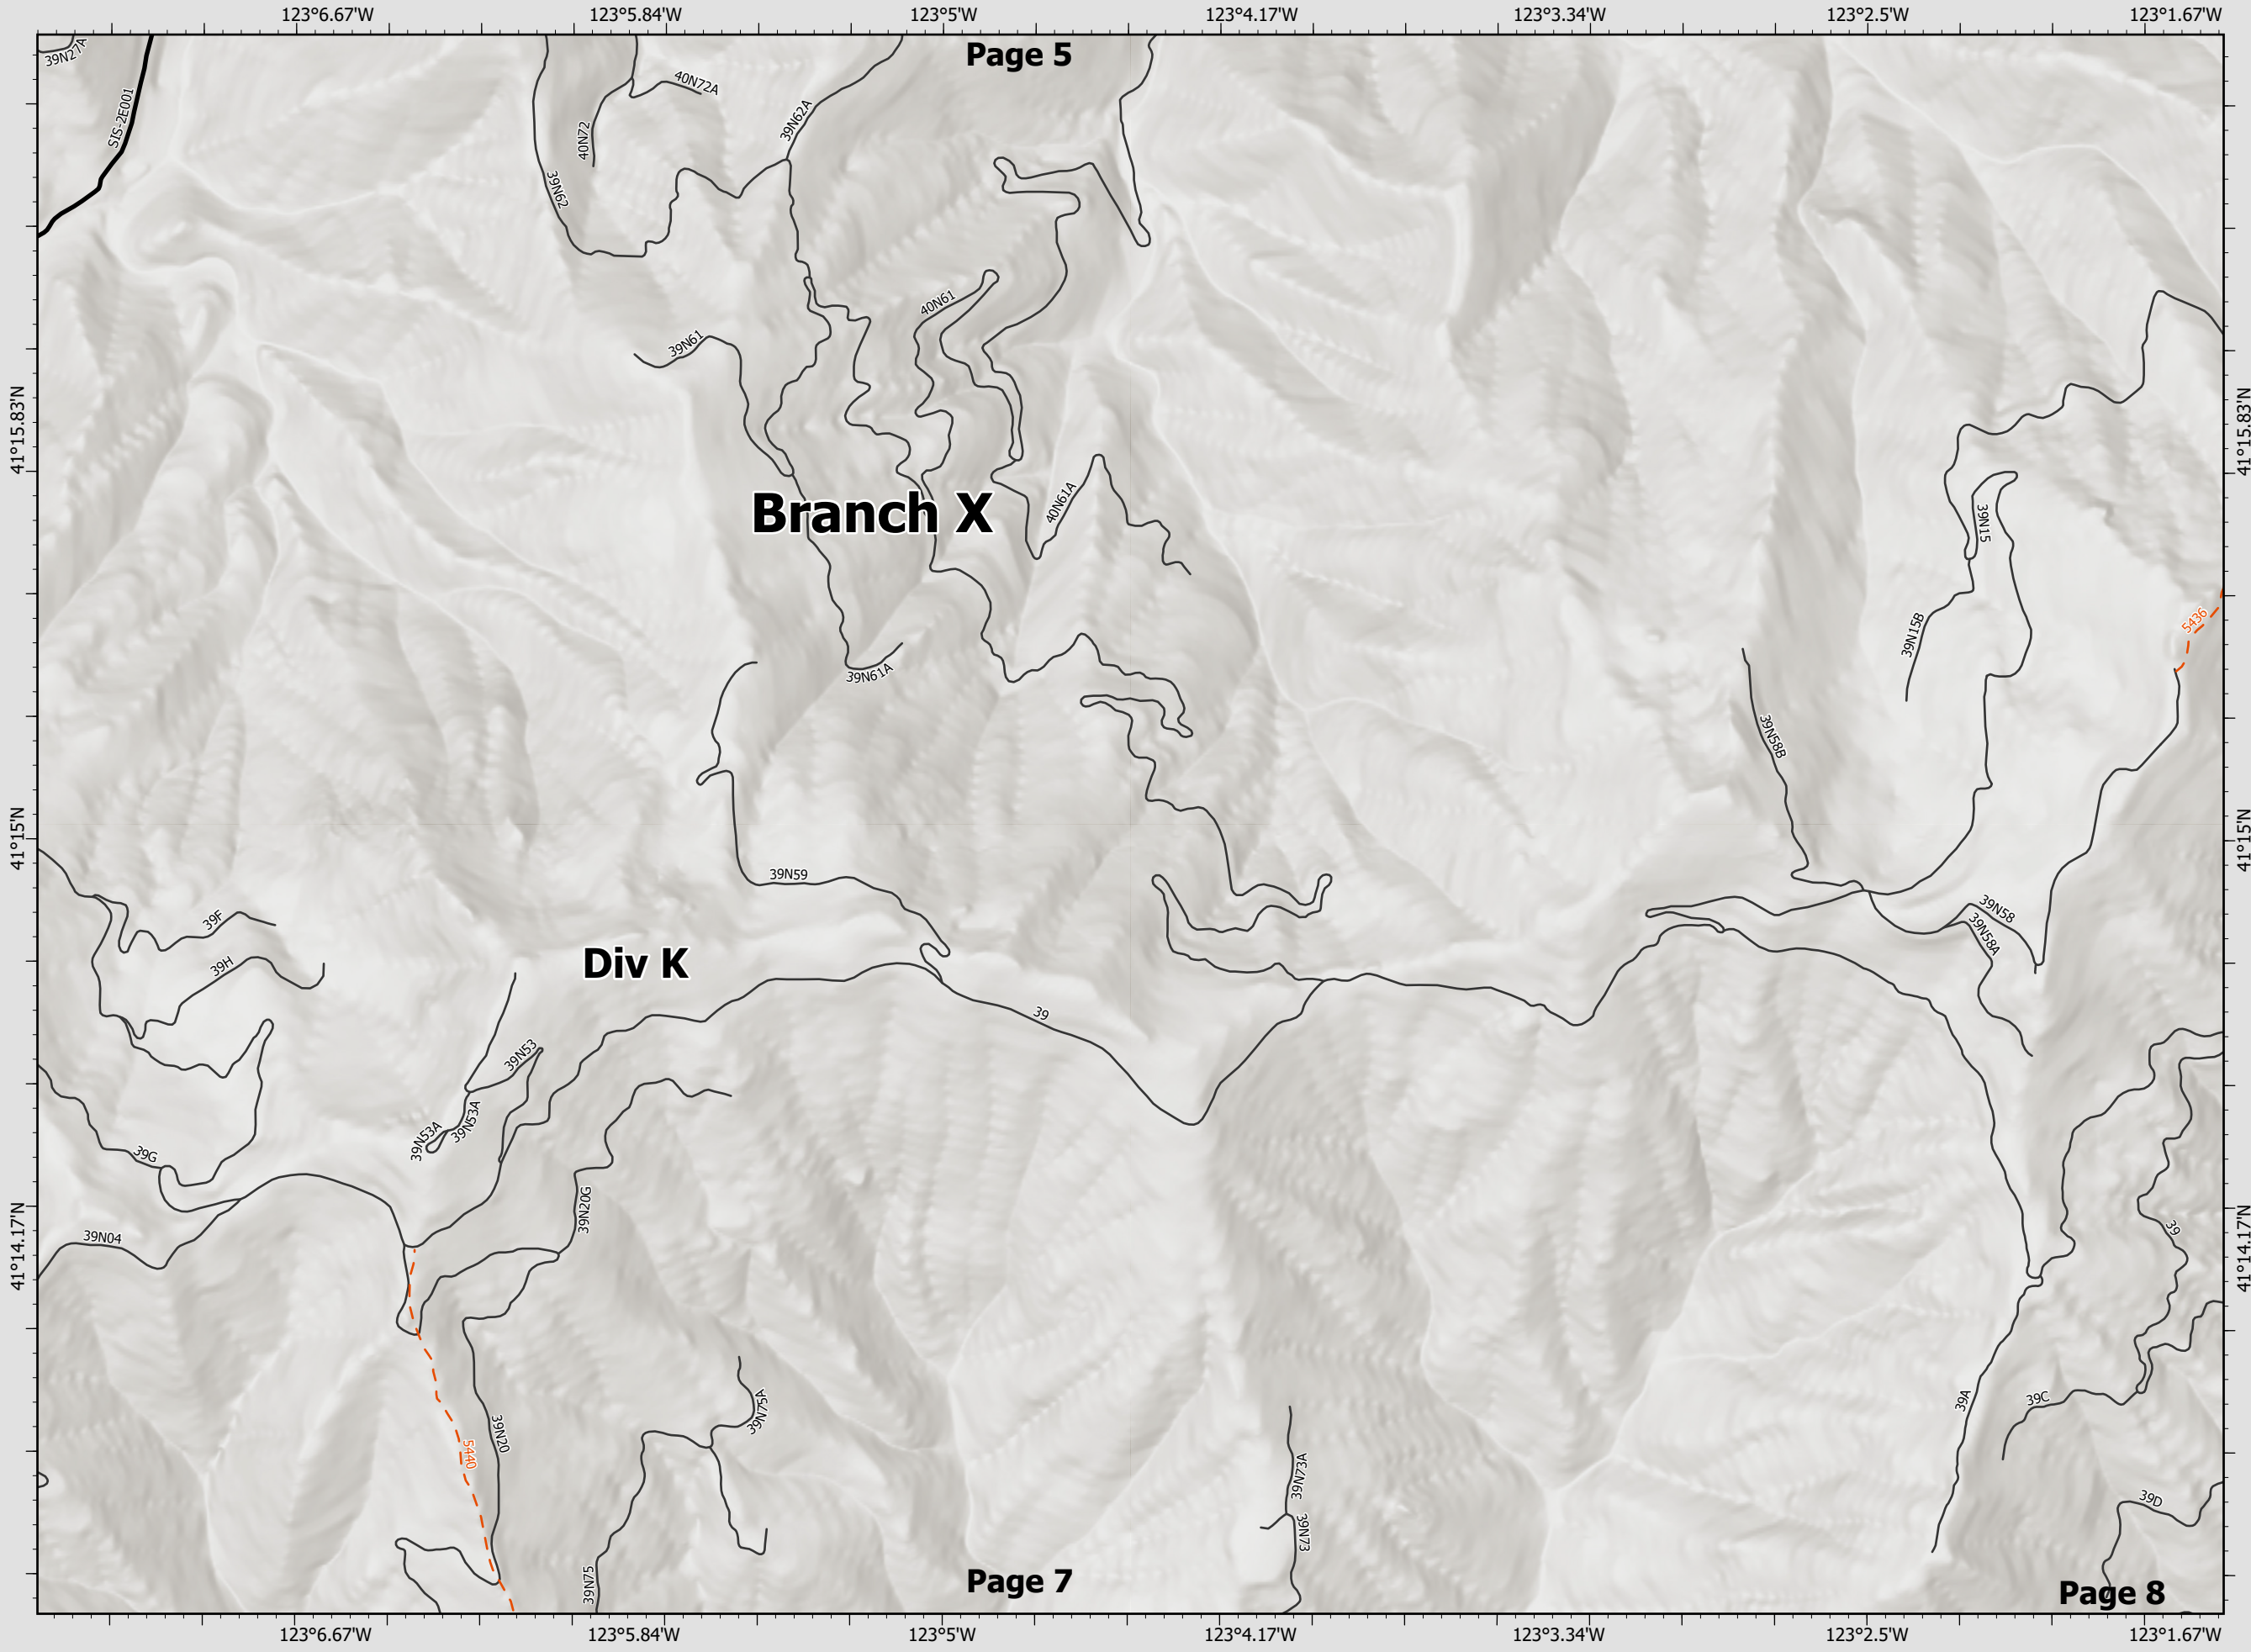

Page 8

BRANCH X
DIV K
Page 6 of 27

Datum: North American 1983

River Complex

CA-KNF-006385
8/23/21 07:00

85,220 acres
IR updated 8/22/21 12:00

-  Wildfire Daily Fire Perimeter
-  National Forest Boundary
-  Drop Point
-  Wildfire Daily Fire Perimeter
-  Wildfire Daily Fire Perimeter