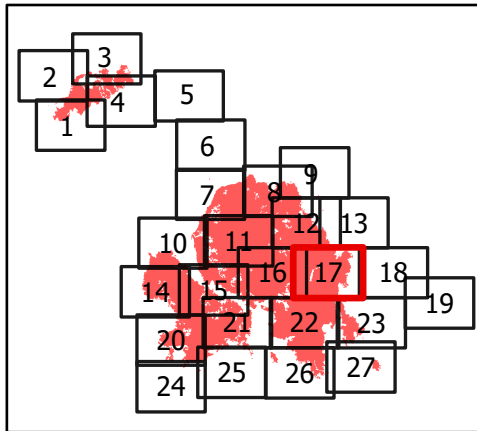

BRANCH V & X DIV Q, S & T Page 16 of 27

River Complex

CA-KNF-006385
8/23/21 07:00

85,220 acres
IR updated 8/22/21 12:00

-  Wildfire Daily Fire Perimeter
-  Wilderness Area
-  National Forest Boundary
-  Drop Point
-  Wildfire Daily Fire Perimeter
-  Wildfire Daily Fire Perimeter

BRANCH V DIV M & N Page 17 of 27

Datum: North American 1983

River Complex

CA-KNF-006385
8/23/21 07:00

85,220 acres
IR updated 8/22/21 12:00

- Wilderness Area
- National Forest Boundary
- Private Timberland
- Drop Point