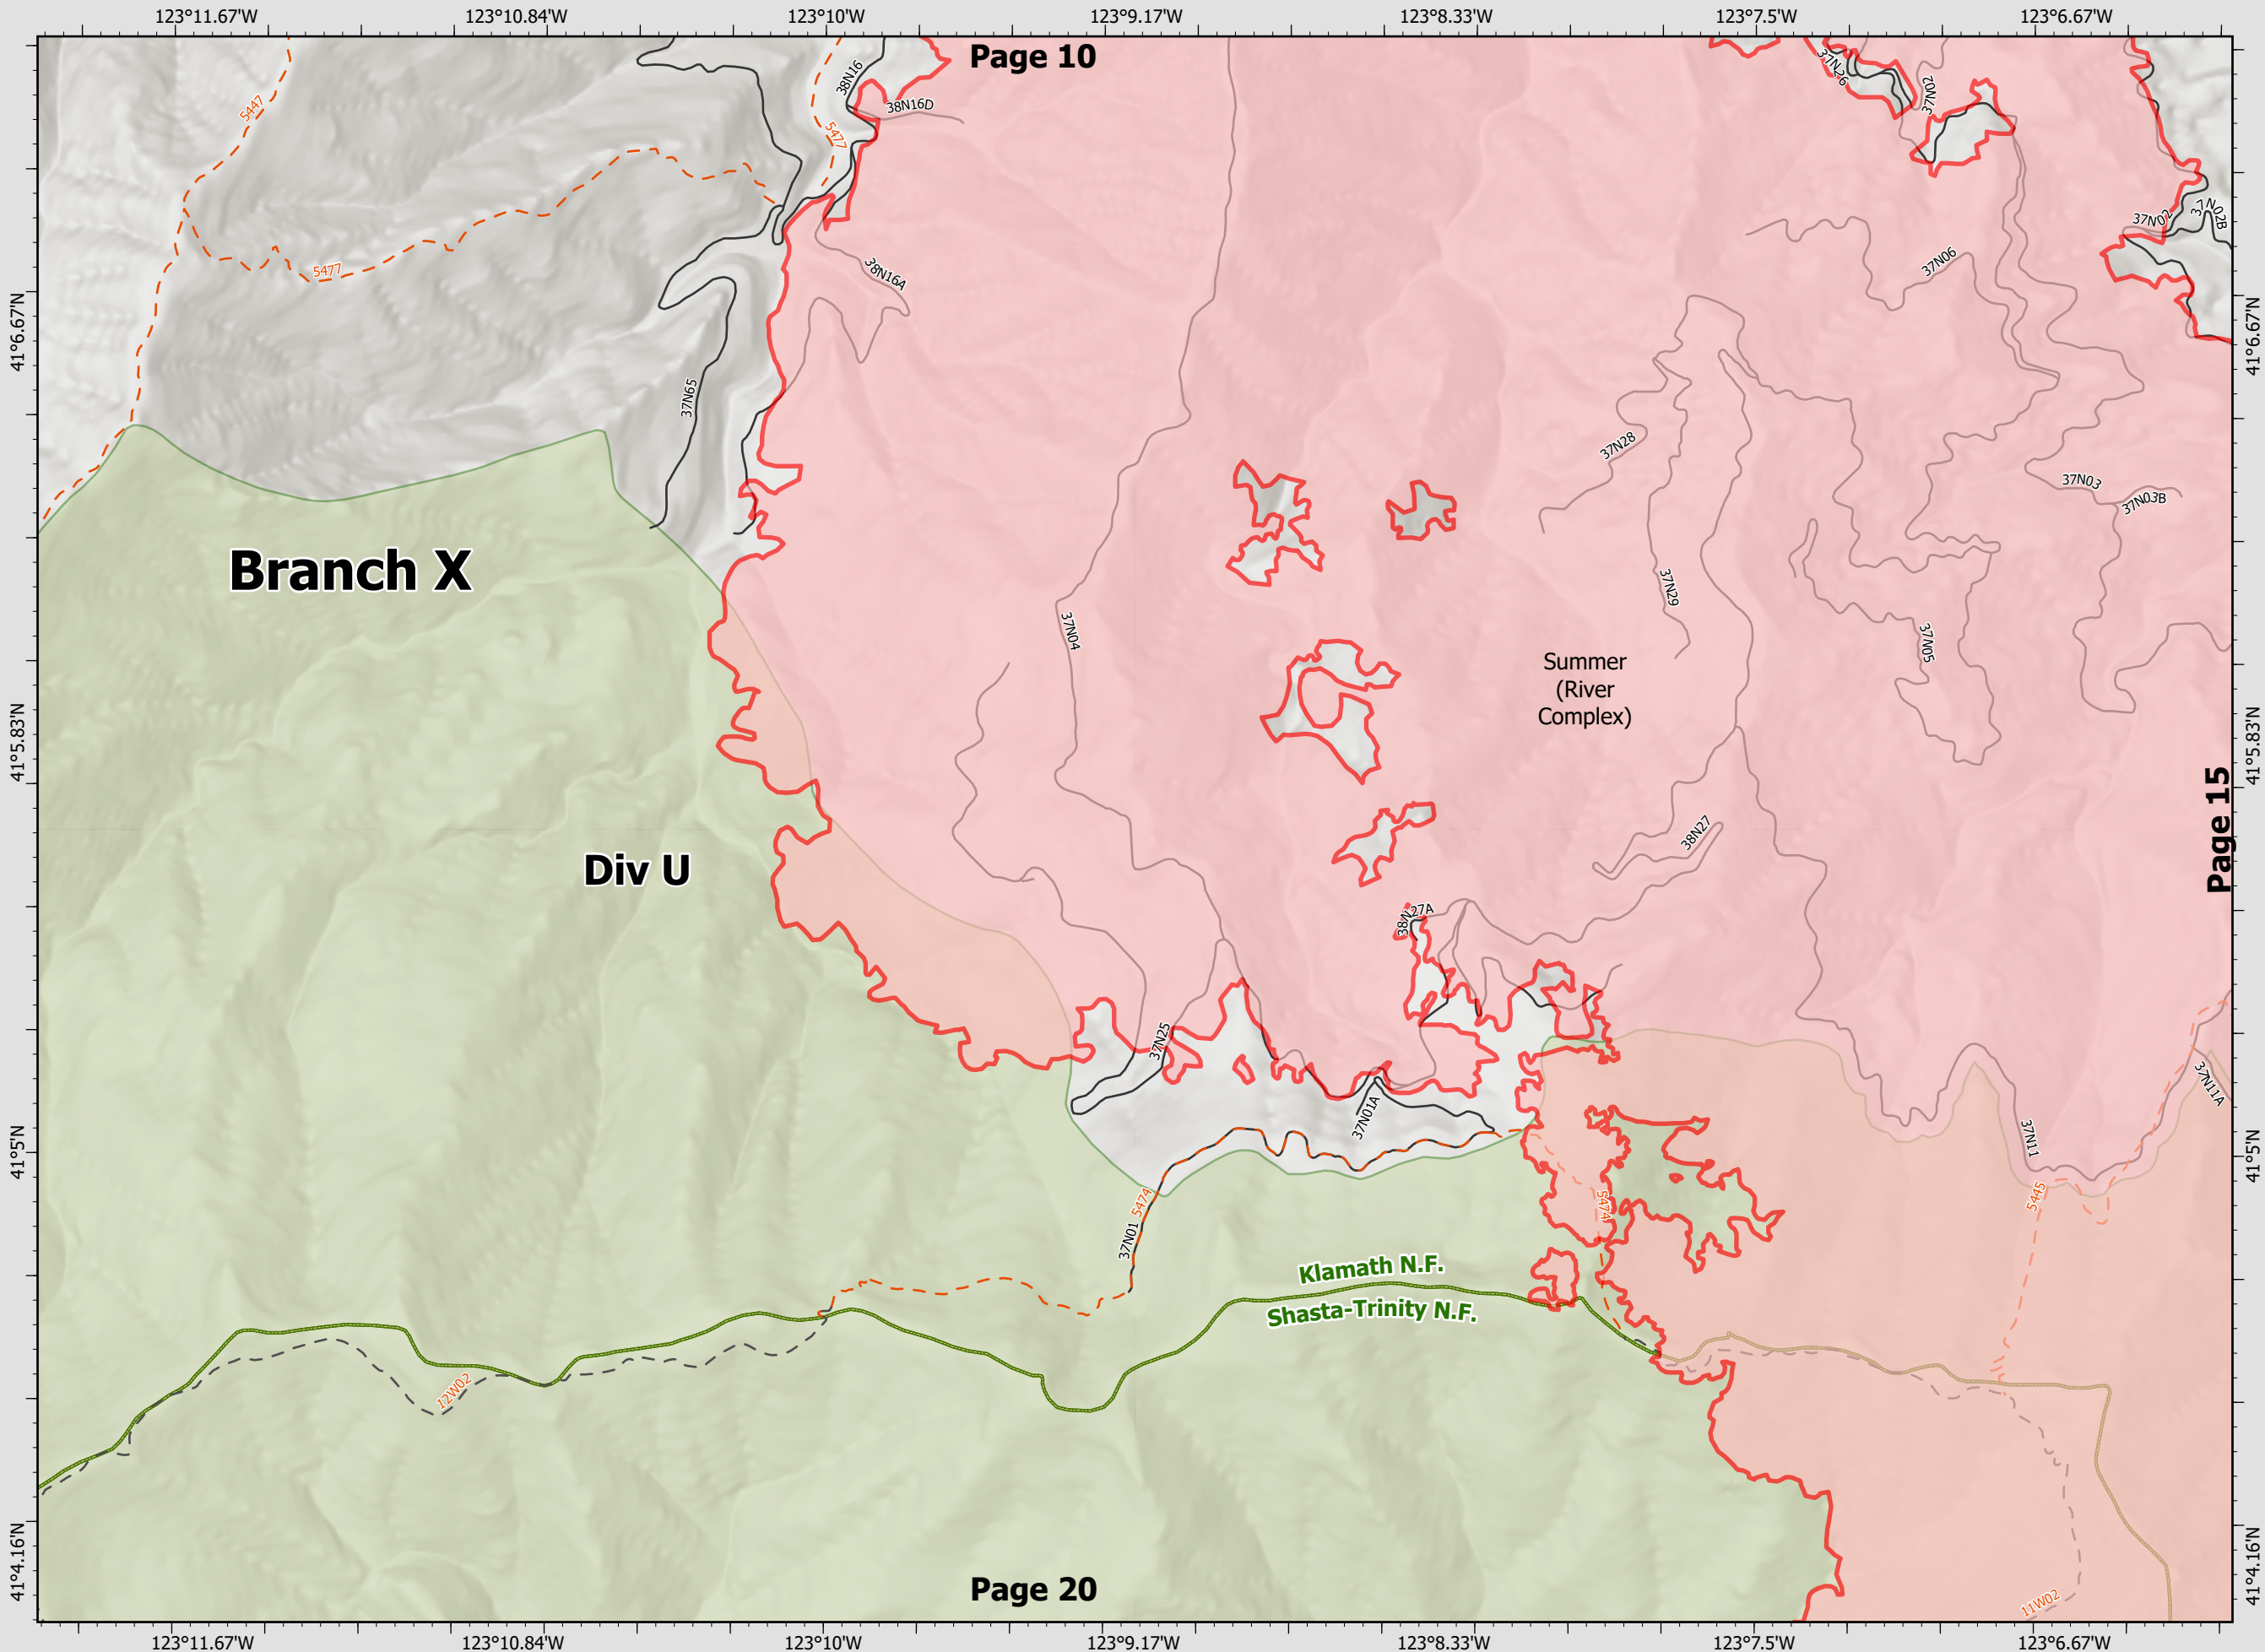

BRANCH V & X DIV L, M & N Page 13 of 27

Datum: North American 1983

River Complex

CA-KNF-006385
8/23/21 07:00

85,220 acres
IR updated 8/22/21 12:00

-  Wildfire Daily Fire Perimeter
-  Wilderness Area
-  National Forest Boundary
-  Wildfire Daily Fire Perimeter
-  Wildfire Daily Fire Perimeter

BRANCH V & X
DIV U
Page 14 of 27

River Complex

CA-KNF-006385
8/23/21 07:00

85,220 acres
IR updated 8/22/21 12:00

-  Wildfire Daily Fire Perimeter
-  Wilderness Area
-  National Forest Boundary
-  Drop Point
-  Wildfire Daily Fire Perimeter
-  Wildfire Daily Fire Perimeter