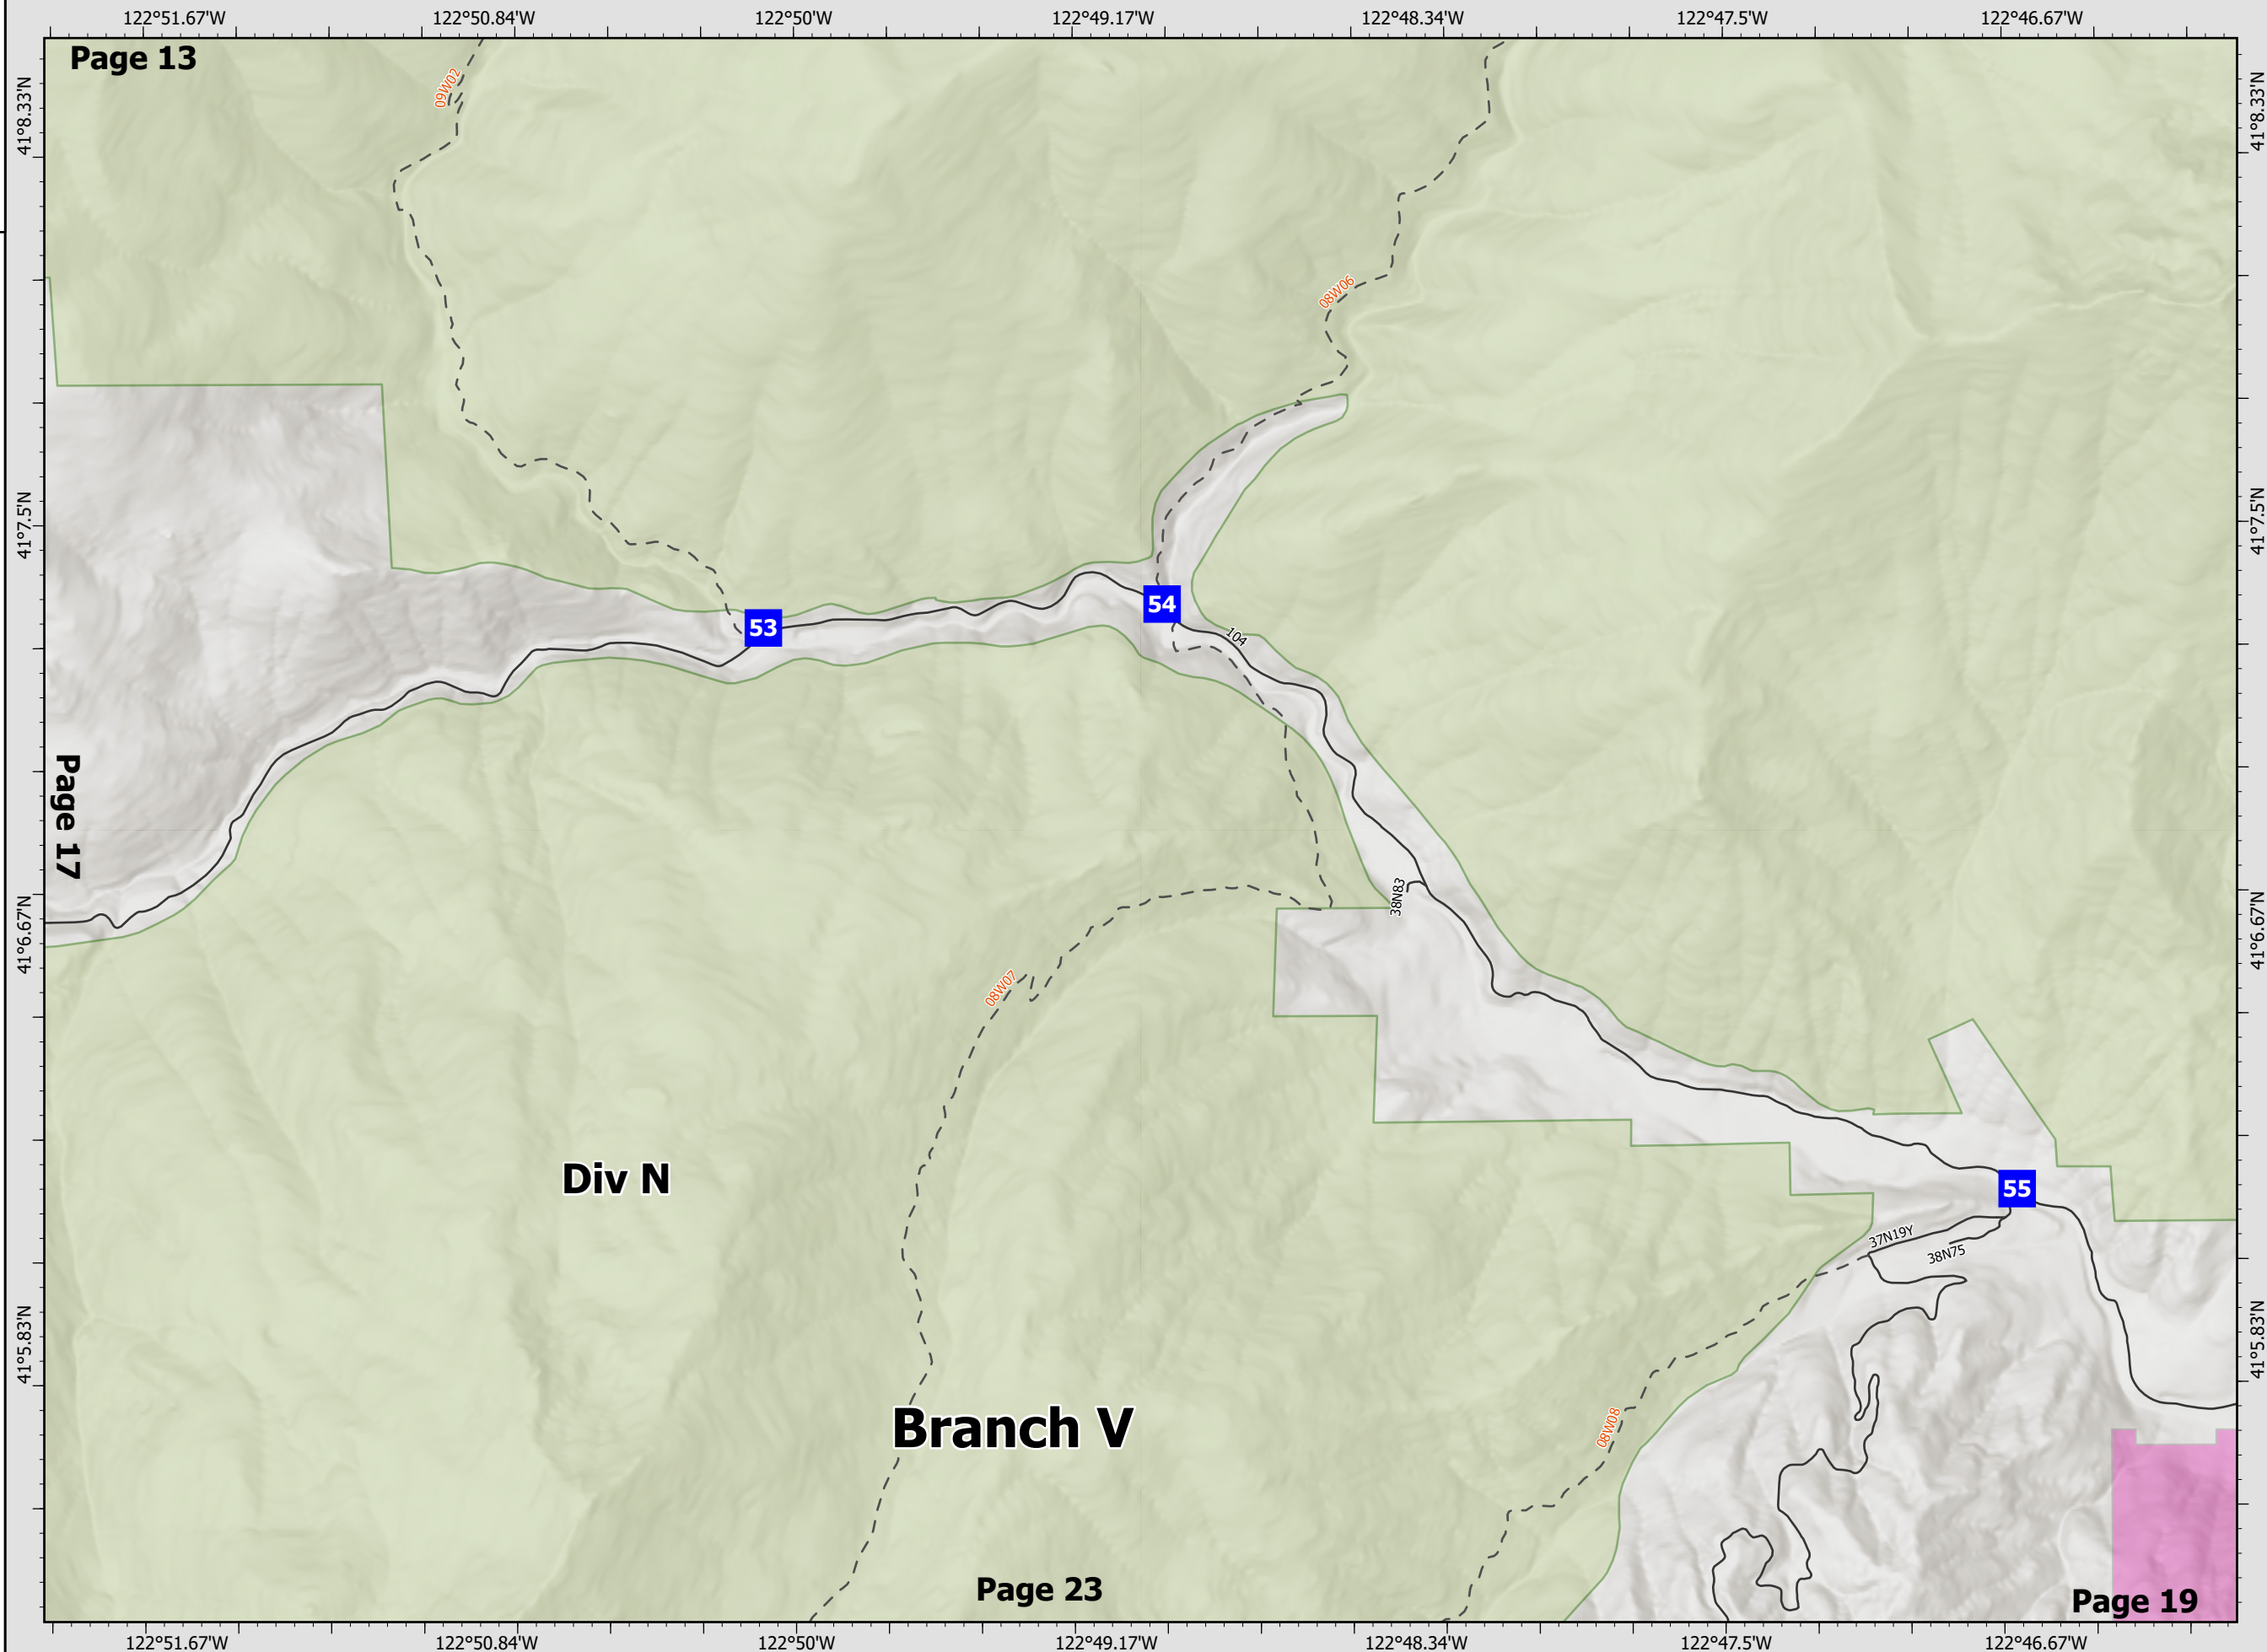

0 0.13 0.25 0.5 Miles

Datum: North American 1983