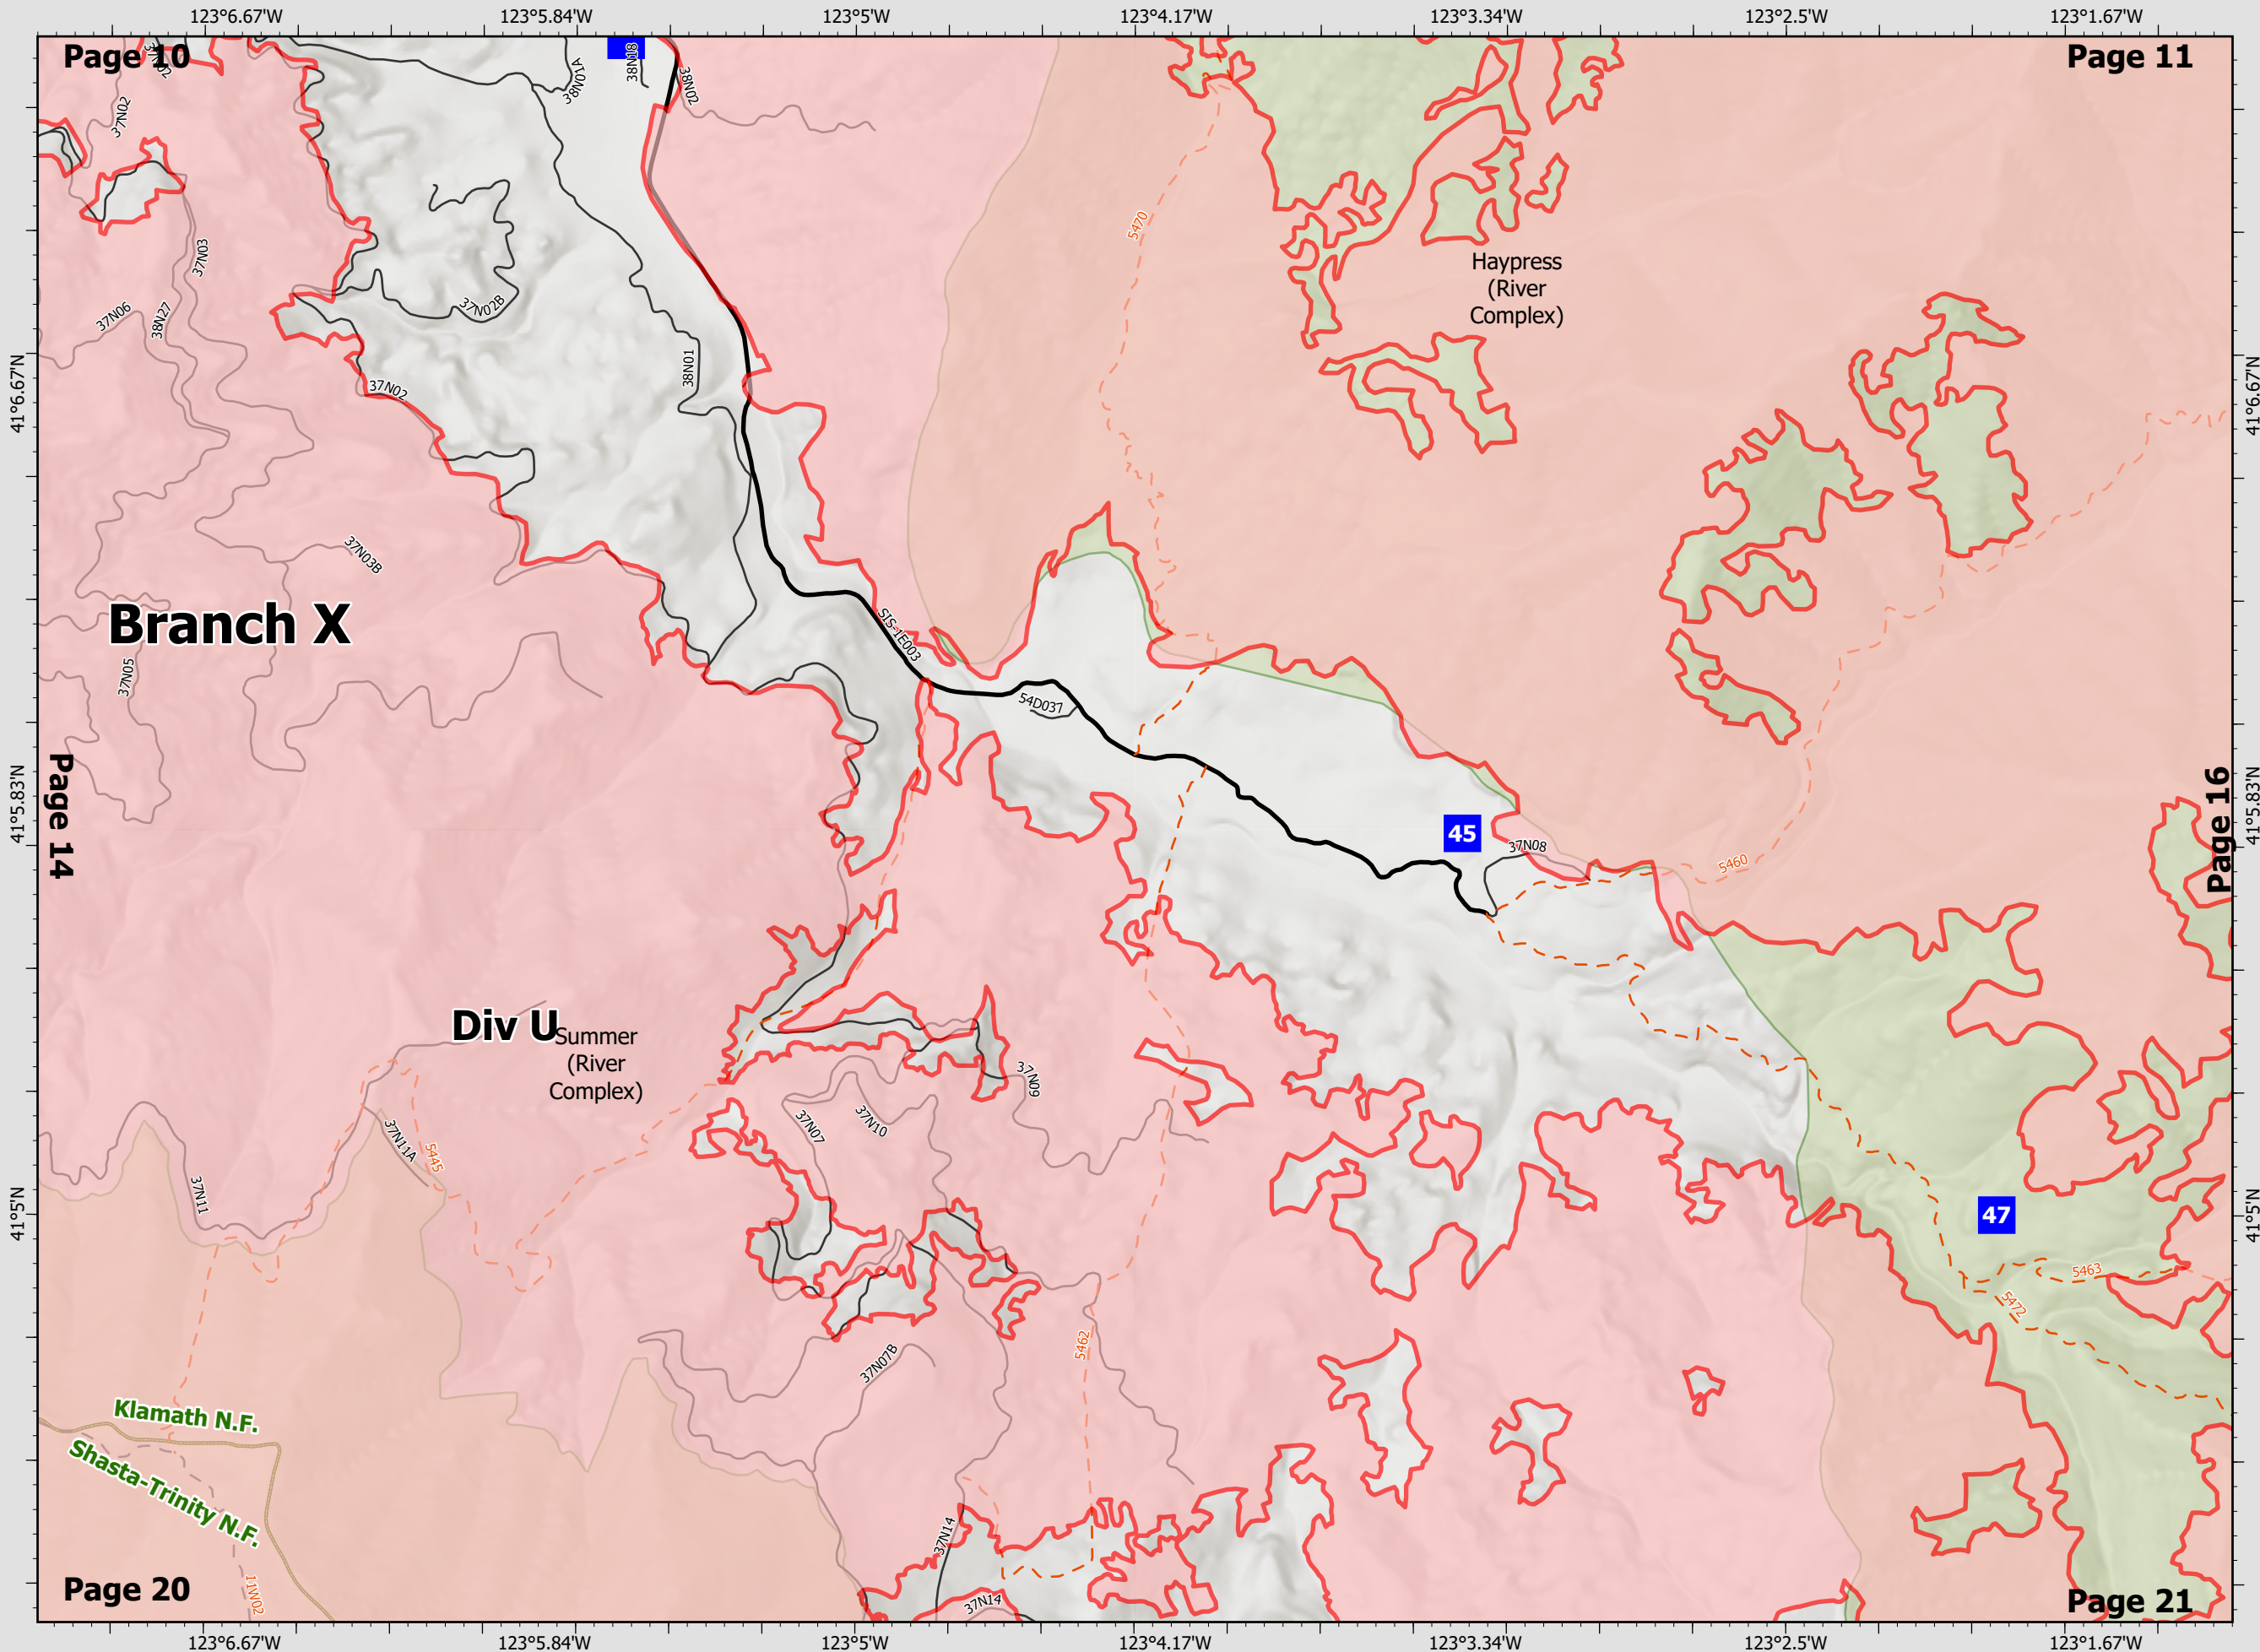

River Complex

CA-KNF-006385
8/23/21 07:00

85,220 acres
IR updated 8/22/21 12:00

- Wildfire Daily Fire Perimeter
- Wilderness Area
- National Forest Boundary
- Drop Point
- Wildfire Daily Fire Perimeter
- Wildfire Daily Fire Perimeter

BRANCH V & X DIV T & U Page 15 of 27