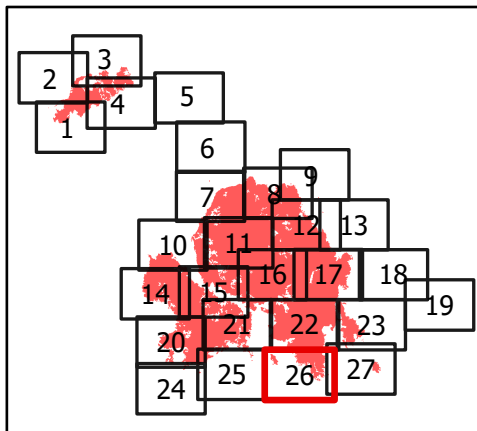

River Complex

CA-KNF-006385
8/23/21 07:00

85,220 acres
IR updated 8/22/21 12:00

- Wildfire Daily Fire Perimeter
- Wilderness Area
- National Forest Boundary
- Division Break
- Wildfire Daily Fire Perimeter
- Wildfire Daily Fire Perimeter

BRANCH V
DIV Q & S
Page 26 of 27