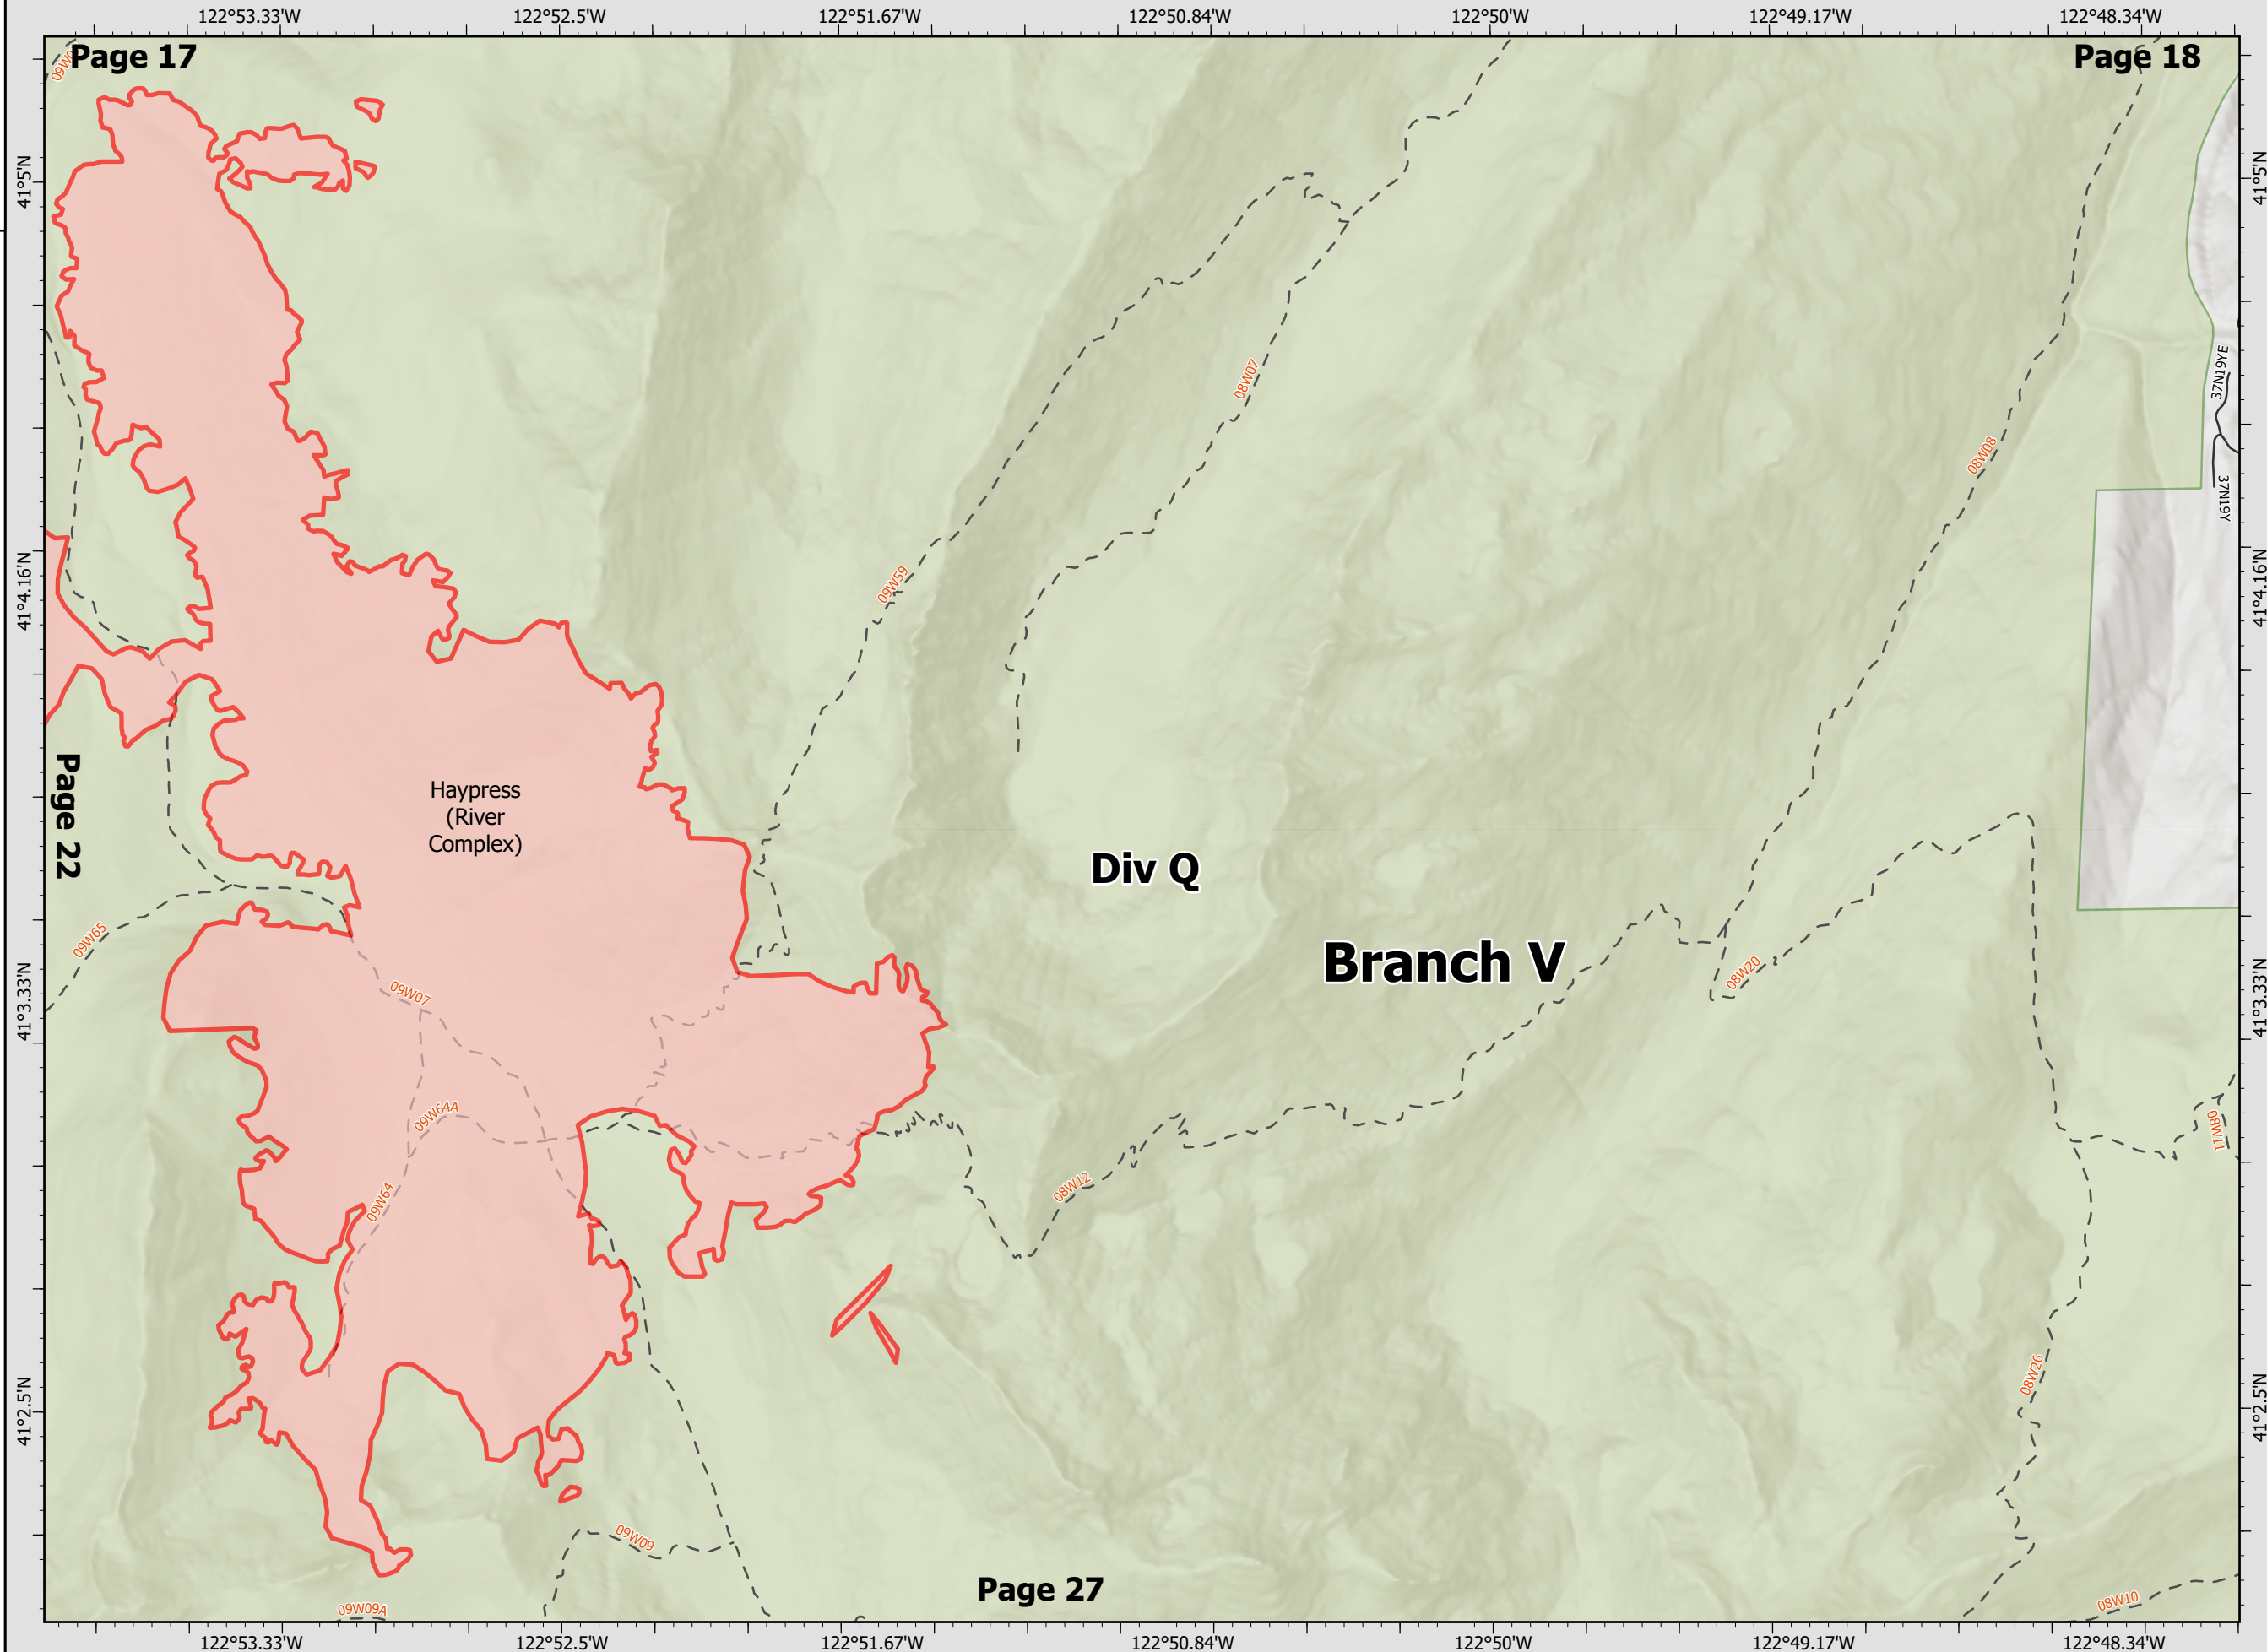

Datum: North American 1983