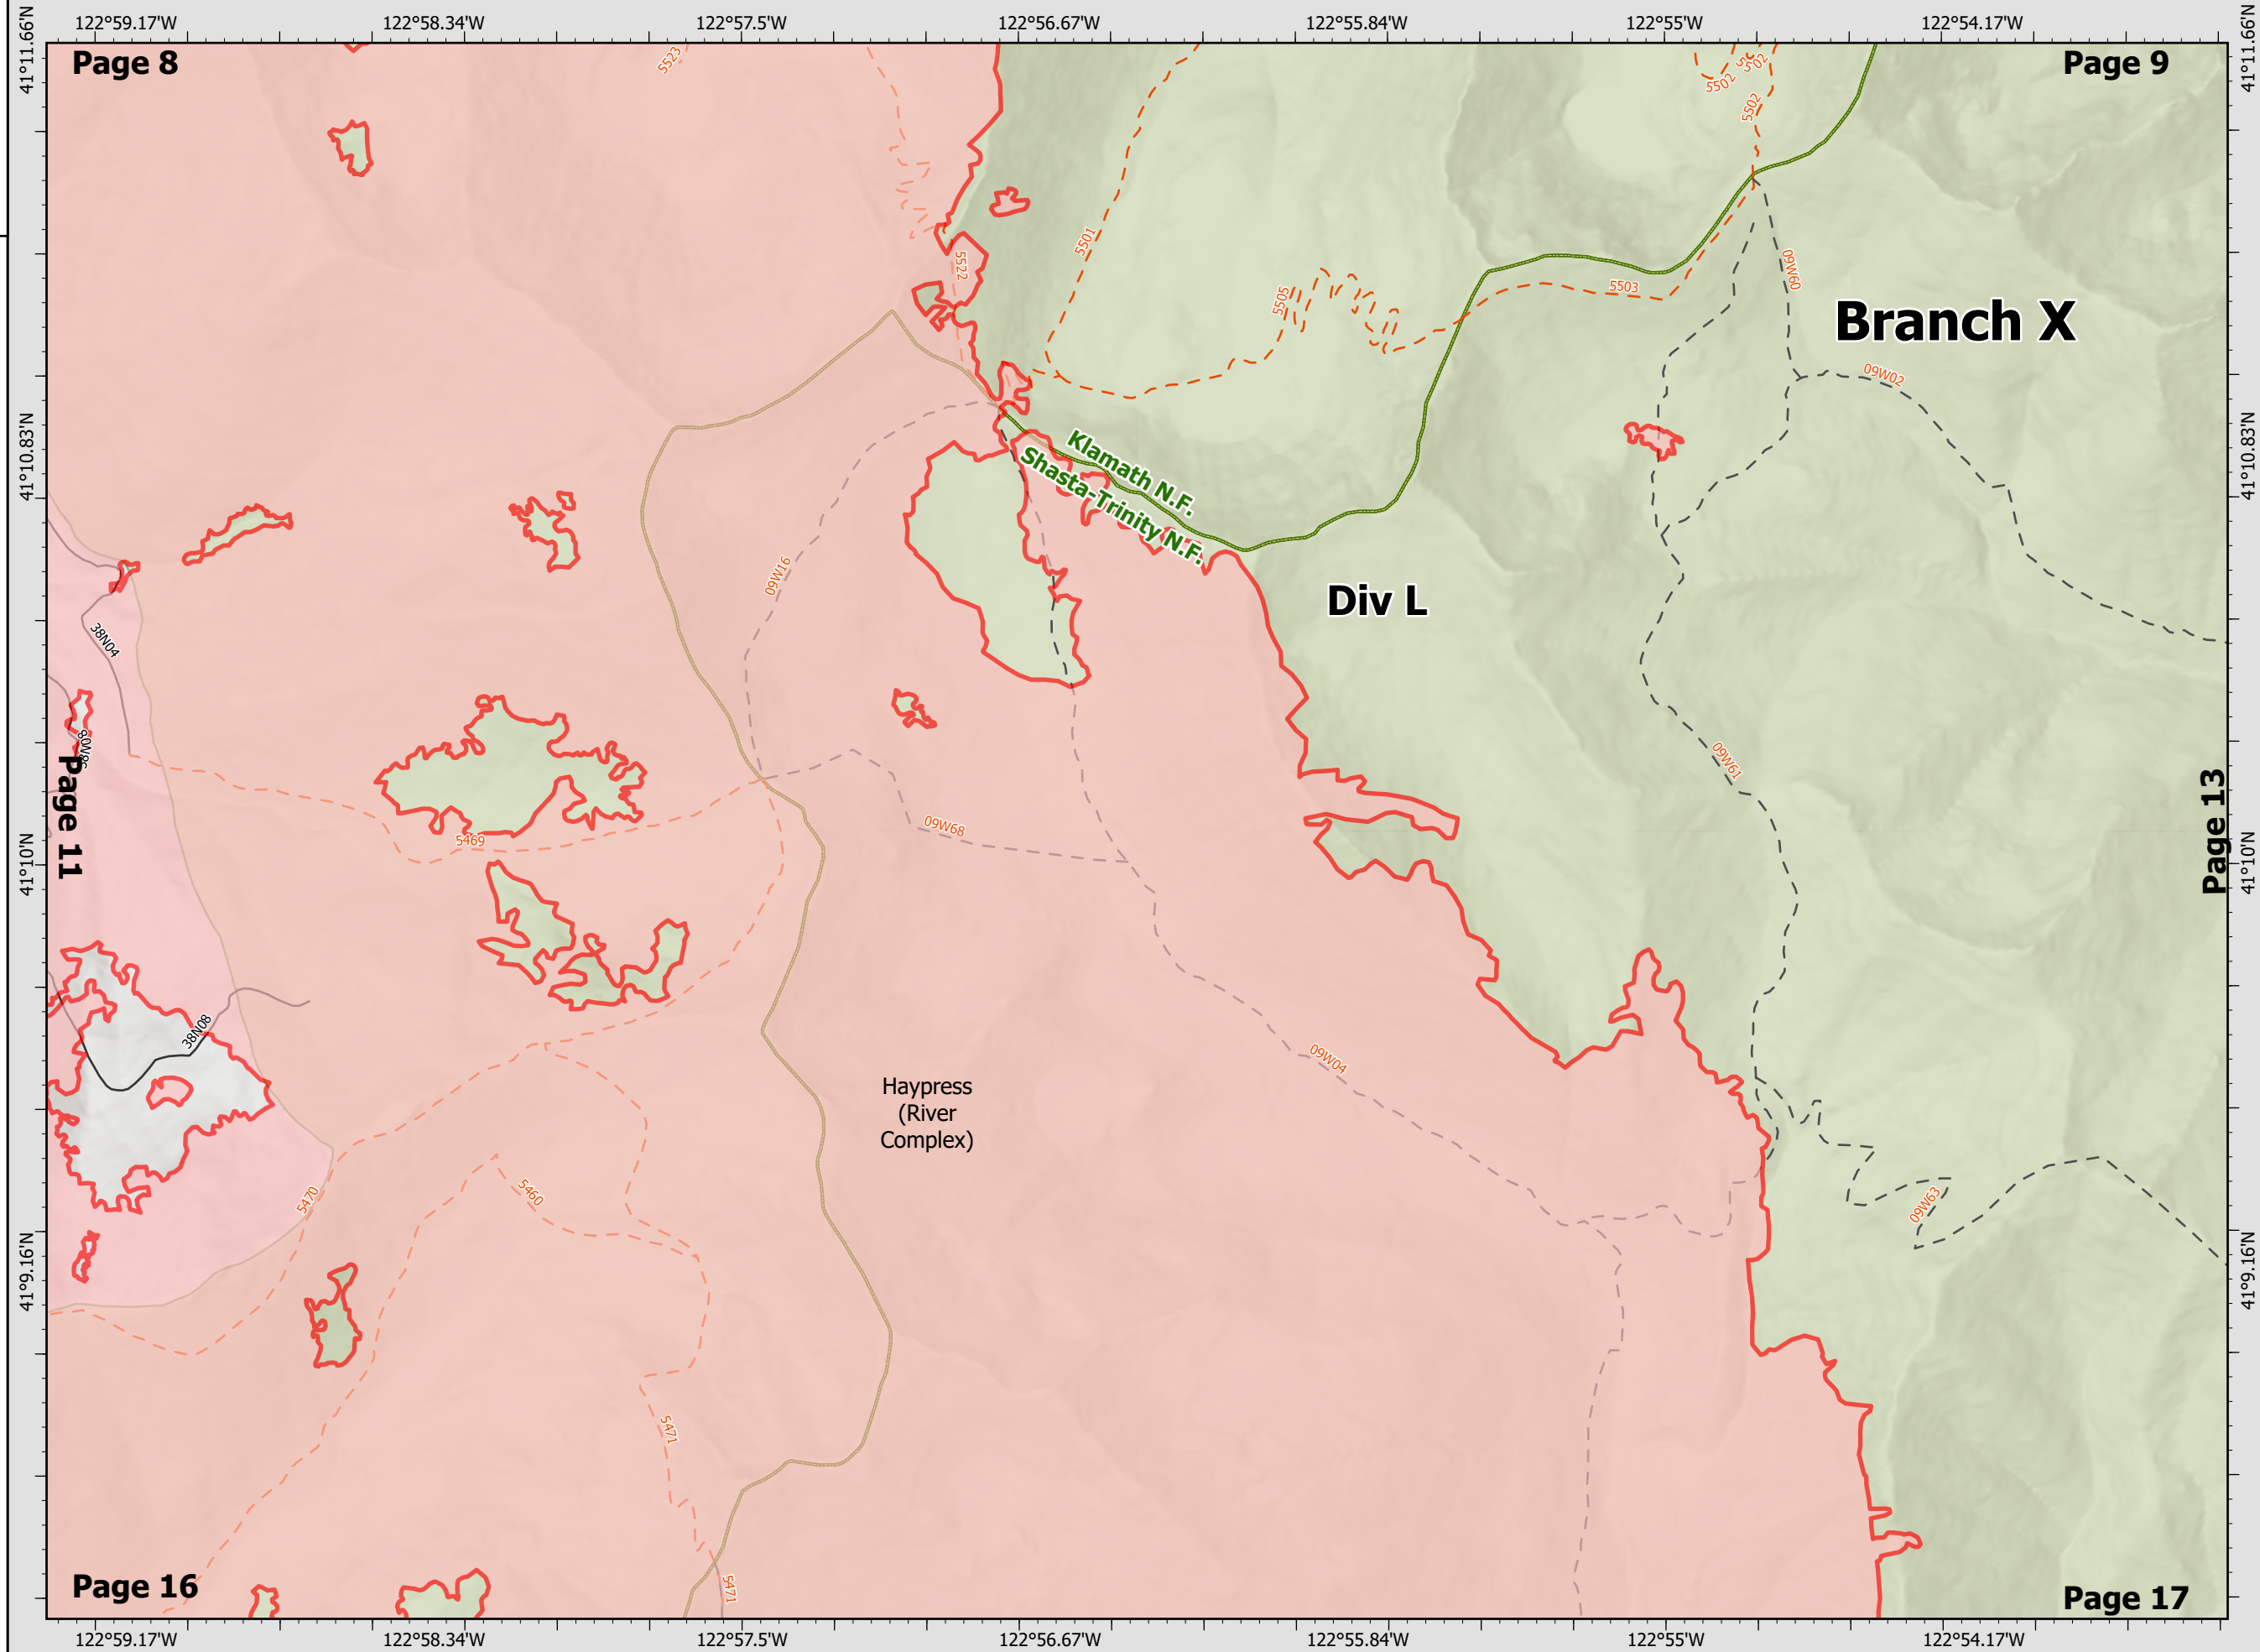

BRANCH X
DIV K & U
Page 11 of 27

0 0.13 0.25 0.5 Miles

Datum: North American 1983

River Complex

CA-KNF-006385
8/23/21 07:00

85,220 acres
IR updated 8/22/21 12:00

-  Wildfire Daily Fire Perimeter
-  Wilderness Area
-  National Forest Boundary
-  Wildfire Daily Fire Perimeter
-  Wildfire Daily Fire Perimeter

BRANCH X DIV L & M Page 12 of 27

0 0.13 0.25 0.5 Miles

Datum: North American 1983

River Complex

CA-KNF-006385
8/23/21 07:00

85,220 acres
IR updated 8/22/21 12:00

-  Wildfire Daily Fire Perimeter
-  Wilderness Area
-  National Forest Boundary
-  Wildfire Daily Fire Perimeter
-  Wildfire Daily Fire Perimeter