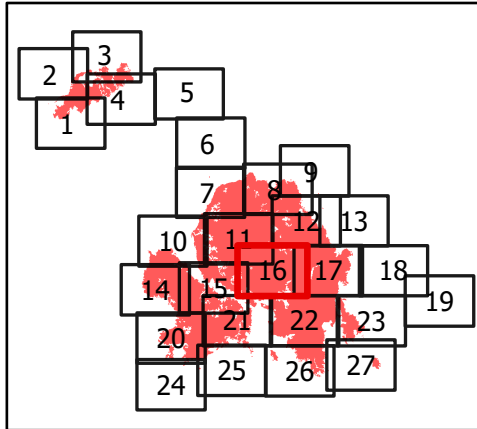

BRANCH V & X
DIV U
Page 14 of 27

River Complex

CA-KNF-006385
8/23/21 07:00

85,220 acres
IR updated 8/22/21 12:00

-  Wildfire Daily Fire Perimeter
-  Wilderness Area
-  National Forest Boundary
-  Drop Point
-  Wildfire Daily Fire Perimeter
-  Wildfire Daily Fire Perimeter

BRANCH V & X DIV T & U Page 15 of 27

River Complex

CA-KNF-006385
8/23/21 07:00

85,220 acres
IR updated 8/22/21 12:00

-  Wildfire Daily Fire Perimeter
-  Wilderness Area
-  National Forest Boundary
-  Wildfire Daily Fire Perimeter
-  Wildfire Daily Fire Perimeter

BRANCH V & X DIV Q, S & T Page 16 of 27

River Complex

CA-KNF-006385
8/23/21 07:00

85,220 acres
IR updated 8/22/21 12:00

-  Wildfire Daily Fire Perimeter
-  Wilderness Area
-  National Forest Boundary
-  Drop Point
-  Wildfire Daily Fire Perimeter
-  Wildfire Daily Fire Perimeter