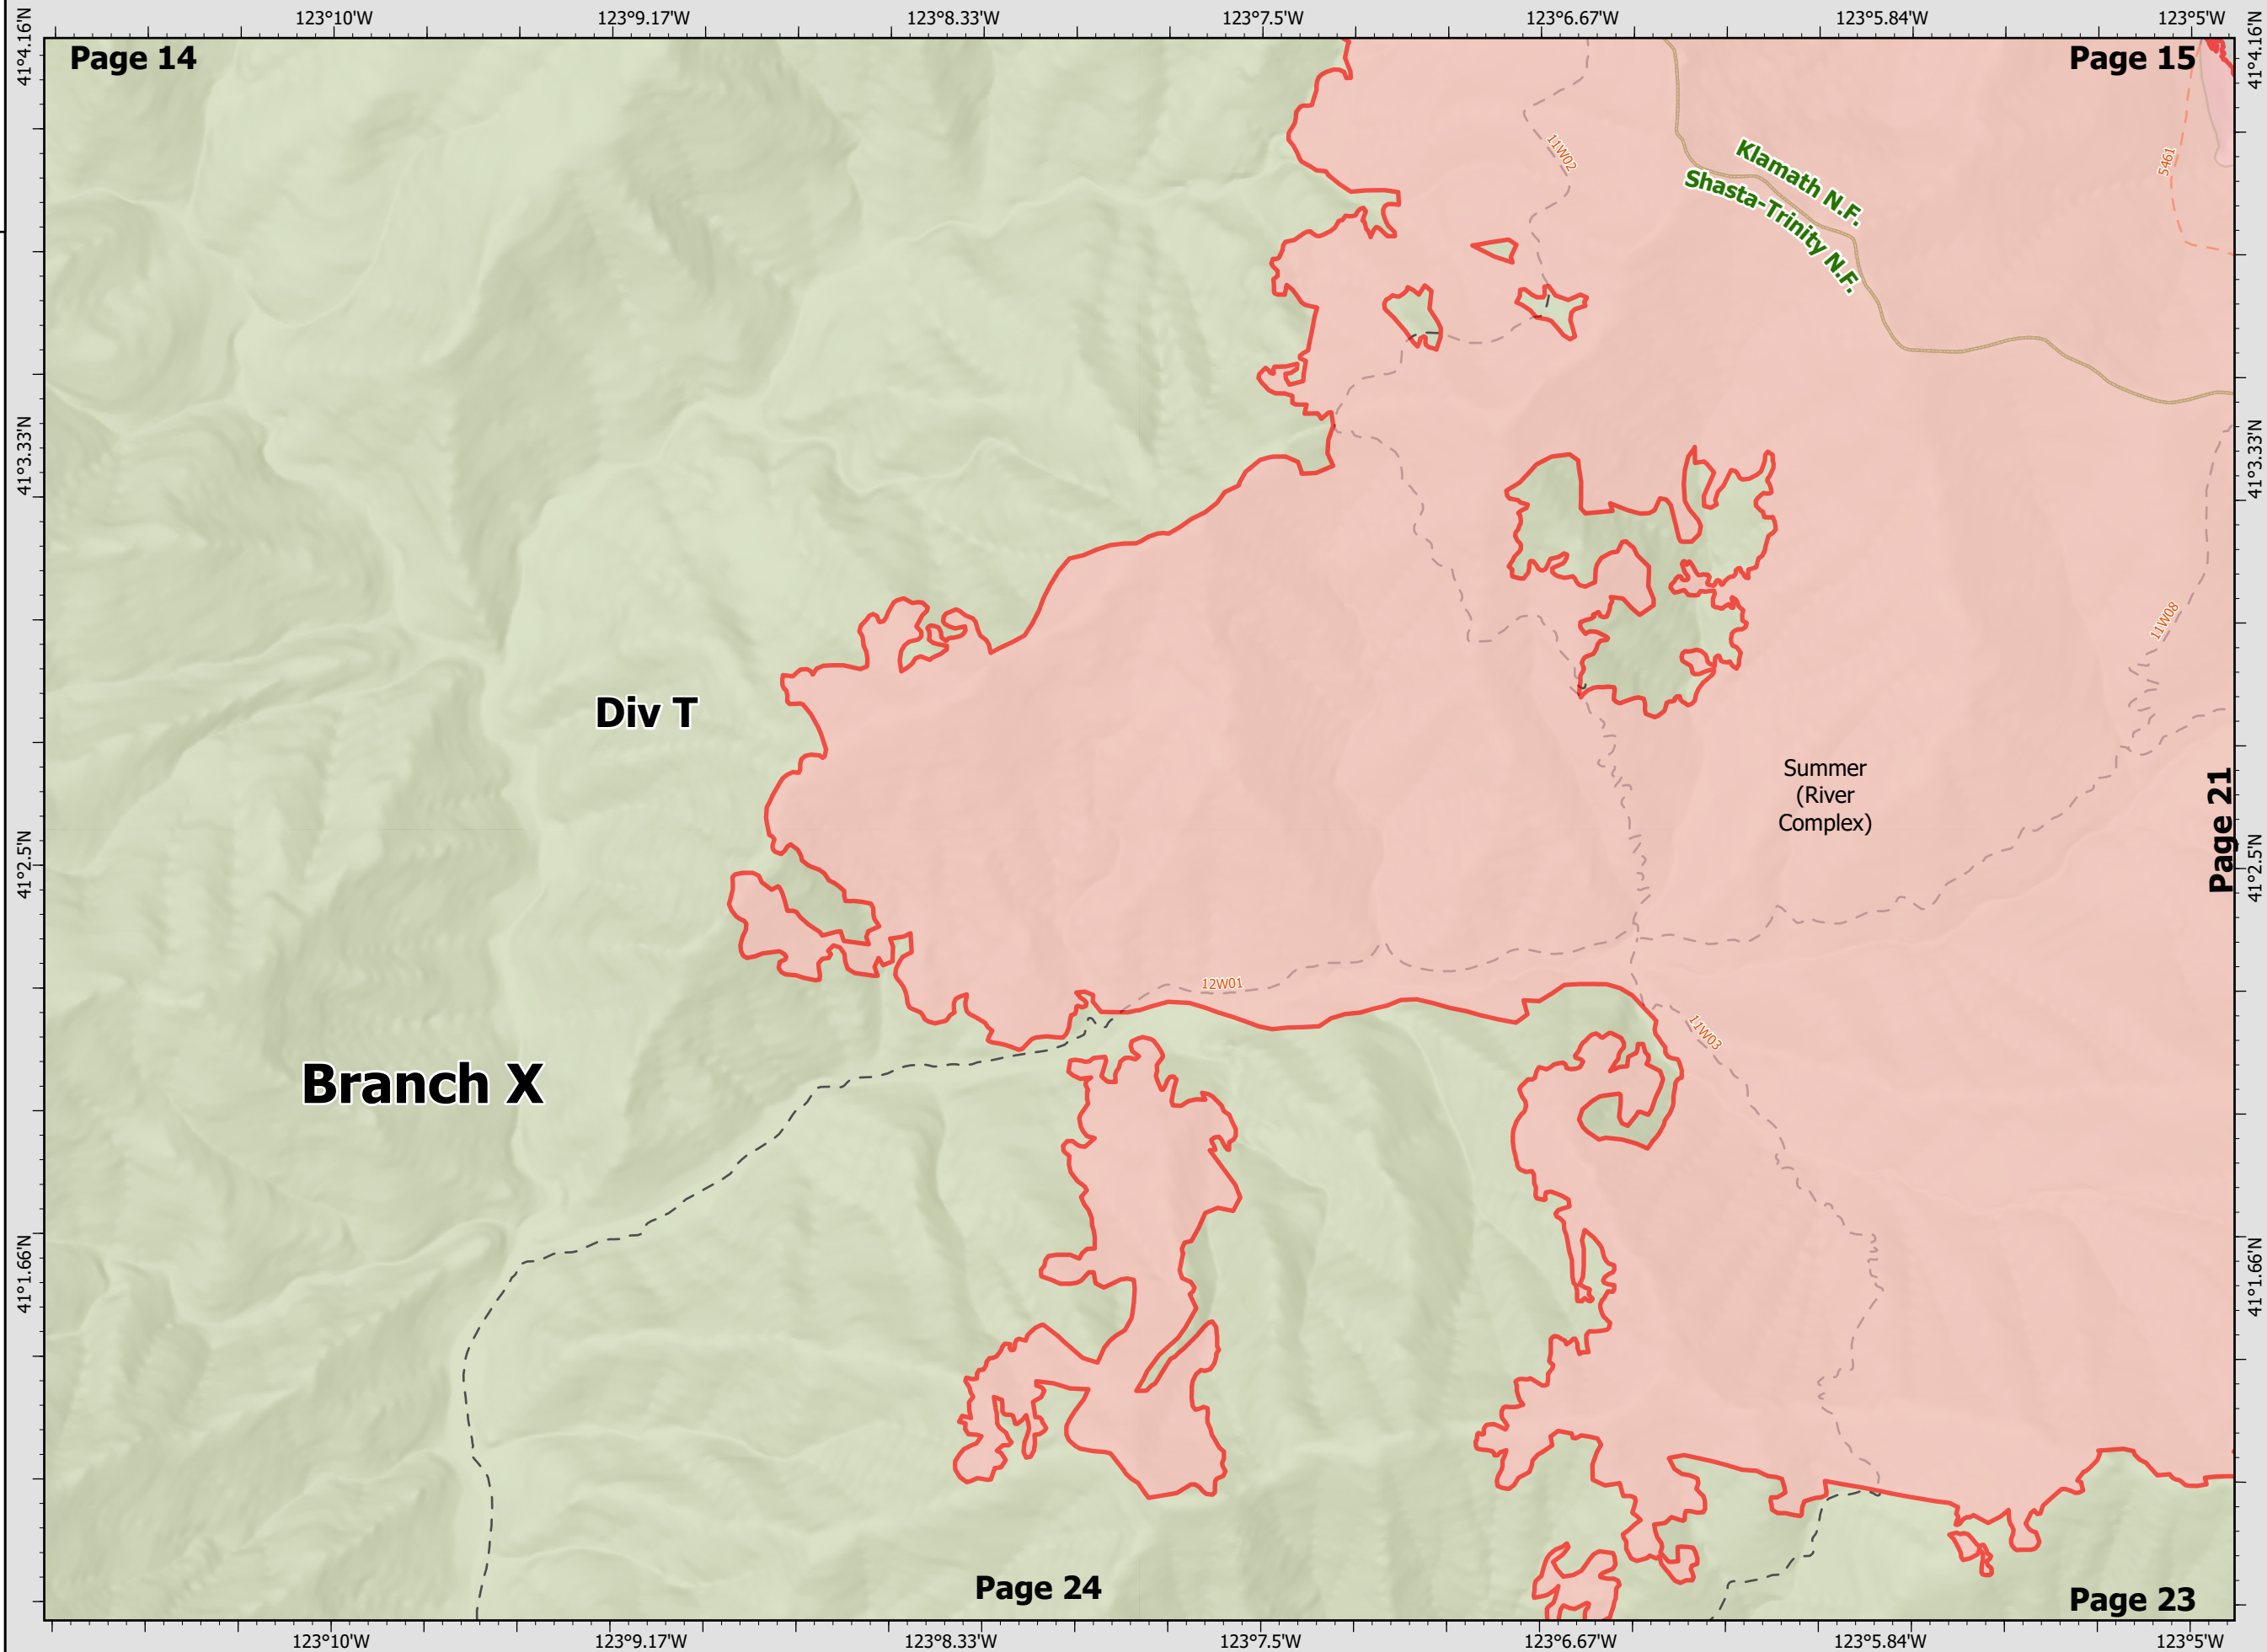

River Complex

CA-KNF-006385
8/23/21 07:00

85,220 acres
IR updated 8/22/21 12:00

- Wildfire Daily Fire Perimeter
- Wilderness Area
- National Forest Boundary
- Wildfire Daily Fire Perimeter
- Wildfire Daily Fire Perimeter

BRANCH V
DIV T
Page 20 of 27