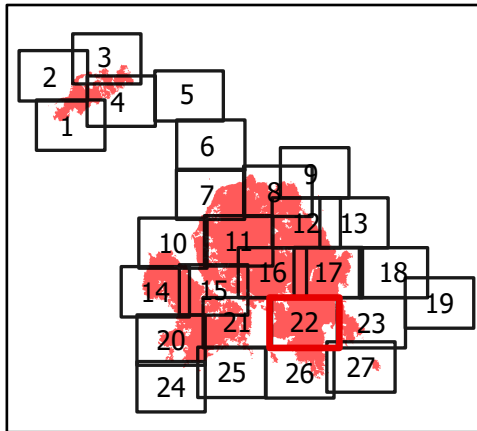

River Complex

CA-KNF-006385
8/23/21 07:00

85,220 acres
IR updated 8/22/21 12:00

- Wildfire Daily Fire Perimeter
- Wilderness Area
- National Forest Boundary
- Drop Point
- Wildfire Daily Fire Perimeter
- Wildfire Daily Fire Perimeter

BRANCH V DIV S & Q Page 22 of 27