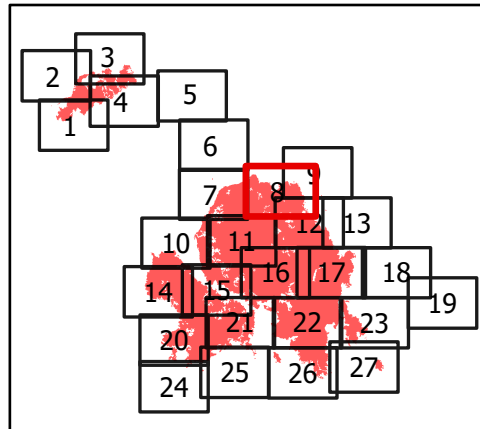

River Complex

CA-KNF-006385
8/23/21 07:00

85,220 acres
IR updated 8/22/21 12:00

- Wildfire Daily Fire Perimeter
- Wilderness Area
- National Forest Boundary
- Division Break
- Drop Point
- Wildfire Daily Fire Perimeter
- Wildfire Daily Fire Perimeter

BRANCH X DIV K & L Page 8 of 27

Page 6

Div K

Branch X

Div L

Page 7

Page 9

Page 11

Page 12

Haypress
(River
Complex)

Klamath N.F.
Shasta-Trinity N.F.