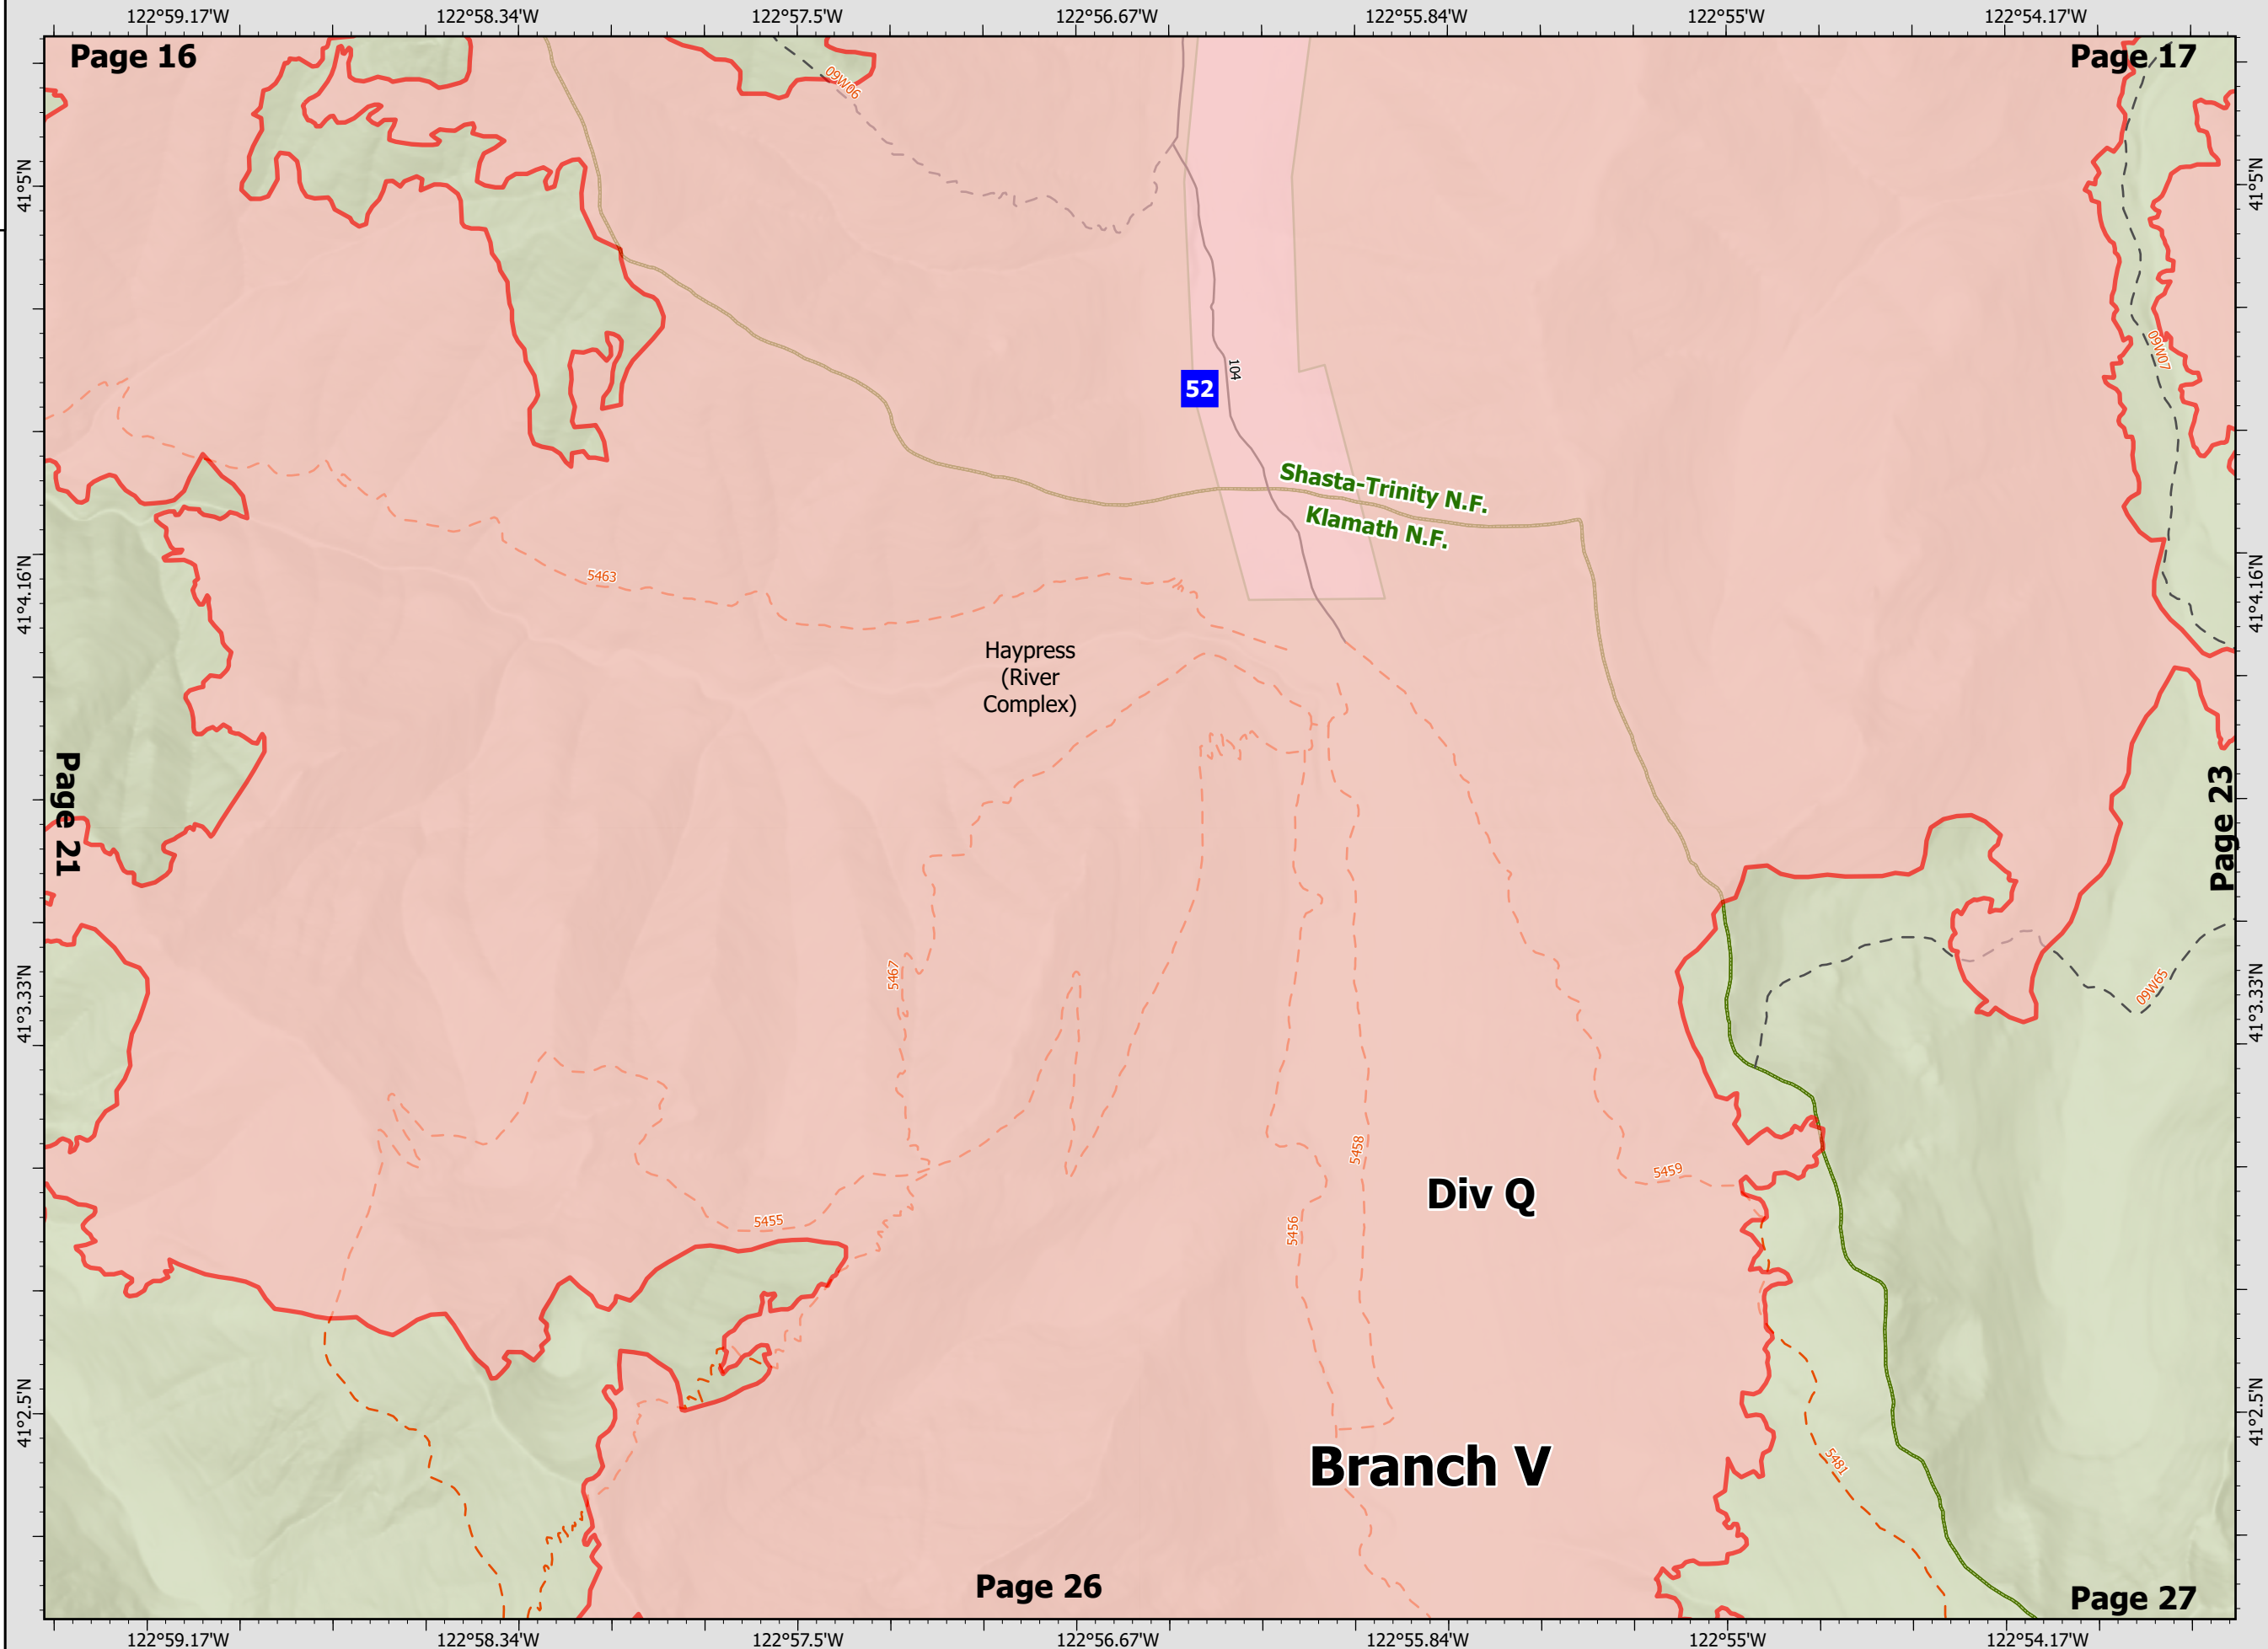

Datum: North American 1983