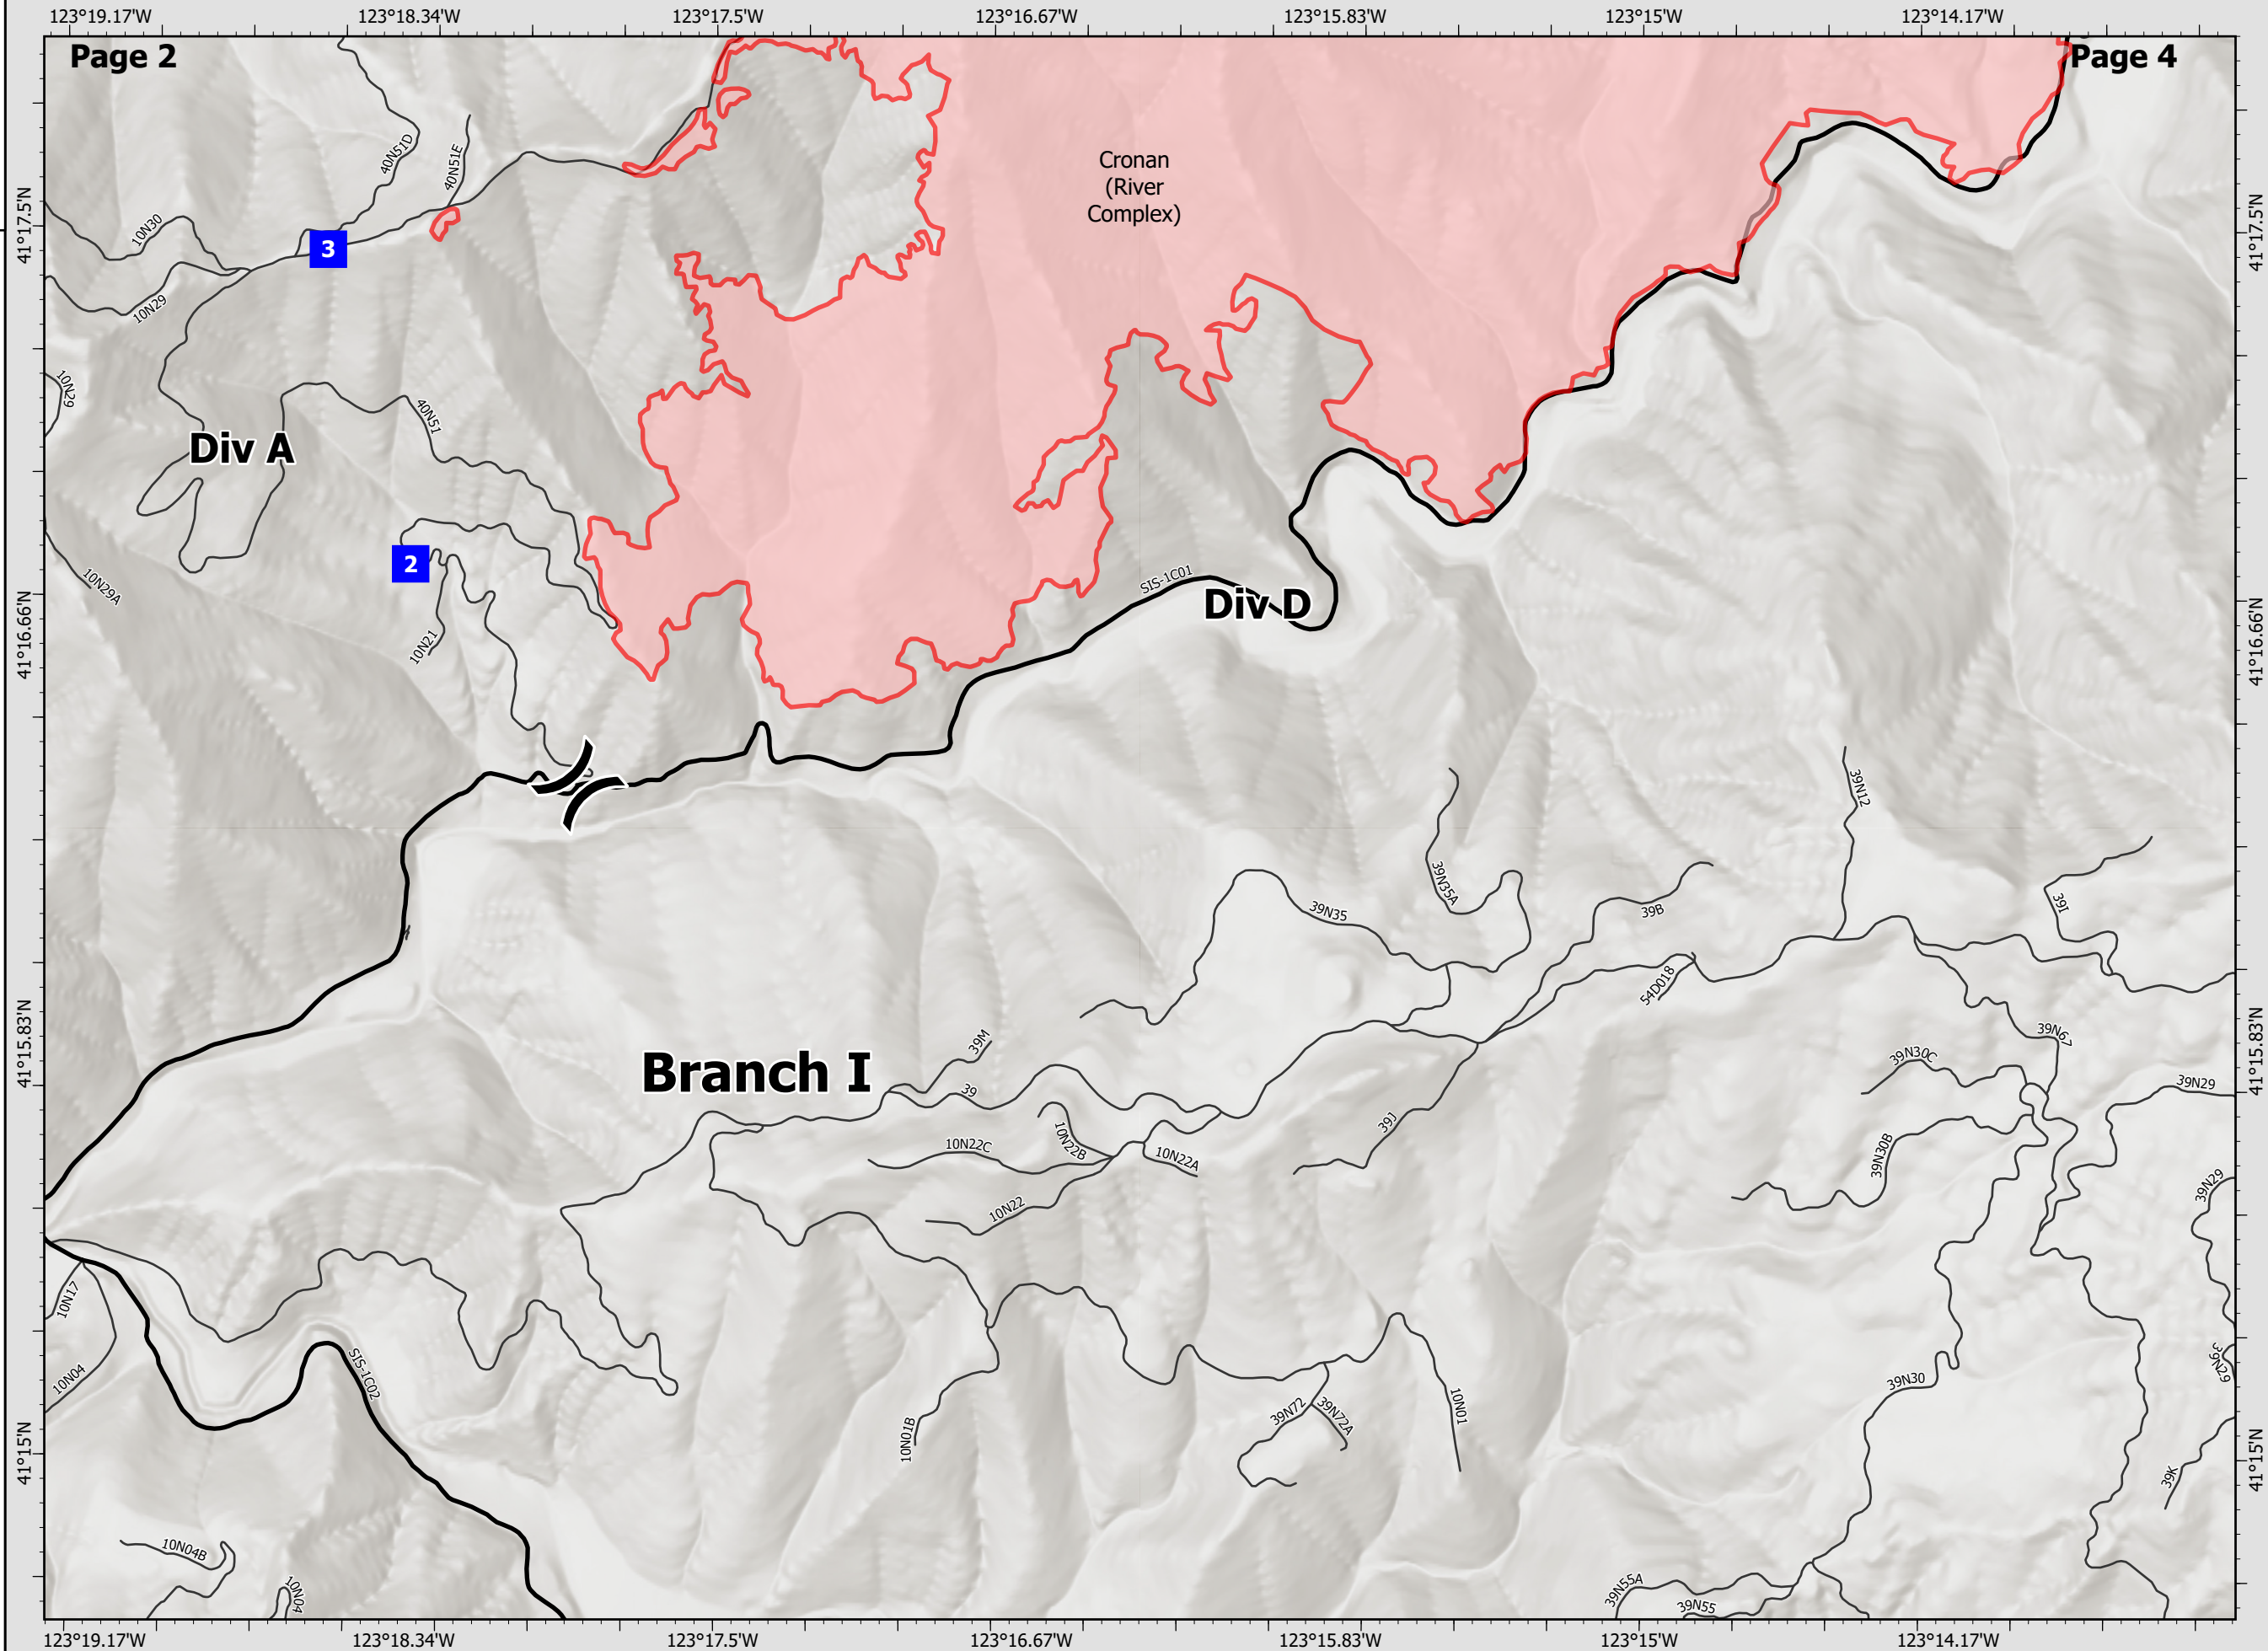

0 1.25 2.5 5 Miles
Datum: North American 1983

River Complex

CA-KNF-006385
8/23/21 07:00

85,220 acres
IR updated 8/22/21 12:00

- Wildfire Daily Fire Perimeter
- National Forest Boundary
- Division Break
- Drop Point
- Wildfire Daily Fire Perimeter
- Wildfire Daily Fire Perimeter

BRANCH I & X DIV A & D Page 1 of 27

0 0.13 0.25 0.5 Miles

Datum: North American 1983

River Complex

CA-KNF-006385
8/23/21 07:00

85,220 acres
IR updated 8/22/21 12:00

-  Wildfire Daily Fire Perimeter
-  Wilderness Area
-  National Forest Boundary
-  Drop Point
-  Wildfire Daily Fire Perimeter
-  Wildfire Daily Fire Perimeter