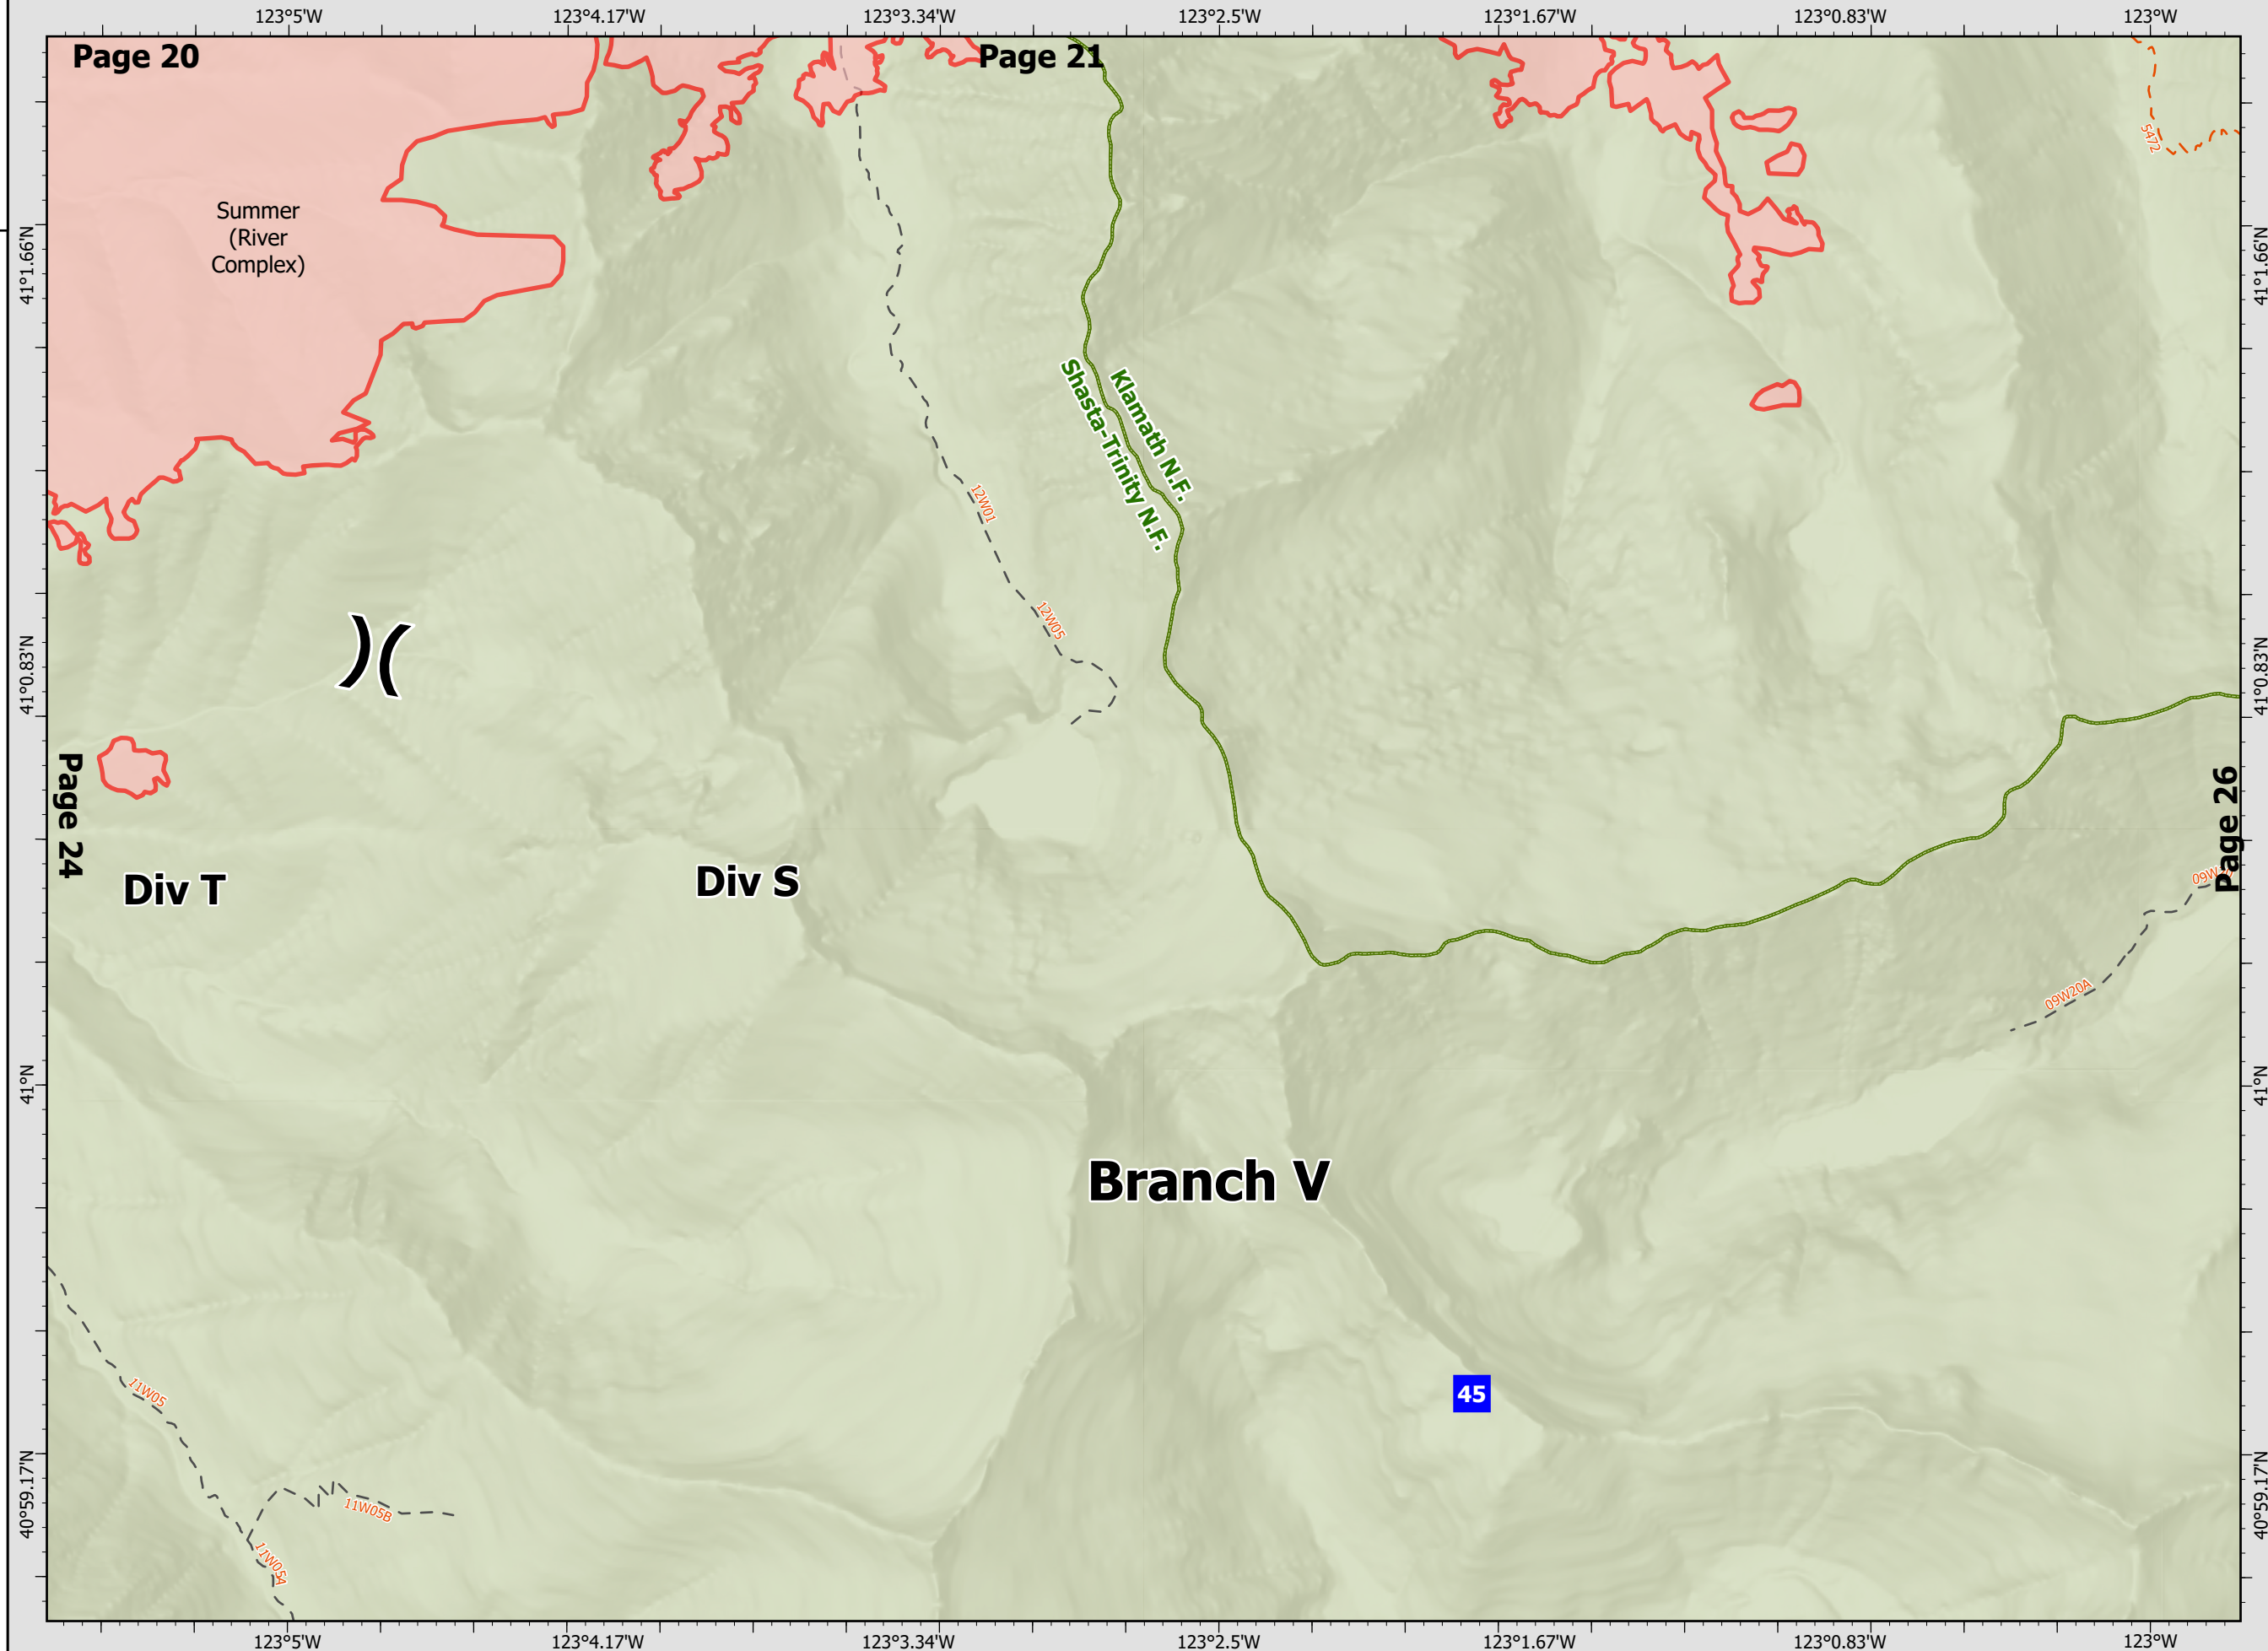

River Complex

CA-KNF-006385
8/23/21 07:00

85,220 acres
IR updated 8/22/21 12:00

- Wildfire Daily Fire Perimeter
- Wilderness Area
- National Forest Boundary
- Division Break
- Drop Point
- Wildfire Daily Fire Perimeter
- Wildfire Daily Fire Perimeter

BRANCH V
DIV S & T
Page 25 of 27