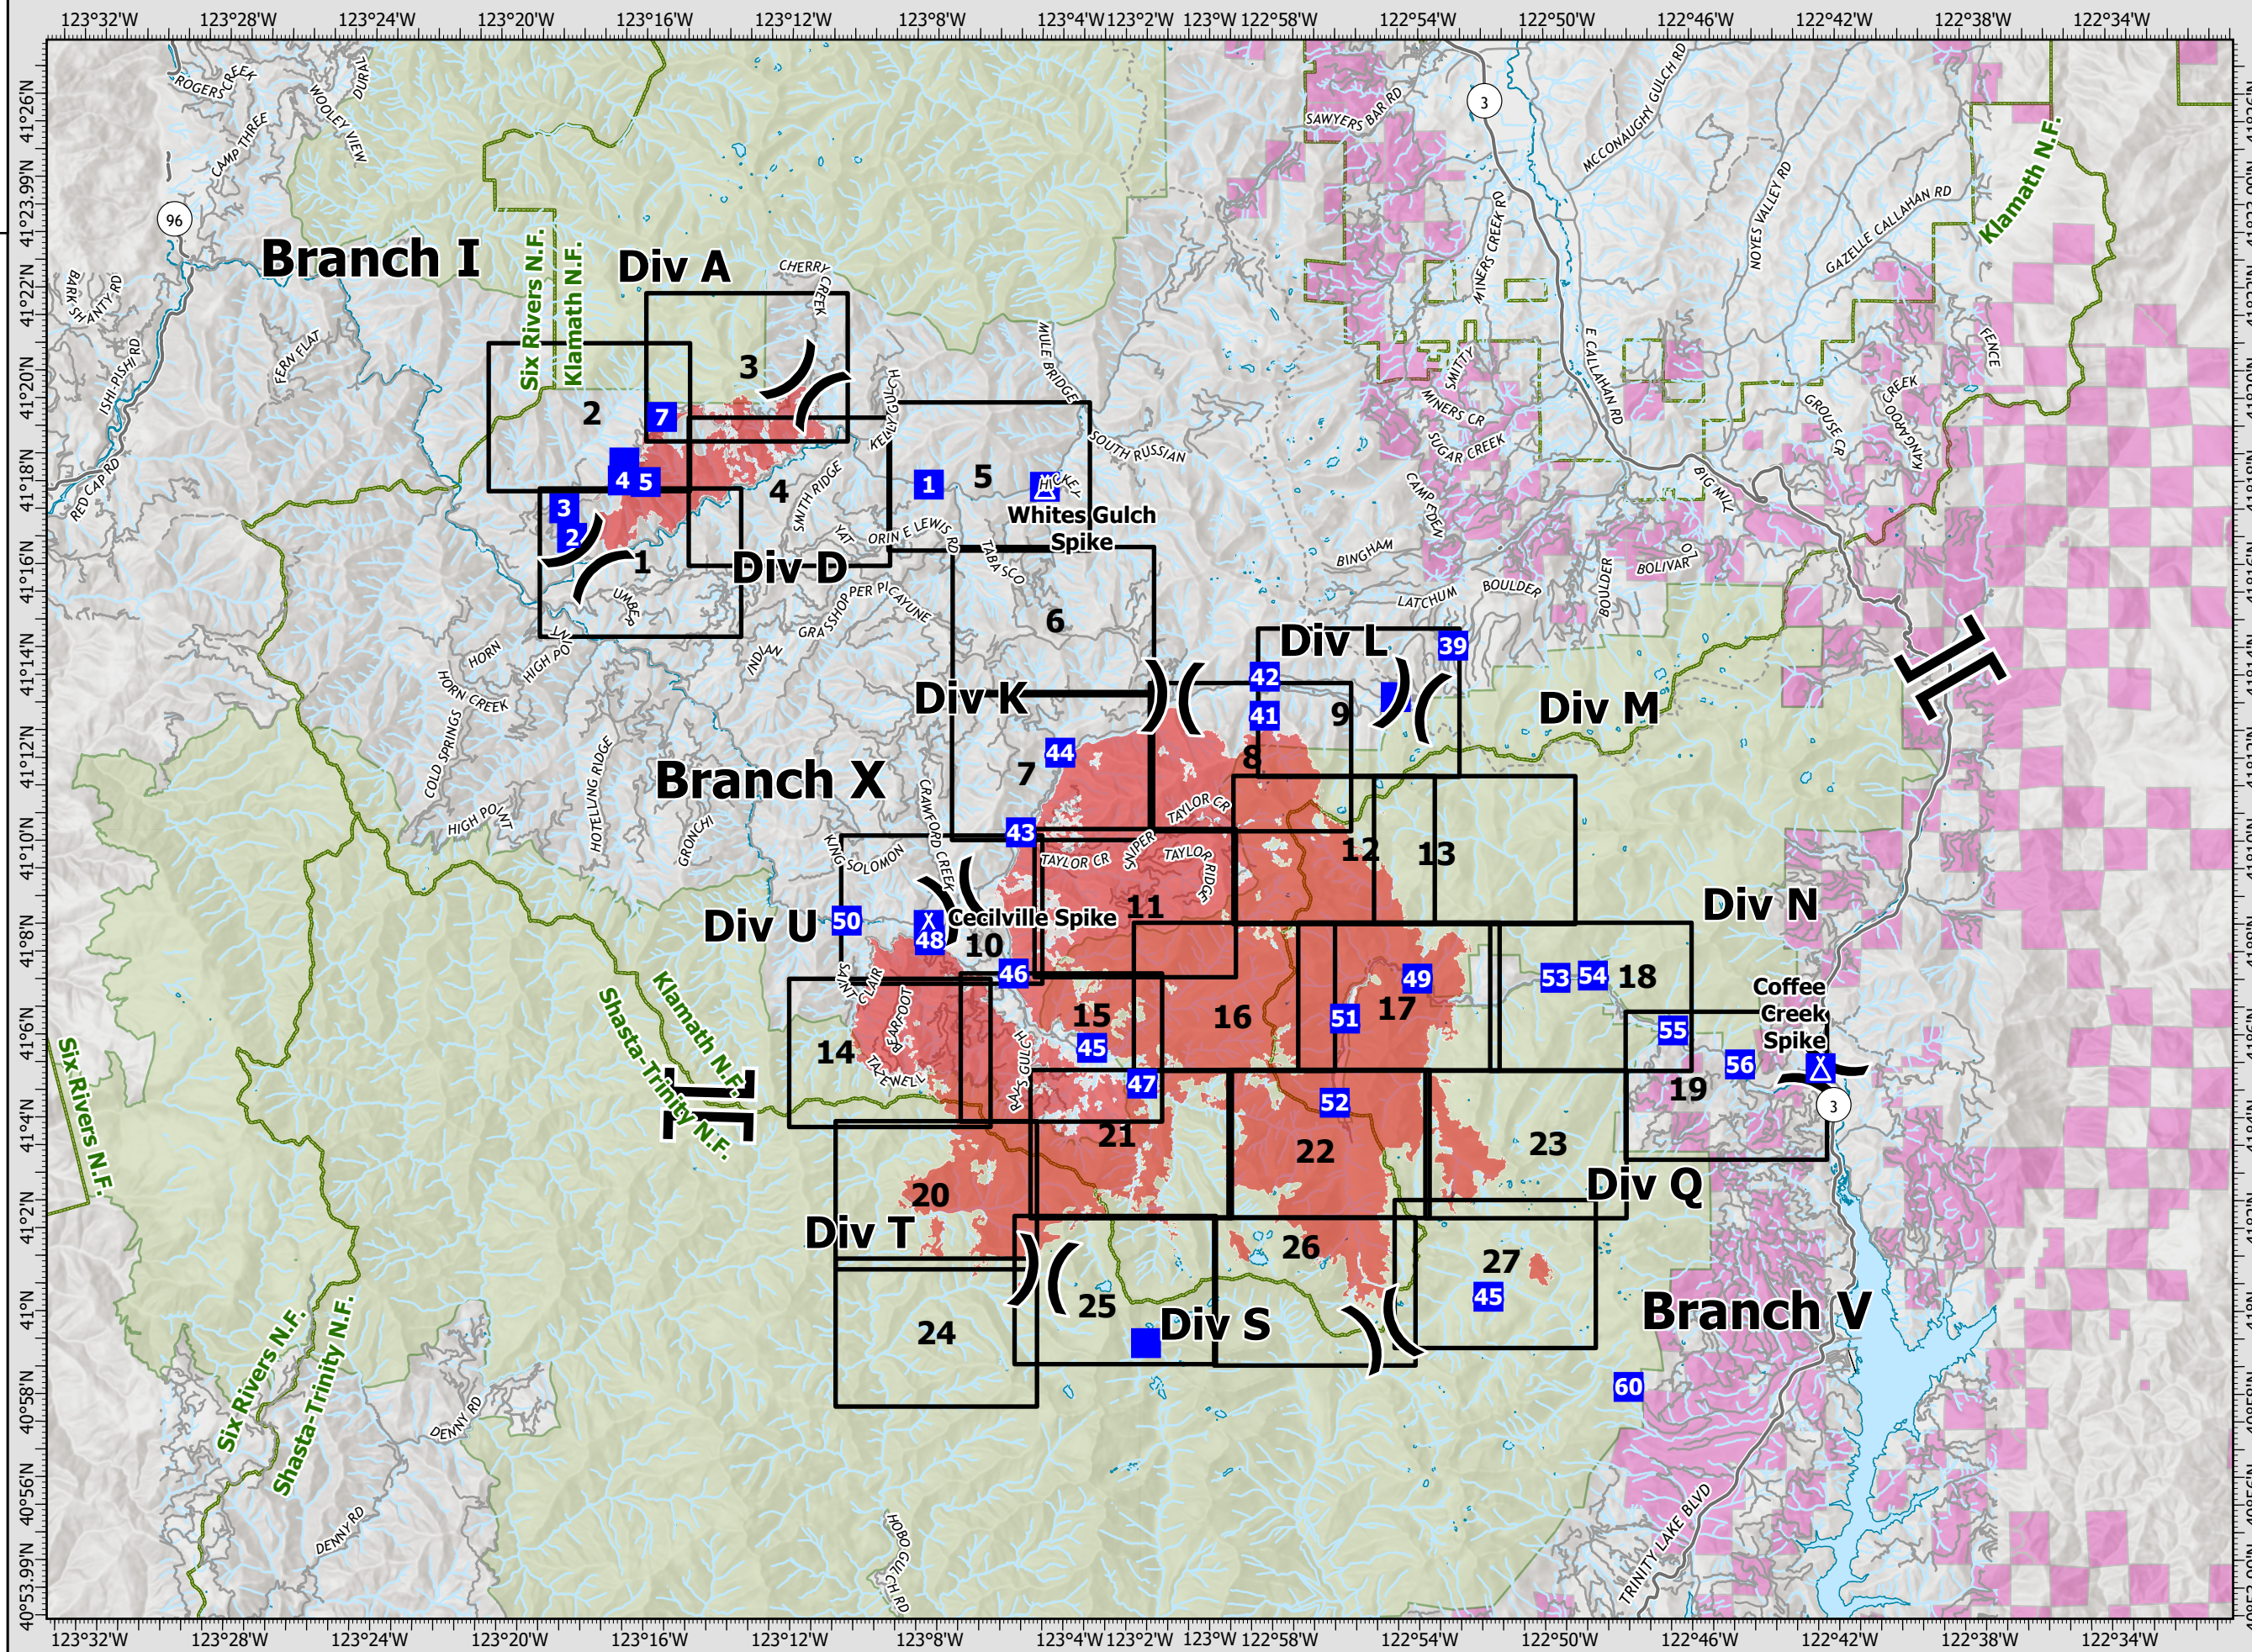

River Complex

CA-KNF-006385
8/23/21 07:00

85,220 acres
IR updated 8/22/21 12:00

- ⌋ Division Break
- ⌋ Branch Break
- Drop Point
- ⊠ Camp
- ▭ National Forest Boundary
- ▭ Wilderness Area
- ▭ Private Timberland

0 1.25 2.5 5 Miles
Datum: North American 1983

River Complex

CA-KNF-006385
8/23/21 07:00

85,220 acres
IR updated 8/22/21 12:00

- Wildfire Daily Fire Perimeter
- National Forest Boundary
- Division Break
- Drop Point
- Wildfire Daily Fire Perimeter
- Wildfire Daily Fire Perimeter

BRANCH I & X DIV A & D Page 1 of 27

0 0.13 0.25 0.5 Miles

Datum: North American 1983

River Complex

CA-KNF-006385
8/23/21 07:00

85,220 acres
IR updated 8/22/21 12:00

-  Wildfire Daily Fire Perimeter
-  Wilderness Area
-  National Forest Boundary
-  Drop Point
-  Wildfire Daily Fire Perimeter
-  Wildfire Daily Fire Perimeter