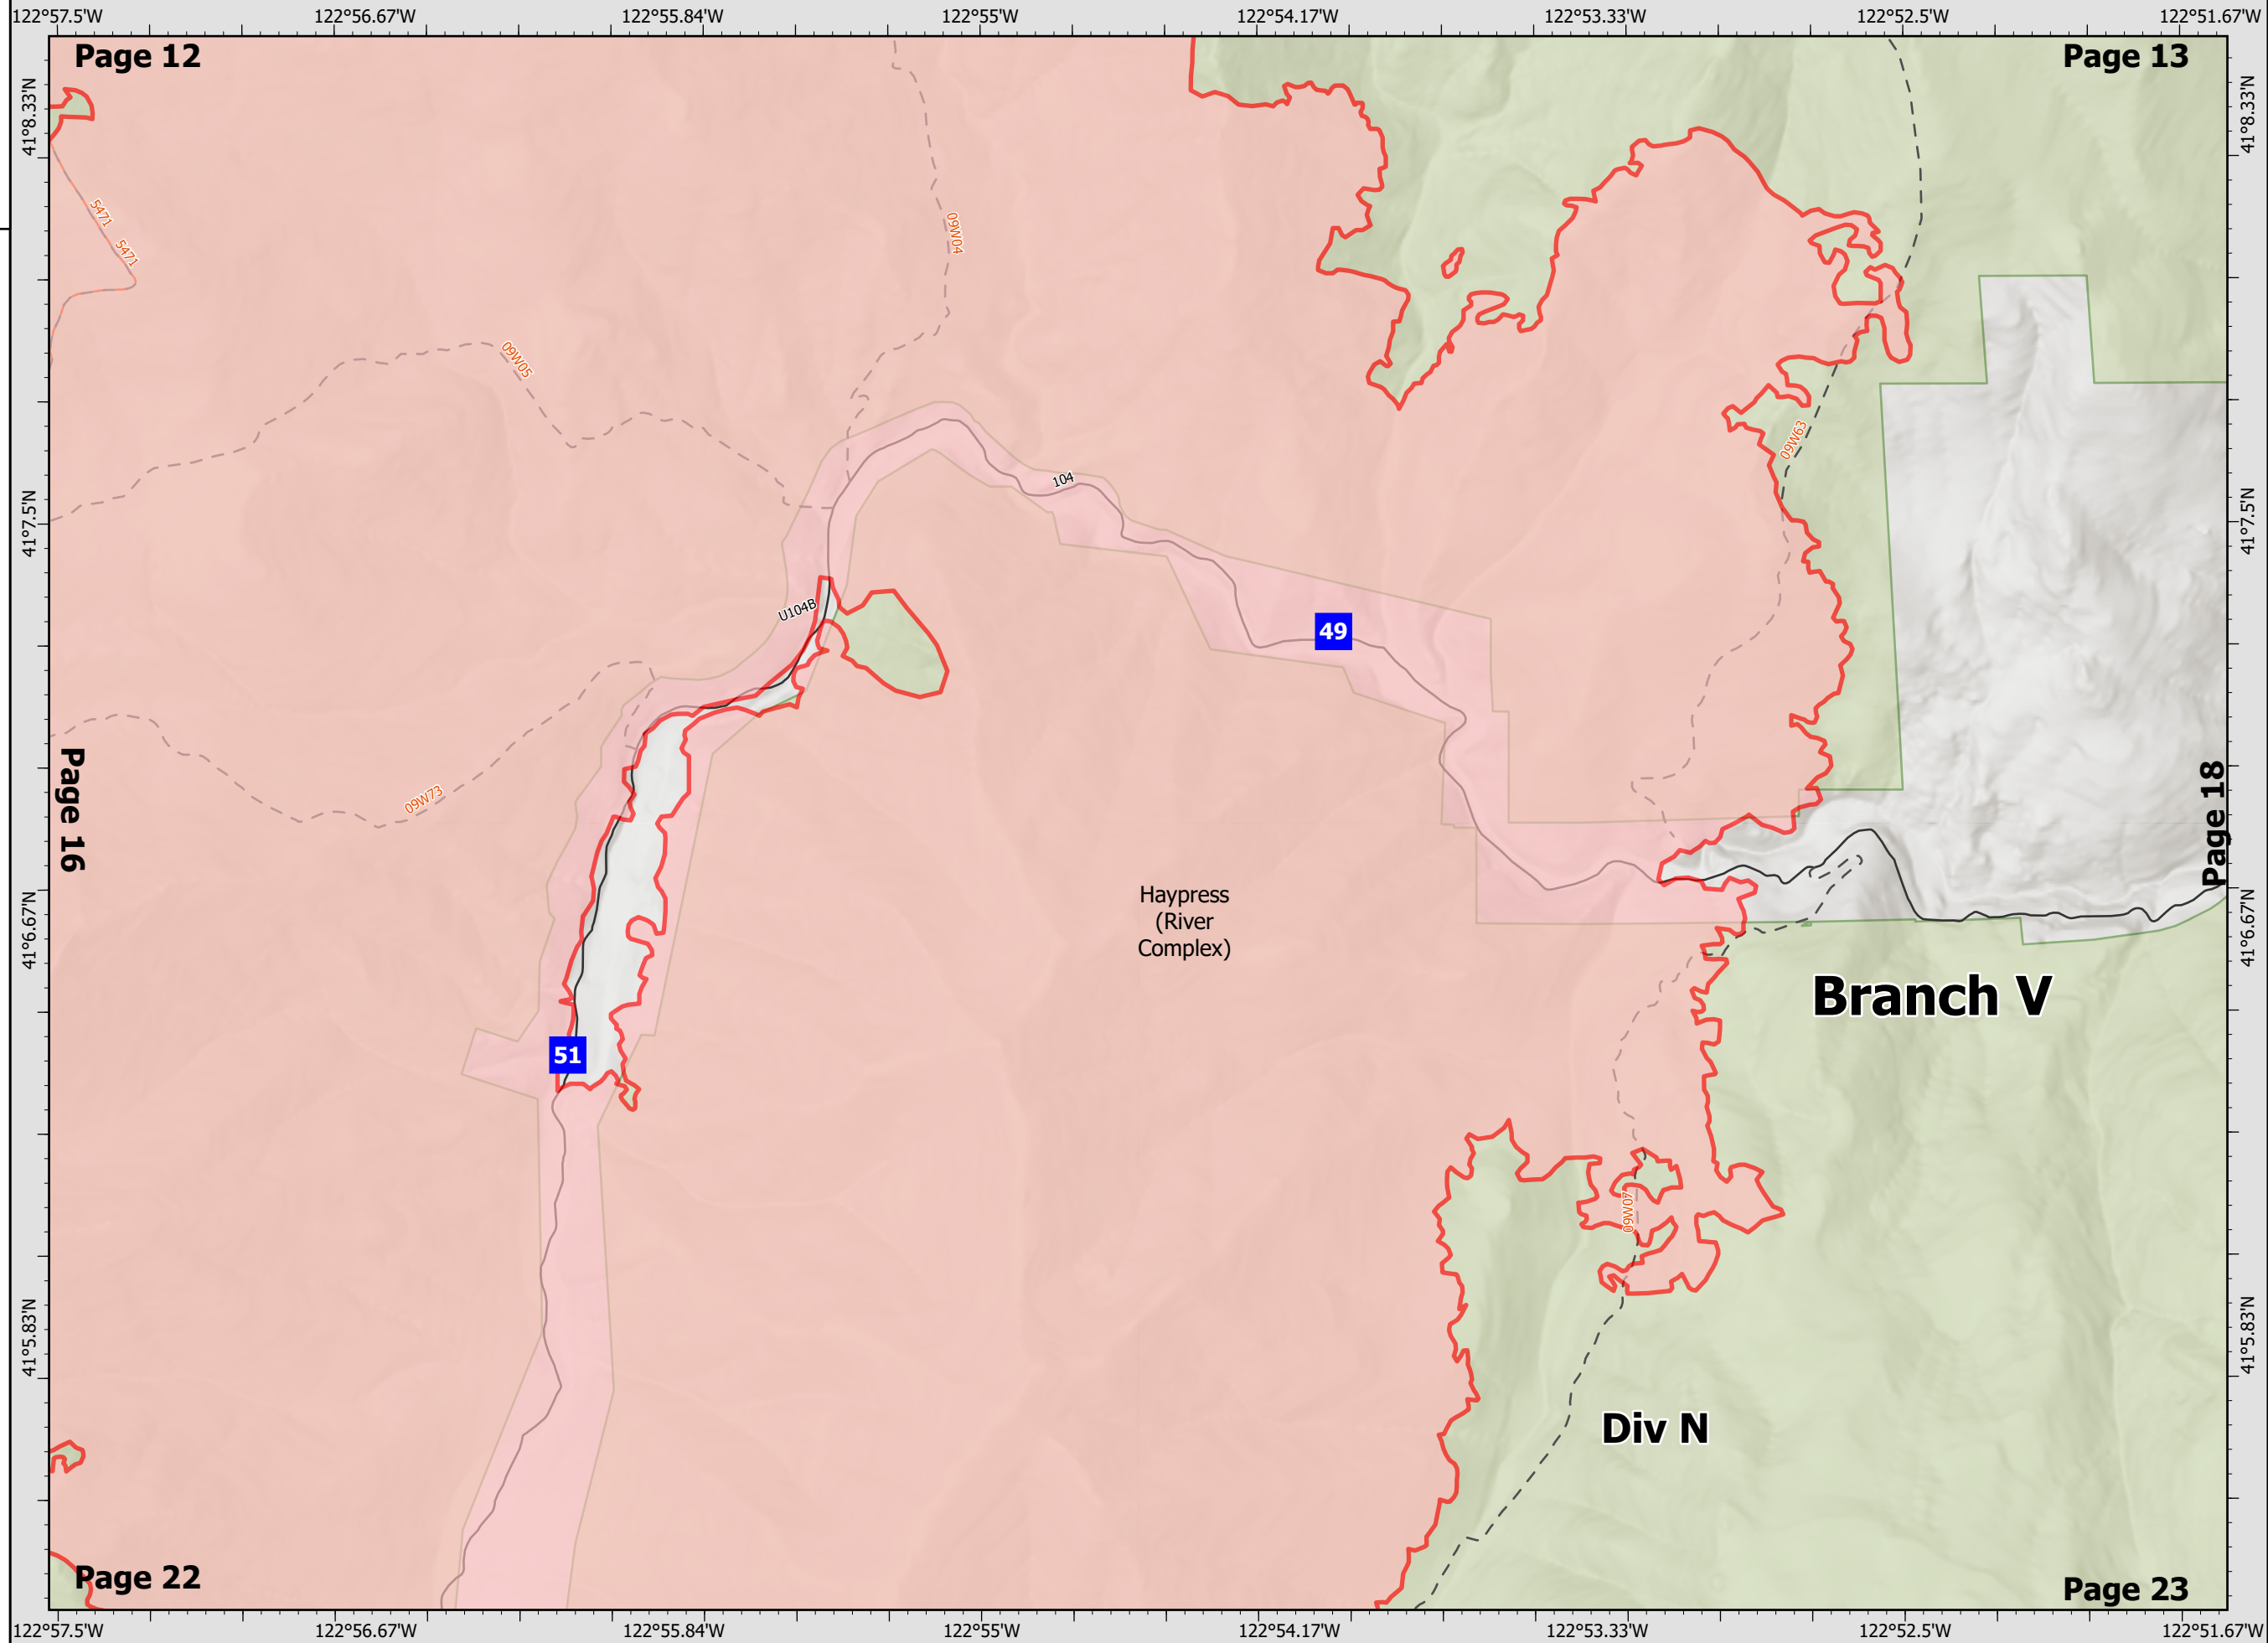

BRANCH V & X DIV Q, S & T Page 16 of 27

River Complex

CA-KNF-006385
8/23/21 07:00

85,220 acres
IR updated 8/22/21 12:00

-  Wildfire Daily Fire Perimeter
-  Wilderness Area
-  National Forest Boundary
-  Drop Point
-  Wildfire Daily Fire Perimeter
-  Wildfire Daily Fire Perimeter

BRANCH V DIV M & N Page 17 of 27

Datum: North American 1983

River Complex

CA-KNF-006385
8/23/21 07:00

85,220 acres
IR updated 8/22/21 12:00

- Wilderness Area
- National Forest Boundary
- Private Timberland
- Drop Point