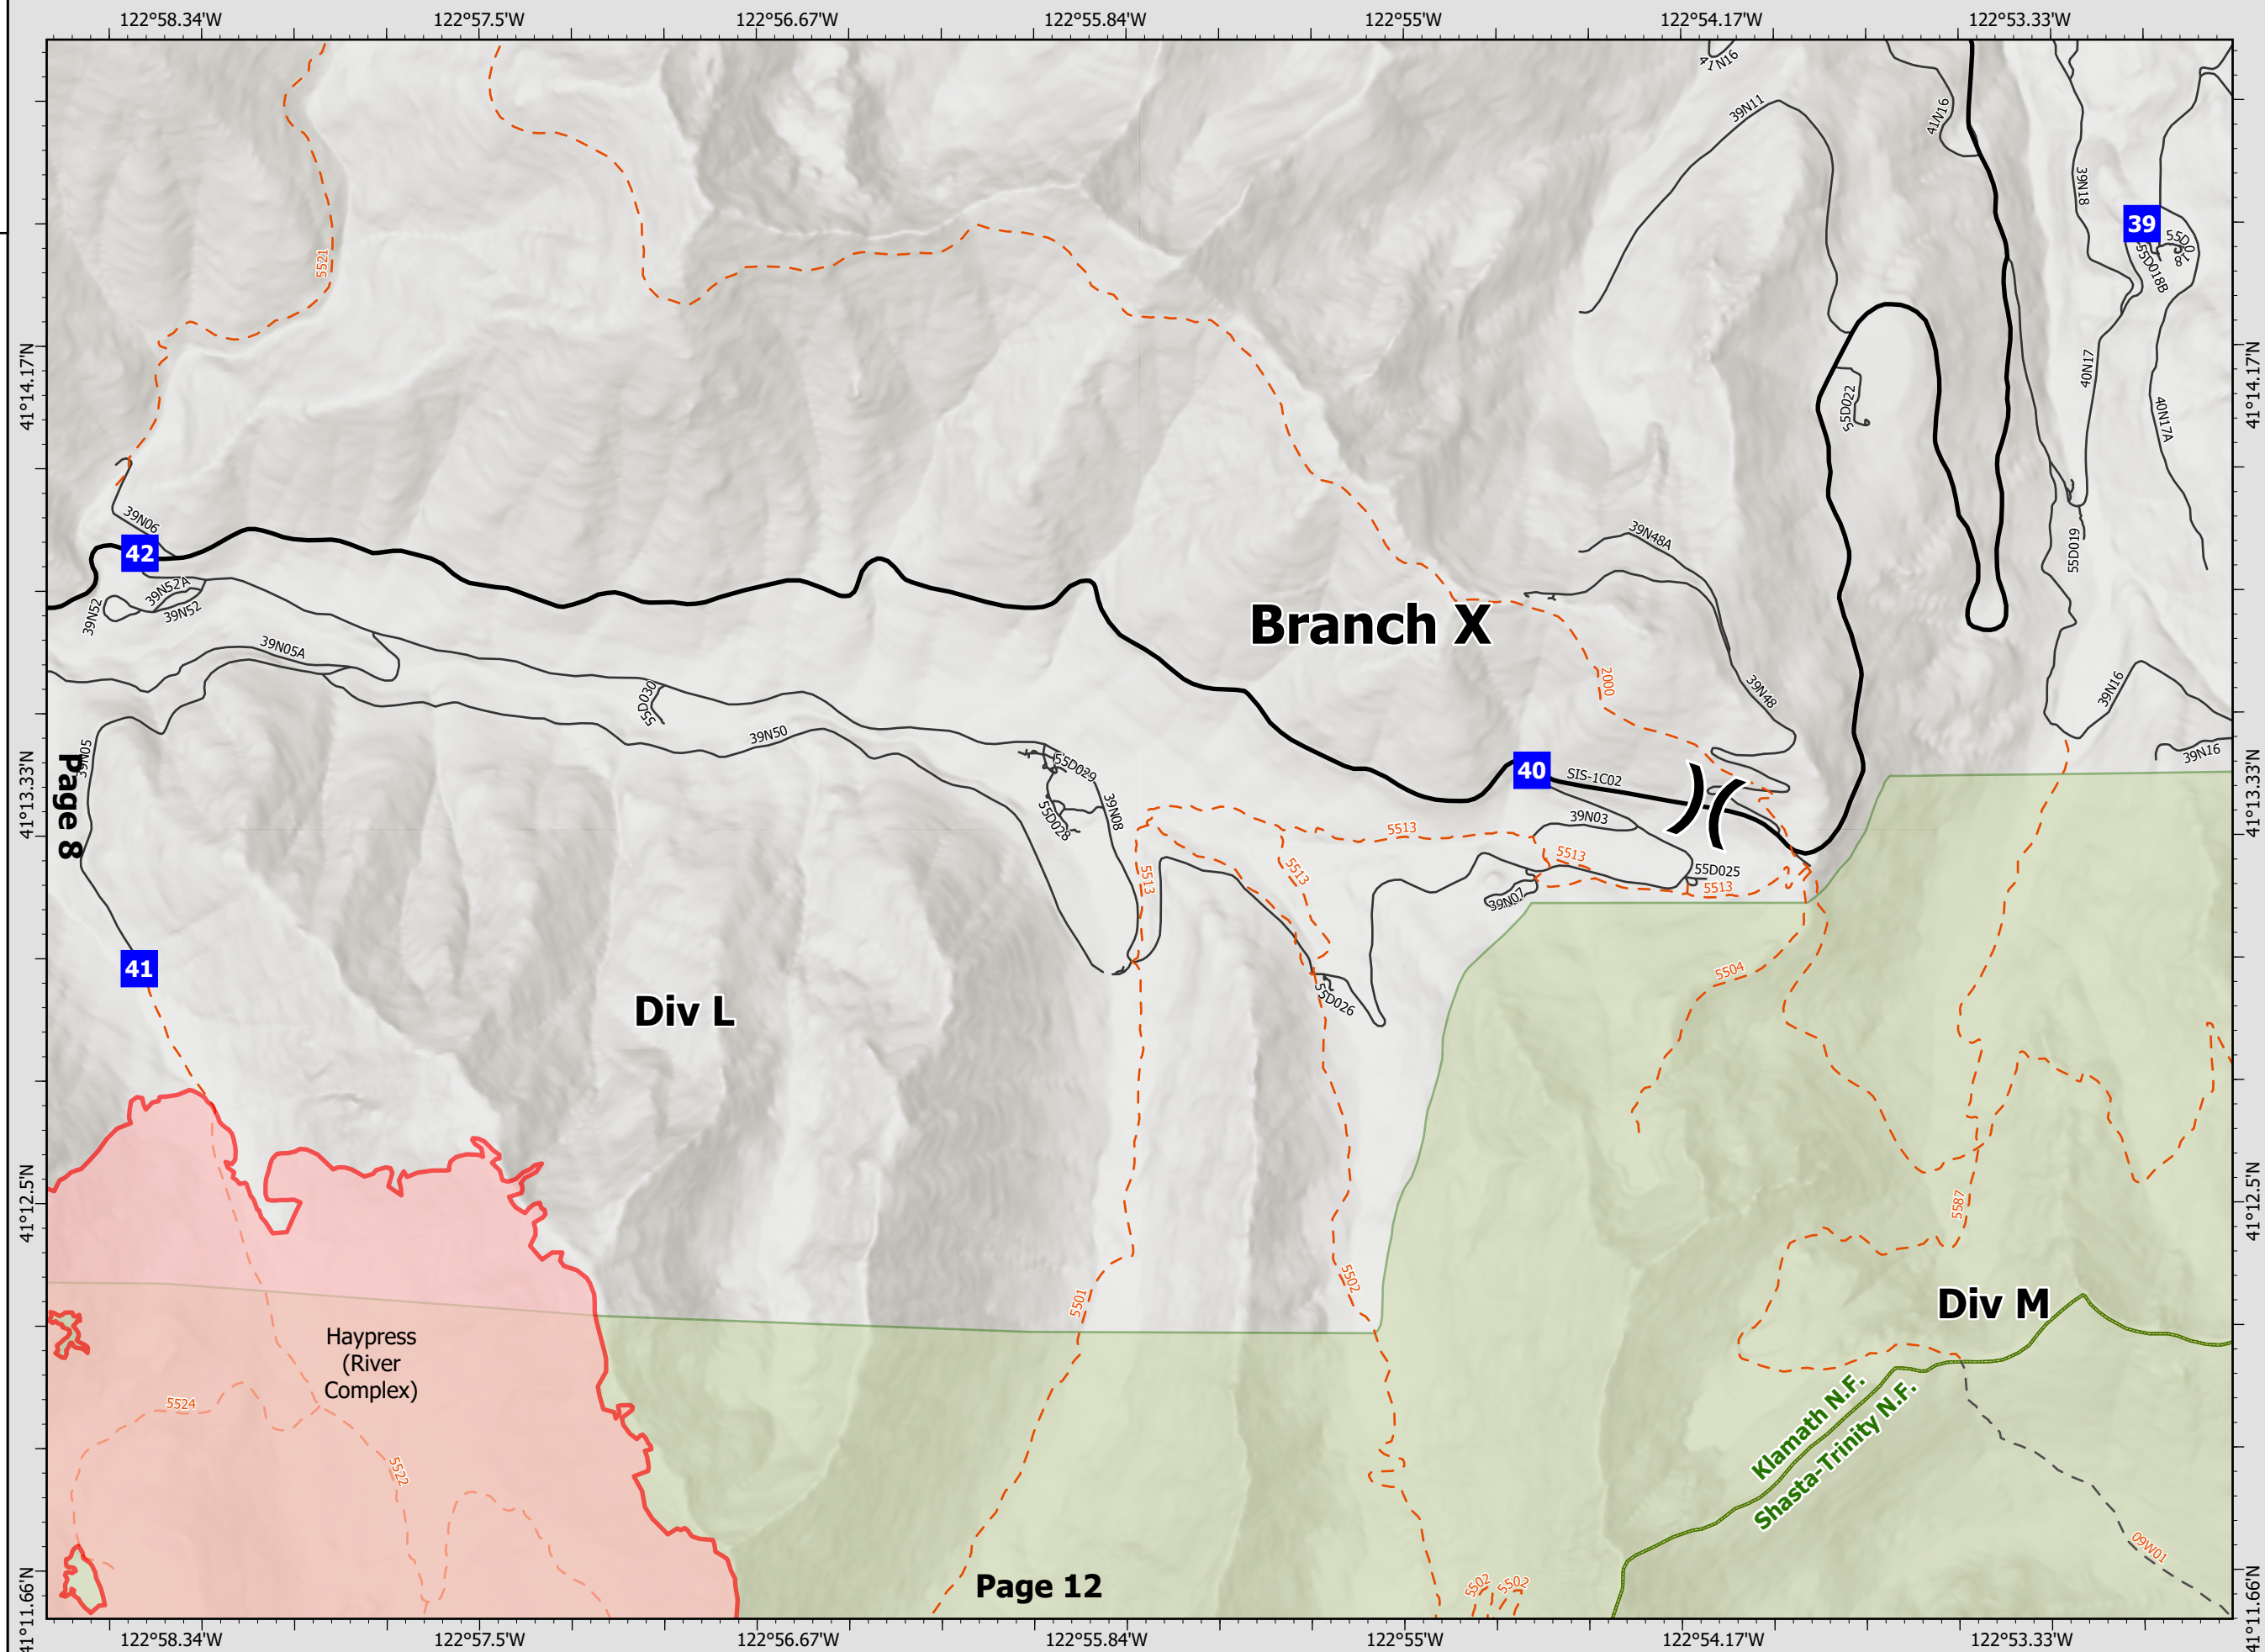

0 0.13 0.25 0.5 Miles

Datum: North American 1983