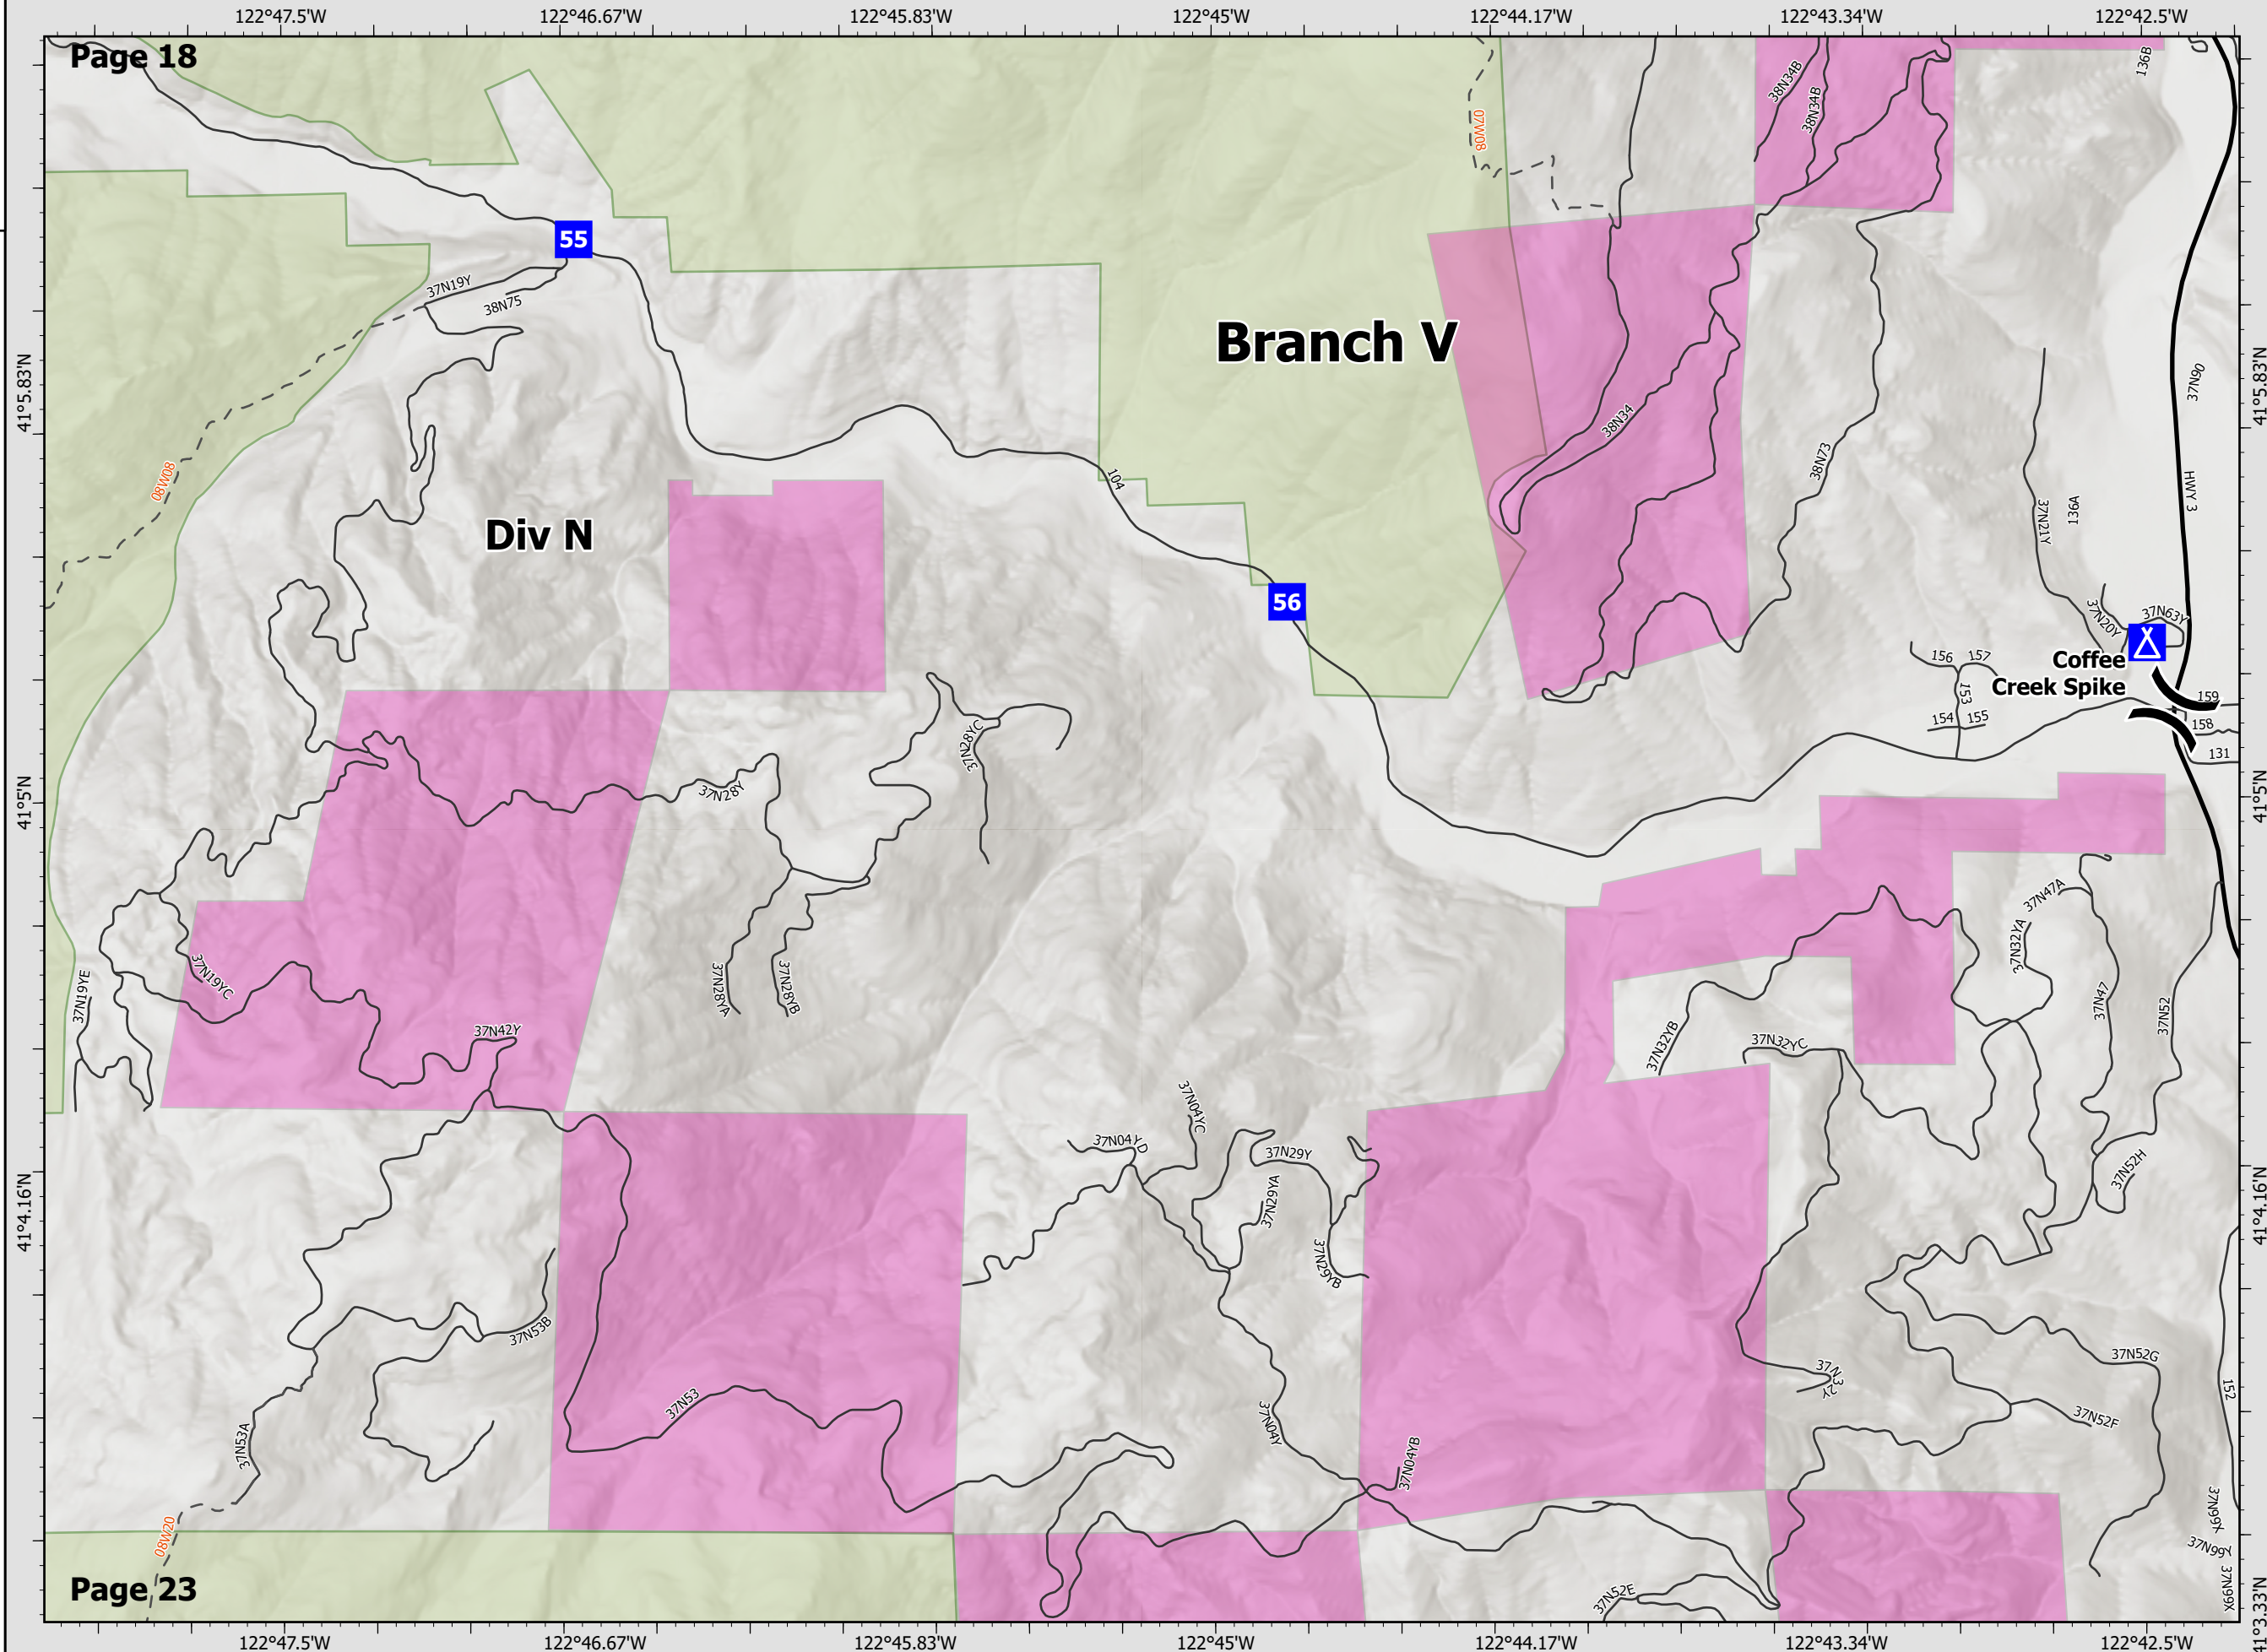

River Complex

CA-KNF-006385
8/23/21 07:00

85,220 acres
IR updated 8/22/21 12:00

- Wilderness Area
- National Forest Boundary
- Private Timberland
- Division Break
- Drop Point
- Camp

BRANCH V DIV N Page 19 of 27