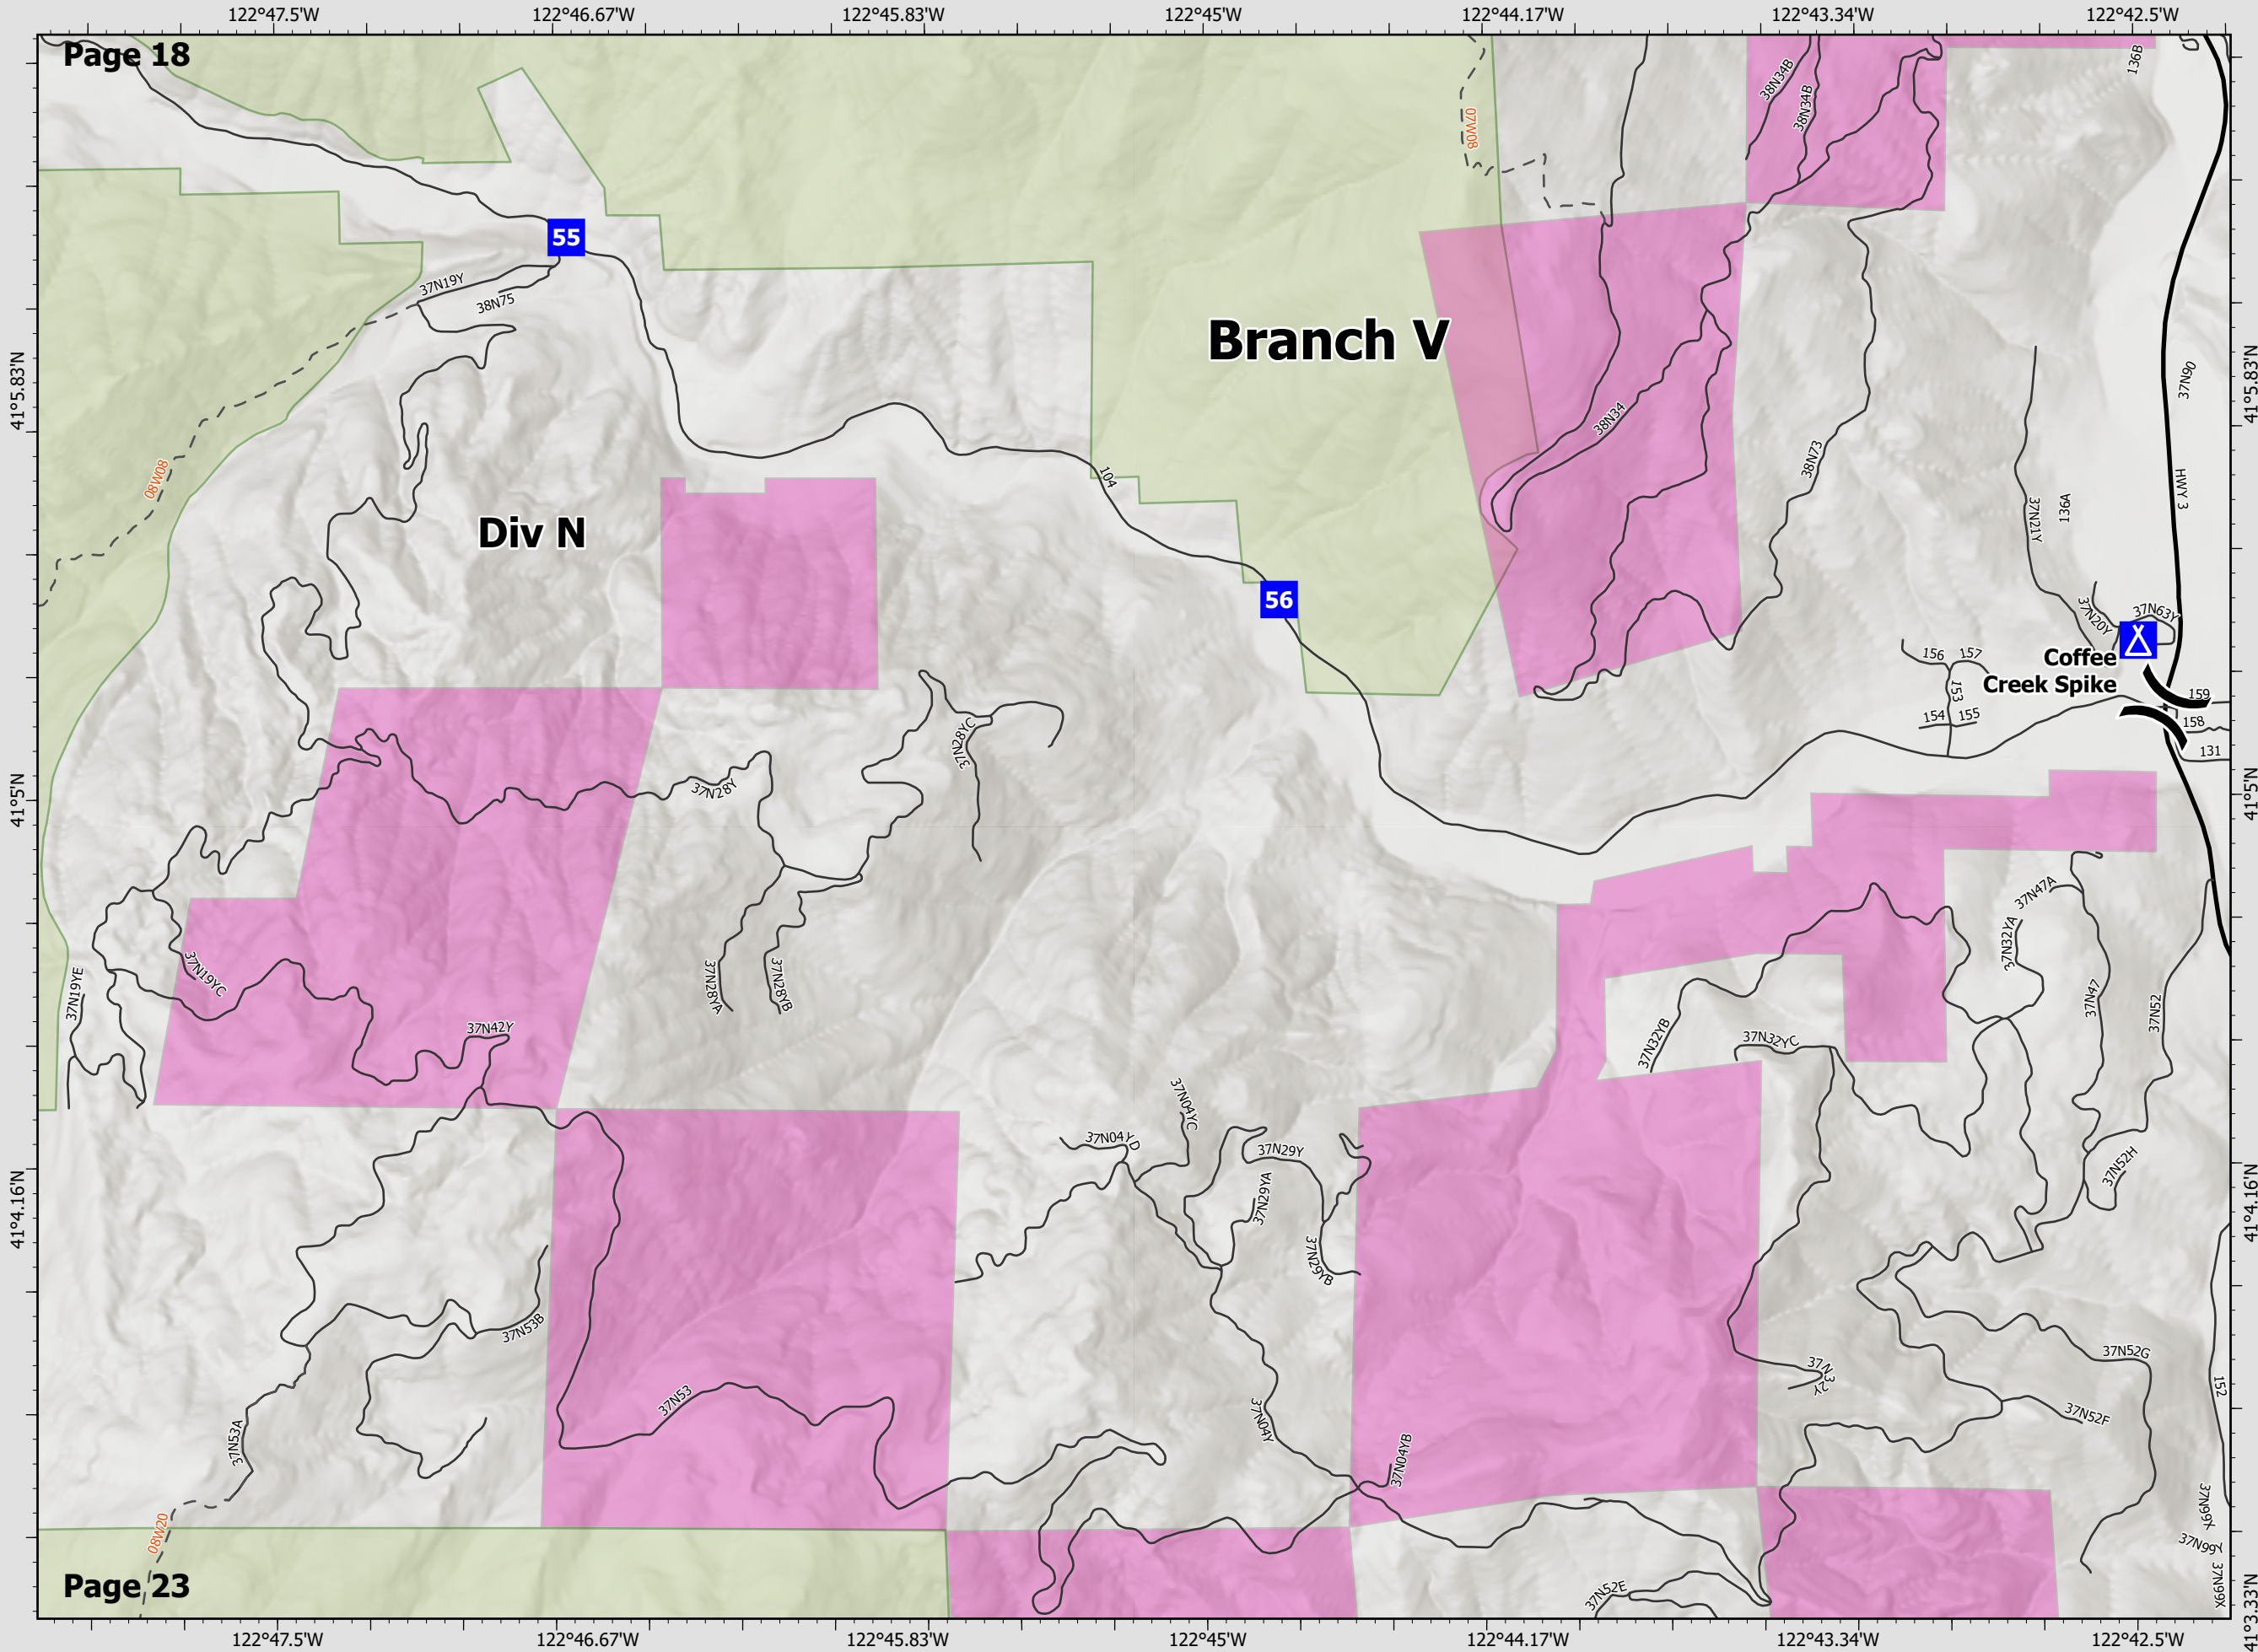

## River Complex

CA-KNF-006385  
8/23/21 07:00

85,220 acres  
IR updated 8/22/21 12:00

- Wilderness Area
- National Forest Boundary
- Private Timberland
- Drop Point

### BRANCH V DIV N Page 18 of 27

Datum: North American 1983

River Complex

CA-KNF-006385  
8/23/21 07:00

85,220 acres  
IR updated 8/22/21 12:00

- Wilderness Area
- National Forest Boundary
- Private Timberland
- Division Break
- Drop Point
- Camp