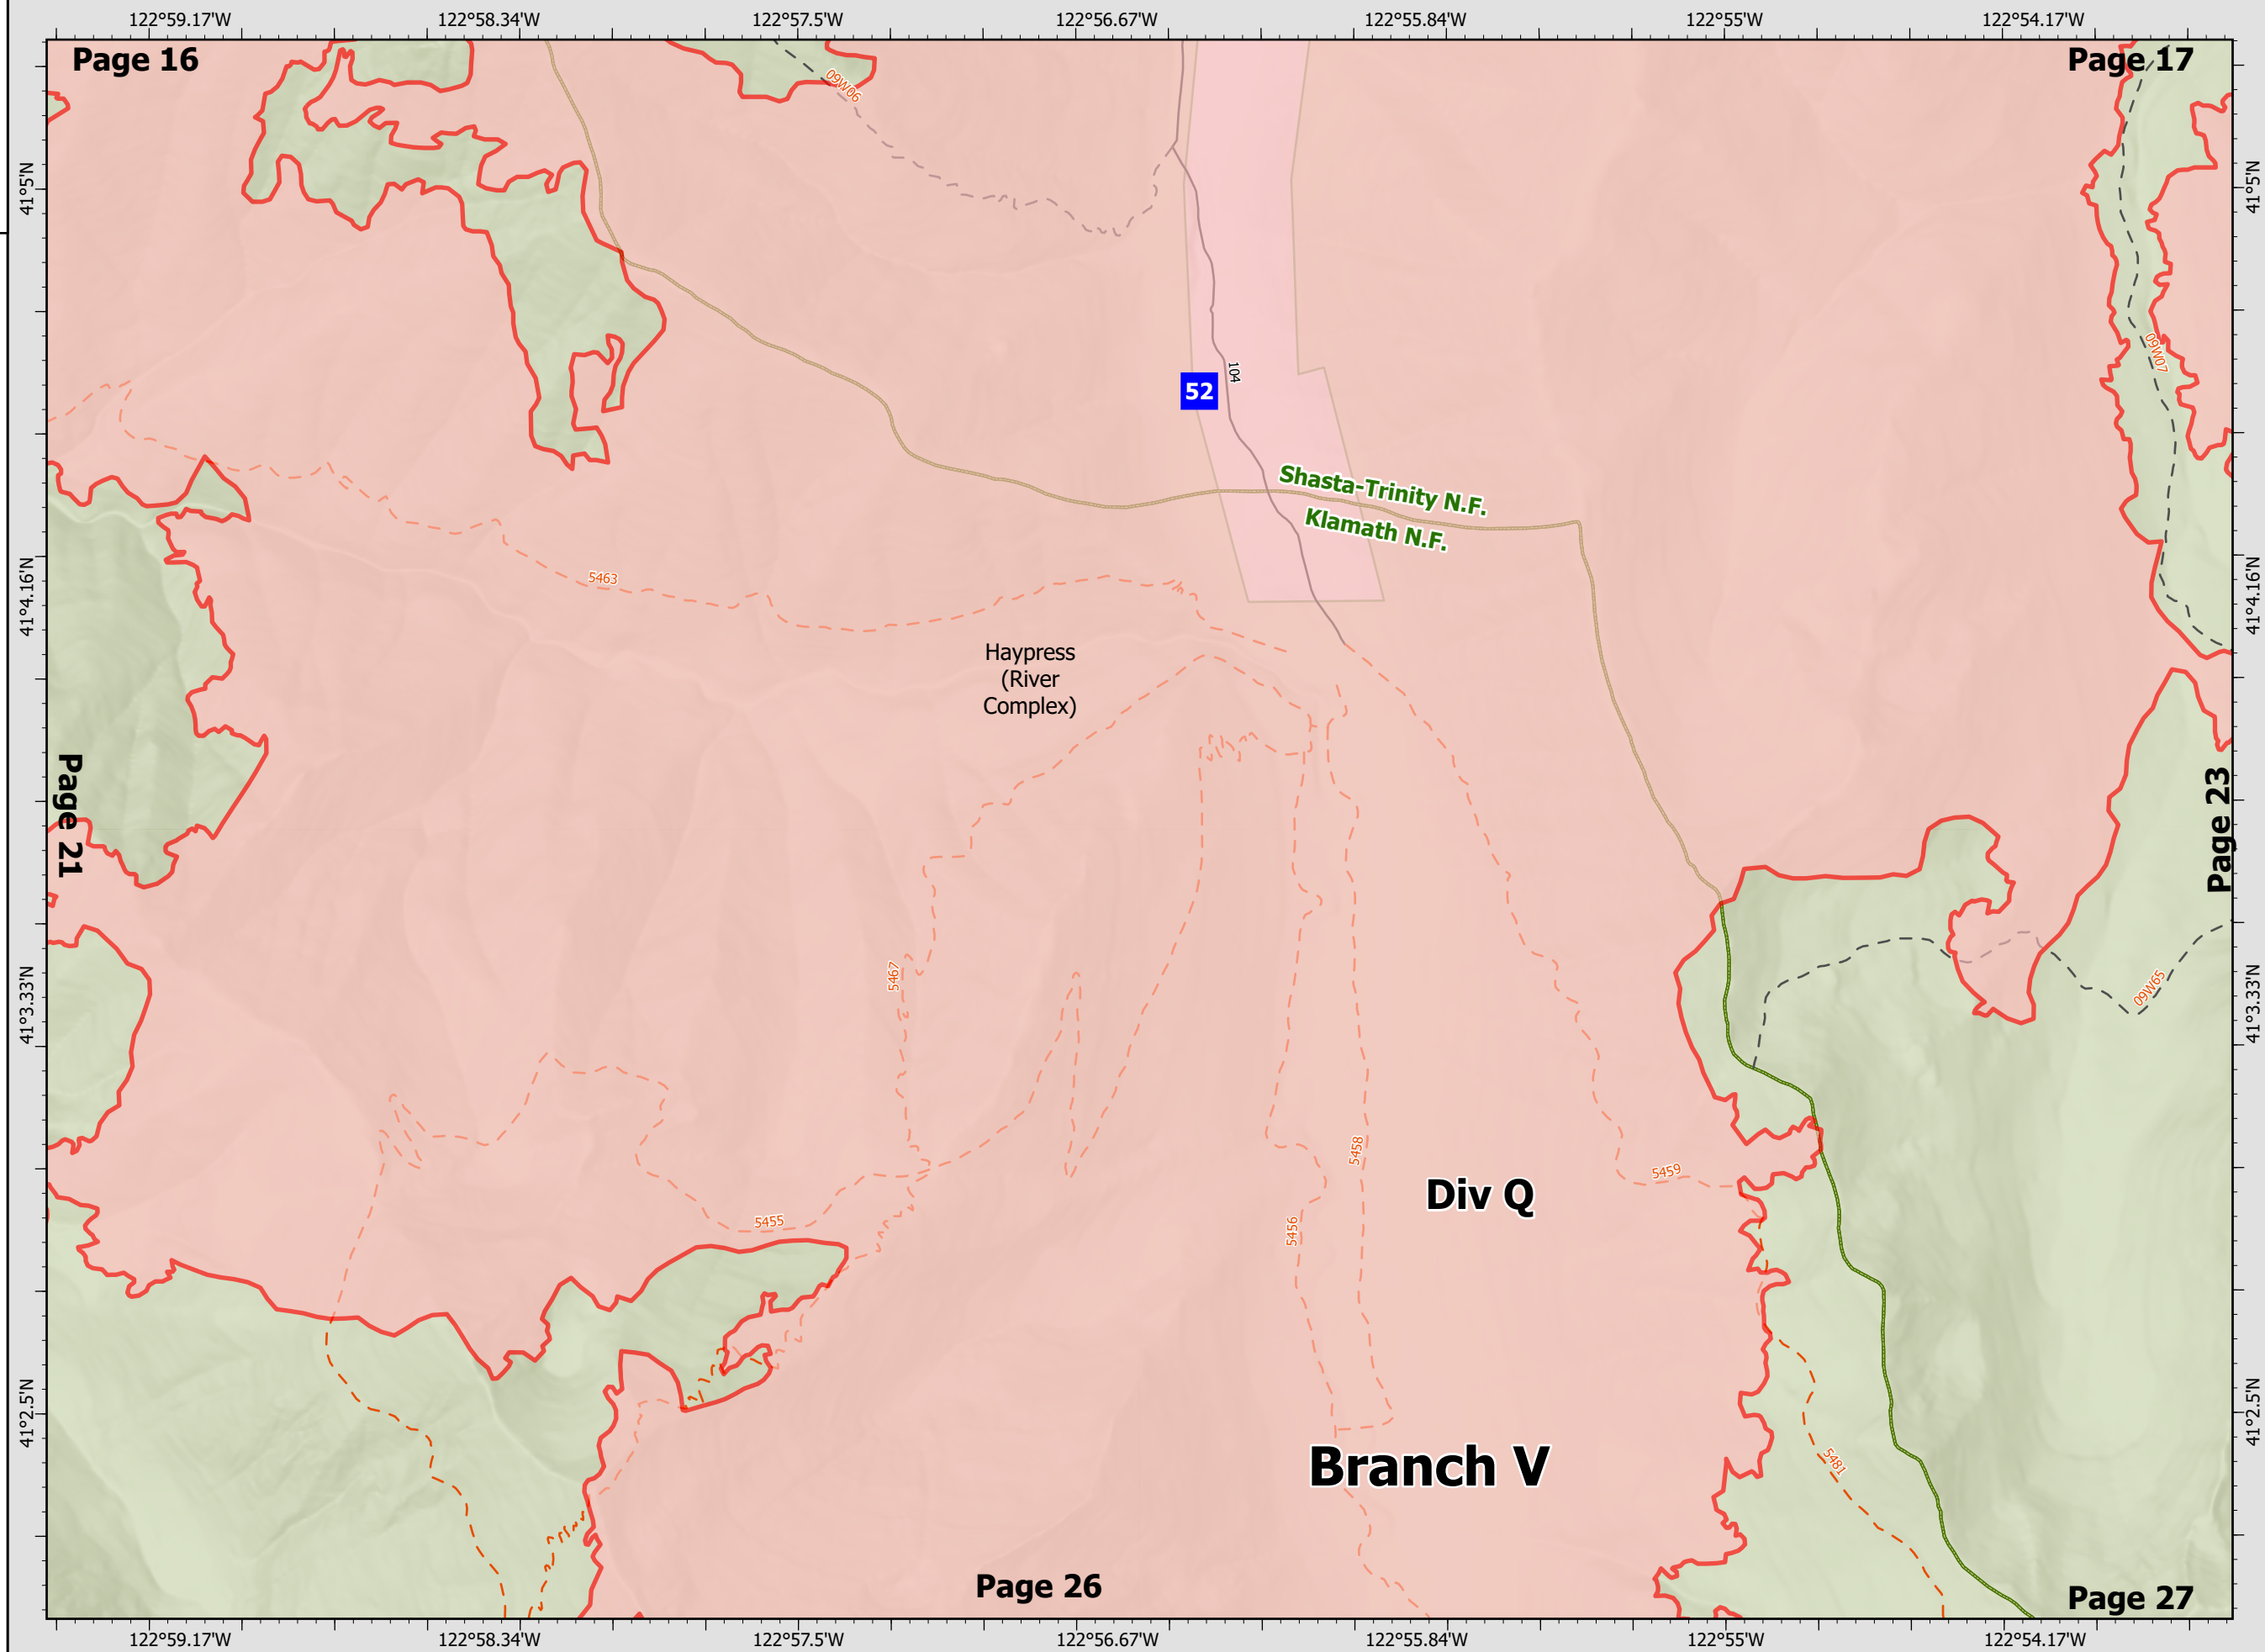

Datum: North American 1983