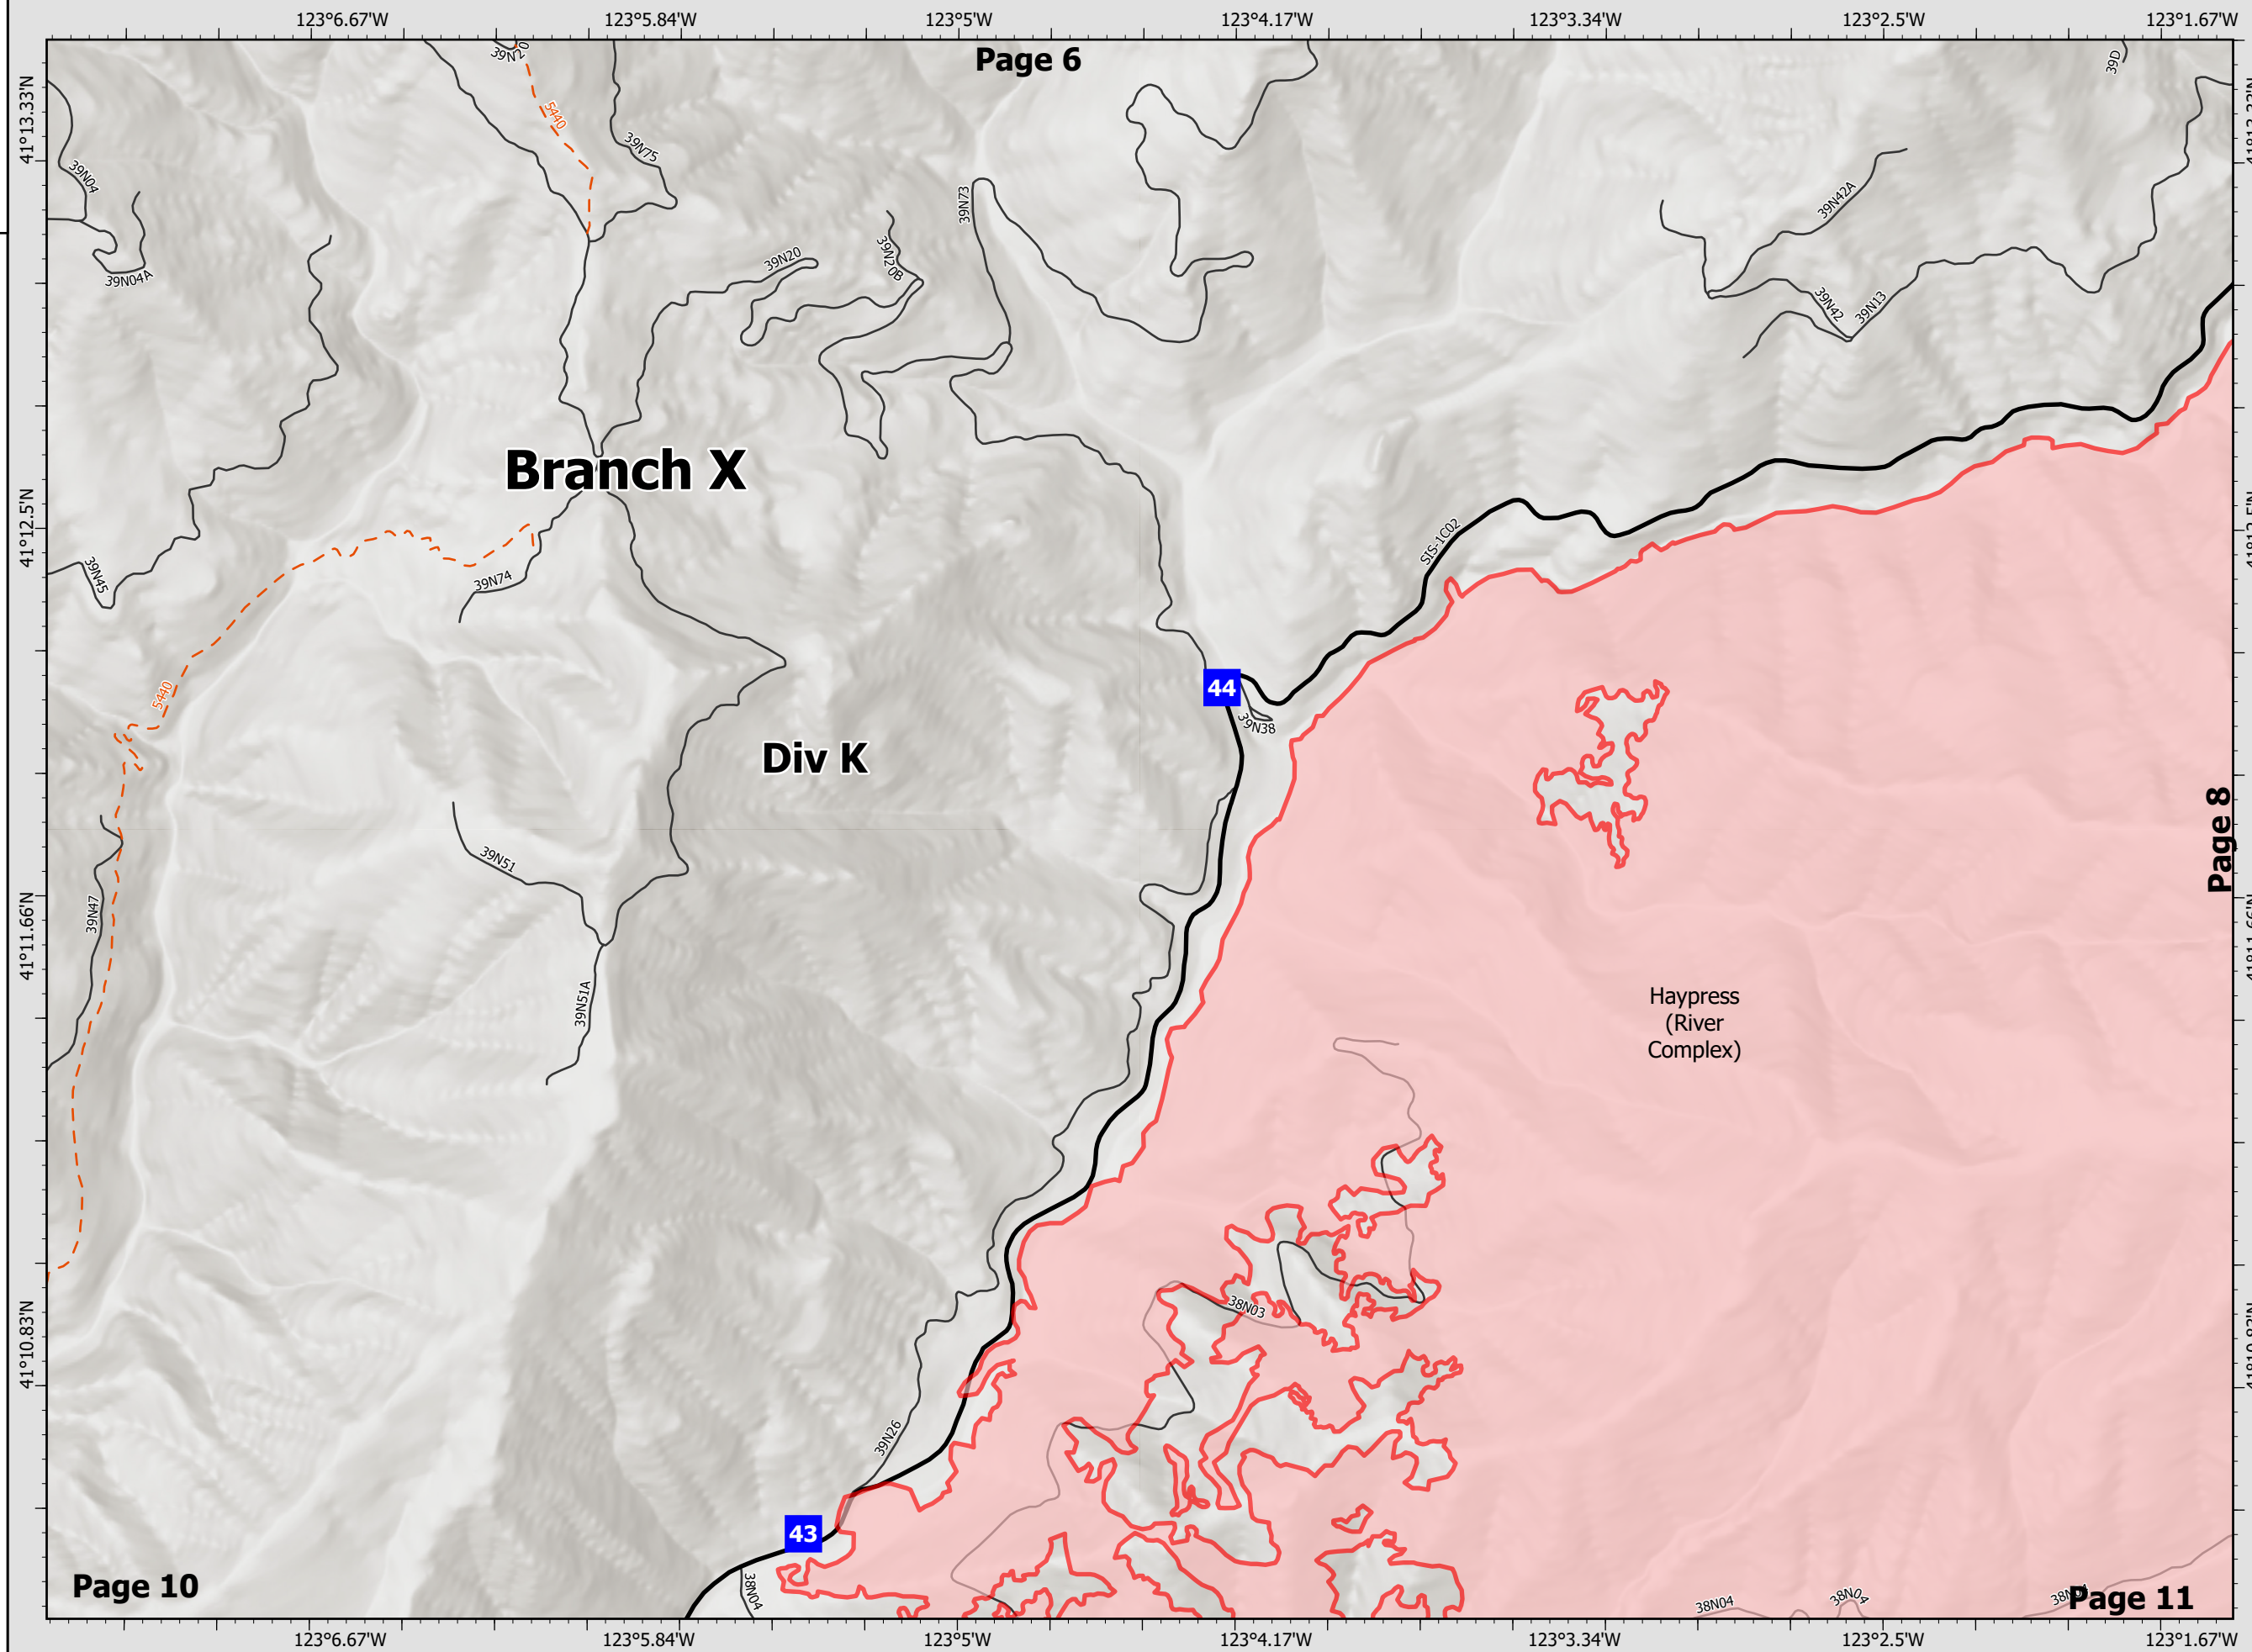

River Complex

CA-KNF-006385  
8/23/21 07:00

85,220 acres  
IR updated 8/22/21 12:00

-  Wildfire Daily Fire Perimeter
-  Wilderness Area
-  National Forest Boundary
-  Division Break
-  Drop Point
-  Wildfire Daily Fire Perimeter
-  Wildfire Daily Fire Perimeter