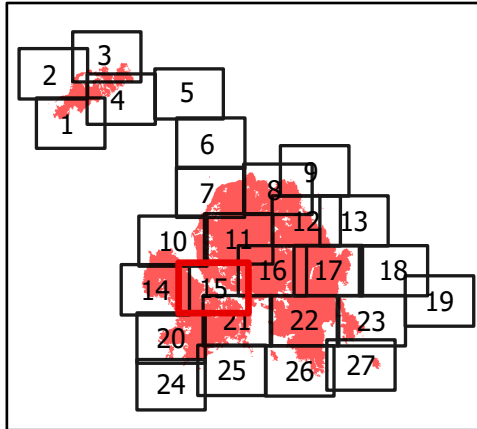

River Complex

CA-KNF-006385
8/23/21 07:00

85,220 acres
IR updated 8/22/21 12:00

- Wildfire Daily Fire Perimeter
- Wilderness Area
- National Forest Boundary
- Drop Point
- Wildfire Daily Fire Perimeter
- Wildfire Daily Fire Perimeter

BRANCH V & X DIV T & U Page 15 of 27