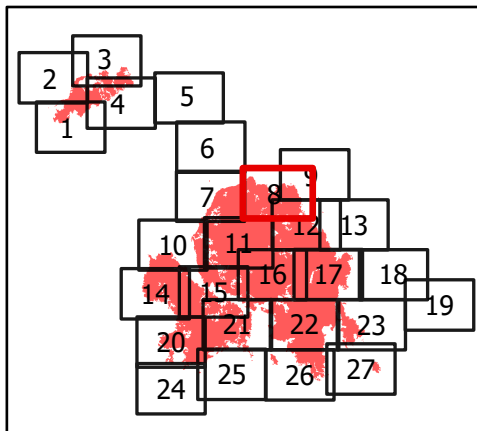

River Complex

CA-KNF-006385
8/23/21 07:00

85,220 acres
IR updated 8/22/21 12:00

- Wildfire Daily Fire Perimeter
- Wilderness Area
- National Forest Boundary
- Division Break
- Drop Point
- Wildfire Daily Fire Perimeter
- Wildfire Daily Fire Perimeter

BRANCH X
DIV K & L
Page 8 of 27