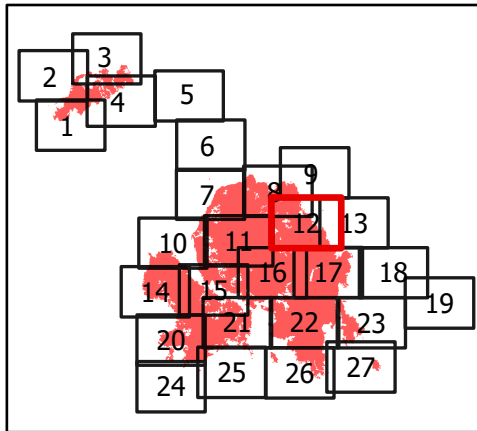

River Complex

CA-KNF-006385
8/23/21 07:00

85,220 acres
IR updated 8/22/21 12:00

- Wildfire Daily Fire Perimeter
- Wilderness Area
- National Forest Boundary
- Wildfire Daily Fire Perimeter
- Wildfire Daily Fire Perimeter

BRANCH X
DIV L & M
Page 12 of 27