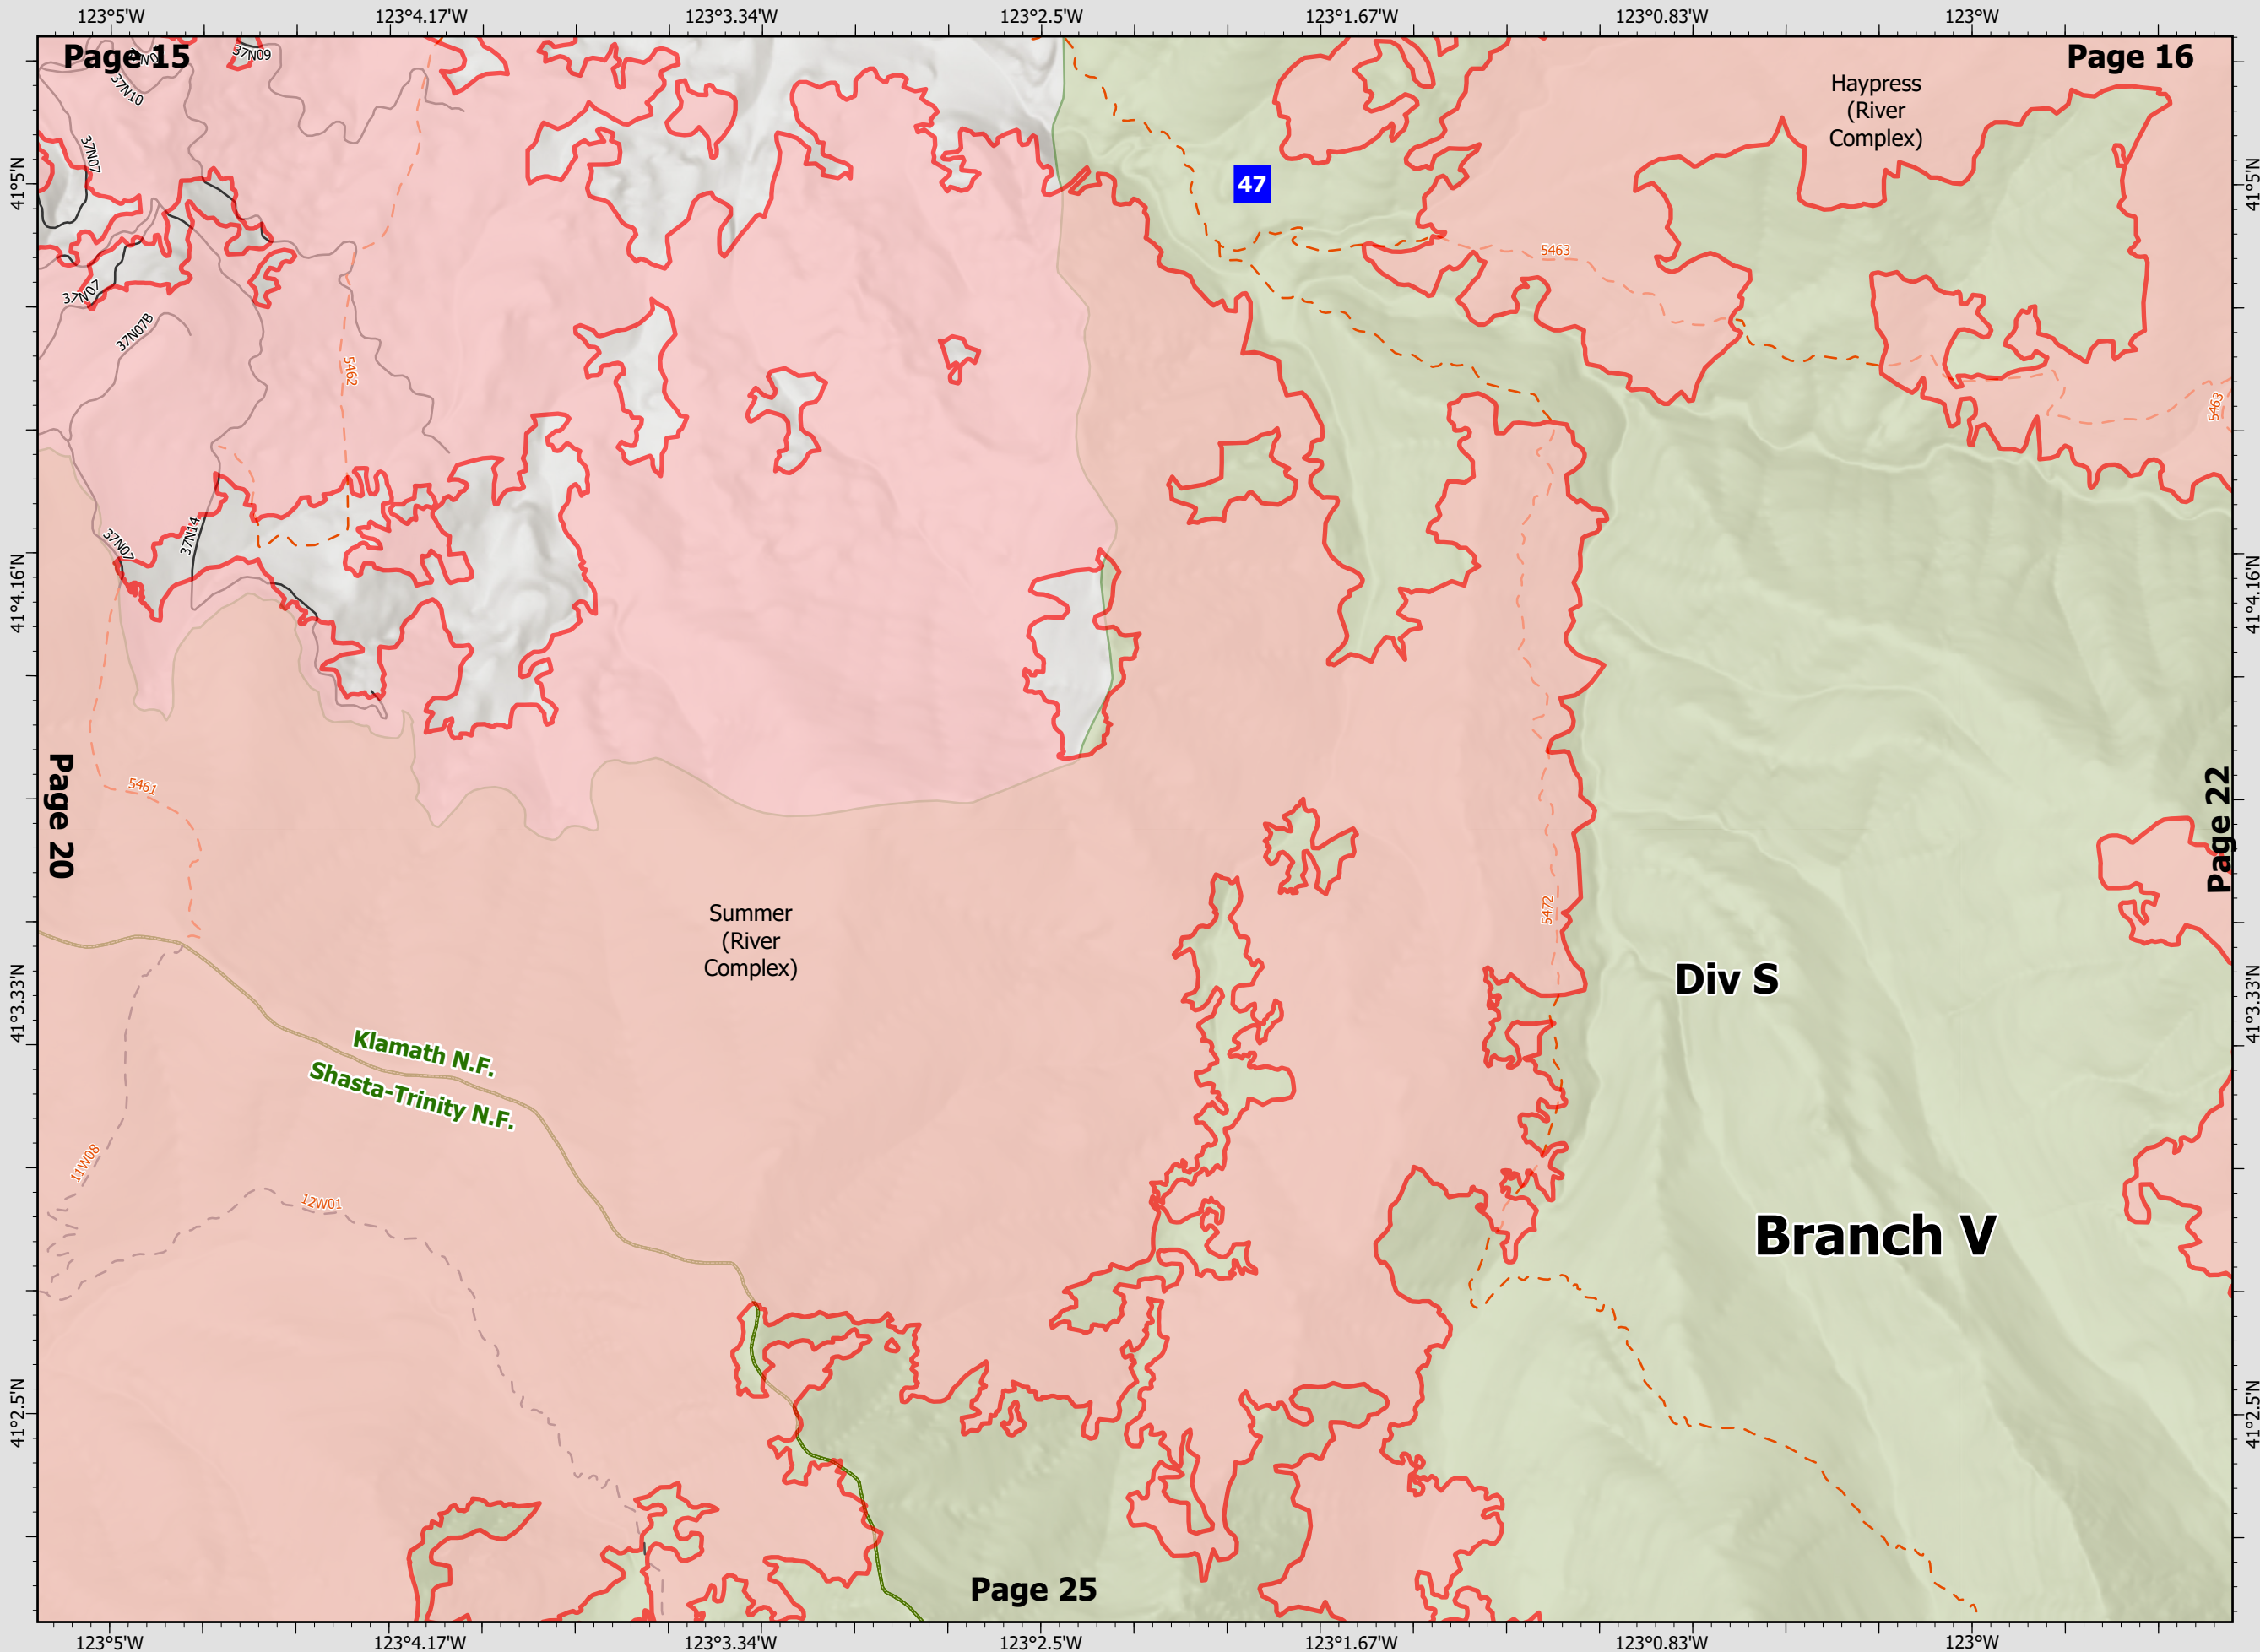

Datum: North American 1983