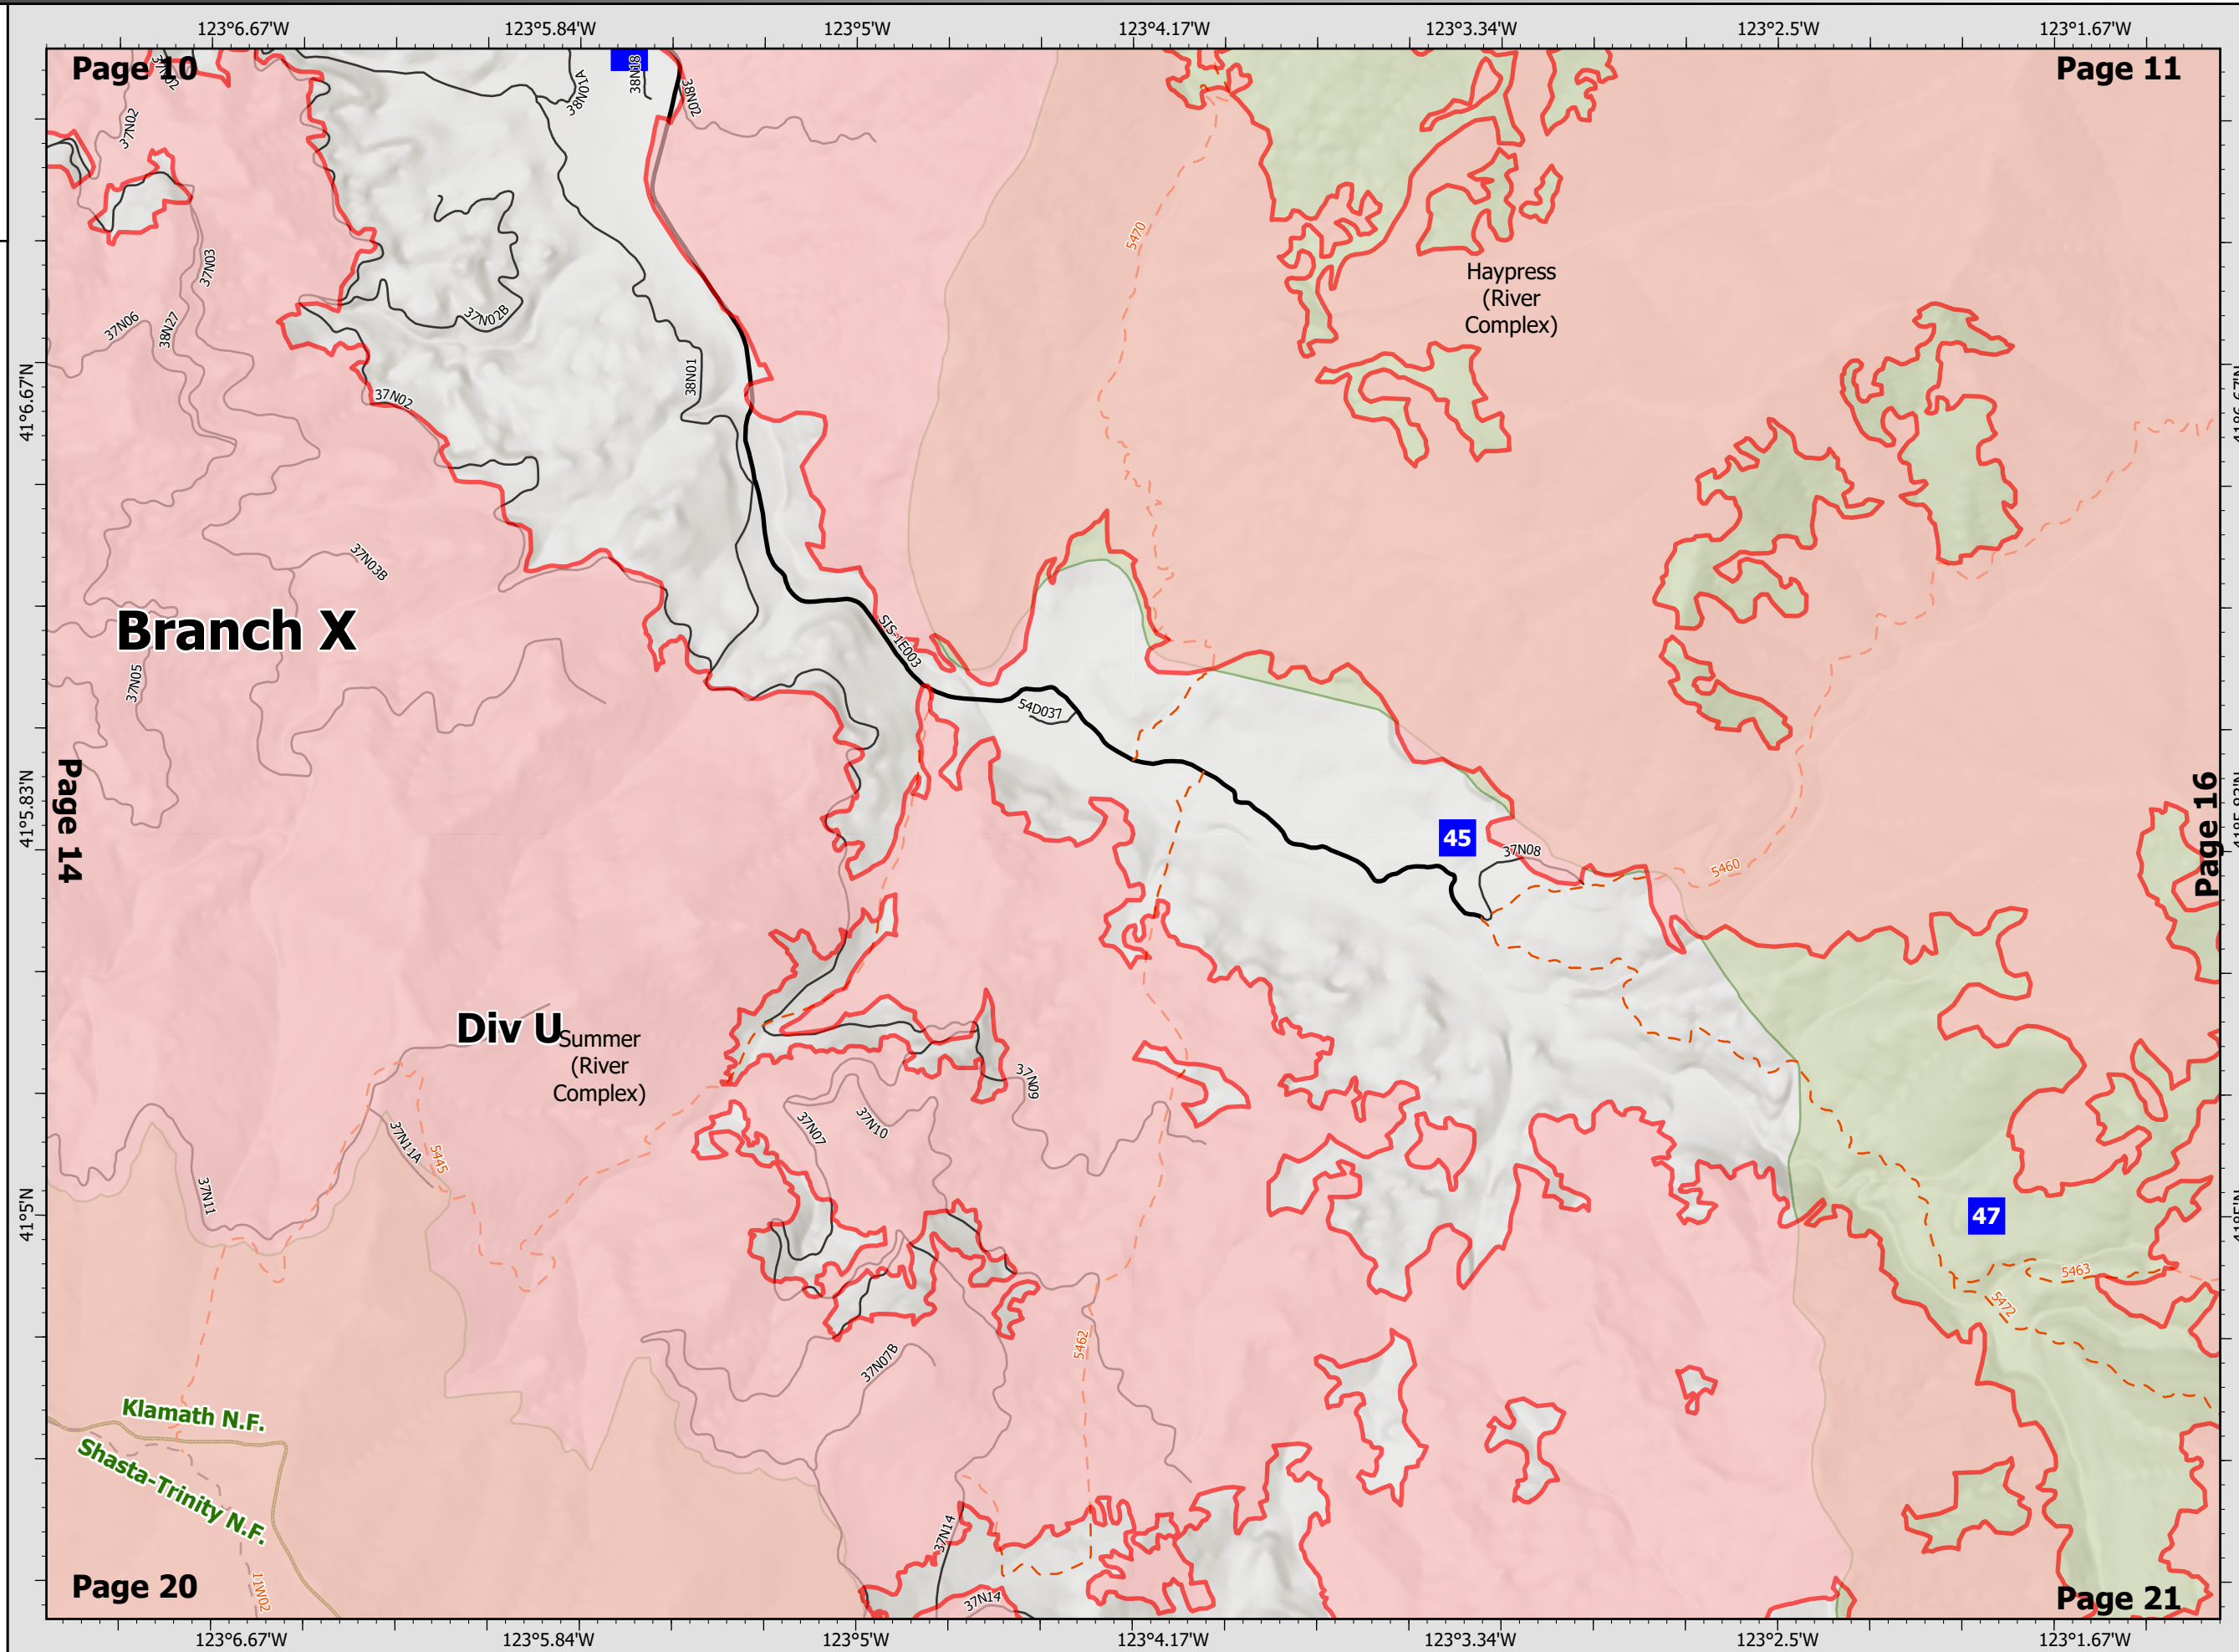

River Complex

CA-KNF-006385
8/23/21 07:00

85,220 acres
IR updated 8/22/21 12:00

- Wildfire Daily Fire Perimeter
- Wilderness Area
- National Forest Boundary
- Drop Point
- Wildfire Daily Fire Perimeter
- Wildfire Daily Fire Perimeter

BRANCH V & X DIV T & U Page 15 of 27