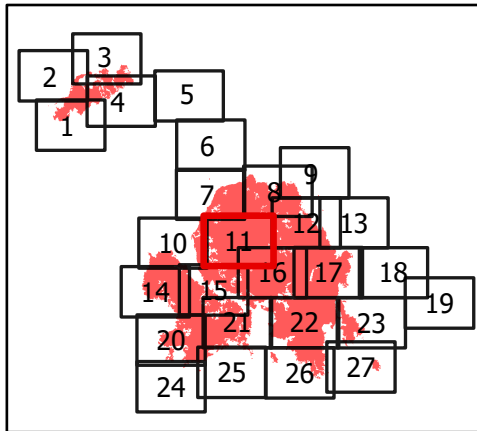

River Complex

CA-KNF-006385
8/23/21 07:00

85,220 acres
IR updated 8/22/21 12:00

- Wildfire Daily Fire Perimeter
- Wilderness Area
- National Forest Boundary
- Wildfire Daily Fire Perimeter
- Wildfire Daily Fire Perimeter

BRANCH X DIV K & U Page 11 of 27