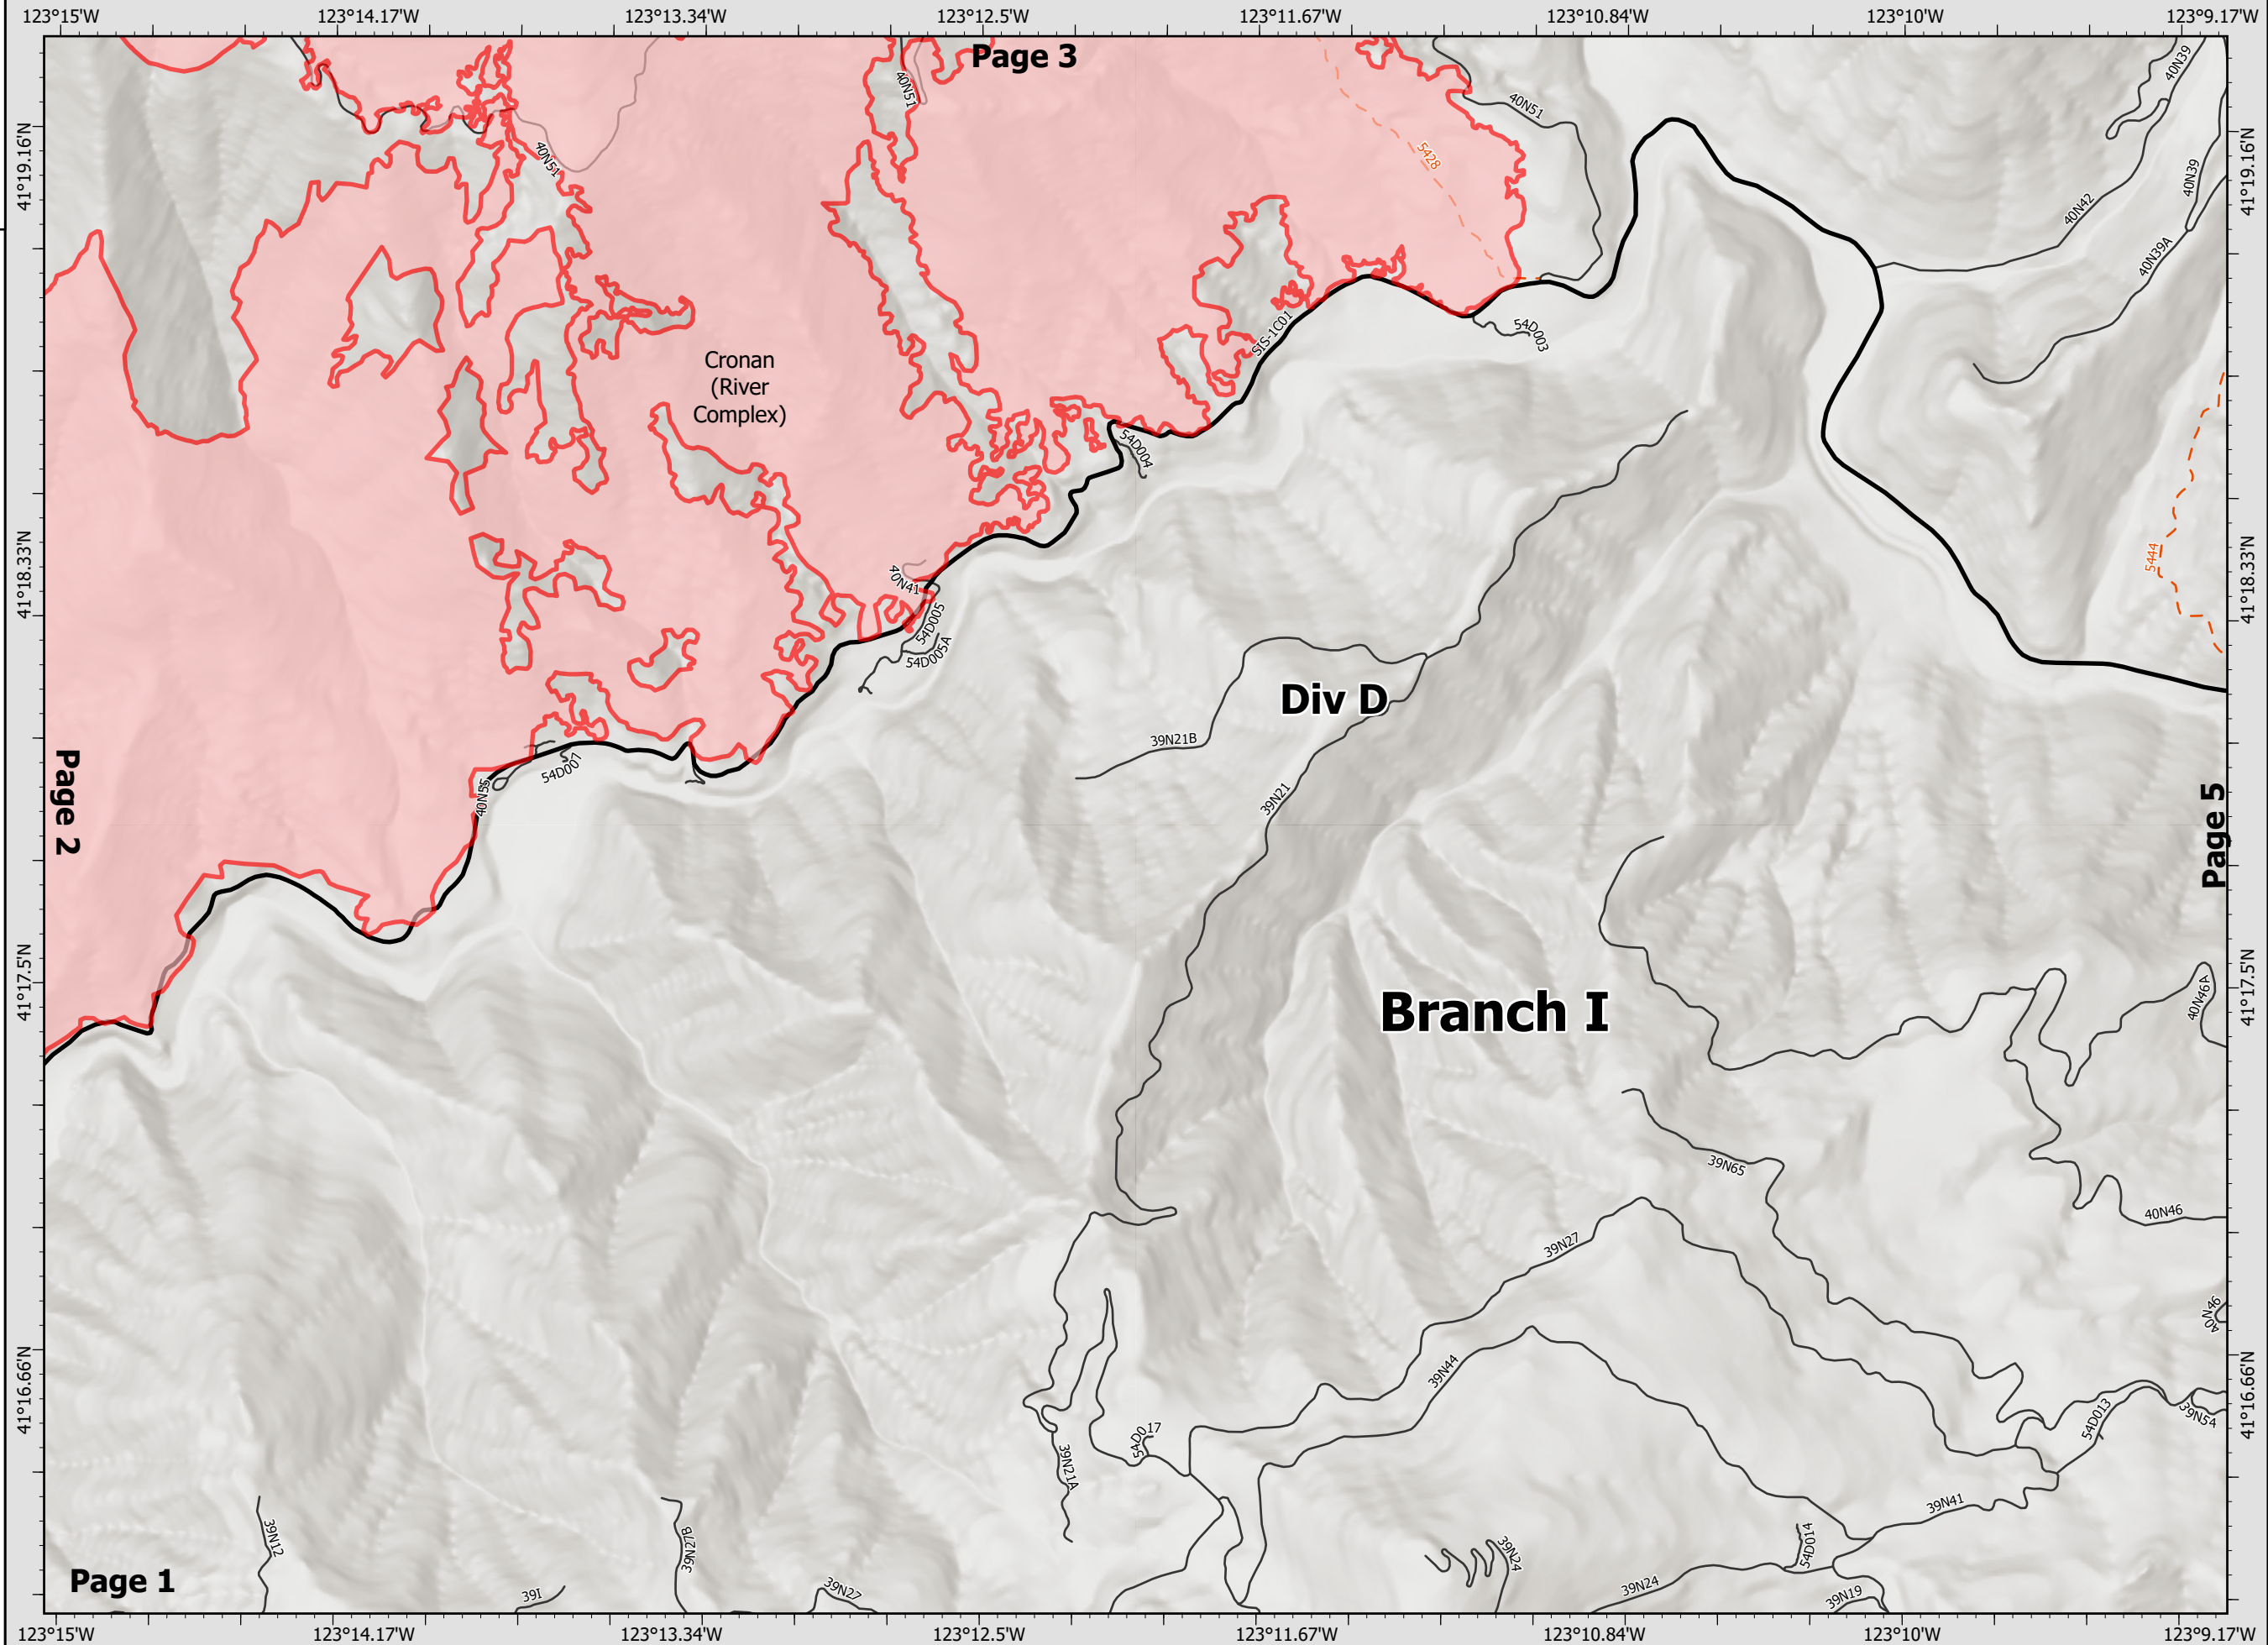

Datum: North American 1983