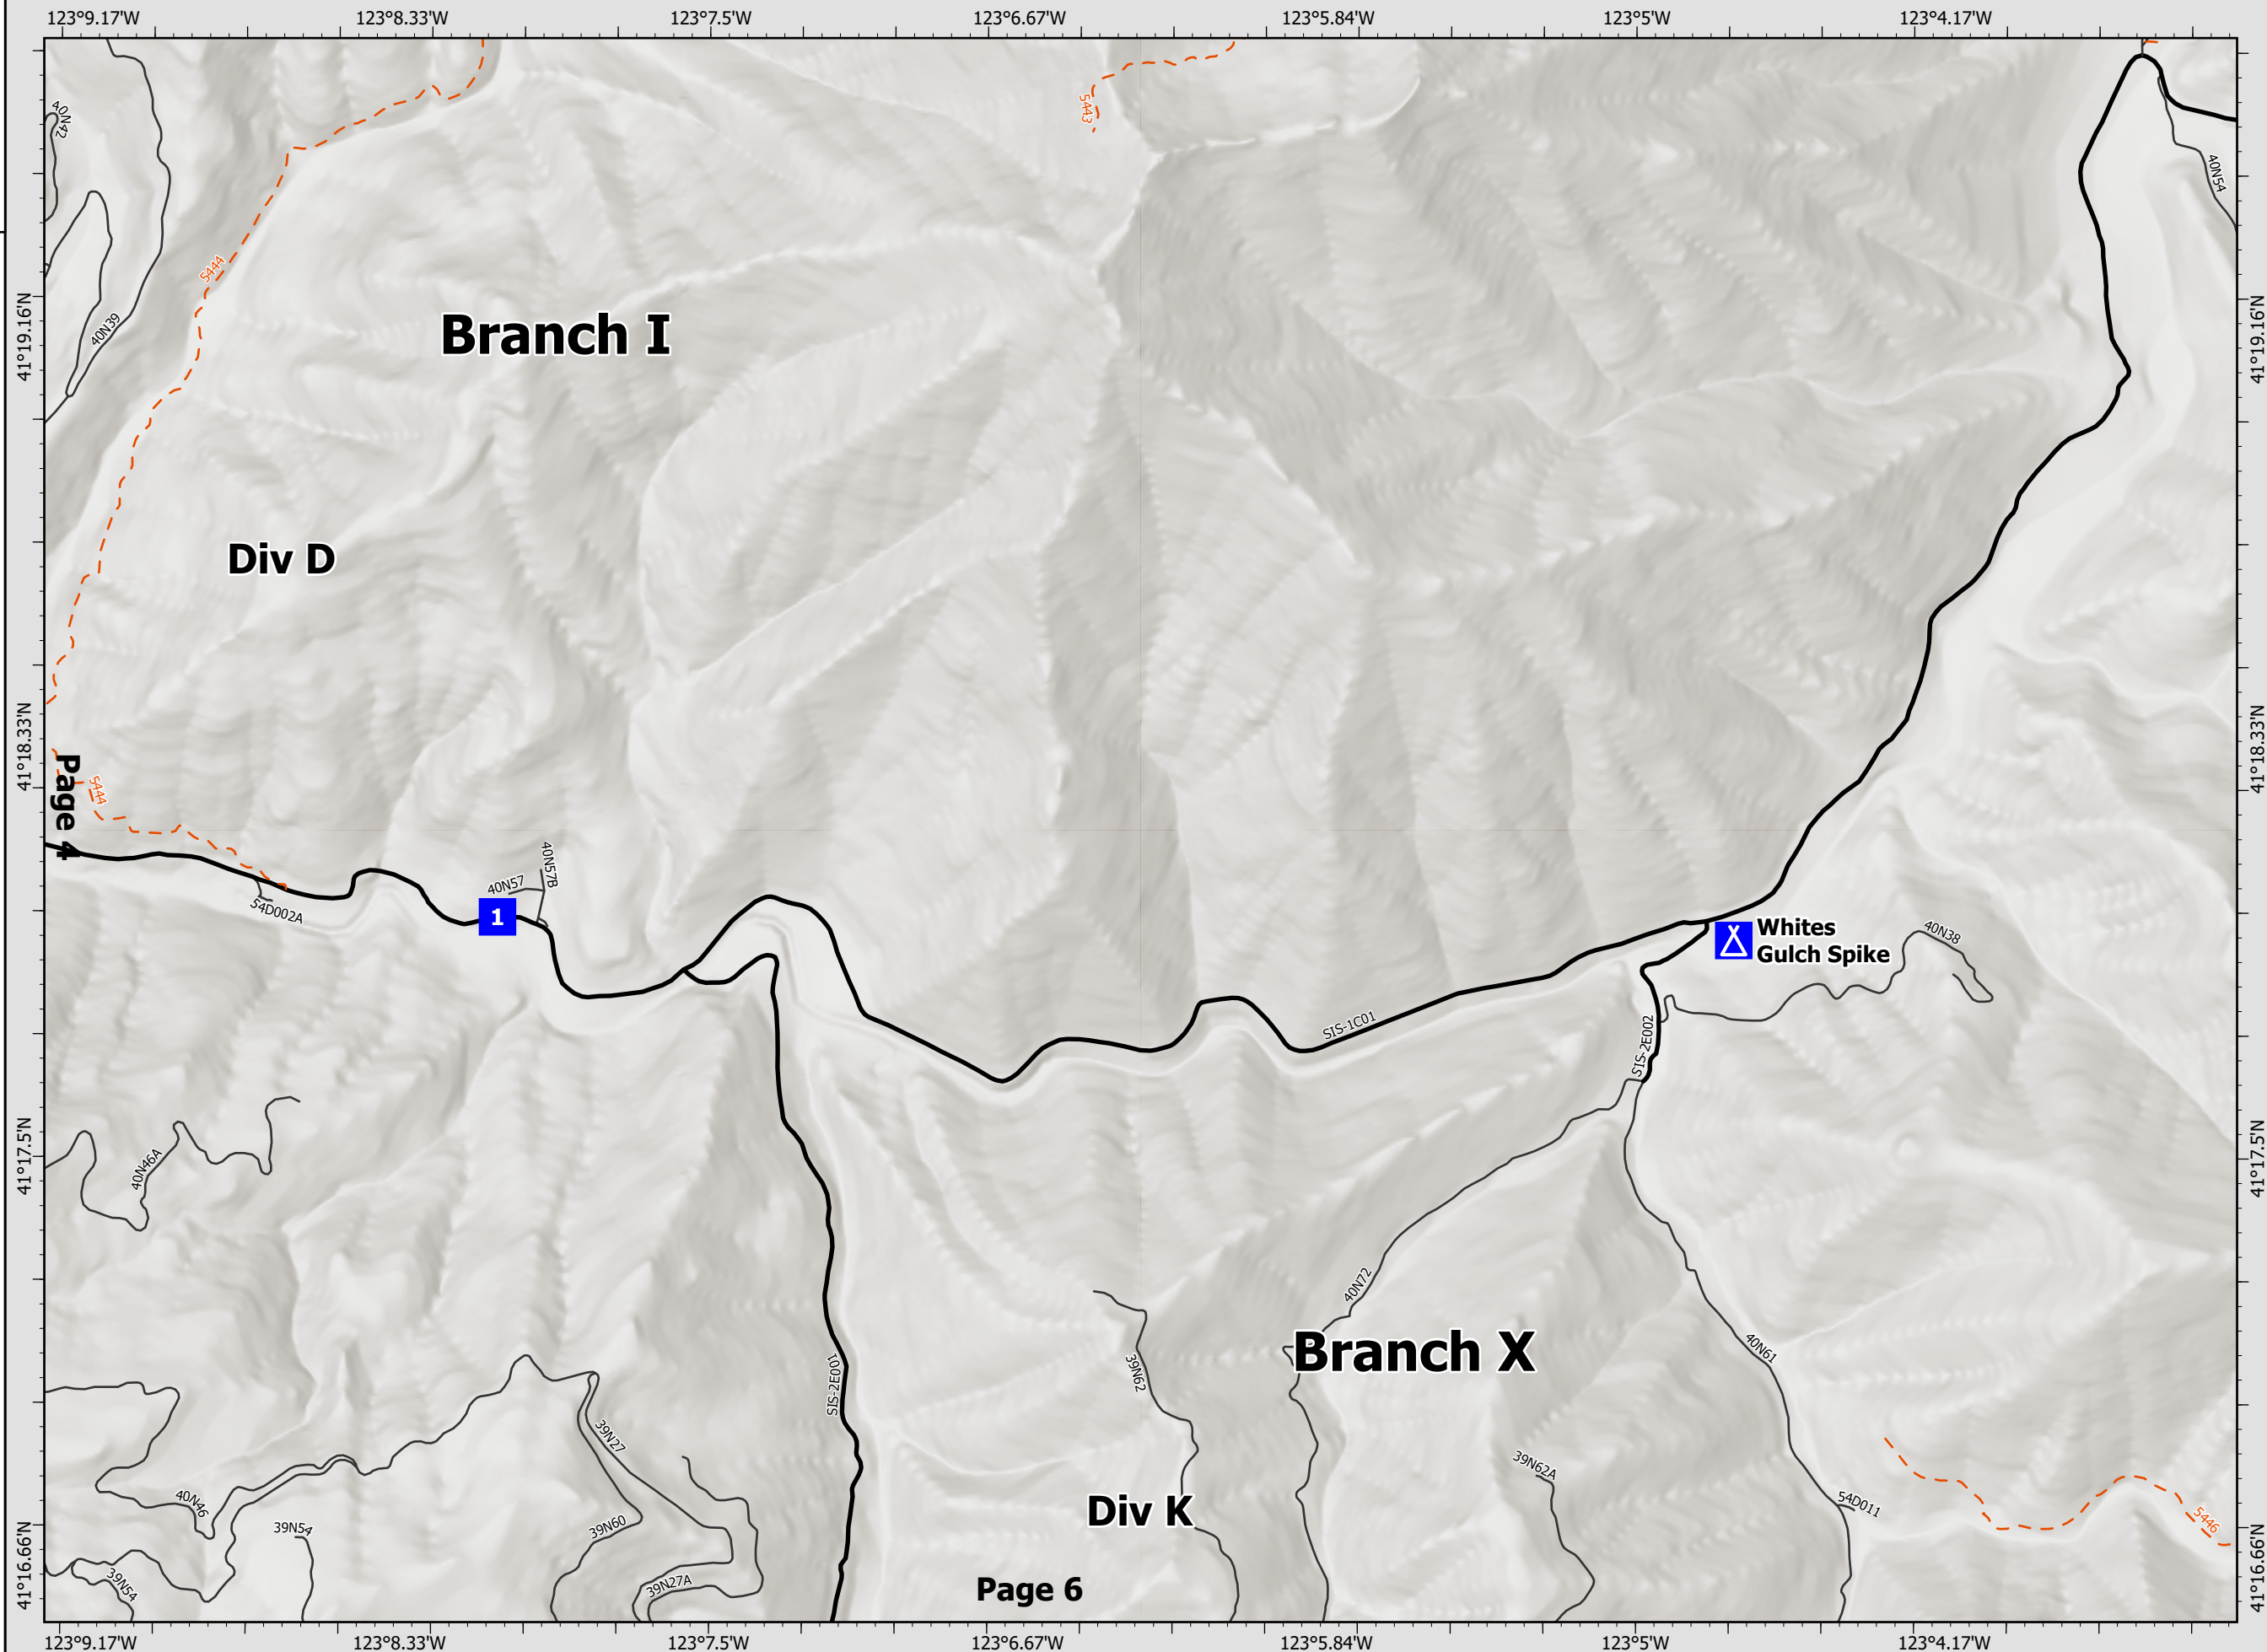

Datum: North American 1983