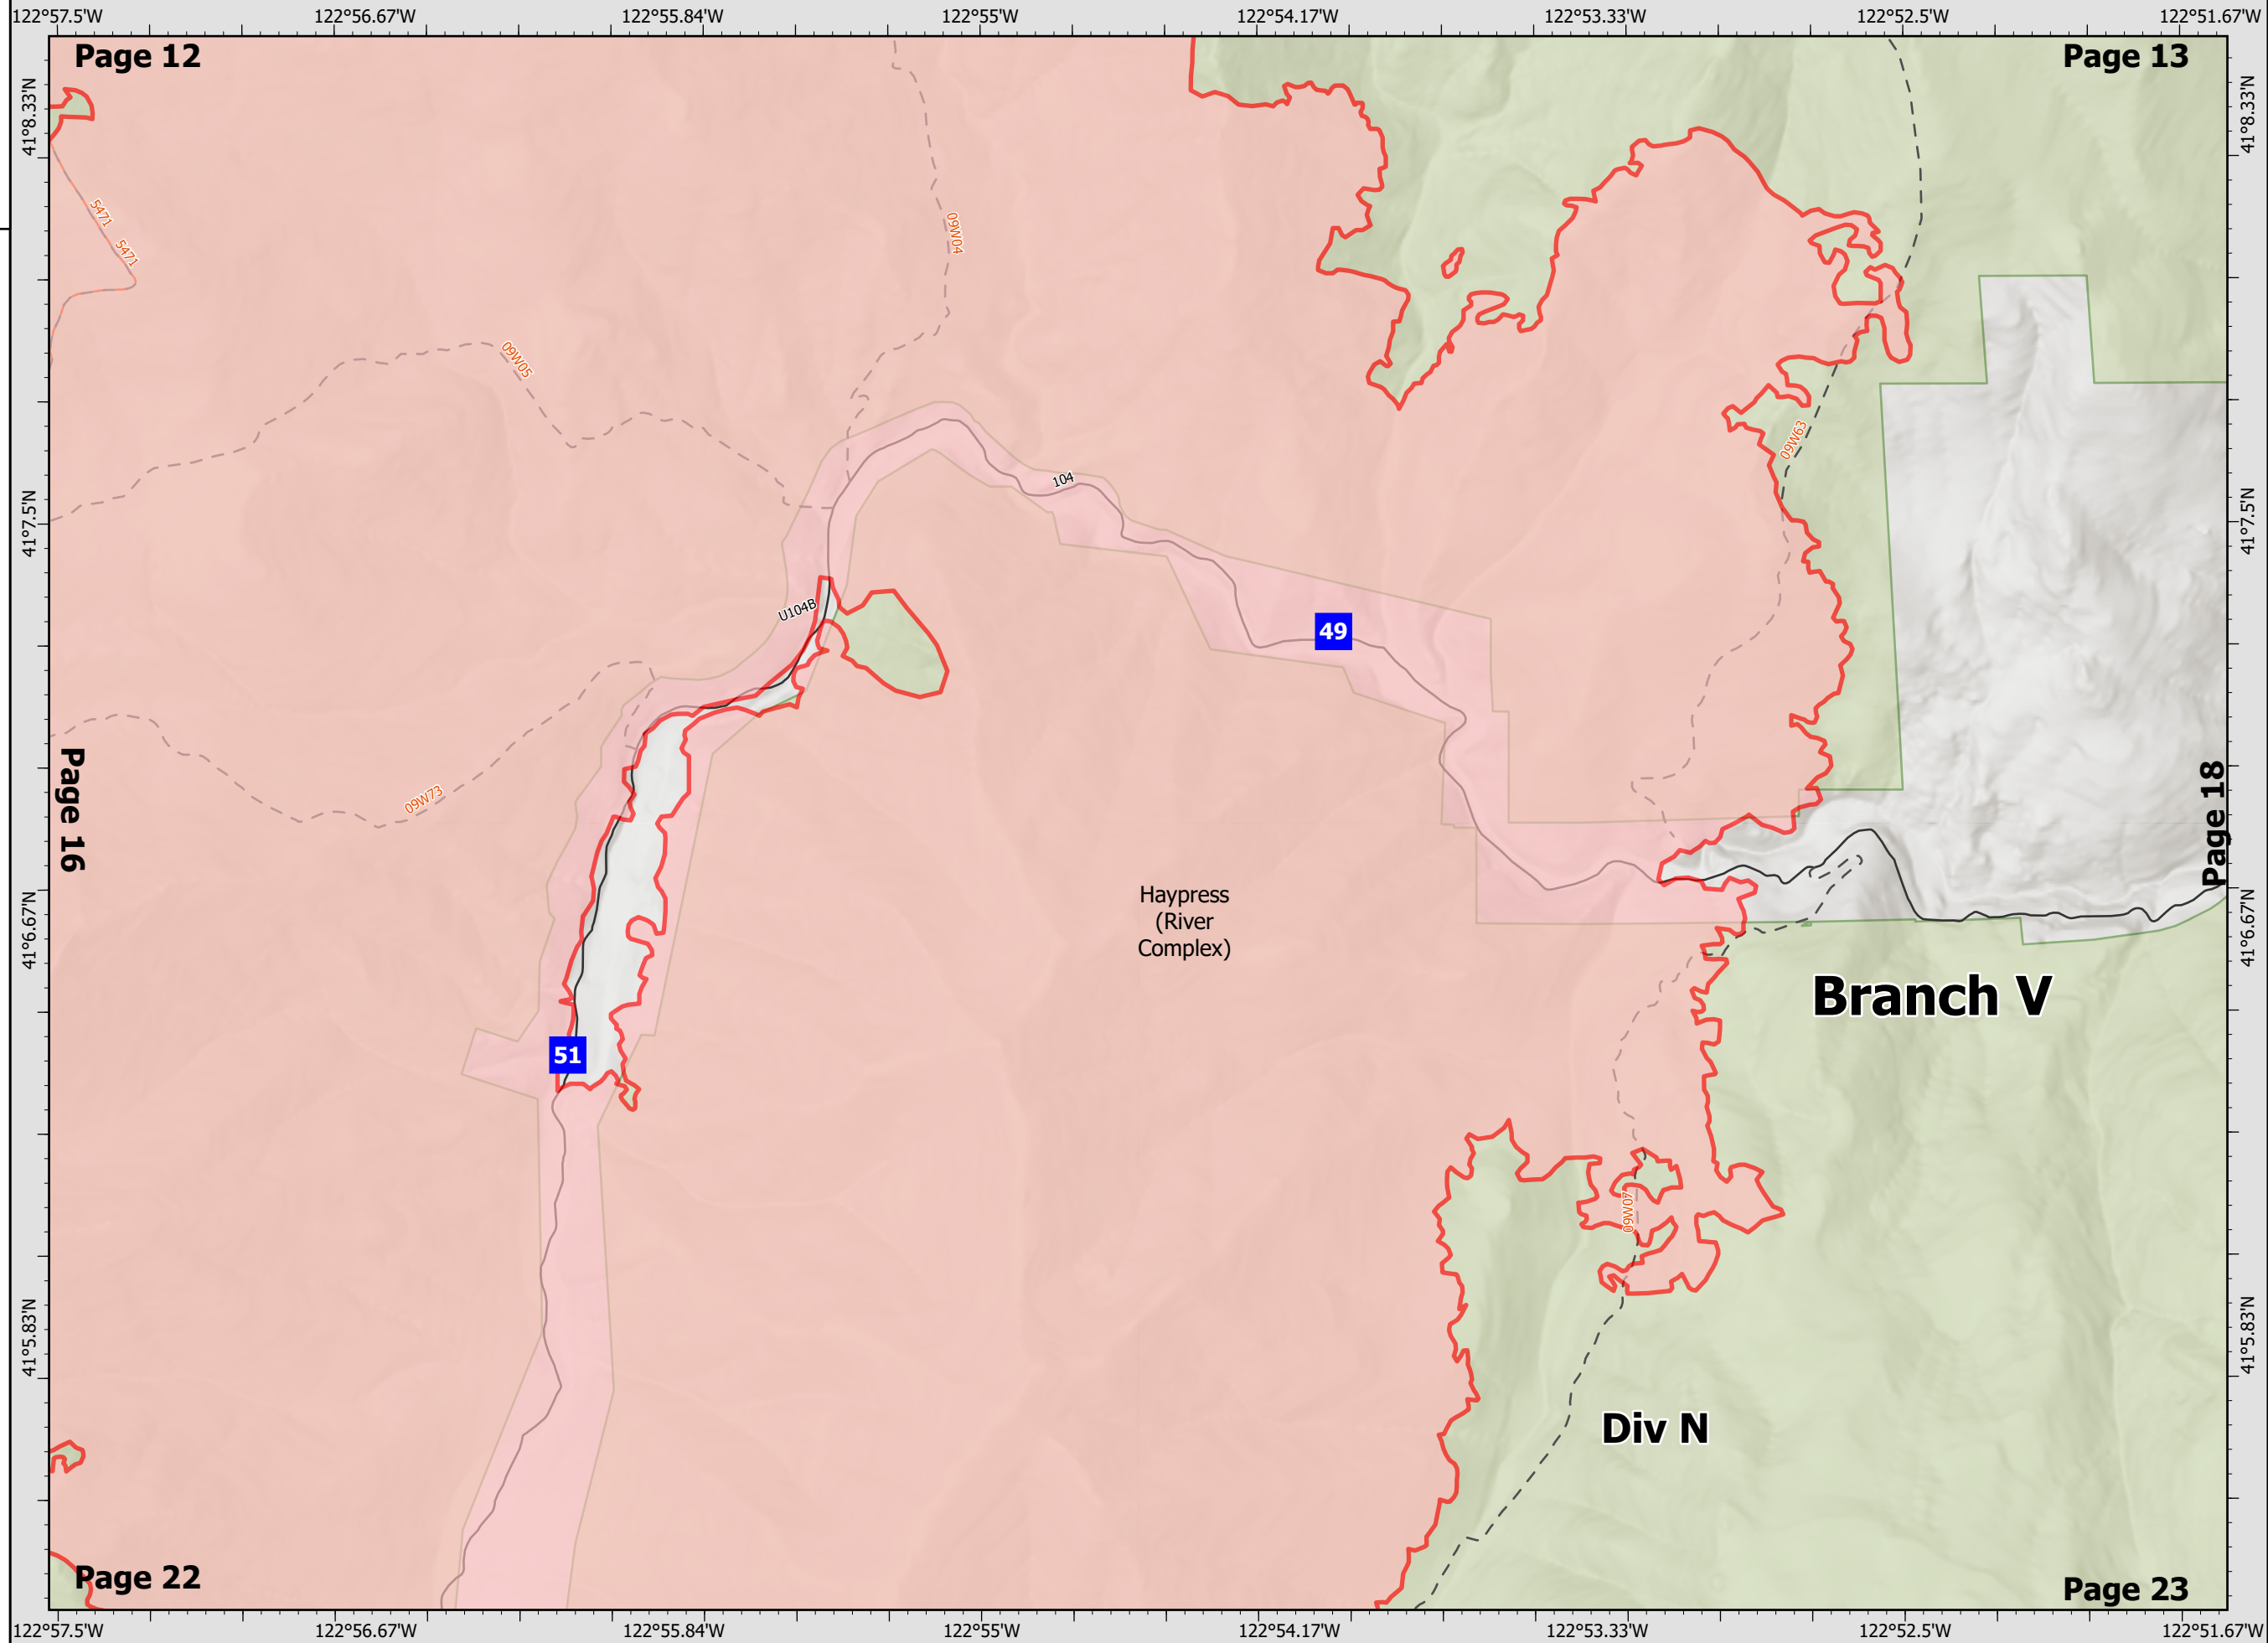

Datum: North American 1983