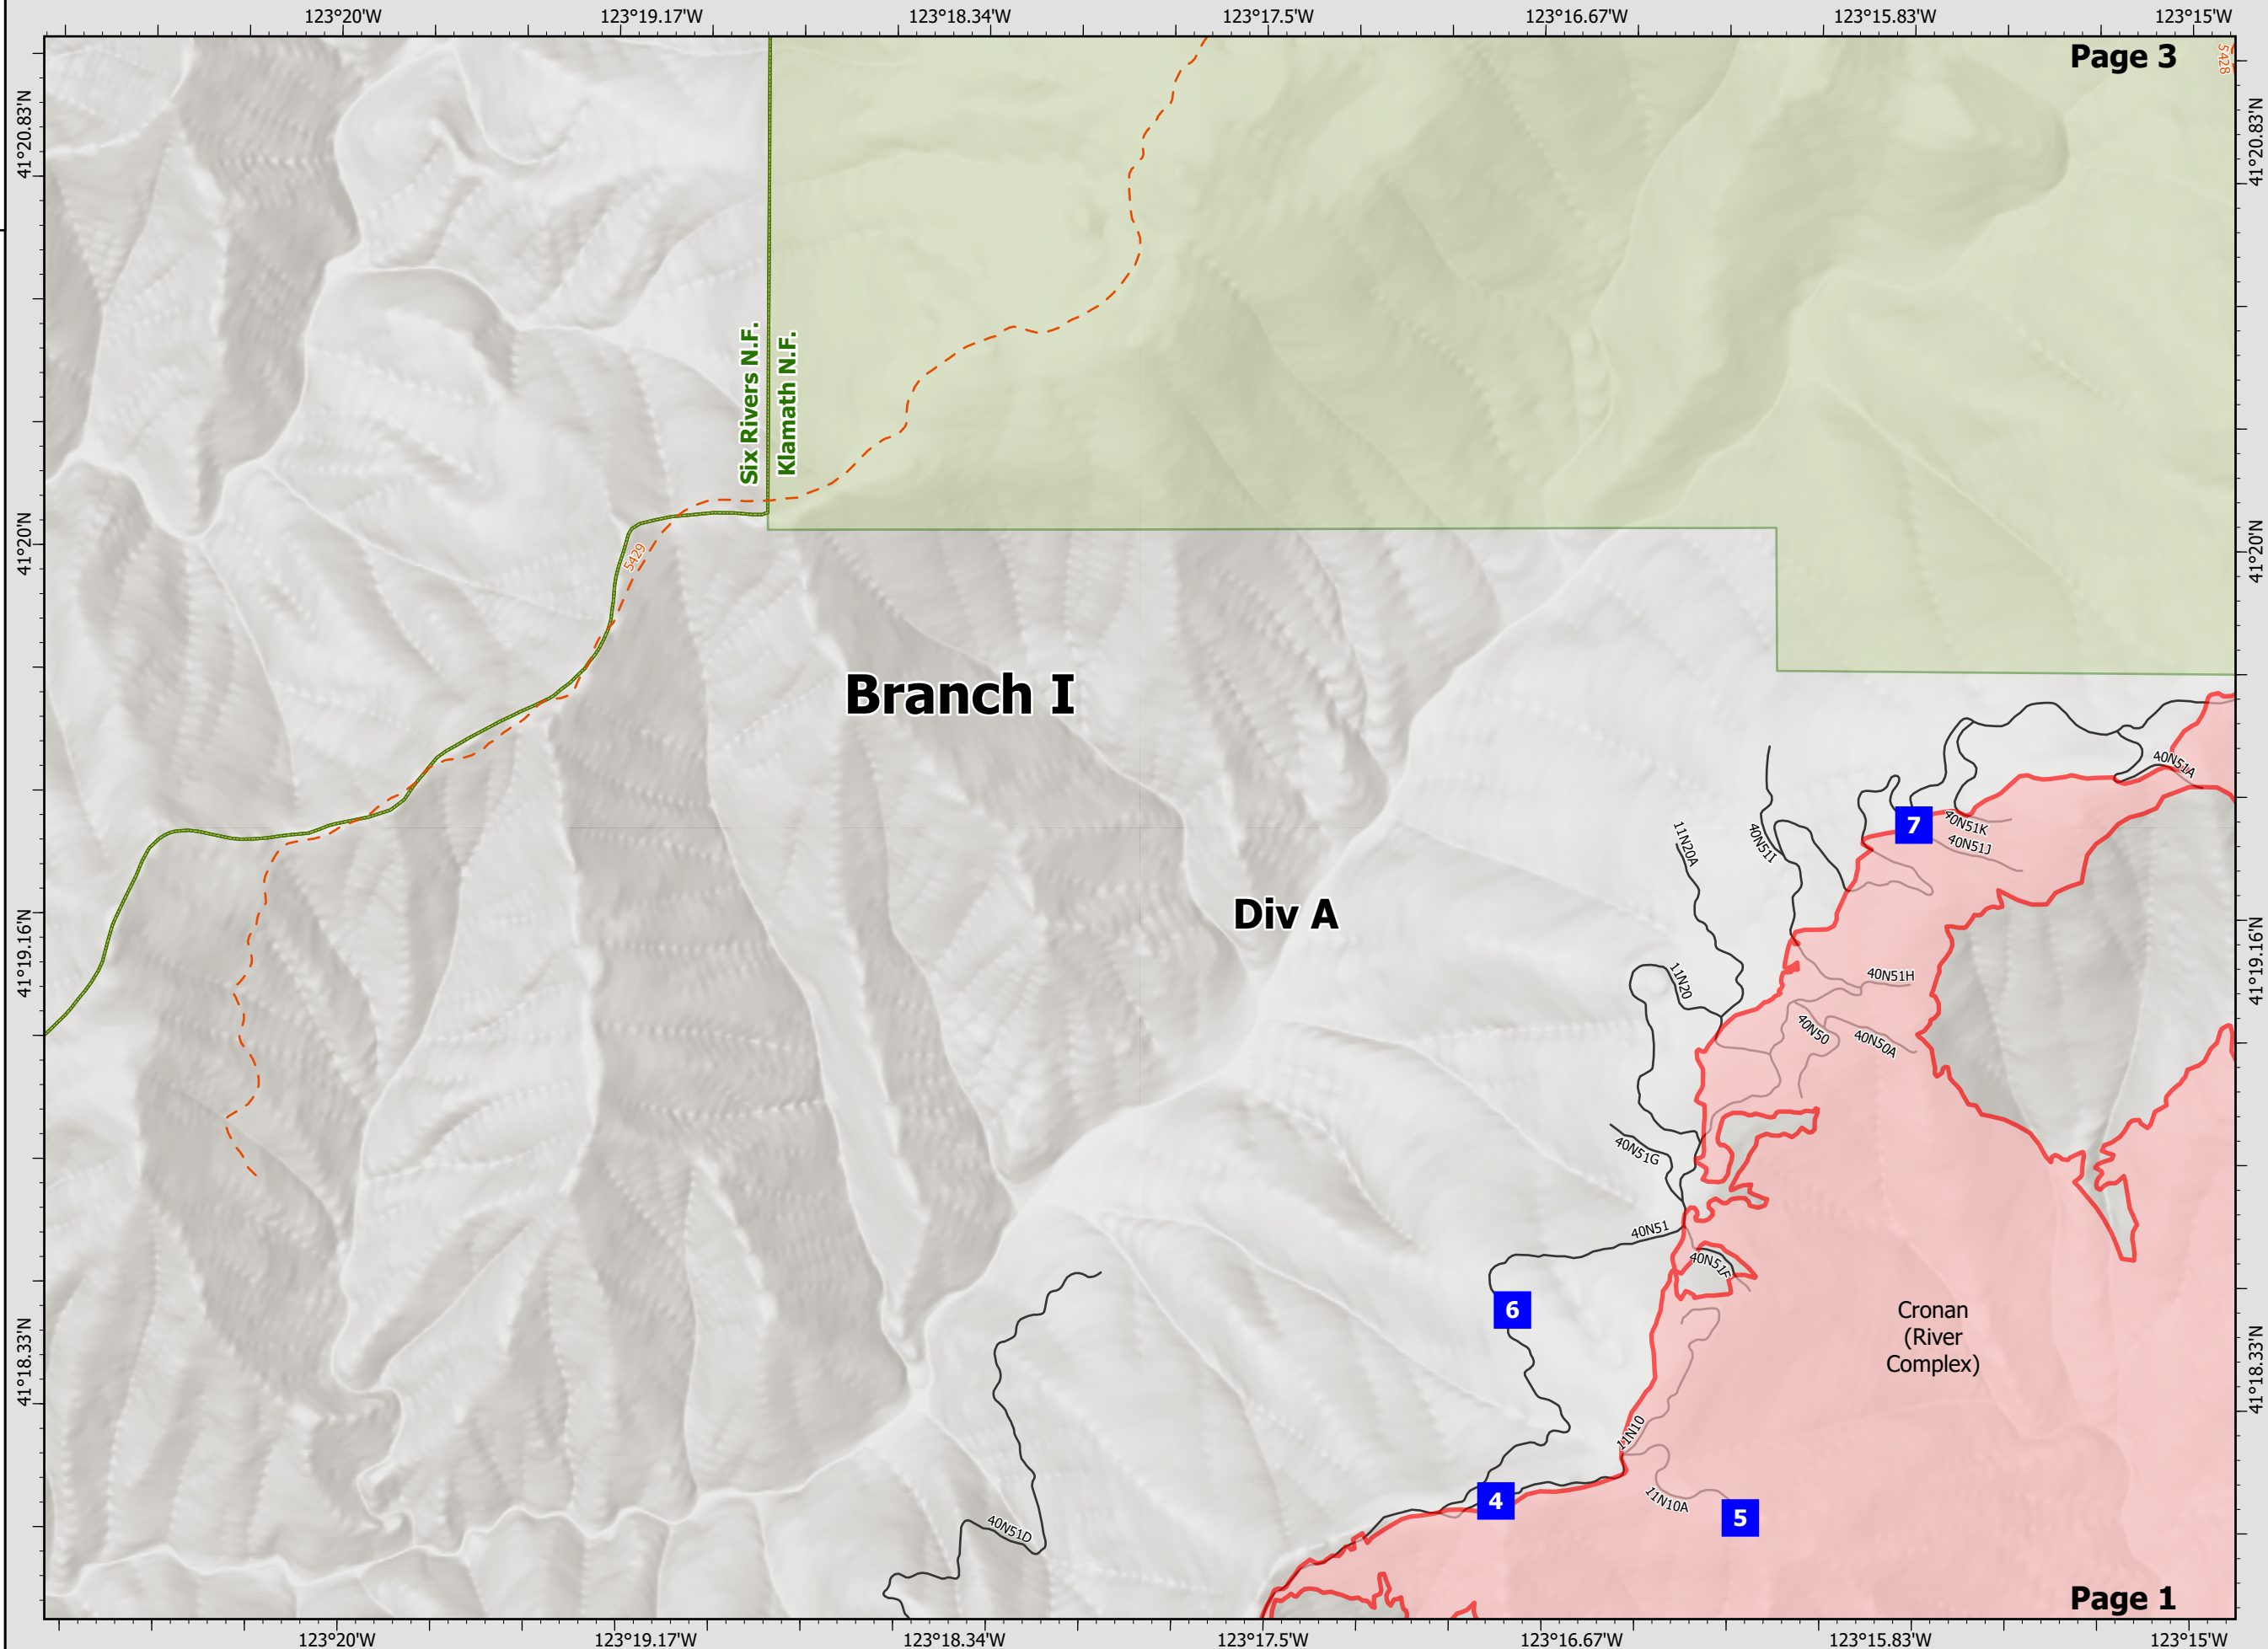

River Complex

CA-KNF-006385
8/23/21 07:00

85,220 acres
IR updated 8/22/21 12:00

- Wildfire Daily Fire Perimeter
- Wilderness Area
- National Forest Boundary
- Drop Point
- Wildfire Daily Fire Perimeter
- Wildfire Daily Fire Perimeter

BRANCH I DIV A Page 2 of 27