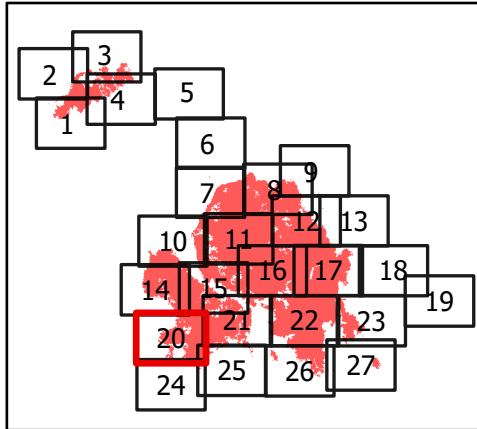

River Complex

CA-KNF-006385
8/23/21 07:00

85,220 acres
IR updated 8/22/21 12:00

- Wildfire Daily Fire Perimeter
- Wilderness Area
- National Forest Boundary
- Wildfire Daily Fire Perimeter
- Wildfire Daily Fire Perimeter

BRANCH V DIV T Page 20 of 27