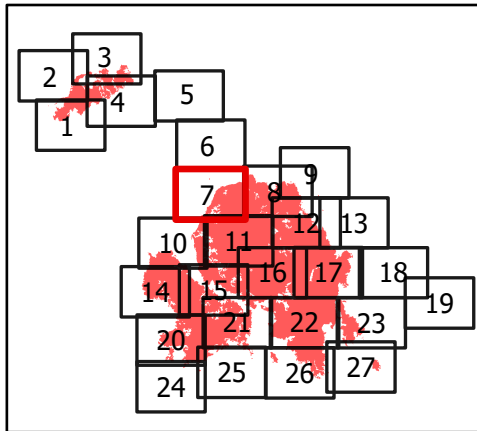

River Complex

CA-KNF-006385
8/23/21 07:00

85,220 acres
IR updated 8/22/21 12:00

- Wildfire Daily Fire Perimeter
- National Forest Boundary
- Drop Point
- Wildfire Daily Fire Perimeter
- Wildfire Daily Fire Perimeter

Page 6

Branch X

Div K

Page 8

BRANCH X
DIV K
Page 7 of 27