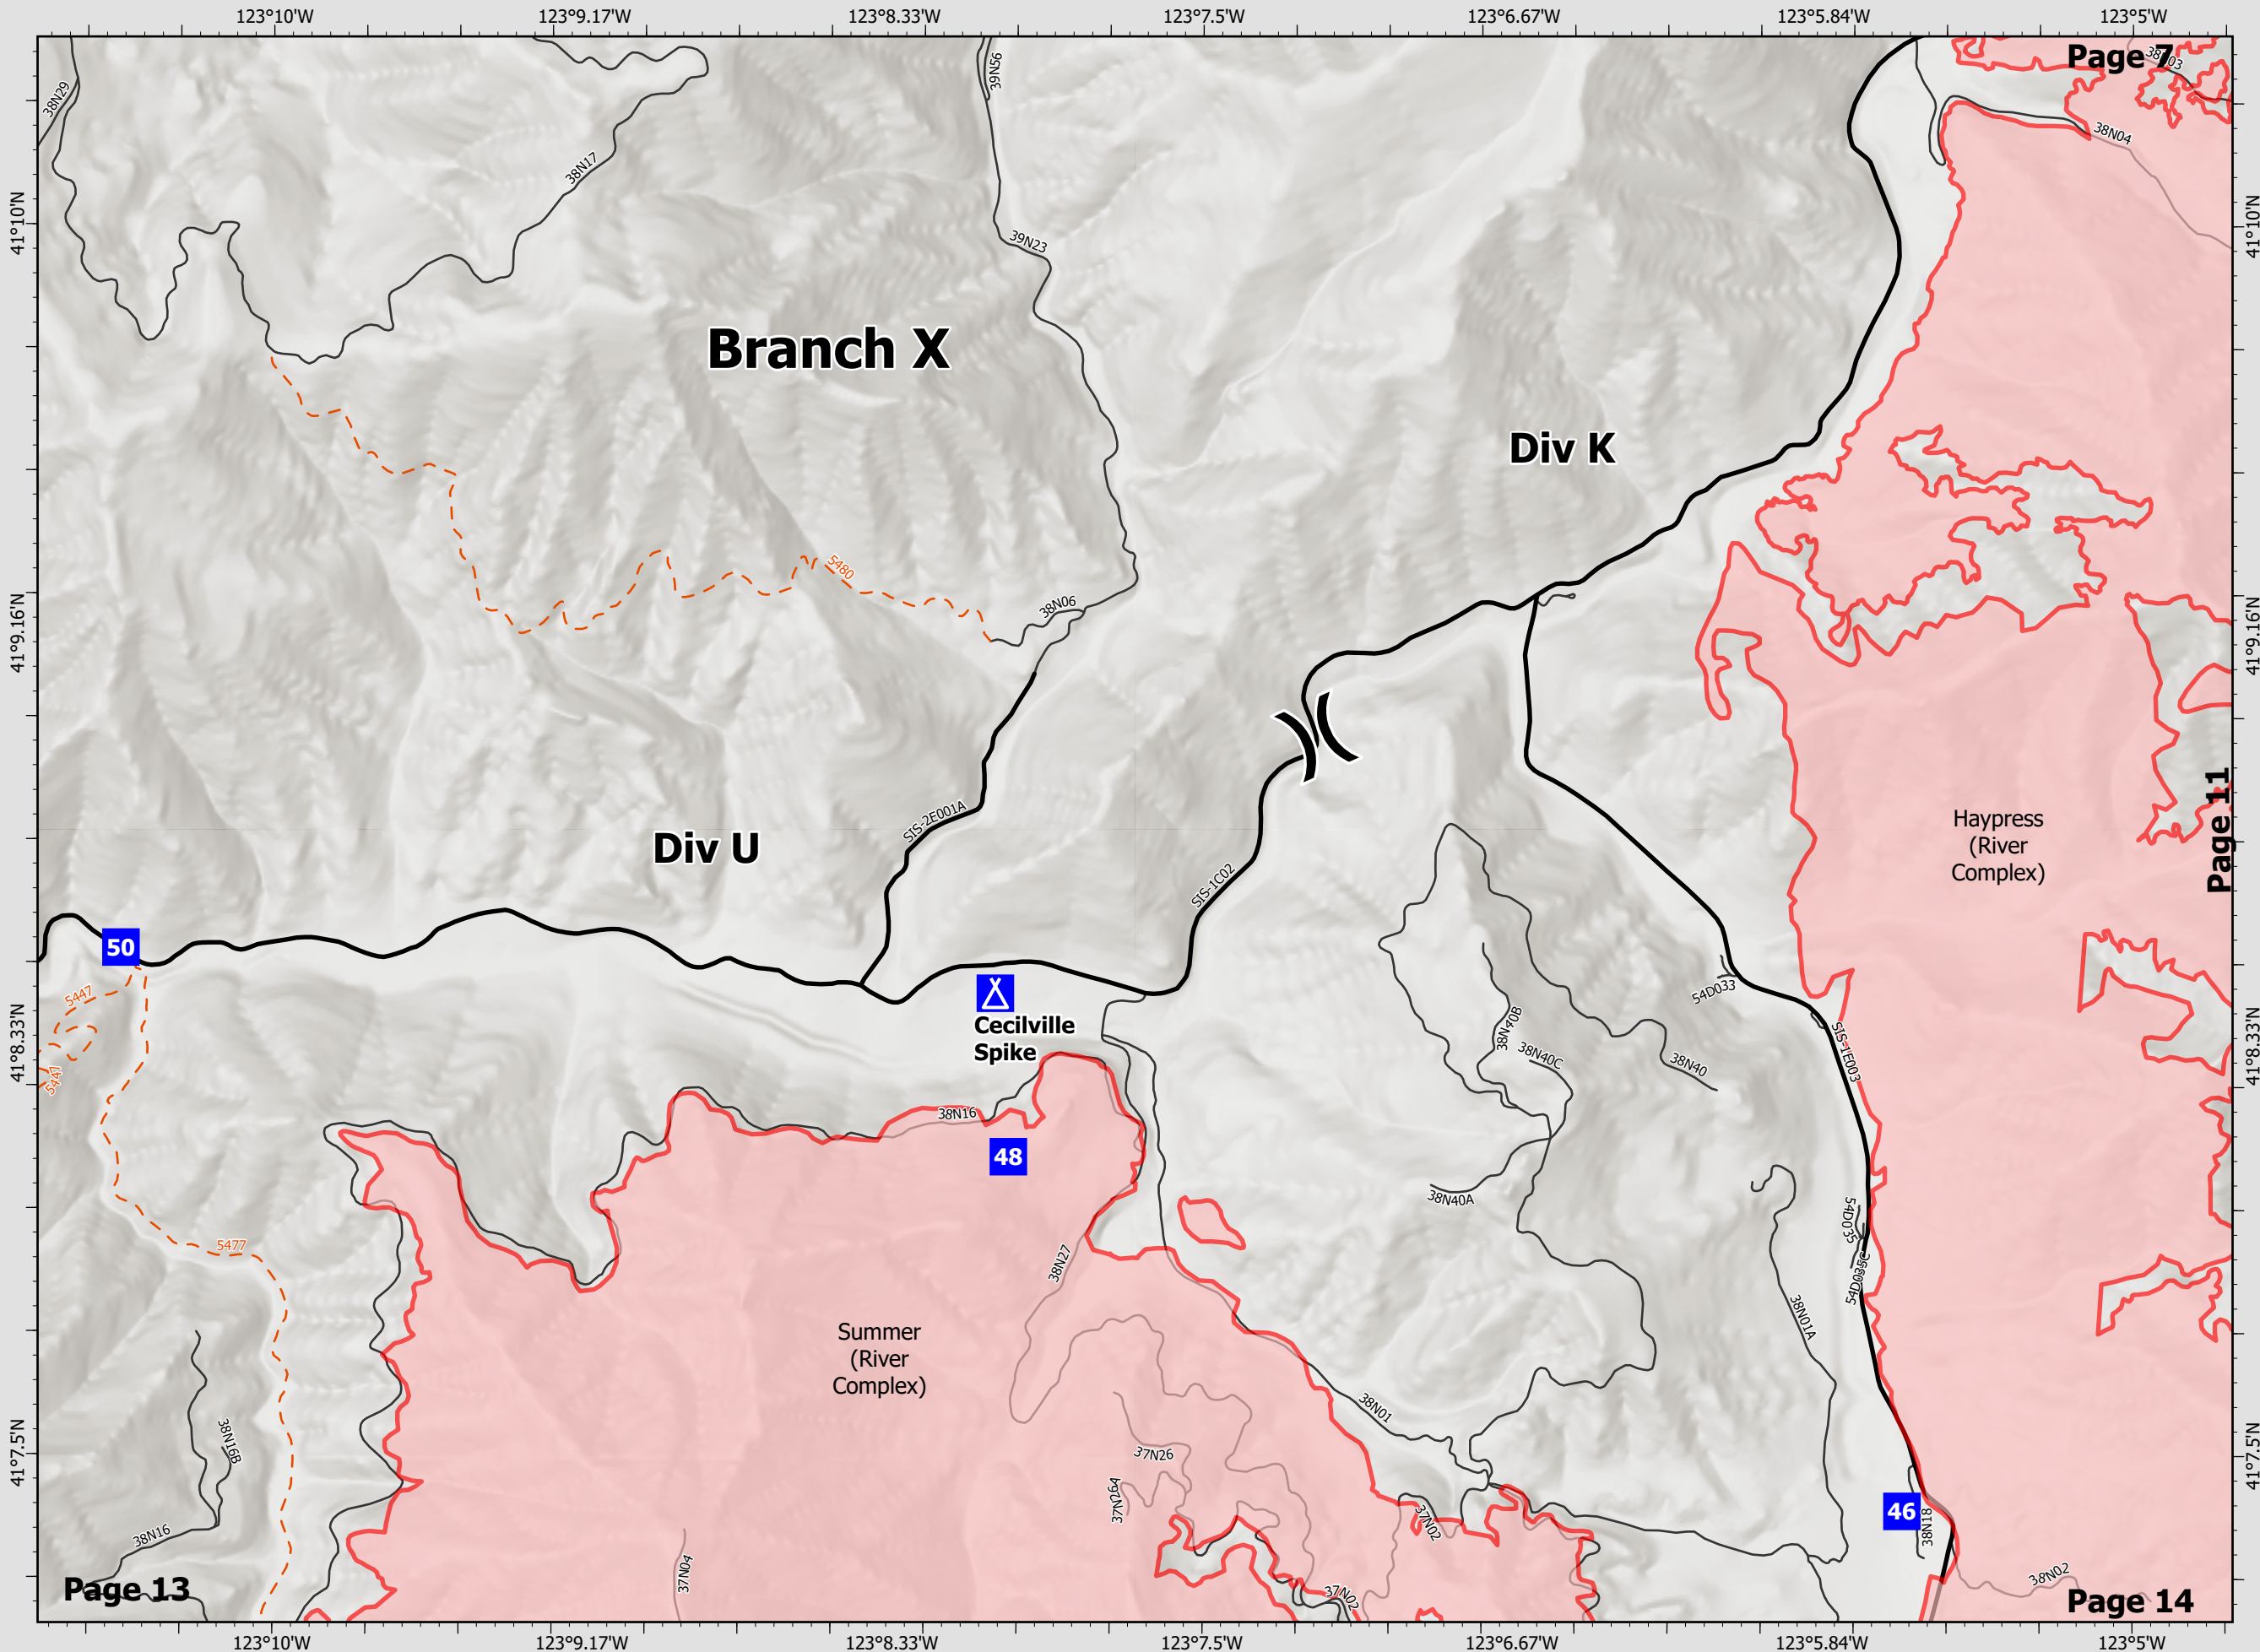

River Complex

CA-KNF-006385
8/23/21 07:00

85,220 acres
IR updated 8/22/21 12:00

- Wildfire Daily Fire Perimeter
- National Forest Boundary
- Division Break
- Drop Point
- Camp
- Wildfire Daily Fire Perimeter
- Wildfire Daily Fire Perimeter

BRANCH X DIV K & U Page 10 of 27