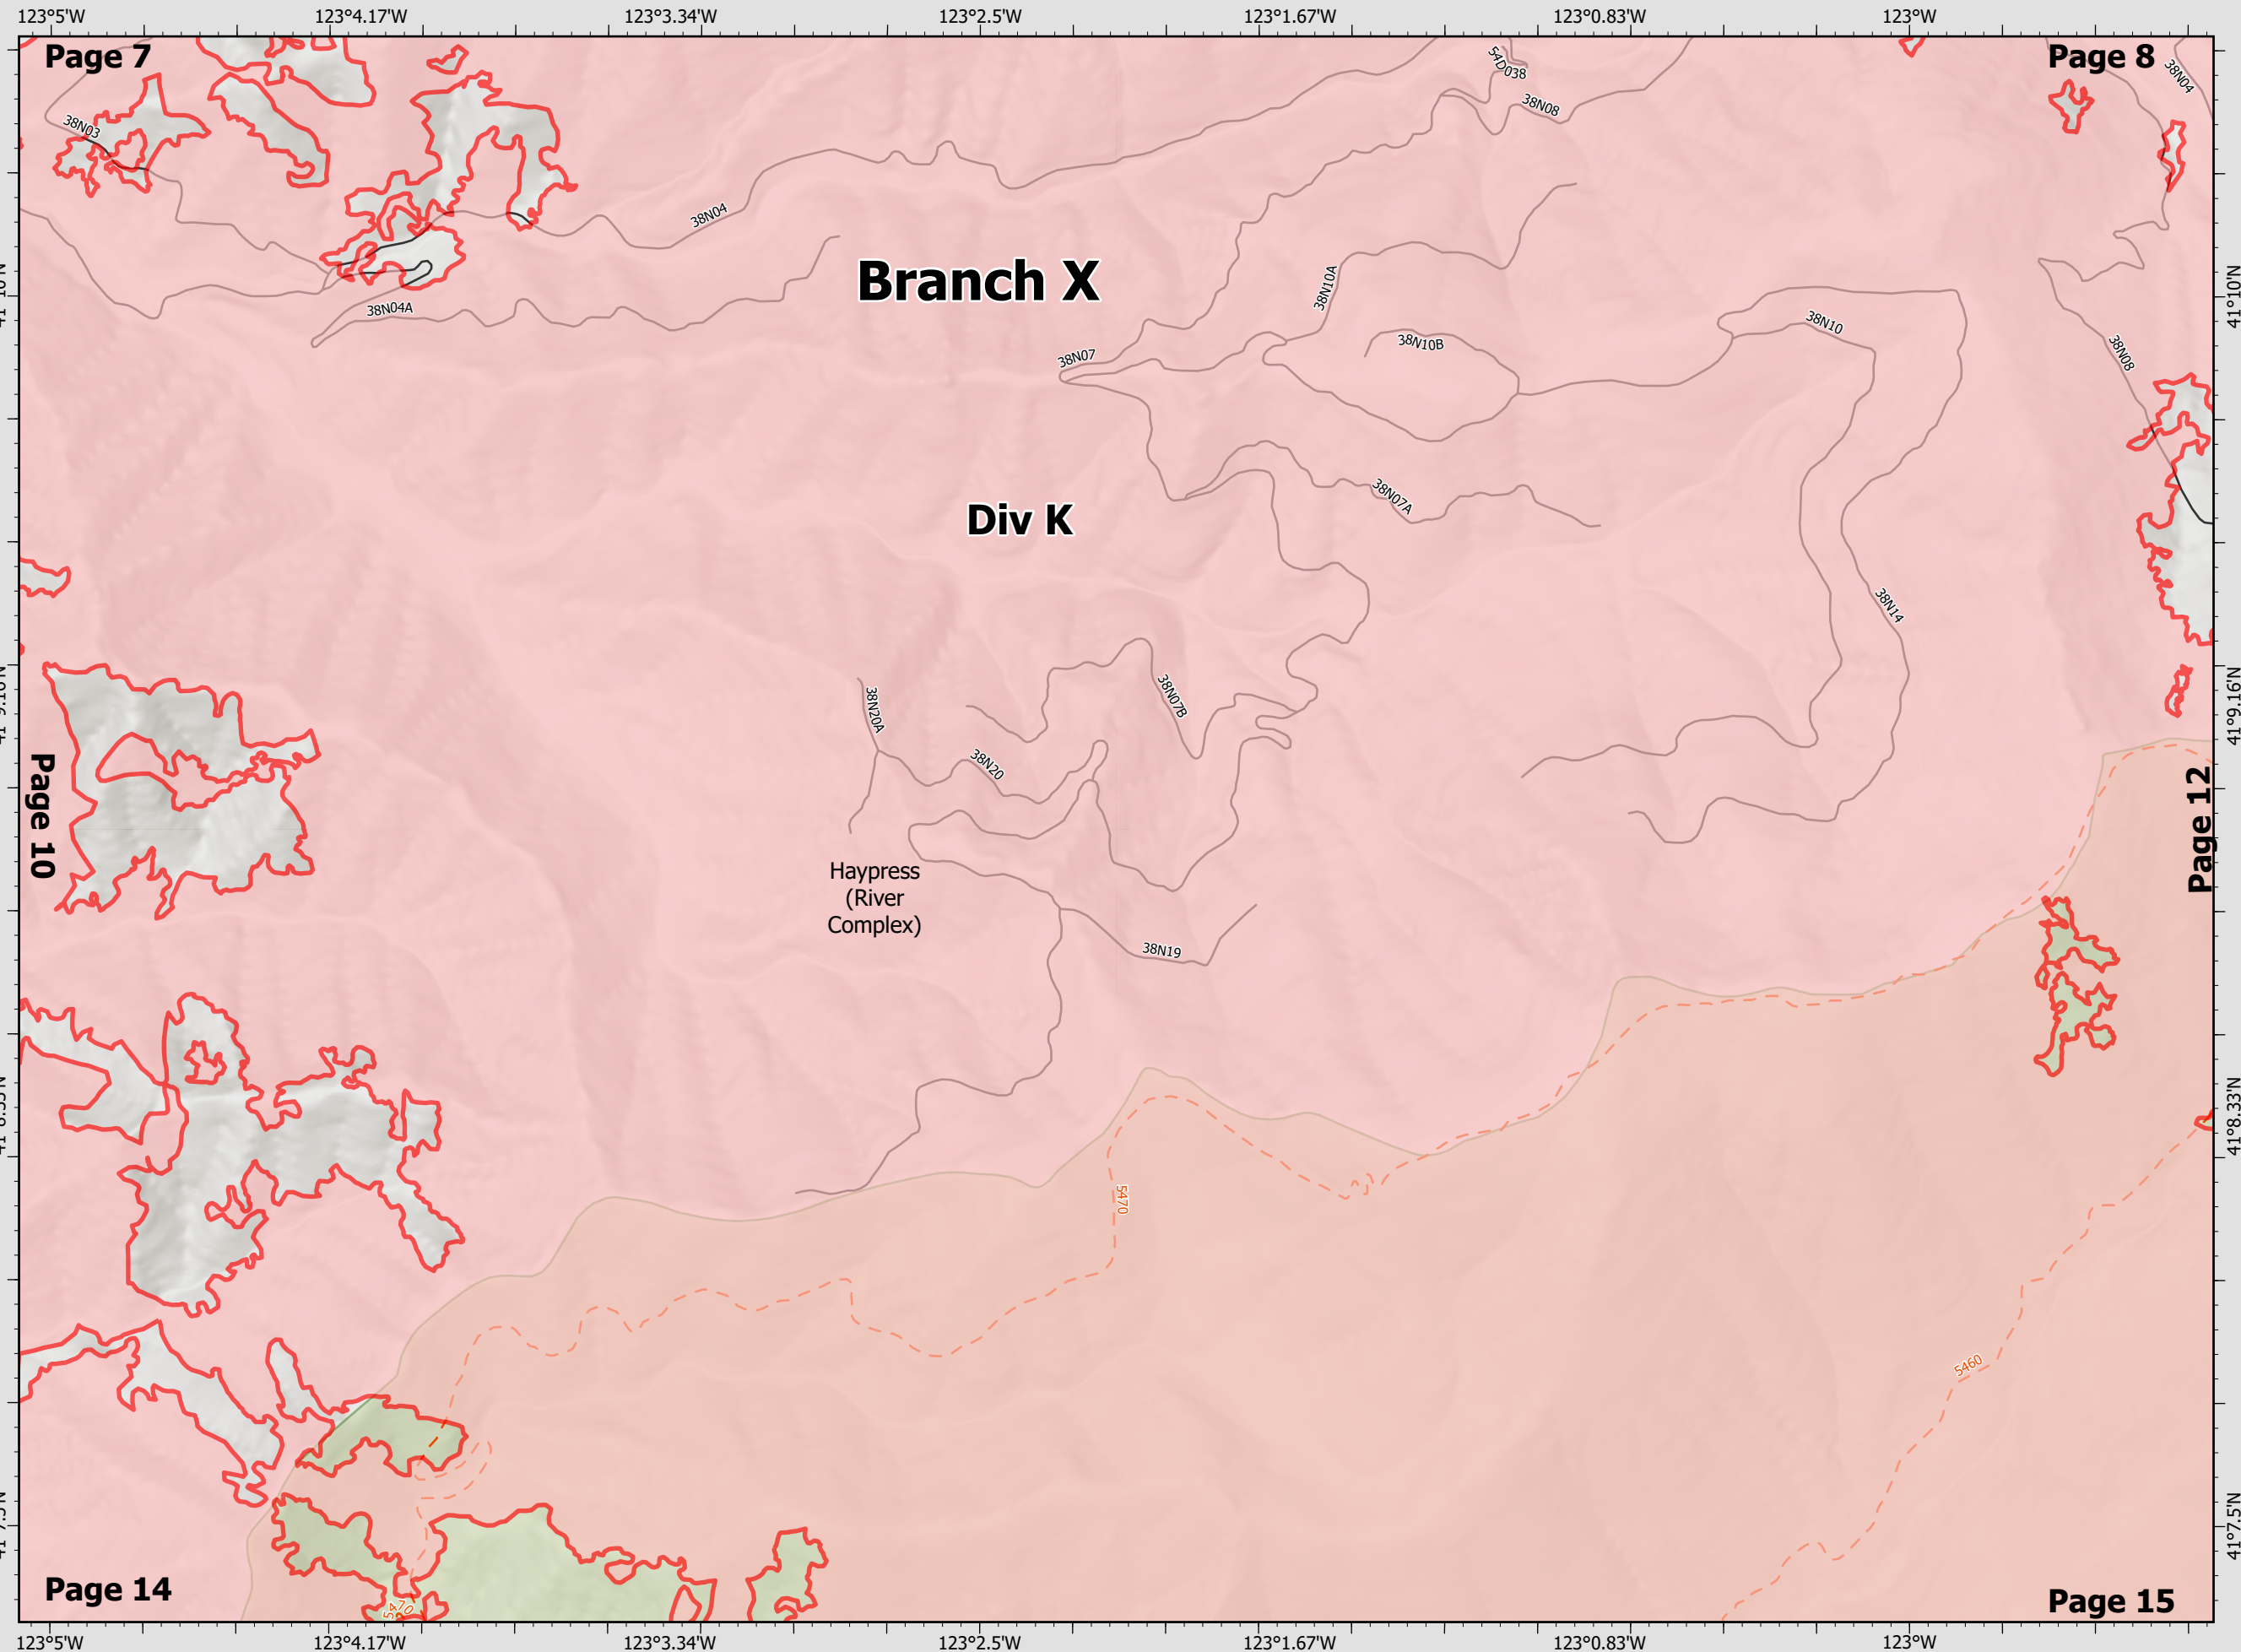

0 0.13 0.25 0.5 Miles

Datum: North American 1983