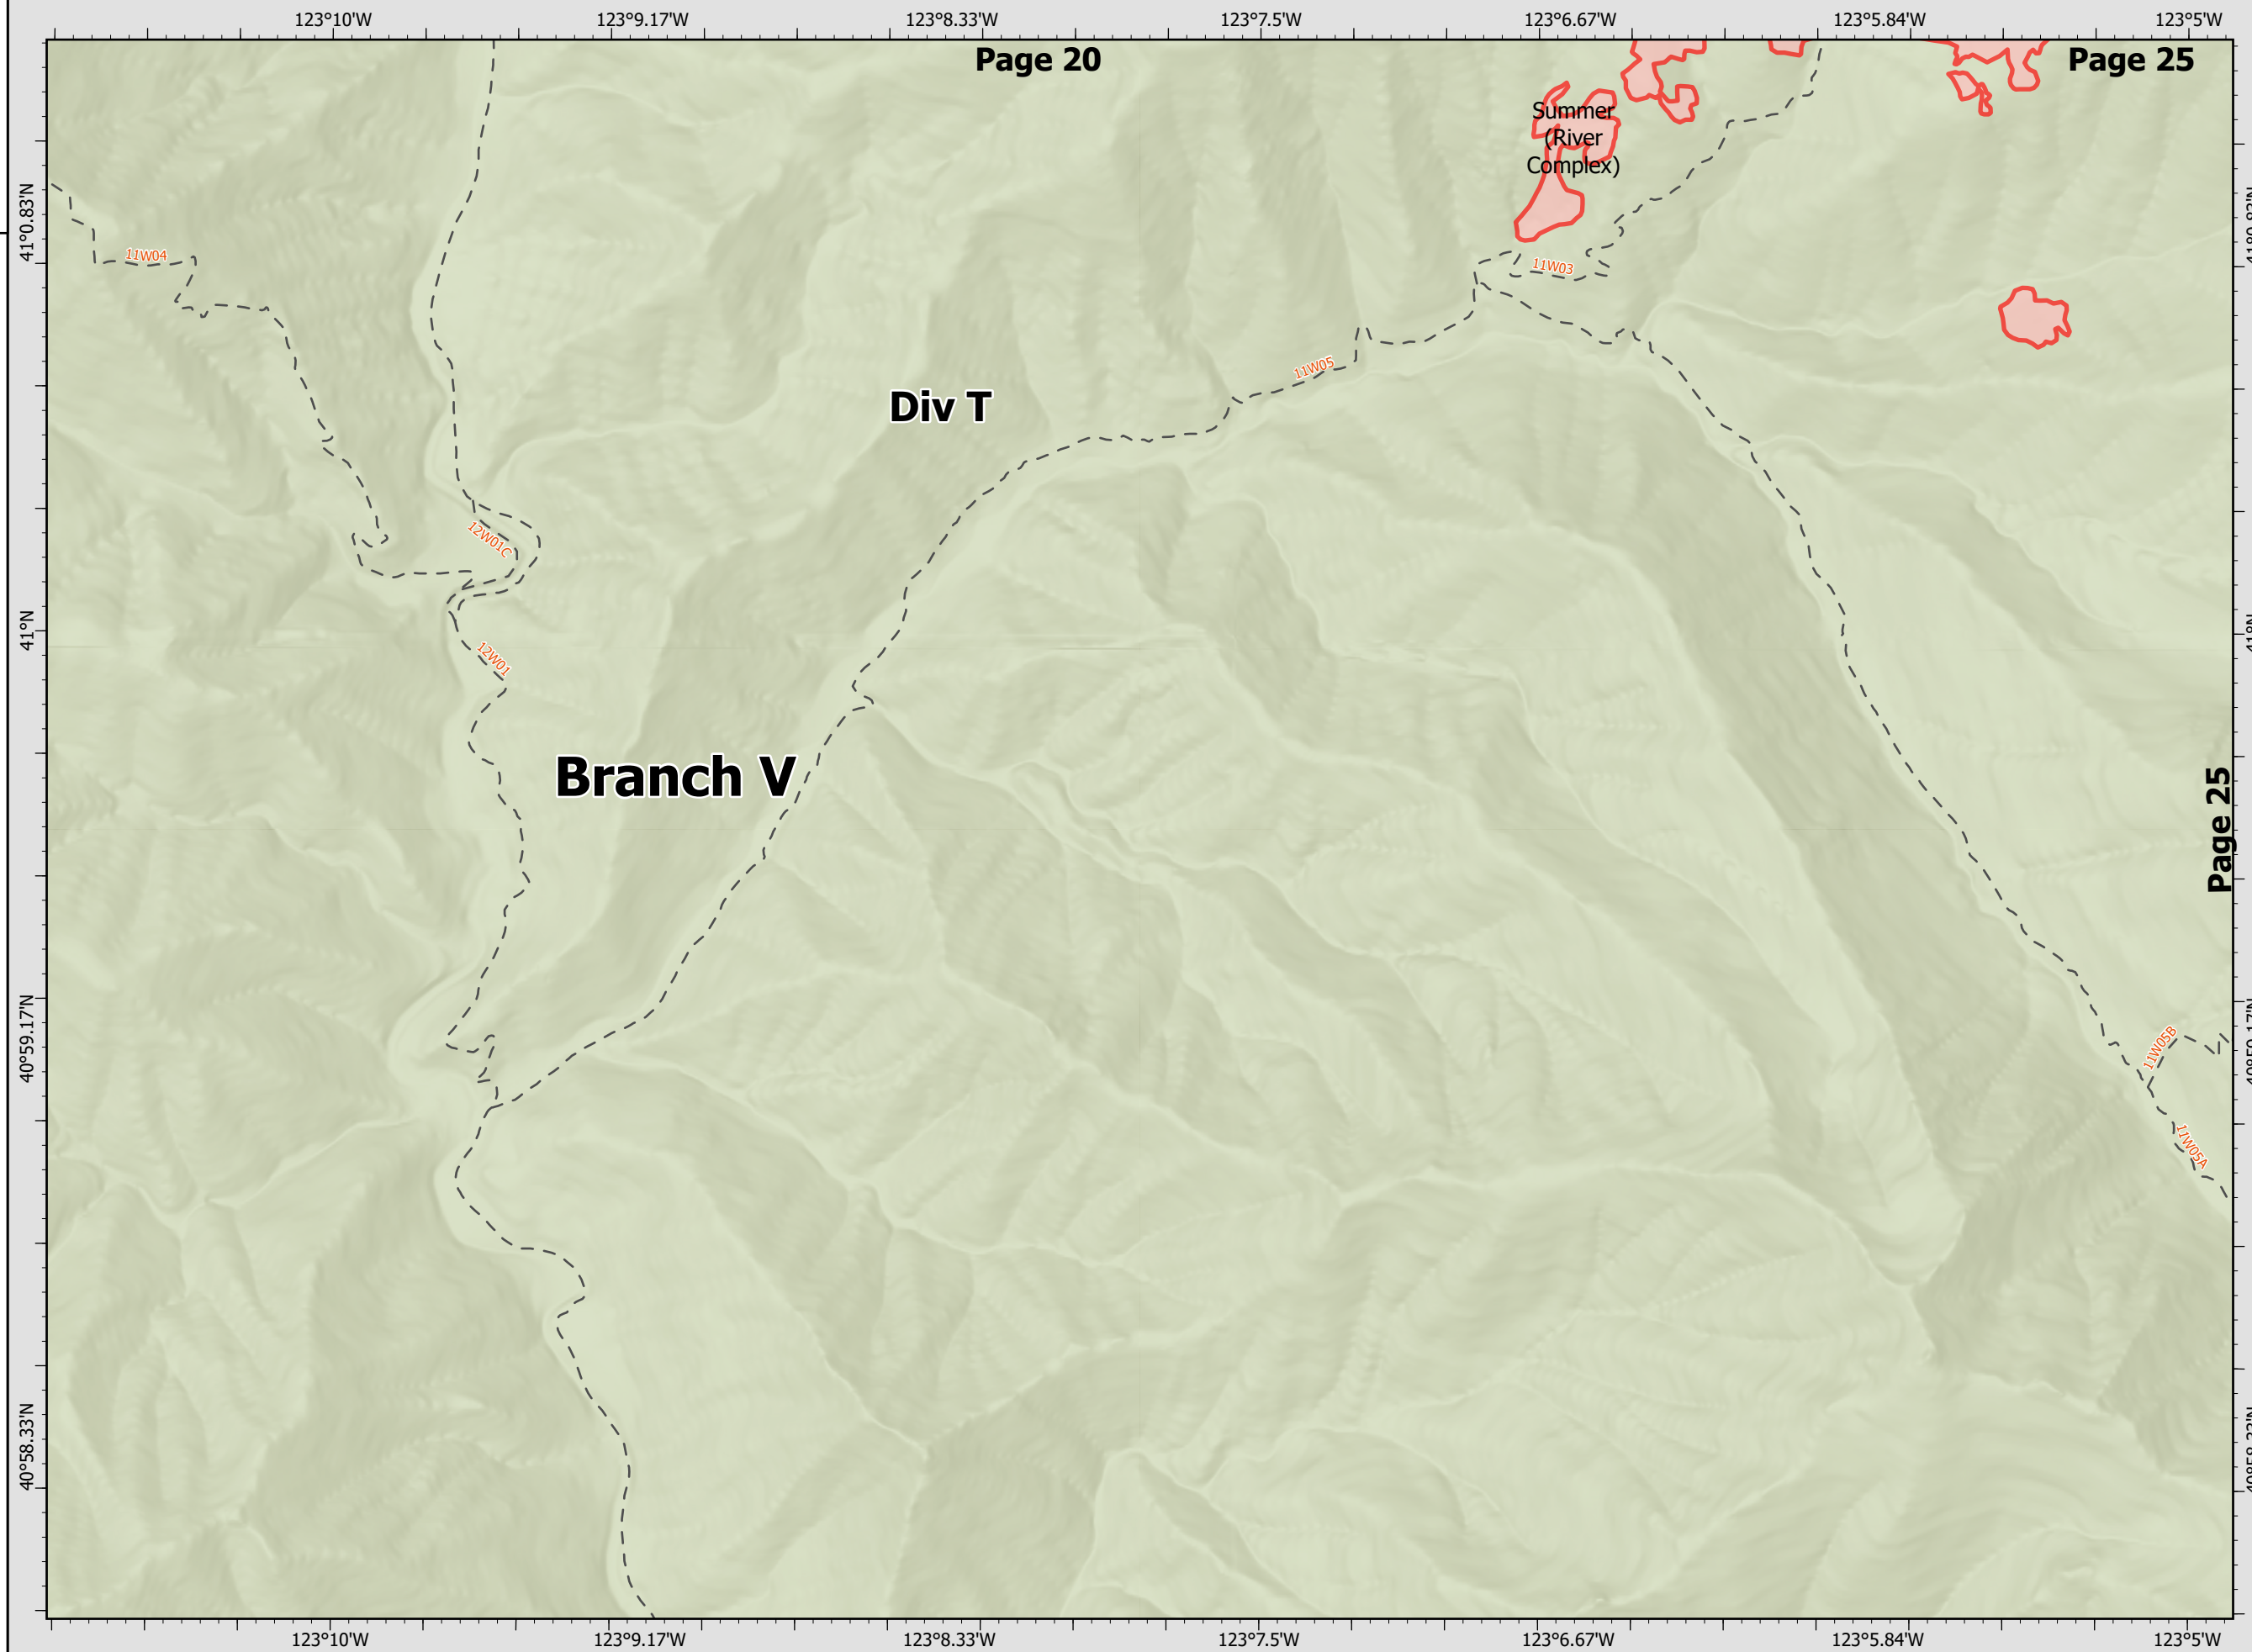

Datum: North American 1983