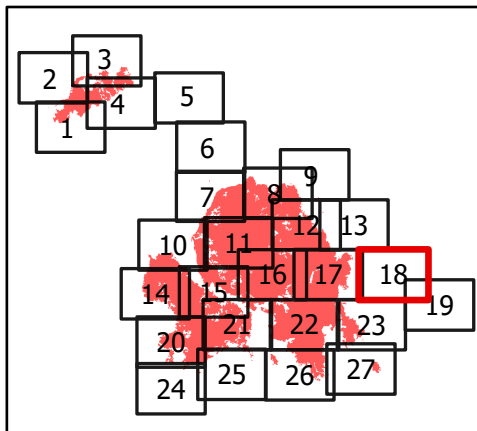

River Complex

CA-KNF-006385
8/23/21 07:00

85,220 acres
IR updated 8/22/21 12:00

- Wilderness Area
- National Forest Boundary
- Private Timberland
- Drop Point

BRANCH V DIV N Page 18 of 27