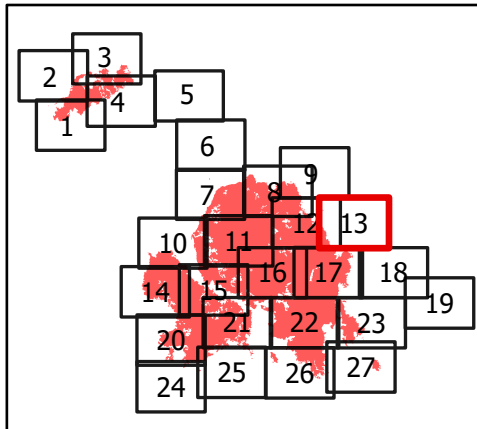

River Complex

CA-KNF-006385
8/23/21 07:00

85,220 acres
IR updated 8/22/21 12:00

- Wildfire Daily Fire Perimeter
- Wilderness Area
- National Forest Boundary
- Wildfire Daily Fire Perimeter
- Wildfire Daily Fire Perimeter

BRANCH V & X DIV L, M & N Page 13 of 27