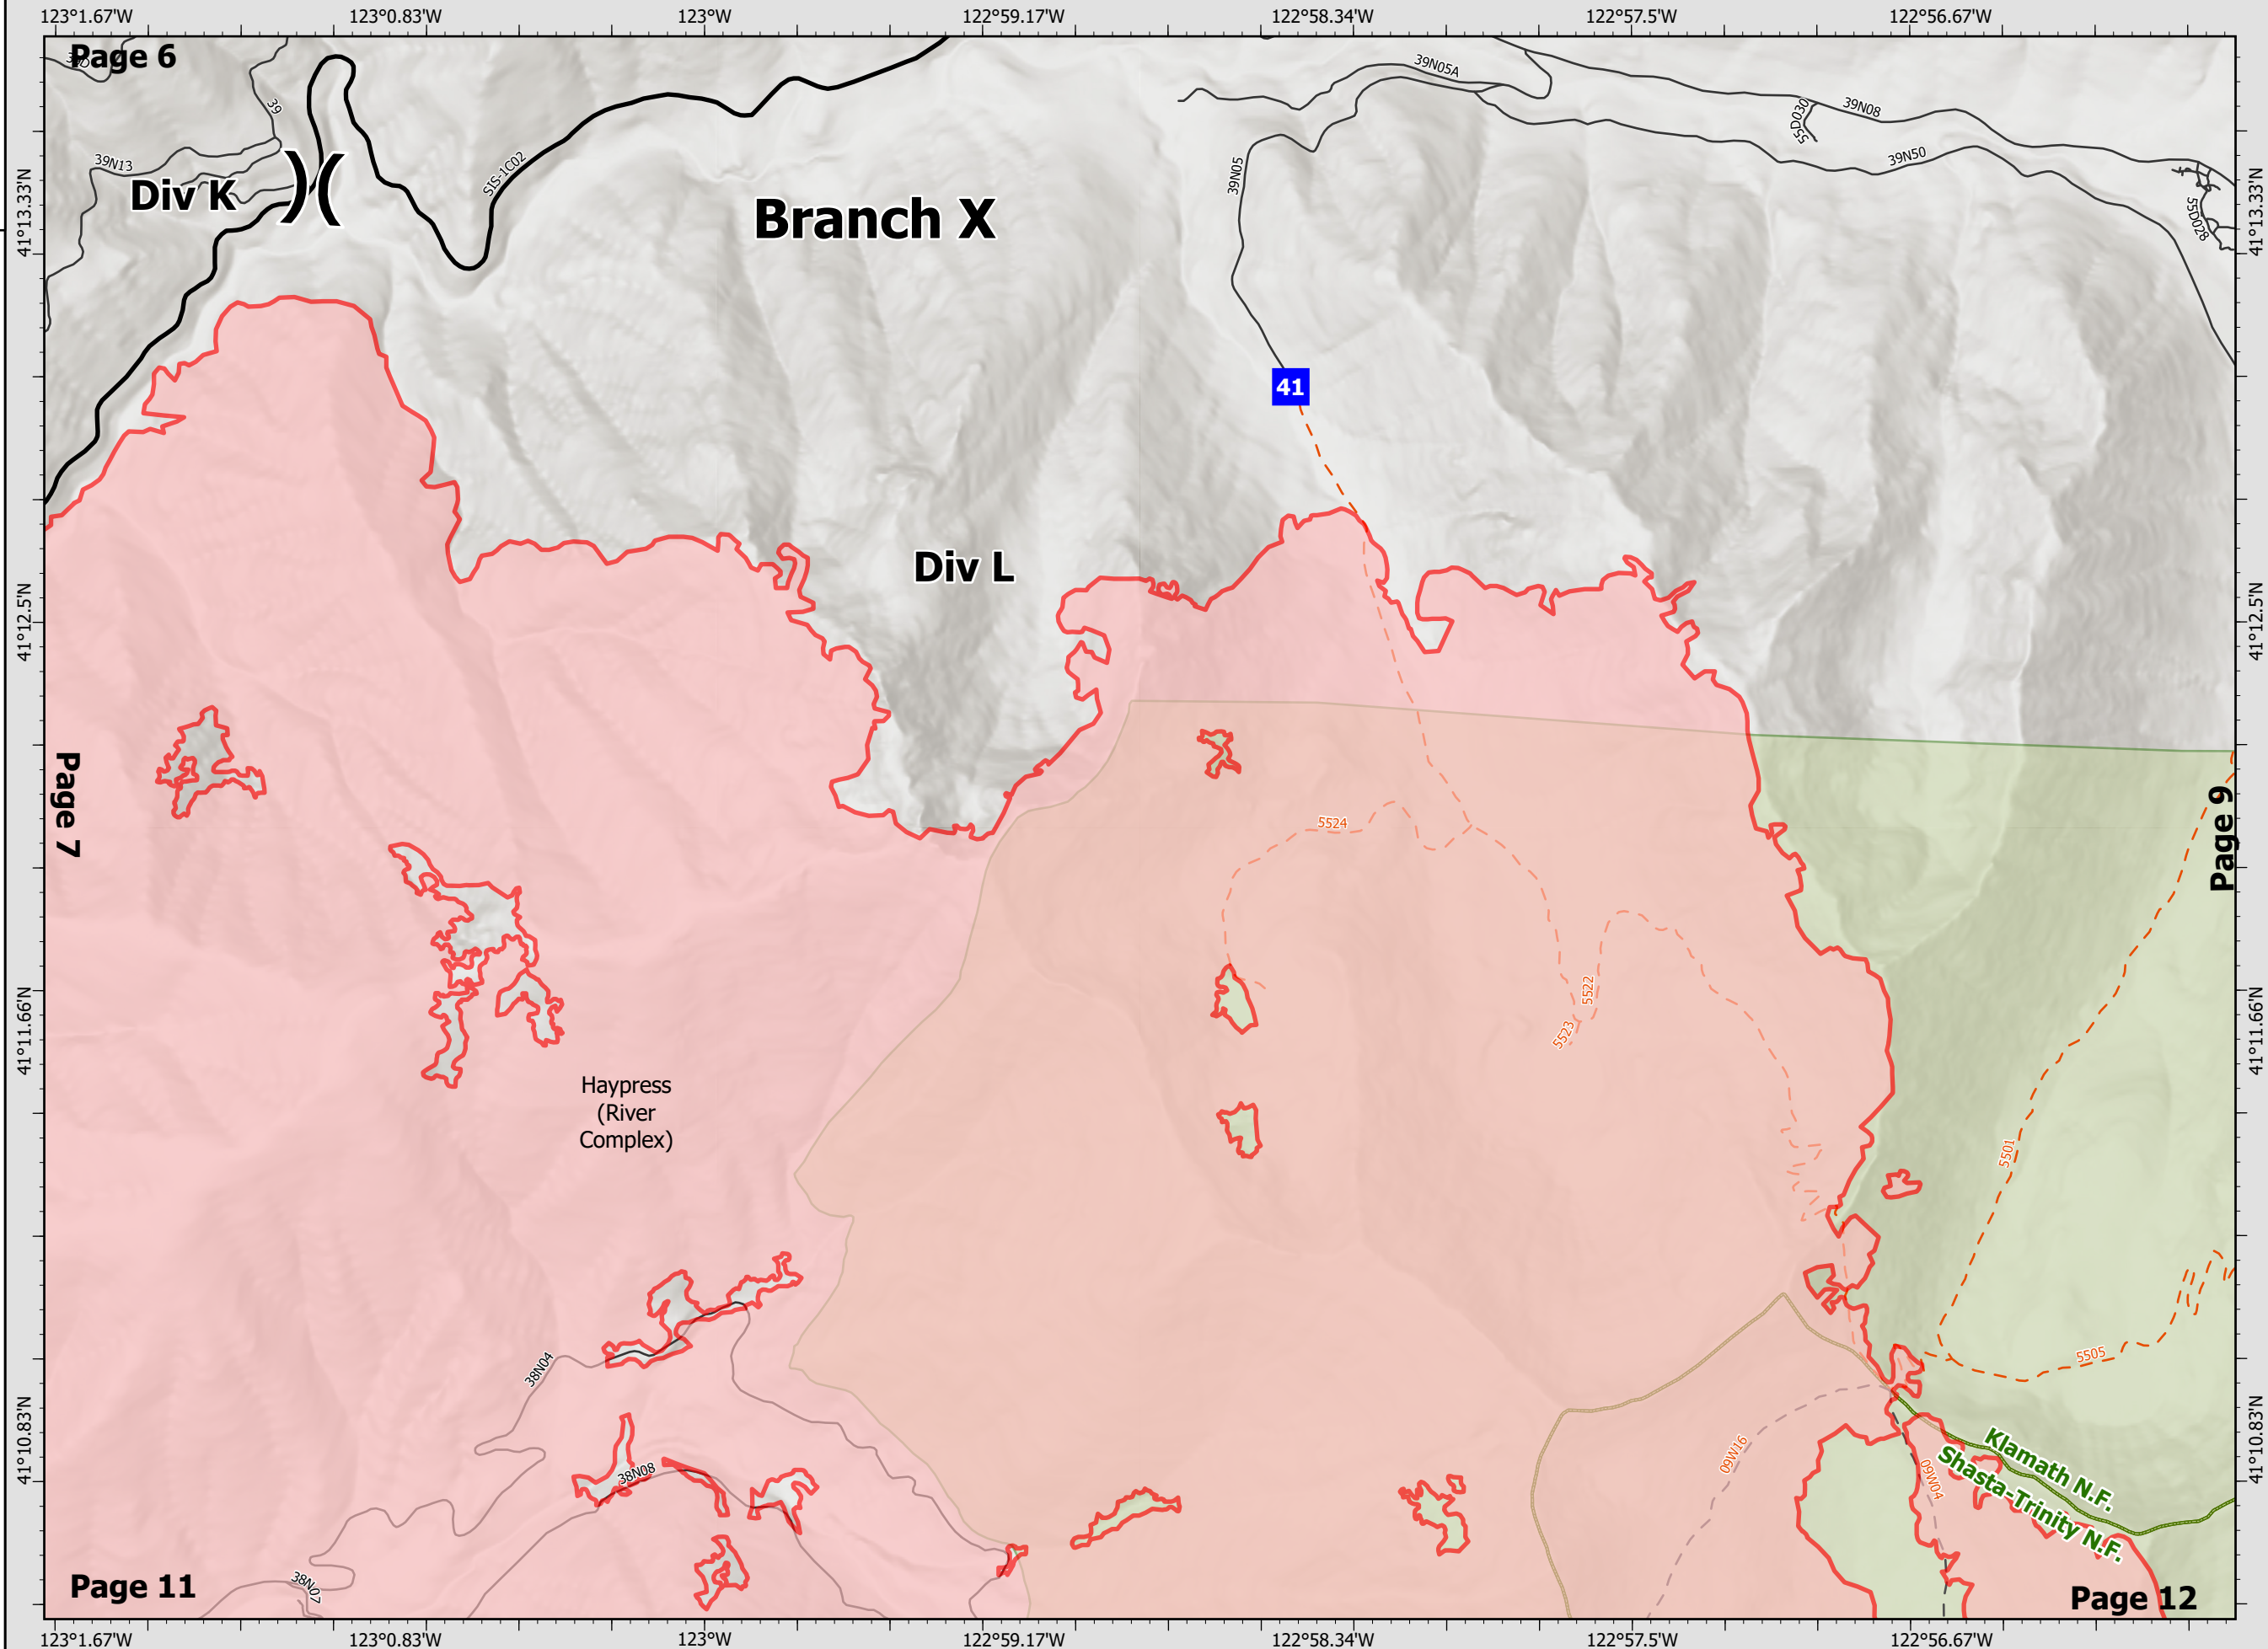

River Complex

CA-KNF-006385
8/23/21 07:00

85,220 acres
IR updated 8/22/21 12:00

- Wildfire Daily Fire Perimeter
- Wilderness Area
- National Forest Boundary
- Division Break
- Drop Point
- Wildfire Daily Fire Perimeter
- Wildfire Daily Fire Perimeter

BRANCH X
DIV K & L
Page 8 of 27