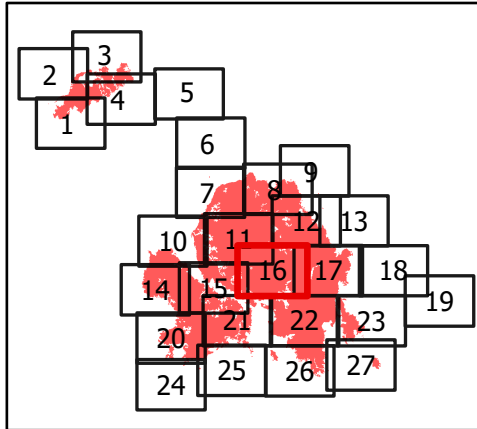

River Complex

CA-KNF-006385
8/23/21 07:00

85,220 acres
IR updated 8/22/21 12:00

- Wildfire Daily Fire Perimeter
- Wilderness Area
- National Forest Boundary
- Wildfire Daily Fire Perimeter
- Wildfire Daily Fire Perimeter

BRANCH V & X DIV Q, S & T Page 16 of 27