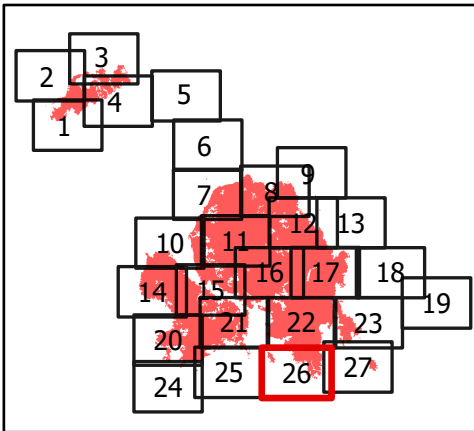

River Complex

CA-KNF-006385
8/23/21 07:00

85,220 acres
IR updated 8/22/21 12:00

- Wildfire Daily Fire Perimeter
- Wilderness Area
- National Forest Boundary
- Division Break
- Wildfire Daily Fire Perimeter
- Wildfire Daily Fire Perimeter

BRANCH V DIV Q & S Page 26 of 27