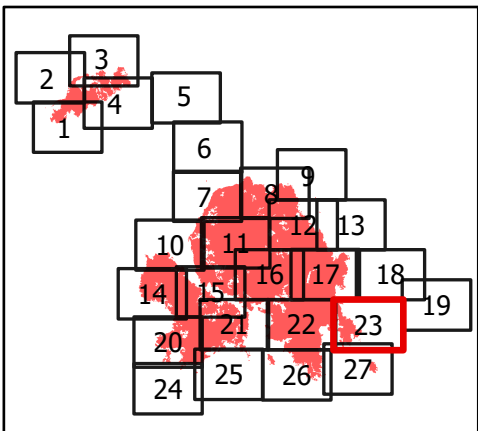

River Complex

CA-KNF-006385
8/23/21 07:00

85,220 acres
IR updated 8/22/21 12:00

- Wildfire Daily Fire Perimeter
- Wilderness Area
- National Forest Boundary
- Wildfire Daily Fire Perimeter
- Wildfire Daily Fire Perimeter

BRANCH V DIV Q Page 23 of 27