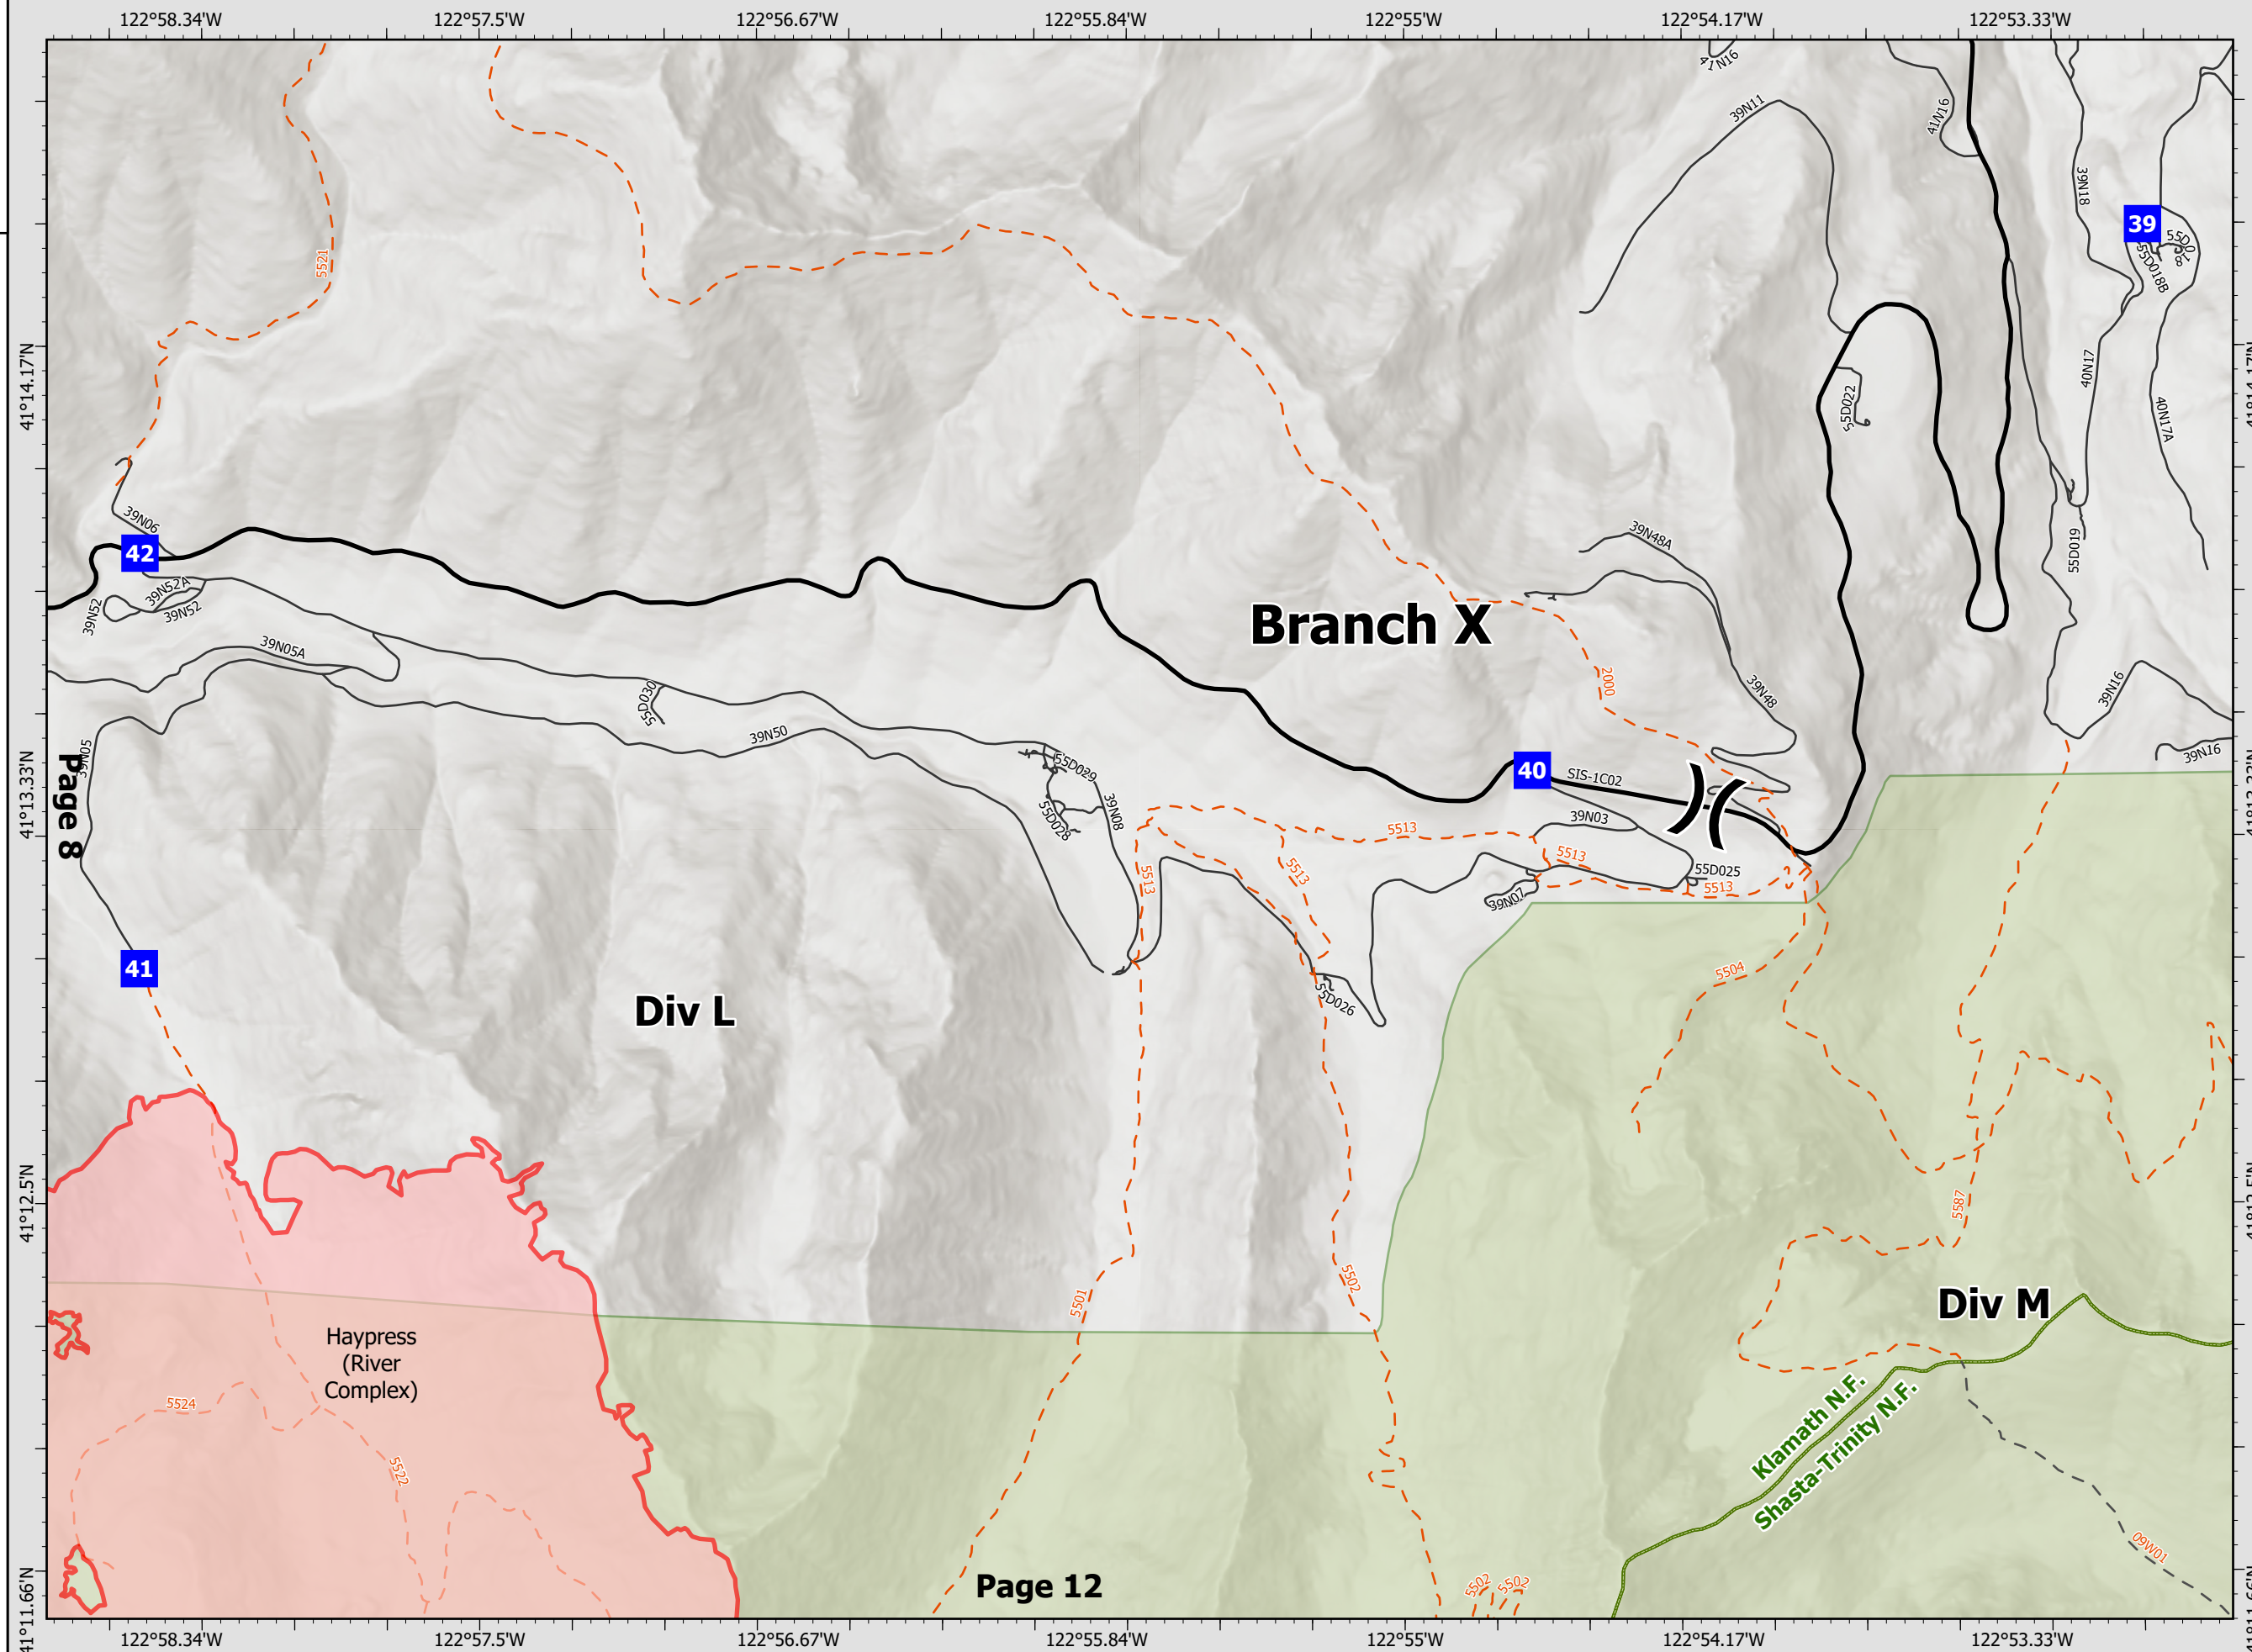

## River Complex

CA-KNF-006385  
8/23/21 07:00

85,220 acres  
IR updated 8/22/21 12:00

-  Wildfire Daily Fire Perimeter
-  Wilderness Area
-  National Forest Boundary
-  Division Break
-  Drop Point
-  Wildfire Daily Fire Perimeter
-  Wildfire Daily Fire Perimeter