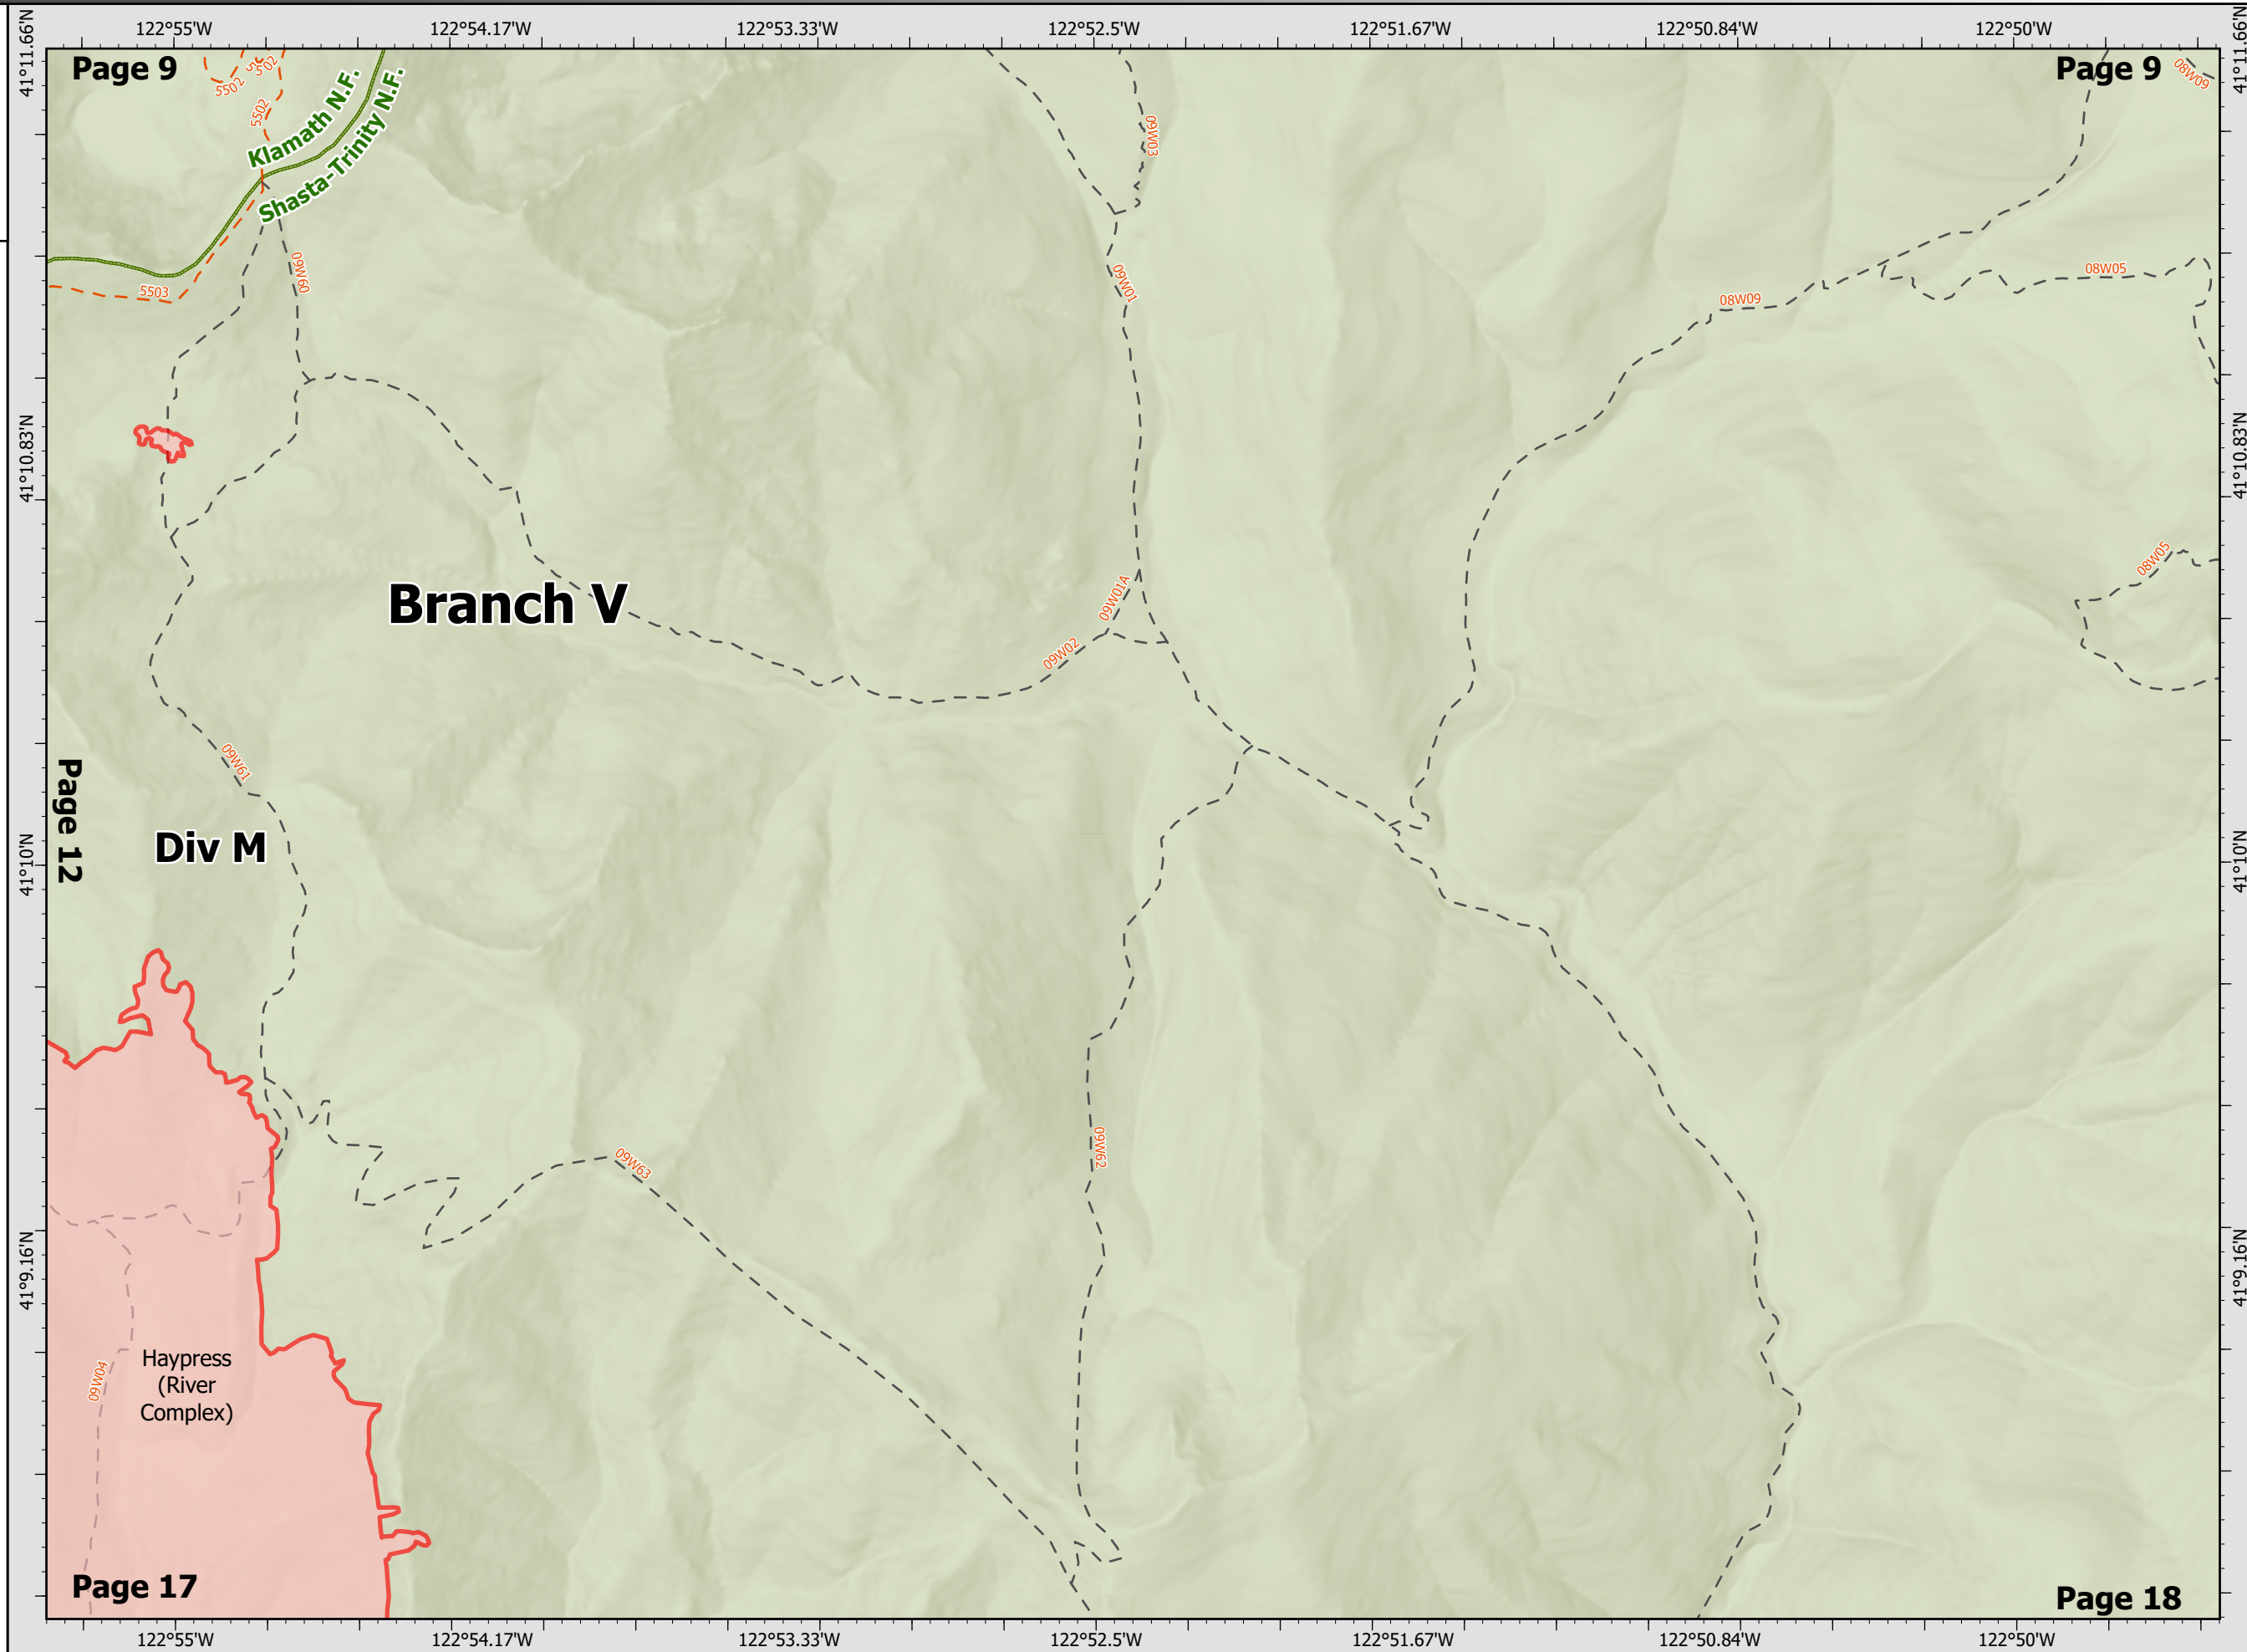

Datum: North American 1983