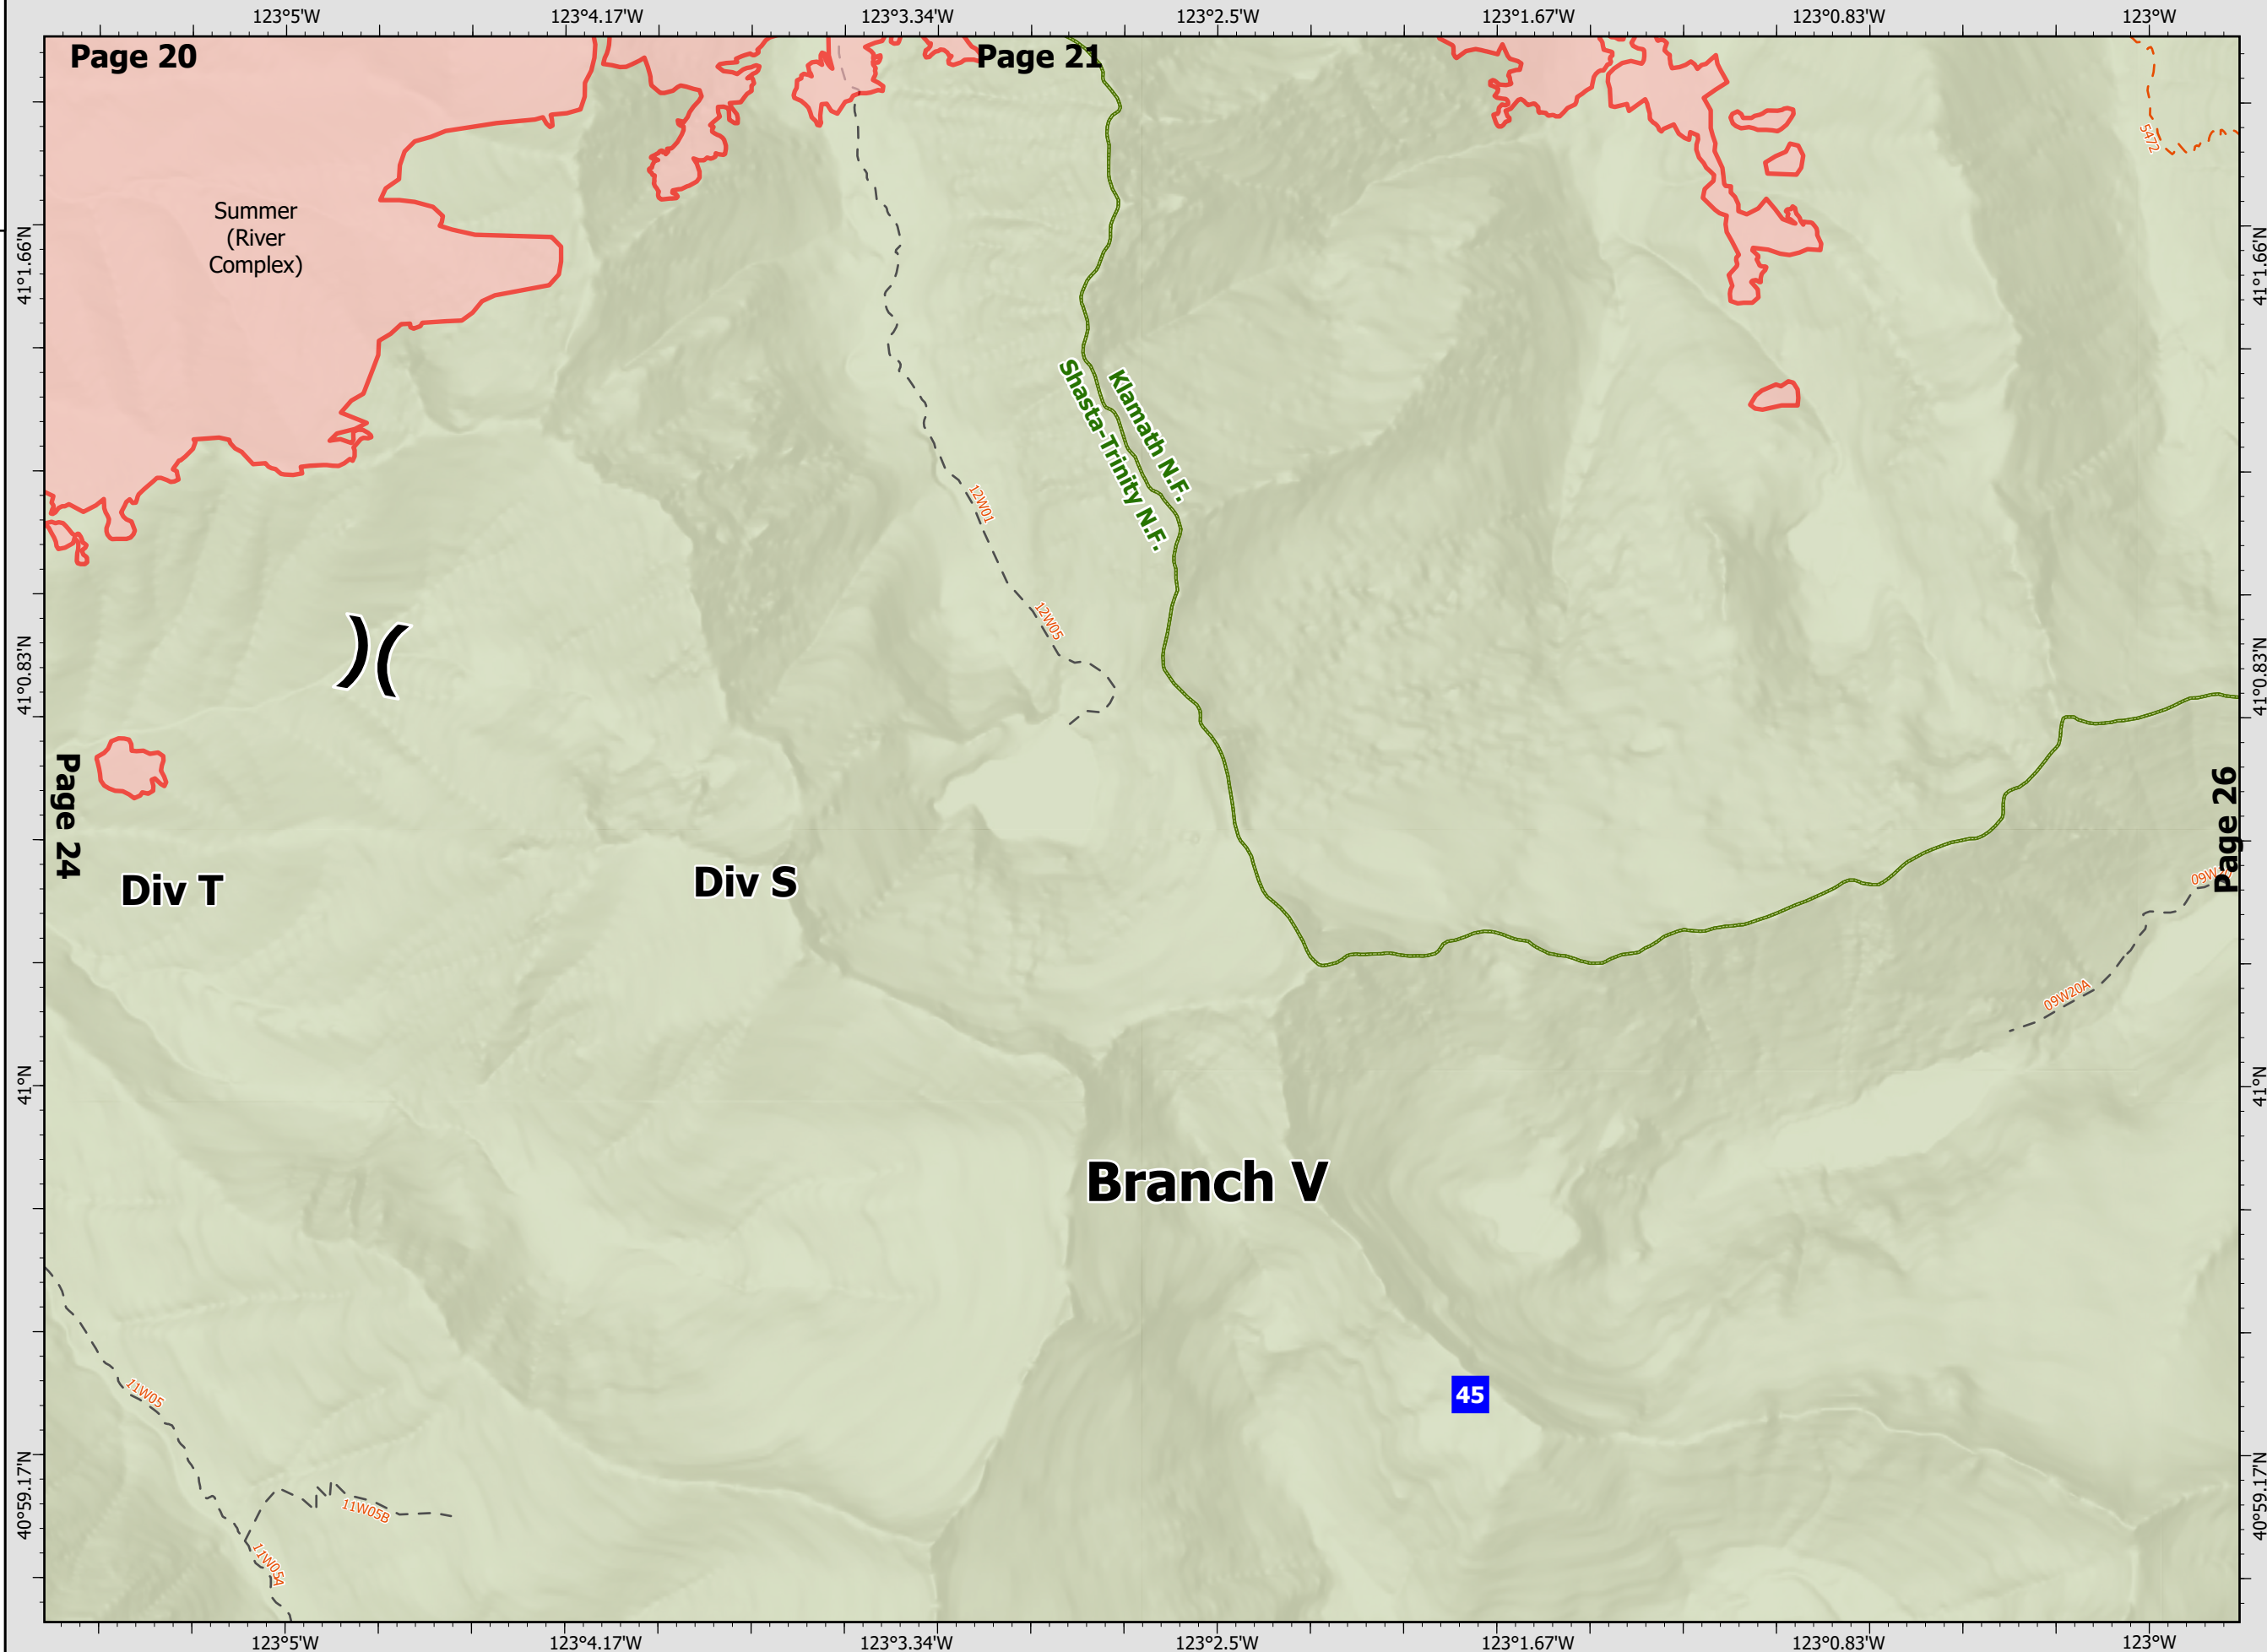

River Complex

CA-KNF-006385
8/23/21 07:00

85,220 acres
IR updated 8/22/21 12:00

- Wildfire Daily Fire Perimeter
- Wilderness Area
- National Forest Boundary
- Division Break
- Drop Point
- Wildfire Daily Fire Perimeter
- Wildfire Daily Fire Perimeter

BRANCH V
DIV S & T
Page 25 of 27