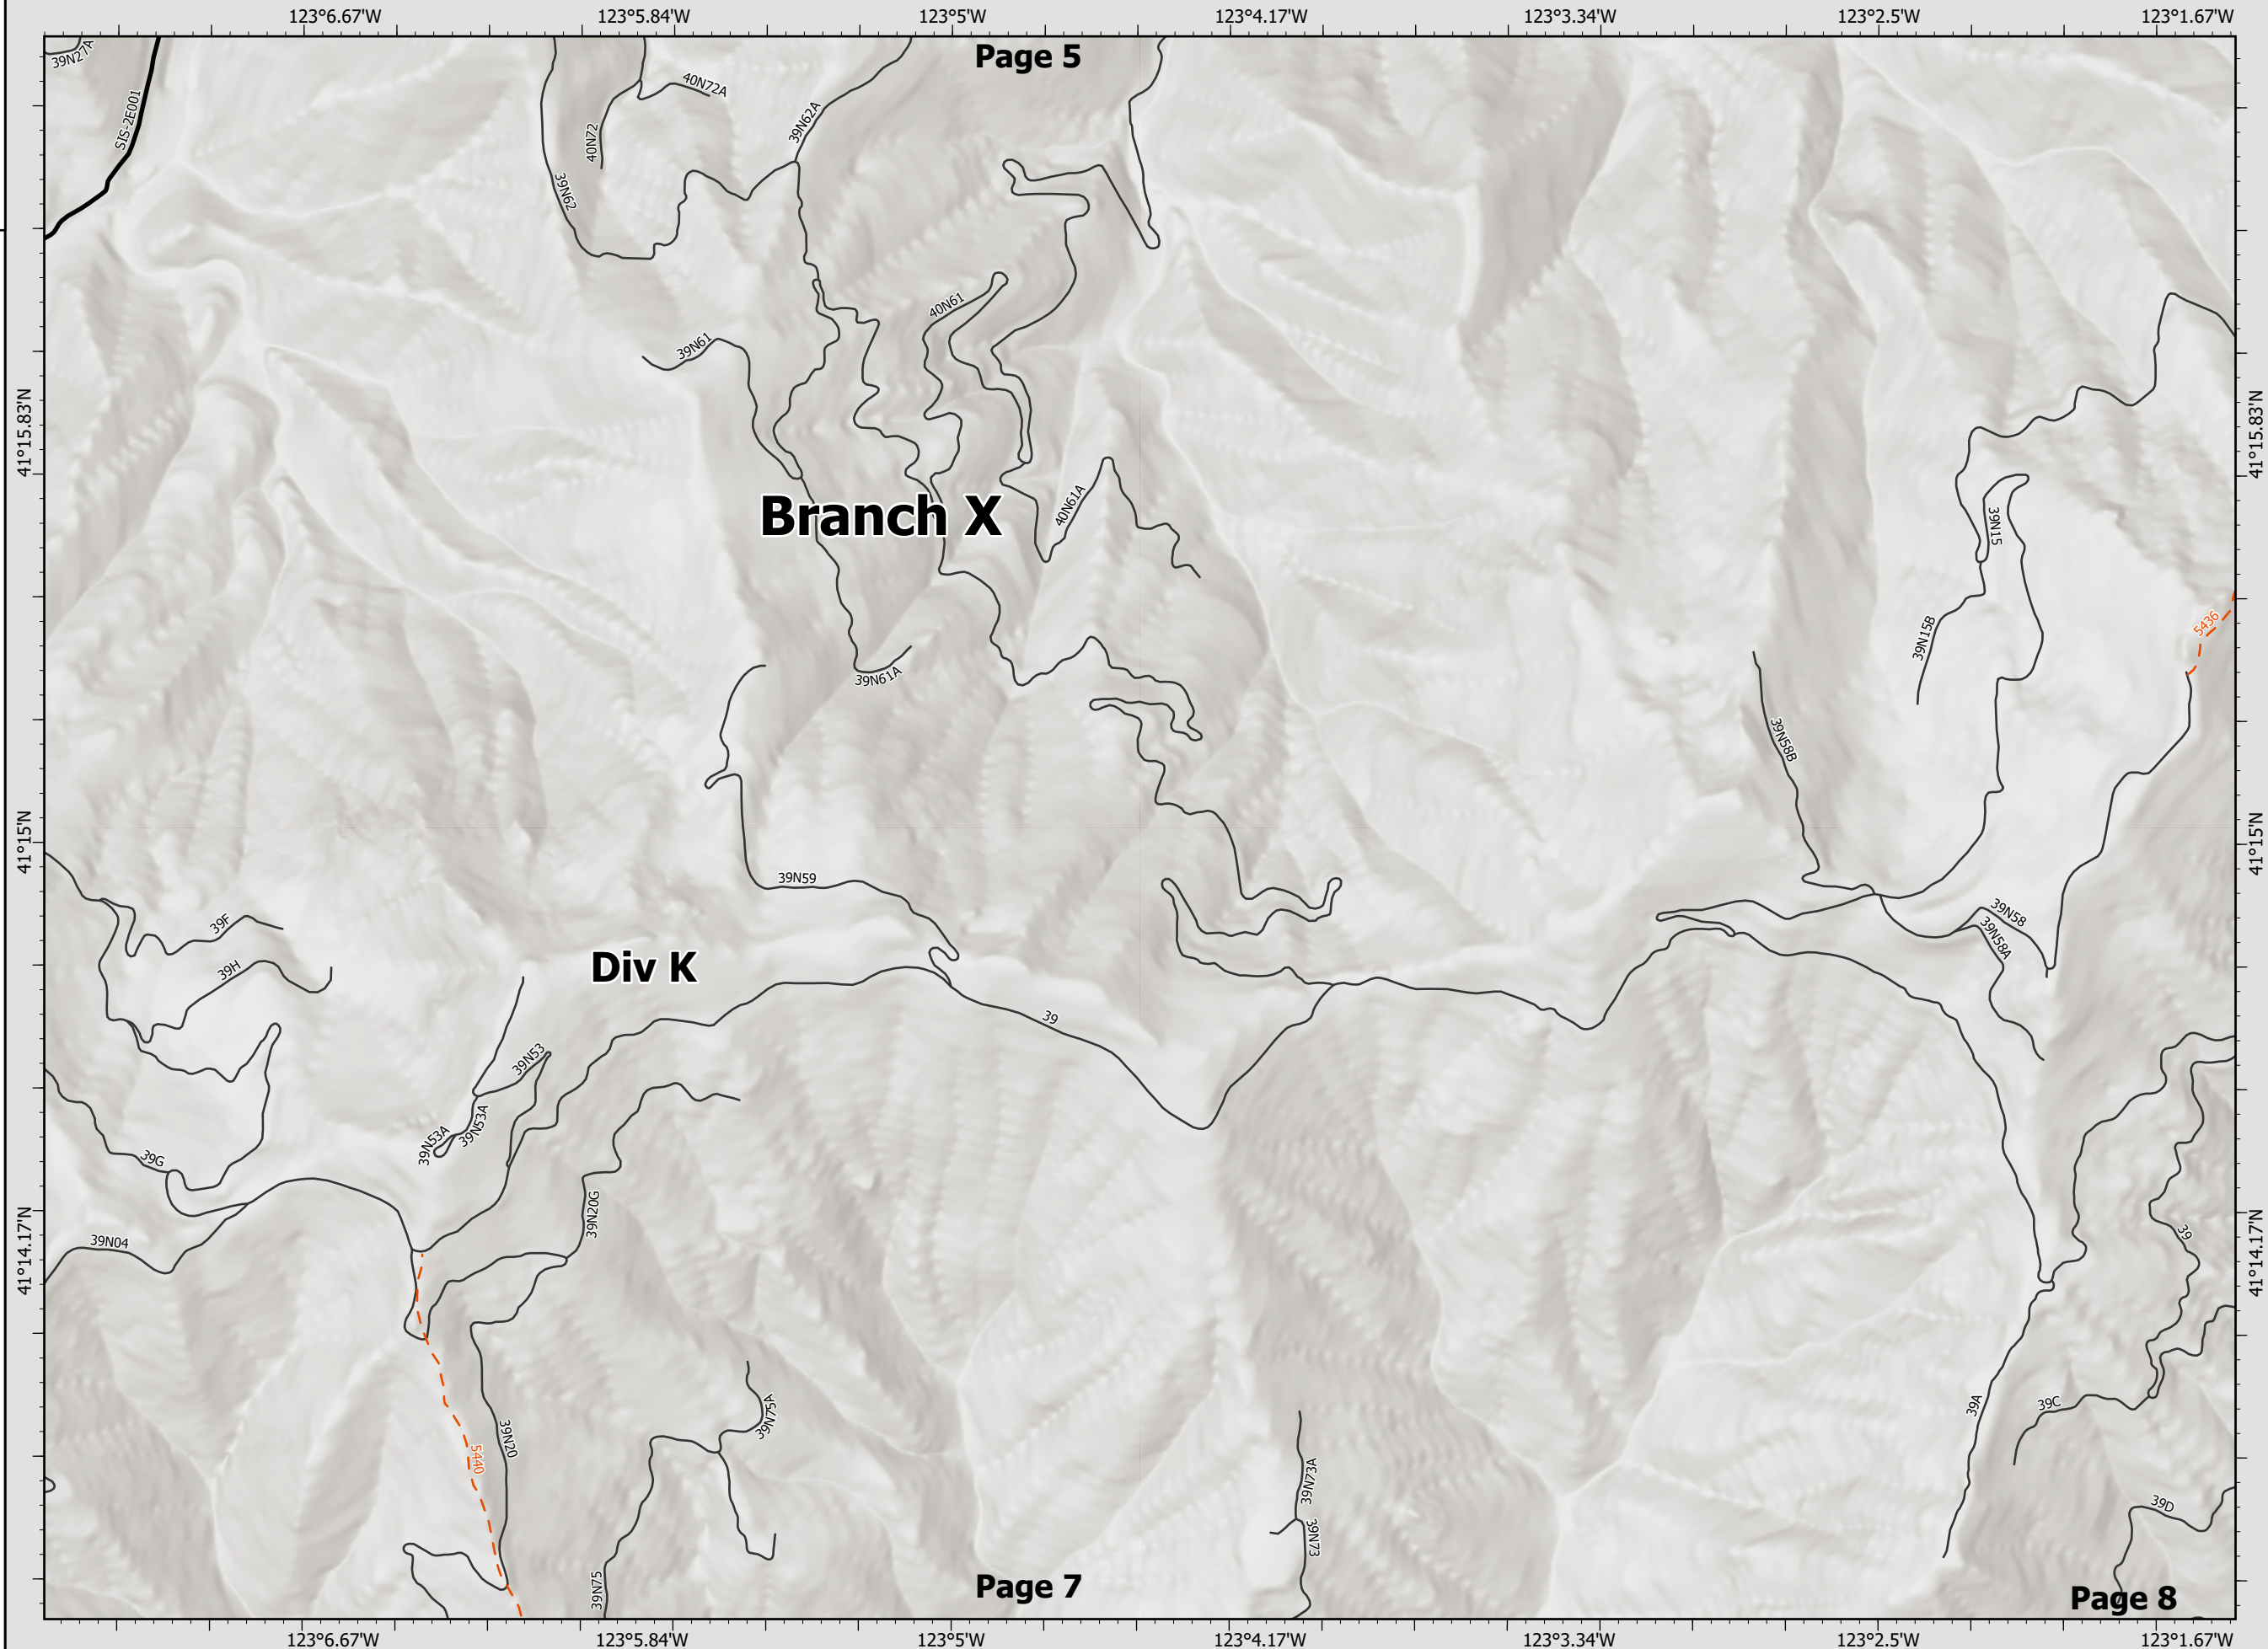

Datum: North American 1983