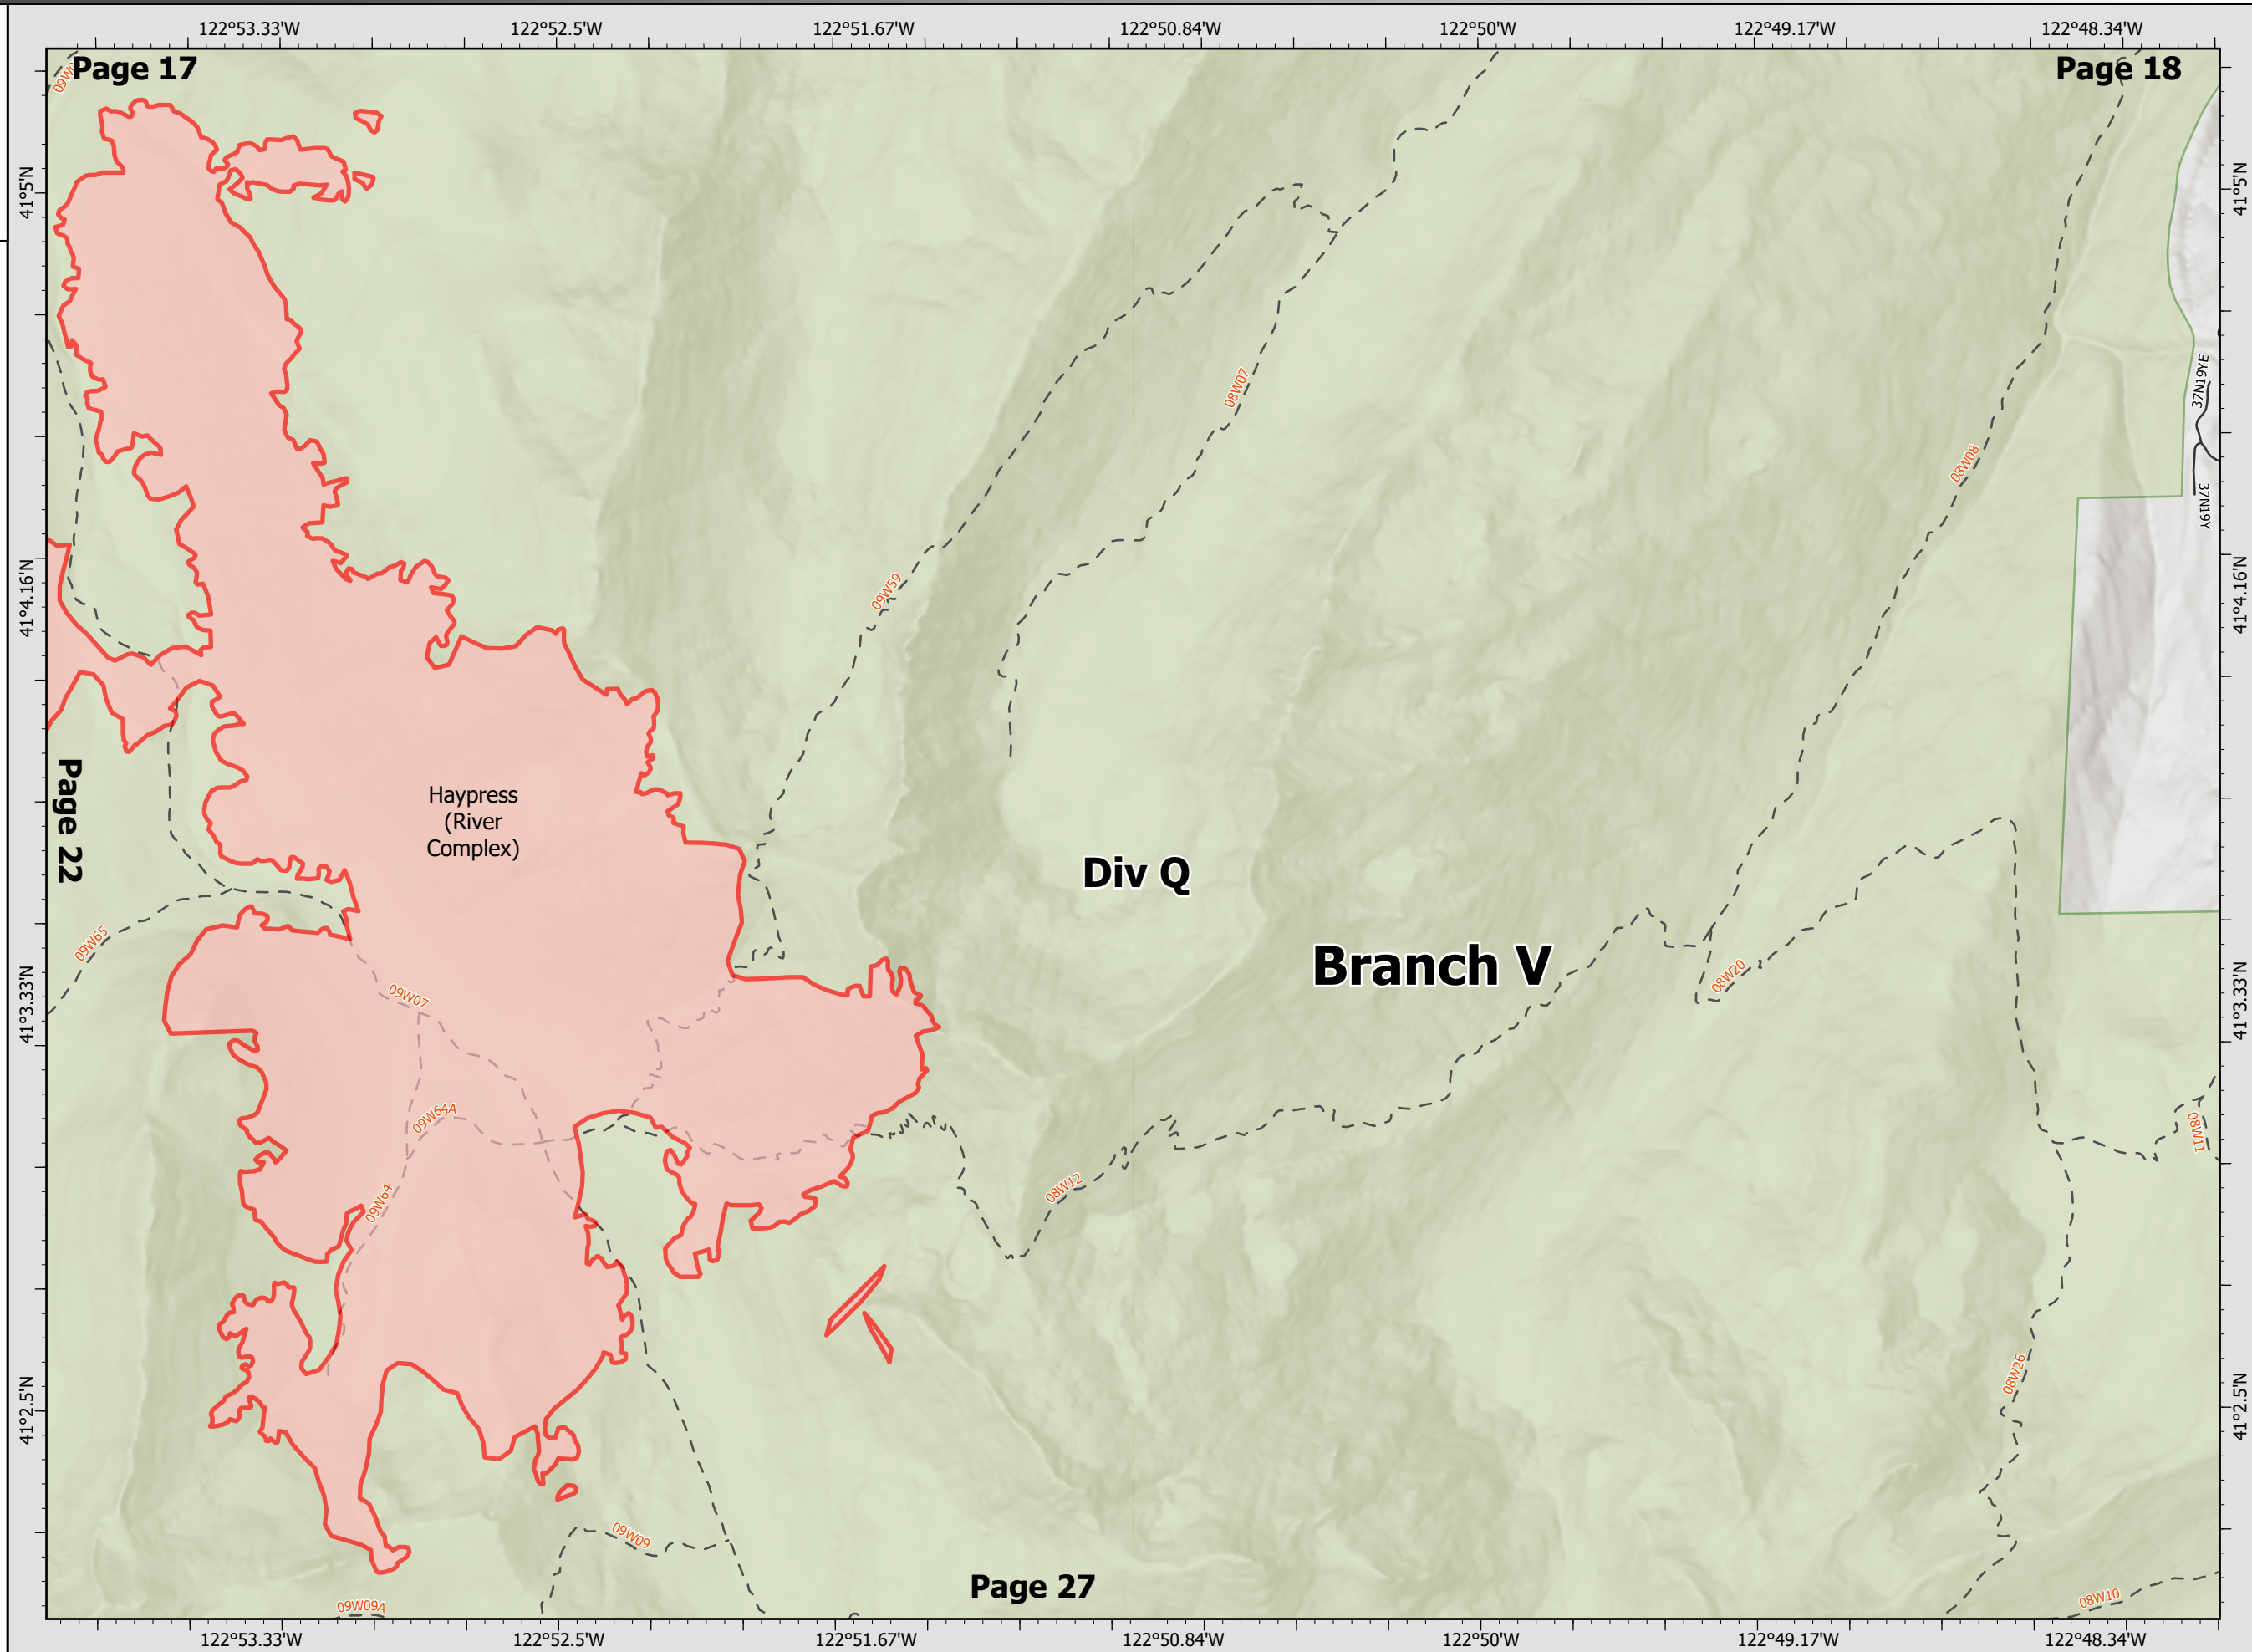

Datum: North American 1983