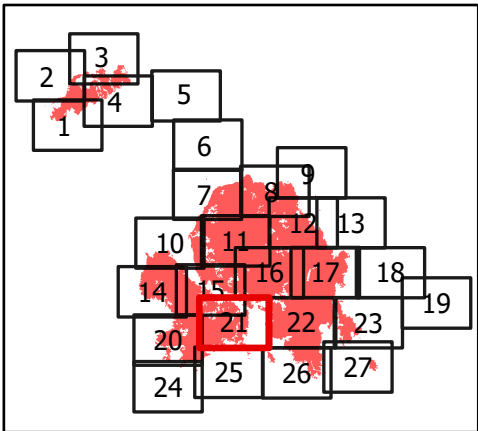

River Complex

CA-KNF-006385
8/23/21 07:00

85,220 acres
IR updated 8/22/21 12:00

- Wildfire Daily Fire Perimeter
- Wilderness Area
- National Forest Boundary
- Drop Point
- Wildfire Daily Fire Perimeter
- Wildfire Daily Fire Perimeter

BRANCH V
DIV S
Page 21 of 27