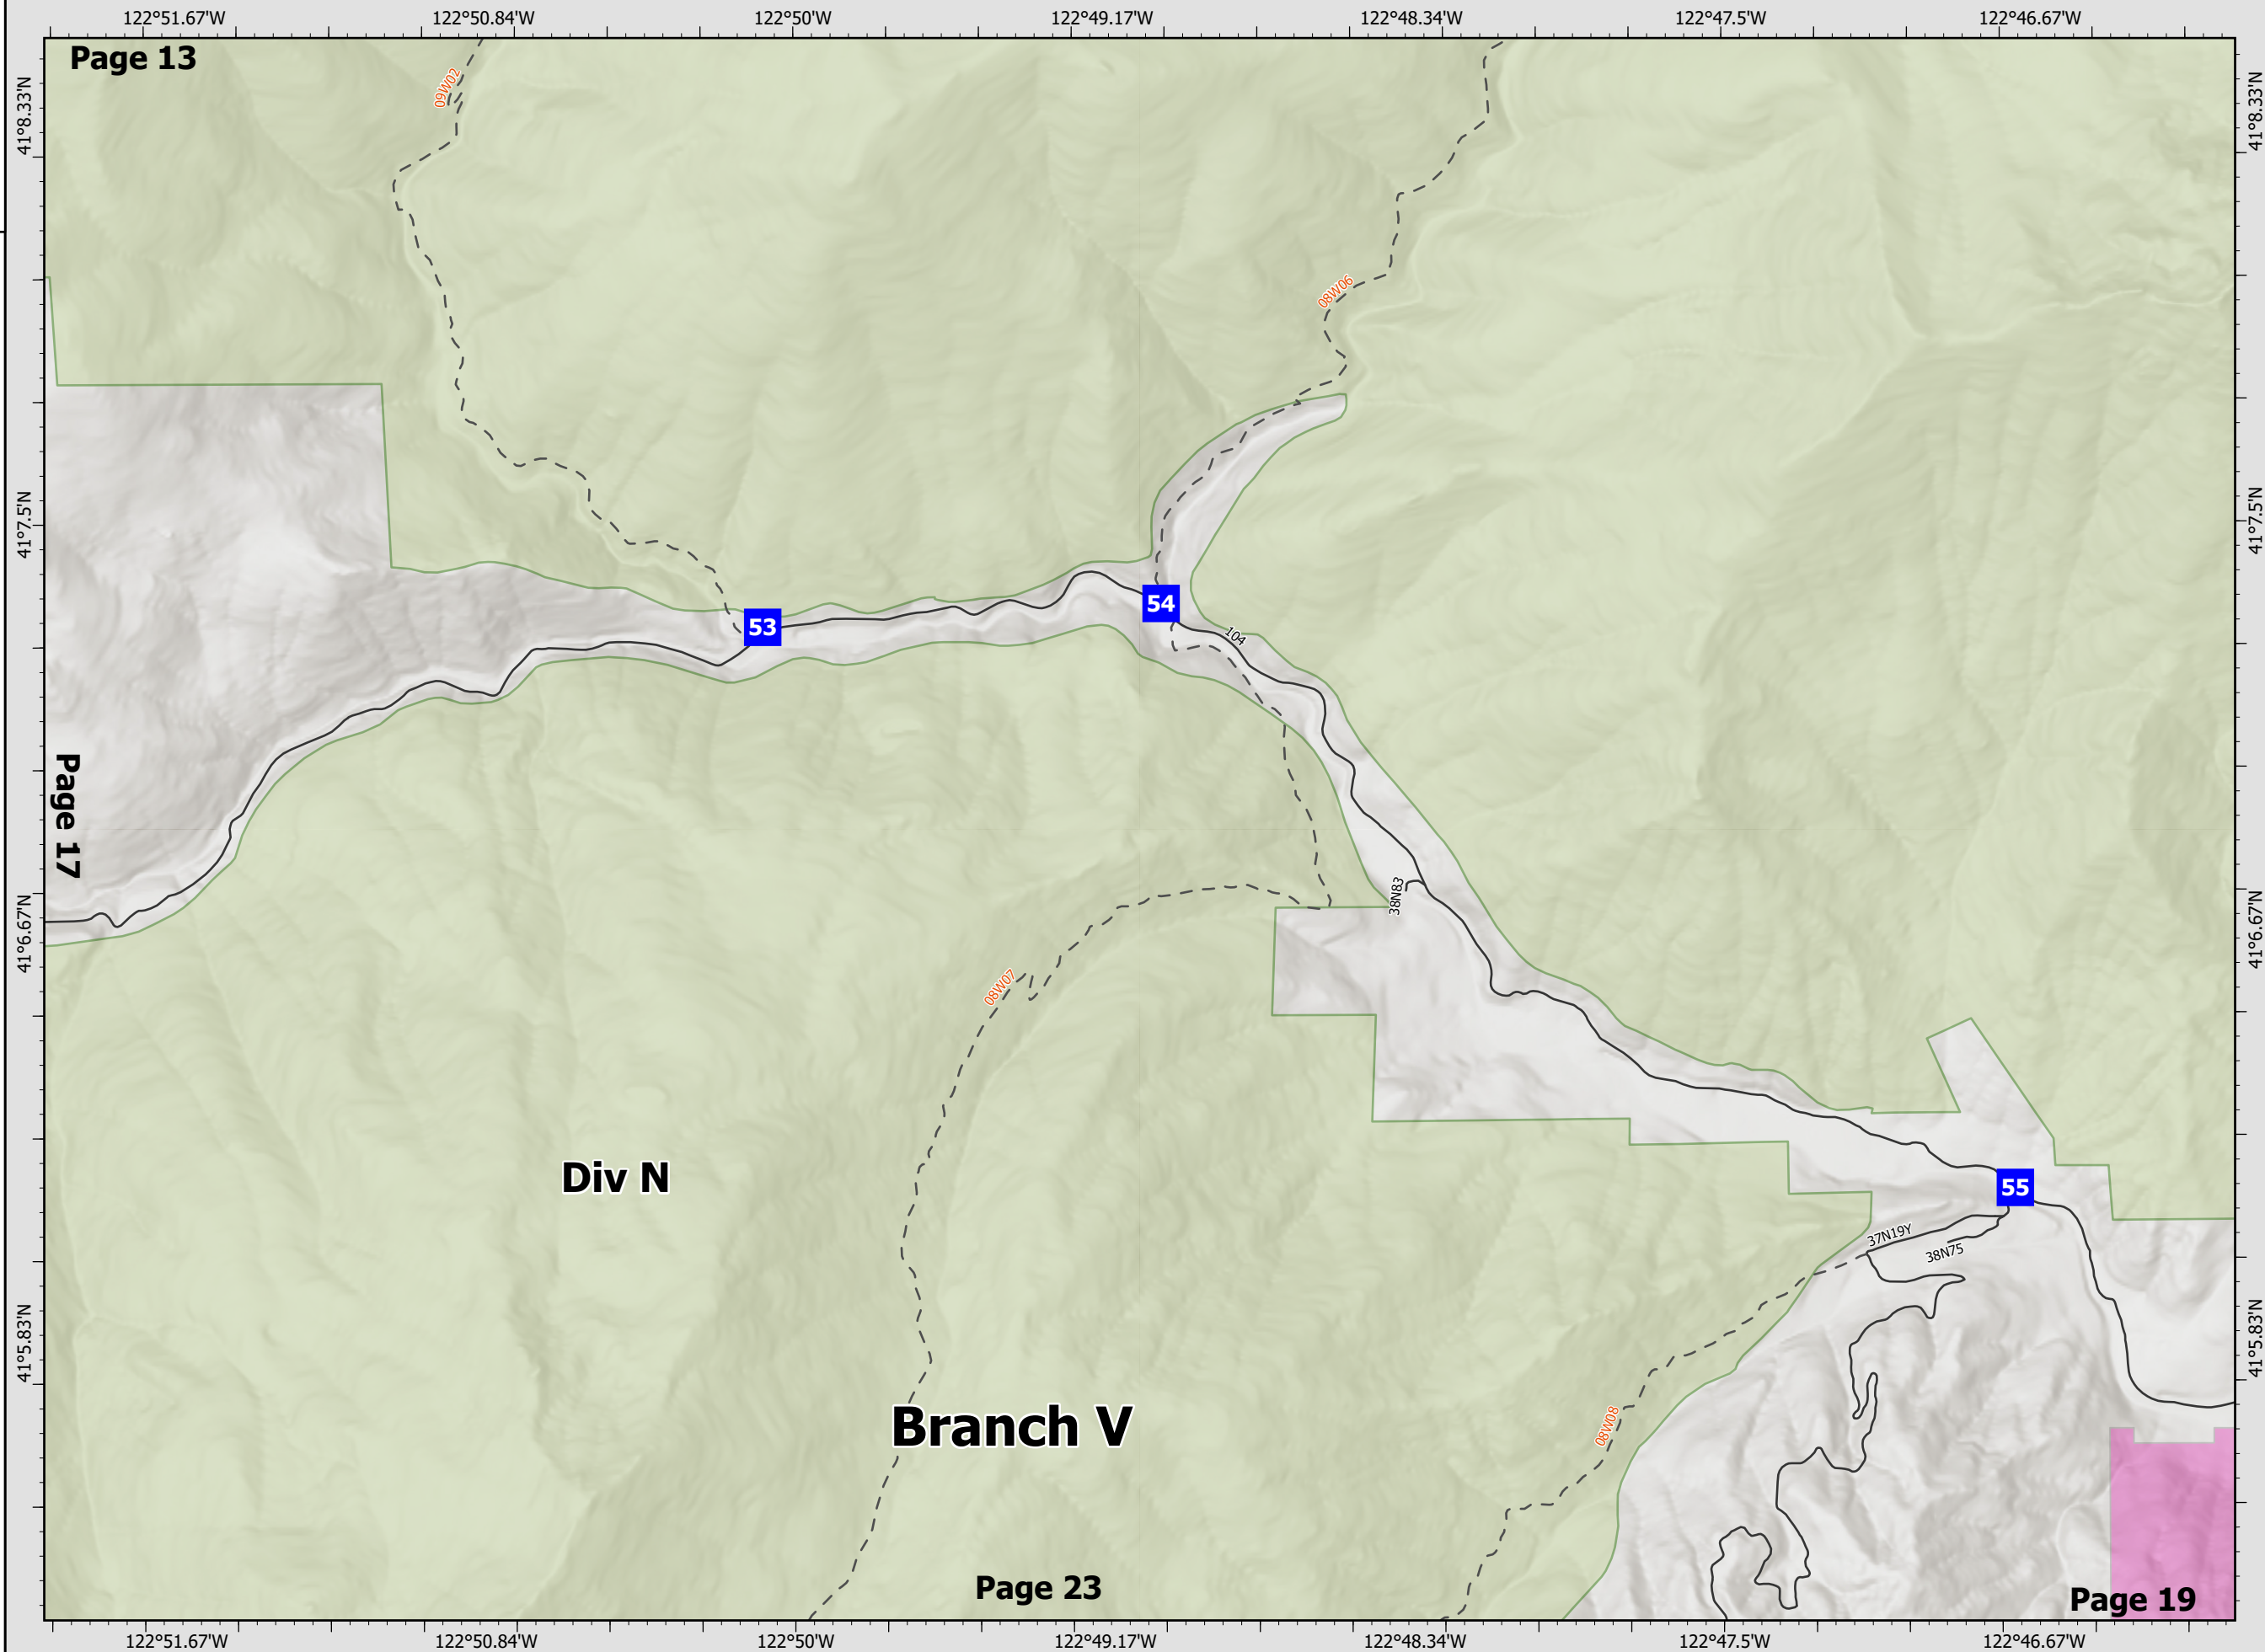

Datum: North American 1983