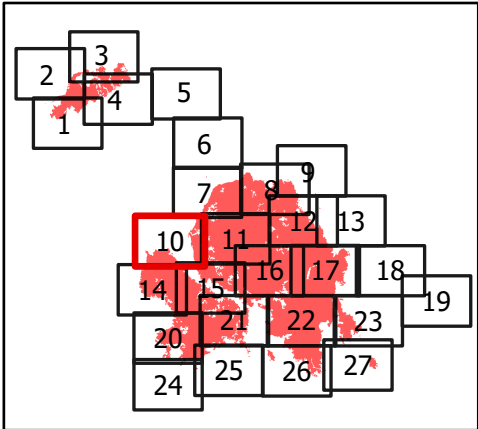

River Complex

CA-KNF-006385
8/23/21 07:00

85,220 acres
IR updated 8/22/21 12:00

- Wildfire Daily Fire Perimeter
- National Forest Boundary
- Division Break
- Drop Point
- Camp
- Wildfire Daily Fire Perimeter
- Wildfire Daily Fire Perimeter

BRANCH X DIV K & U Page 10 of 27