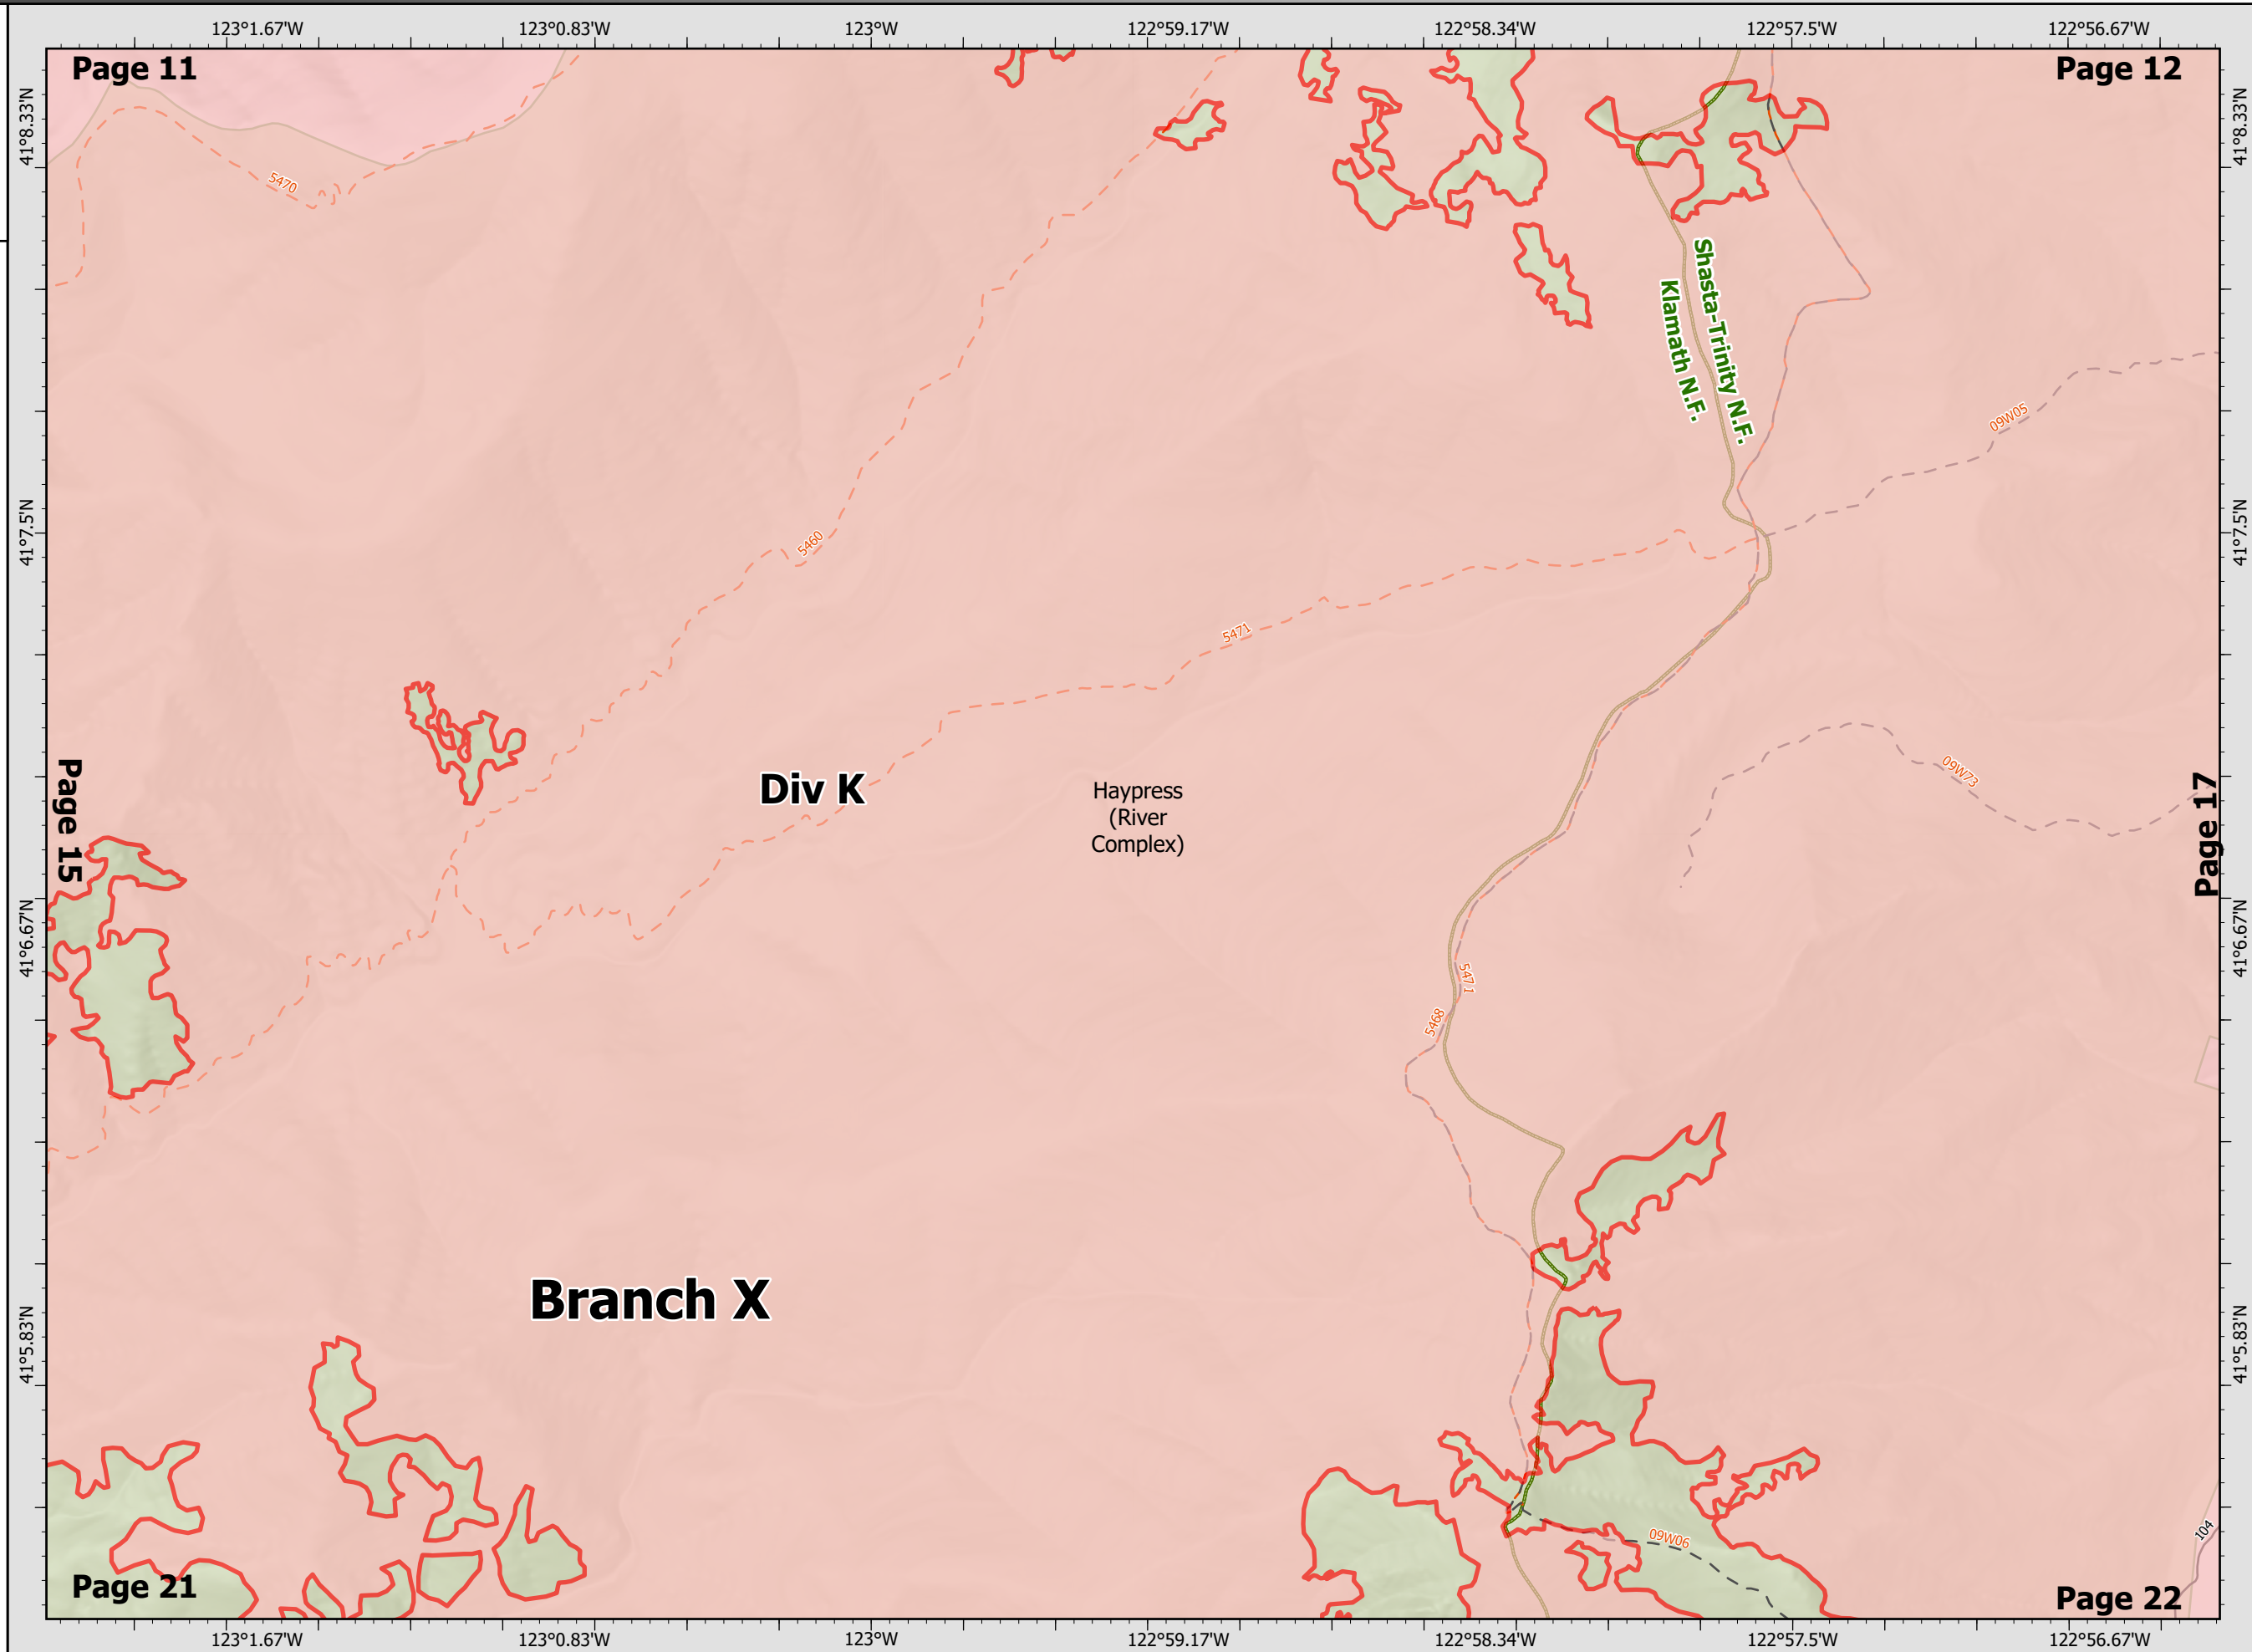

River Complex

CA-KNF-006385
8/23/21 07:00

85,220 acres
IR updated 8/22/21 12:00

- Wildfire Daily Fire Perimeter
- Wilderness Area
- National Forest Boundary
- Wildfire Daily Fire Perimeter
- Wildfire Daily Fire Perimeter

BRANCH V & X DIV Q, S & T Page 16 of 27