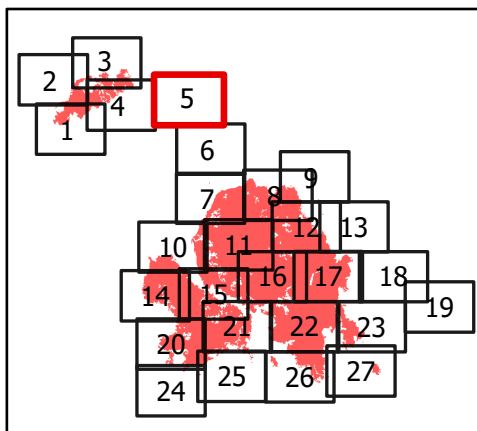

River Complex

CA-KNF-006385
8/23/21 07:00

85,220 acres
IR updated 8/22/21 12:00

- National Forest Boundary
- Drop Point
- Camp

BRANCH I DIV D Page 5 of 27