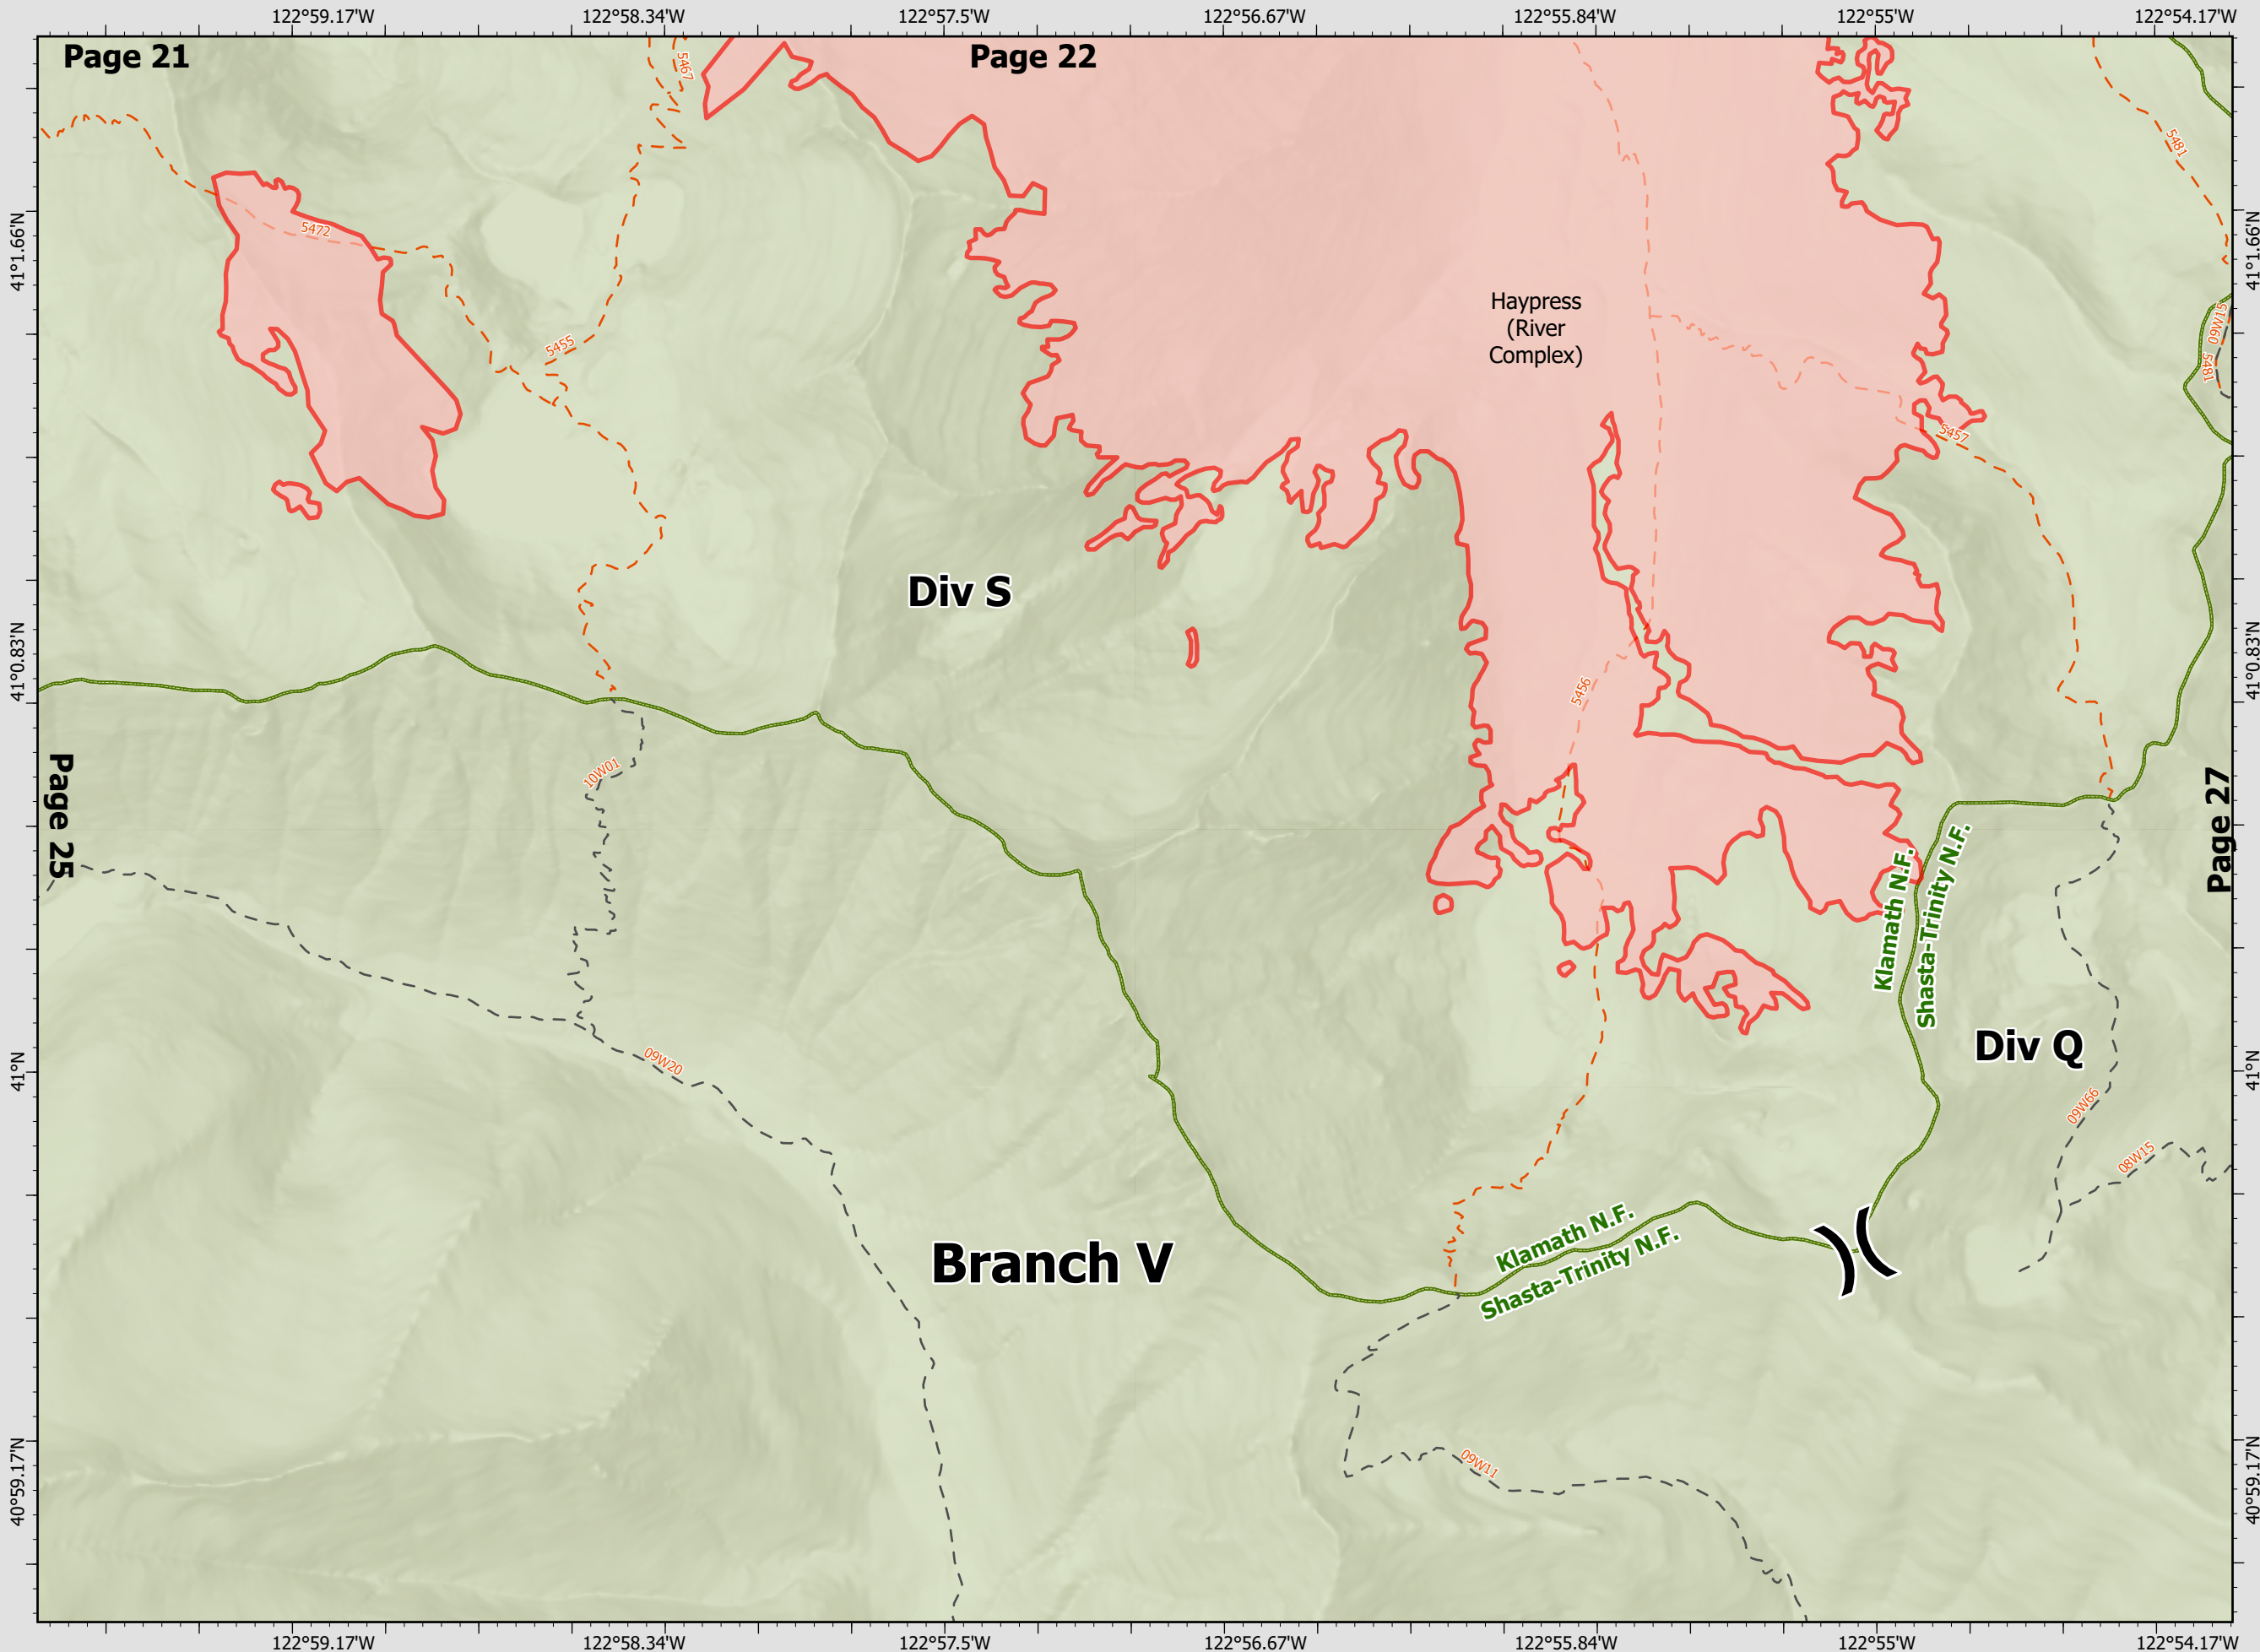

River Complex

CA-KNF-006385
8/23/21 07:00

85,220 acres
IR updated 8/22/21 12:00

- Wildfire Daily Fire Perimeter
- Wilderness Area
- National Forest Boundary
- Division Break
- Wildfire Daily Fire Perimeter
- Wildfire Daily Fire Perimeter

BRANCH V DIV Q & S Page 26 of 27