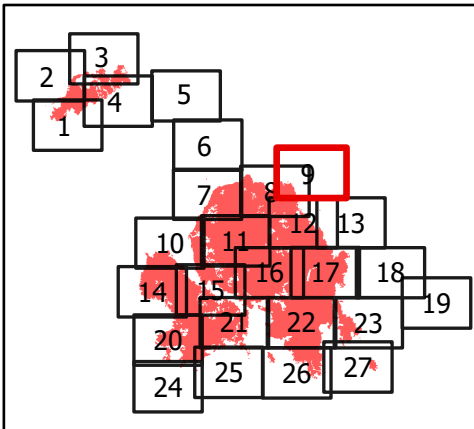

BRANCH X DIV L & M Page 9 of 27

Datum: North American 1983

Page 8

Page 12