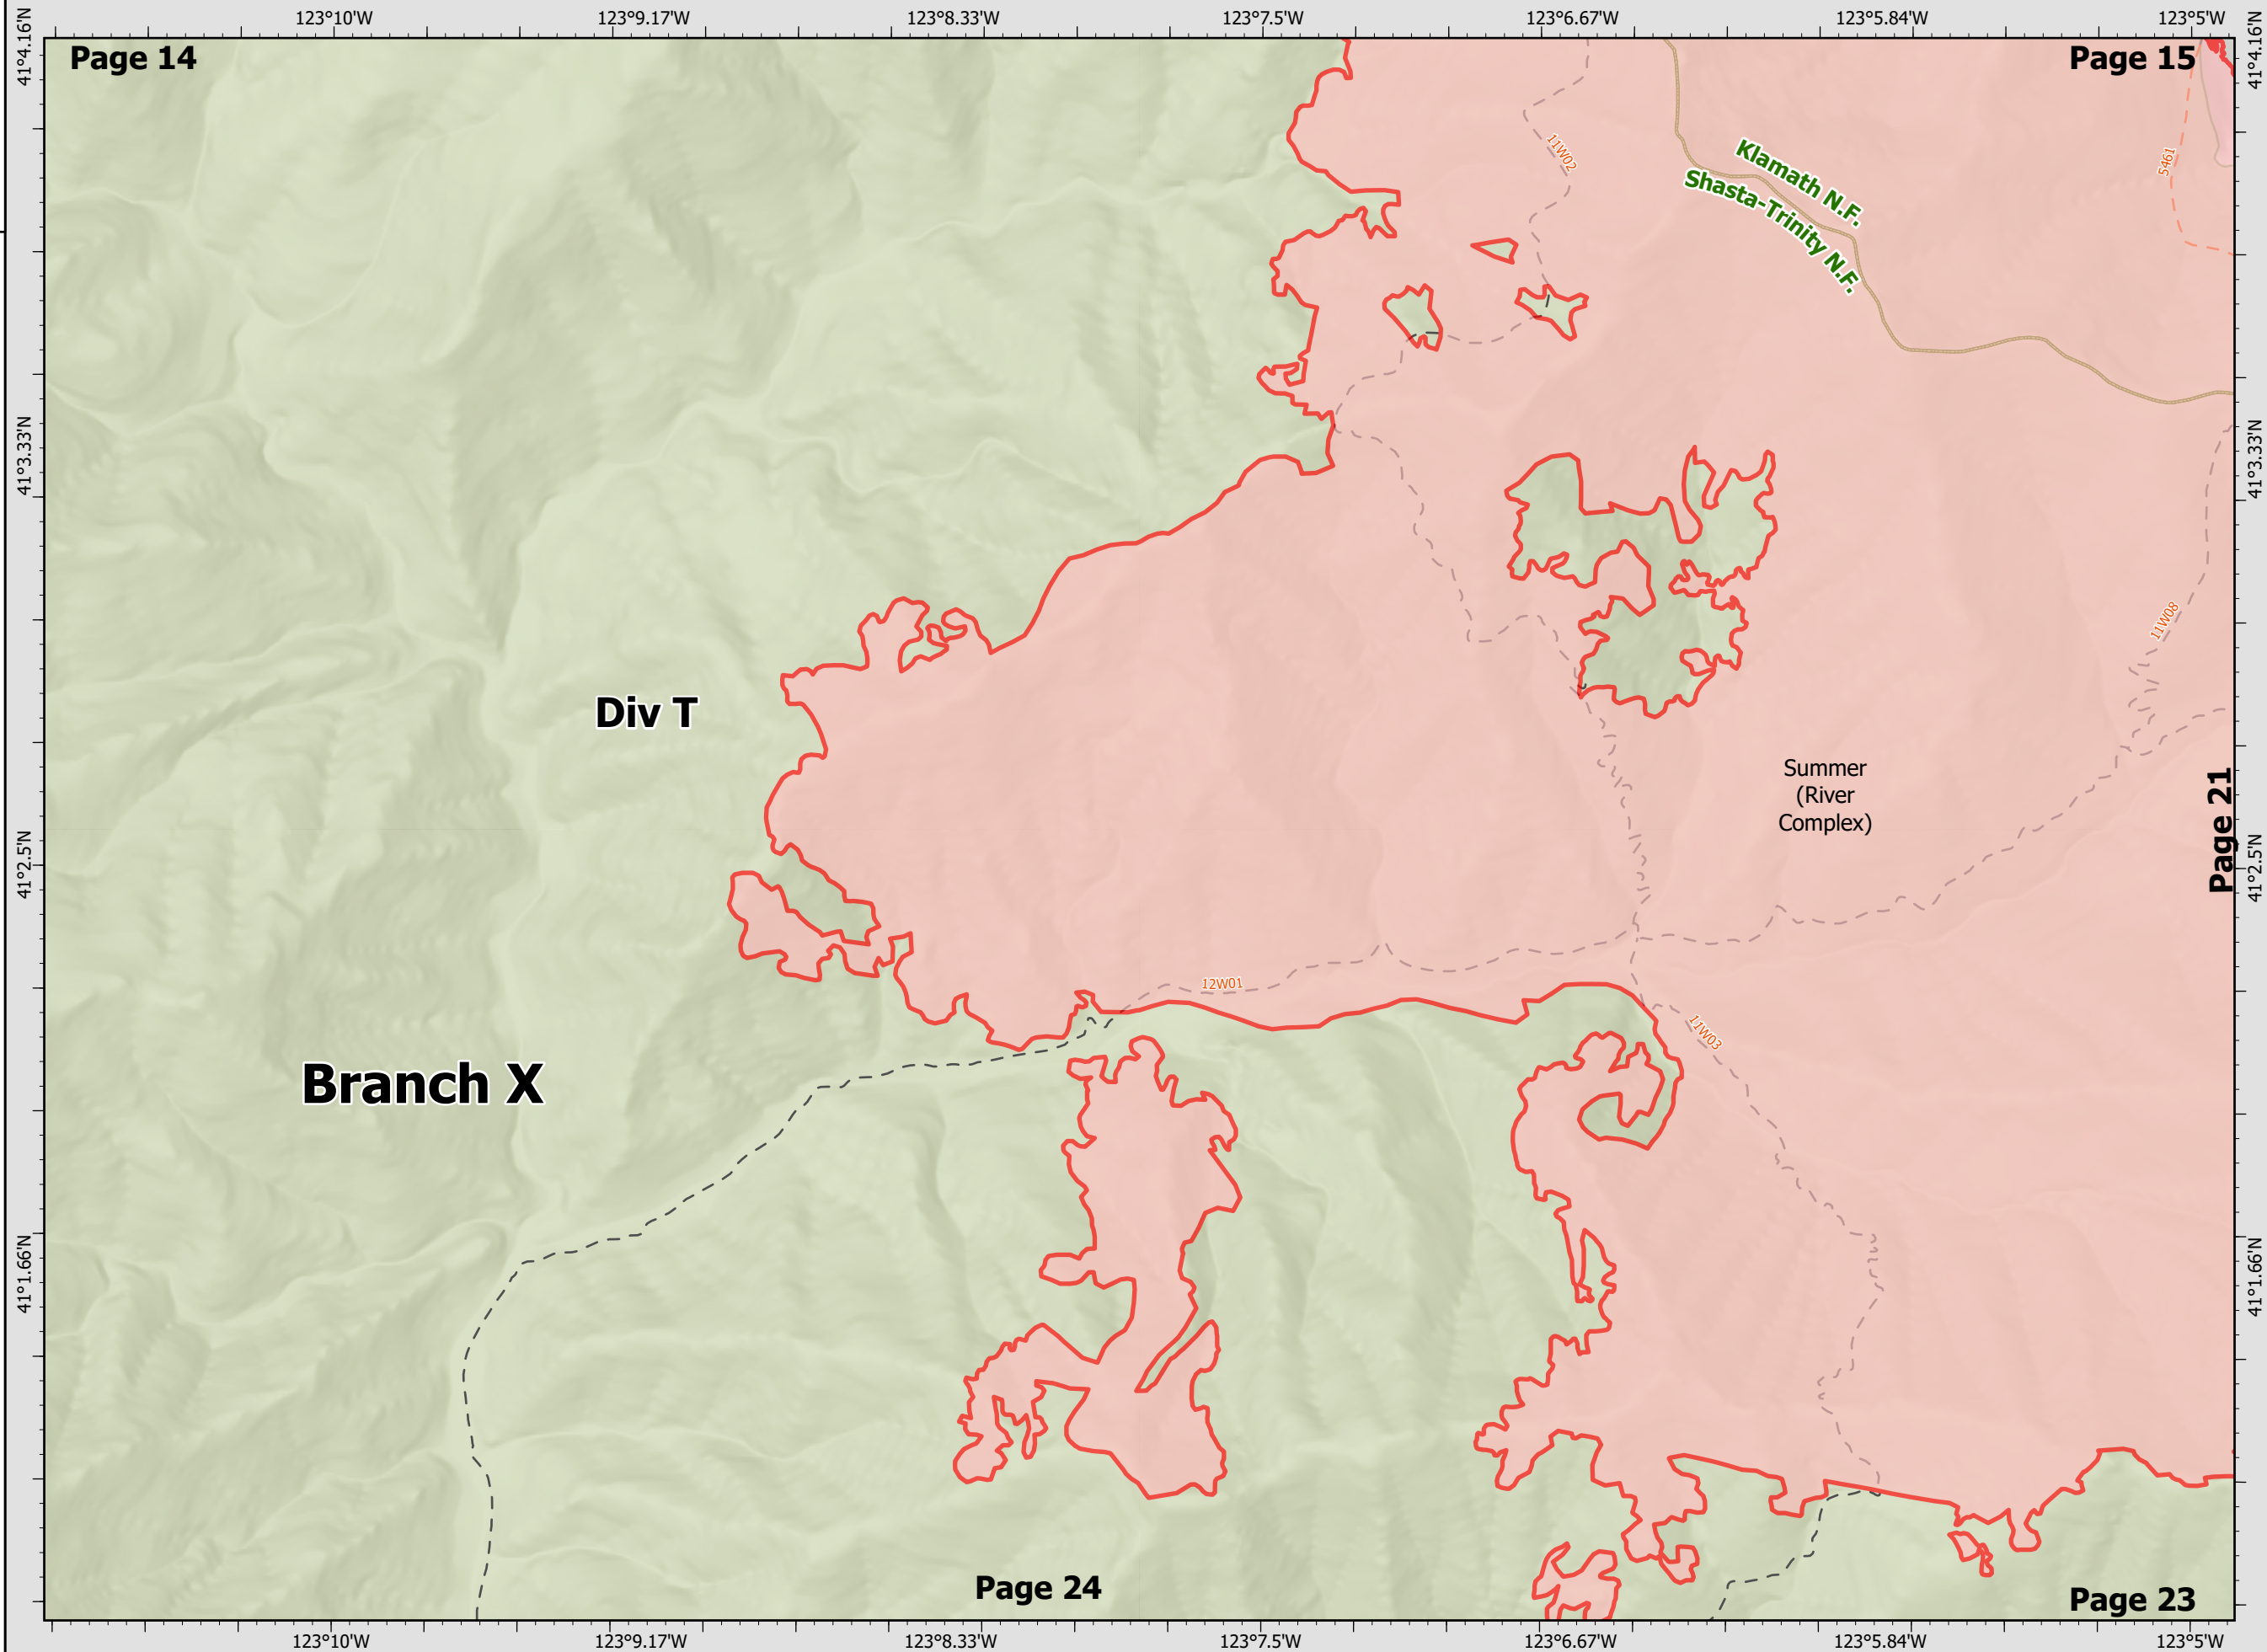

Datum: North American 1983