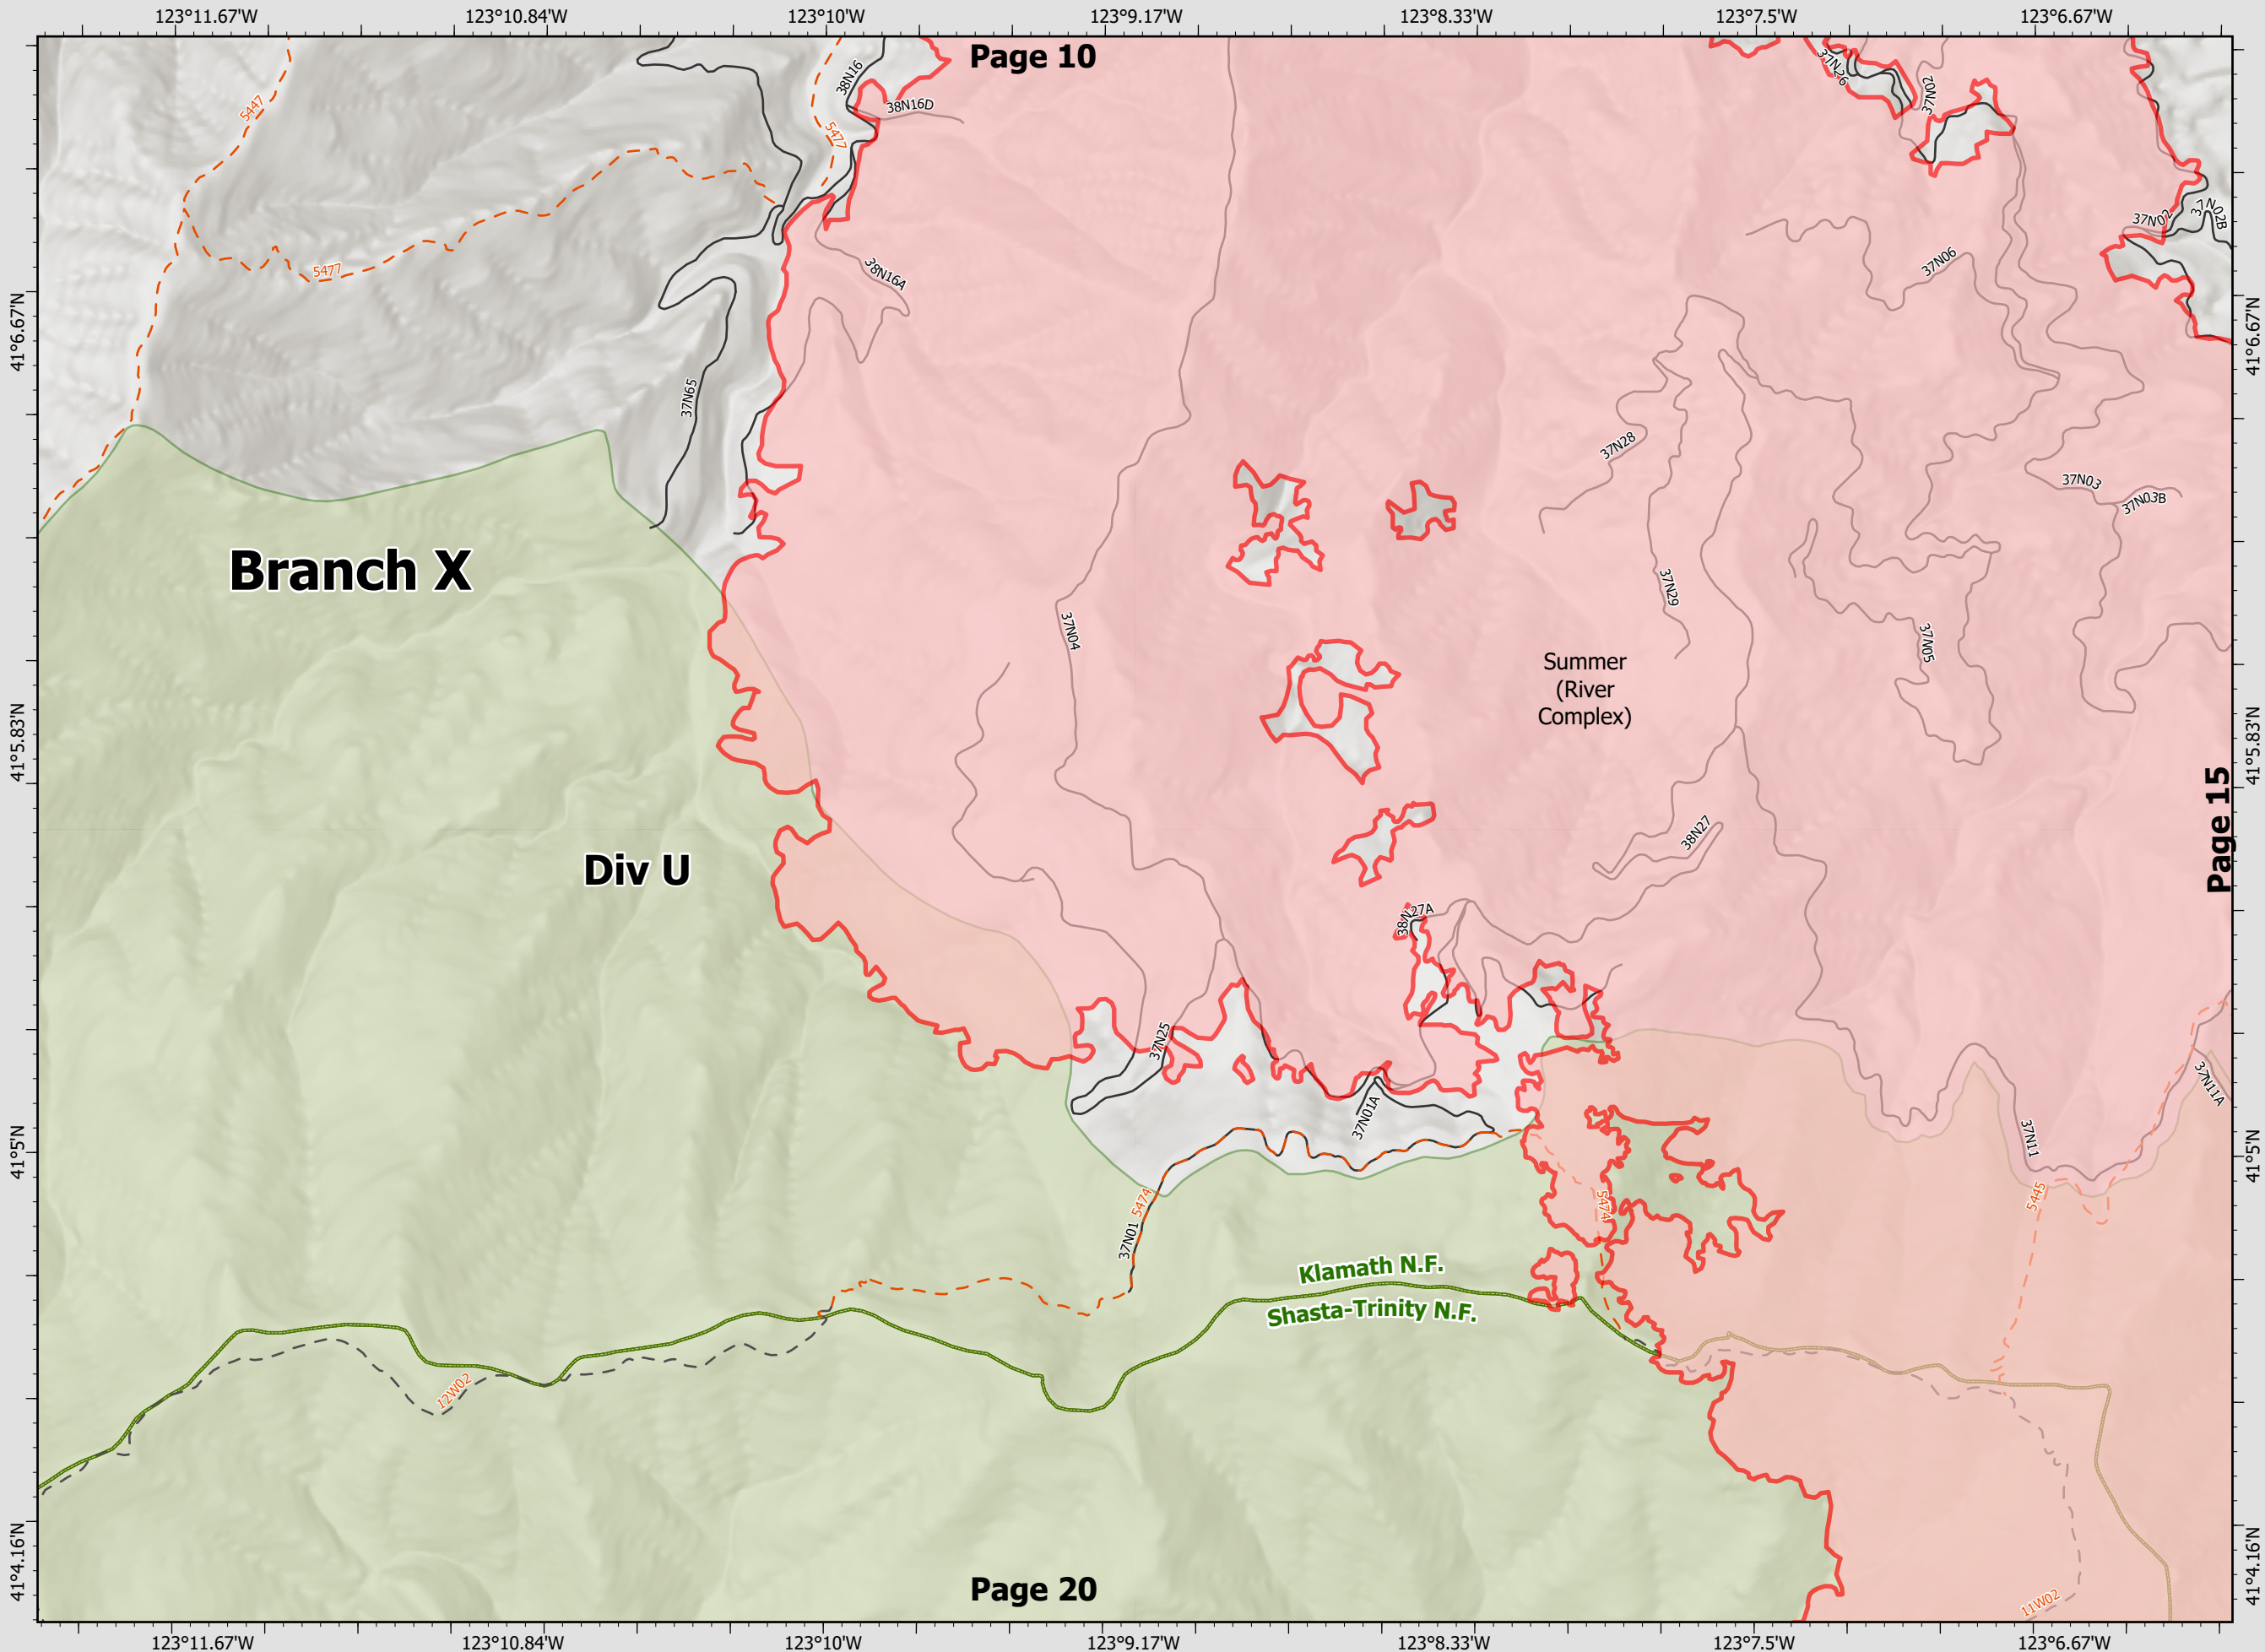

Datum: North American 1983