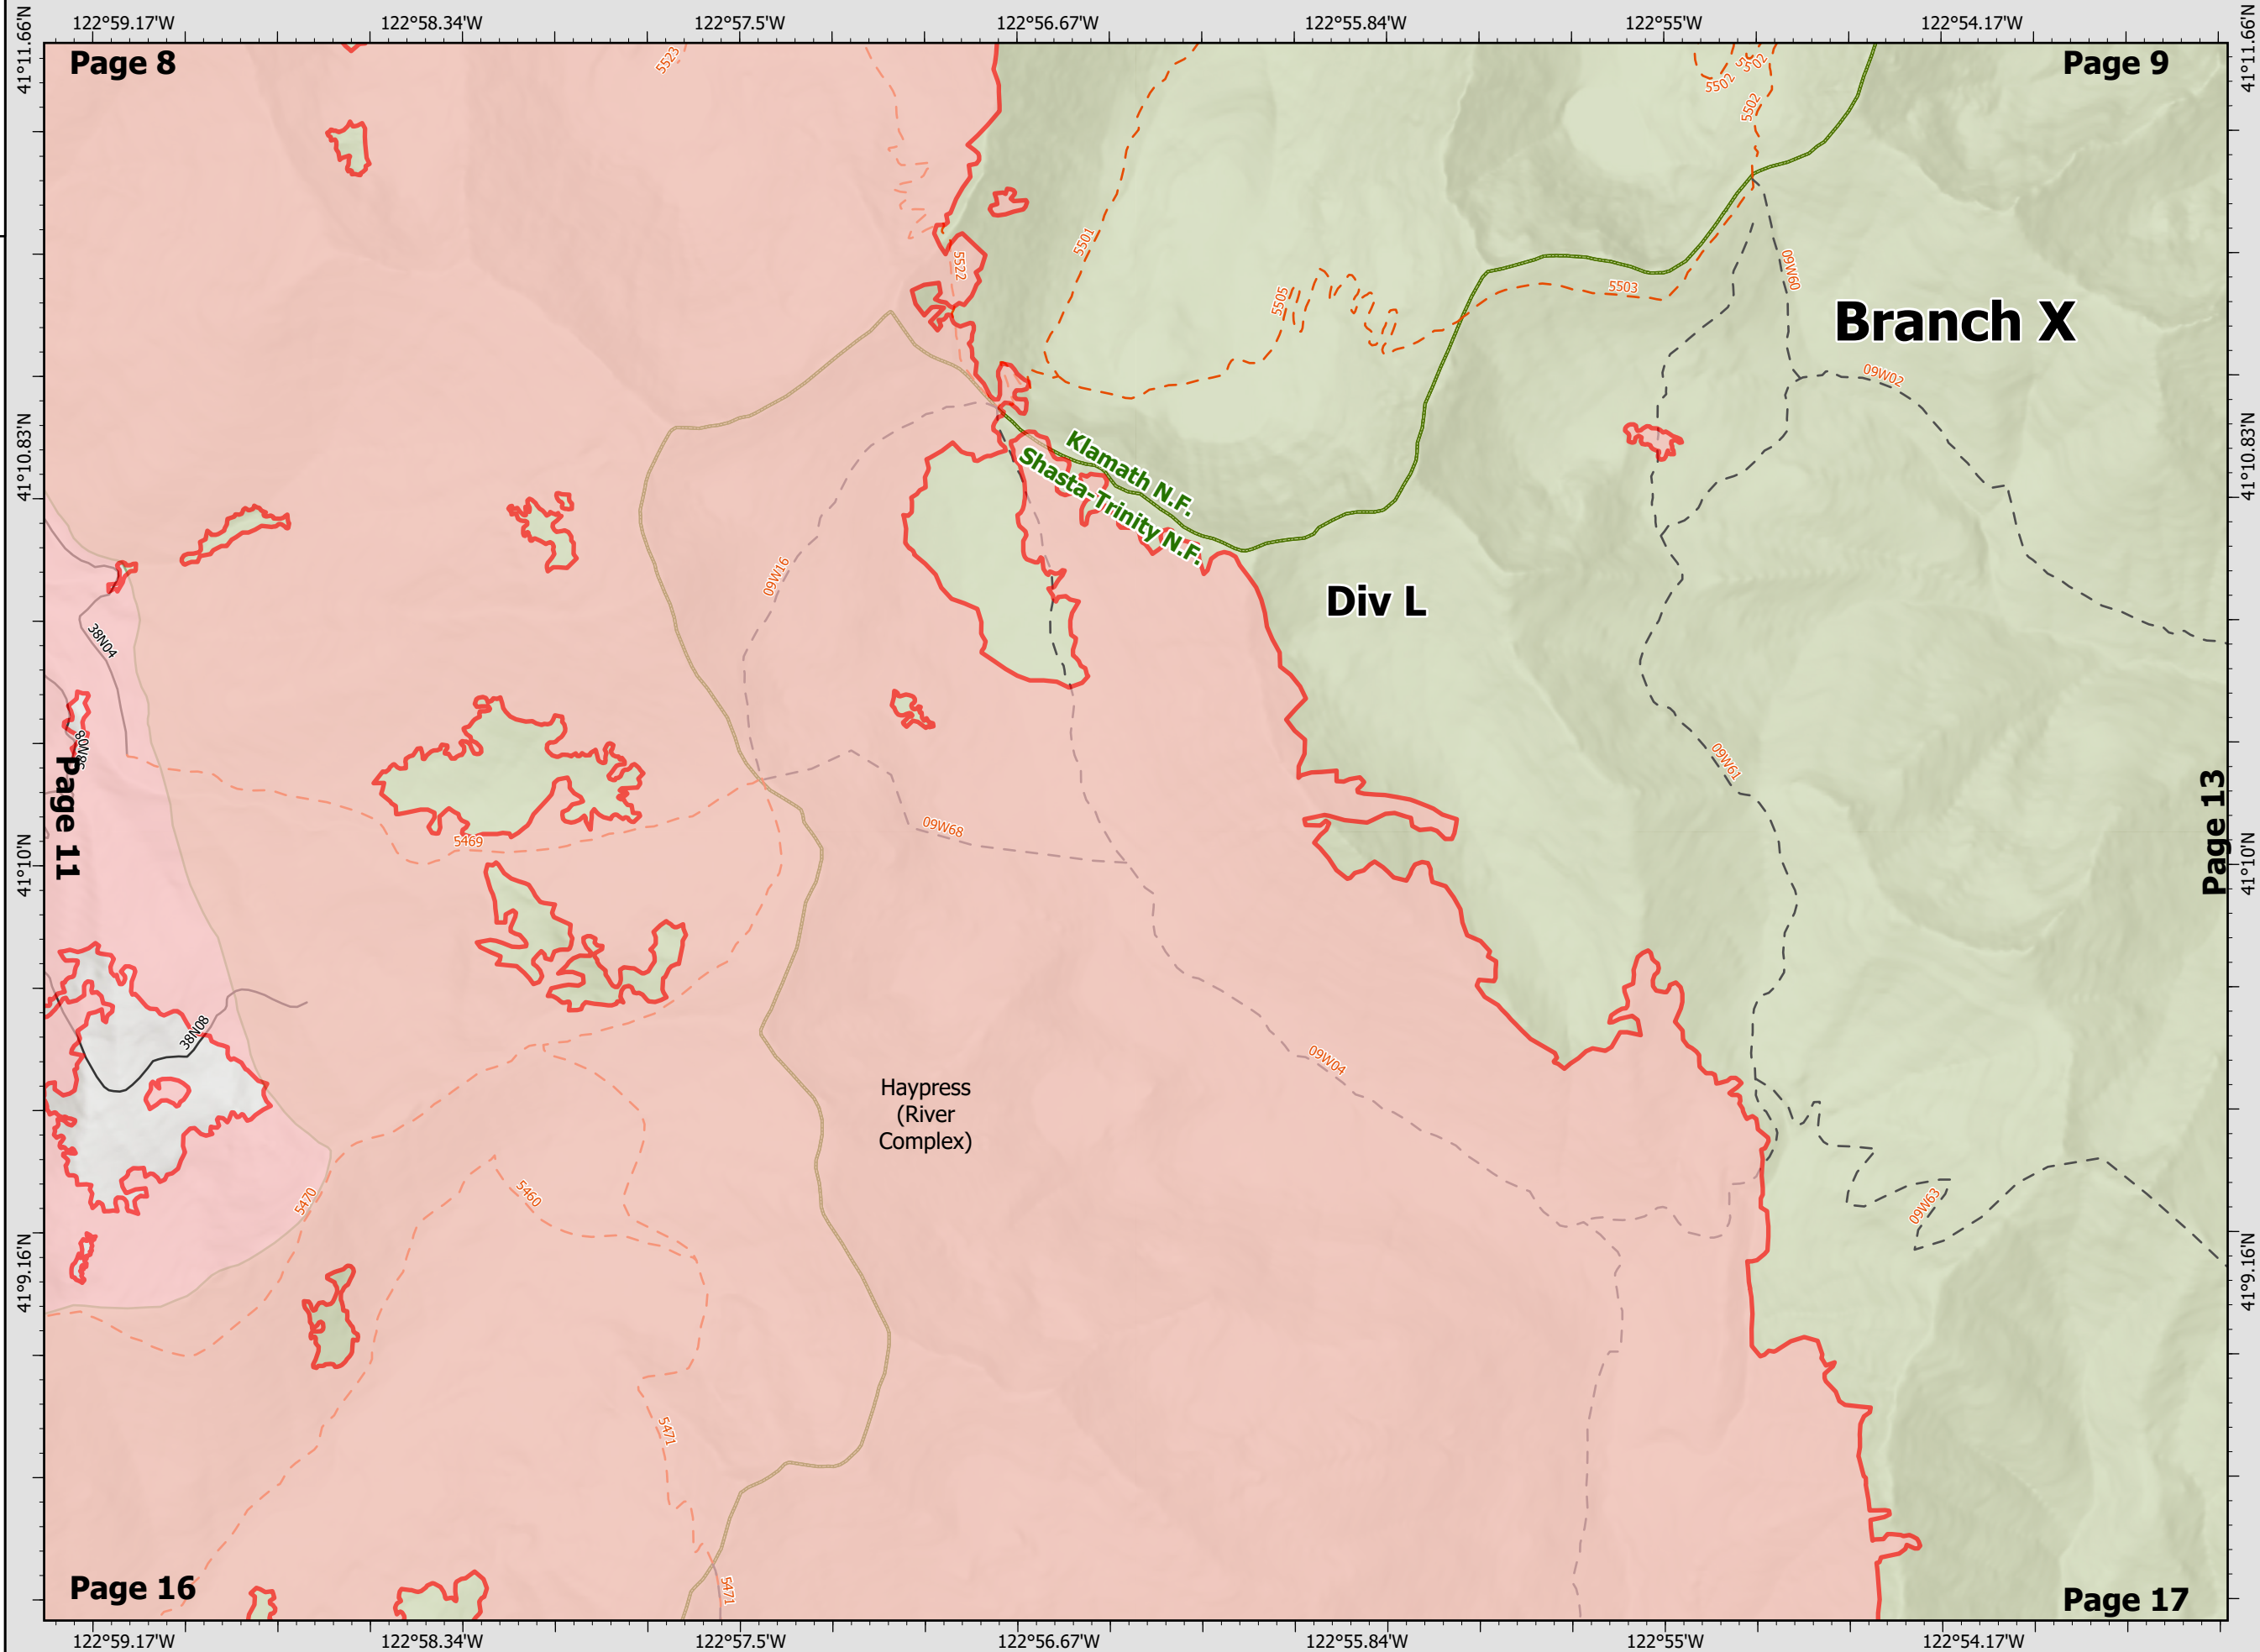

River Complex

CA-KNF-006385
8/23/21 07:00

85,220 acres
IR updated 8/22/21 12:00

- Wildfire Daily Fire Perimeter
- Wilderness Area
- National Forest Boundary
- Wildfire Daily Fire Perimeter
- Wildfire Daily Fire Perimeter

BRANCH X
DIV L & M
Page 12 of 27