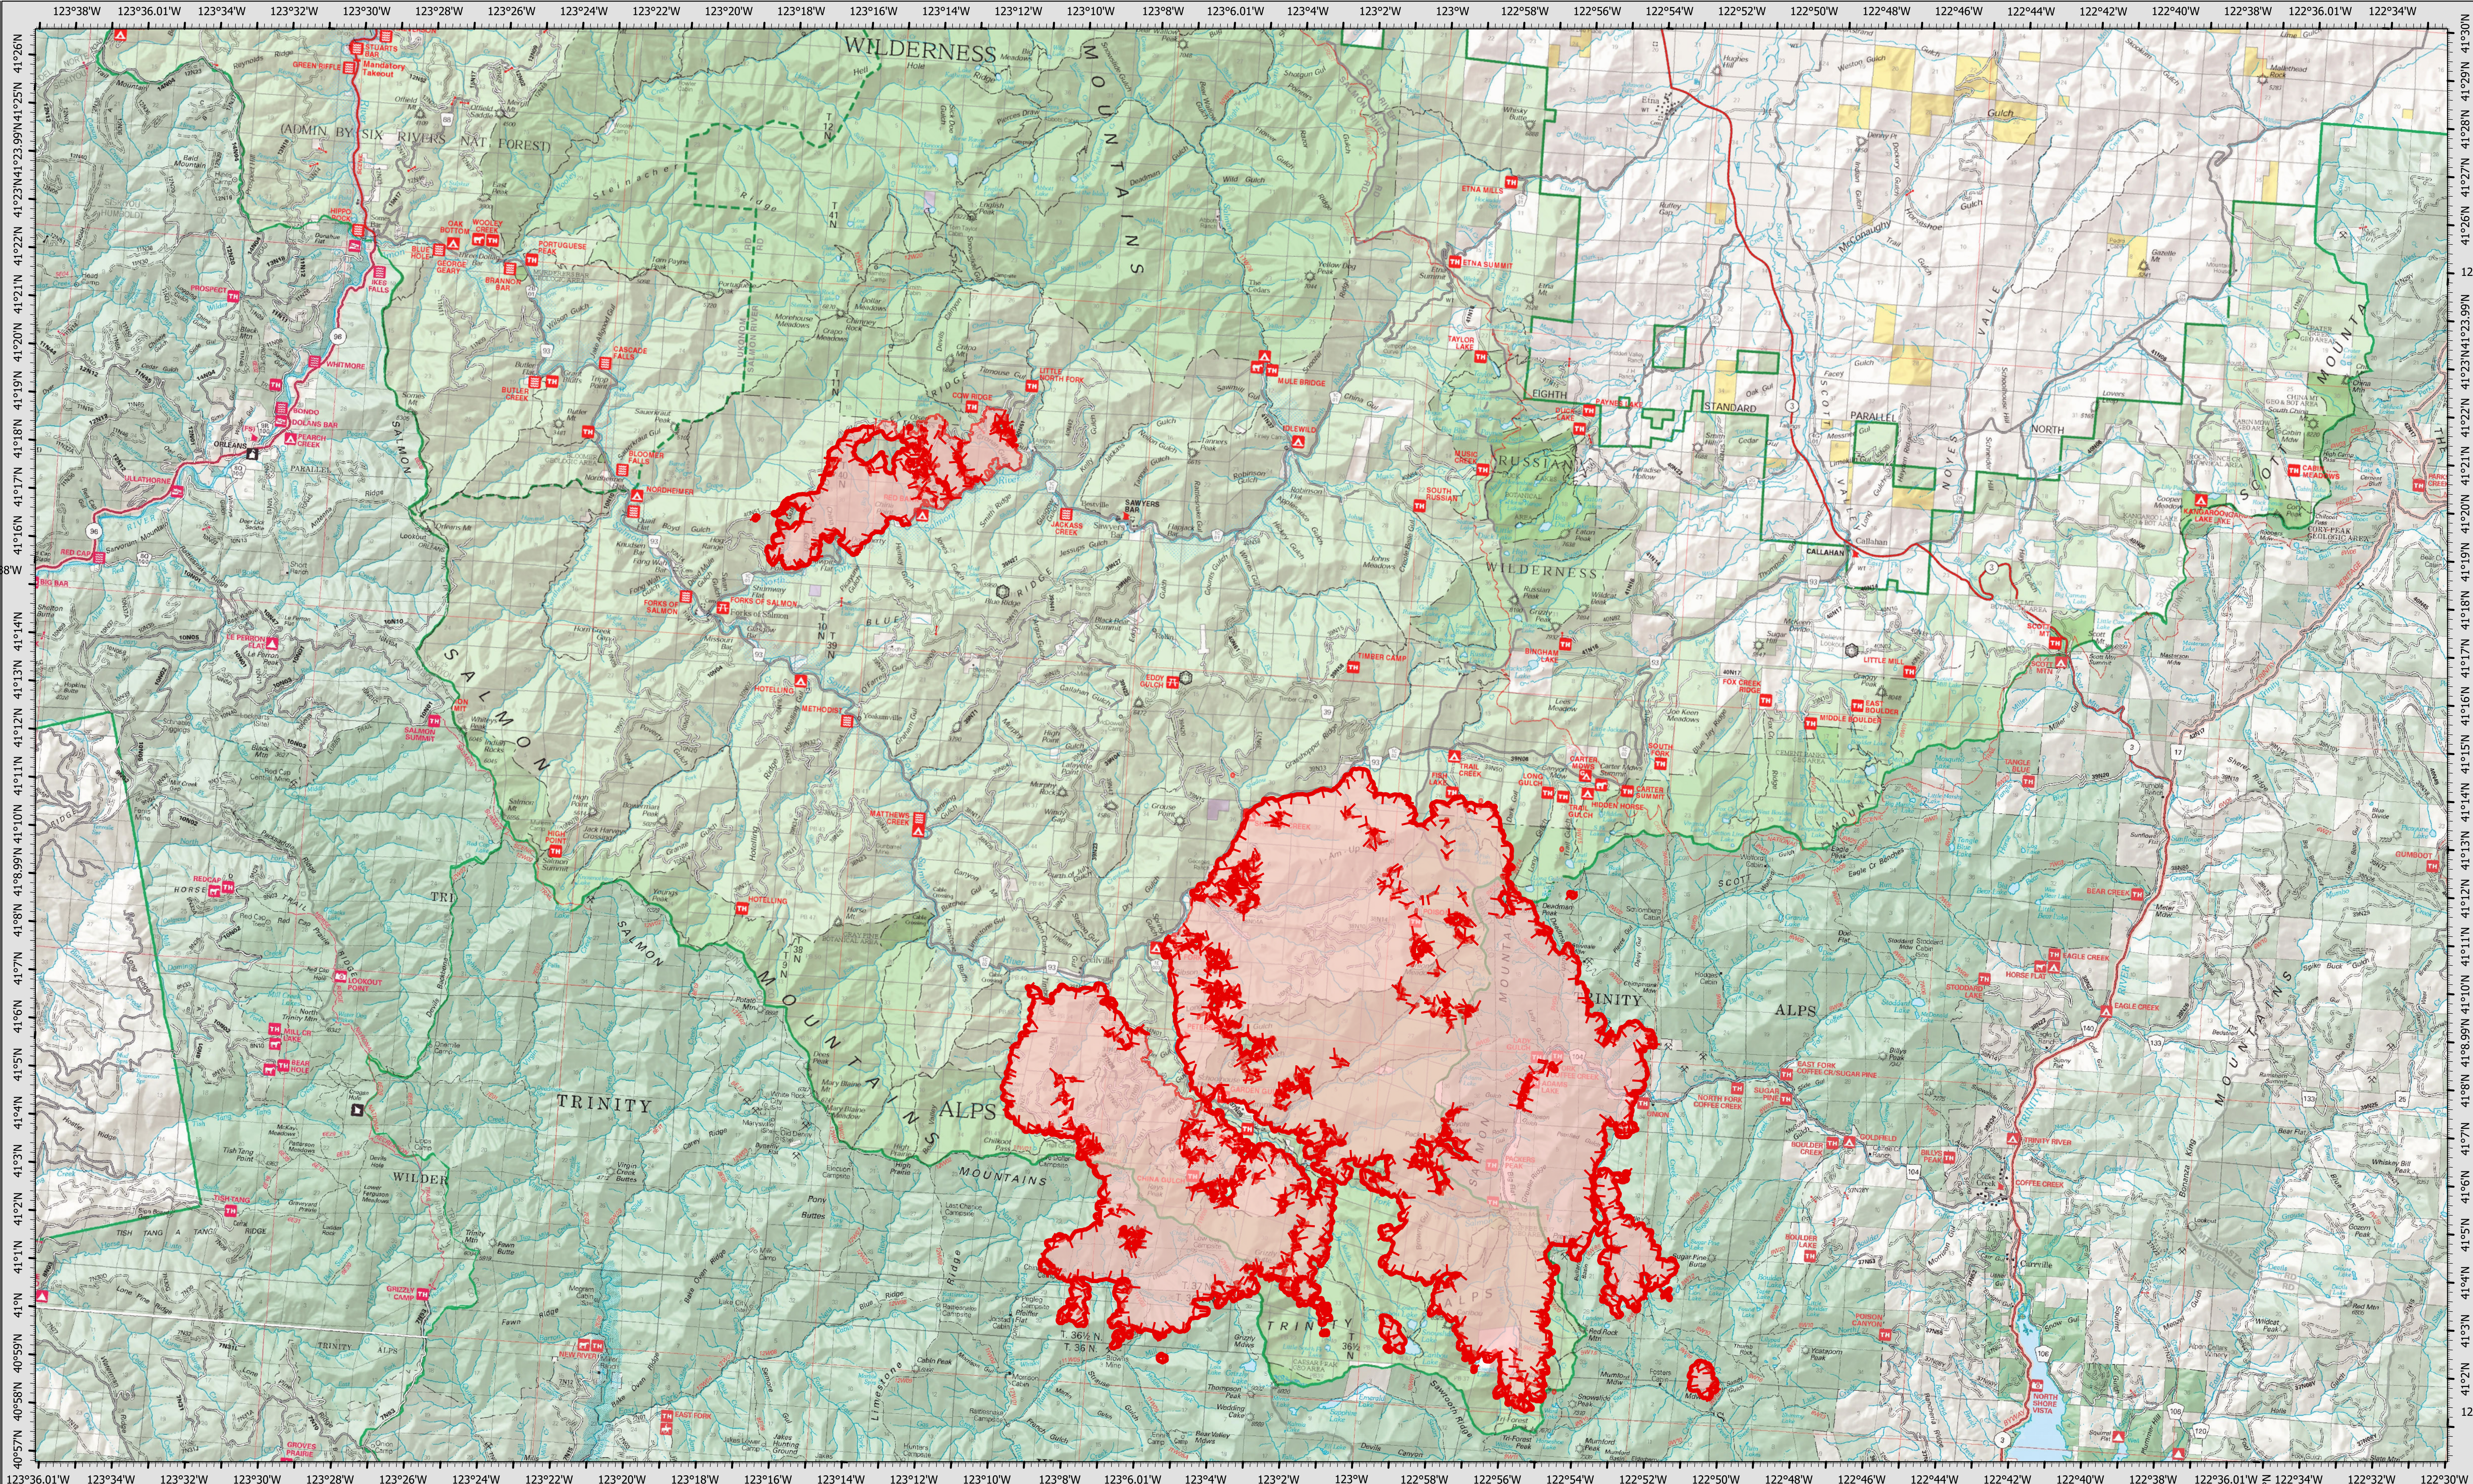

8/23/21 07:00

PUBLIC INFORMATION

**River Complex
CA-KNF-006385**

8/23/21 07:00

- Fire Edge
- Wildfire Daily Fire Perimeter

0 0.75 1.5 3 Miles
Datum: North American 1983