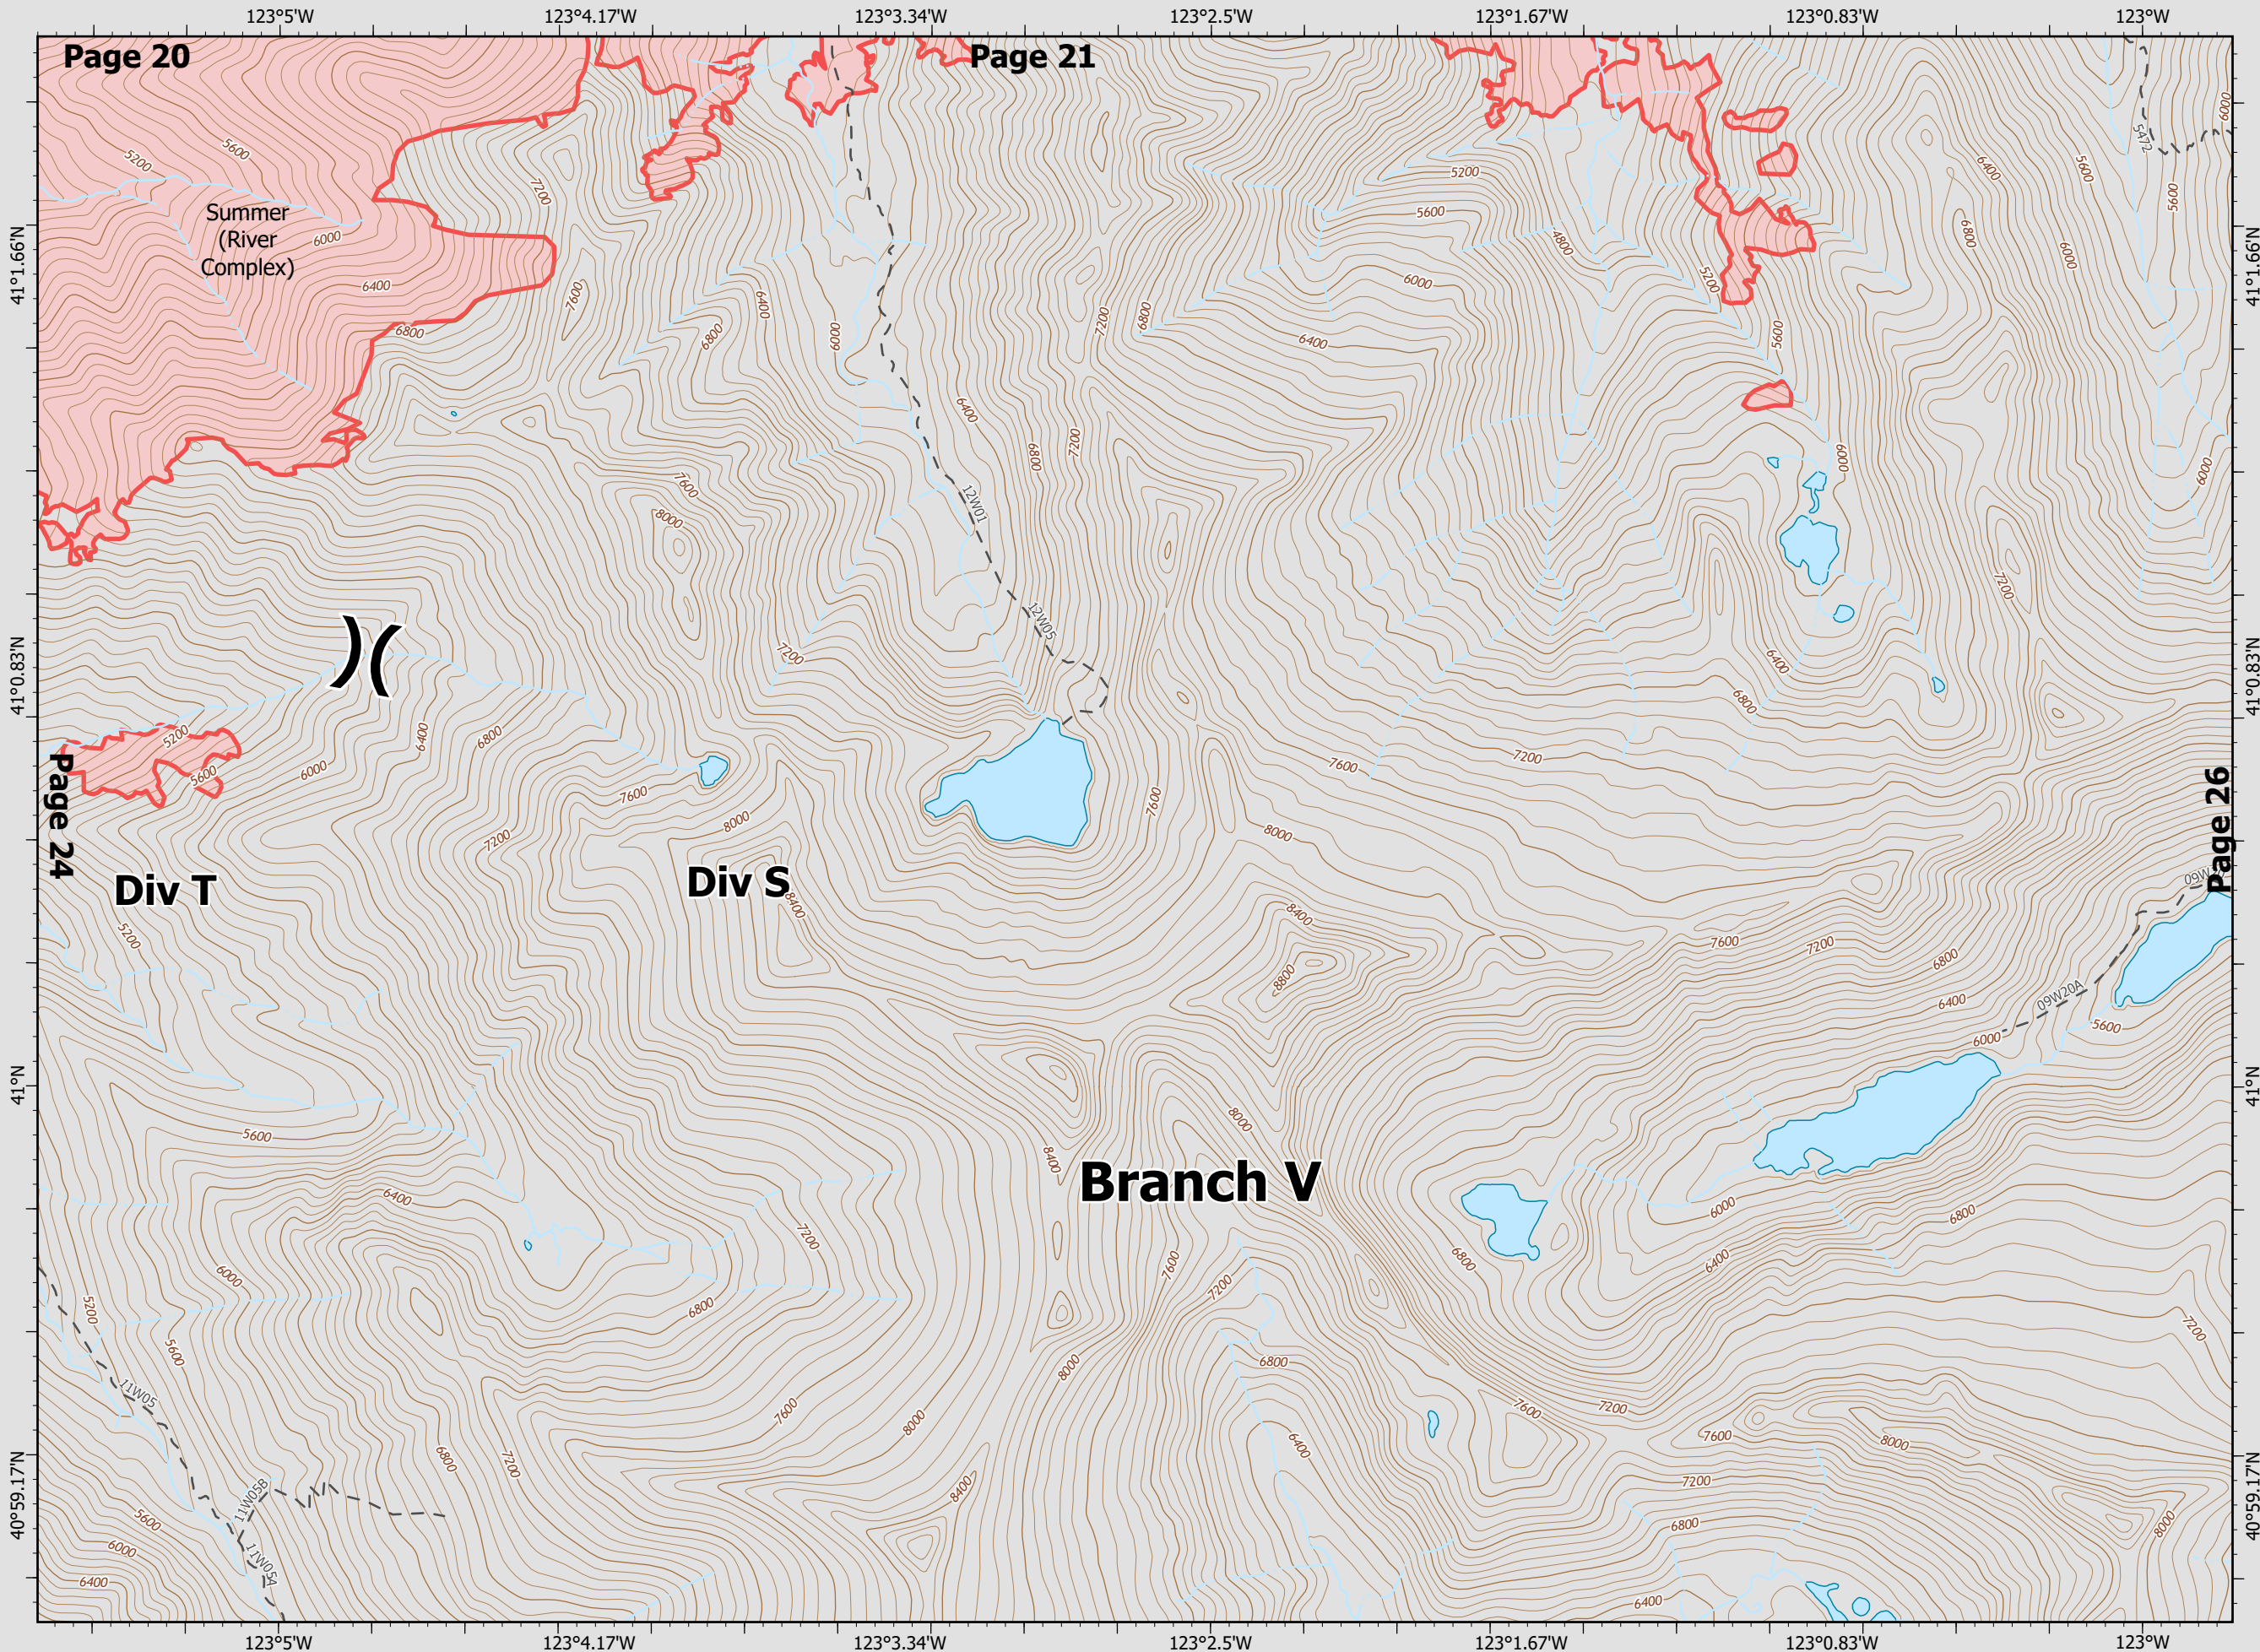

River Complex

CA-KNF-006385
8/25/21 07:00

86,492 acres
IR updated 8/25/21 12:00

- ( ) Division Break
- - - Trail
- ▭ Wildfire Daily Fire Perimeter

BRANCH V
DIV S & T
Page 25 of 28