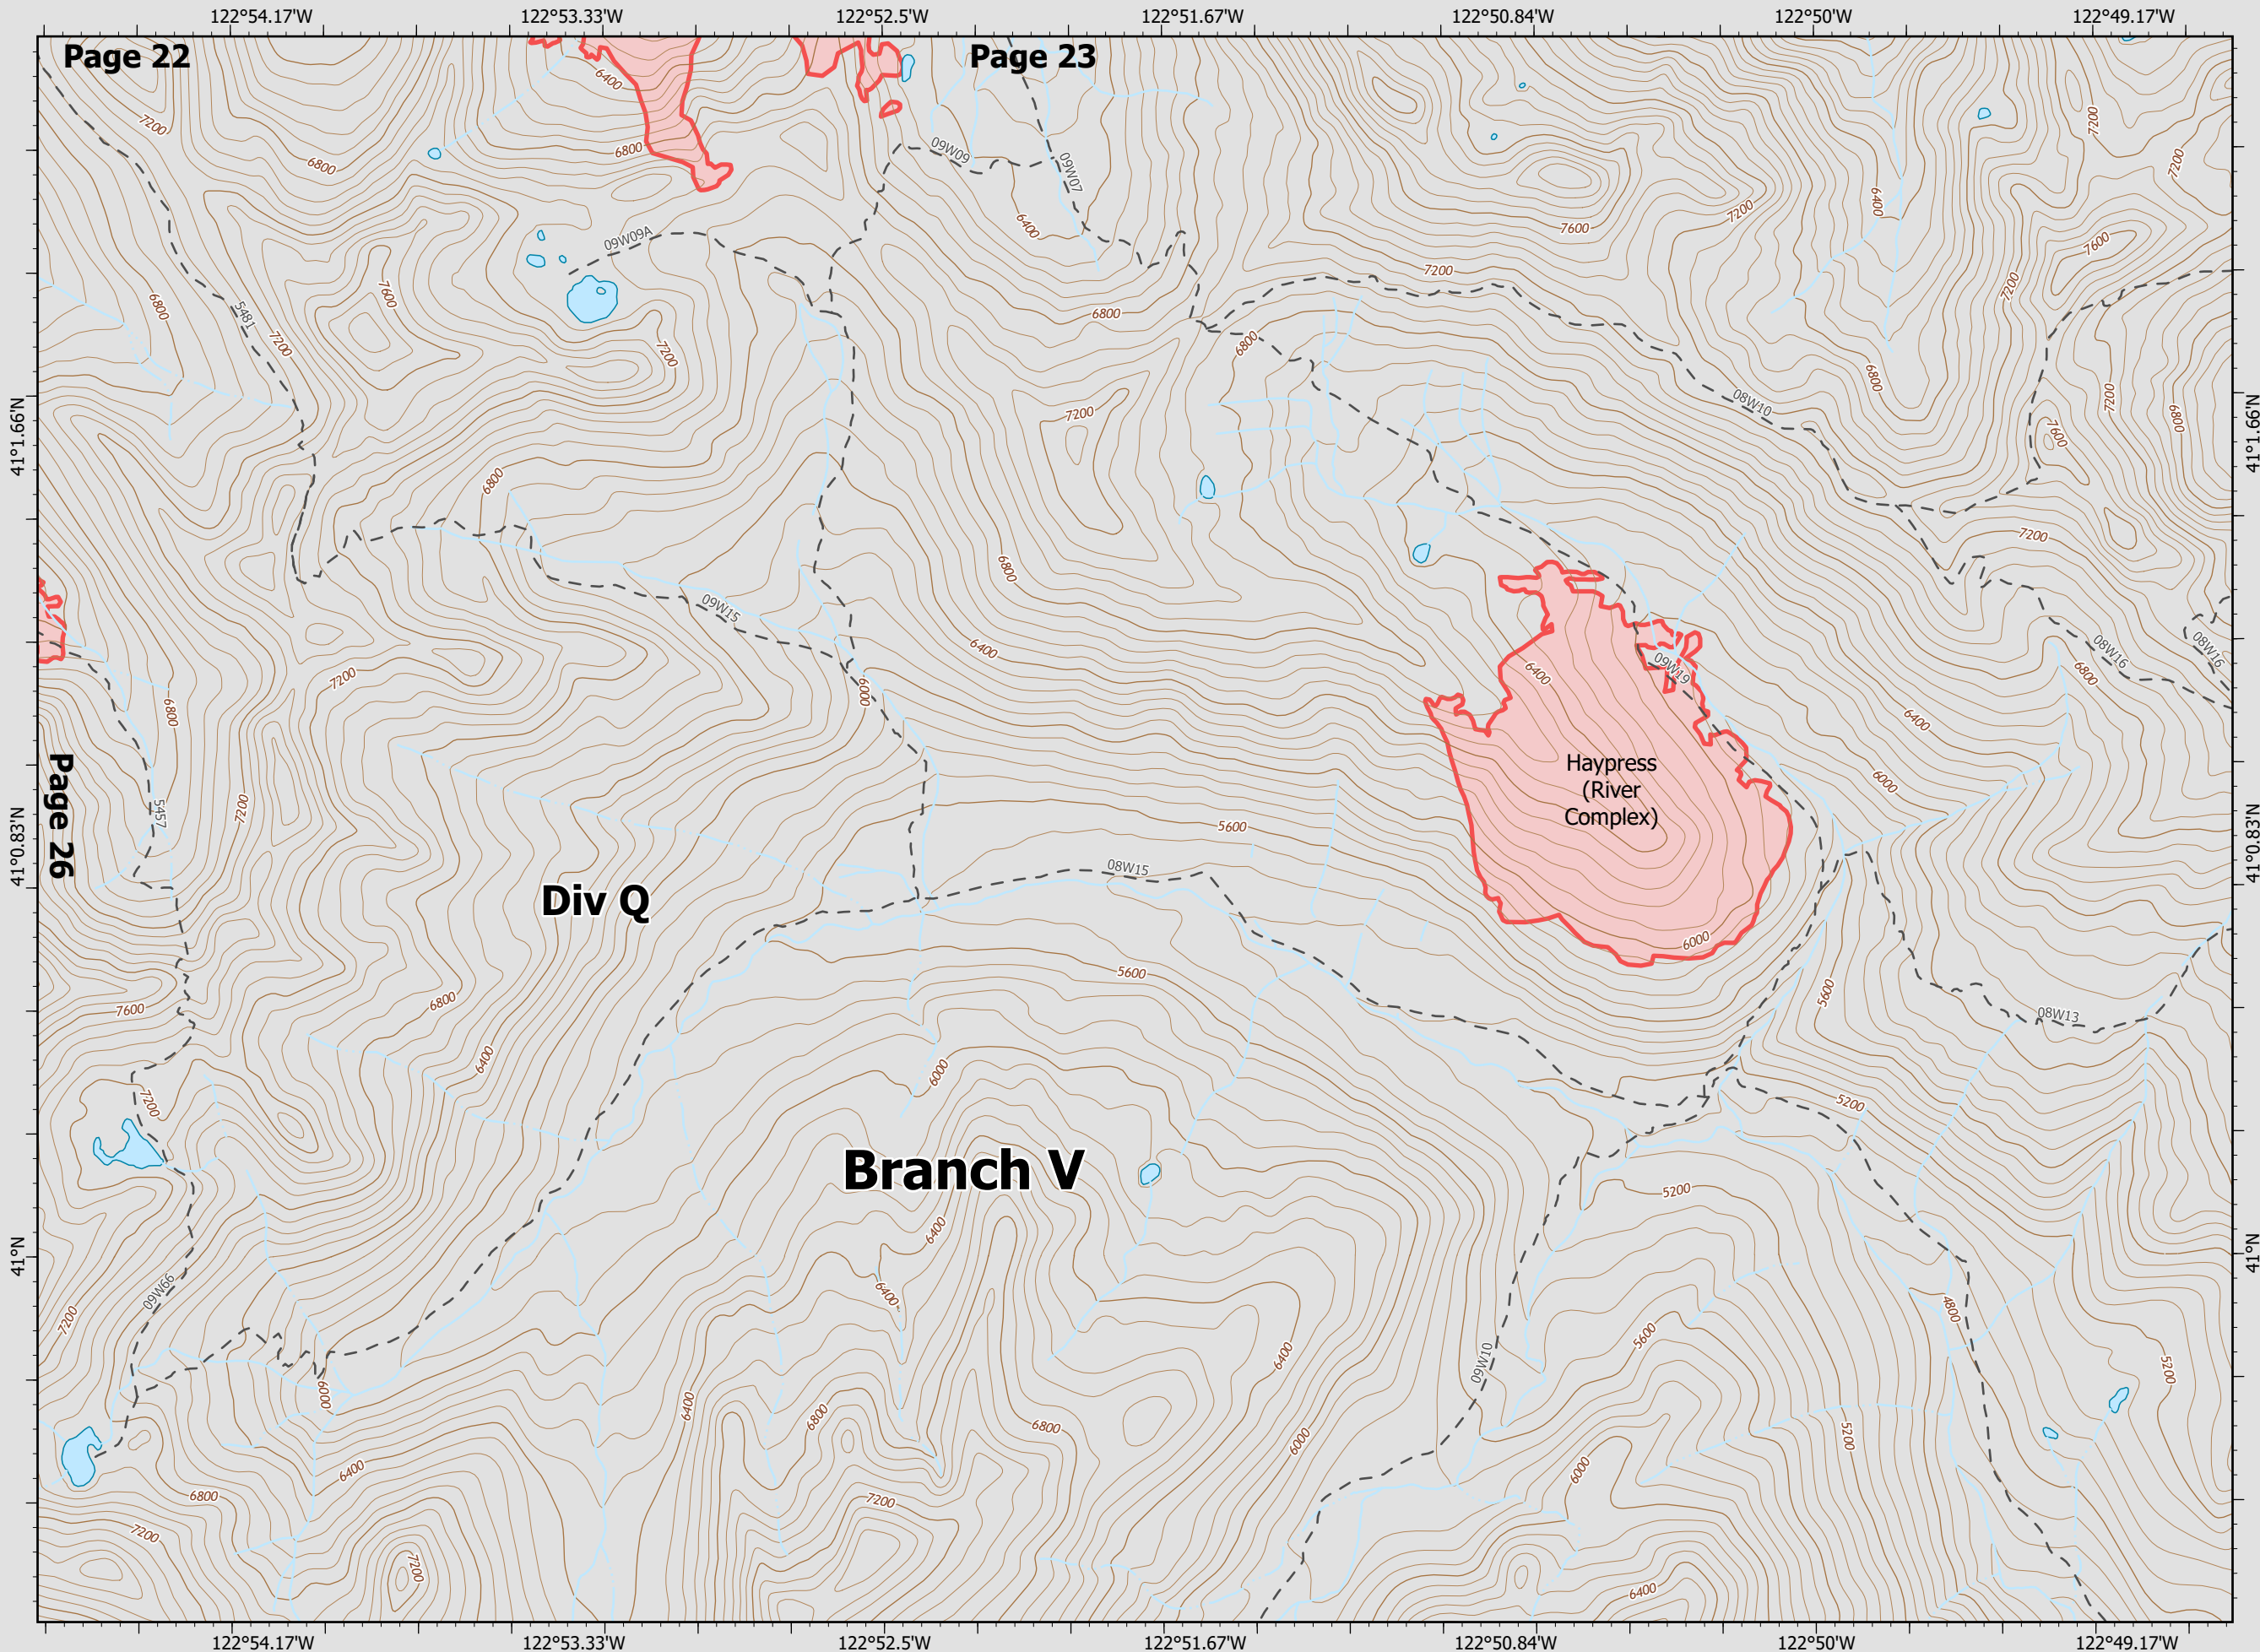

Datum: North American 1983