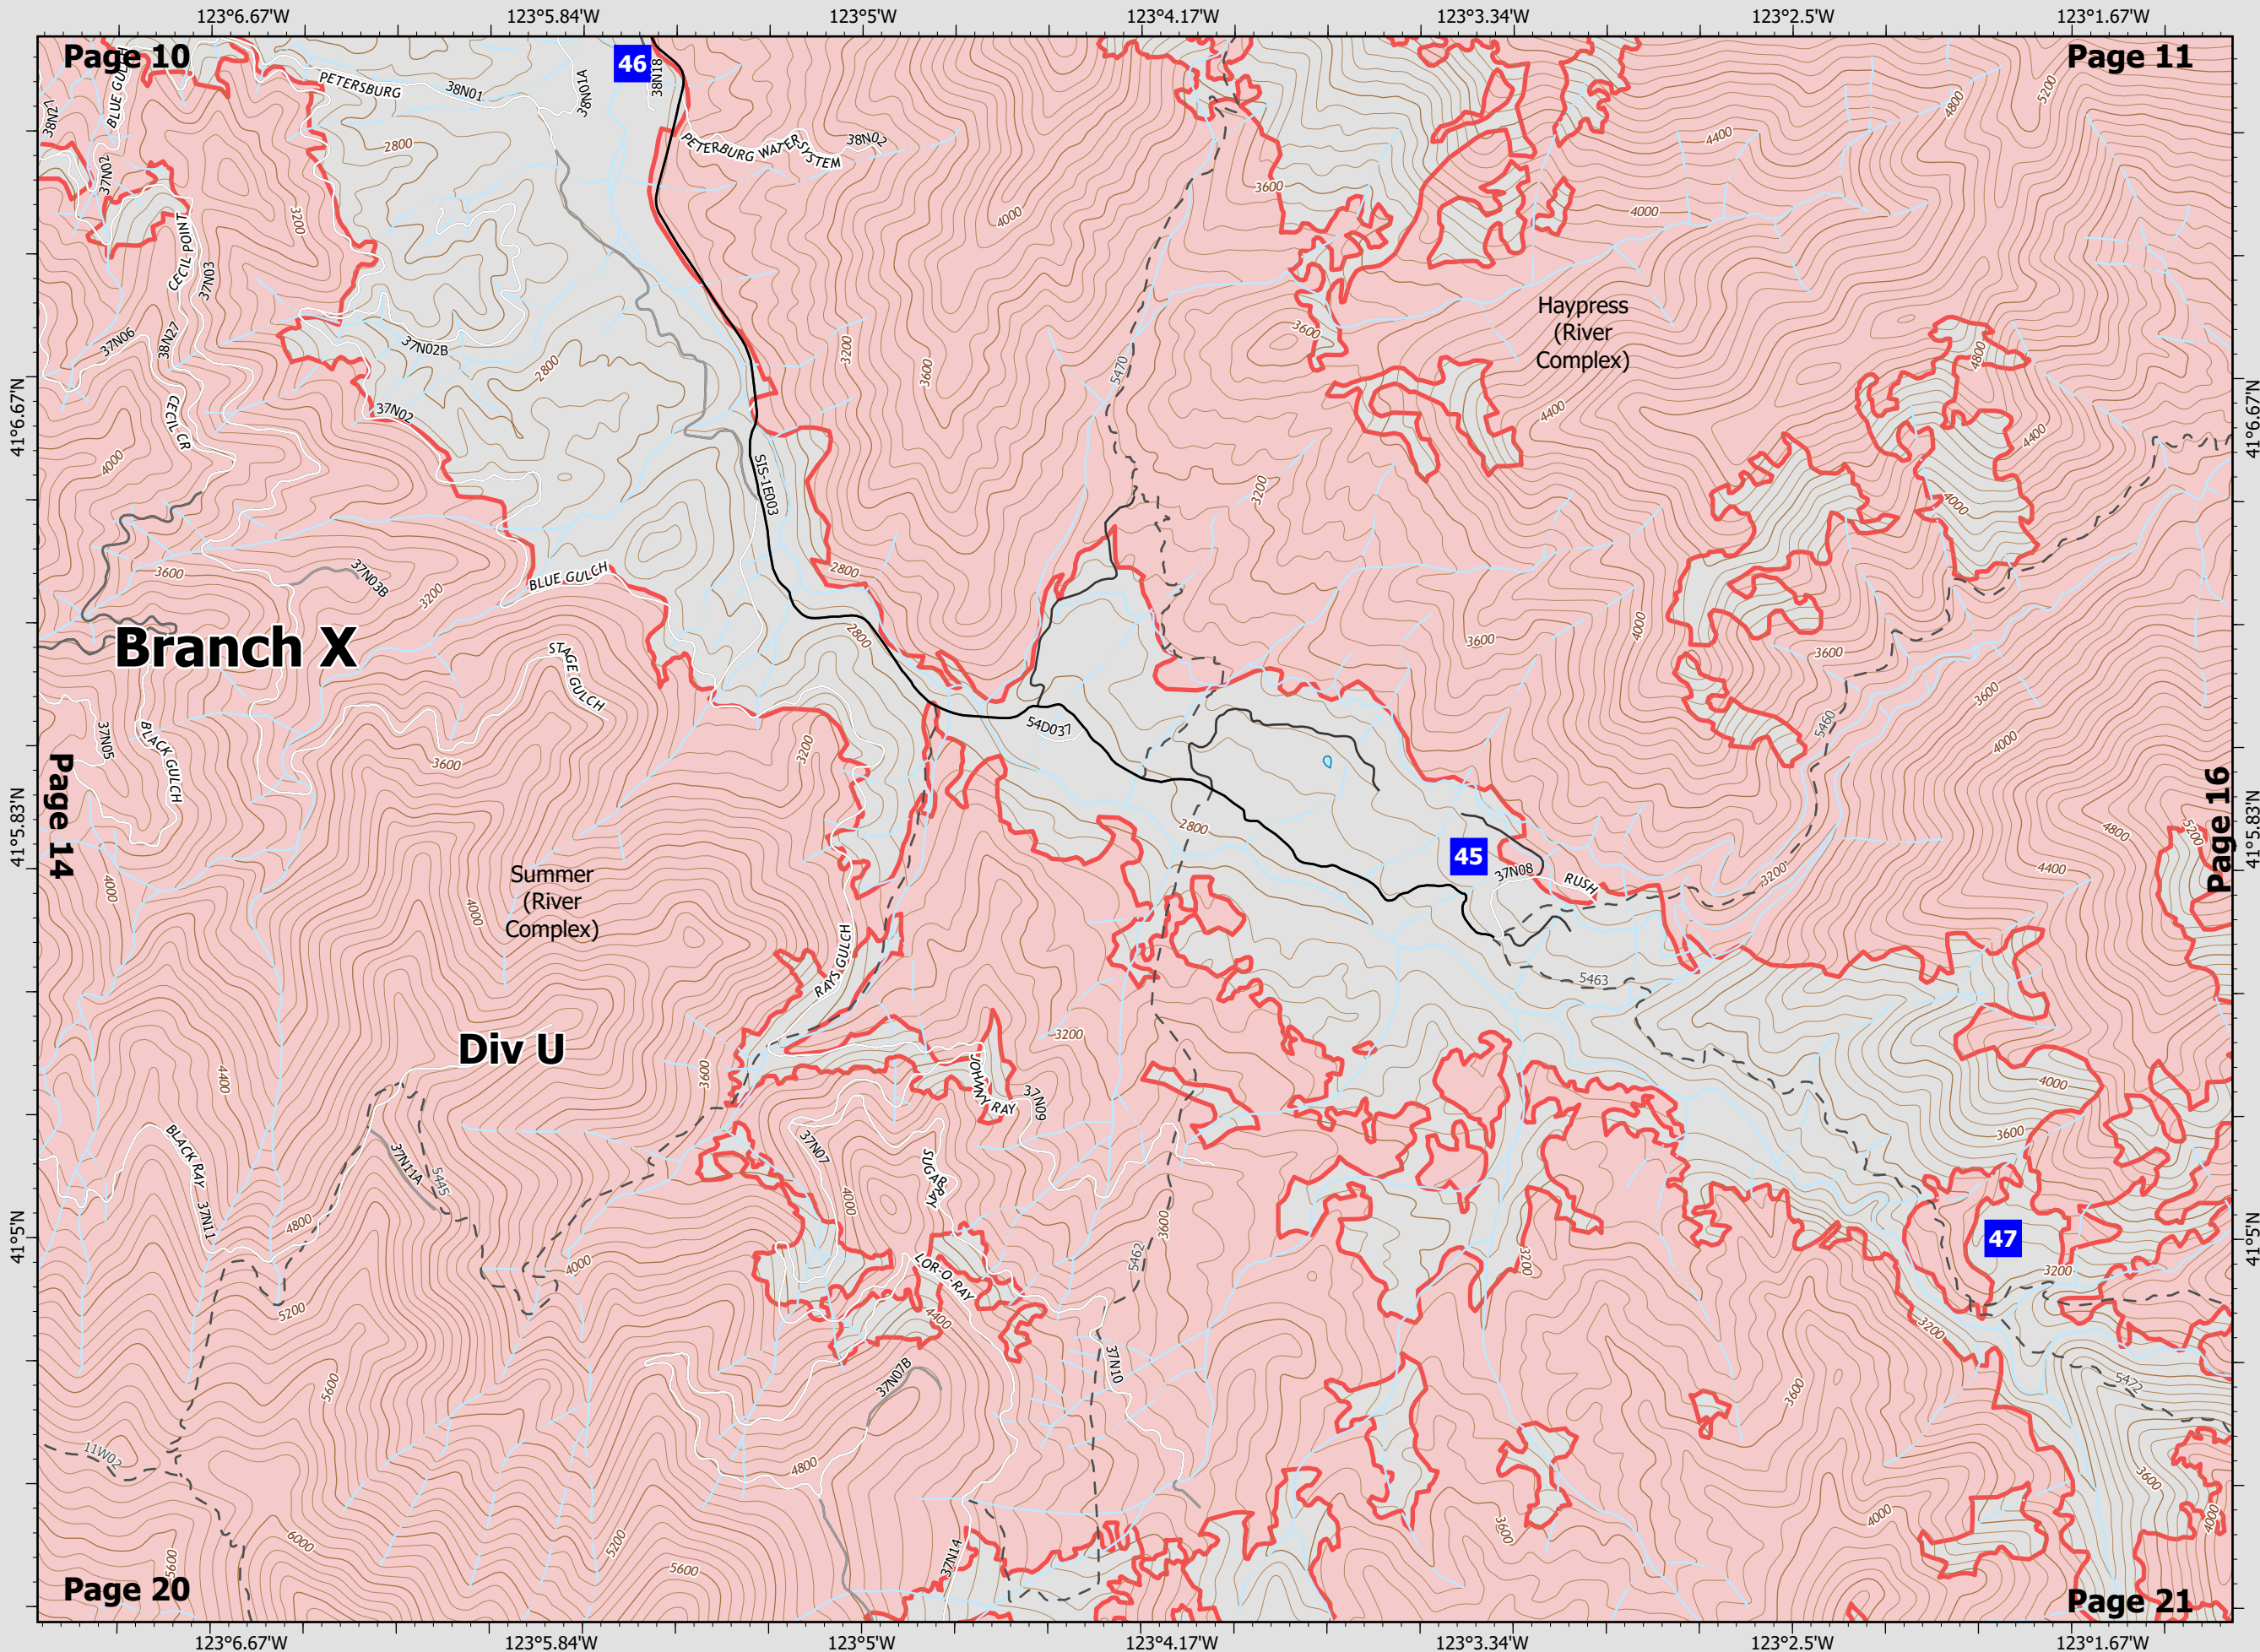

86,492 acres
IR updated 8/25/21 12:00

- Drop Point
- Trail
- Decommissioned
- Dirt
- Gravel
- Paved
- Gravel Or Dirt
- Wildfire Daily Fire Perimeter

BRANCH V & X DIV T & U Page 15 of 28

Page 10

Page 11

Page 14