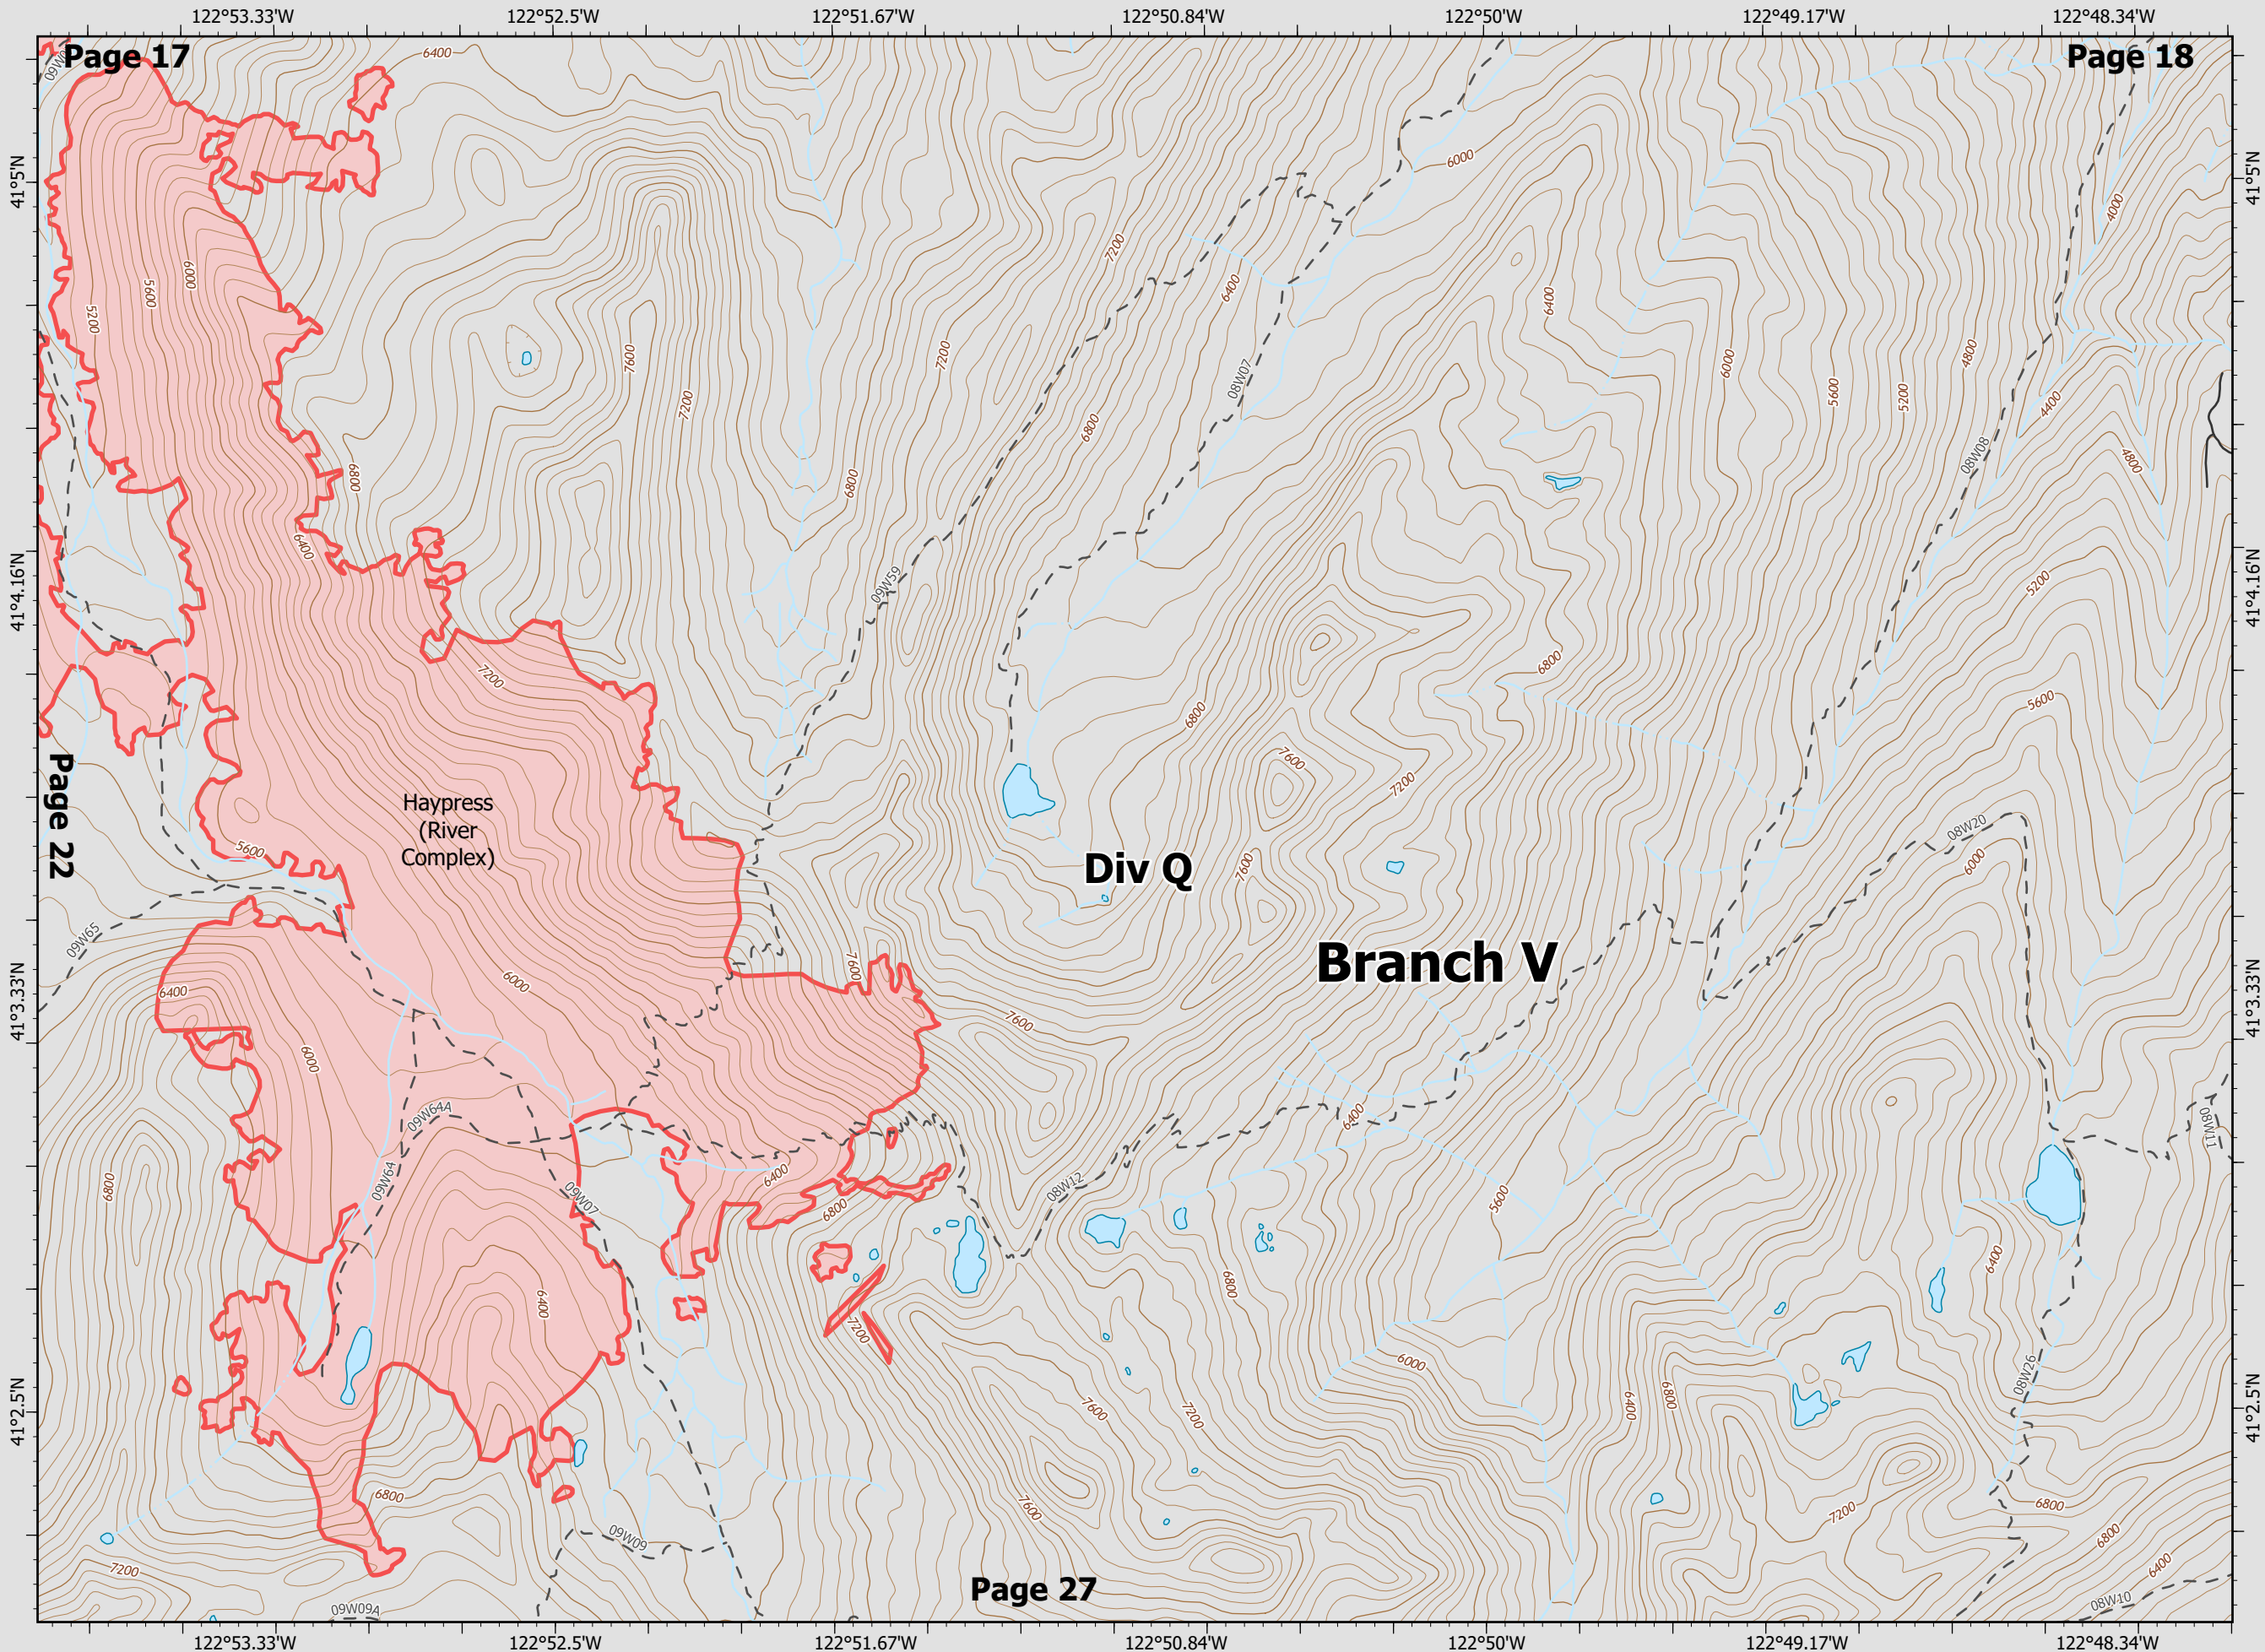

BRANCH V
DIV S & Q
Page 22 of 28

River Complex

CA-KNF-006385
8/25/21 07:00

86,492 acres
IR updated 8/25/21 12:00

- Trail
- Gravel Or Dirt
- Wildfire Daily Fire Perimeter

BRANCH V
DIV Q
Page 23 of 28

Datum: North American 1983