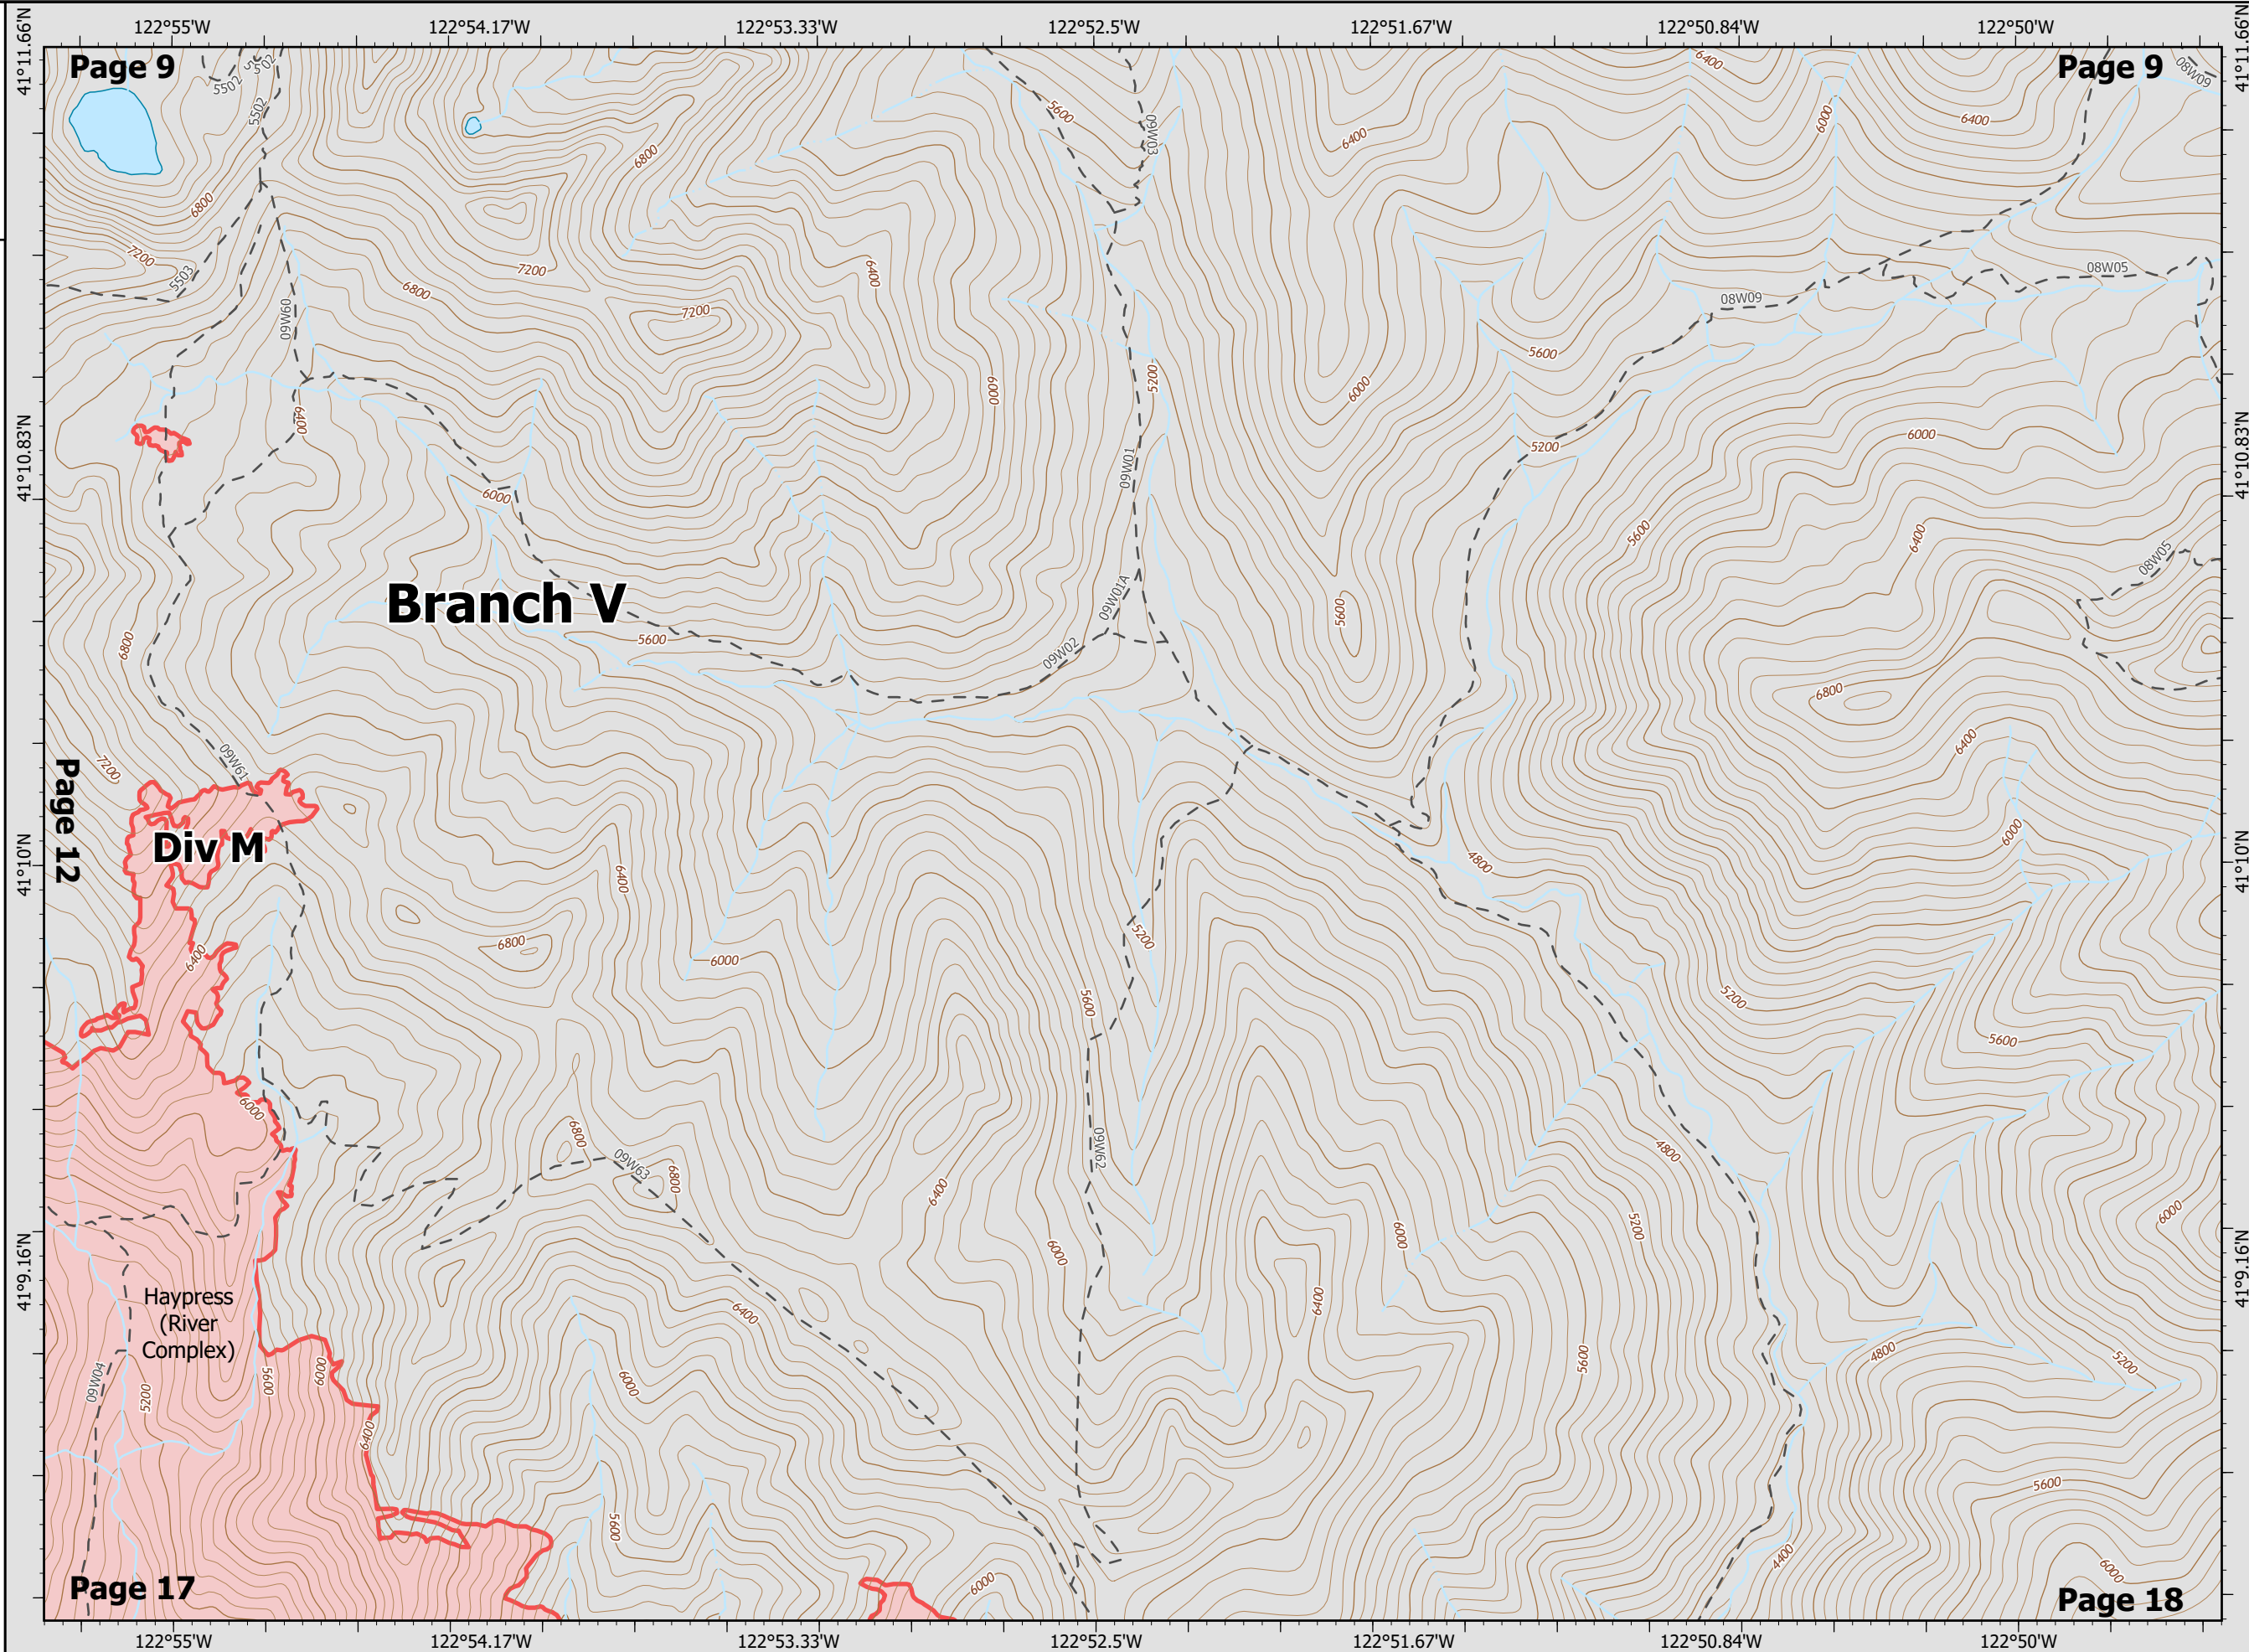

Datum: North American 1983

River Complex

CA-KNF-006385
8/25/21 07:00

86,492 acres
IR updated 8/25/21 12:00

- Trail
- Wildfire Daily Fire Perimeter

BRANCH V & X DIV L, M & N Page 13 of 28

River Complex

CA-KNF-006385
8/25/21 07:00

86,492 acres
IR updated 8/25/21 12:00

-  Trail
-  Decommissioned
-  Dirt
-  Gravel
-  Gravel Or Dirt
-  Wildfire Daily Fire Perimeter

BRANCH V & X
DIV U
Page 14 of 28

0 0.13 0.25 0.5 Miles

Datum: North American 1983