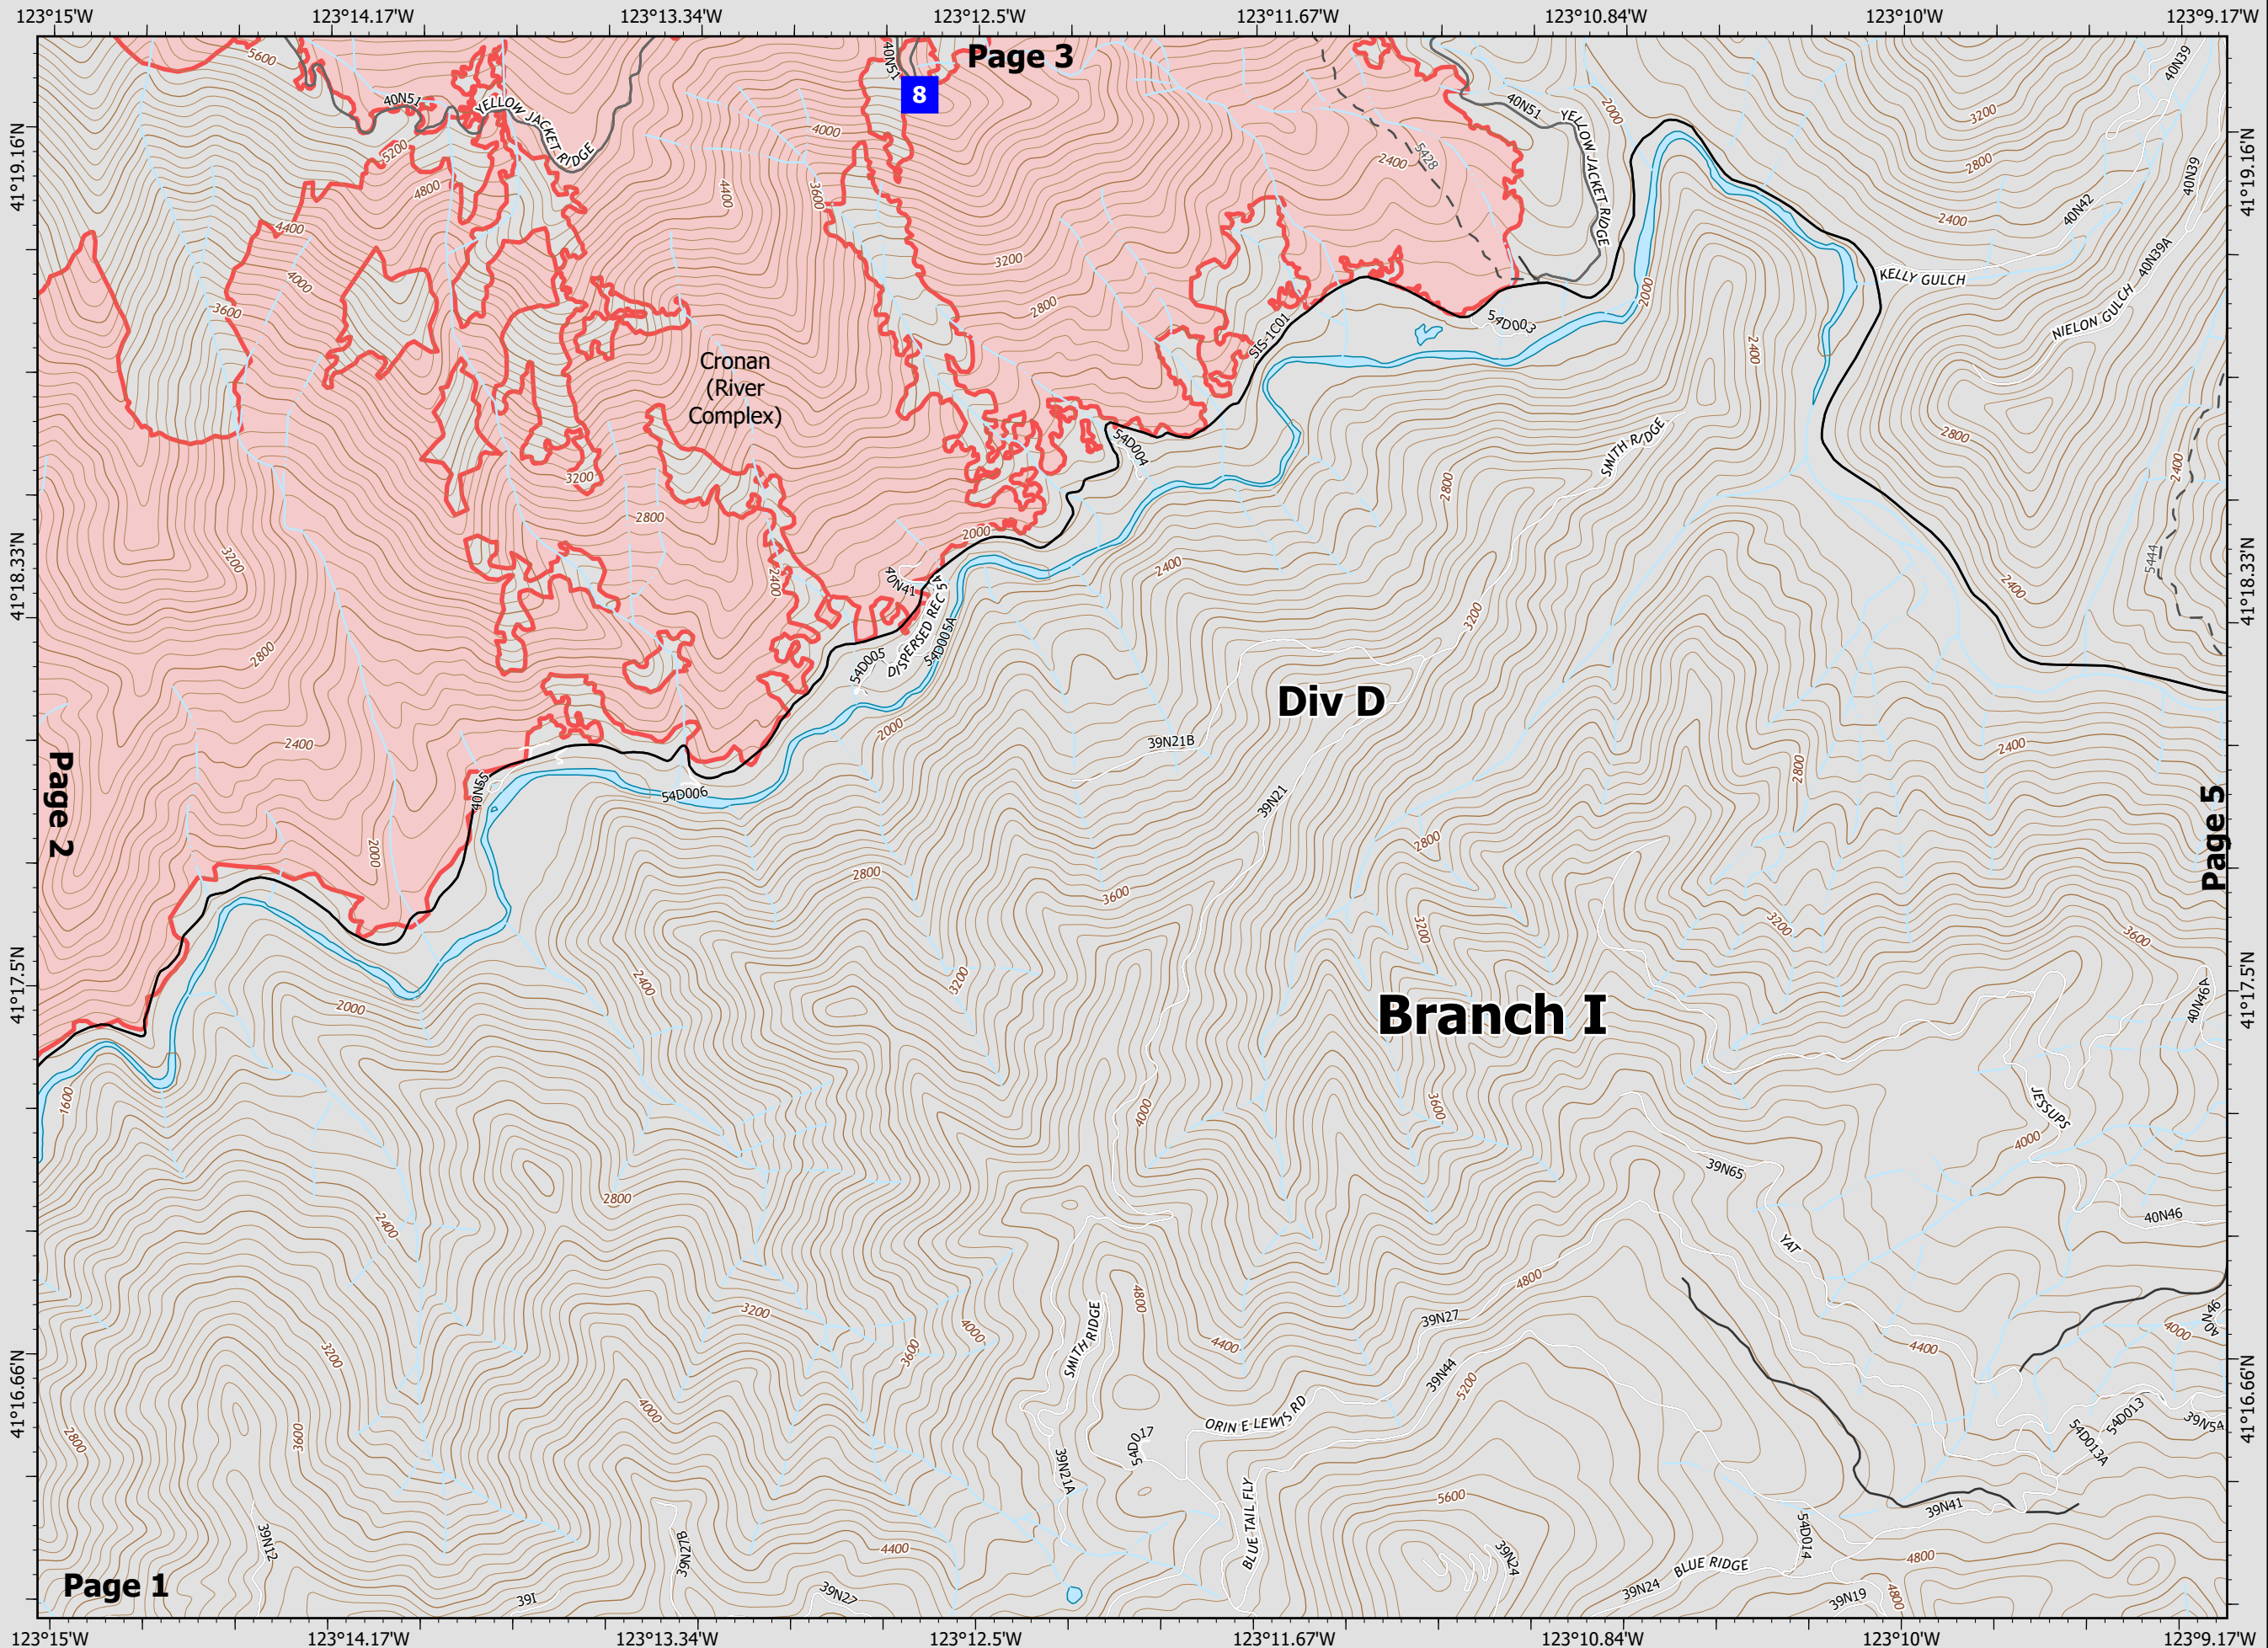

0 0.13 0.25 0.5 Miles

Datum: North American 1983