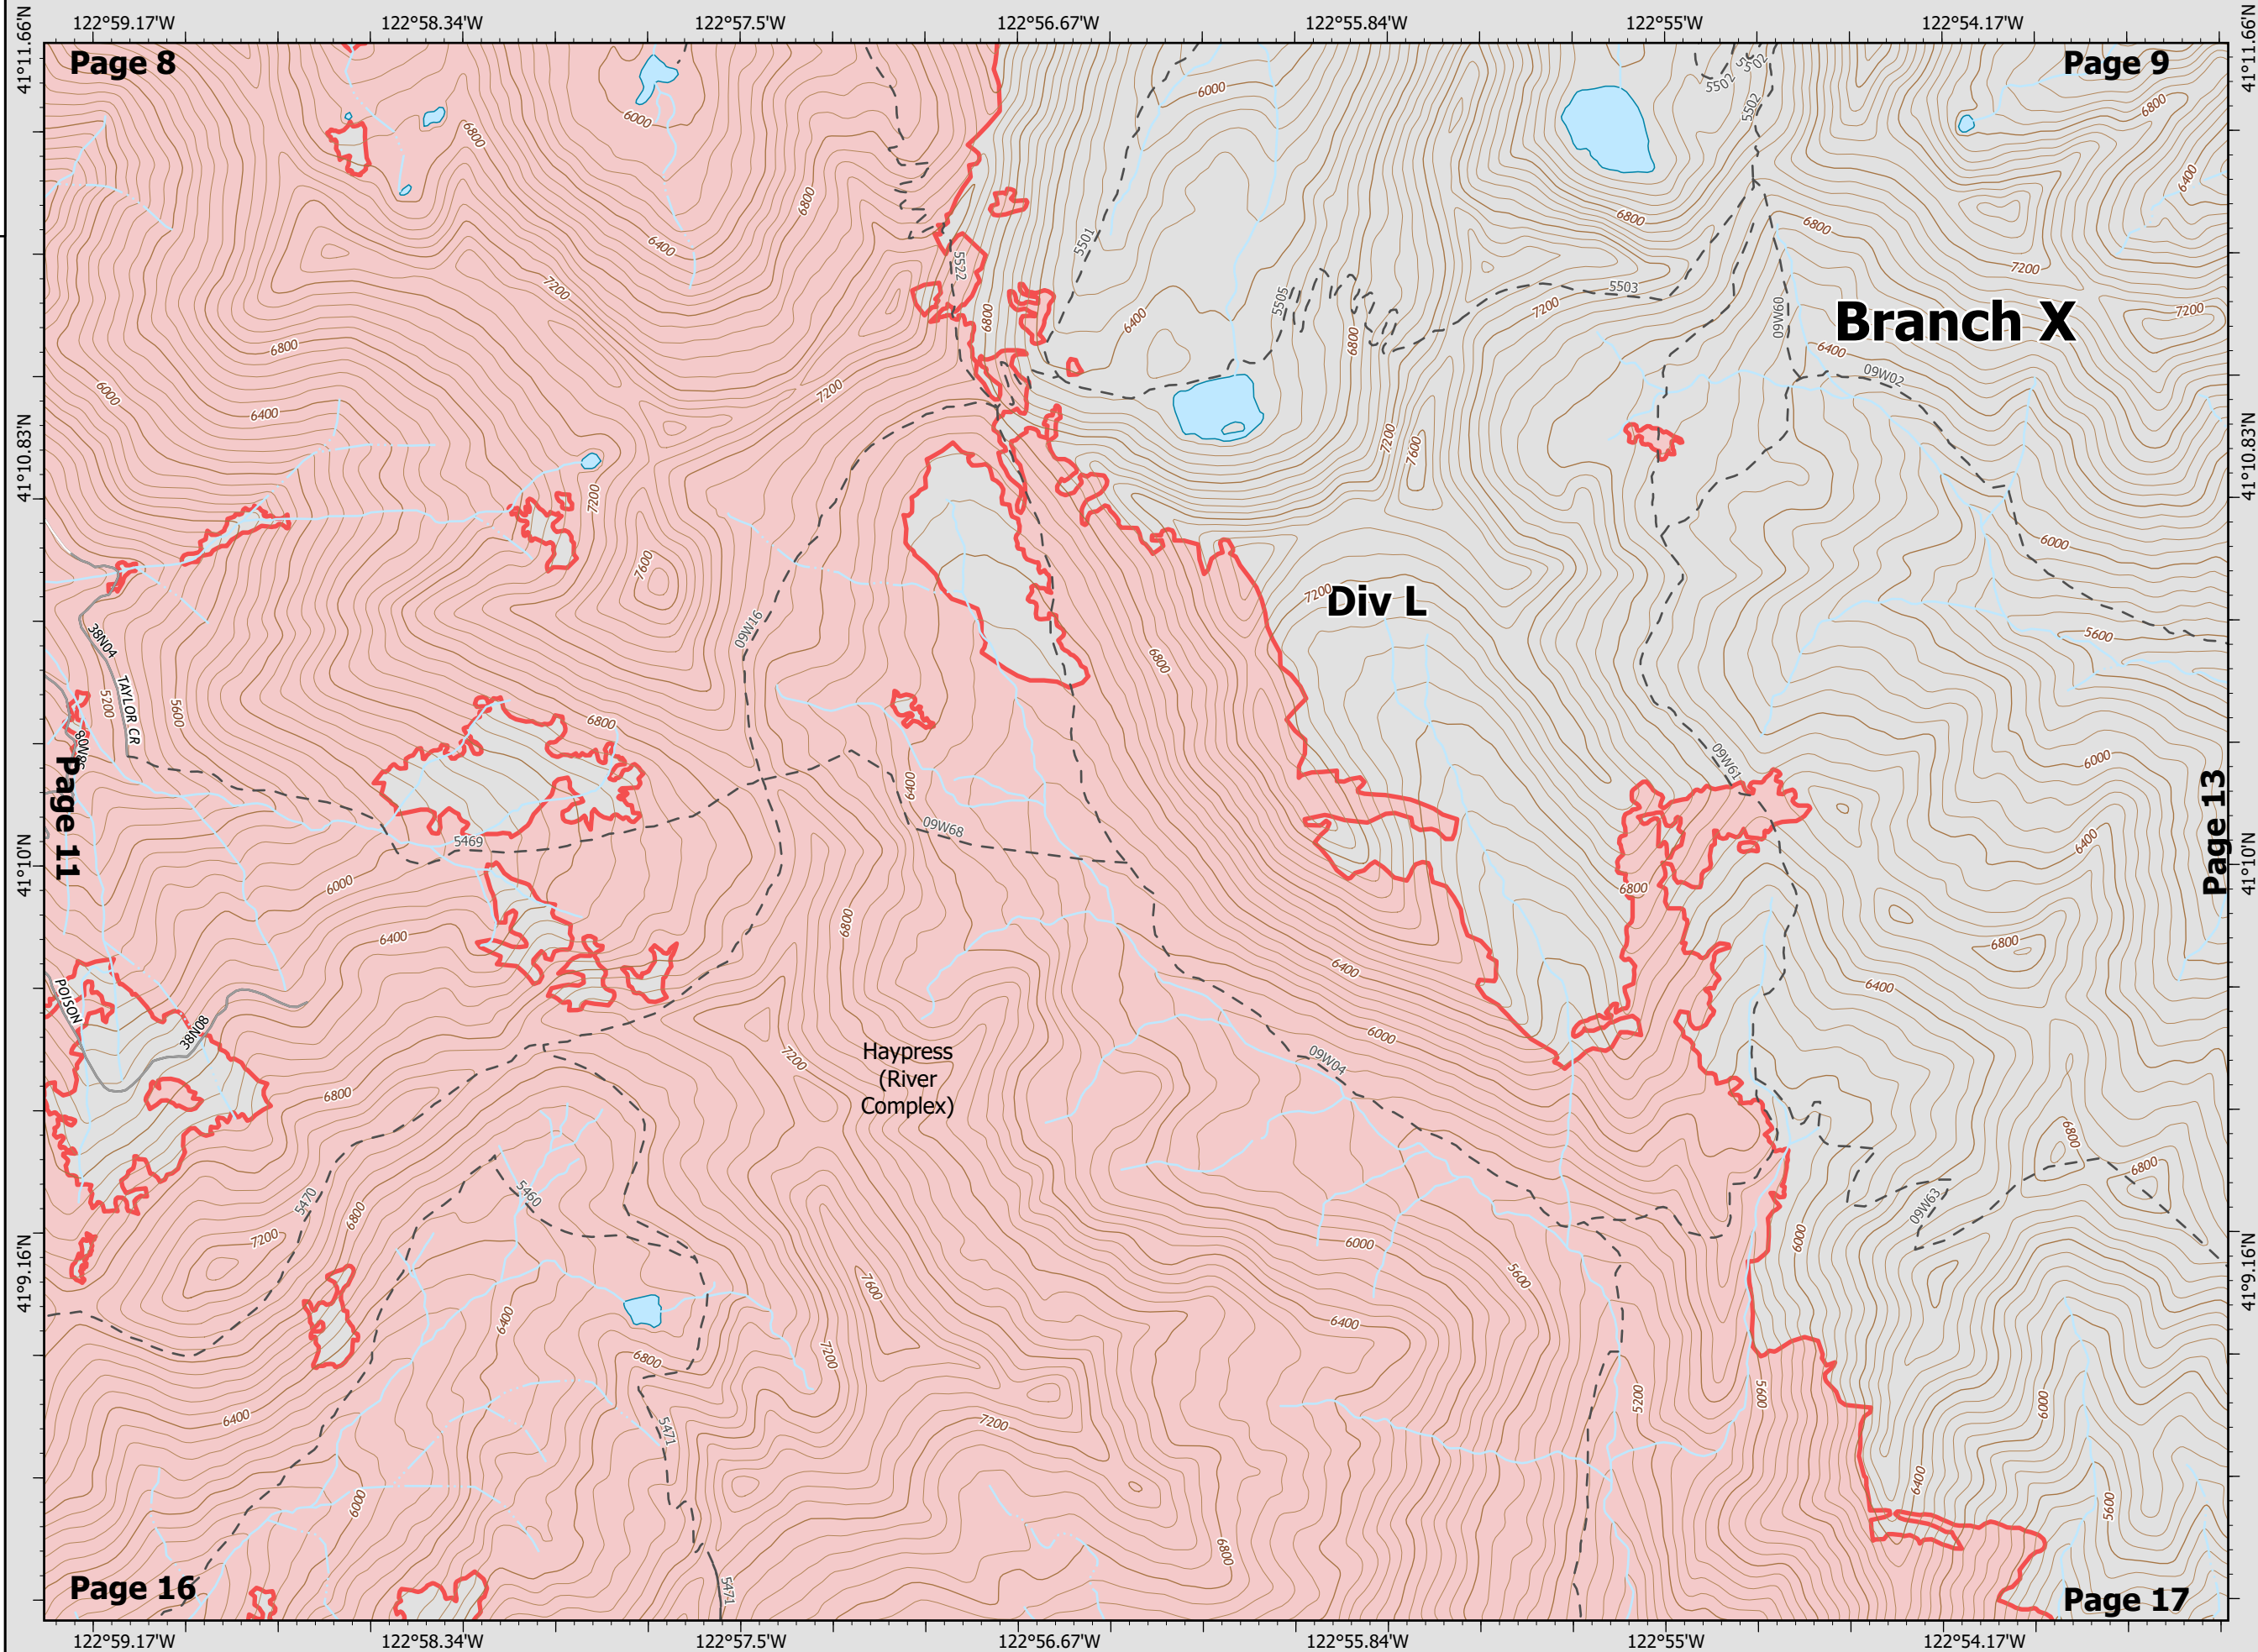

Datum: North American 1983

River Complex

CA-KNF-006385
8/25/21 07:00

86,492 acres
IR updated 8/25/21 12:00

- Trail
- Wildfire Daily Fire Perimeter

BRANCH V & X DIV L, M & N Page 13 of 28

River Complex

CA-KNF-006385
8/25/21 07:00