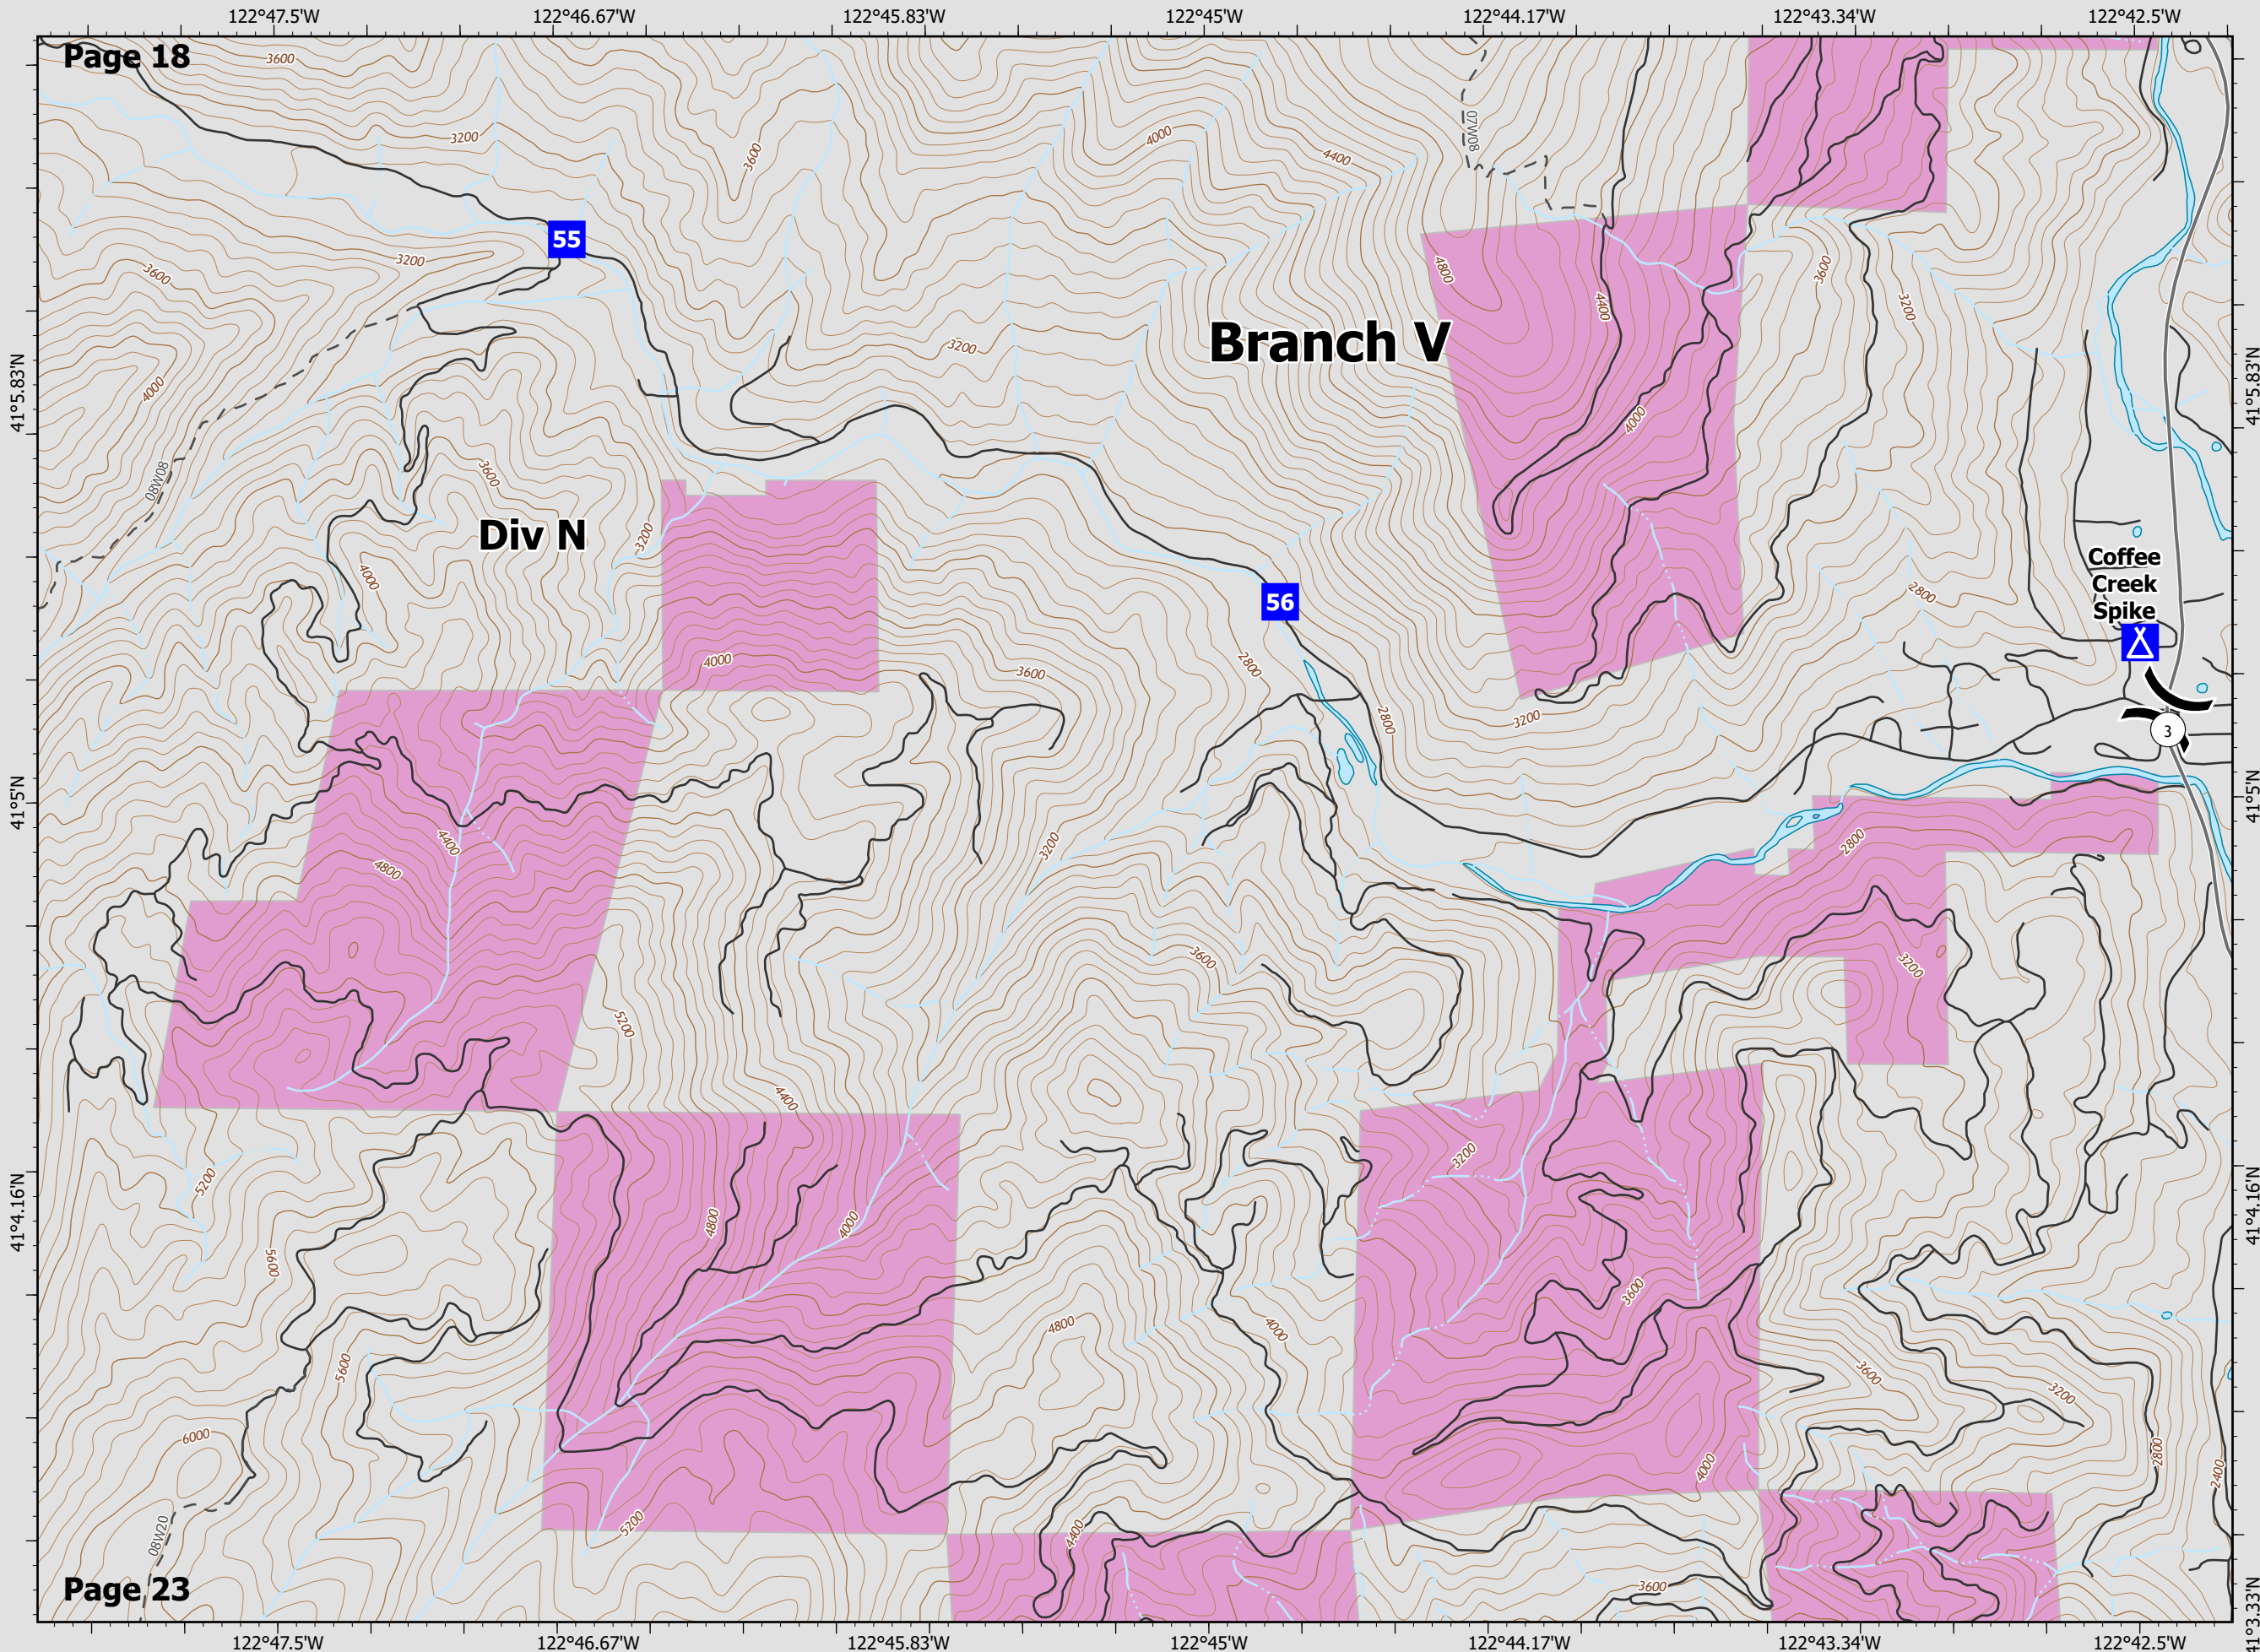

Datum: North American 1983

River Complex

CA-KNF-006385
8/25/21 07:00

86,492 acres
IR updated 8/25/21 12:00

- Drop Point
- Trail
- Gravel Or Dirt
- Wildfire Daily Fire Perimeter

BRANCH V
DIV M & N
Page 17 of 28

0 0.13 0.25 0.5 Miles

Datum: North American 1983

River Complex

CA-KNF-006385
8/25/21 07:00

86,492 acres
IR updated 8/25/21 12:00

- Drop Point
- Trail
- Gravel Or Dirt
- Private Timberland

BRANCH V DIV N Page 18 of 28

River Complex

CA-KNF-006385
8/25/21 07:00

86,492 acres
IR updated 8/25/21 12:00

- Division Break
- Drop Point
- Camp
- Trail
- Local Connector
- Gravel Or Dirt
- 4WD
- Private Timberland

BRANCH V DIV N Page 19 of 28