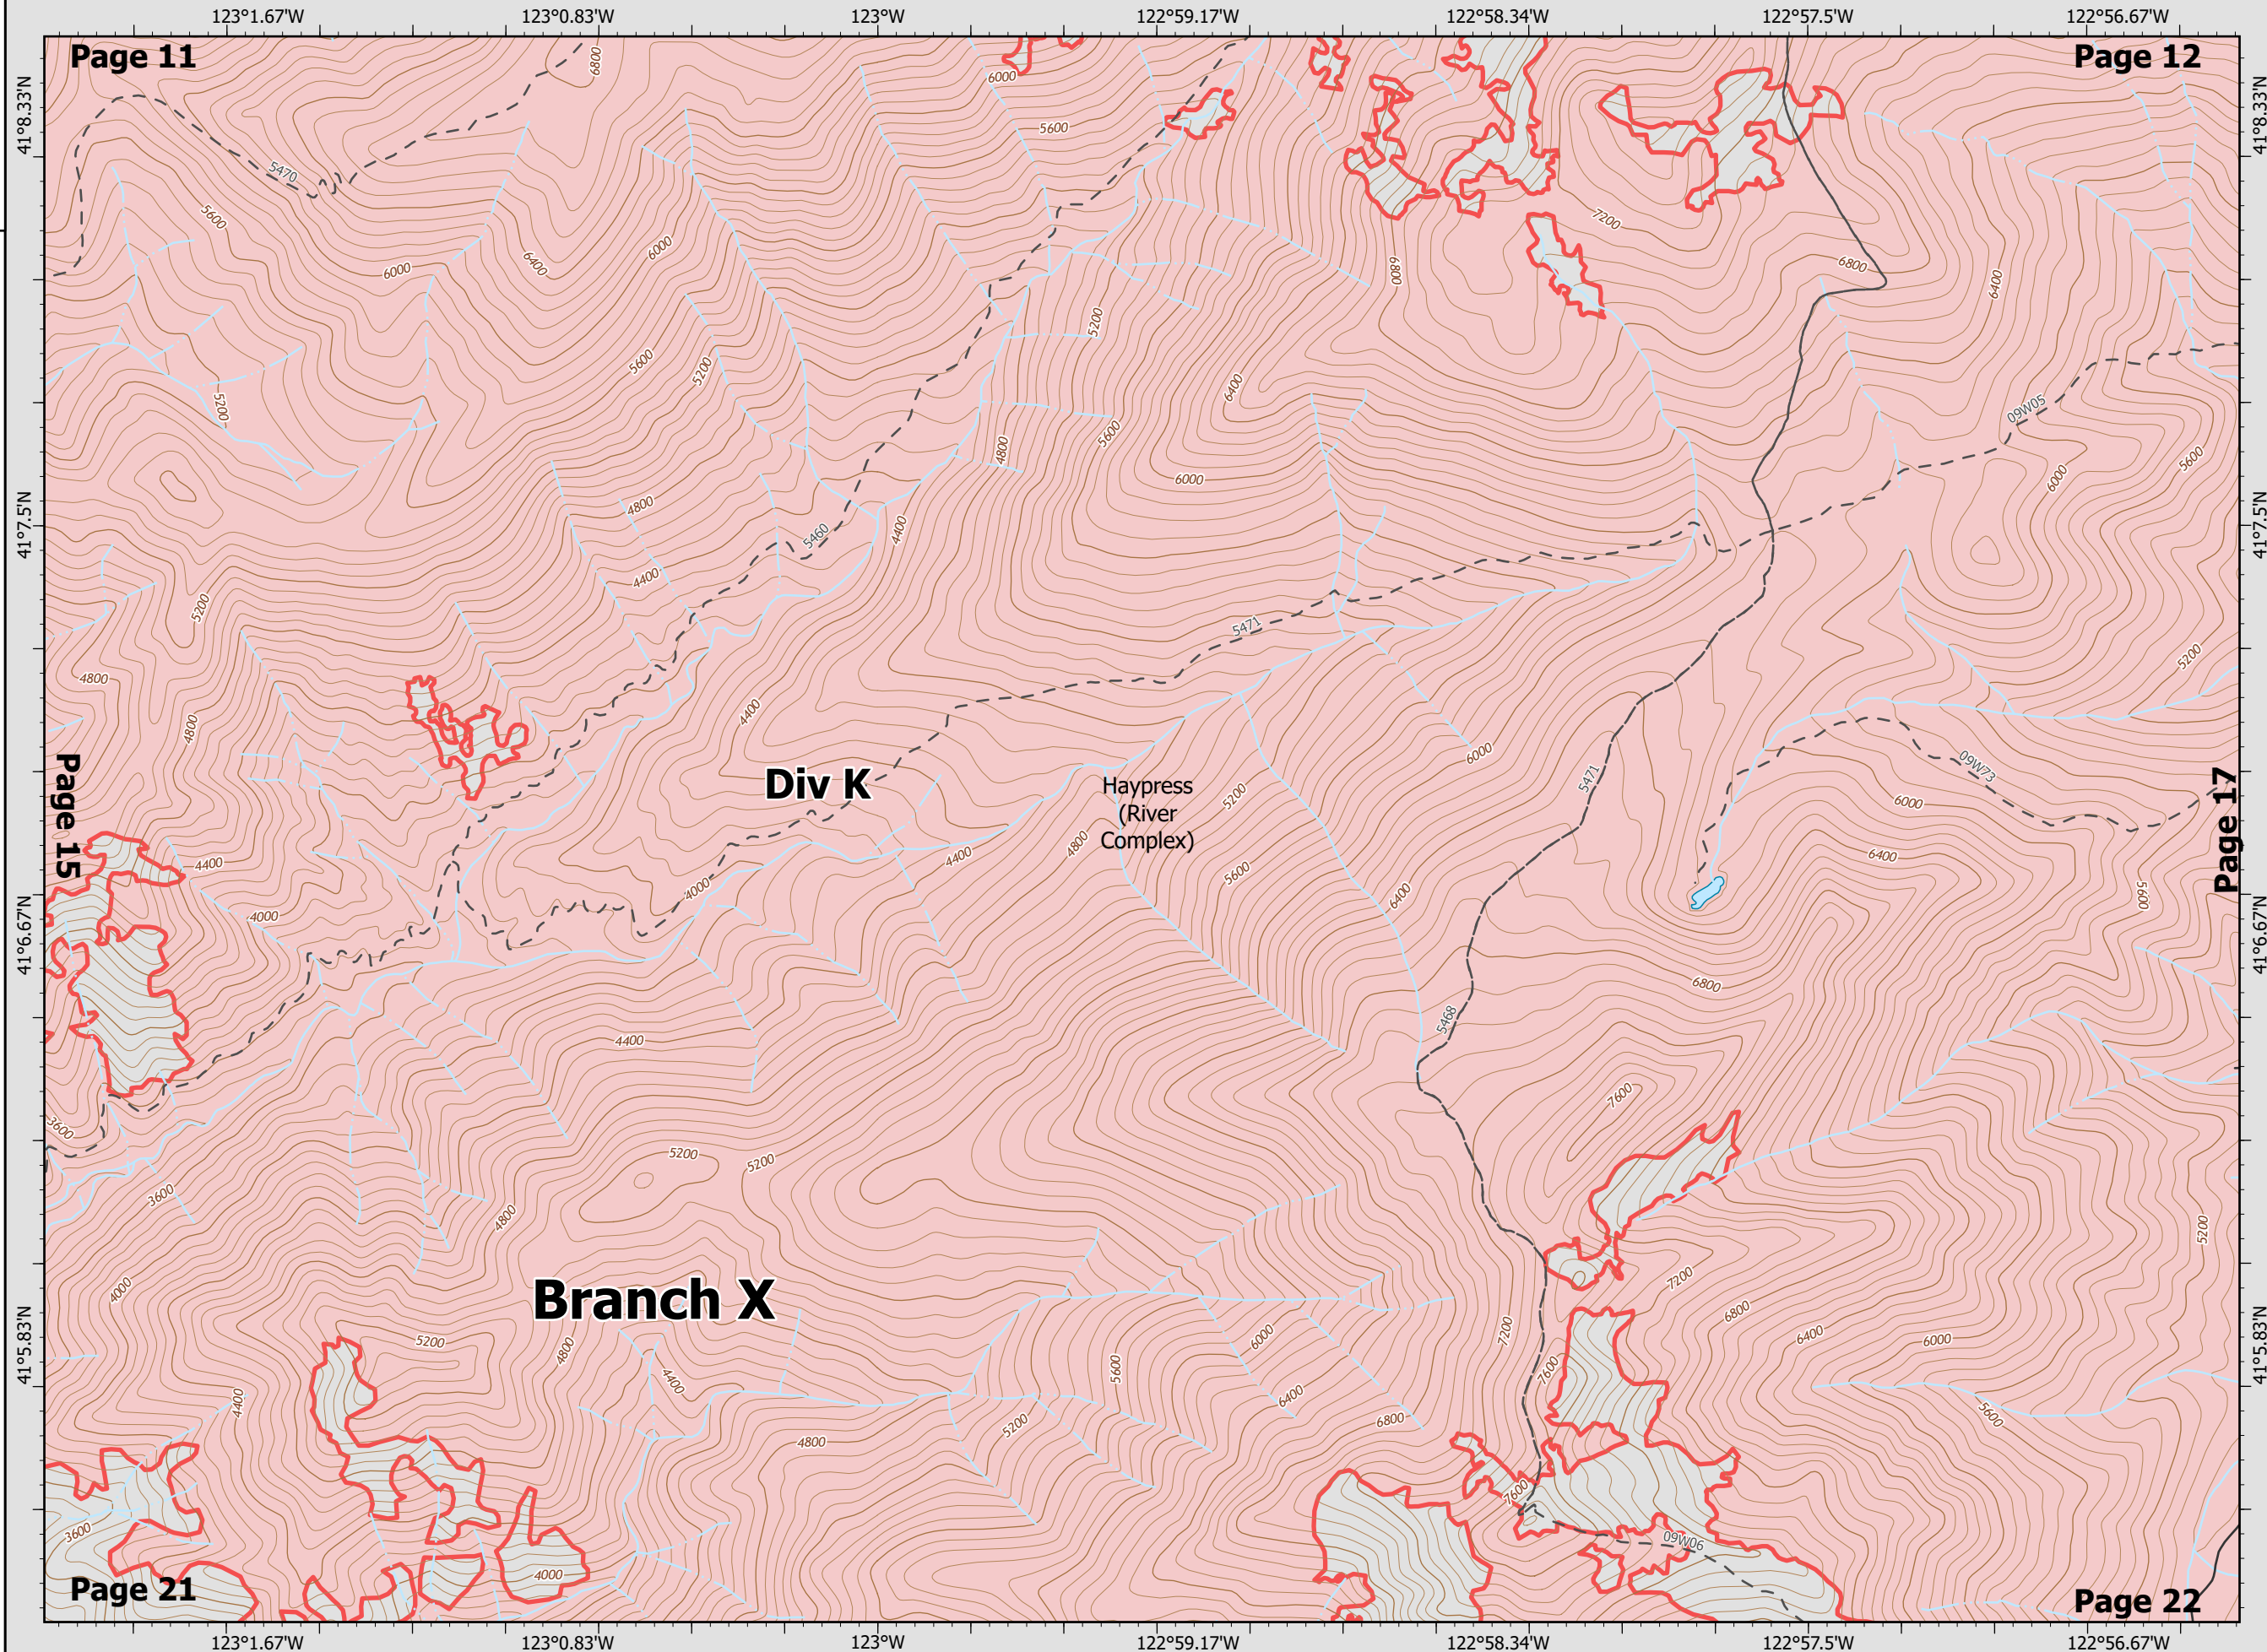

86,492 acres
IR updated 8/25/21 12:00

- Drop Point
- Trail
- Decommissioned
- Dirt
- Gravel
- Paved
- Gravel Or Dirt
- Wildfire Daily Fire Perimeter

BRANCH V & X DIV T & U Page 15 of 28

Page 10

Page 11

Page 14

Datum: North American 1983

River Complex

CA-KNF-006385
8/25/21 07:00

86,492 acres
IR updated 8/25/21 12:00

- Drop Point
- Trail
- Gravel Or Dirt
- Wildfire Daily Fire Perimeter

BRANCH V
DIV M & N
Page 17 of 28