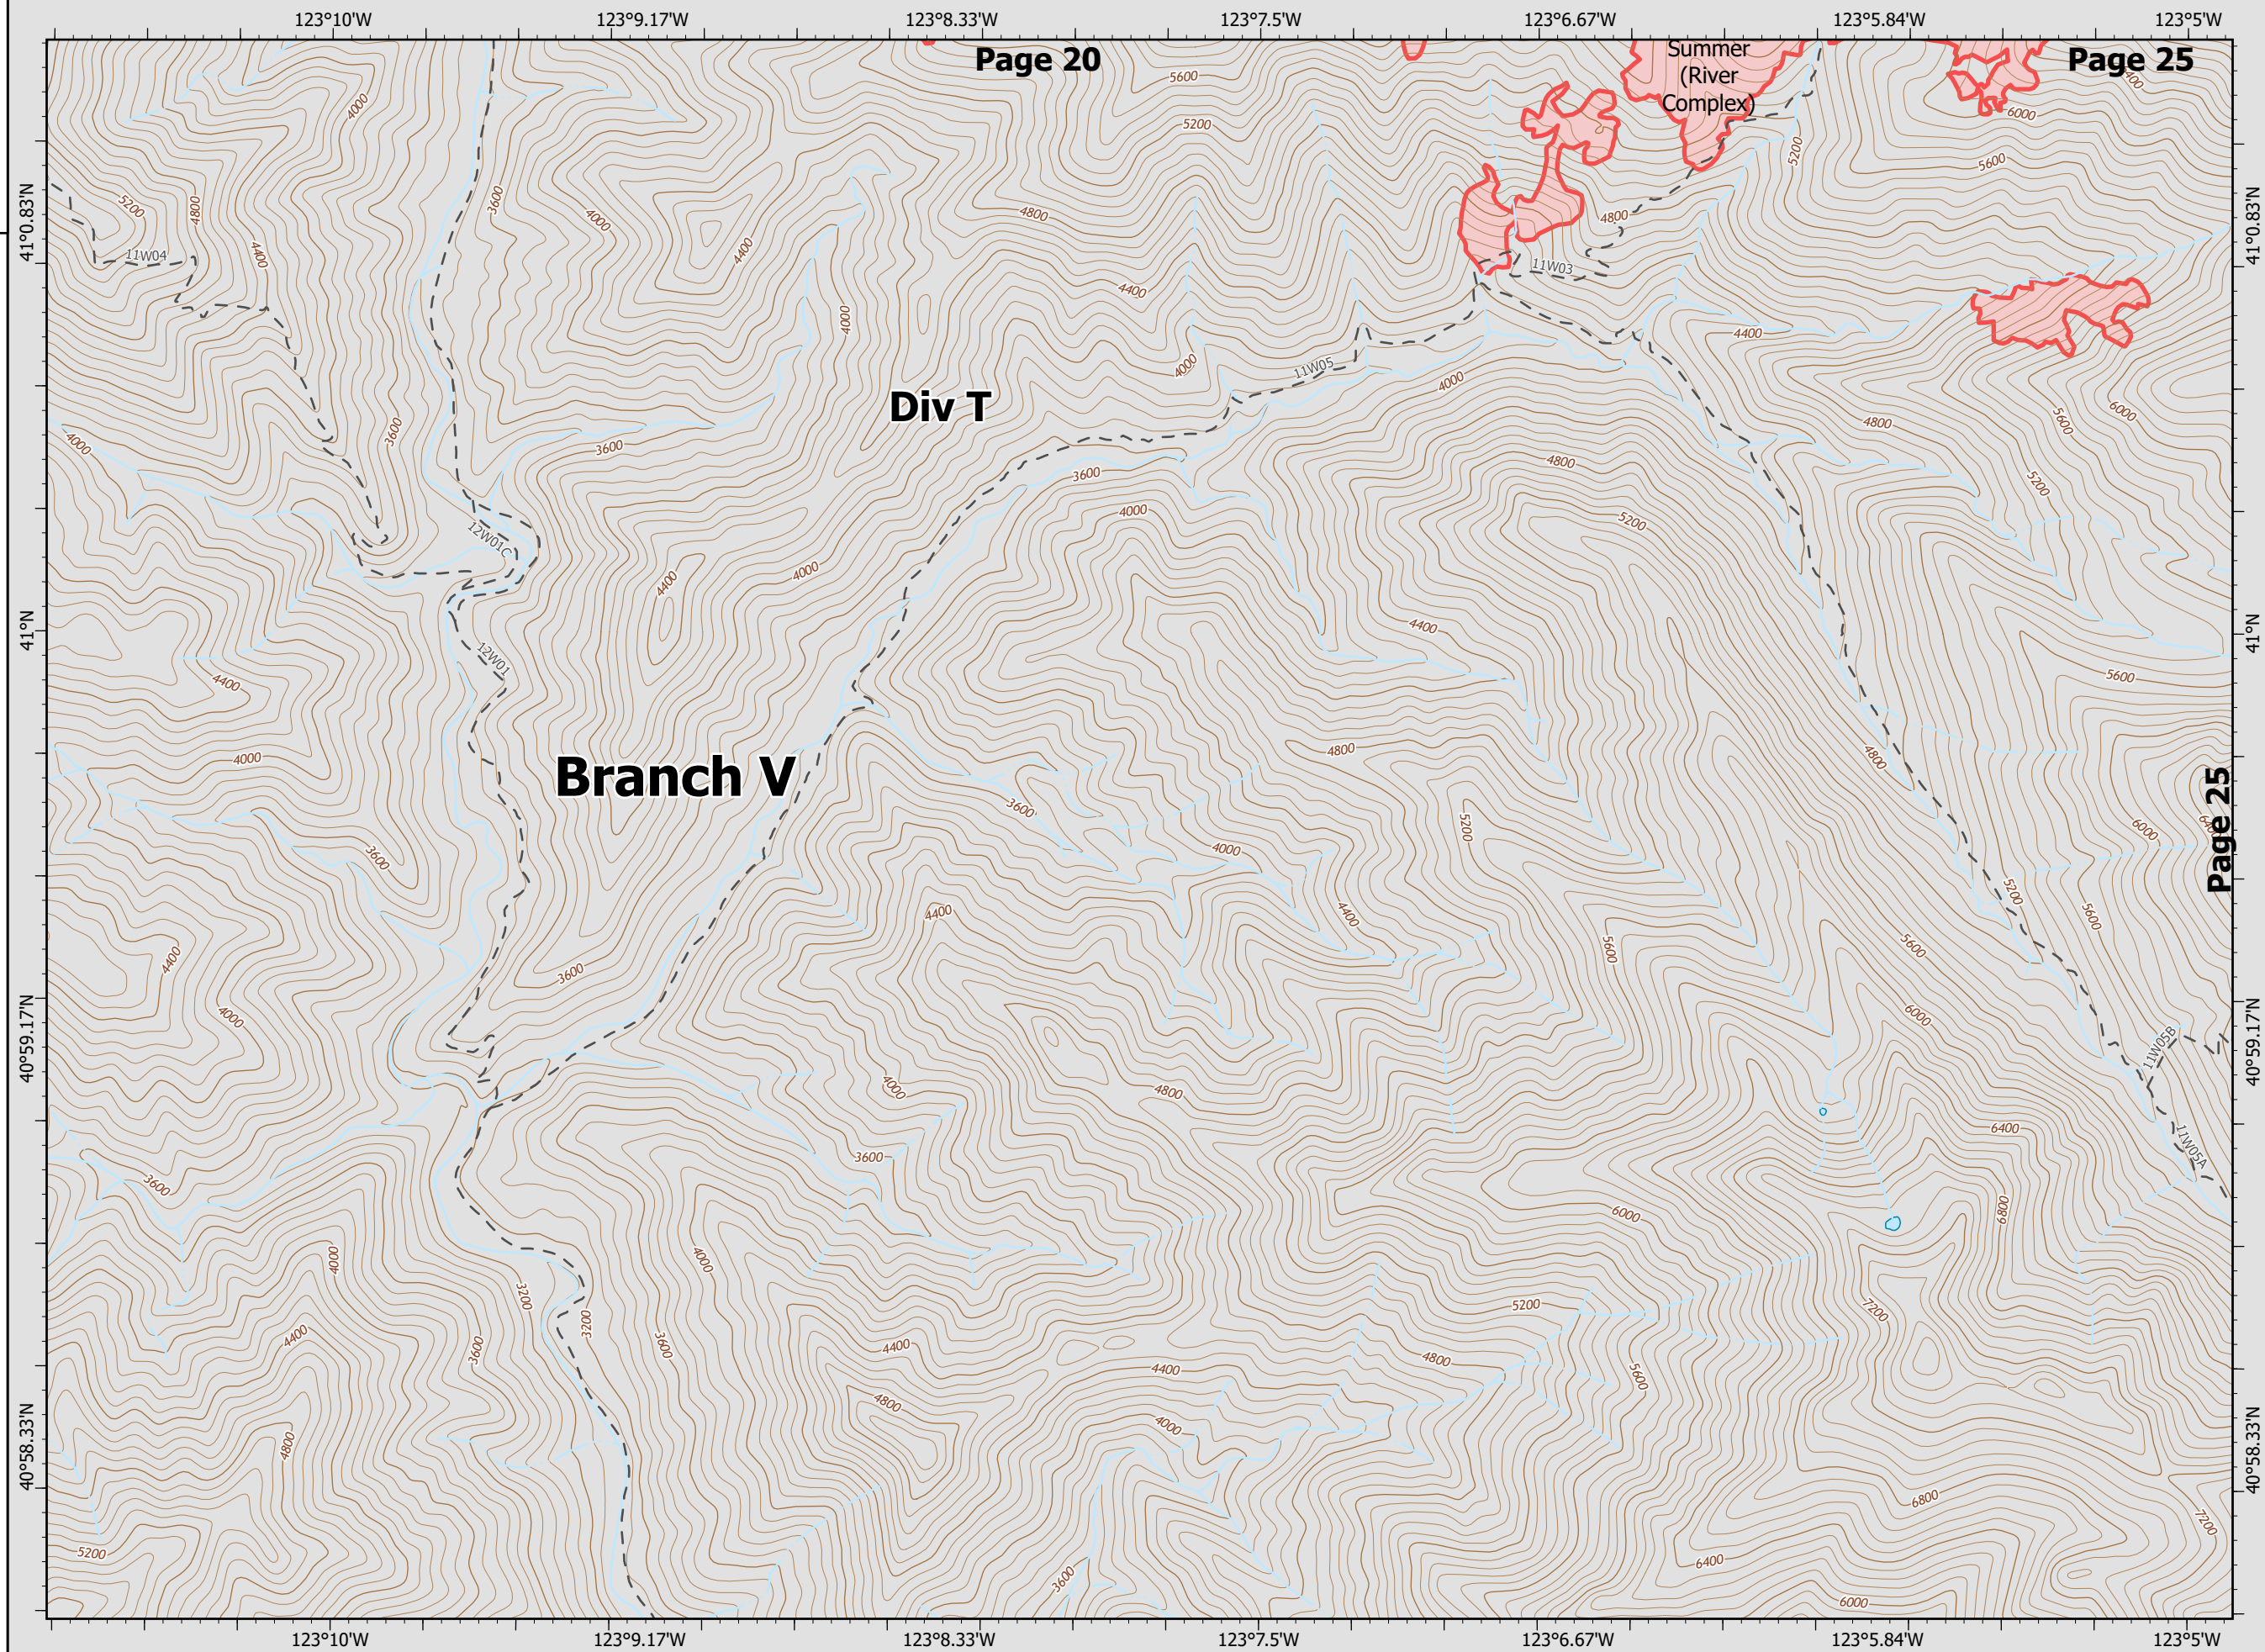

River Complex

CA-KNF-006385
8/25/21 07:00

86,492 acres
IR updated 8/25/21 12:00

- Division Break
- Trail
- Wildfire Daily Fire Perimeter

BRANCH V
DIV T
Page 24 of 28