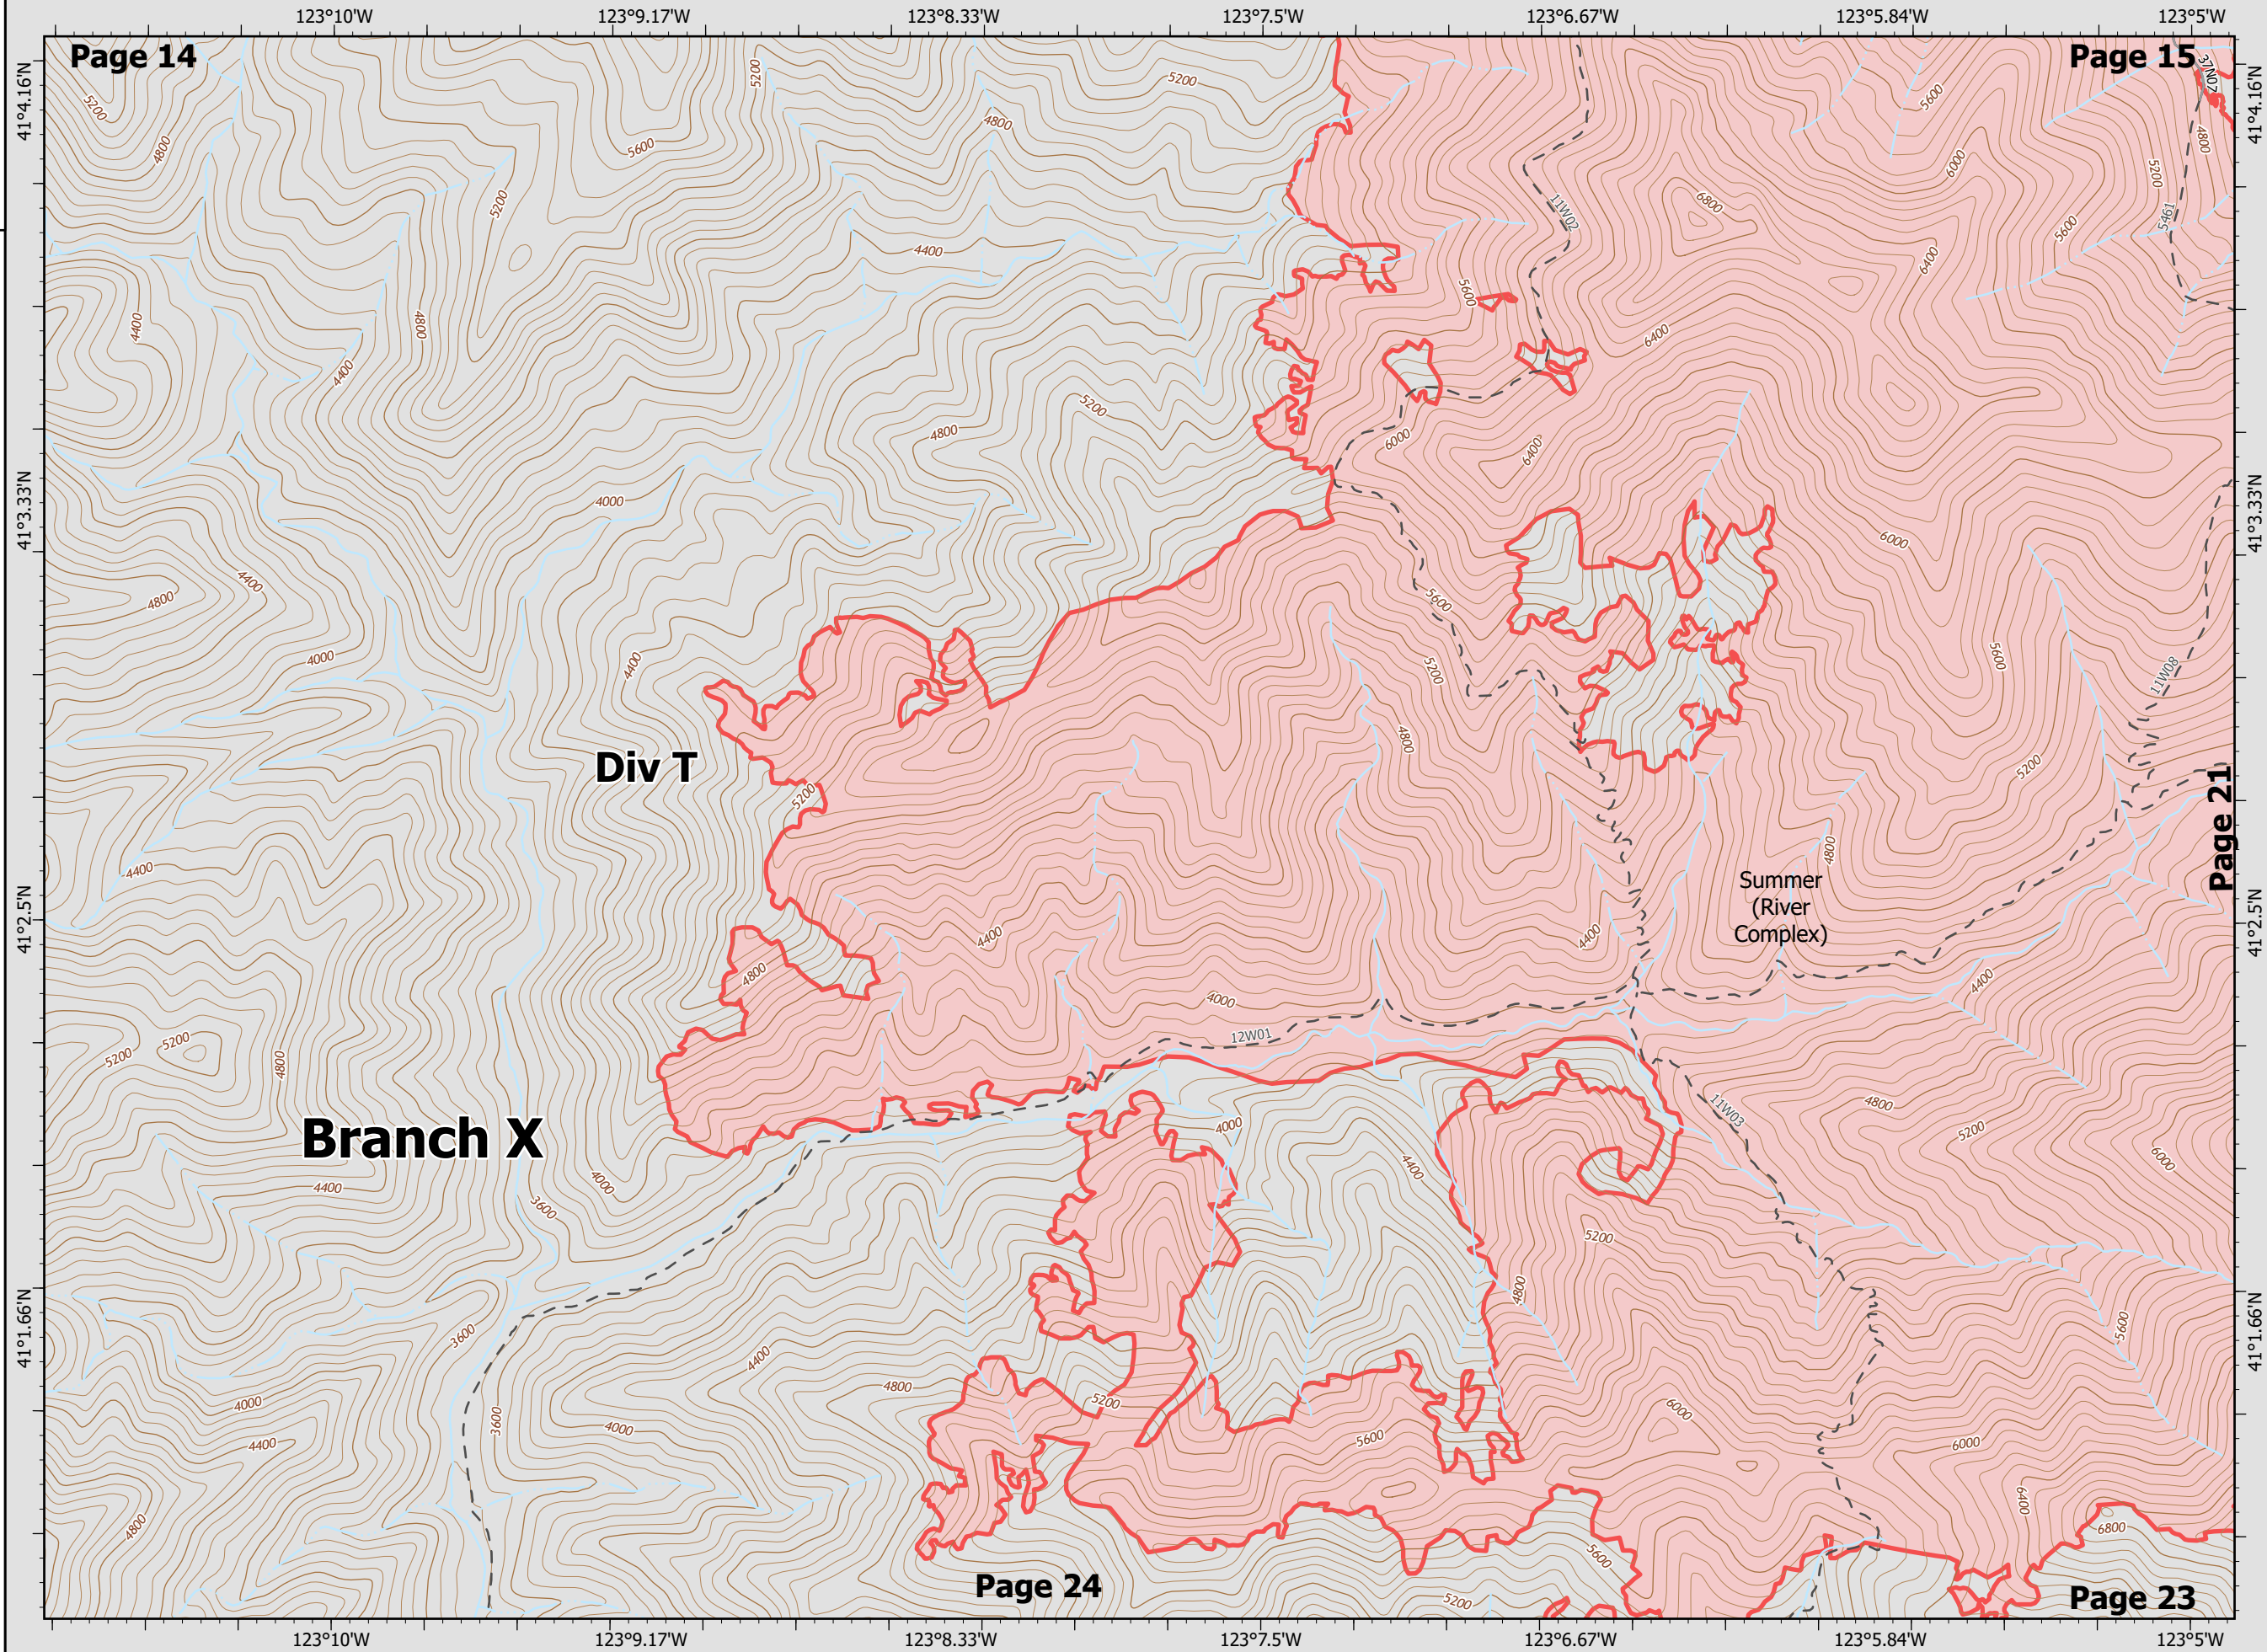

-  Trail
-  Decommissioned
-  Gravel Or Dirt
-  Wildfire Daily Fire Perimeter

**BRANCH V
DIV T
Page 20 of 28**

Datum: North American 1983

River Complex

CA-KNF-006385
8/25/21 07:00

86,492 acres
IR updated 8/25/21 12:00