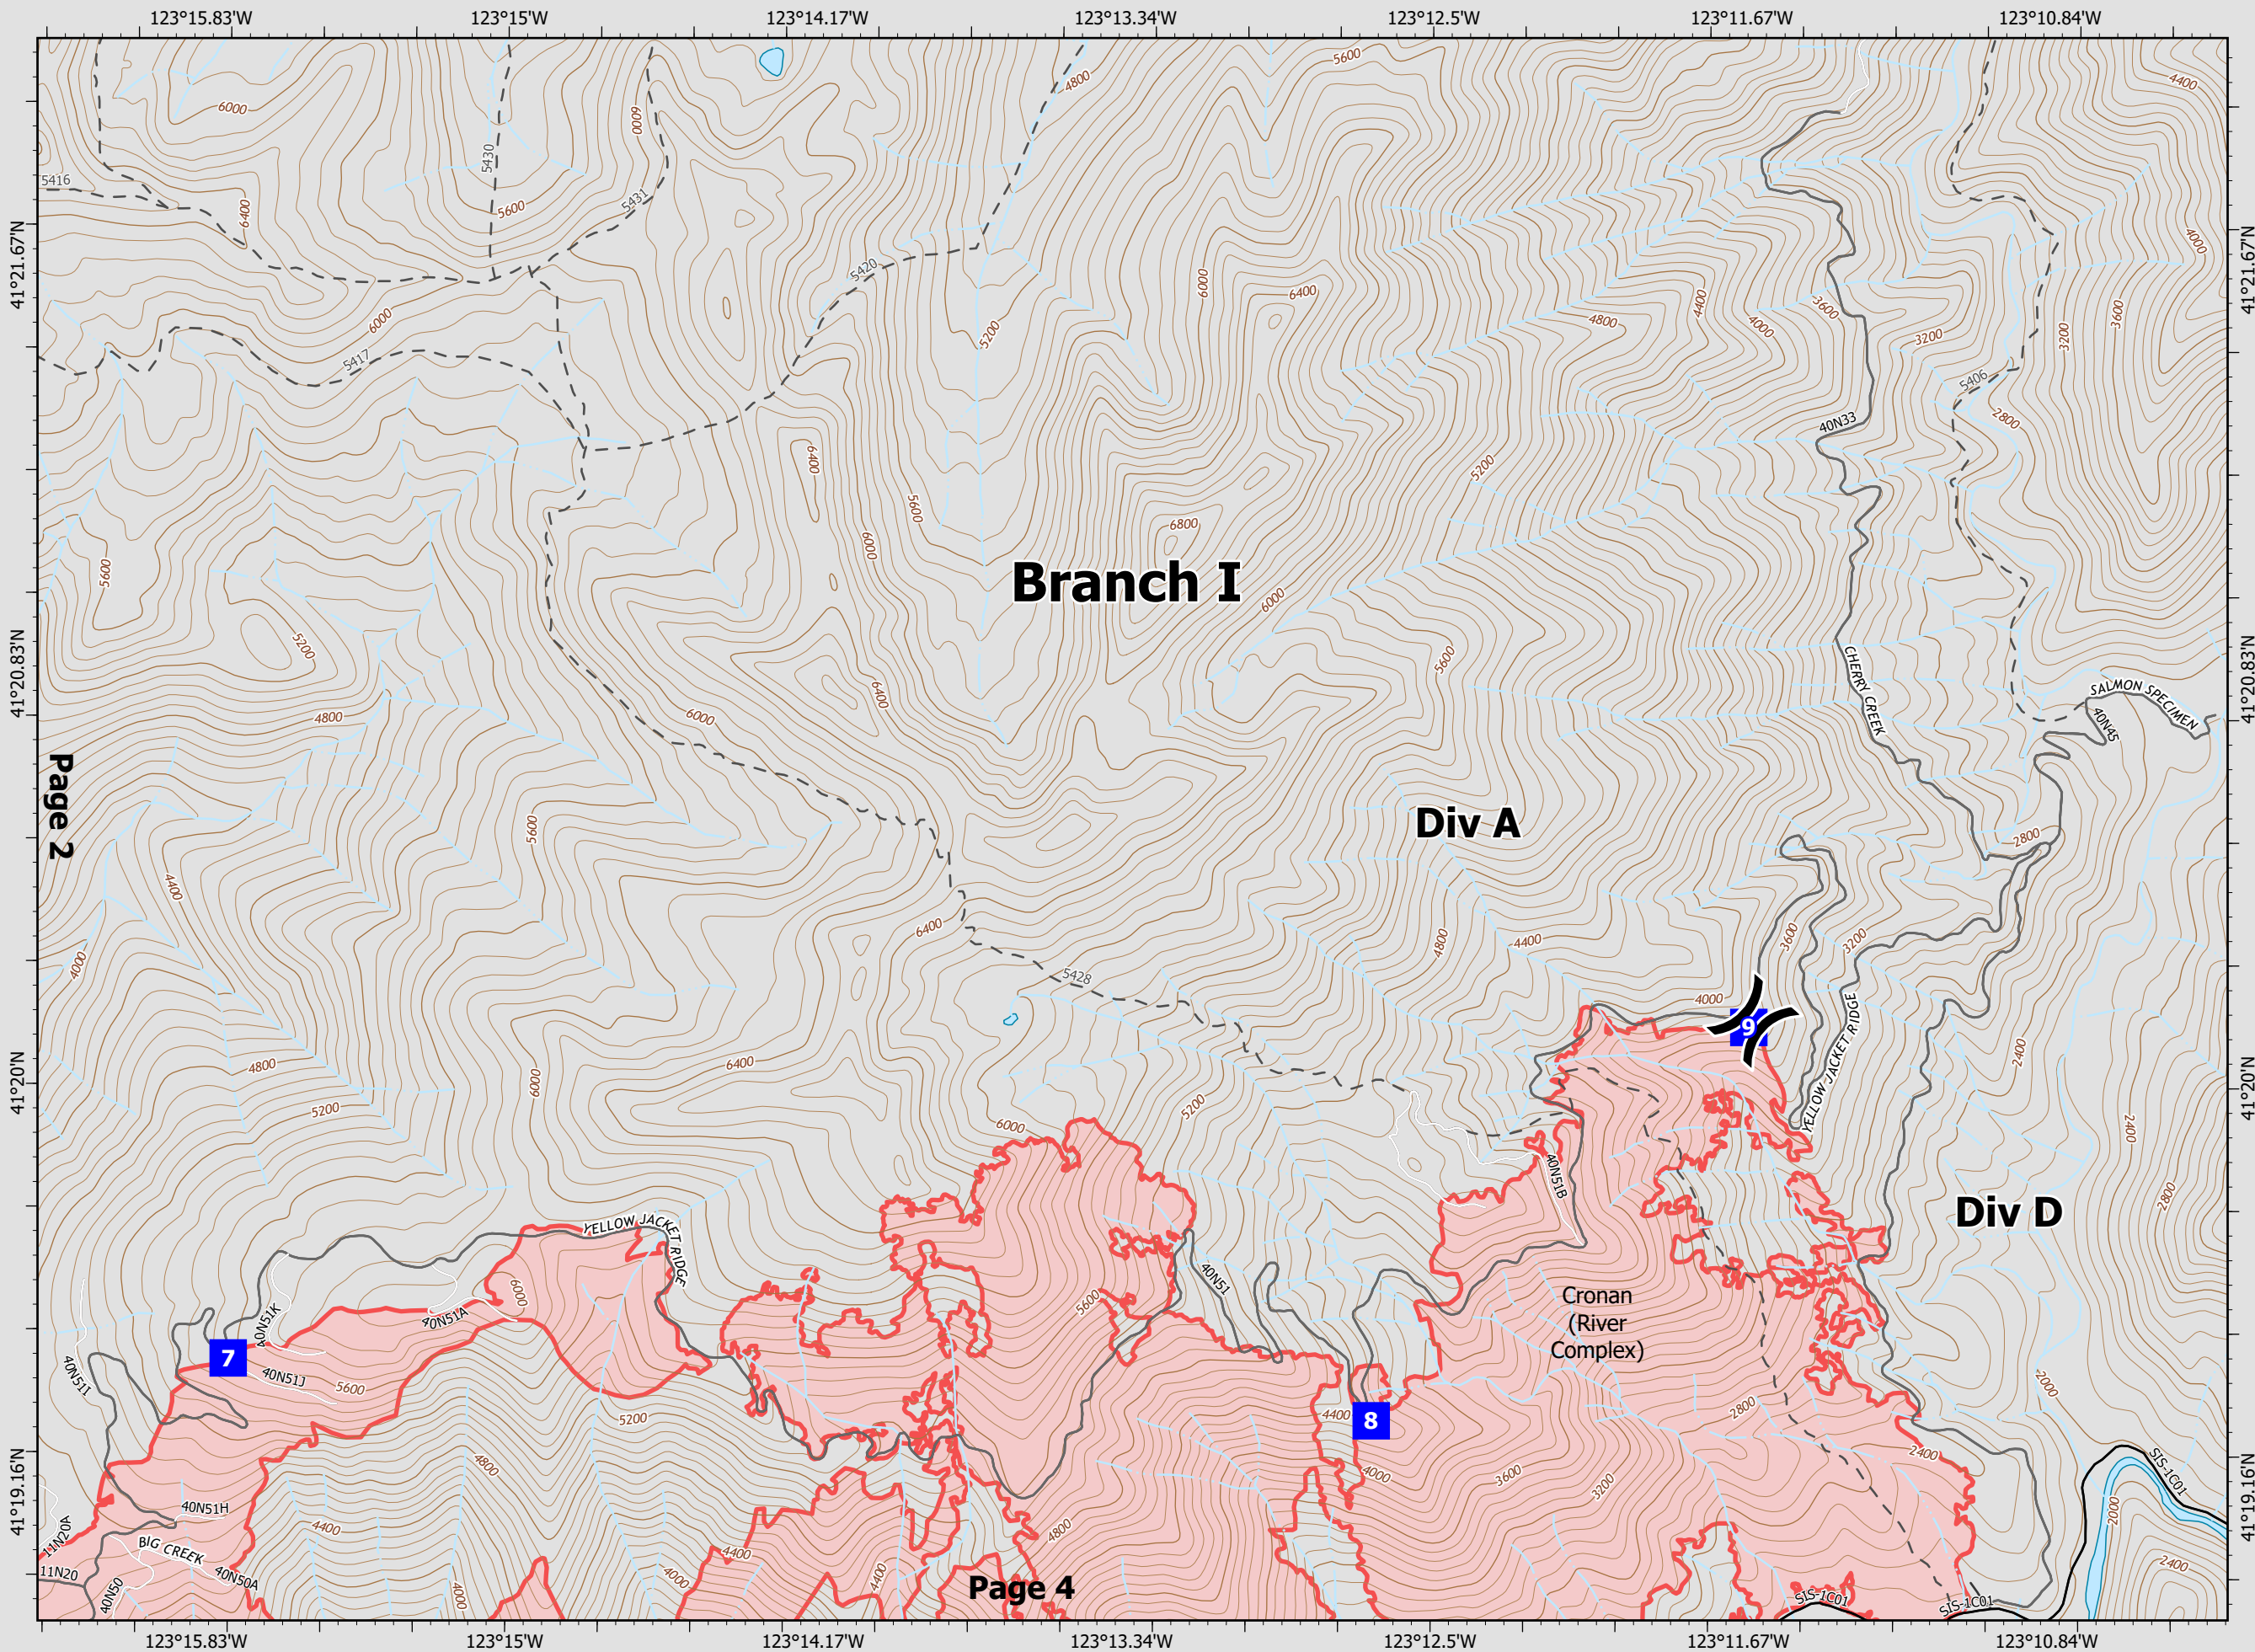

River Complex

CA-KNF-006385
8/25/21 07:00

86,492 acres
IR updated 8/25/21 12:00

- Division Break
- Drop Point
- Dirt
- Gravel
- Paved
- Gravel Or Dirt
- Wildfire Daily Fire Perimeter

BRANCH I DIV A & D Page 3 of 28