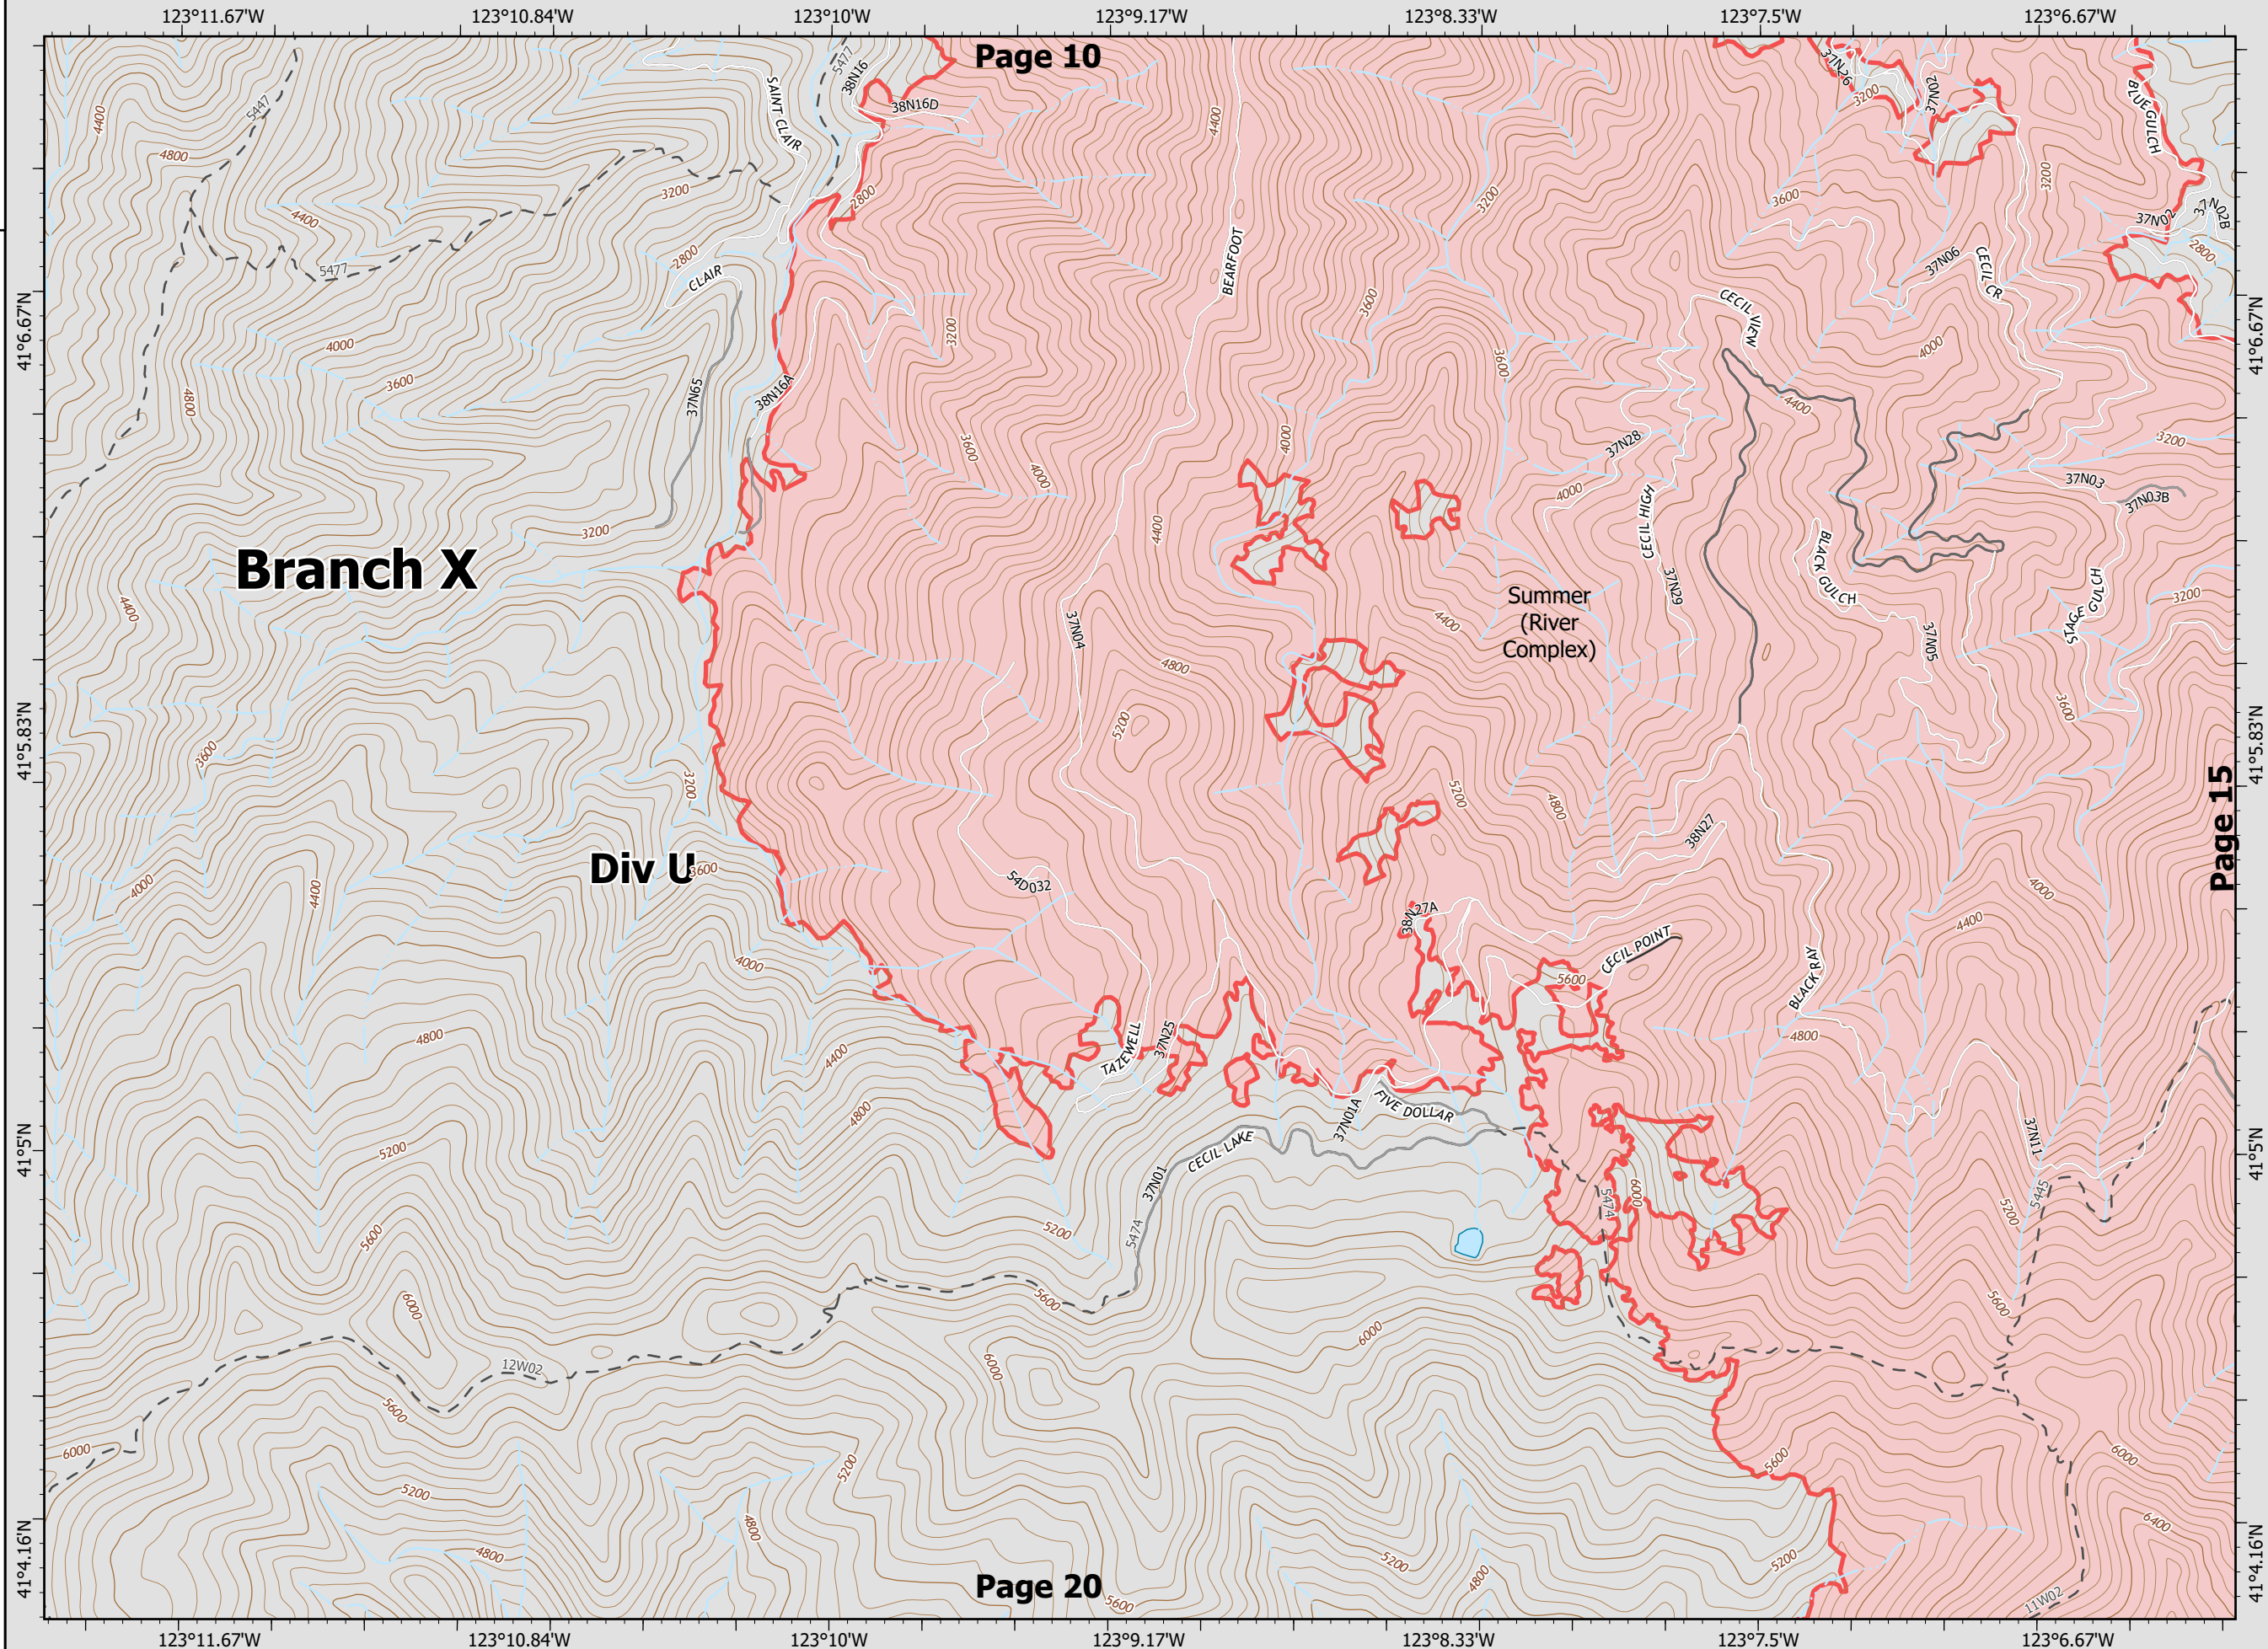

86,492 acres
IR updated 8/25/21 12:00

-  Trail
-  Decommissioned
-  Dirt
-  Gravel
-  Gravel Or Dirt
-  Wildfire Daily Fire Perimeter

BRANCH V & X
DIV U
Page 14 of 28

0 0.13 0.25 0.5 Miles

Datum: North American 1983

86,492 acres
IR updated 8/25/21 12:00

- Drop Point
- Trail
- Decommissioned
- Dirt
- Gravel
- Paved
- Gravel Or Dirt
- Wildfire Daily Fire Perimeter

BRANCH V & X DIV T & U Page 15 of 28

Page 10

Page 11

Page 14