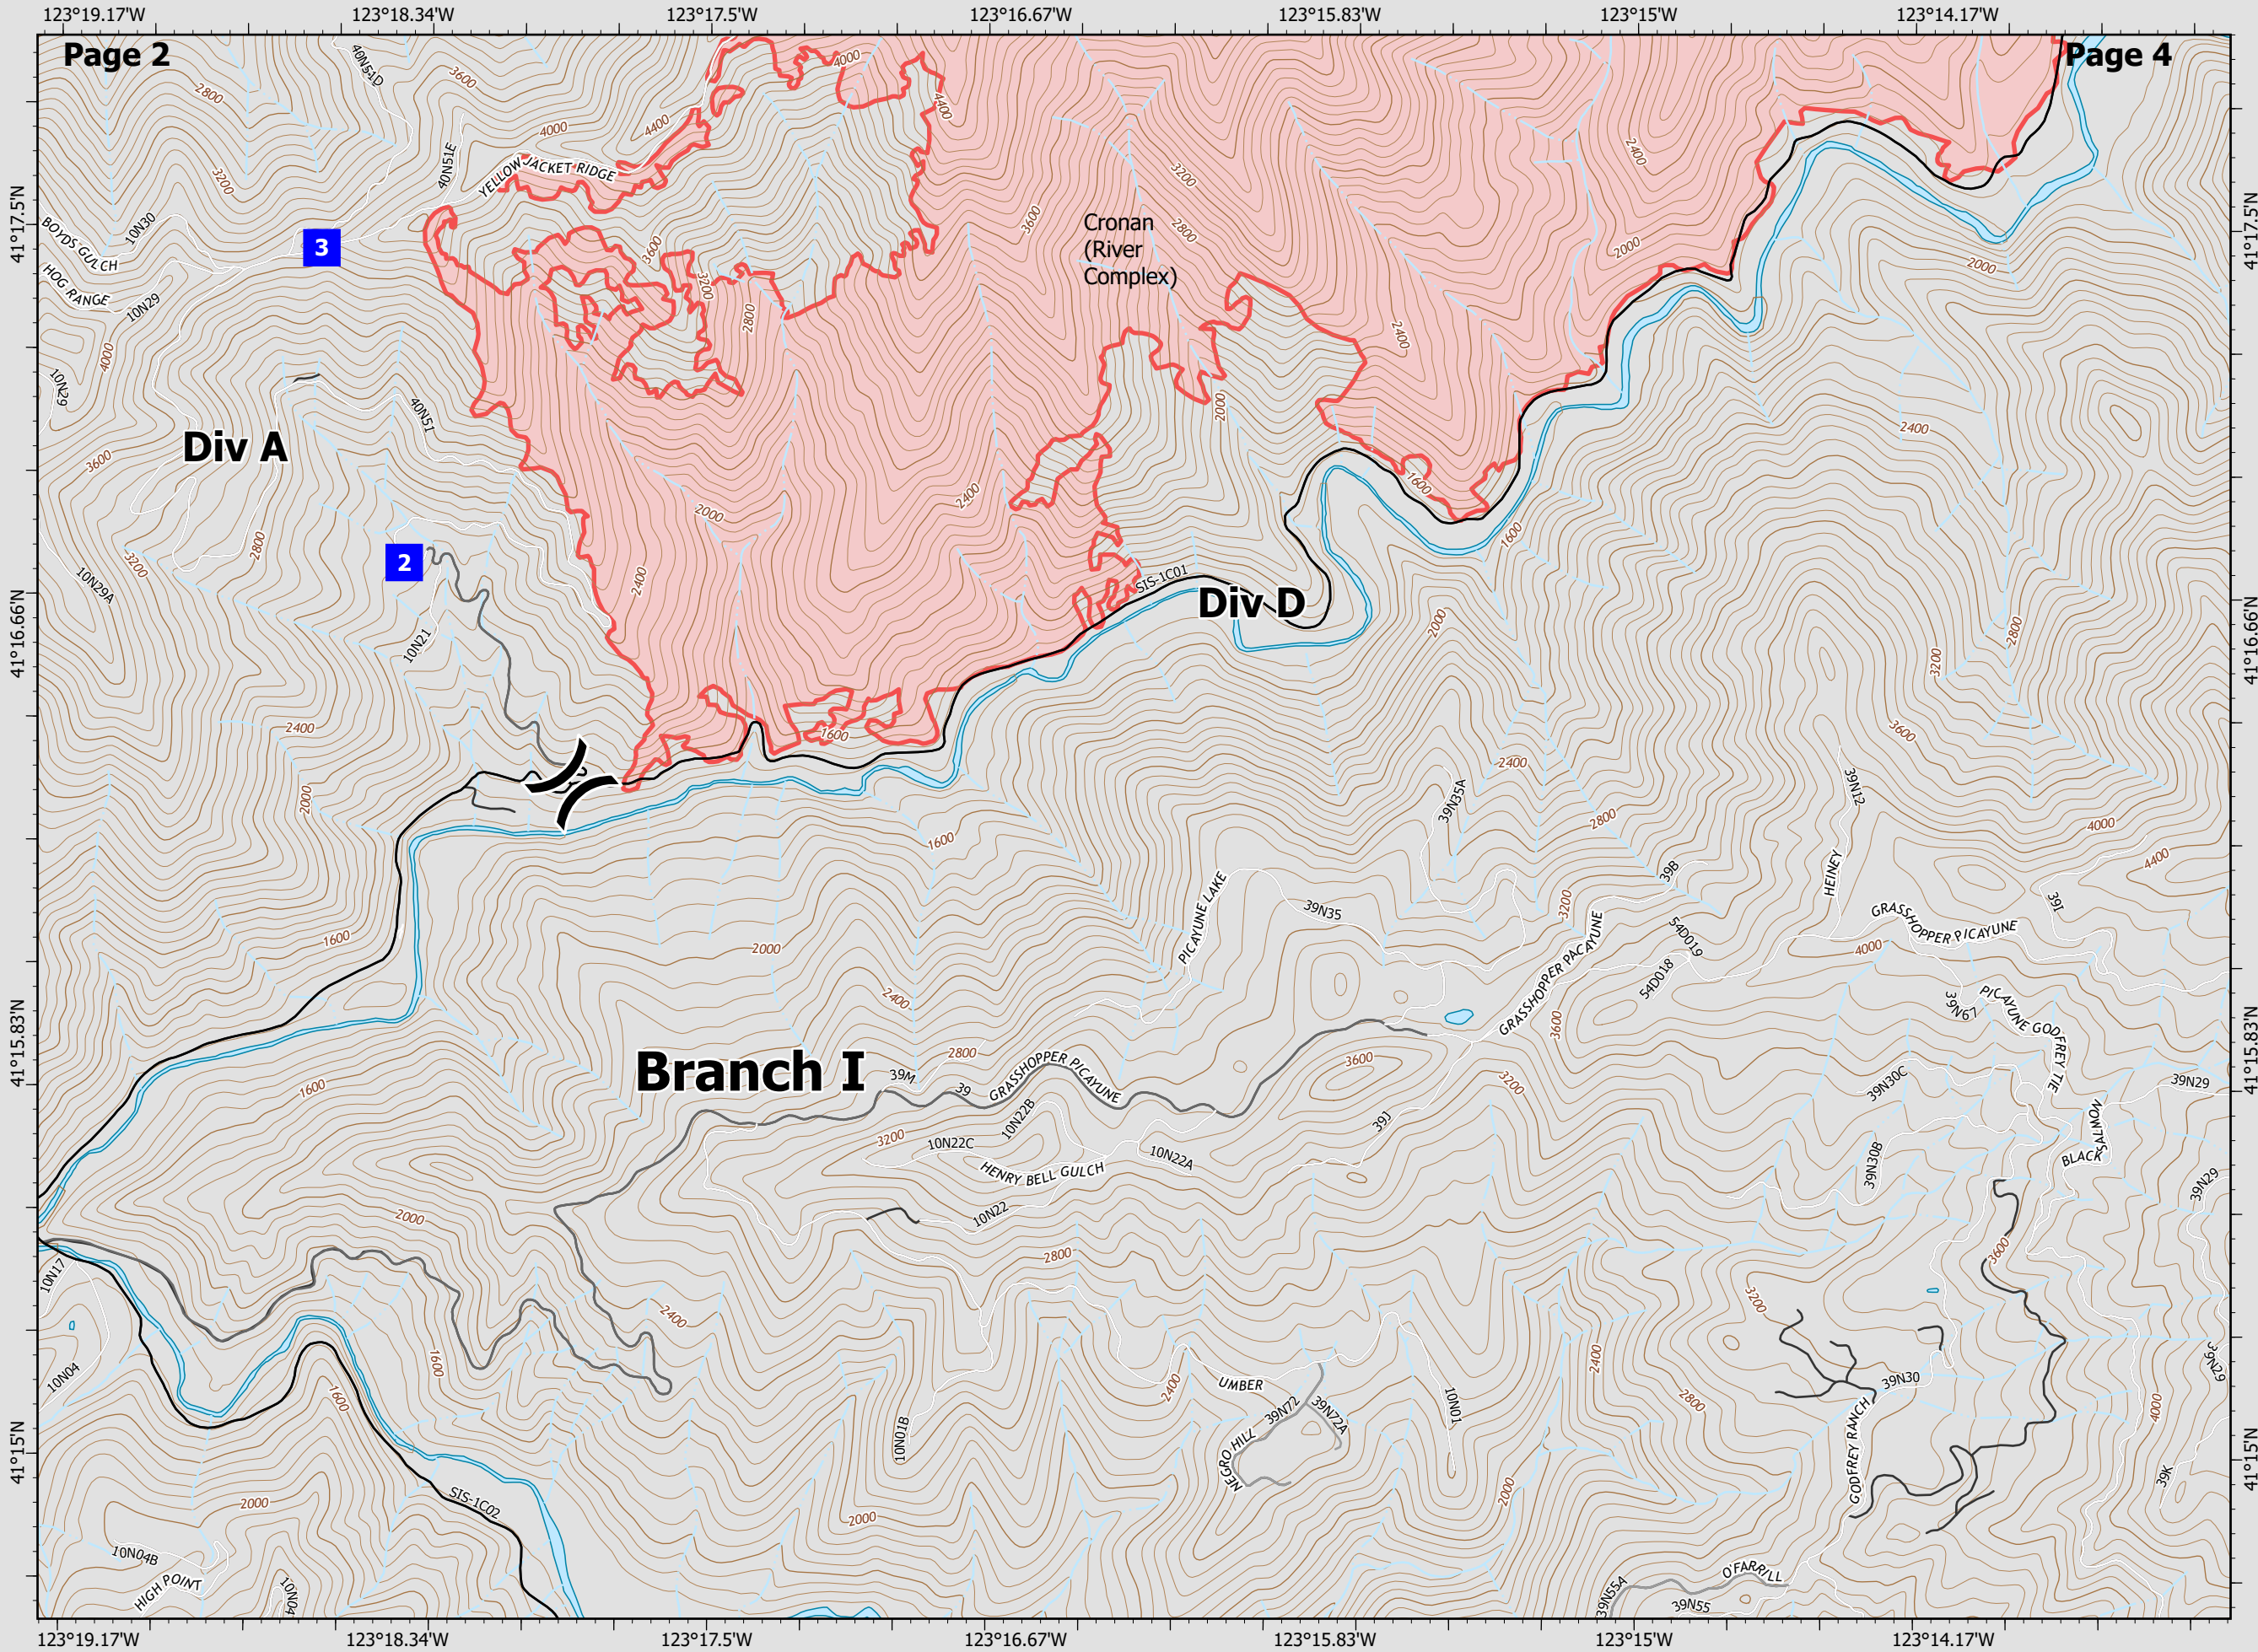

River Complex

CA-KNF-006385
8/25/21 07:00

86,492 acres
IR updated 8/25/21 12:00

-  Division Break
-  Drop Point
-  Decommissioned
-  Dirt
-  Gravel
-  Paved
-  Gravel Or Dirt
-  Wildfire Daily Fire Perimeter

BRANCH I & X DIV A & D Page 1 of 28

River Complex

CA-KNF-006385
8/25/21 07:00

86,492 acres
IR updated 8/25/21 12:00

- Drop Point
- Dirt
- Gravel
- Gravel Or Dirt
- - - 4WD
- Wildfire Daily Fire Perimeter

BRANCH I
DIV A
Page 2 of 28