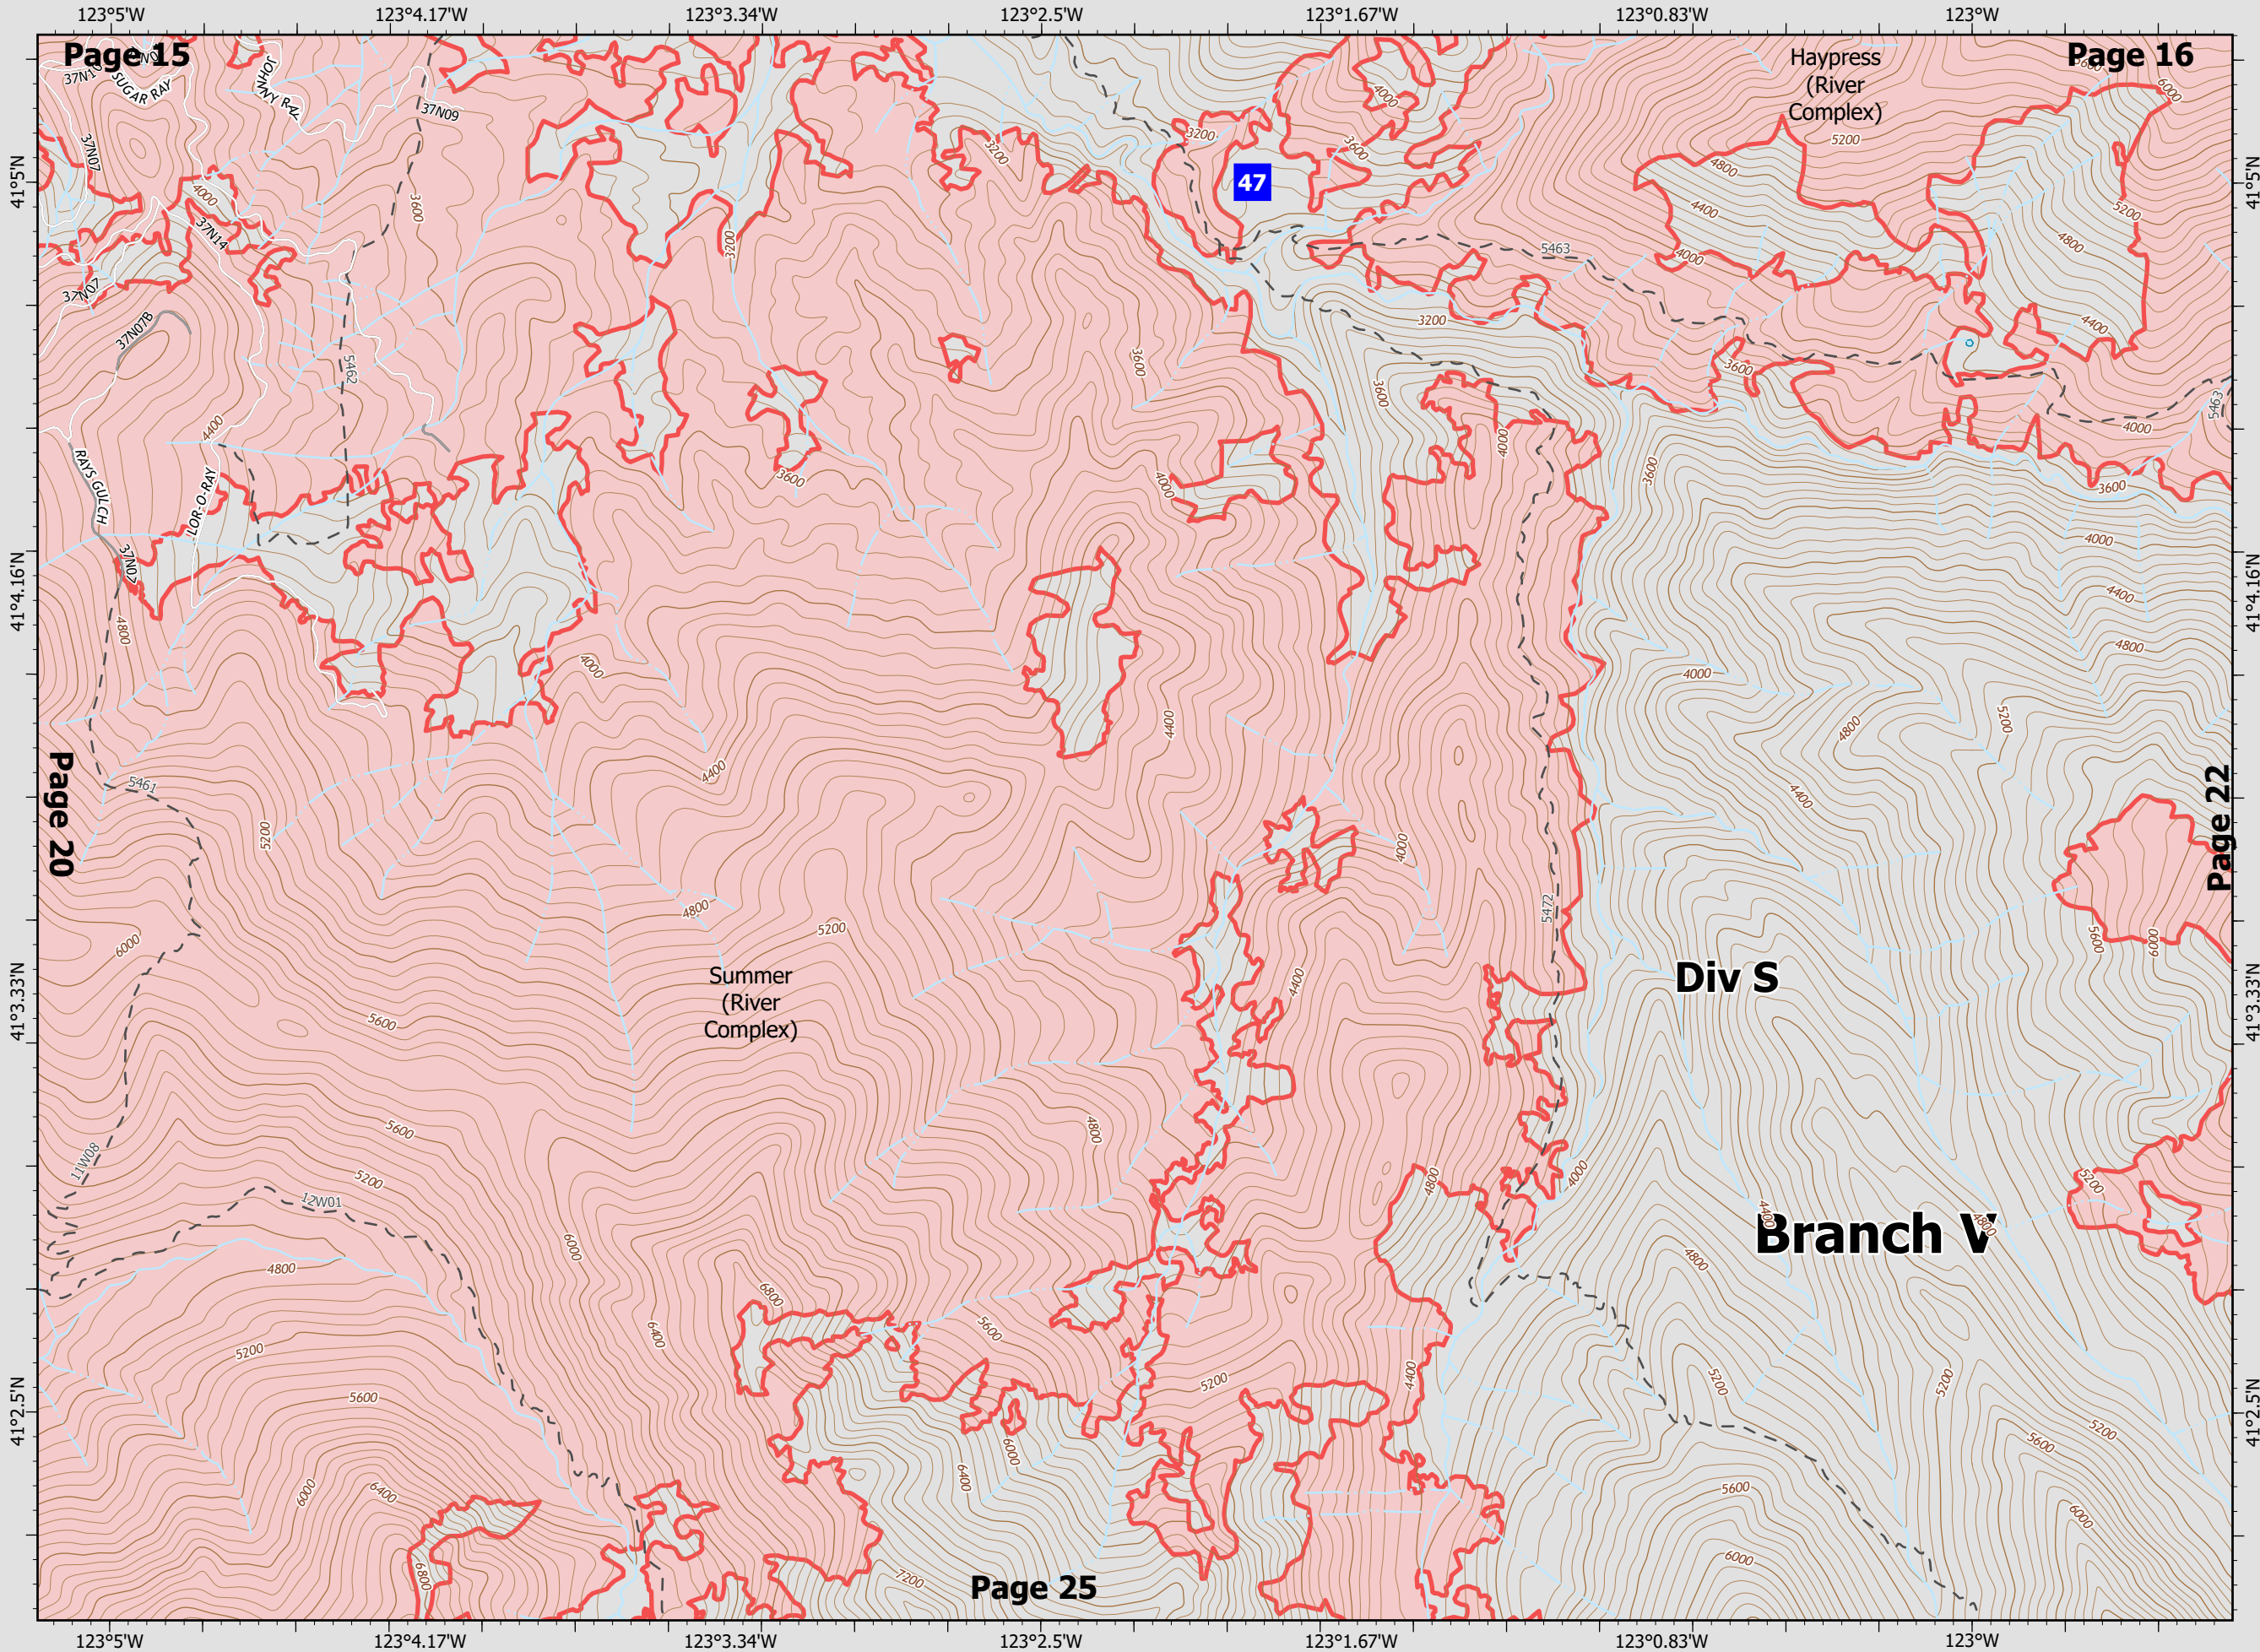

River Complex

CA-KNF-006385
8/25/21 07:00

86,492 acres
IR updated 8/25/21 12:00

- Drop Point
- Trail
- Decommissioned
- Dirt
- Gravel Or Dirt
- Wildfire Daily Fire Perimeter

BRANCH V DIV S Page 21 of 28