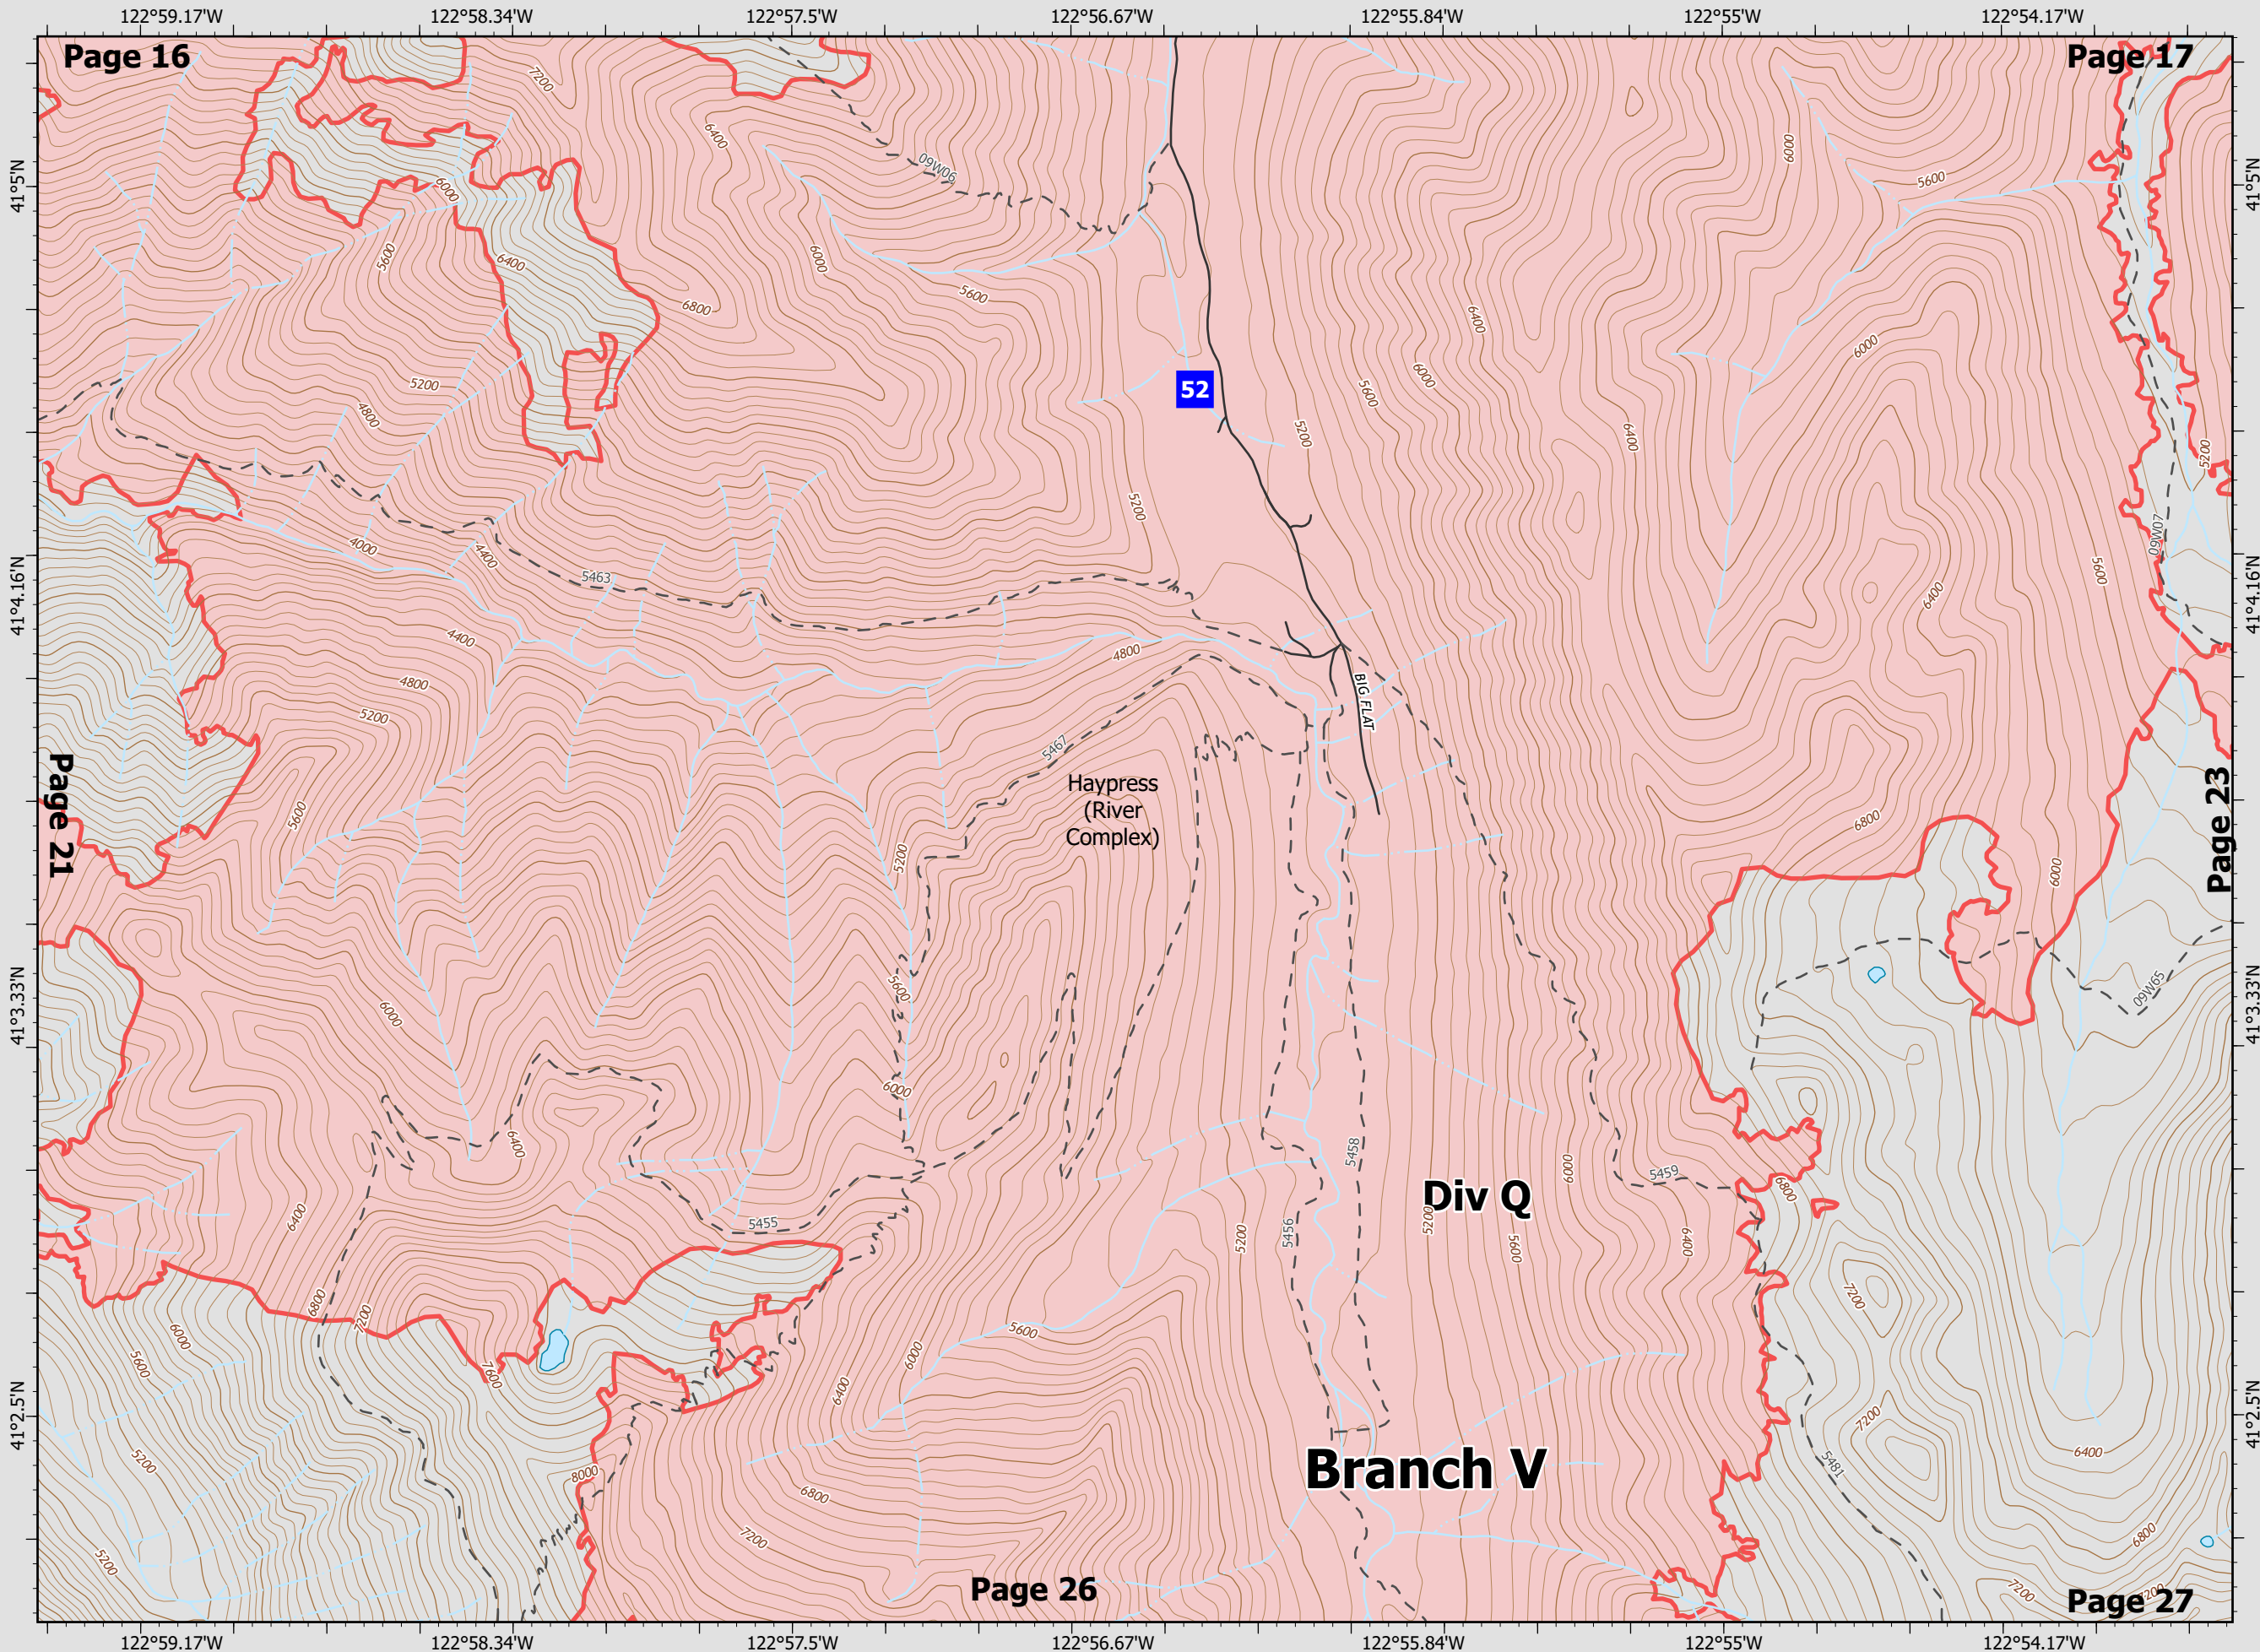

River Complex

CA-KNF-006385
8/25/21 07:00

86,492 acres
IR updated 8/25/21 12:00

- Drop Point
- Trail
- Gravel Or Dirt
- Wildfire Daily Fire Perimeter

BRANCH V
DIV S & Q
Page 22 of 28