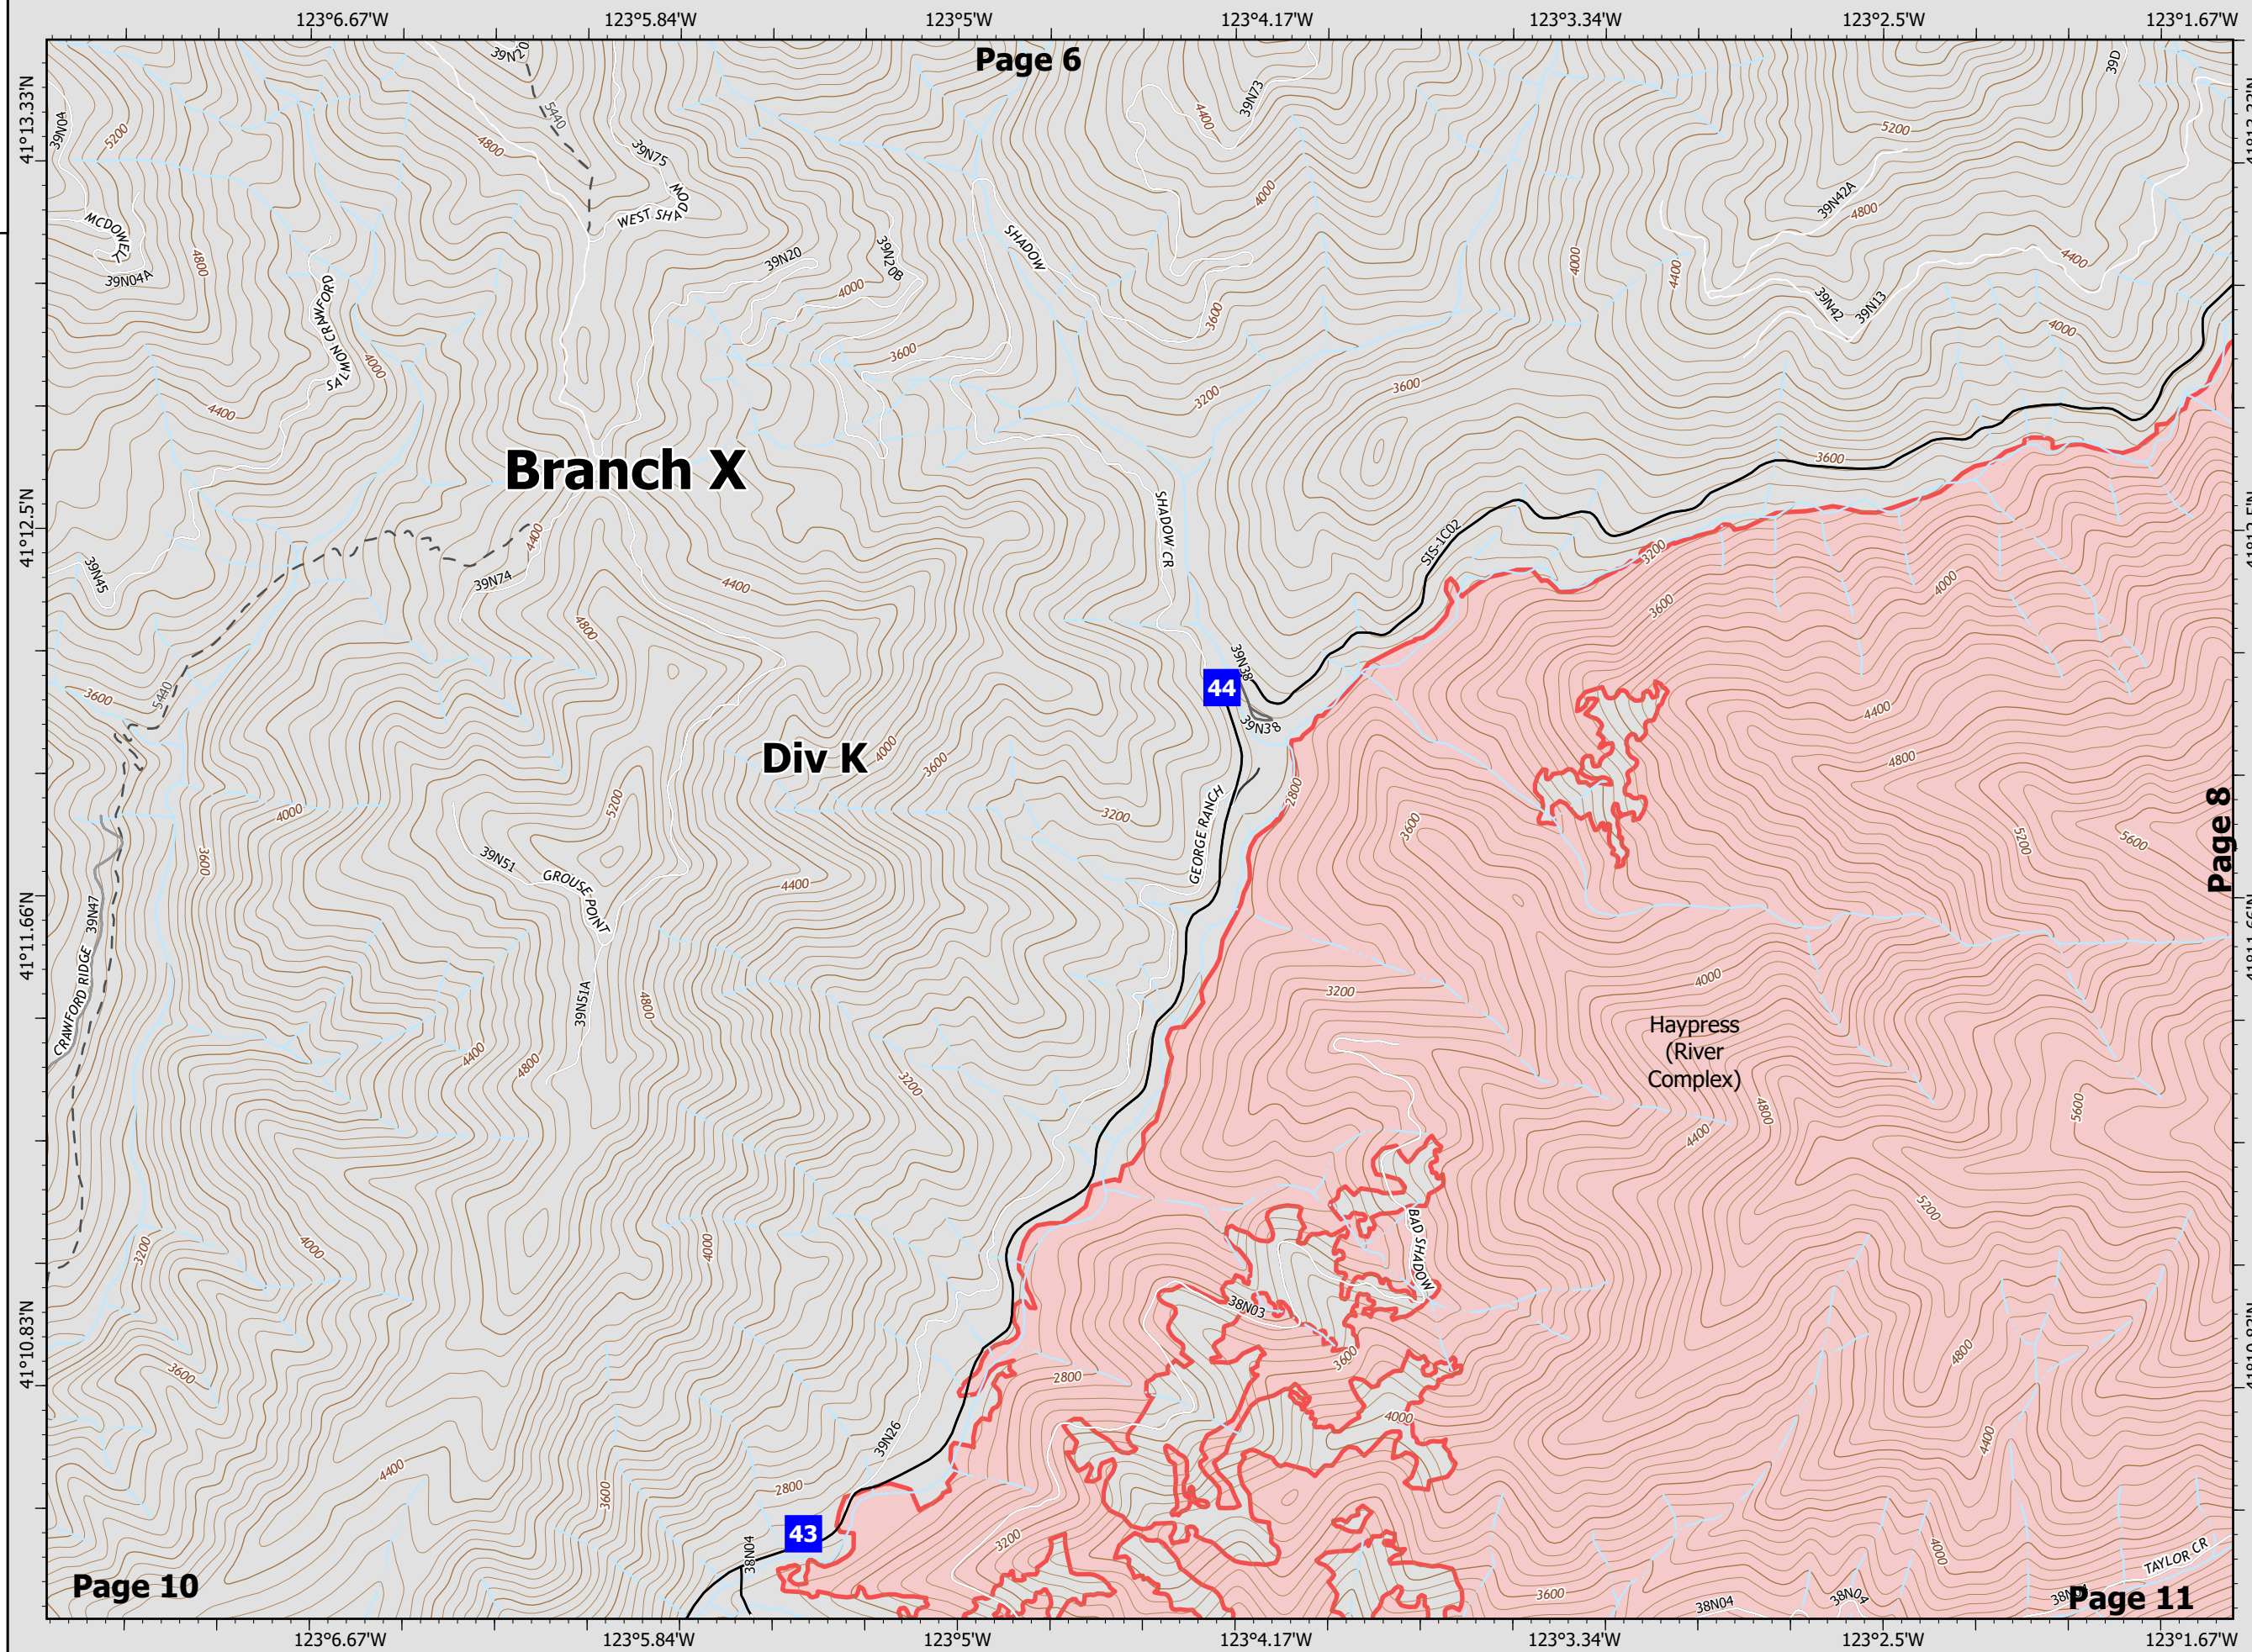

River Complex

CA-KNF-006385
8/25/21 07:00

86,492 acres
IR updated 8/25/21 12:00

- Drop Point
- Decommissioned
- Dirt
- Gravel
- Paved
- Local Connector
- Gravel Or Dirt
- - - 4WD
- ▭ Wildfire Daily Fire Perimeter

BRANCH X DIV K Page 7 of 28

Branch X

Div K

Haypress
(River
Complex)