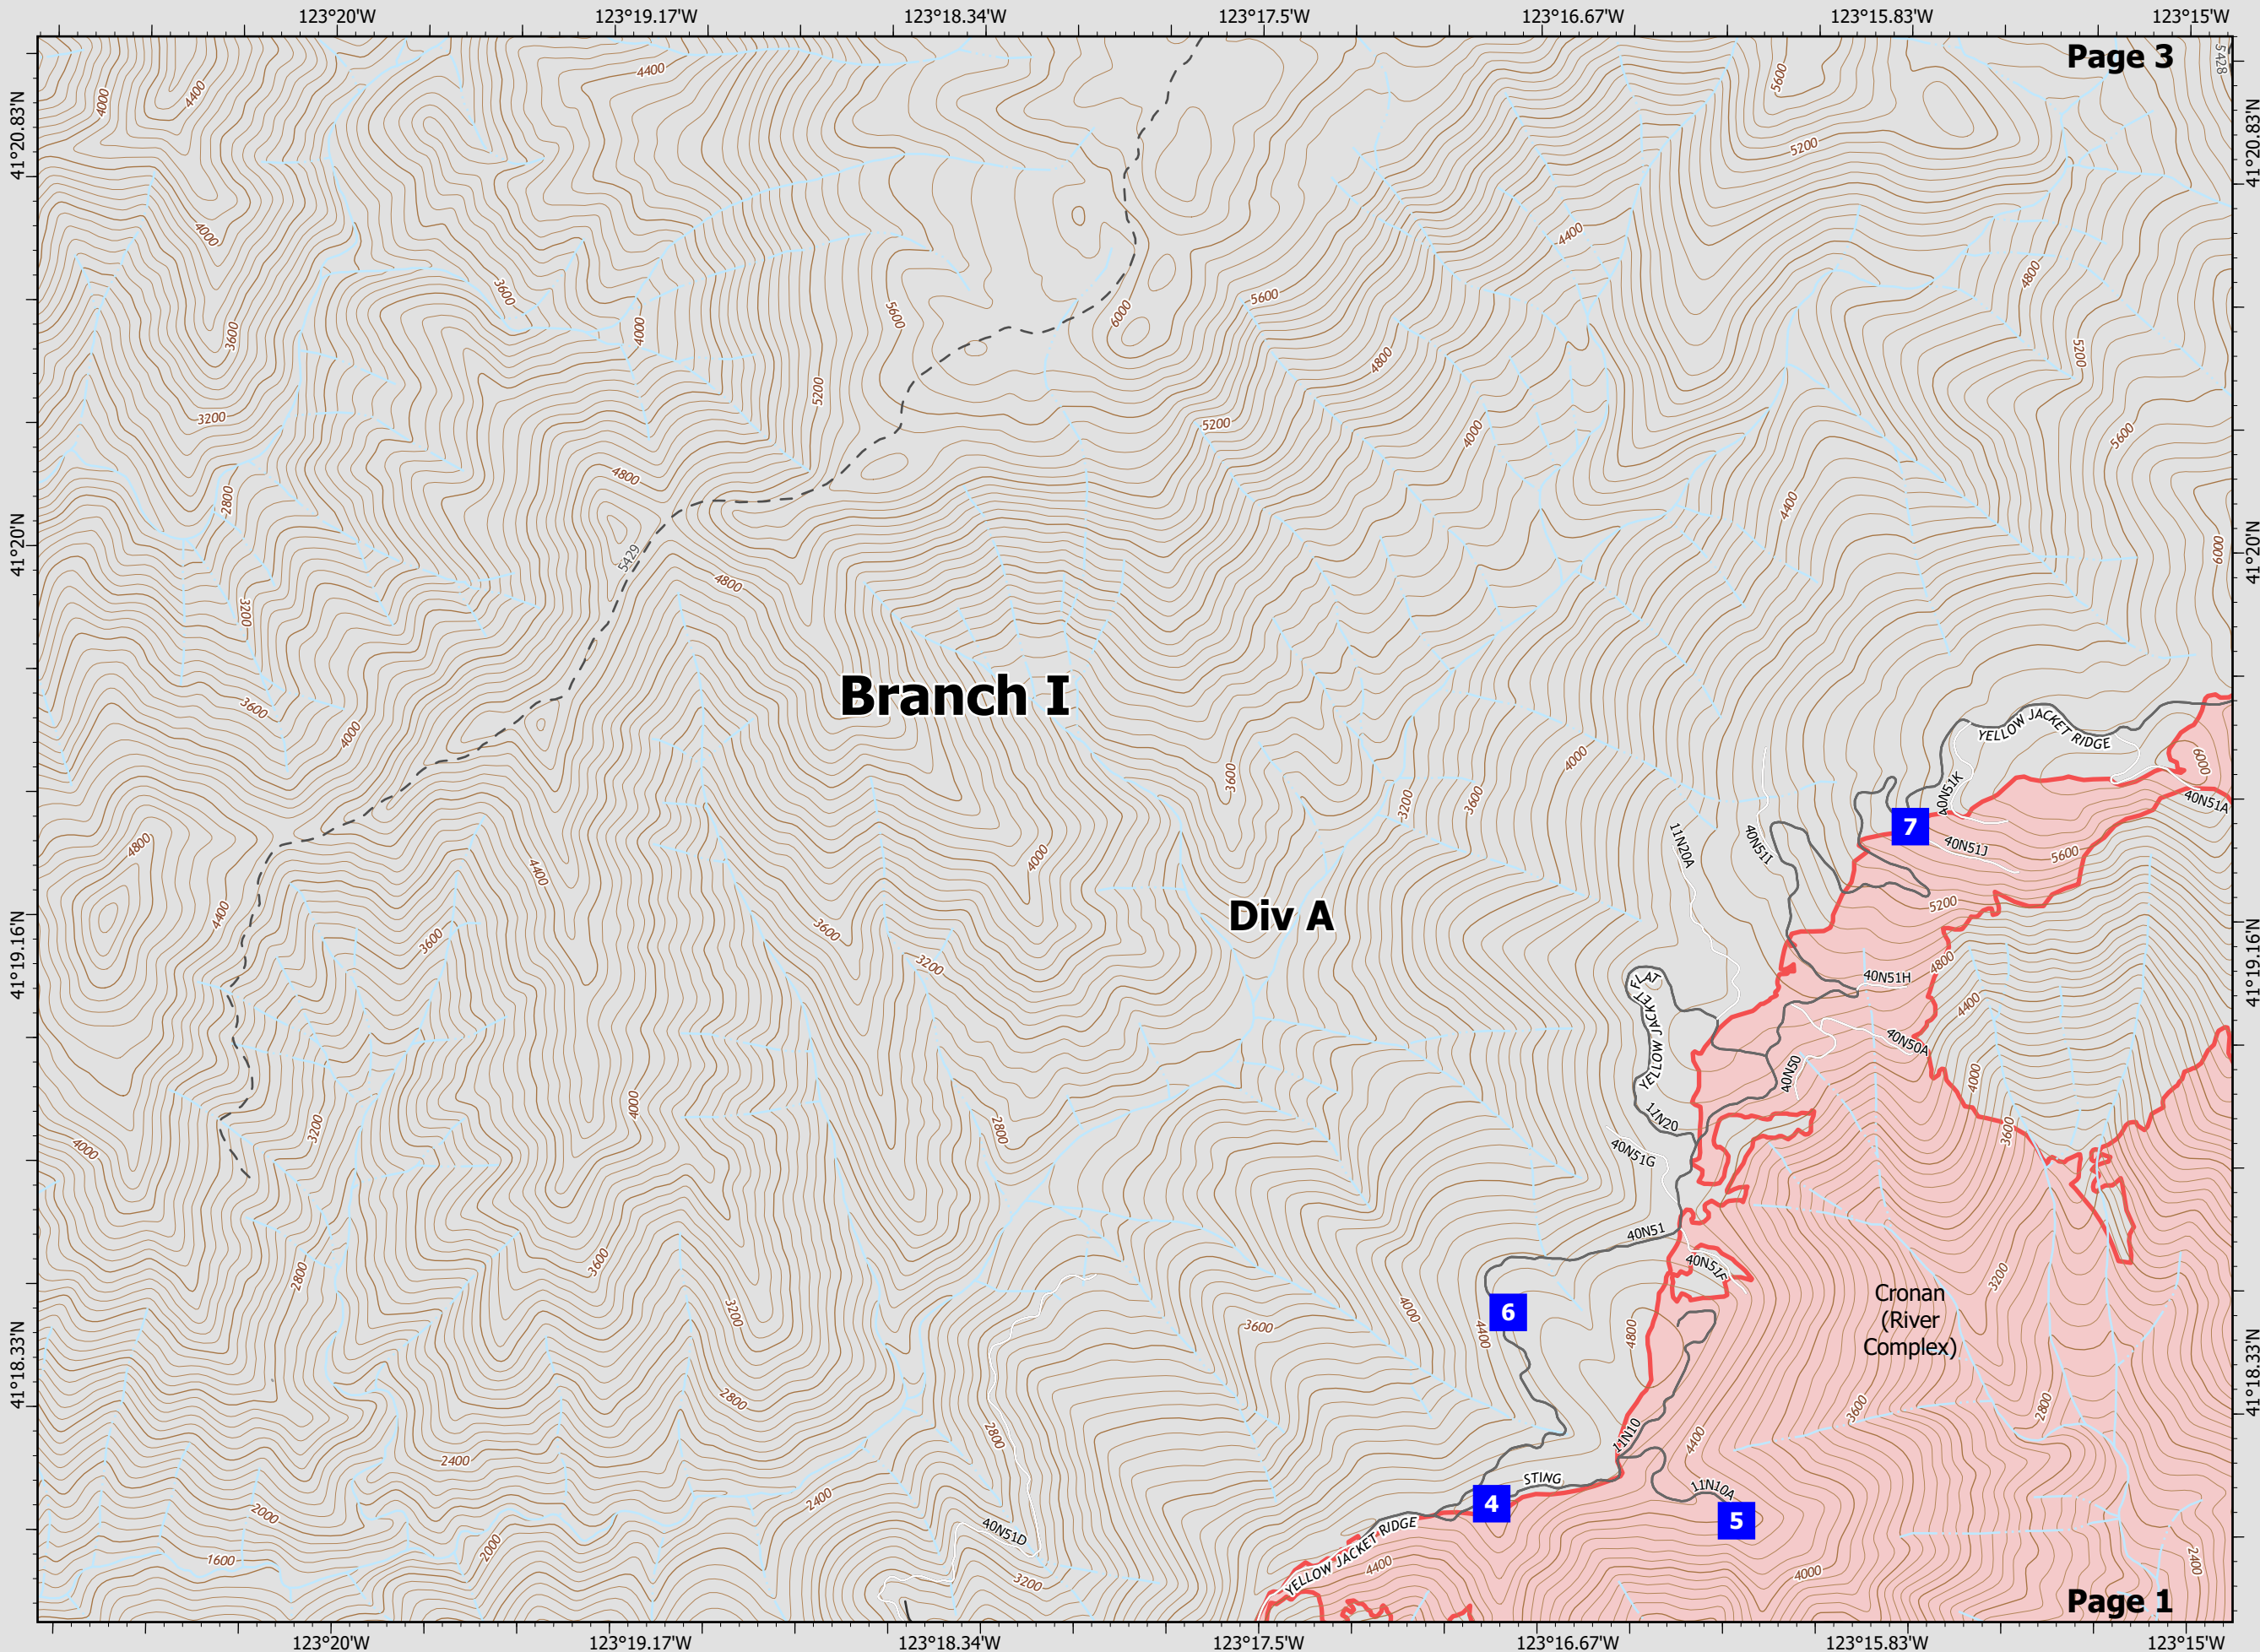

BRANCH I & X DIV A & D Page 1 of 28

River Complex

CA-KNF-006385
8/25/21 07:00

86,492 acres
IR updated 8/25/21 12:00

- Drop Point
- Dirt
- Gravel
- Gravel Or Dirt
- - - 4WD
- Wildfire Daily Fire Perimeter

BRANCH I
DIV A
Page 2 of 28