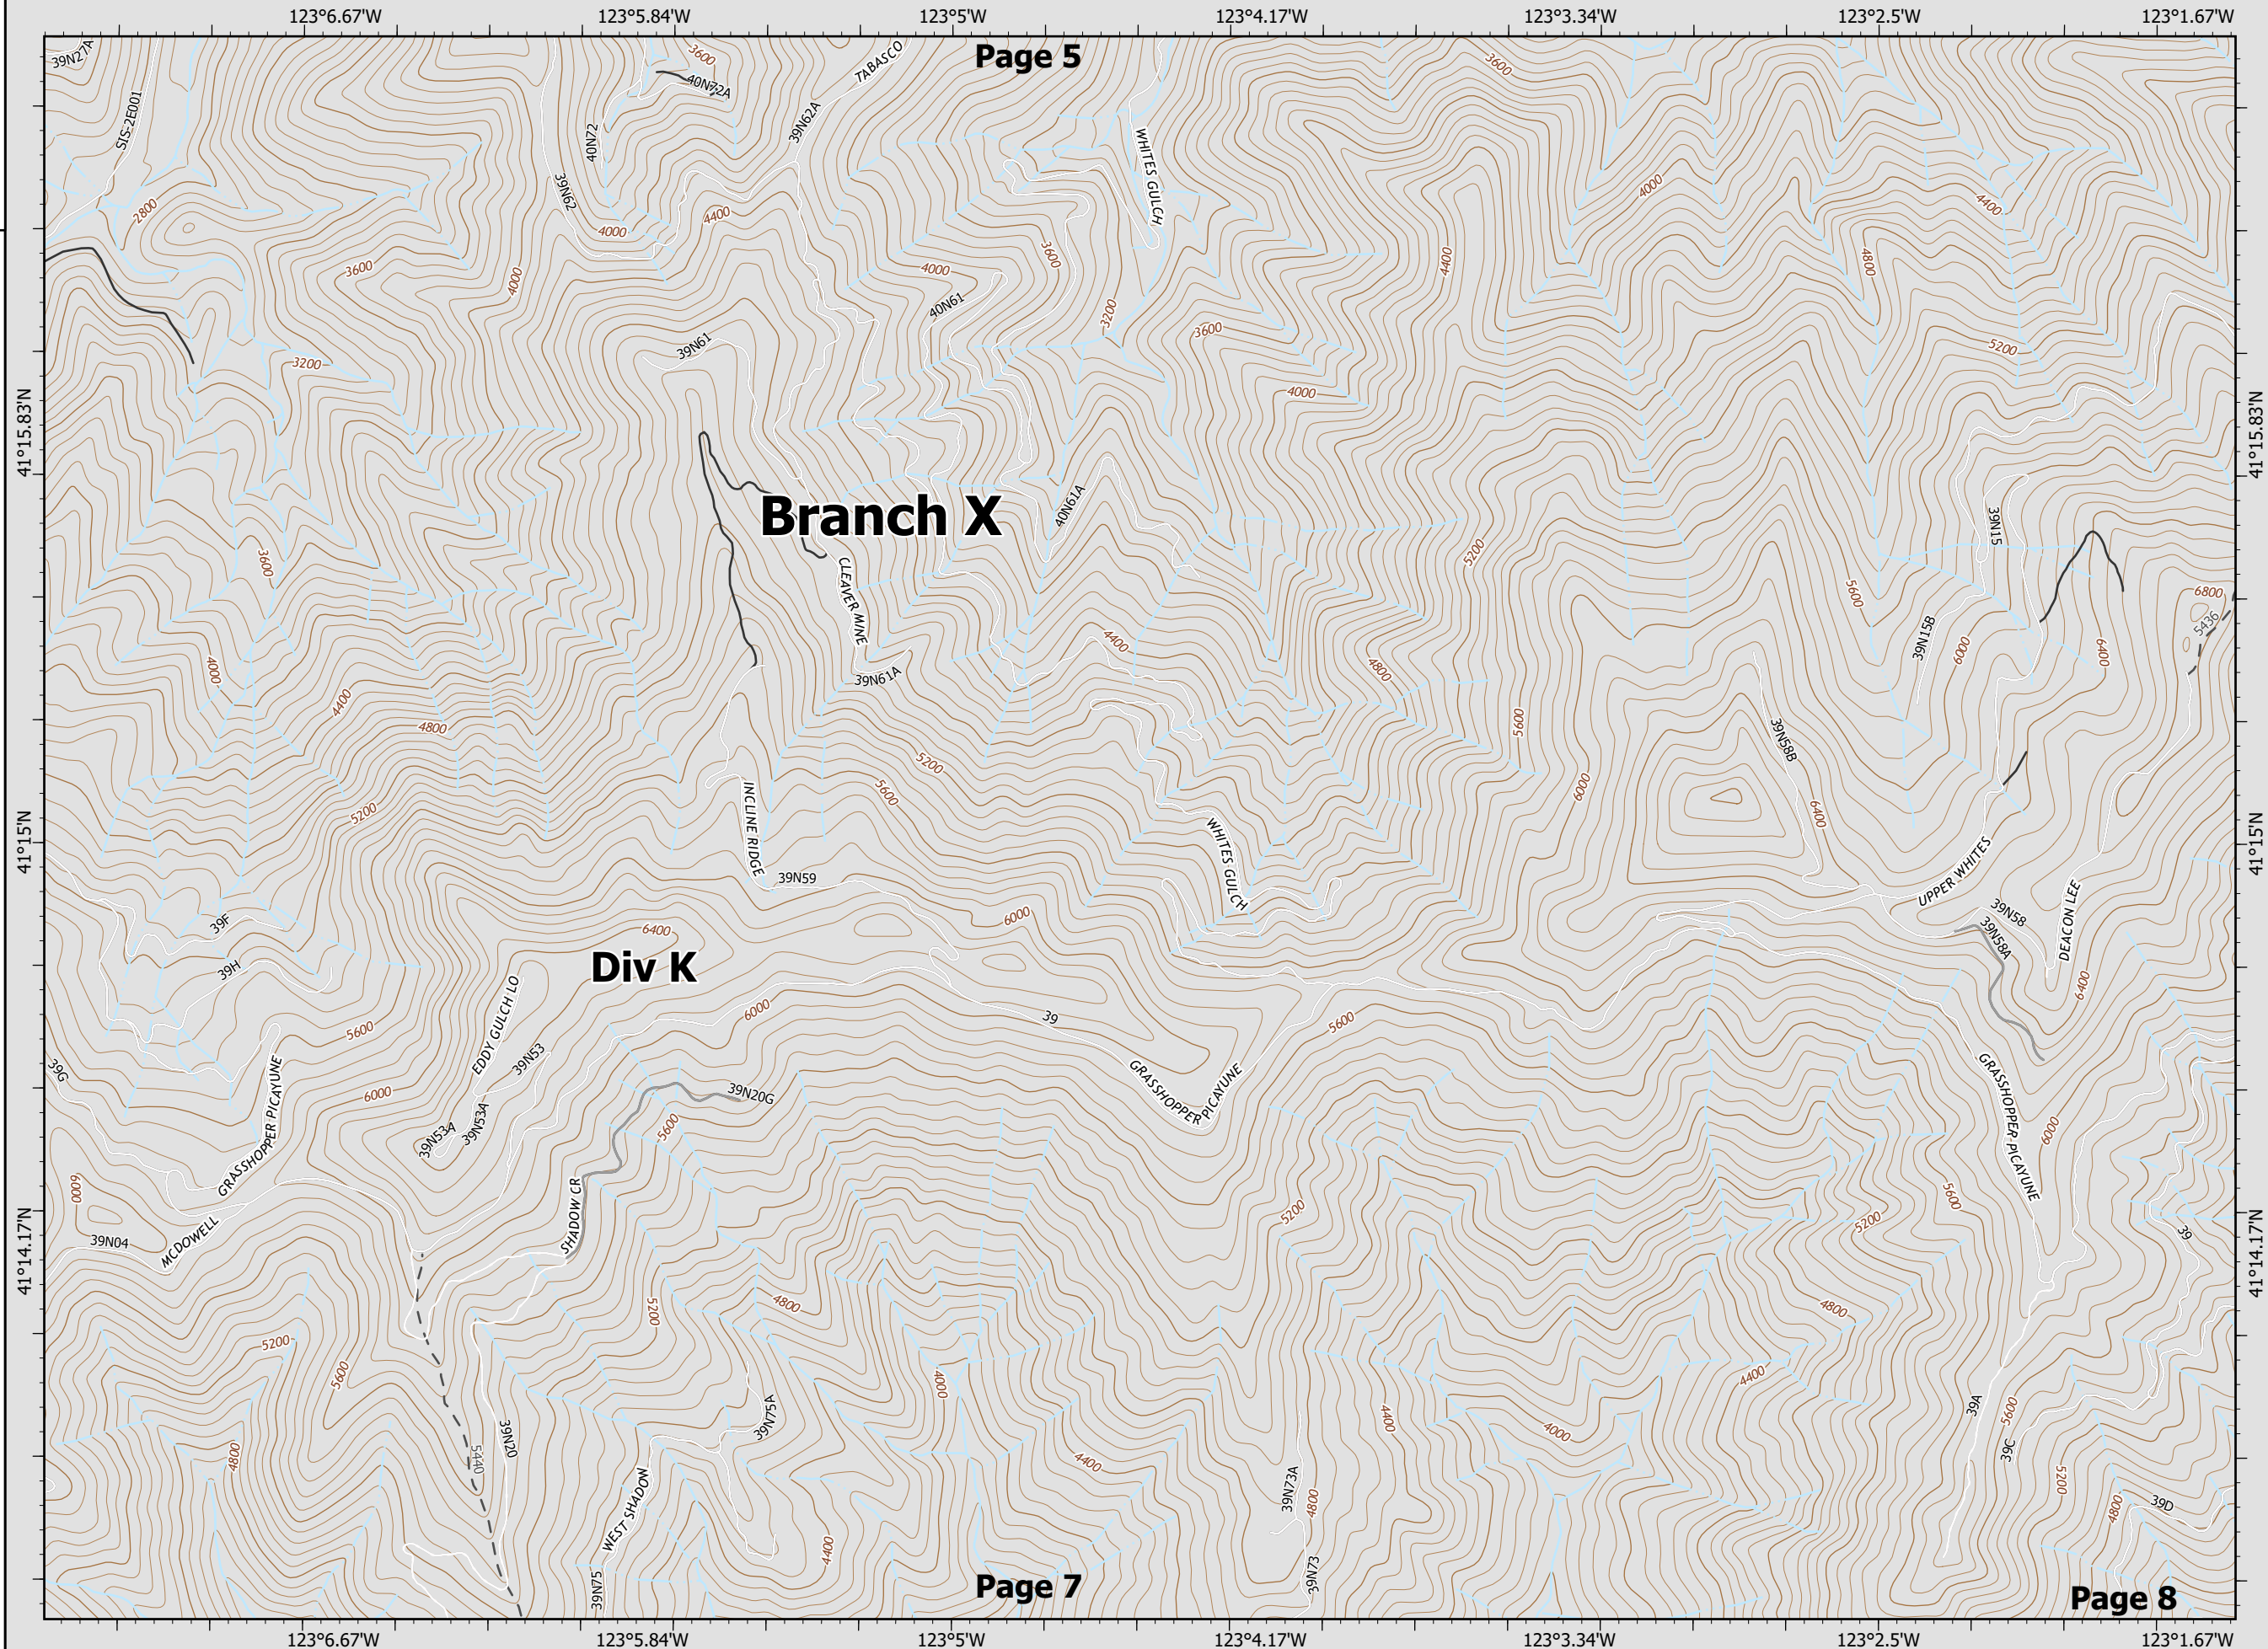

0 0.13 0.25 0.5 Miles

Datum: North American 1983

River Complex

CA-KNF-006385
8/25/21 07:00

86,492 acres
IR updated 8/25/21 12:00

-  Decommissioned
-  Dirt
-  Gravel Or Dirt
-  4WD

BRANCH X DIV K Page 6 of 28

0 0.13 0.25 0.5 Miles

Datum: North American 1983

River Complex

CA-KNF-006385
8/25/21 07:00

86,492 acres
IR updated 8/25/21 12:00

- Drop Point
- Decommissioned
- Dirt
- Gravel
- Paved
- Local Connector
- Gravel Or Dirt
- - - 4WD
- ▭ Wildfire Daily Fire Perimeter