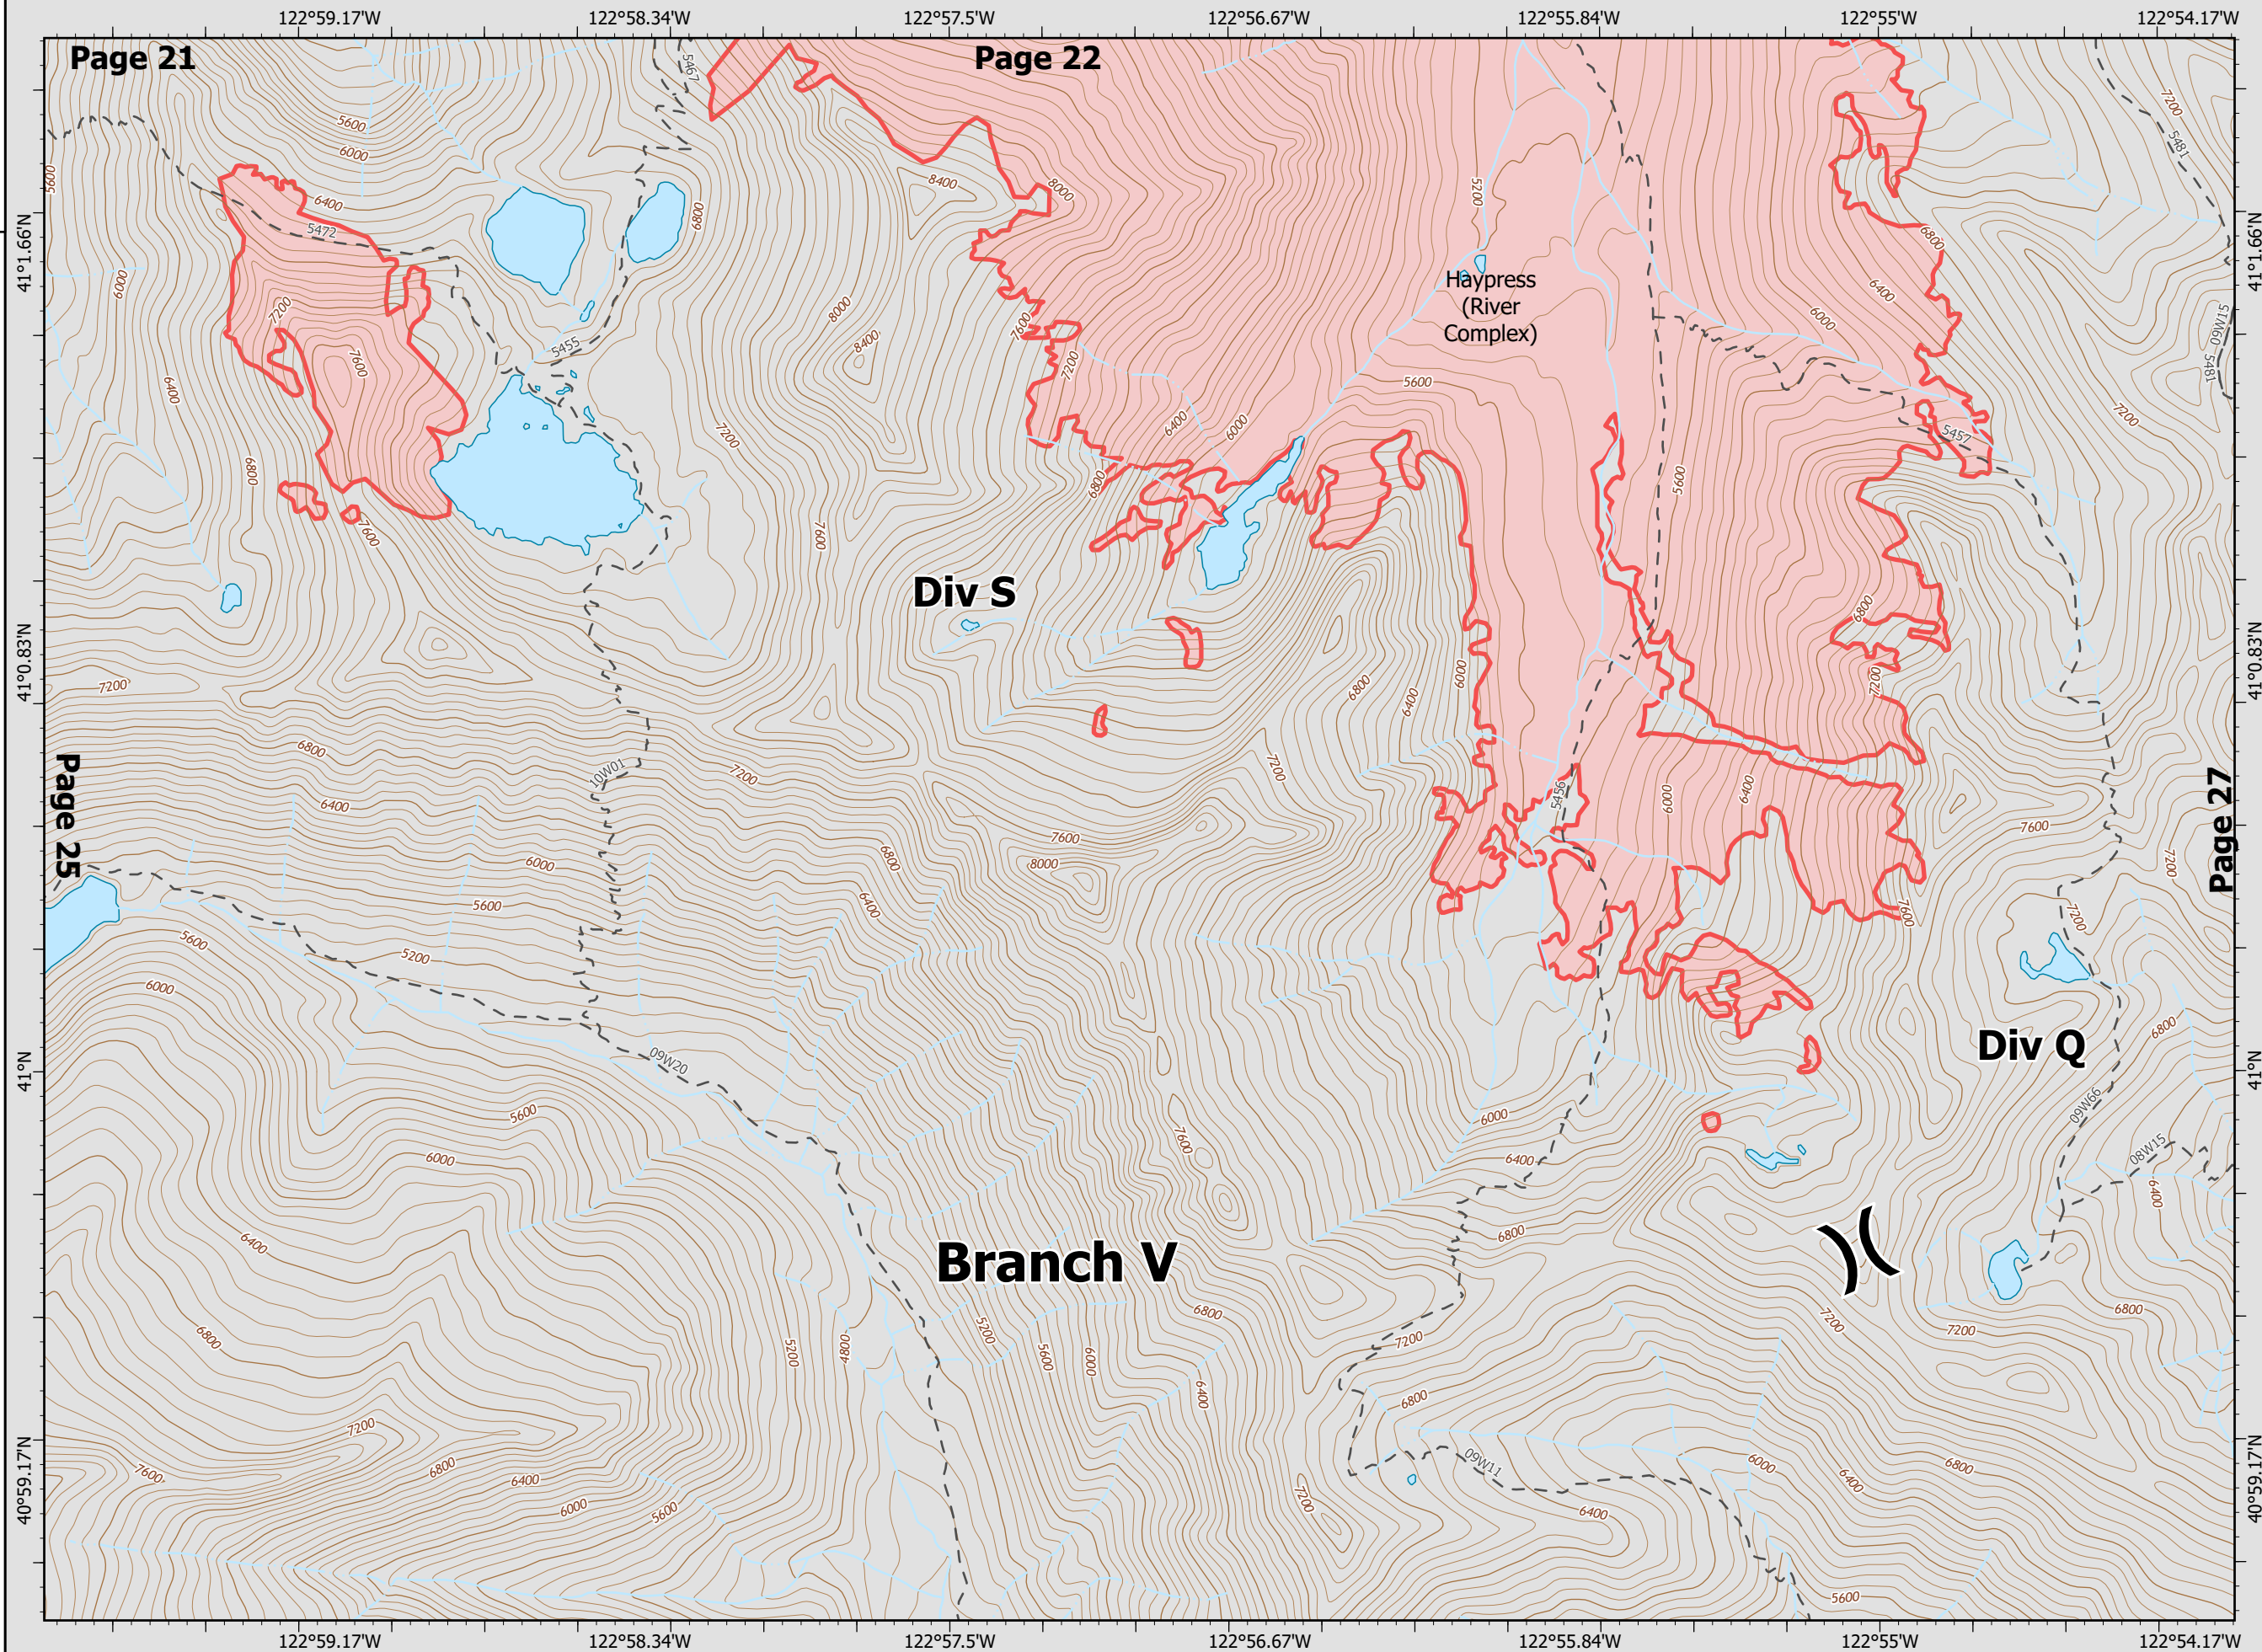

Datum: North American 1983