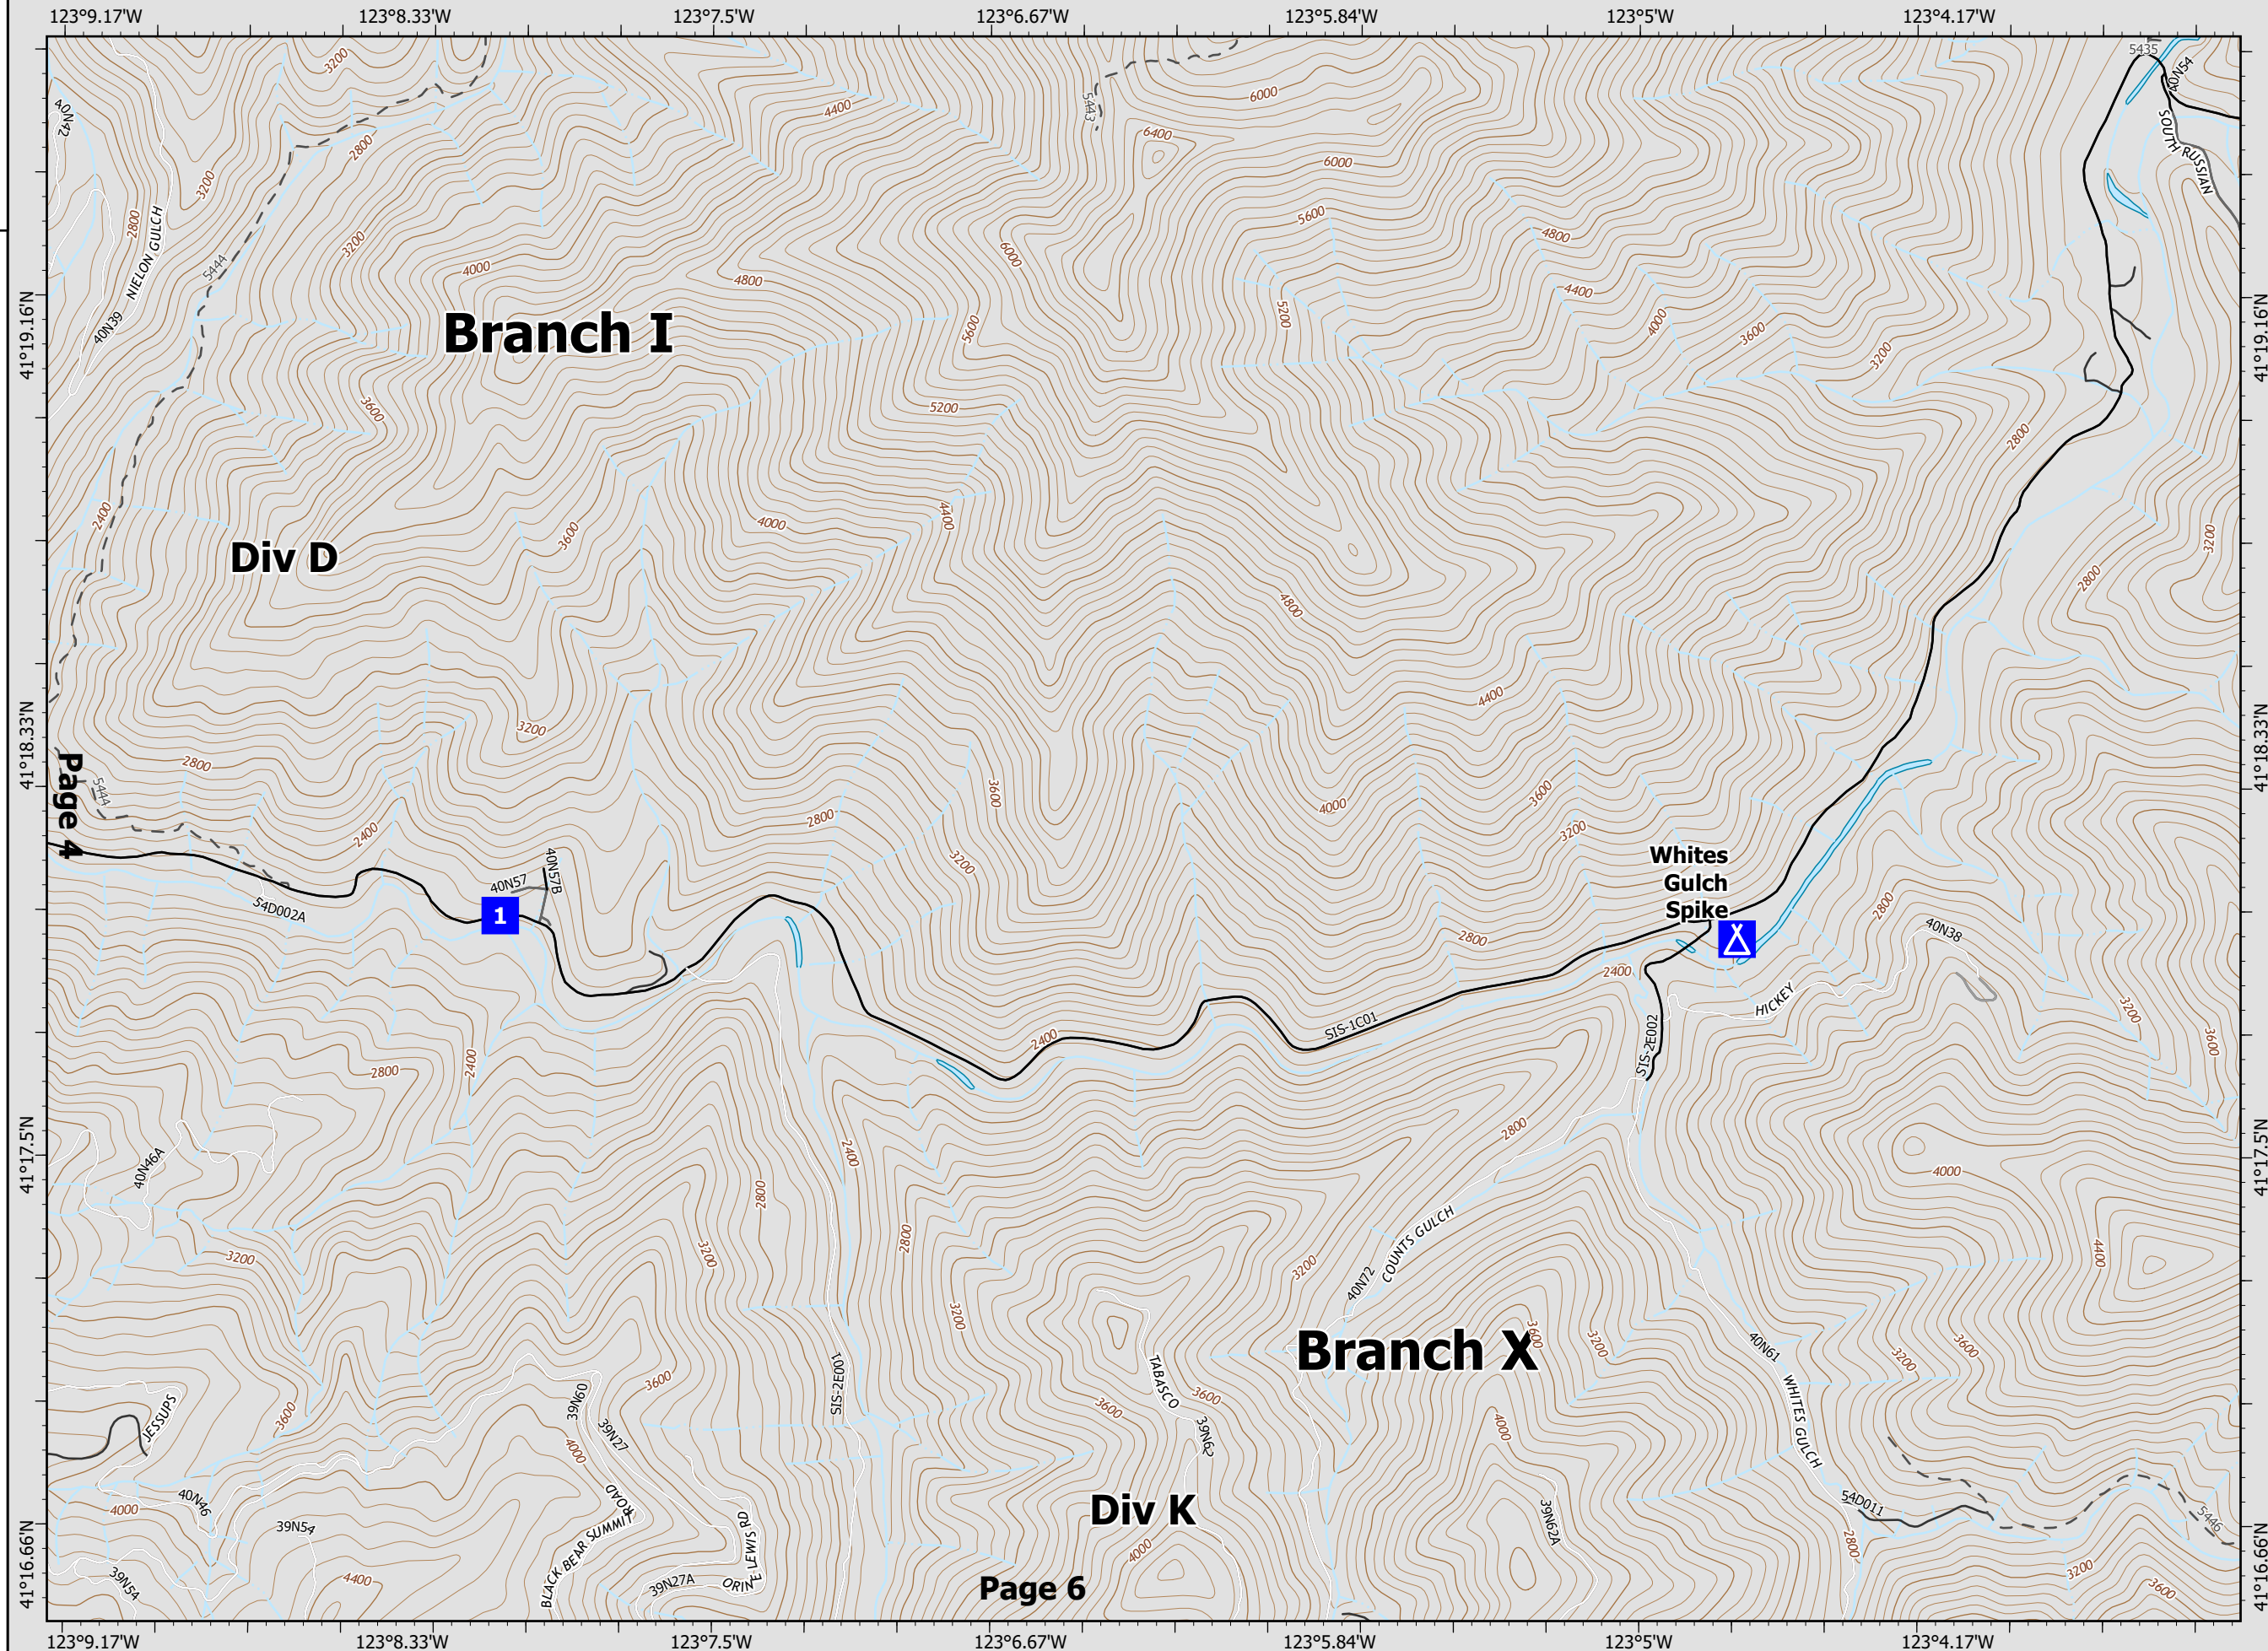

0 0.13 0.25 0.5 Miles

Datum: North American 1983