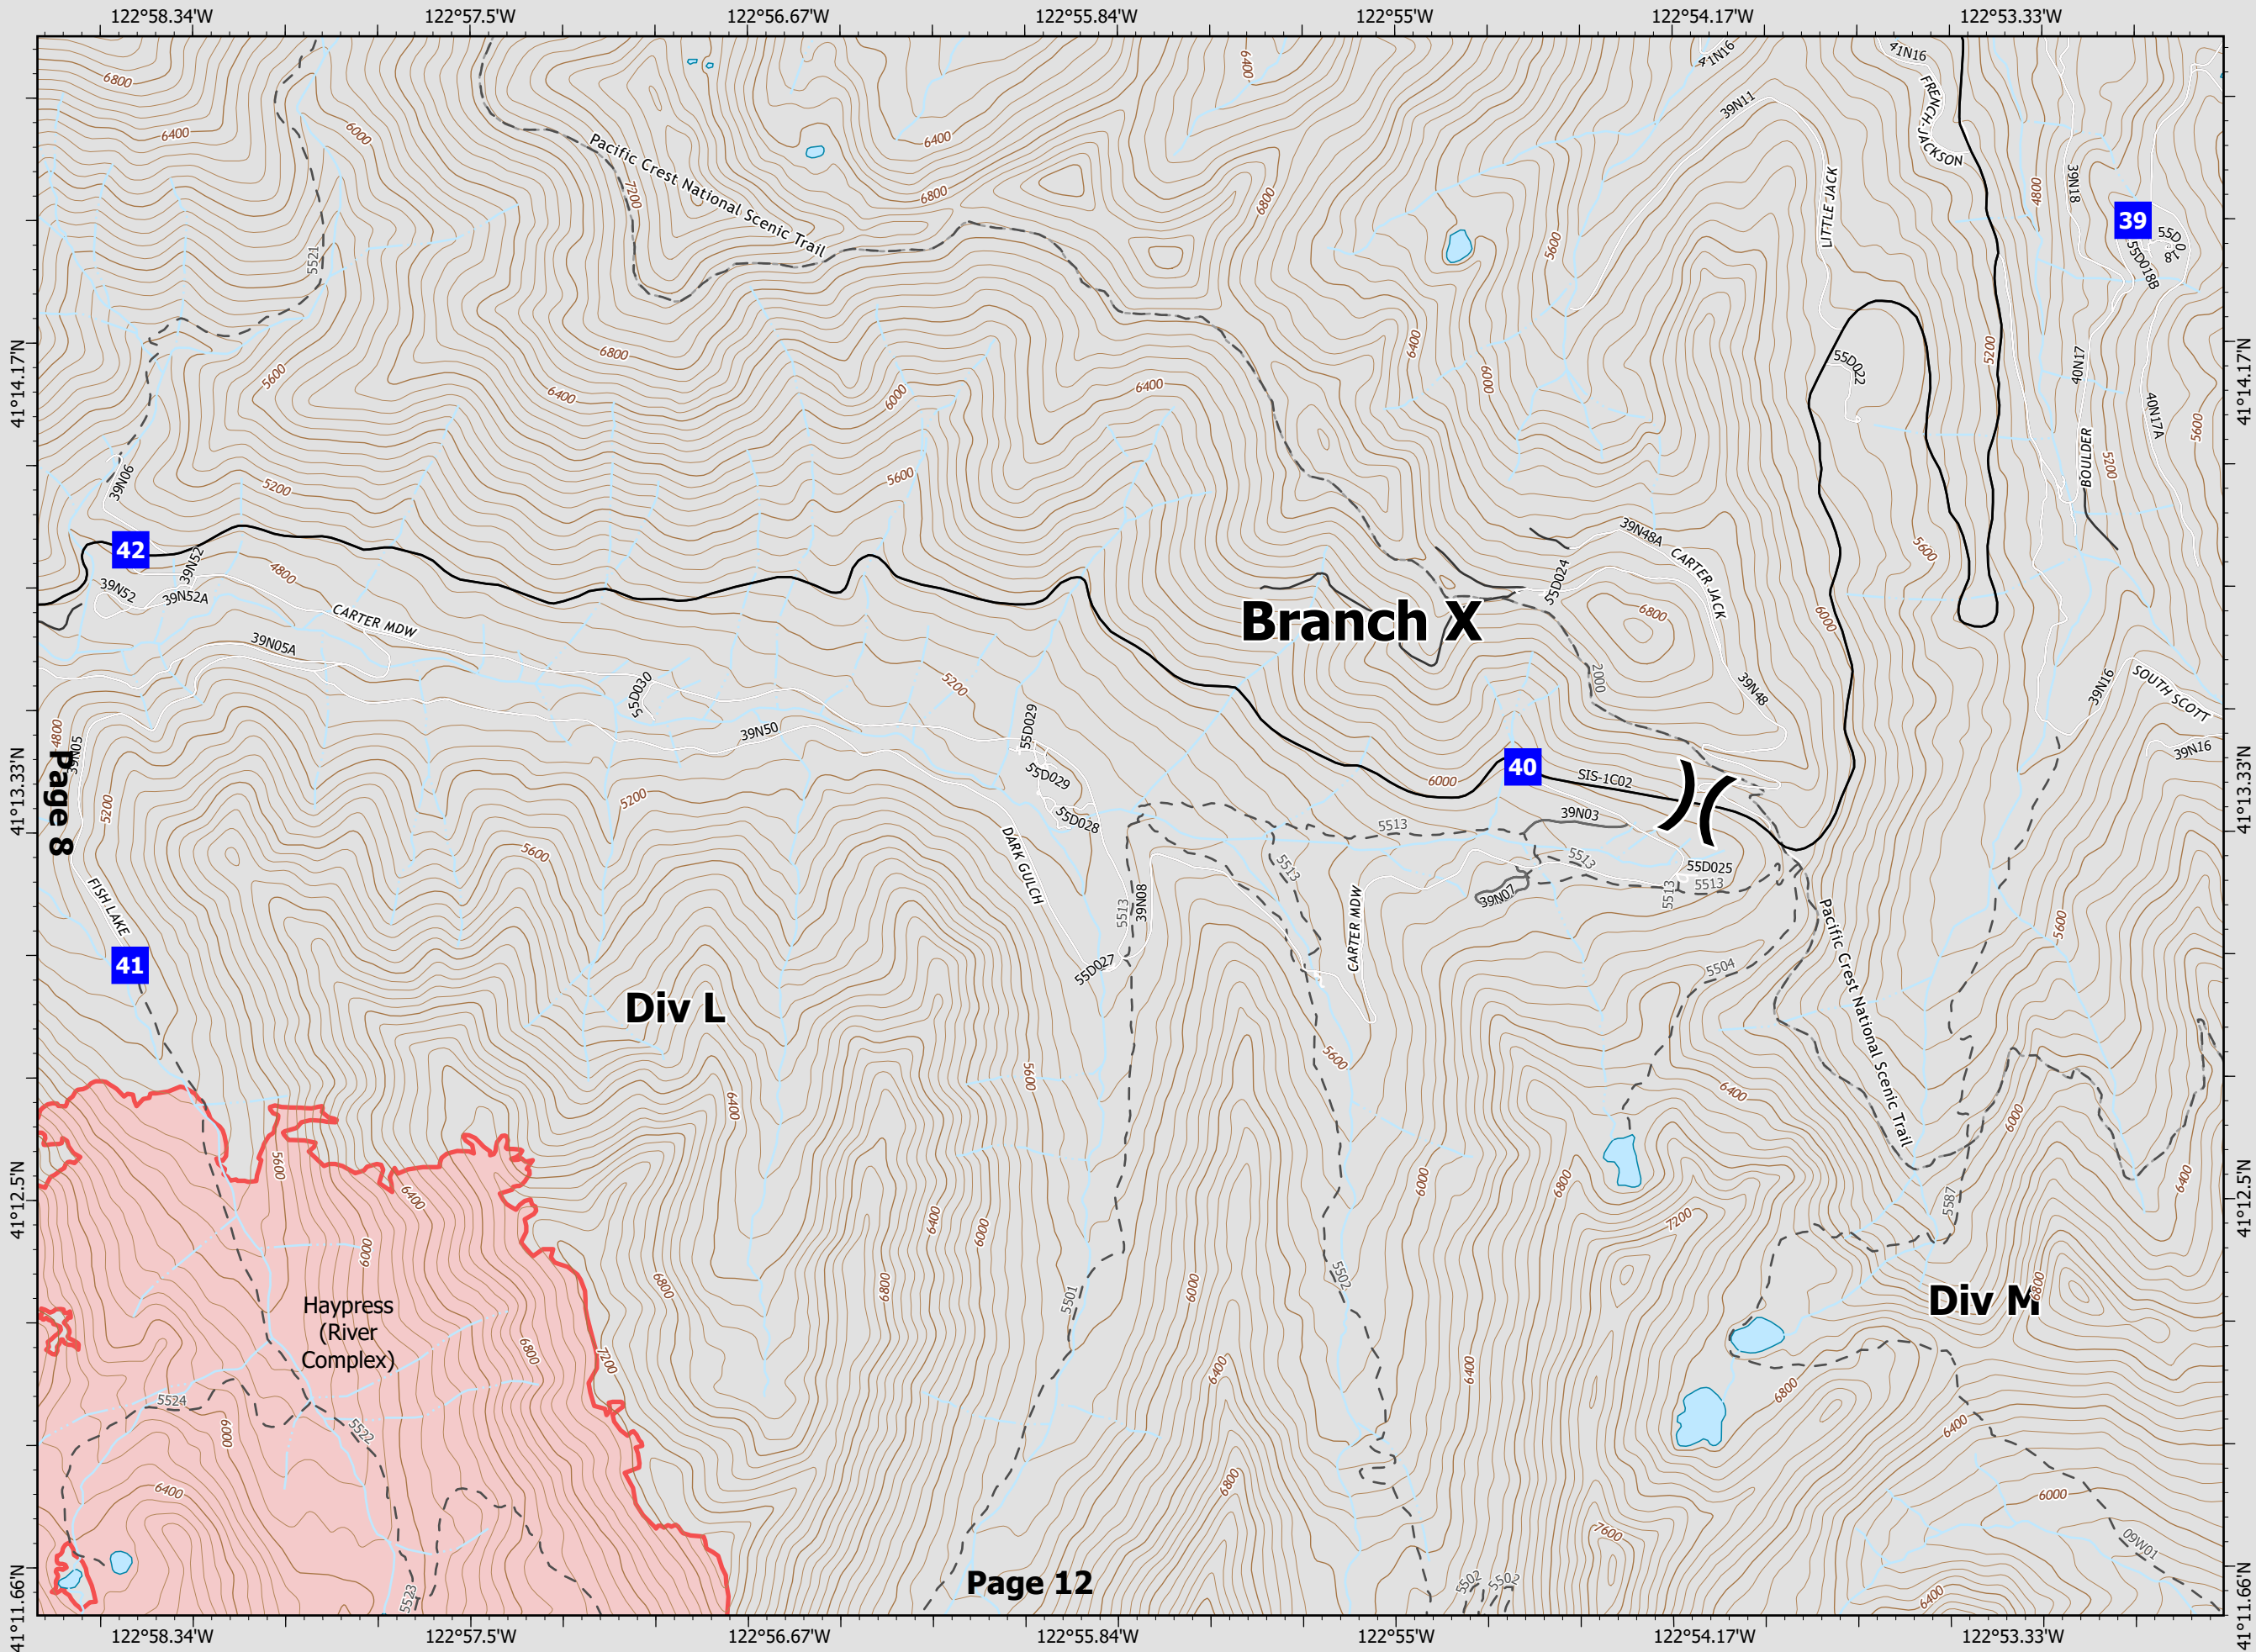

Datum: North American 1983