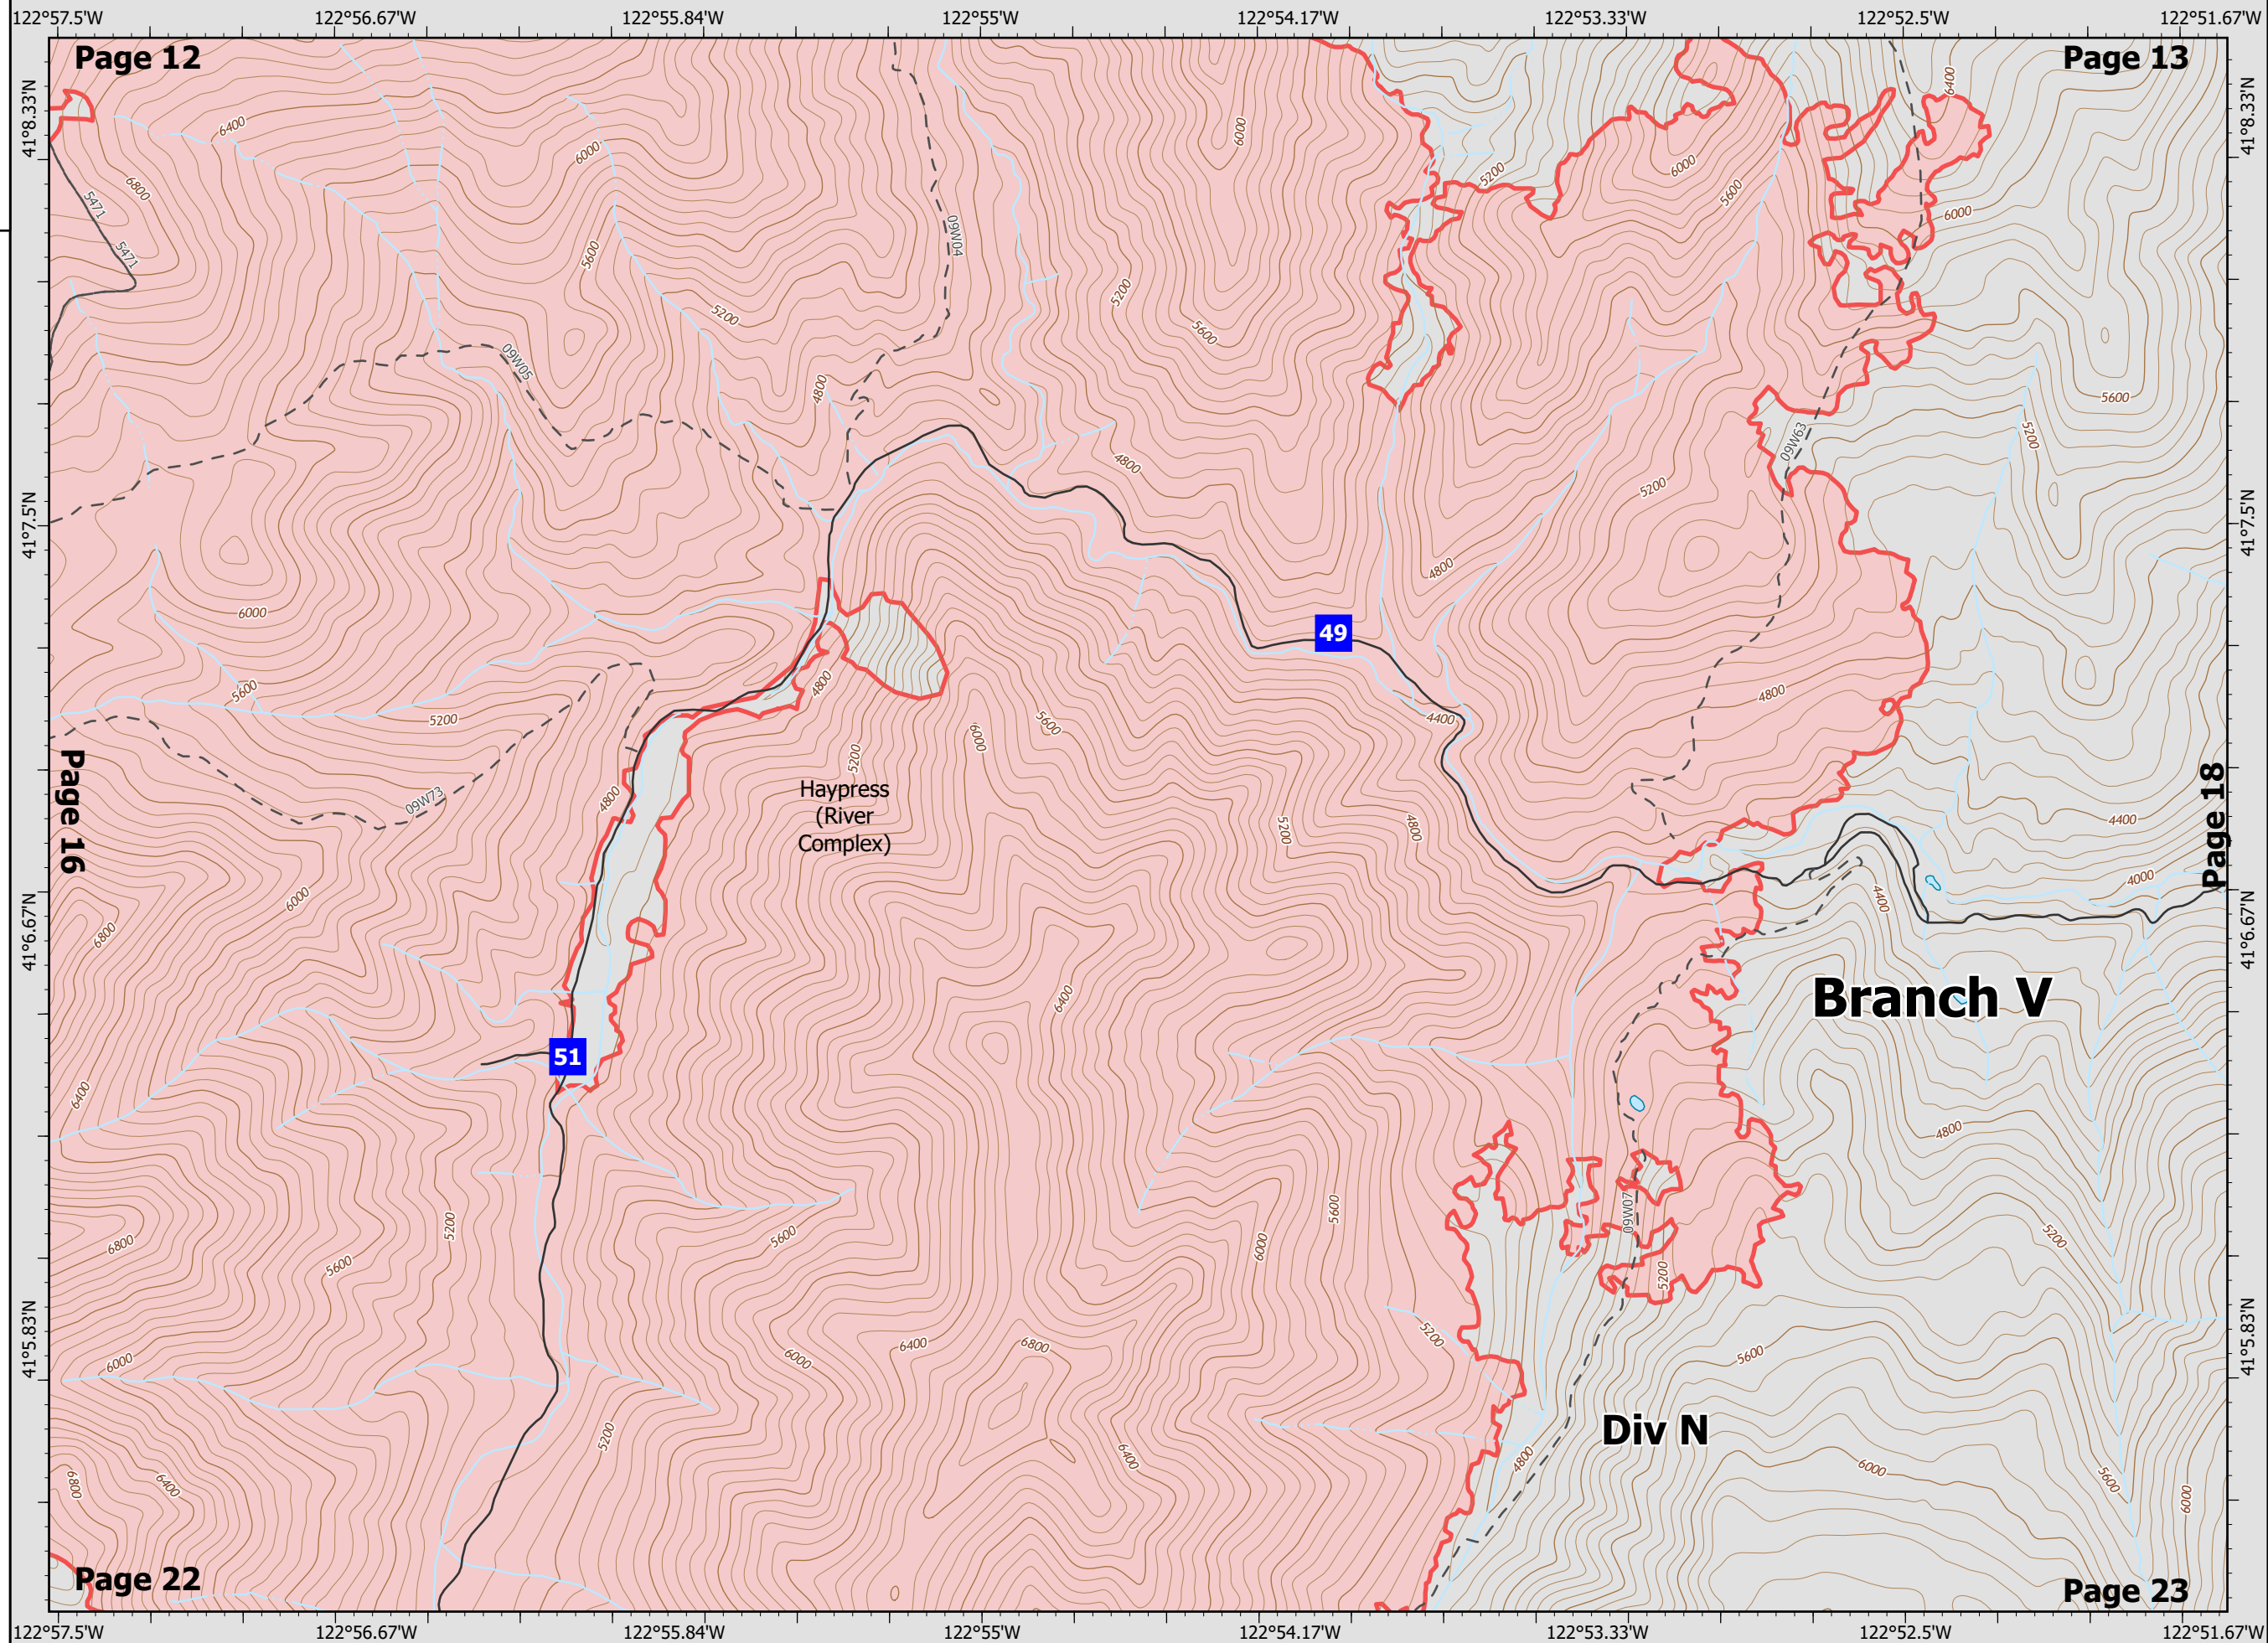

Datum: North American 1983

River Complex

CA-KNF-006385
8/25/21 07:00

86,492 acres
IR updated 8/25/21 12:00

- Drop Point
- Trail
- Gravel Or Dirt
- Wildfire Daily Fire Perimeter

BRANCH V
DIV M & N
Page 17 of 28

0 0.13 0.25 0.5 Miles

Datum: North American 1983

River Complex

CA-KNF-006385
8/25/21 07:00

86,492 acres
IR updated 8/25/21 12:00

- Drop Point
- Trail
- Gravel Or Dirt
- Private Timberland

BRANCH V DIV N Page 18 of 28