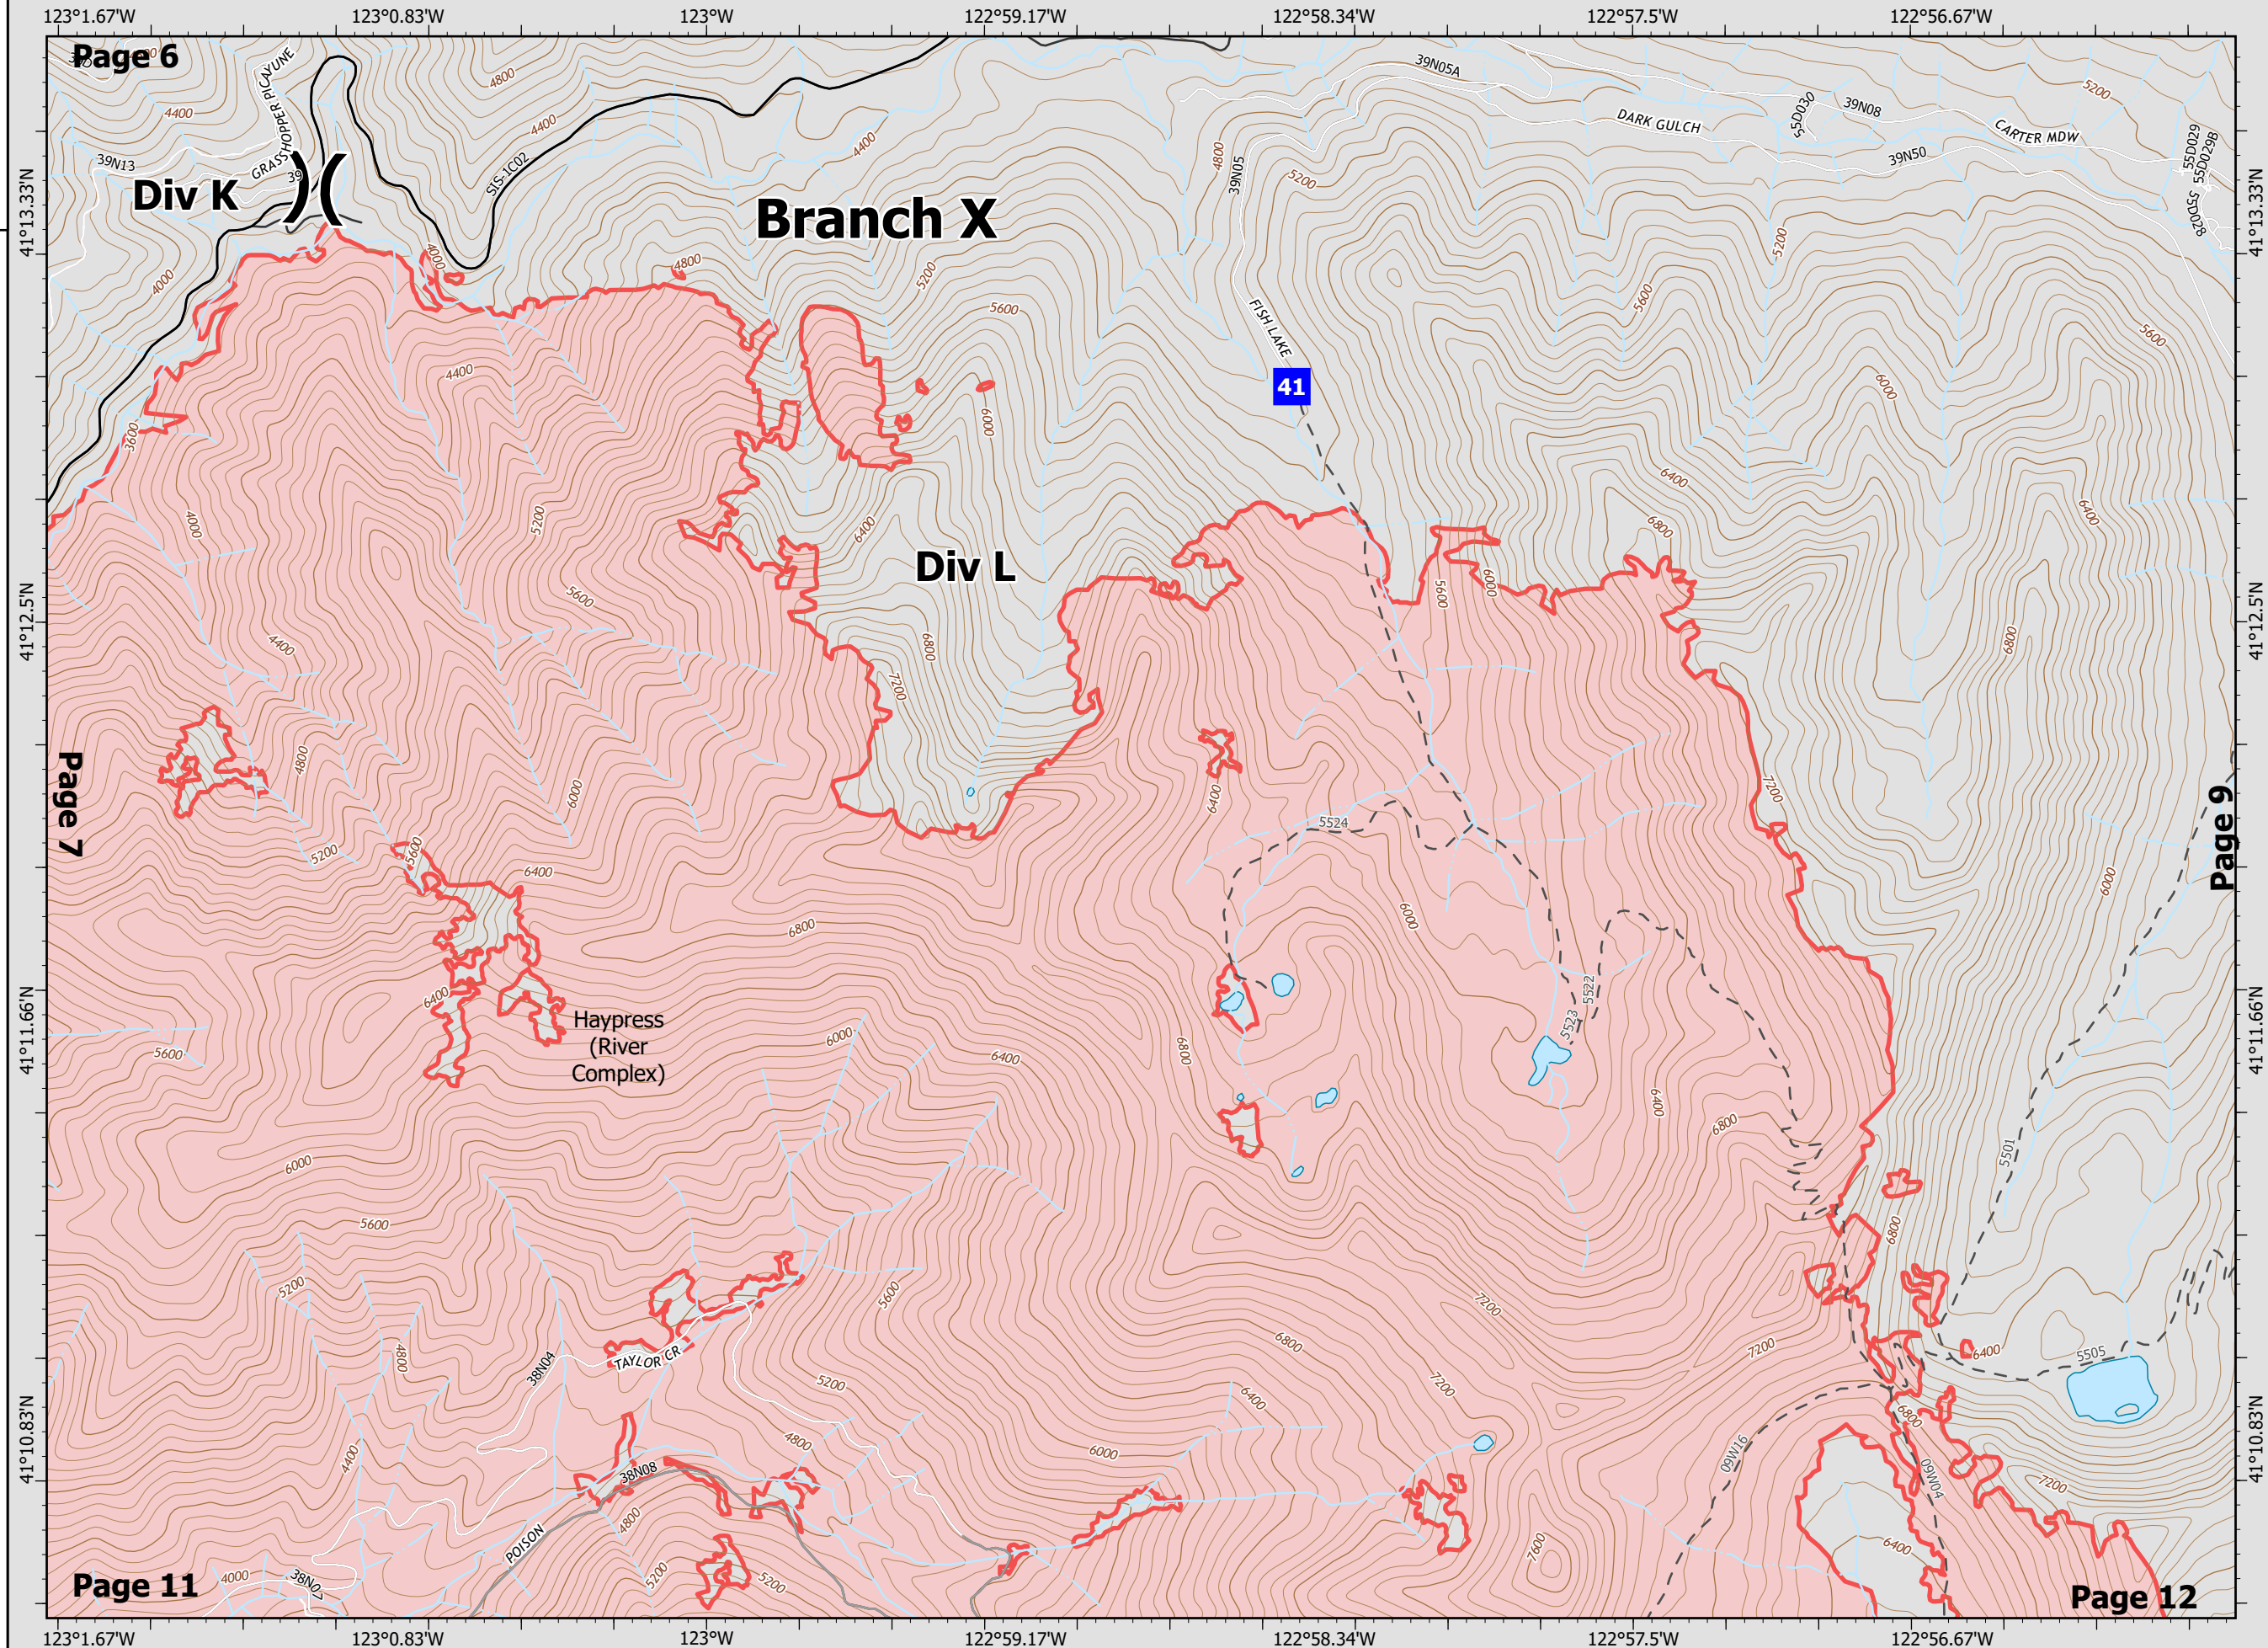

River Complex

CA-KNF-006385
8/25/21 07:00

86,492 acres
IR updated 8/25/21 12:00

- Division Break
- Drop Point
- Trail
- Decommissioned
- Dirt
- Paved
- Gravel Or Dirt
- 4WD
- Wildfire Daily Fire Perimeter

BRANCH X DIV K & L Page 8 of 28