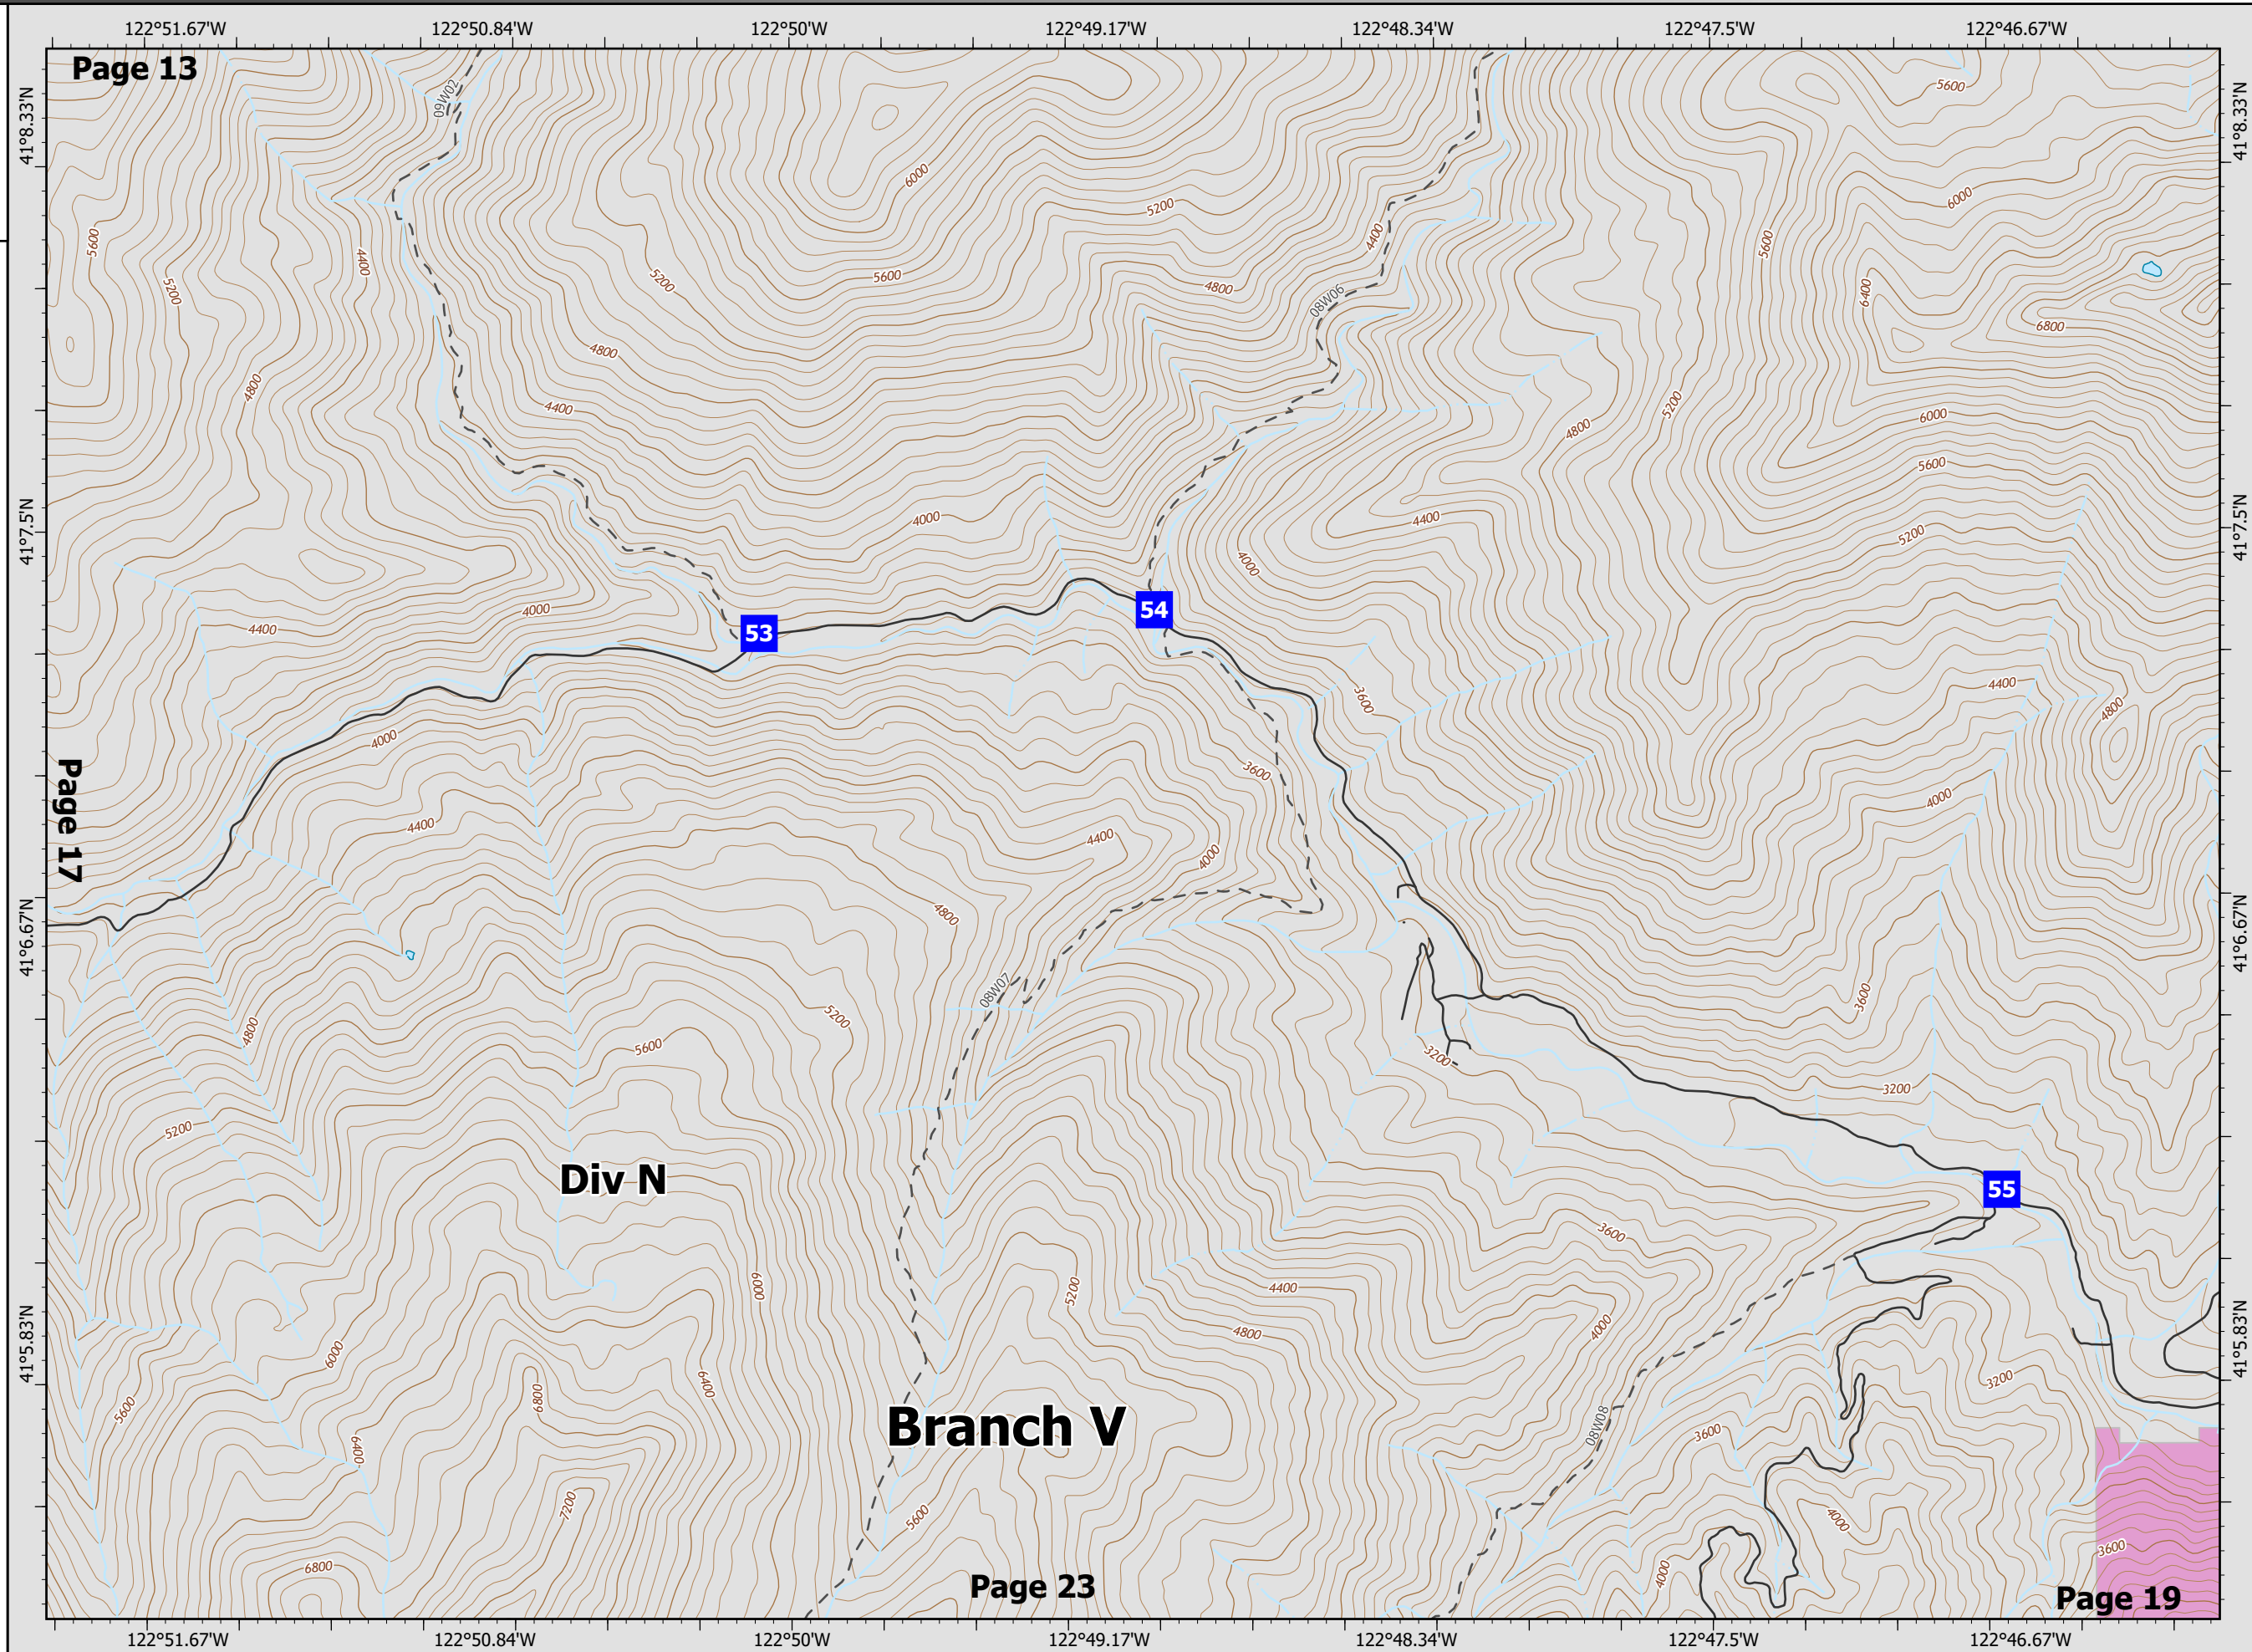

0 0.13 0.25 0.5 Miles

Datum: North American 1983

River Complex

CA-KNF-006385
8/25/21 07:00

86,492 acres
IR updated 8/25/21 12:00

- Drop Point
- Trail
- Gravel Or Dirt
- Private Timberland

BRANCH V DIV N Page 18 of 28