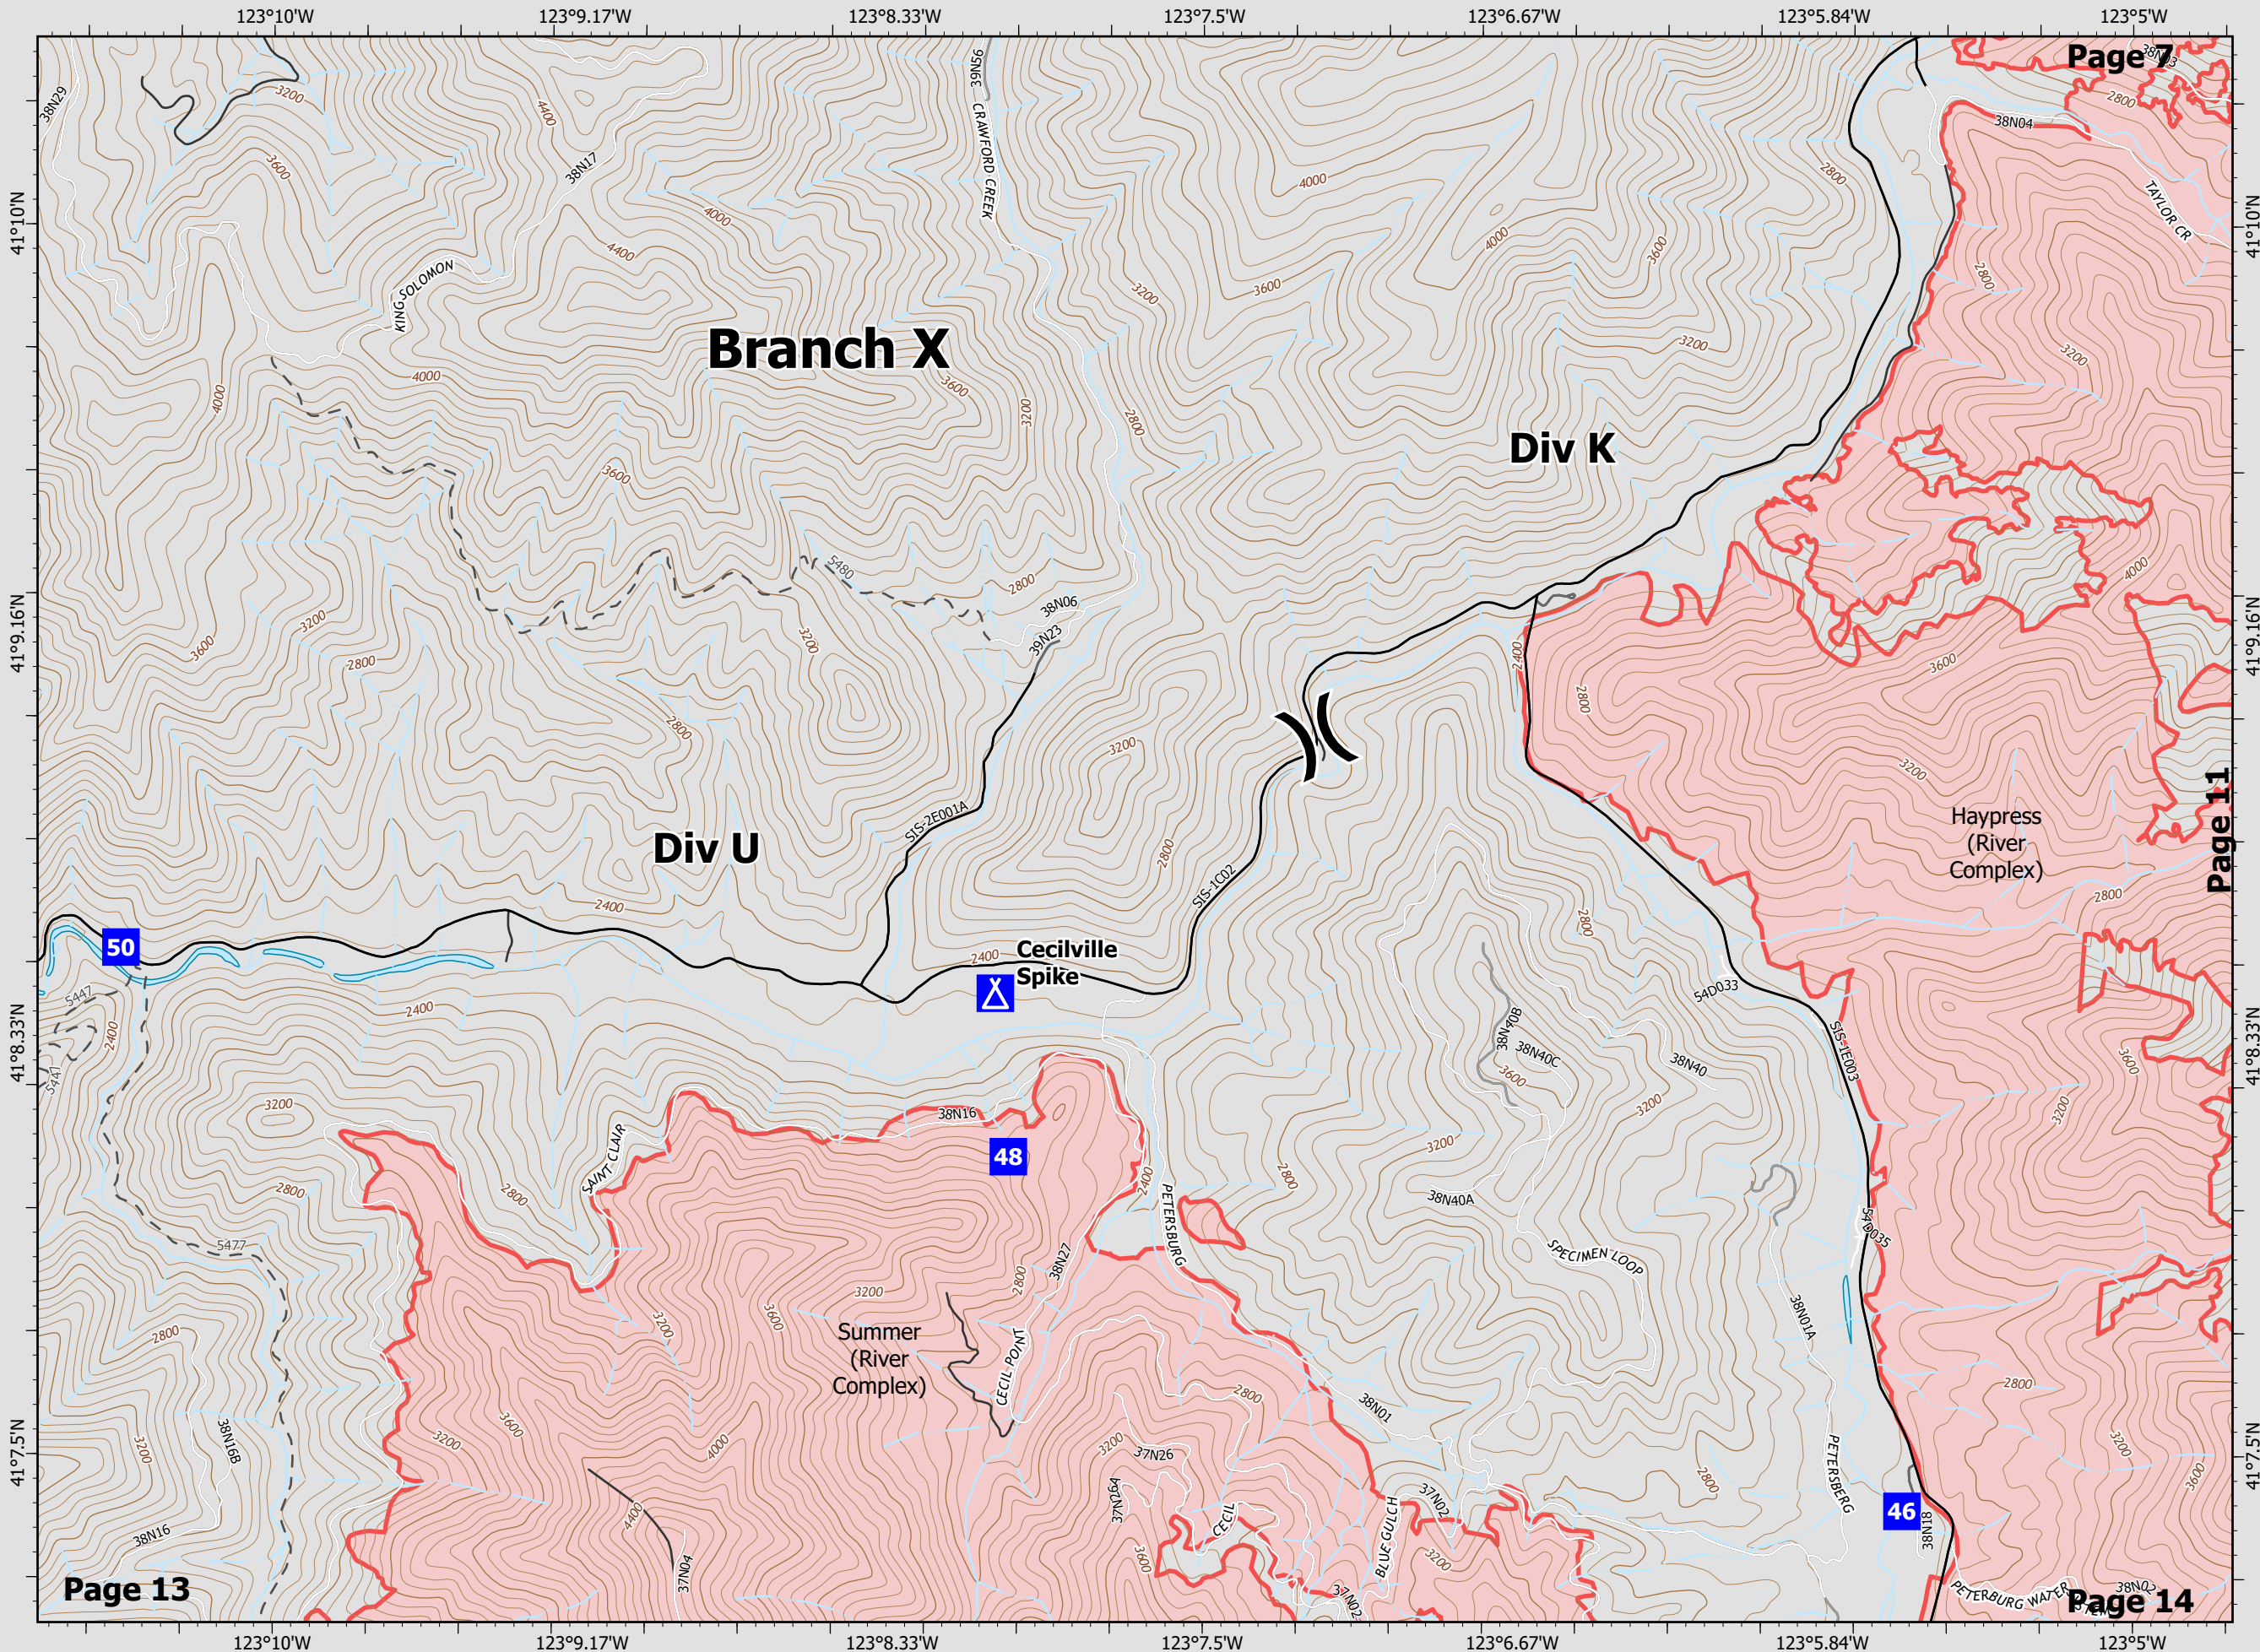

River Complex

CA-KNF-006385
8/25/21 07:00

86,492 acres
IR updated 8/25/21 12:00

- Division Break
- Drop Point
- Camp
- Decommissioned
- Dirt
- Gravel
- Paved
- Gravel Or Dirt
- Wildfire Daily Fire Perimeter

BRANCH X DIV K & U Page 10 of 28