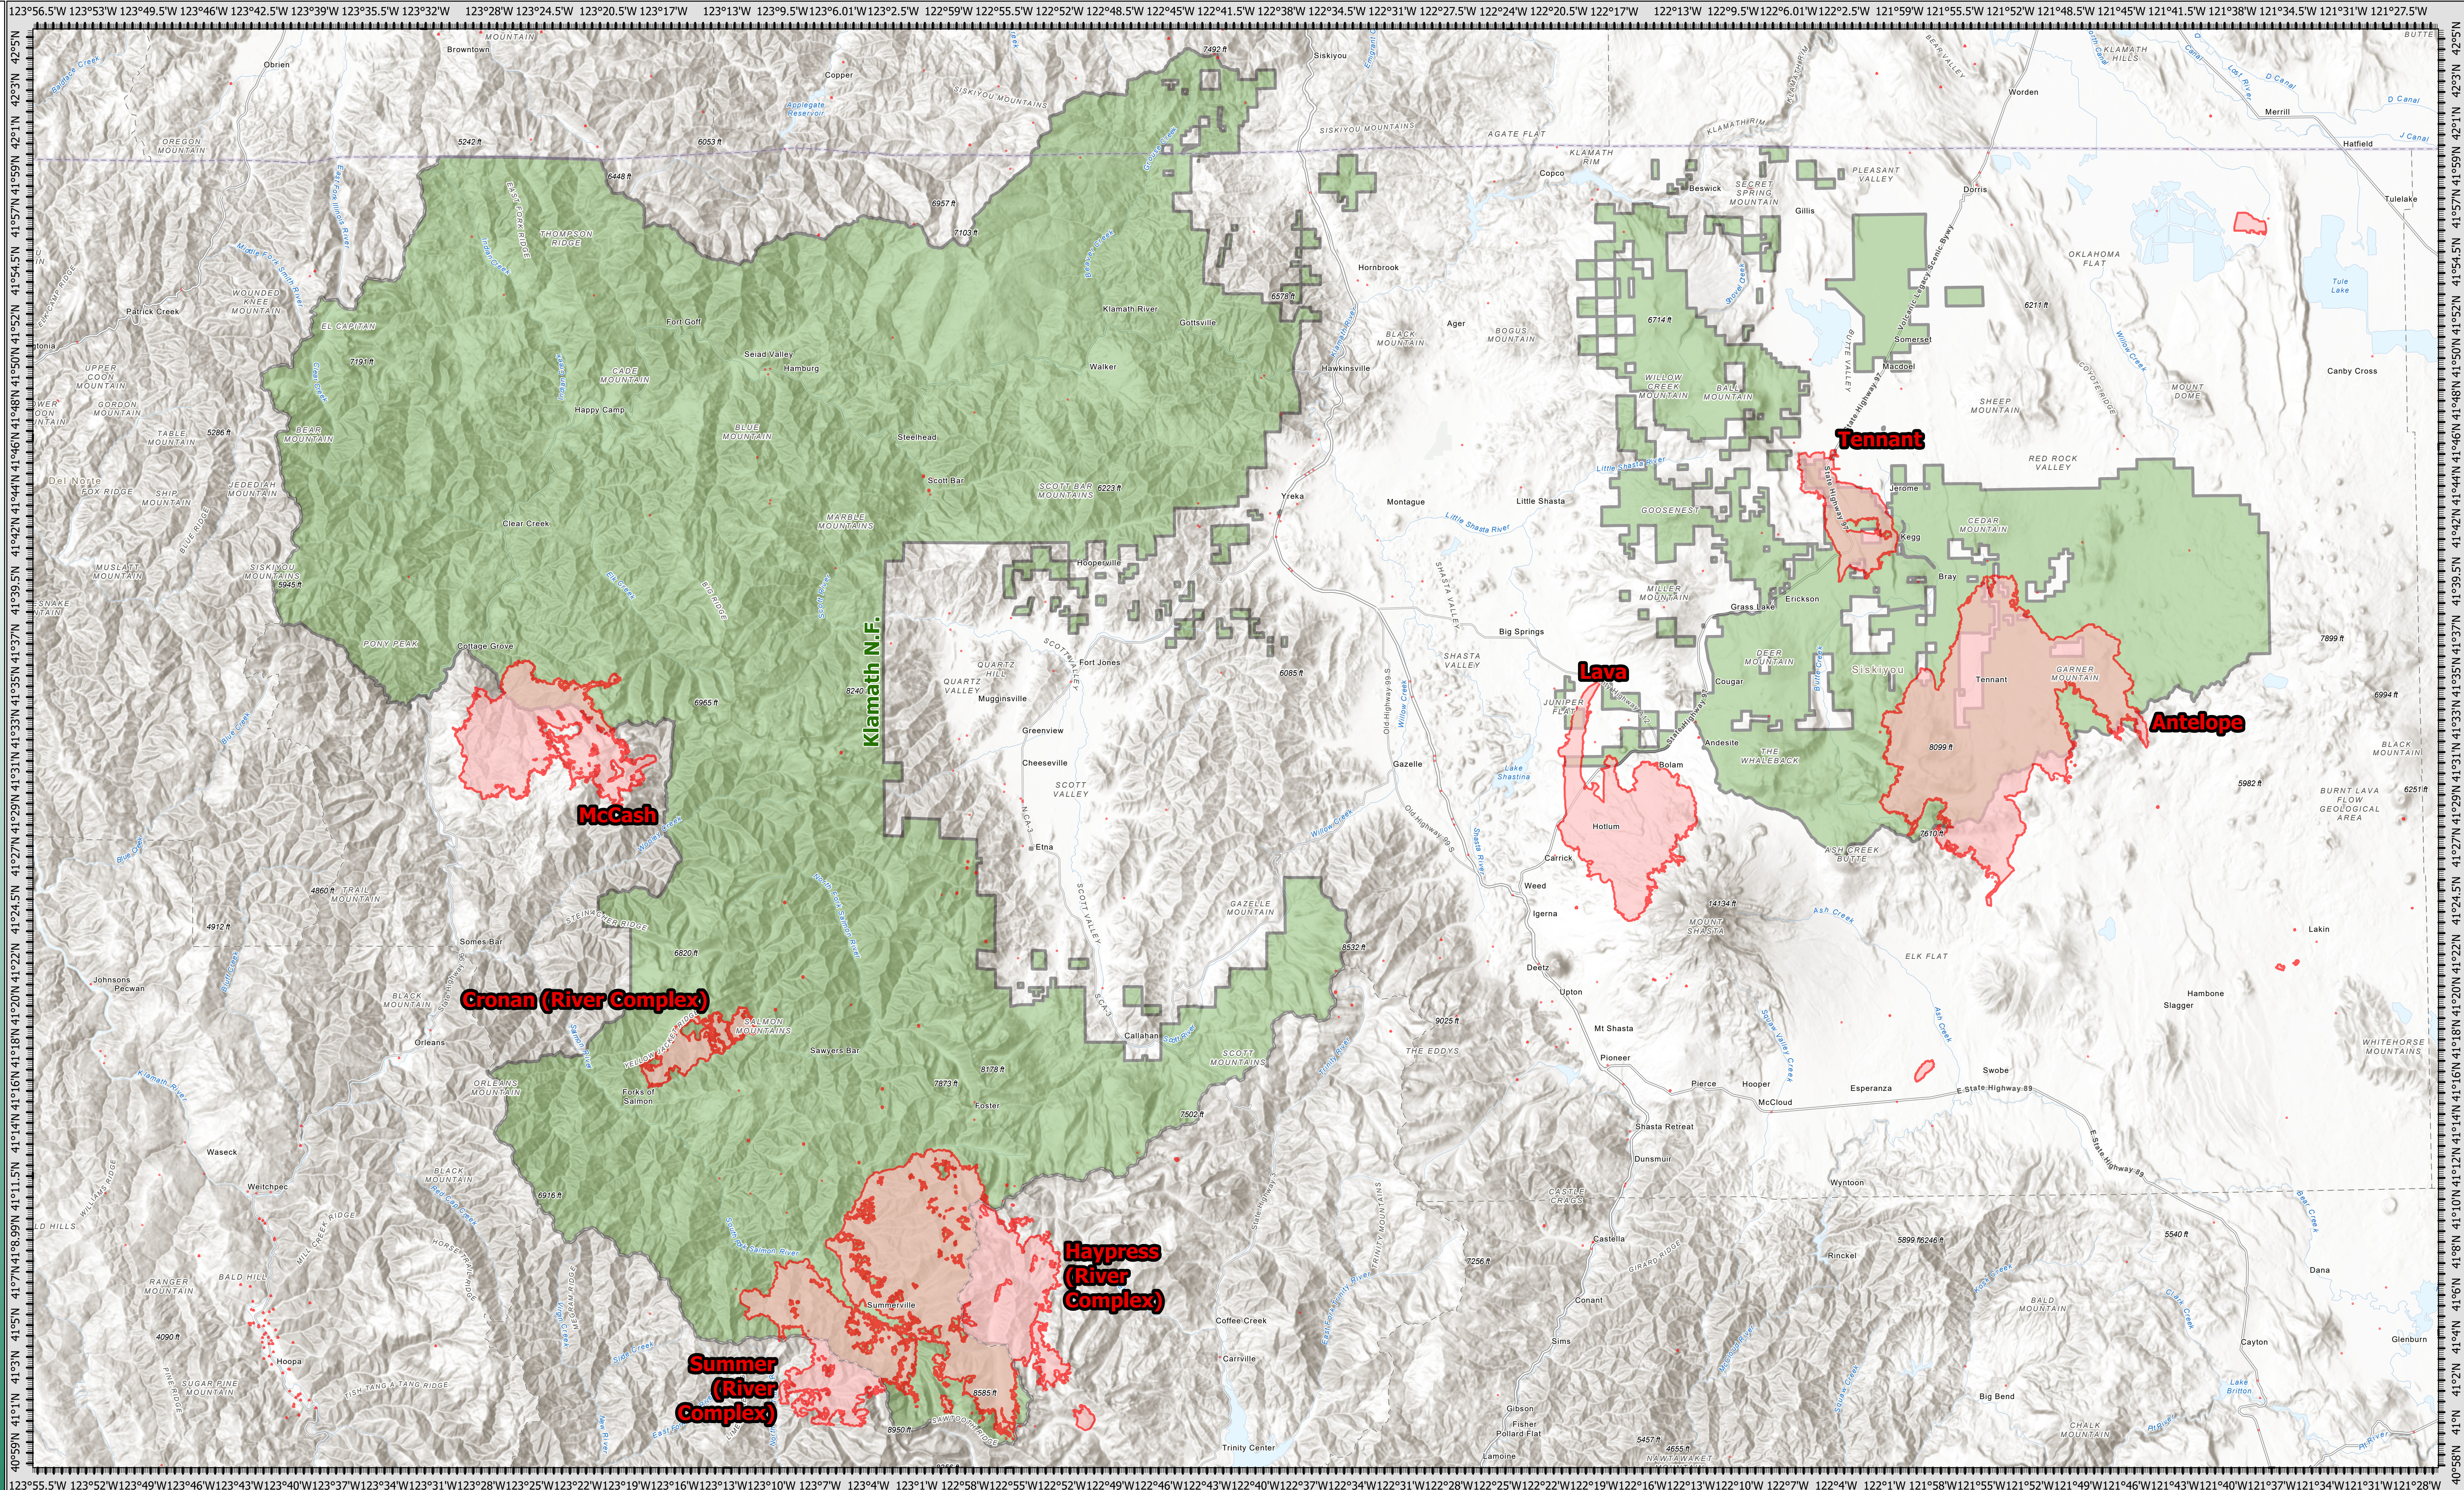

8/28/21 07:00

Klamath National Forest Fires

River Complex

CA-KNF-006385
8/28/21 07:00

94,483 acres
IR updated 08/27/2021 11:30

- National Forest Boundary
- Wildfire Daily Fire Perimeter

Fire Name	Current Acreage	Containment
River Complex	93,247	19%
Antelope	71,326	46%
McCash	27,373	1%
Lava	26,409	90%
Tennant	10,580	100%