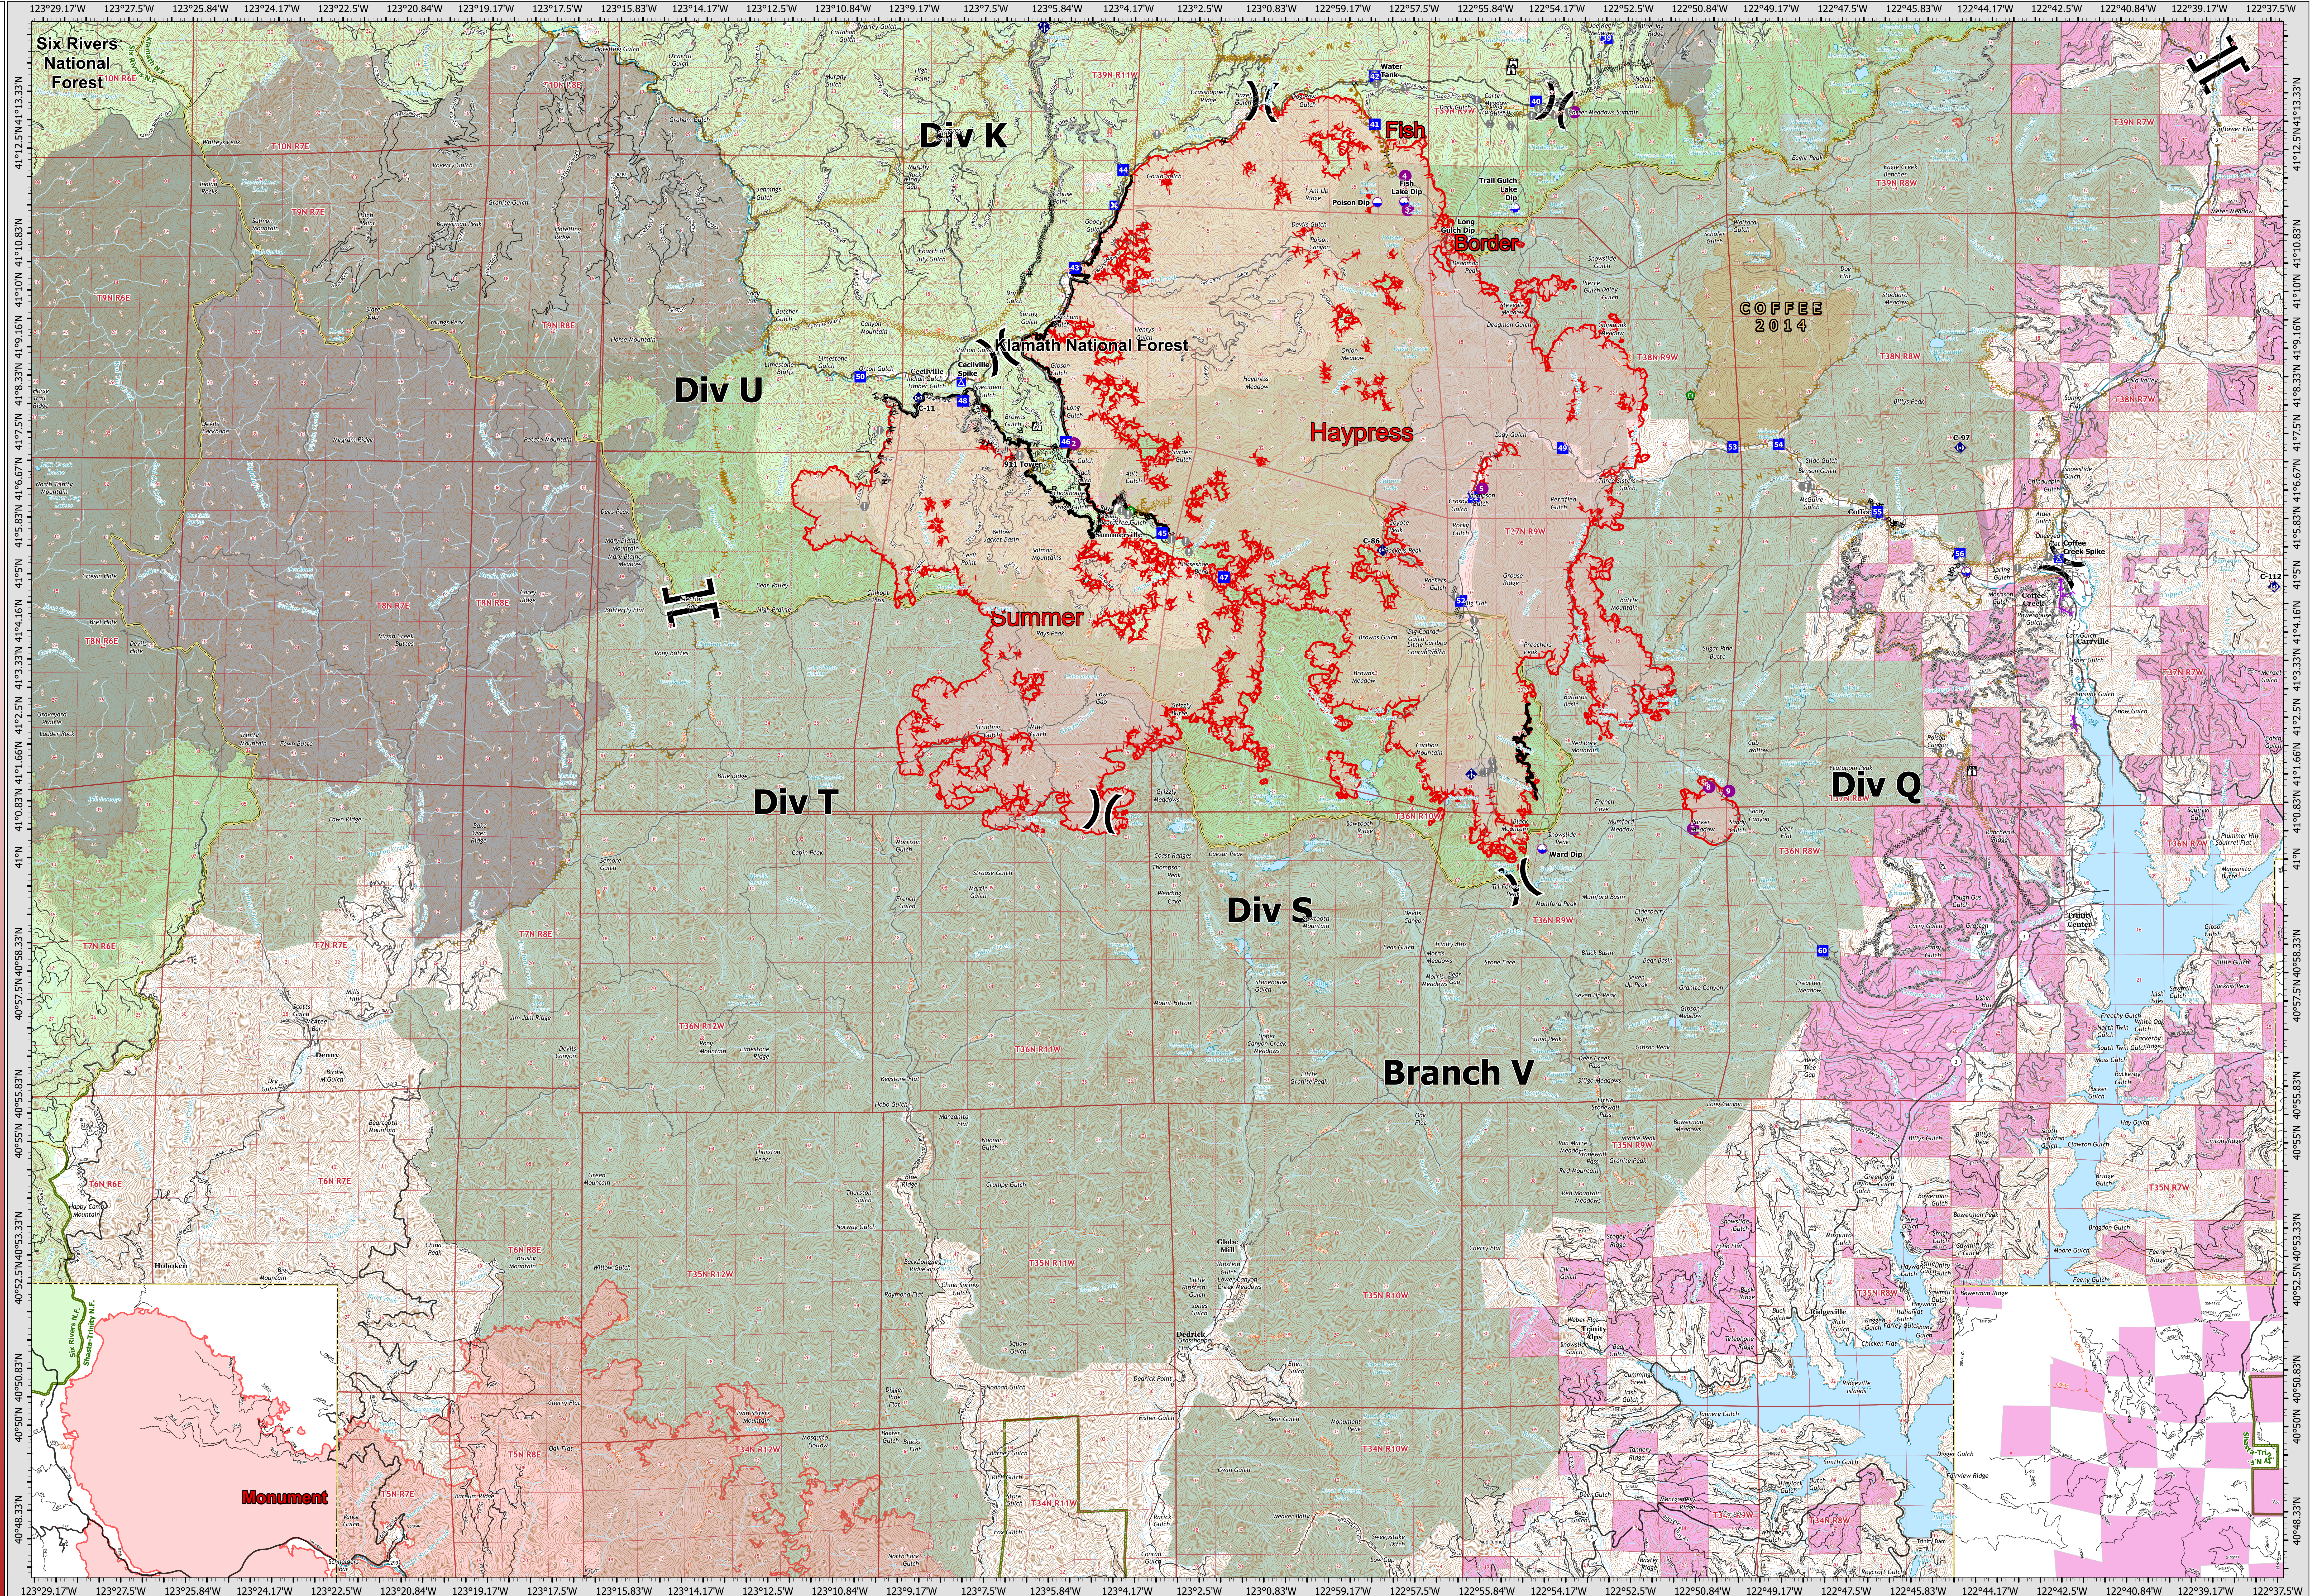

8/28/21 07:00

OPERATIONS - South Complex

River Complex

CA-KNF-006385
8/28/21 07:00

94,483 acres
IR updated 08/27/2021 11:30

- Wildfire Daily Perimeter
- Select Fire History
  - 2020
  - 2013
- Fire Edge
- Contained Line
- Completed Dozer Line

- Completed Hand Line
- Completed Mixed Construction Line
- Completed Road as Line
- Planned Burnout
- Planned Dozer Line
- Planned Hand Line
- Planned Mixed Construction Line

- Planned Road as Line
- Access or Improved Road
- Aerial Hazard
- Dip Site
- Helispot
- Division Break

- Branch Break
- Drop Point
- Closure
- Camp
- Lookout
- Value at Risk
- Landmark

- Clean Up Area
- Mobile Weather Unit
- Repeater
- US Forest Service
- National Forest Boundary
- Wilderness Area
- Private Timberland