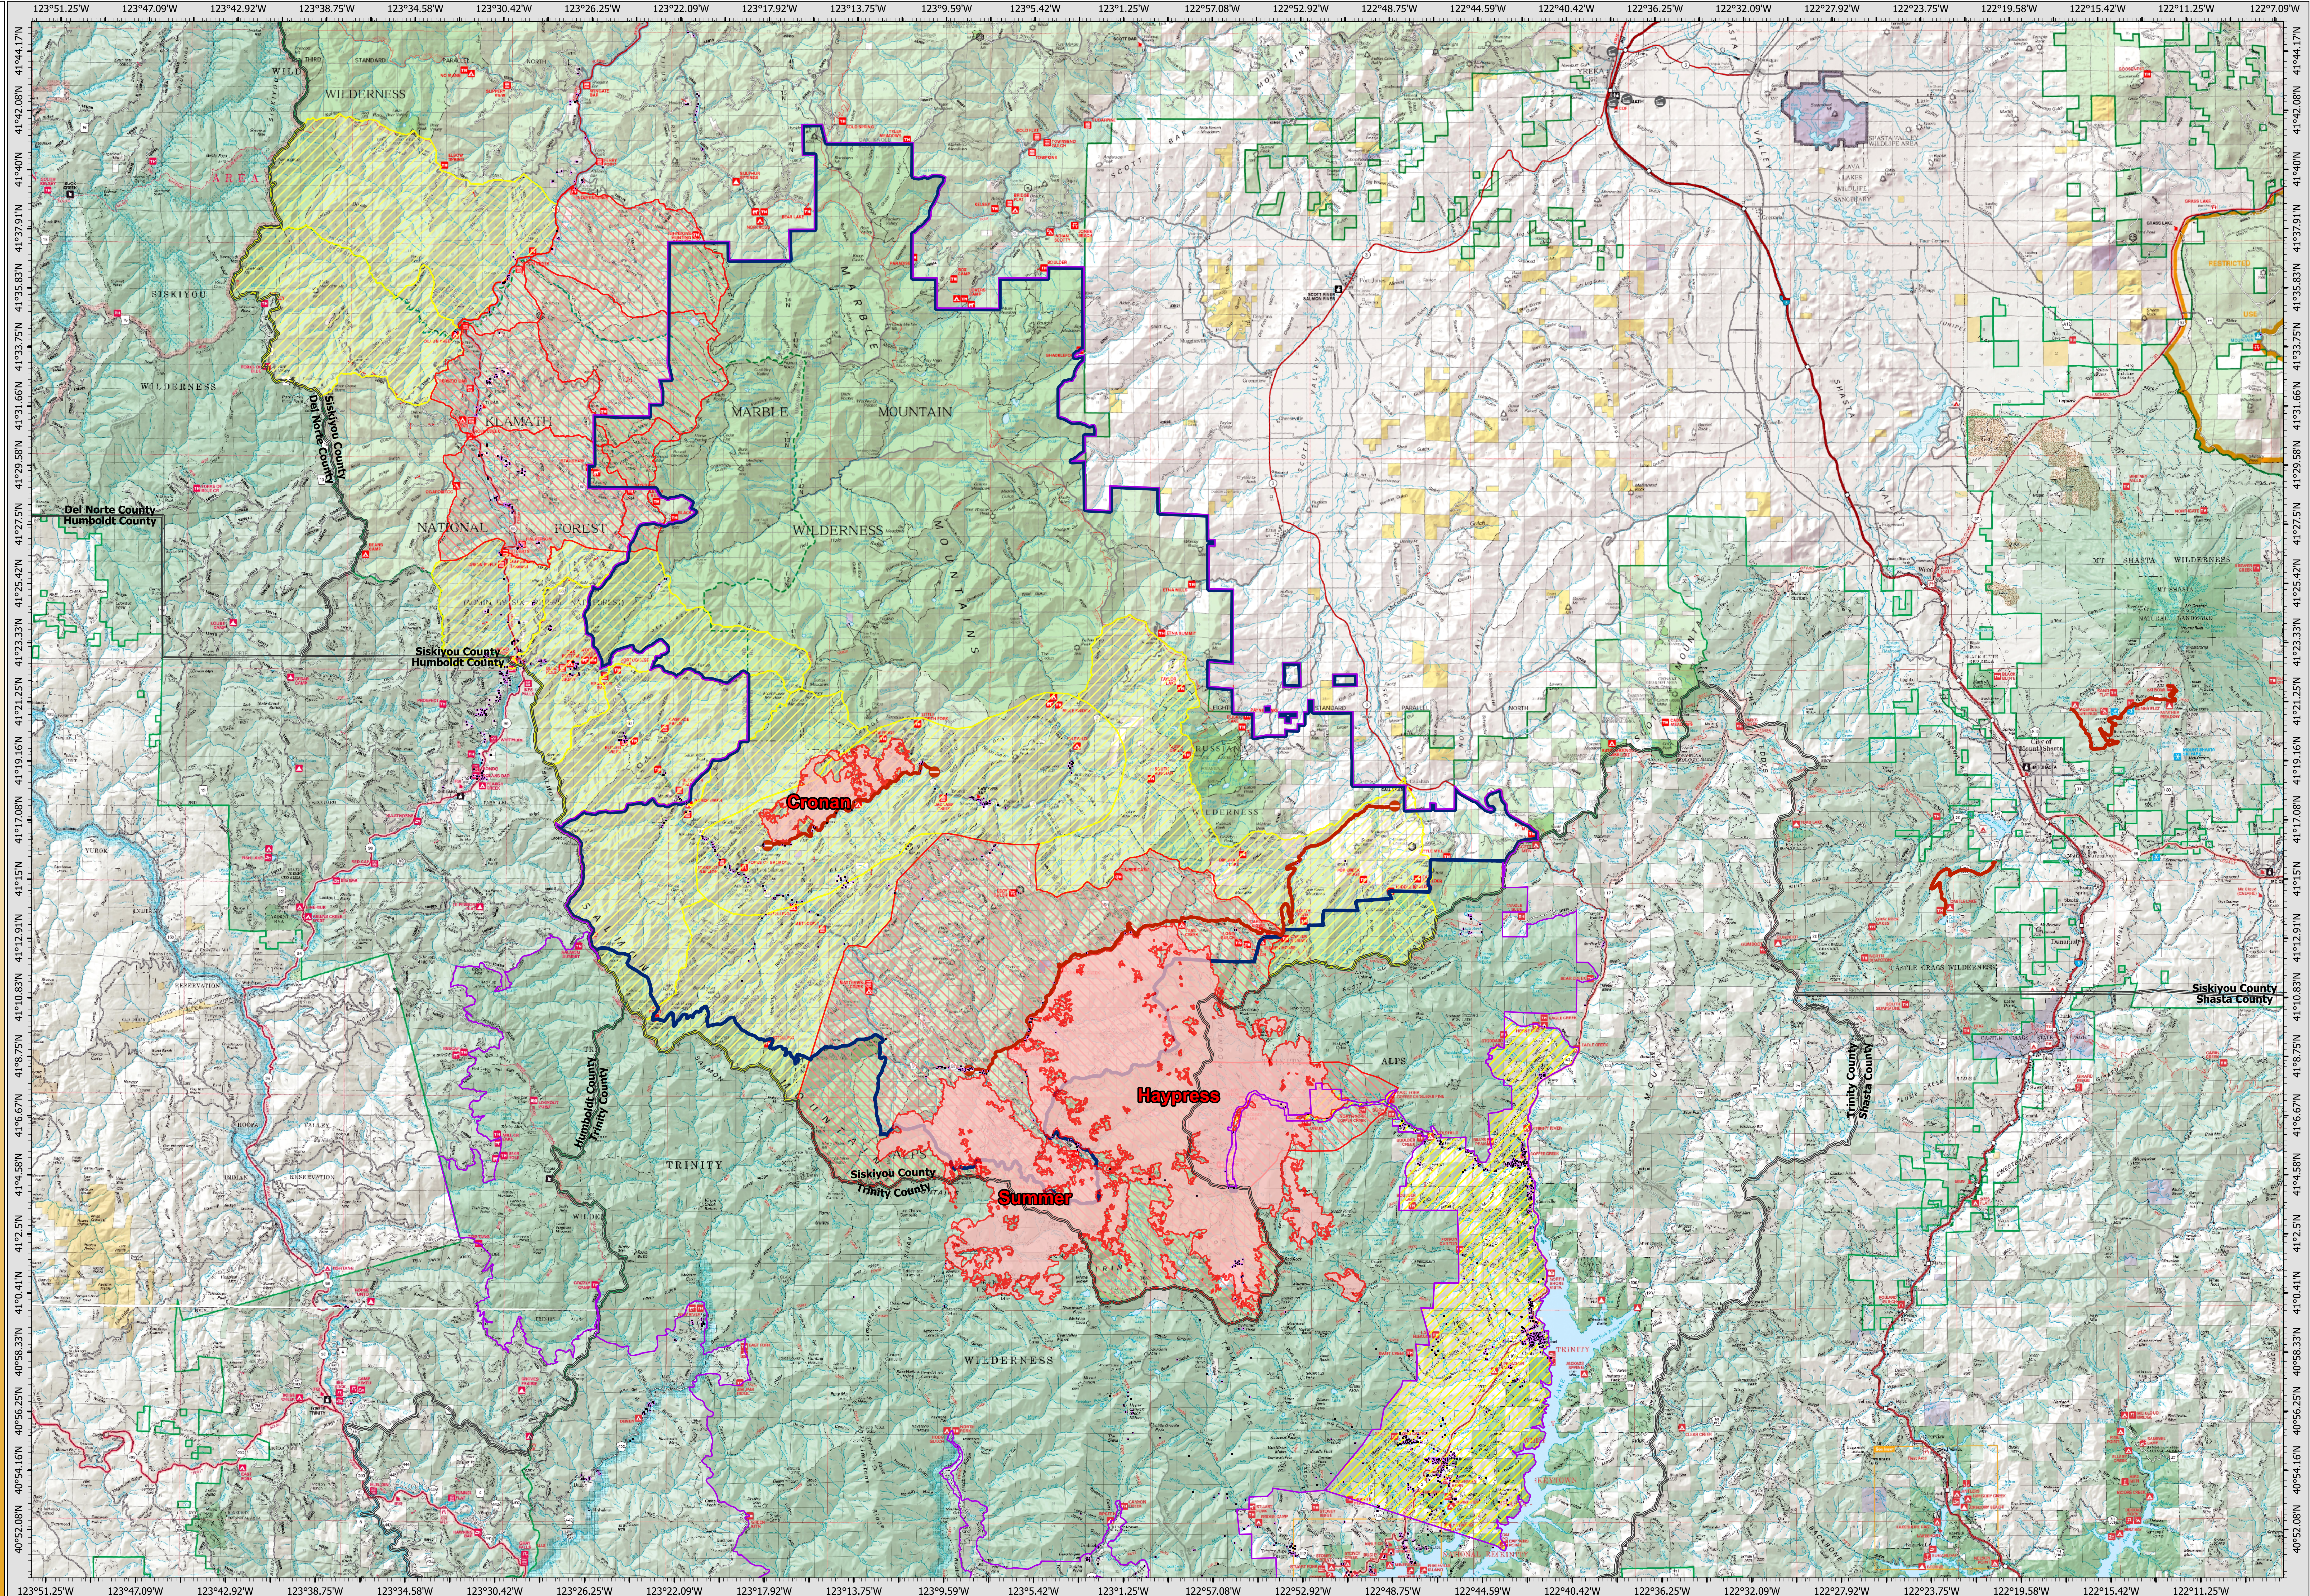

8/29/21 07:00

EVACUATION/ ROAD CLOSURES

River Complex CA-KNF-006385

8/29/21 07:00

96,488 acres
IR updated 08/27/2021 21:45

- | | | |
|-------------------------|-----------------|-------------------------|
| Klamath Closure | Road Blocks | Evacuation Areas |
| Trinity Evacuation Area | Road Closures | Order |
| County Boundaries | Both Directions | Warning |
| Shelters | | Structures |