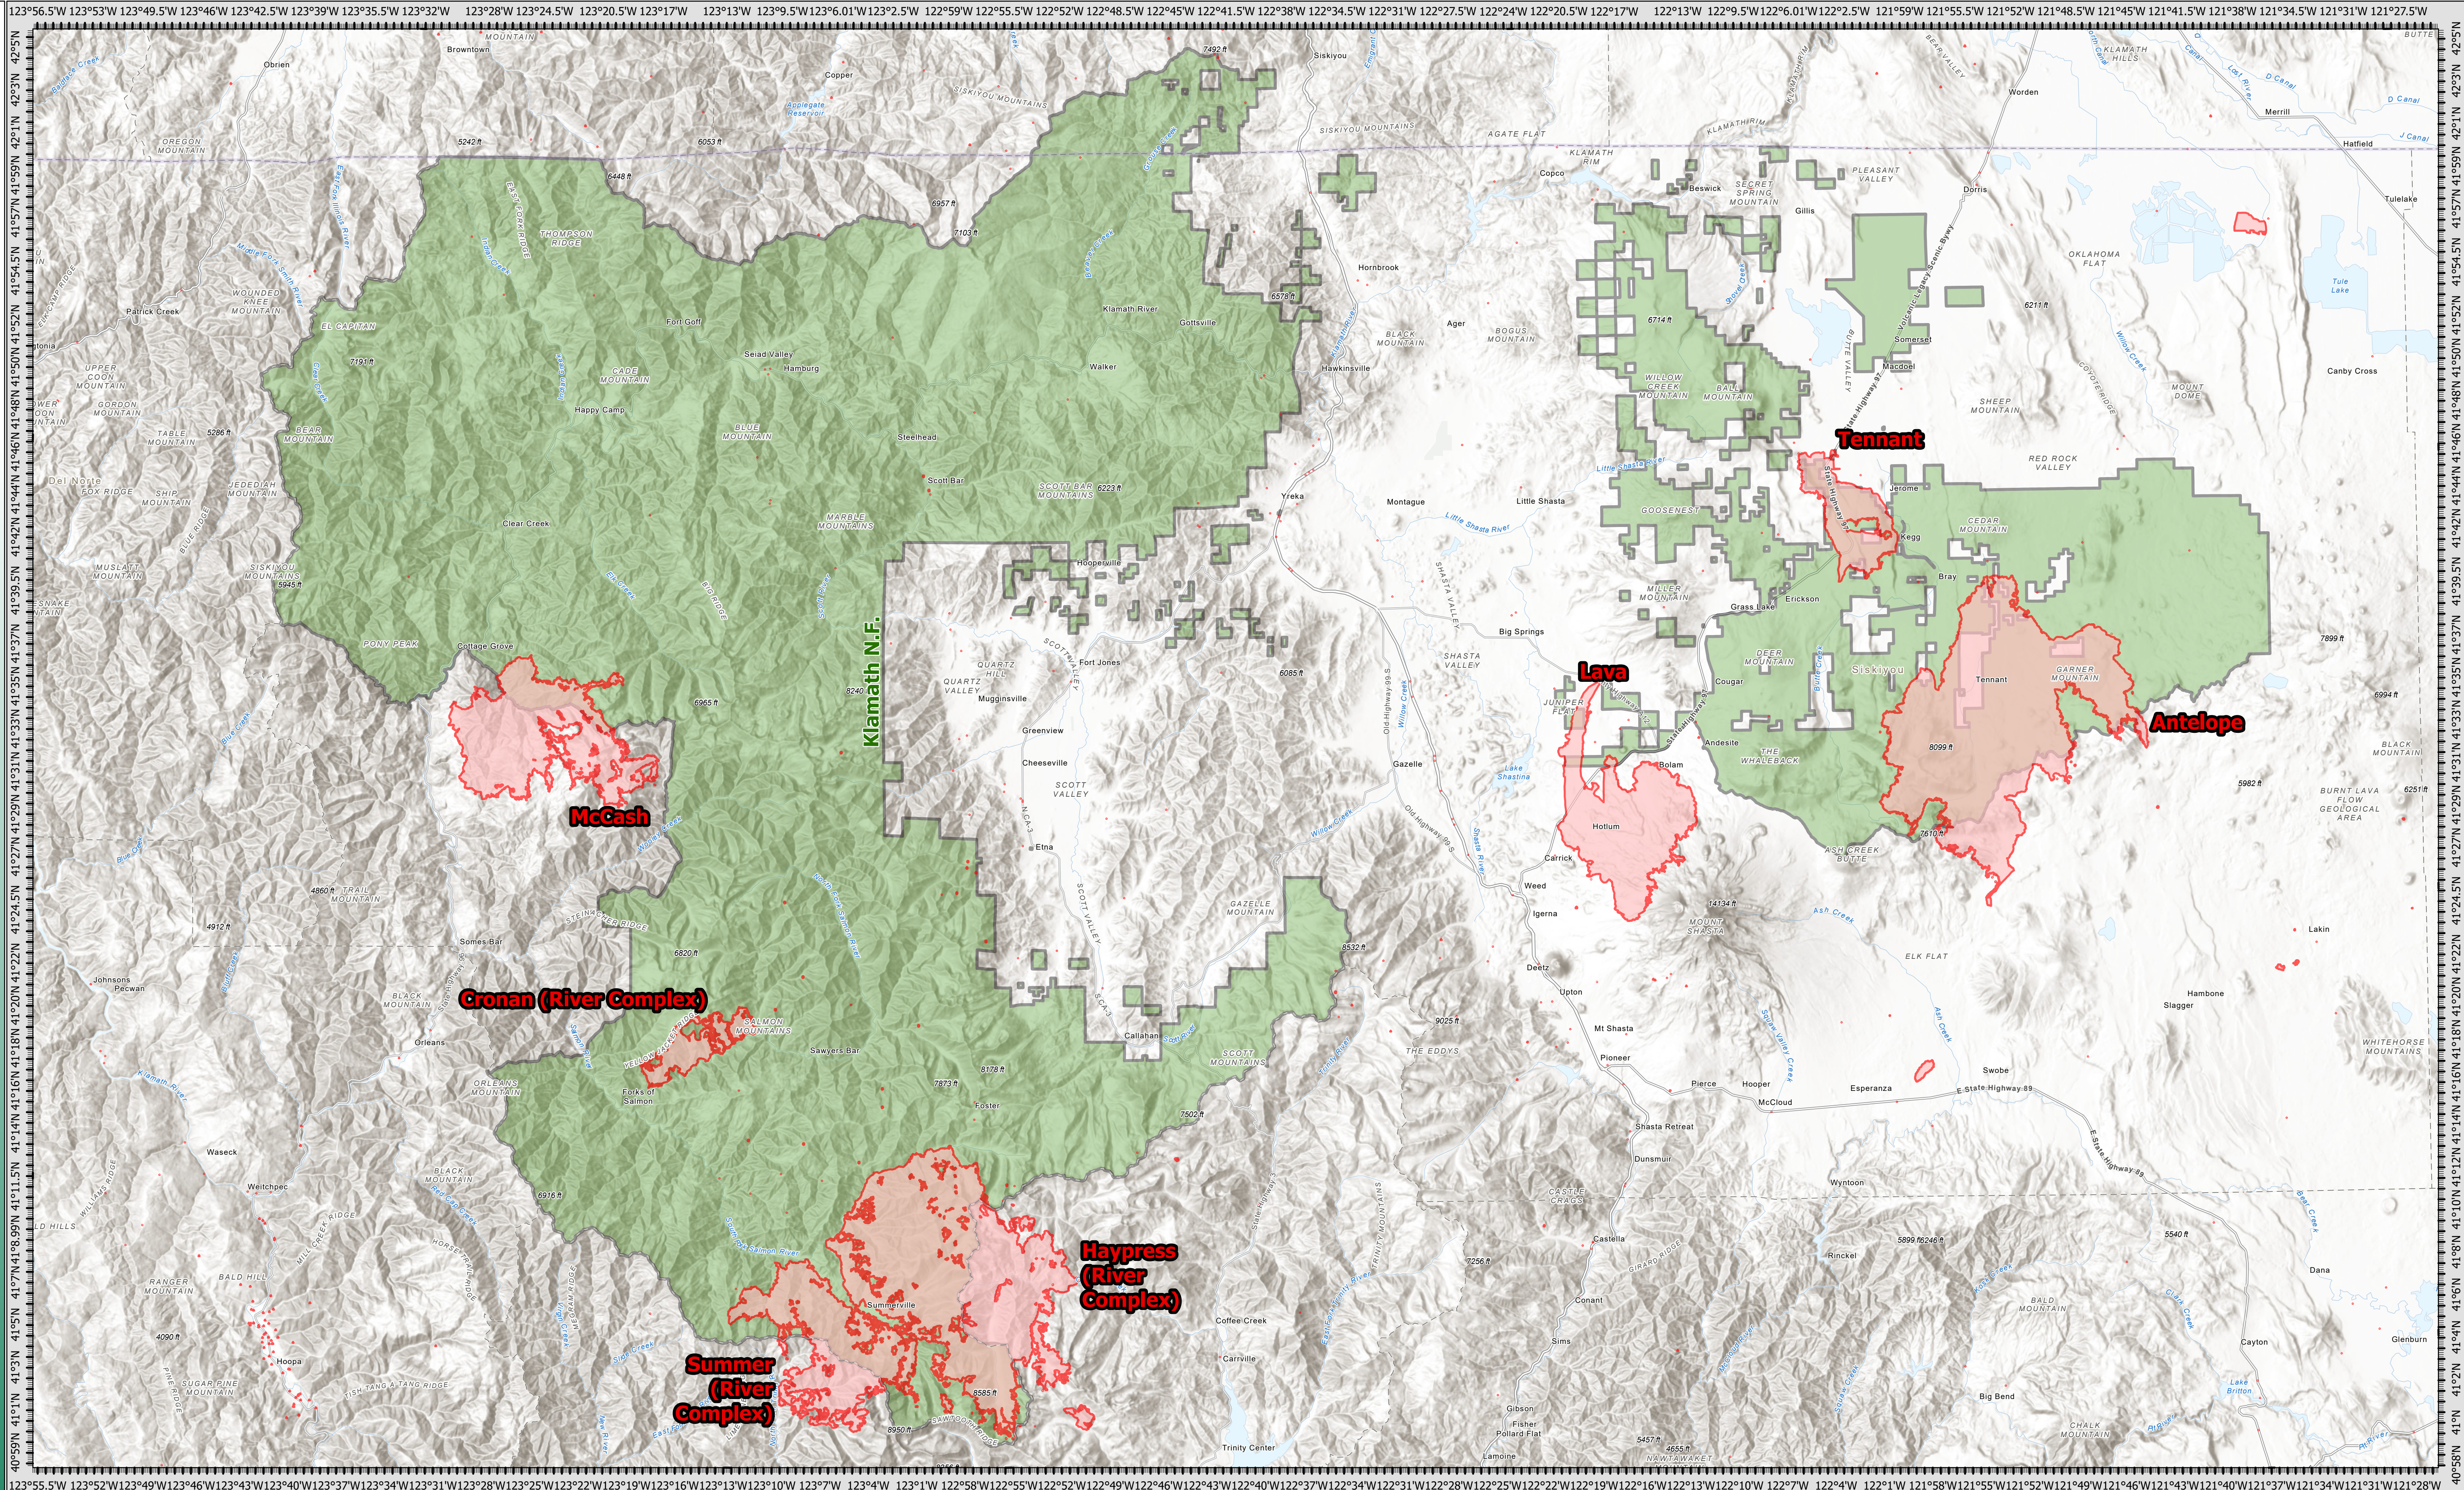

8/29/21 07:00

Klamath National Forest Fires

River Complex

CA-KNF-006385
8/29/21 07:00

96,488 acres
IR updated 08/27/2021 21:45

- National Forest Boundary
- Wildfire Daily Fire Perimeter

Fire Name	Current Acreage	Containment
River Complex	96,525	23%
Antelope	71,408	50%
McCash	30,012	1%
Lava	26,409	90%
Tennant	10,580	100%