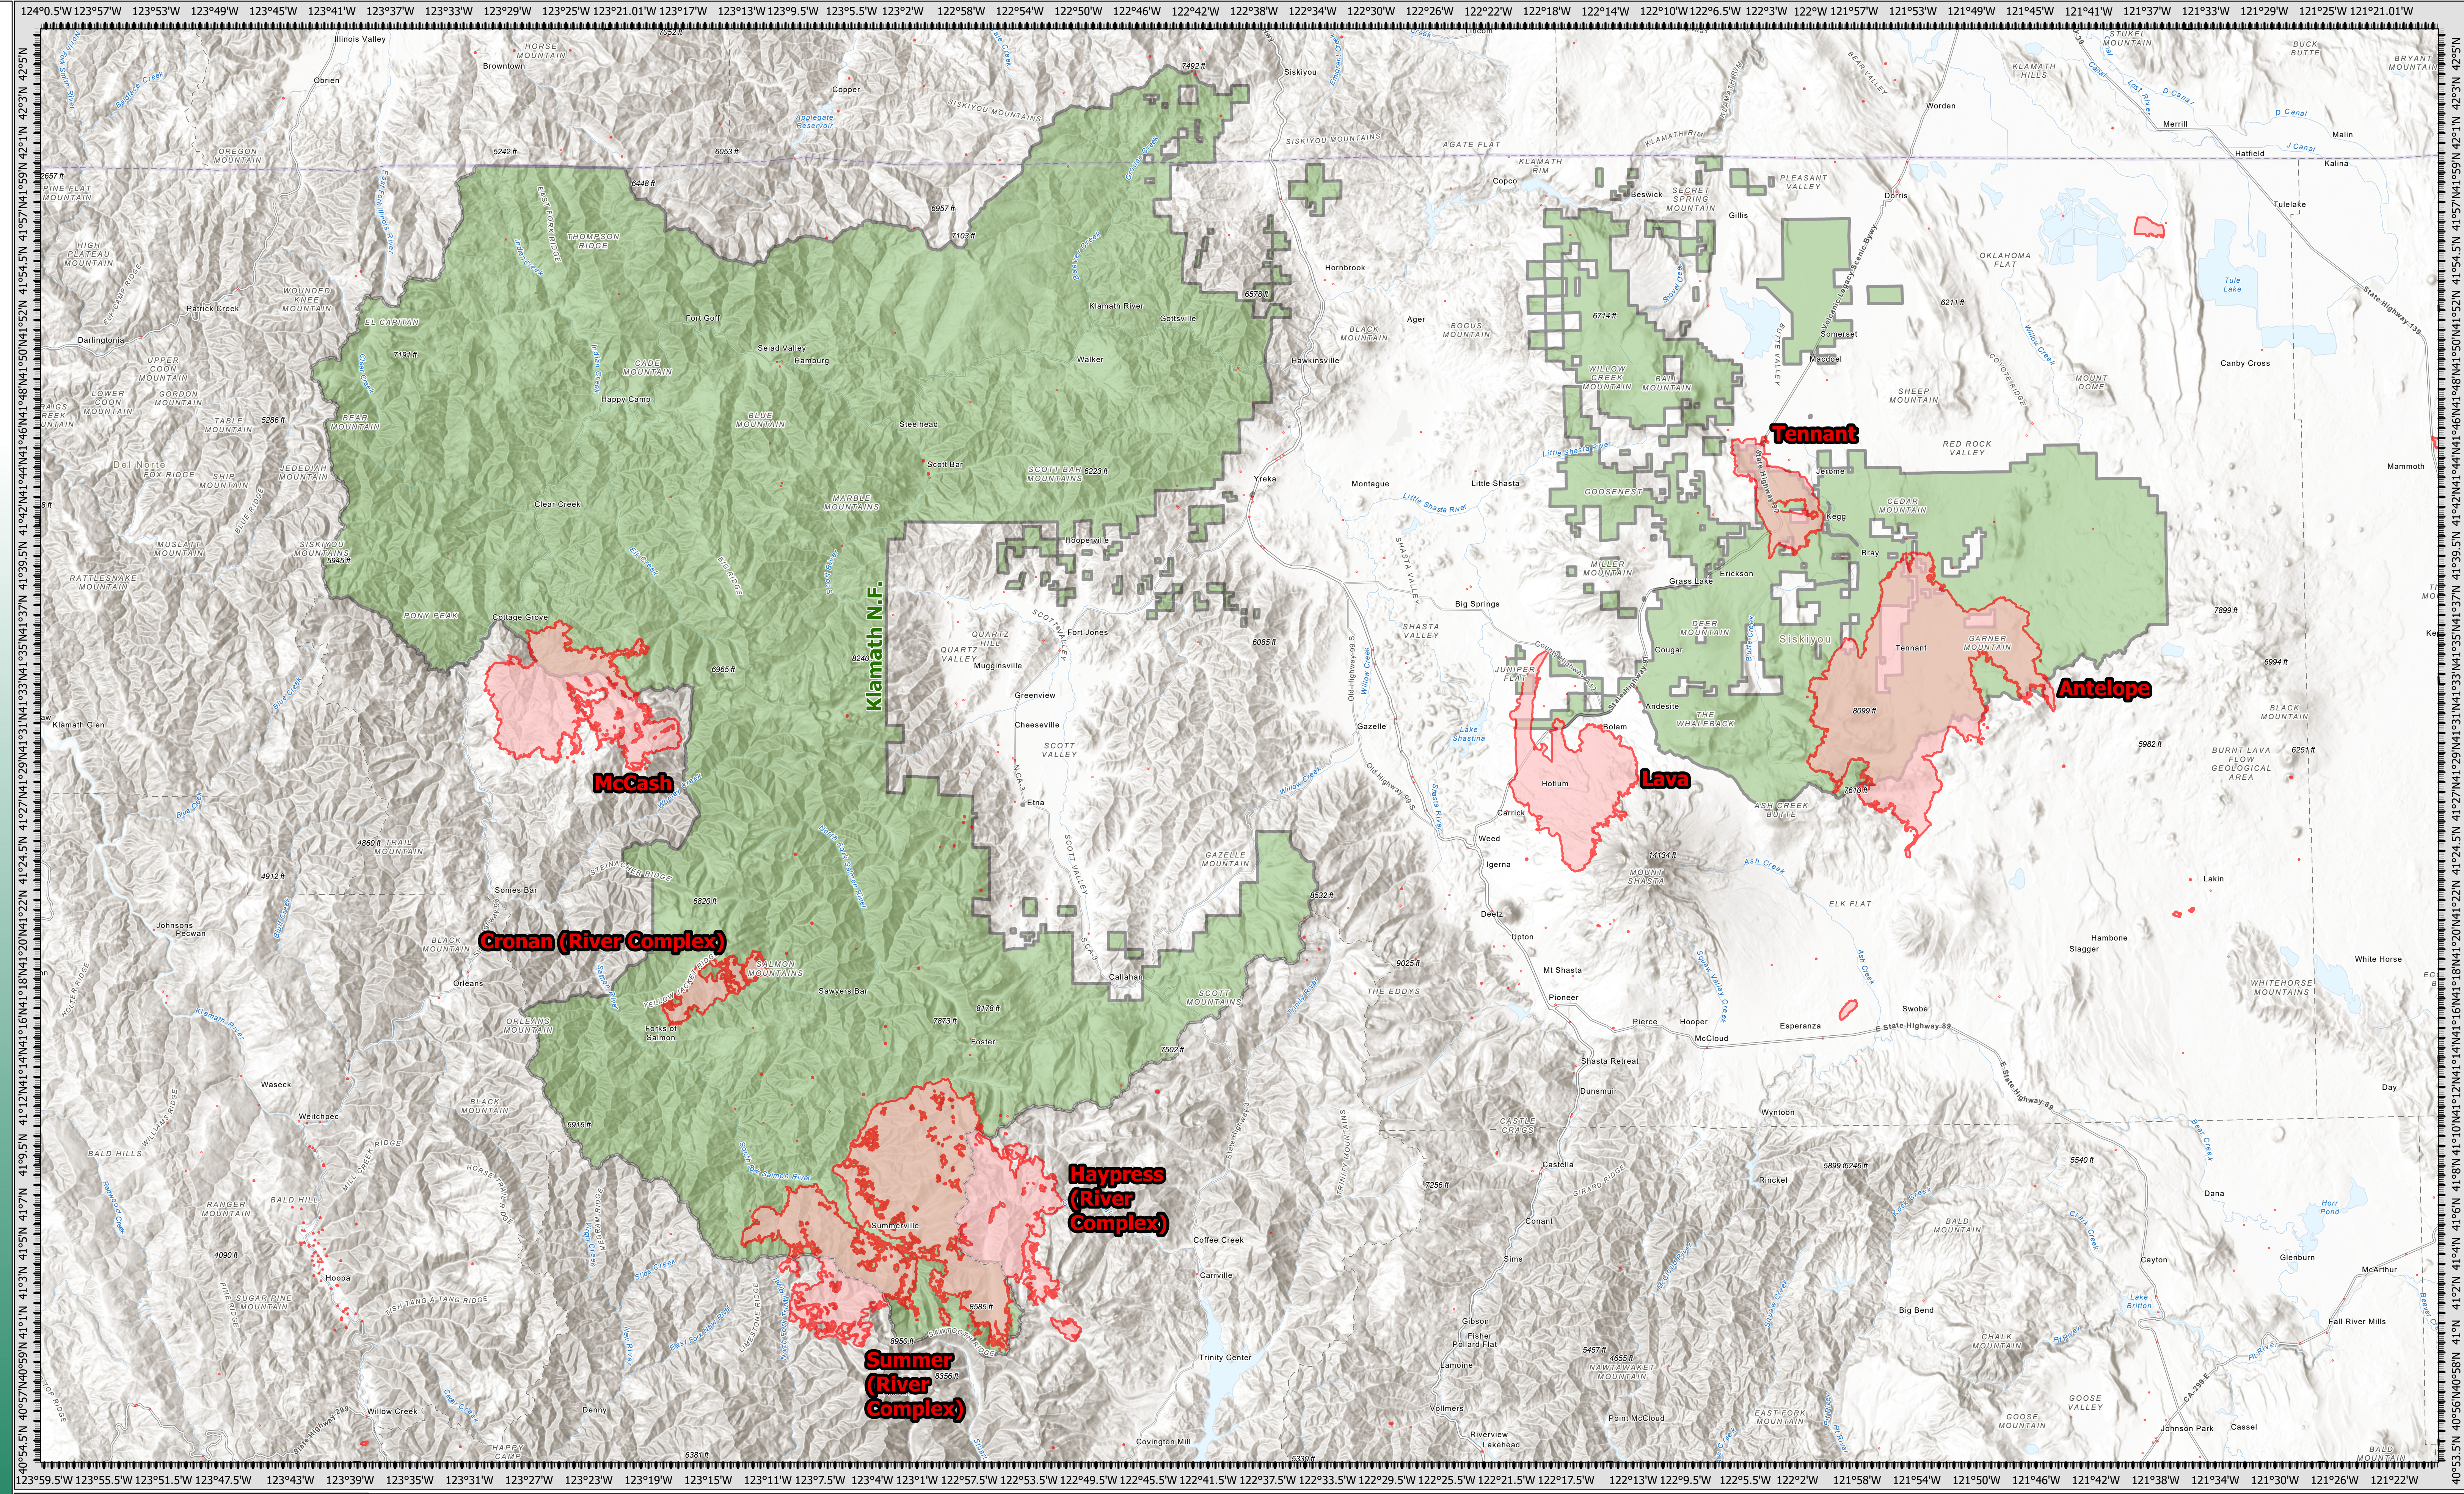

8/30/2021

Klamath National Forest Fires

River Complex
 CA-KNF-006385
 8/30/2021
 98,716 acres
 IR updated 08/29/2021

- National Forest Boundary
- Wildfire Daily Fire Perimeter

Fire Name	Current Acreage	Containment
River Complex	98,716	23%
Antelope	71,447	51%
McCash	33,242	1%
Lava	26,409	90%
Tennant	10,580	100%