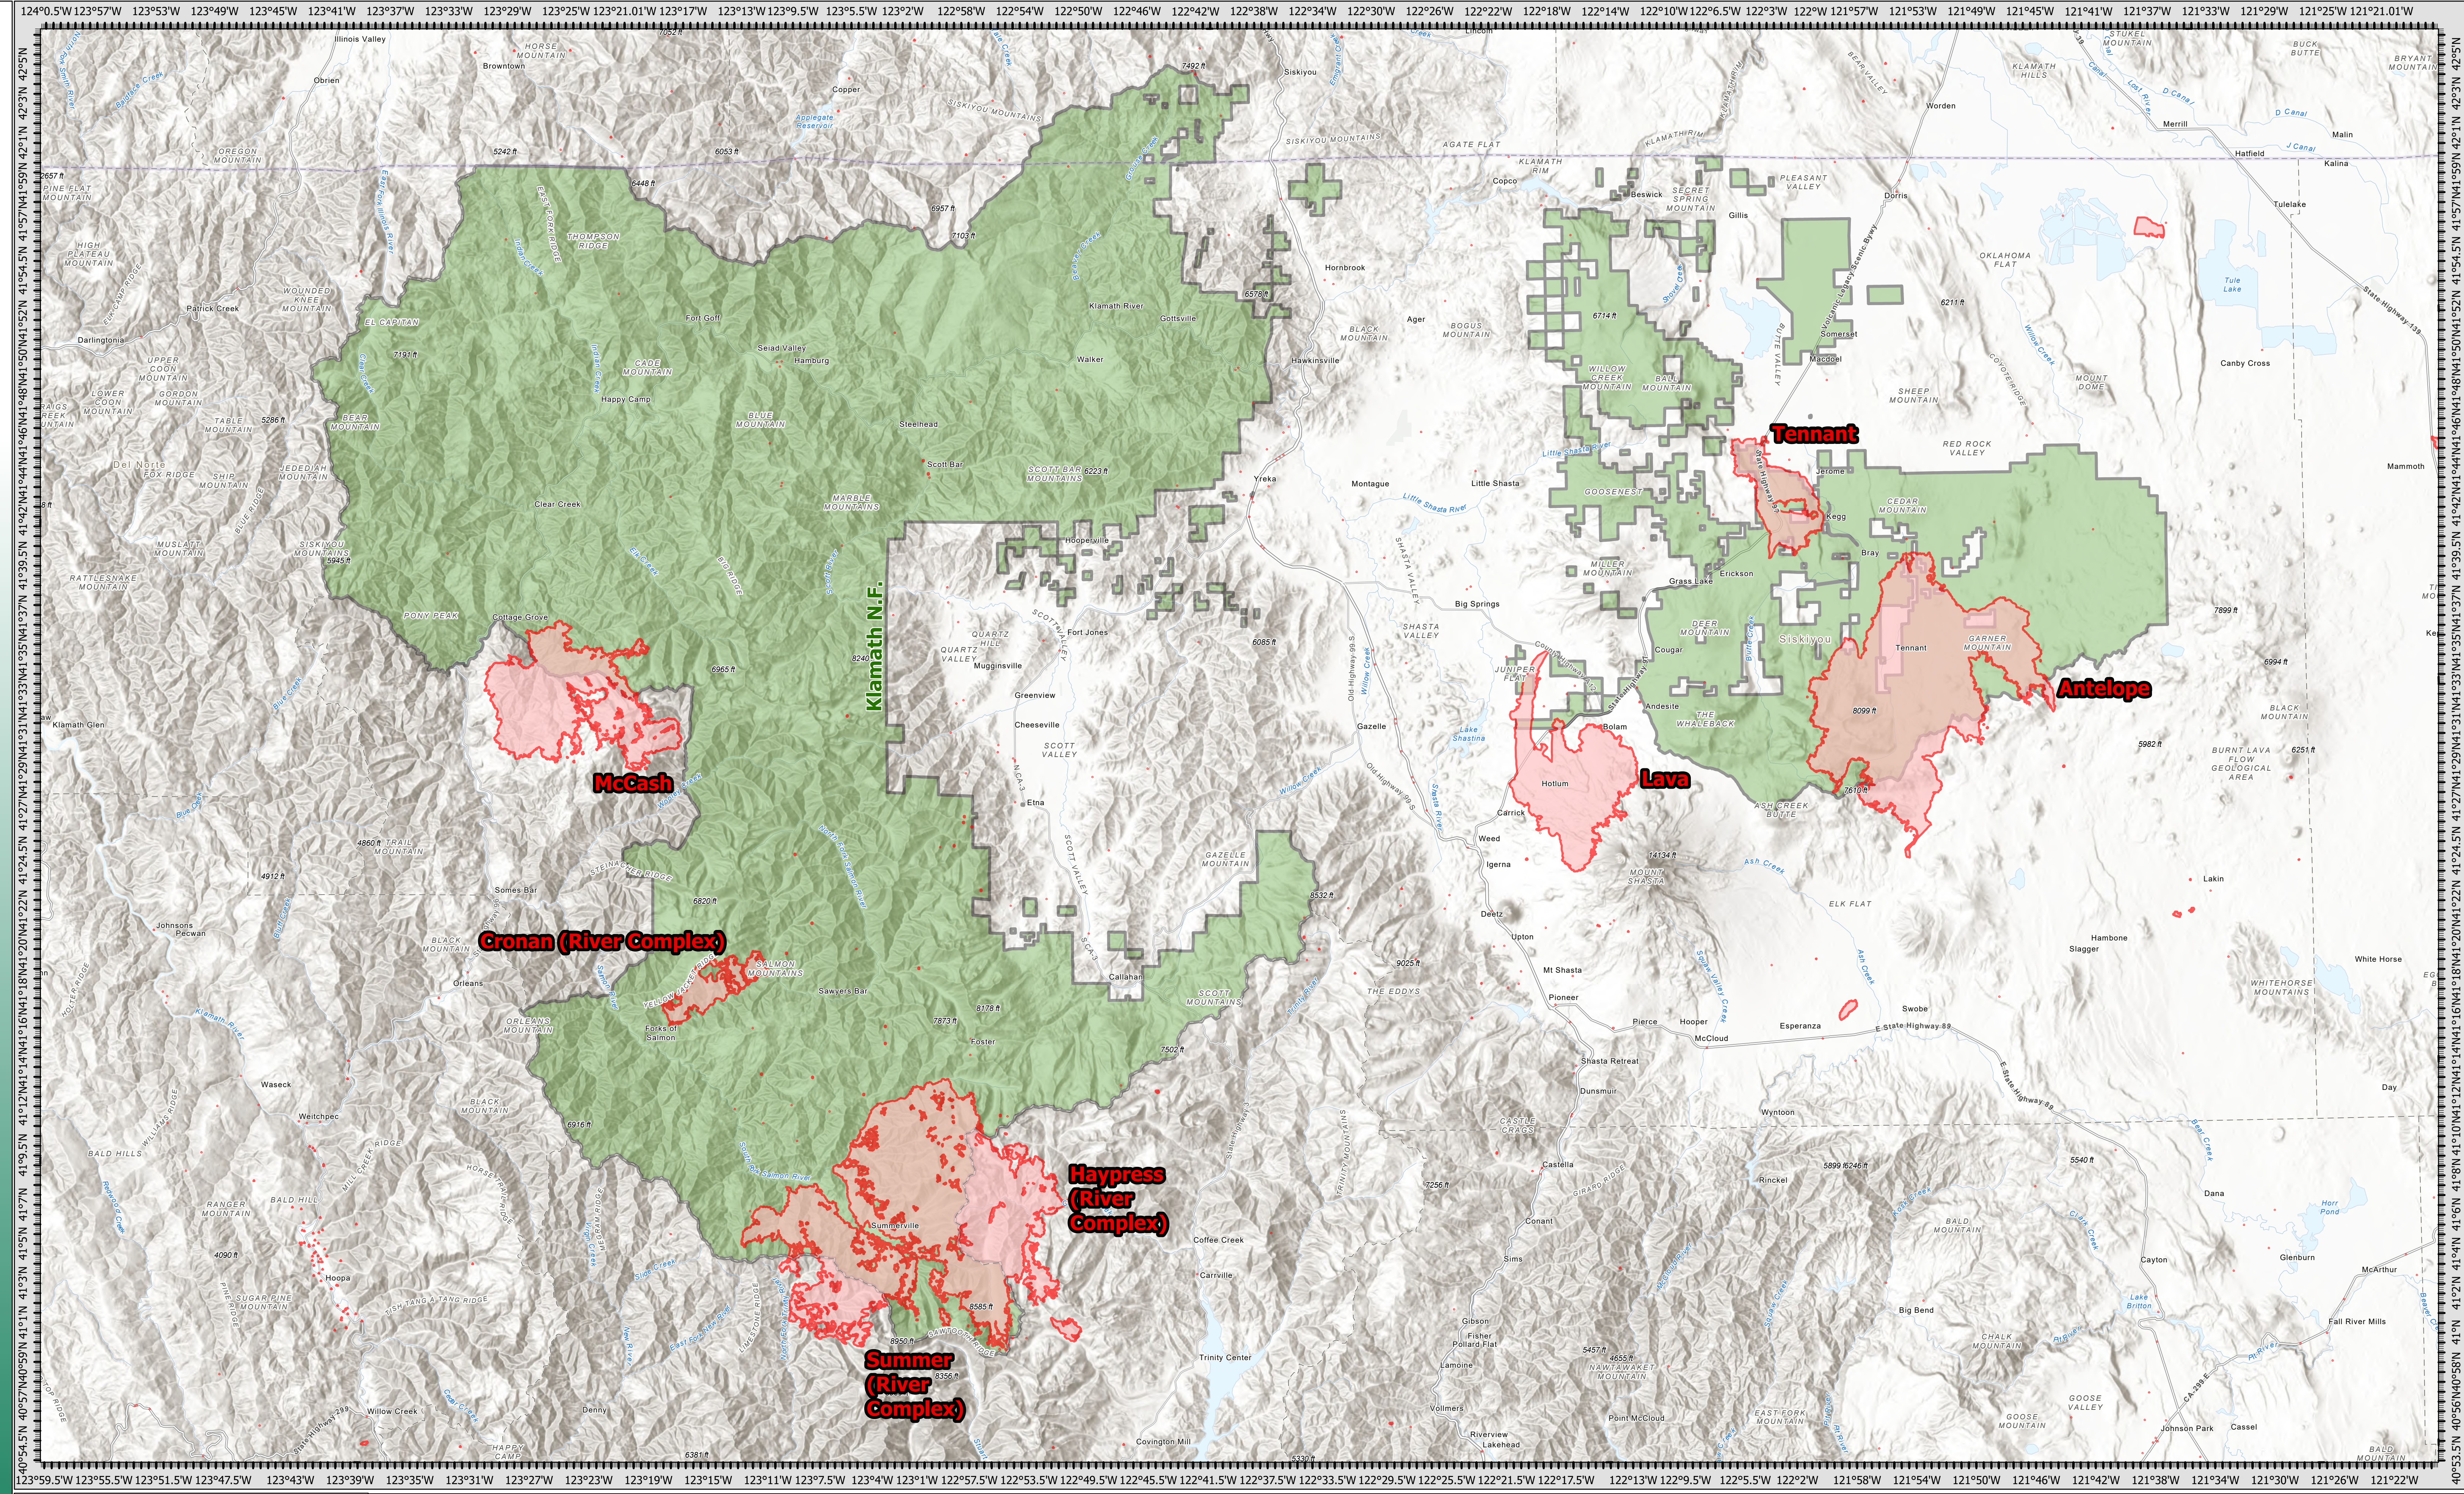

8/30/2021

Klamath National Forest Fires

River Complex
 CA-KNF-006385
 8/30/2021
 98,716 acres
 IR updated 08/29/2021

- National Forest Boundary
- Wildfire Daily Fire Perimeter

Fire Name	Current Acreage	Containment
River Complex	98,716	23%
Antelope	71,447	51%
McCash	33,242	1%
Lava	26,409	90%
Tennant	10,580	100%