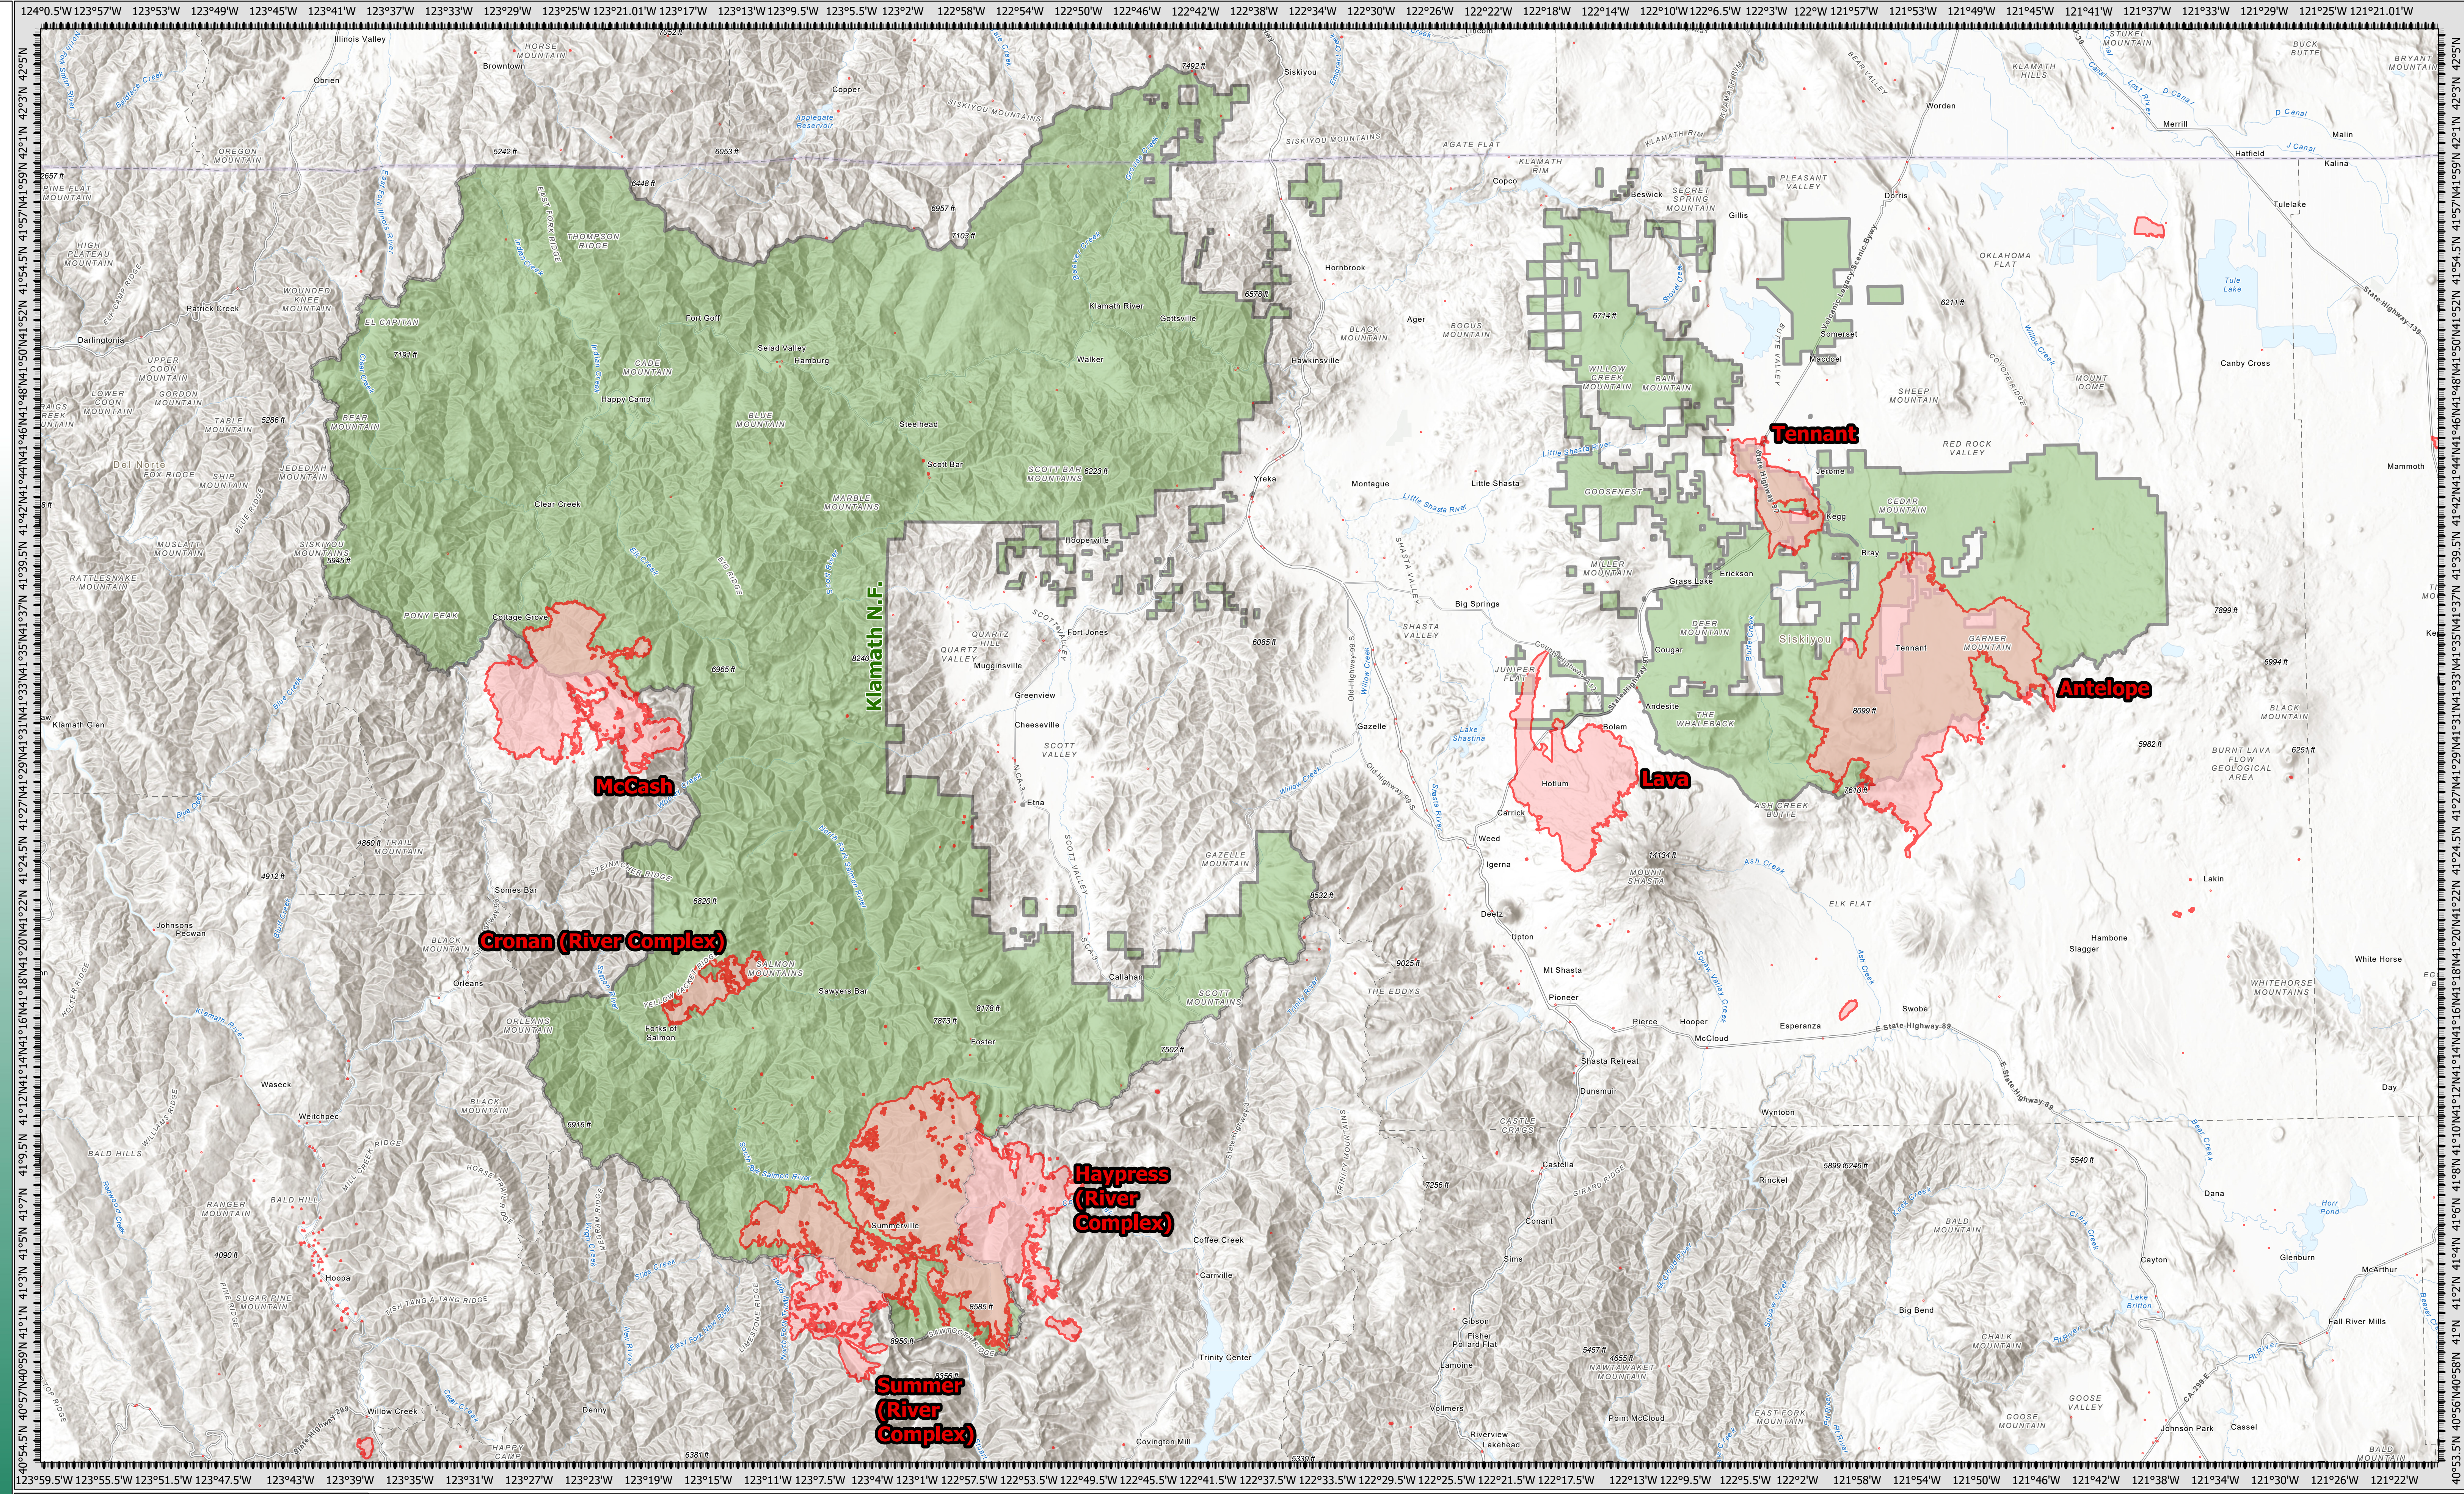

8/31/2021

Klamath National Forest Fires

**River Complex**

CA-KNF-006385  
8/31/2021

104,996 acres  
IR updated 08/29/2021

- National Forest Boundary
- Wildfire Daily Fire Perimeter

**Fire Name Current Acreage Containment**

Fire Name	Current Acreage	Containment
River Complex	104,996	23%
Antelope	71,447	60%
McCash	36,398	1%
Lava	26,409	85%
Tennant	10,580	100%