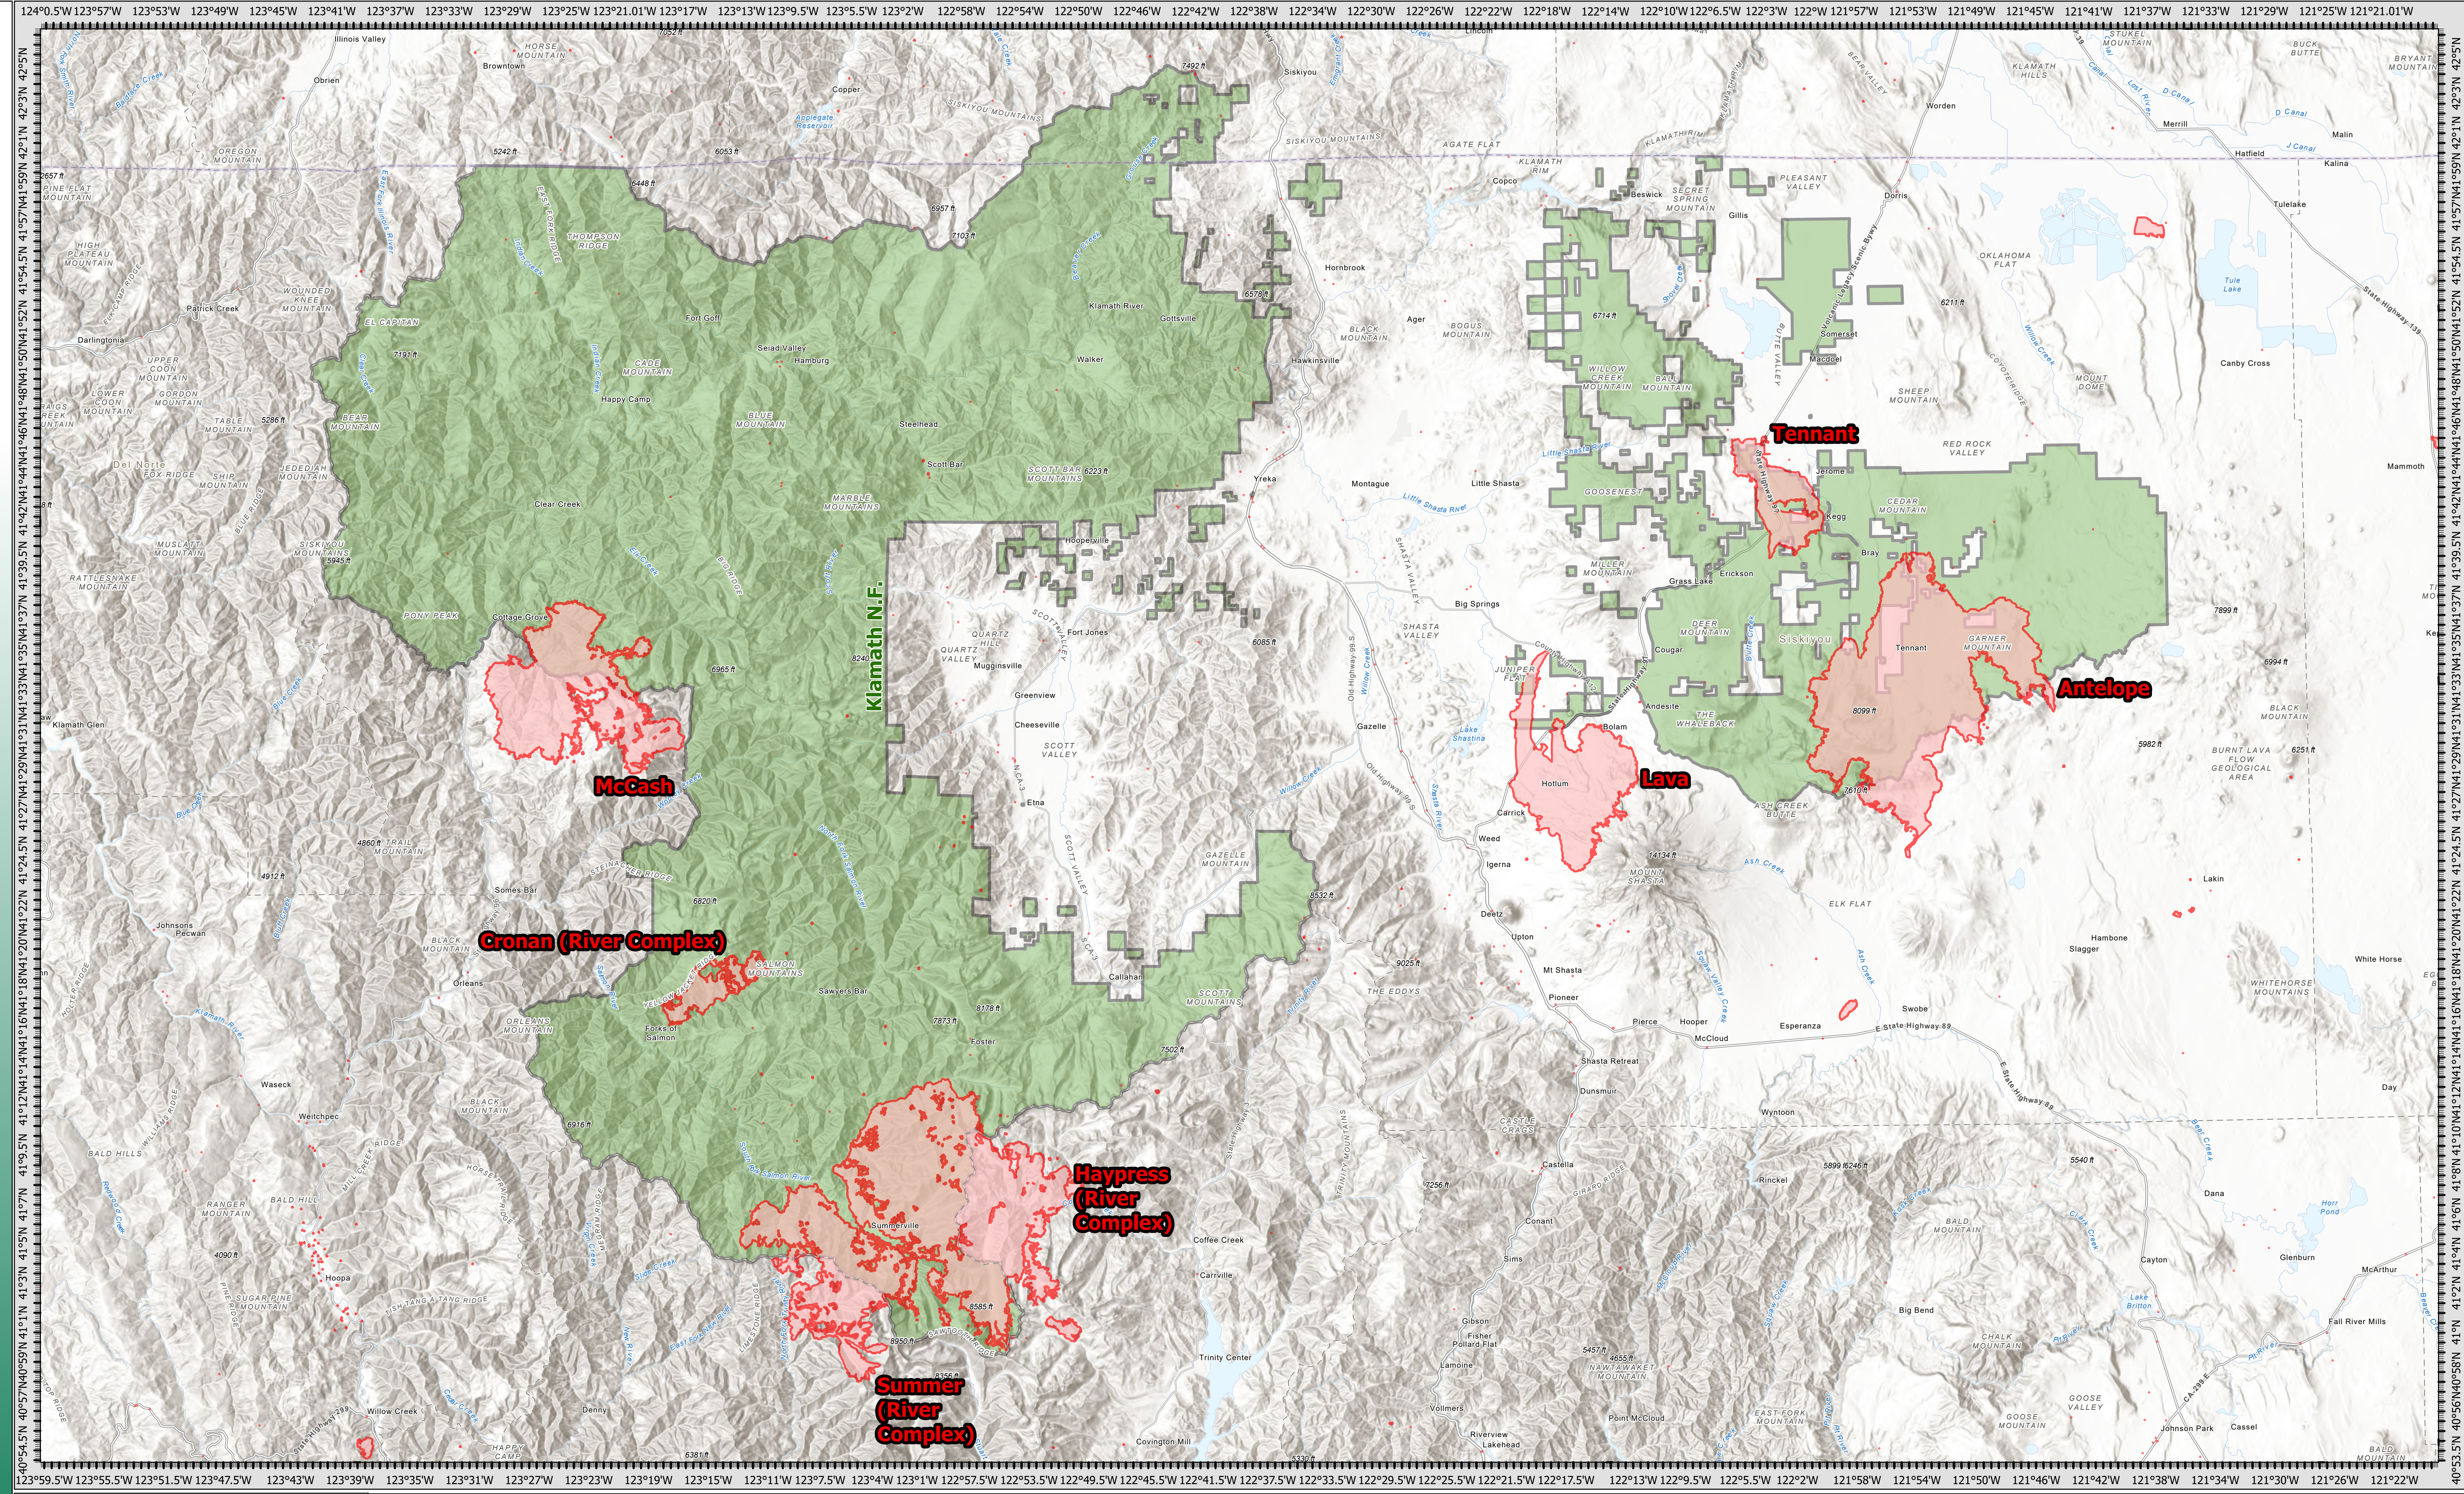

8/31/2021

Klamath National Forest Fires

River Complex
 CA-KNF-006385
 8/31/2021
 104,996 acres
 IR updated 08/29/2021

- National Forest Boundary
- Wildfire Daily Fire Perimeter

Fire Name	Current Acreage	Containment
River Complex	104,996	23%
Antelope	71,447	60%
McCash	36,398	1%
Lava	26,409	85%
Tennant	10,580	100%