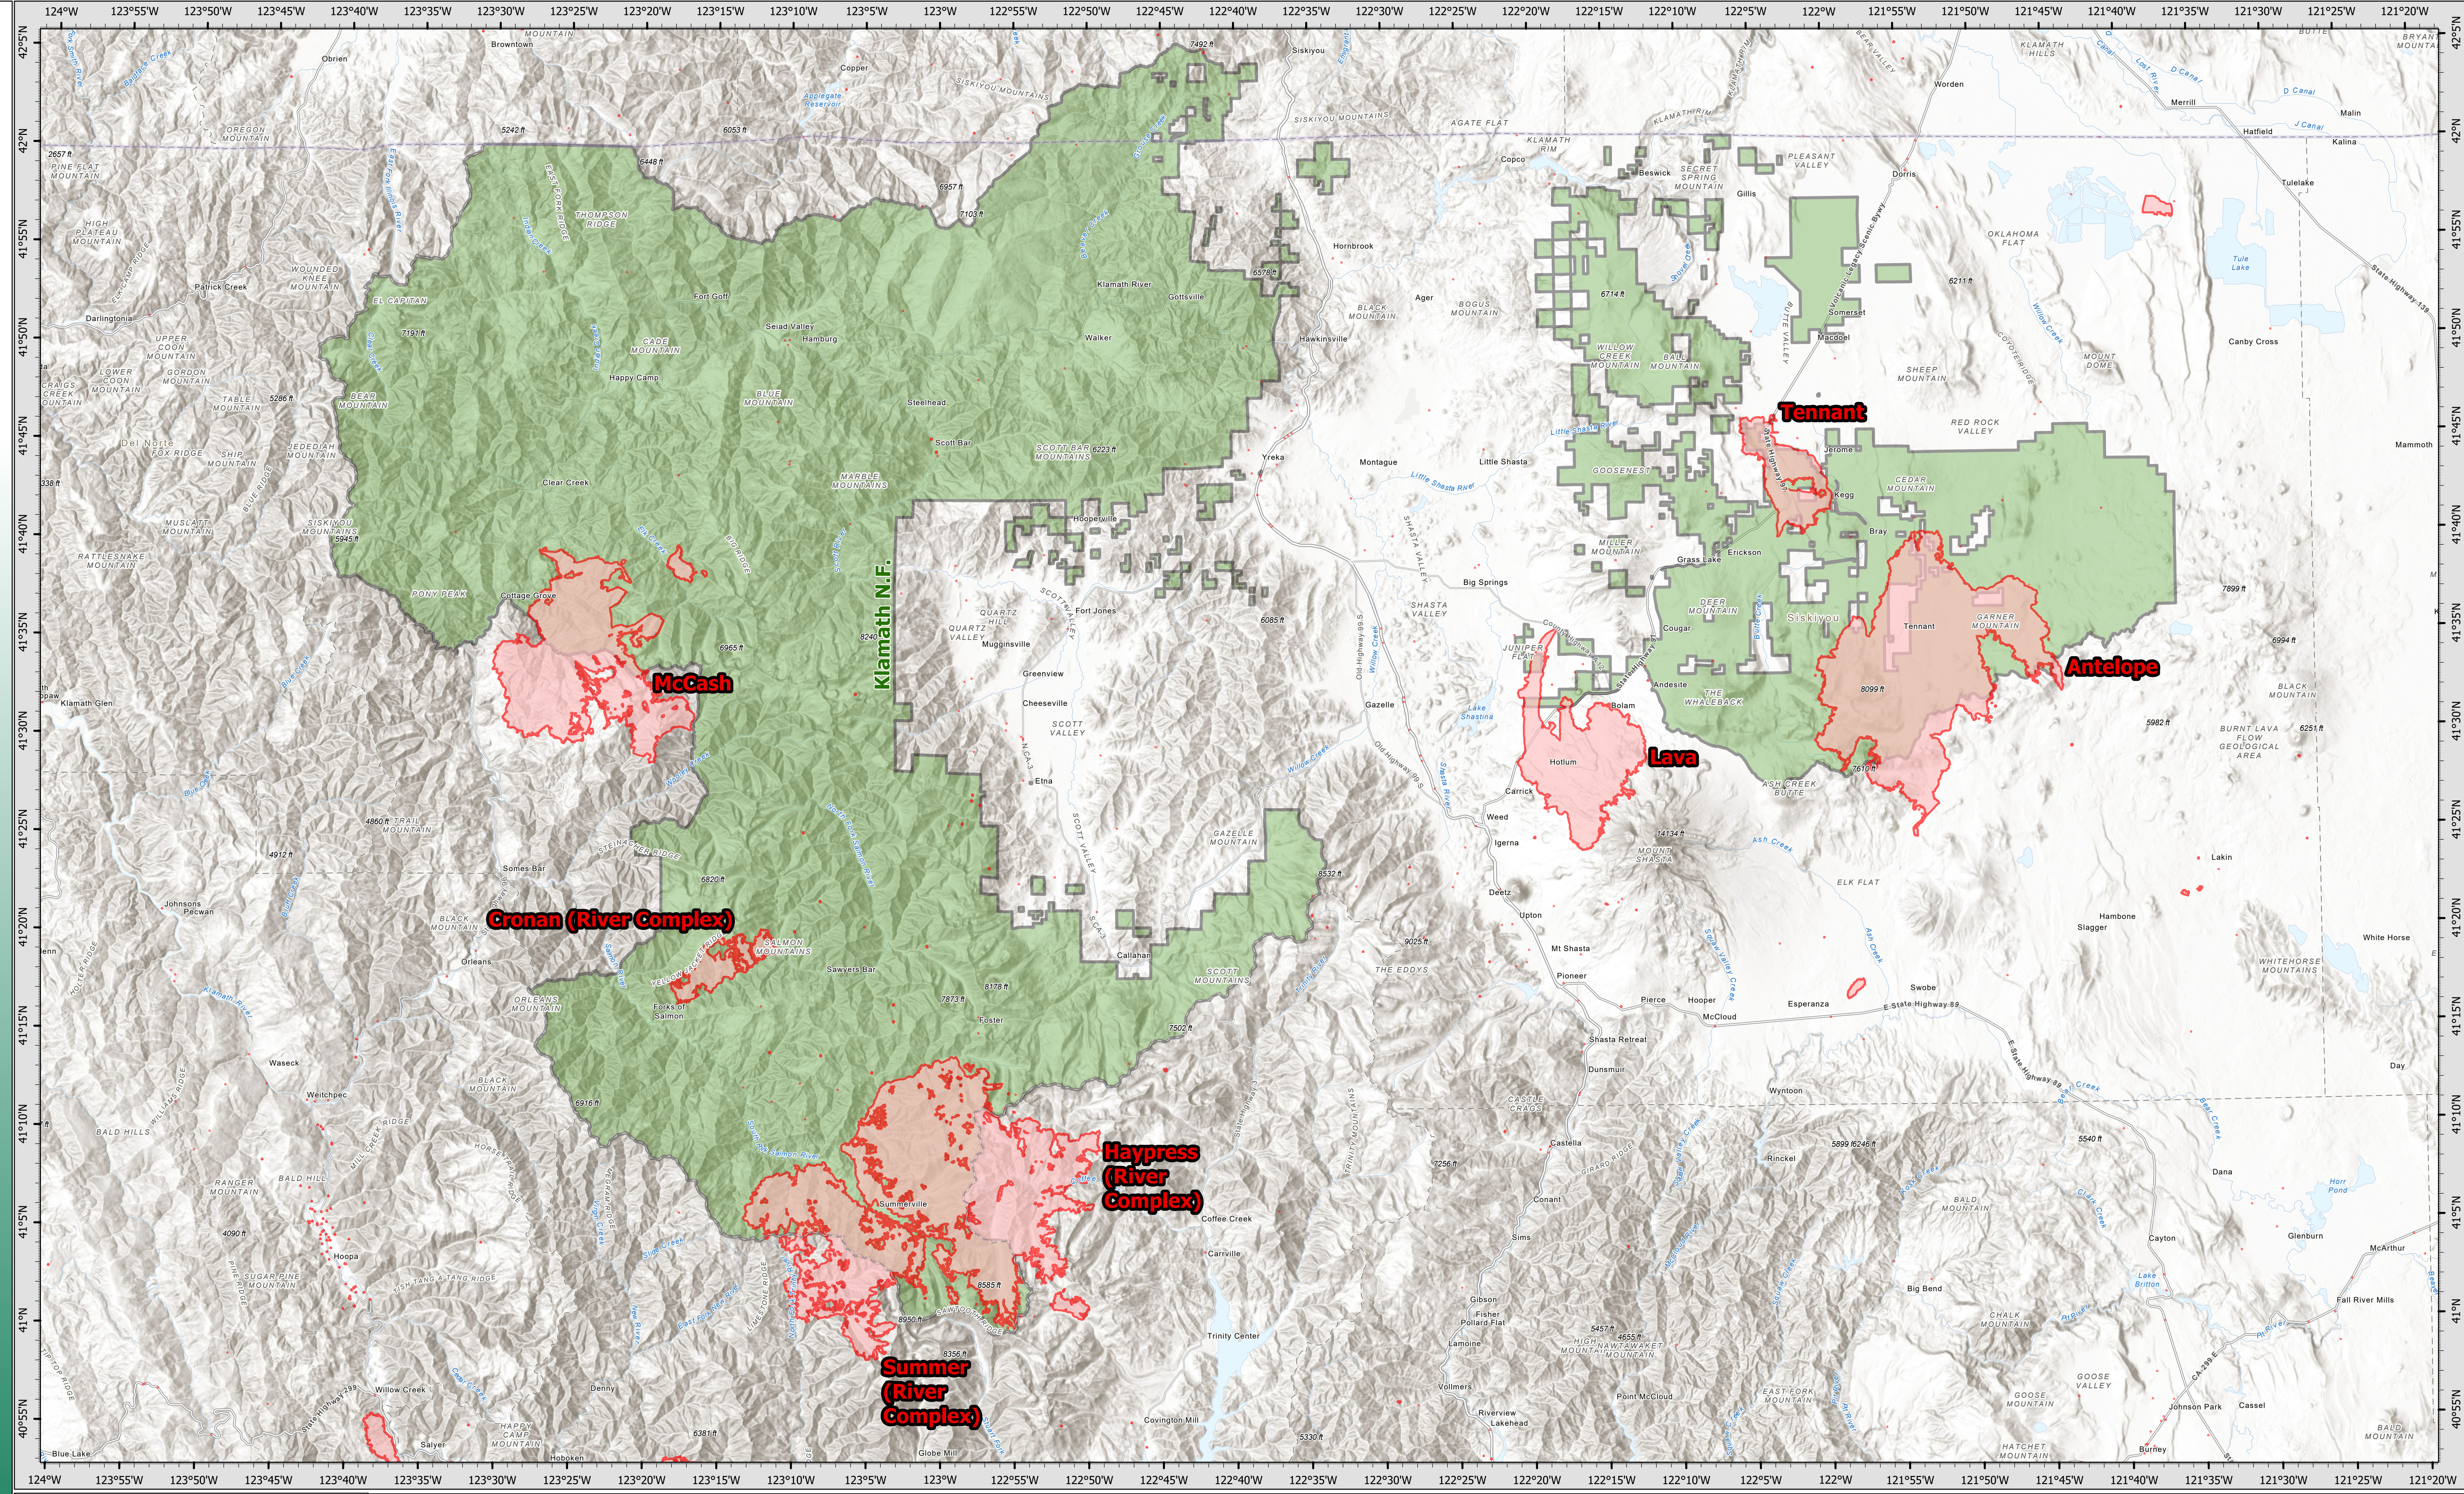

09/02/2021

Klamath National Forest Fires

River Complex
 CA-KNF-006385
 09/02/2021
 112,113 acres

- National Forest Boundary
- Wildfire Daily Fire Perimeter

Fire Name	Current Acreage	Containment
River Complex	112,113	14%
Antelope	71,501	73%
McCash	44,977	1%
Lava	26,409	85%
Tennant	10,580	100%