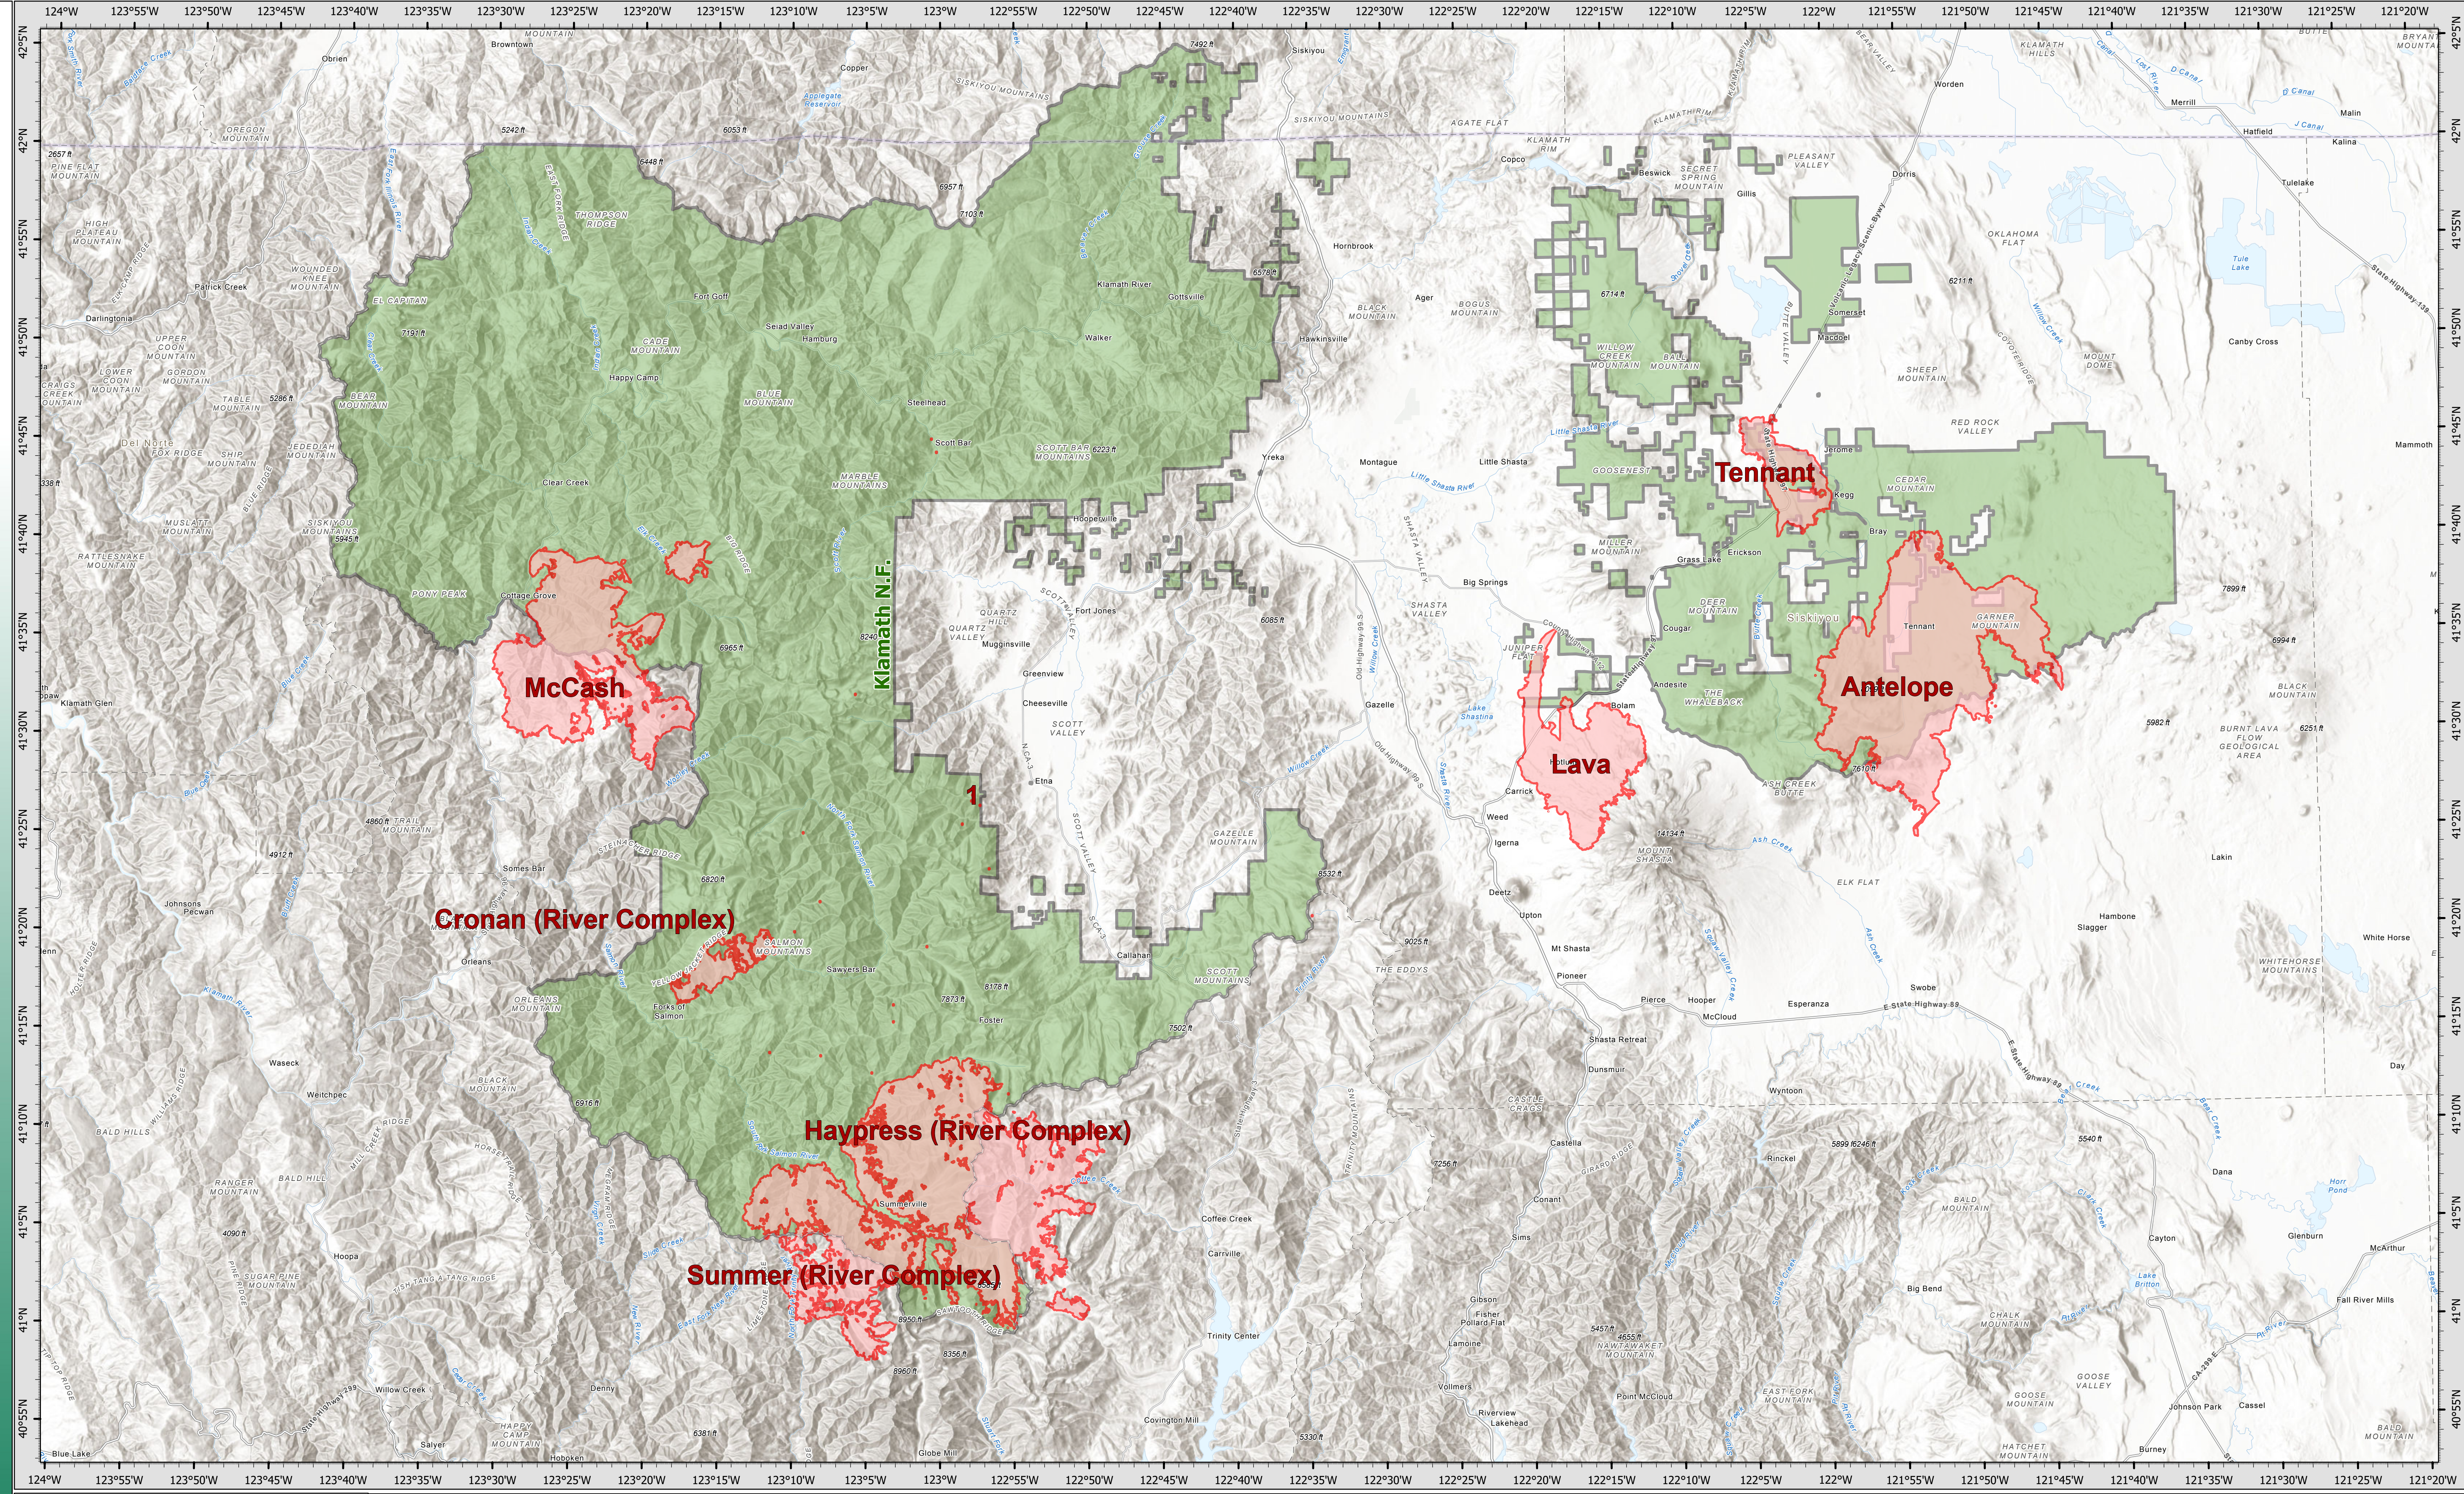

09/03/2021

Klamath National Forest Fires

**River Complex**  
 CA-KNF-006385  
 09/03/2021  
 114628 acres

- National Forest Boundary
- Wildfire Daily Fire Perimeter

Fire Name	Current Acreage	Containment
River Complex	114,359	14%
Antelope	71,505	75%
McCash	48,733	1%
Lava	26,409	85%
Tennant	10,580	100%