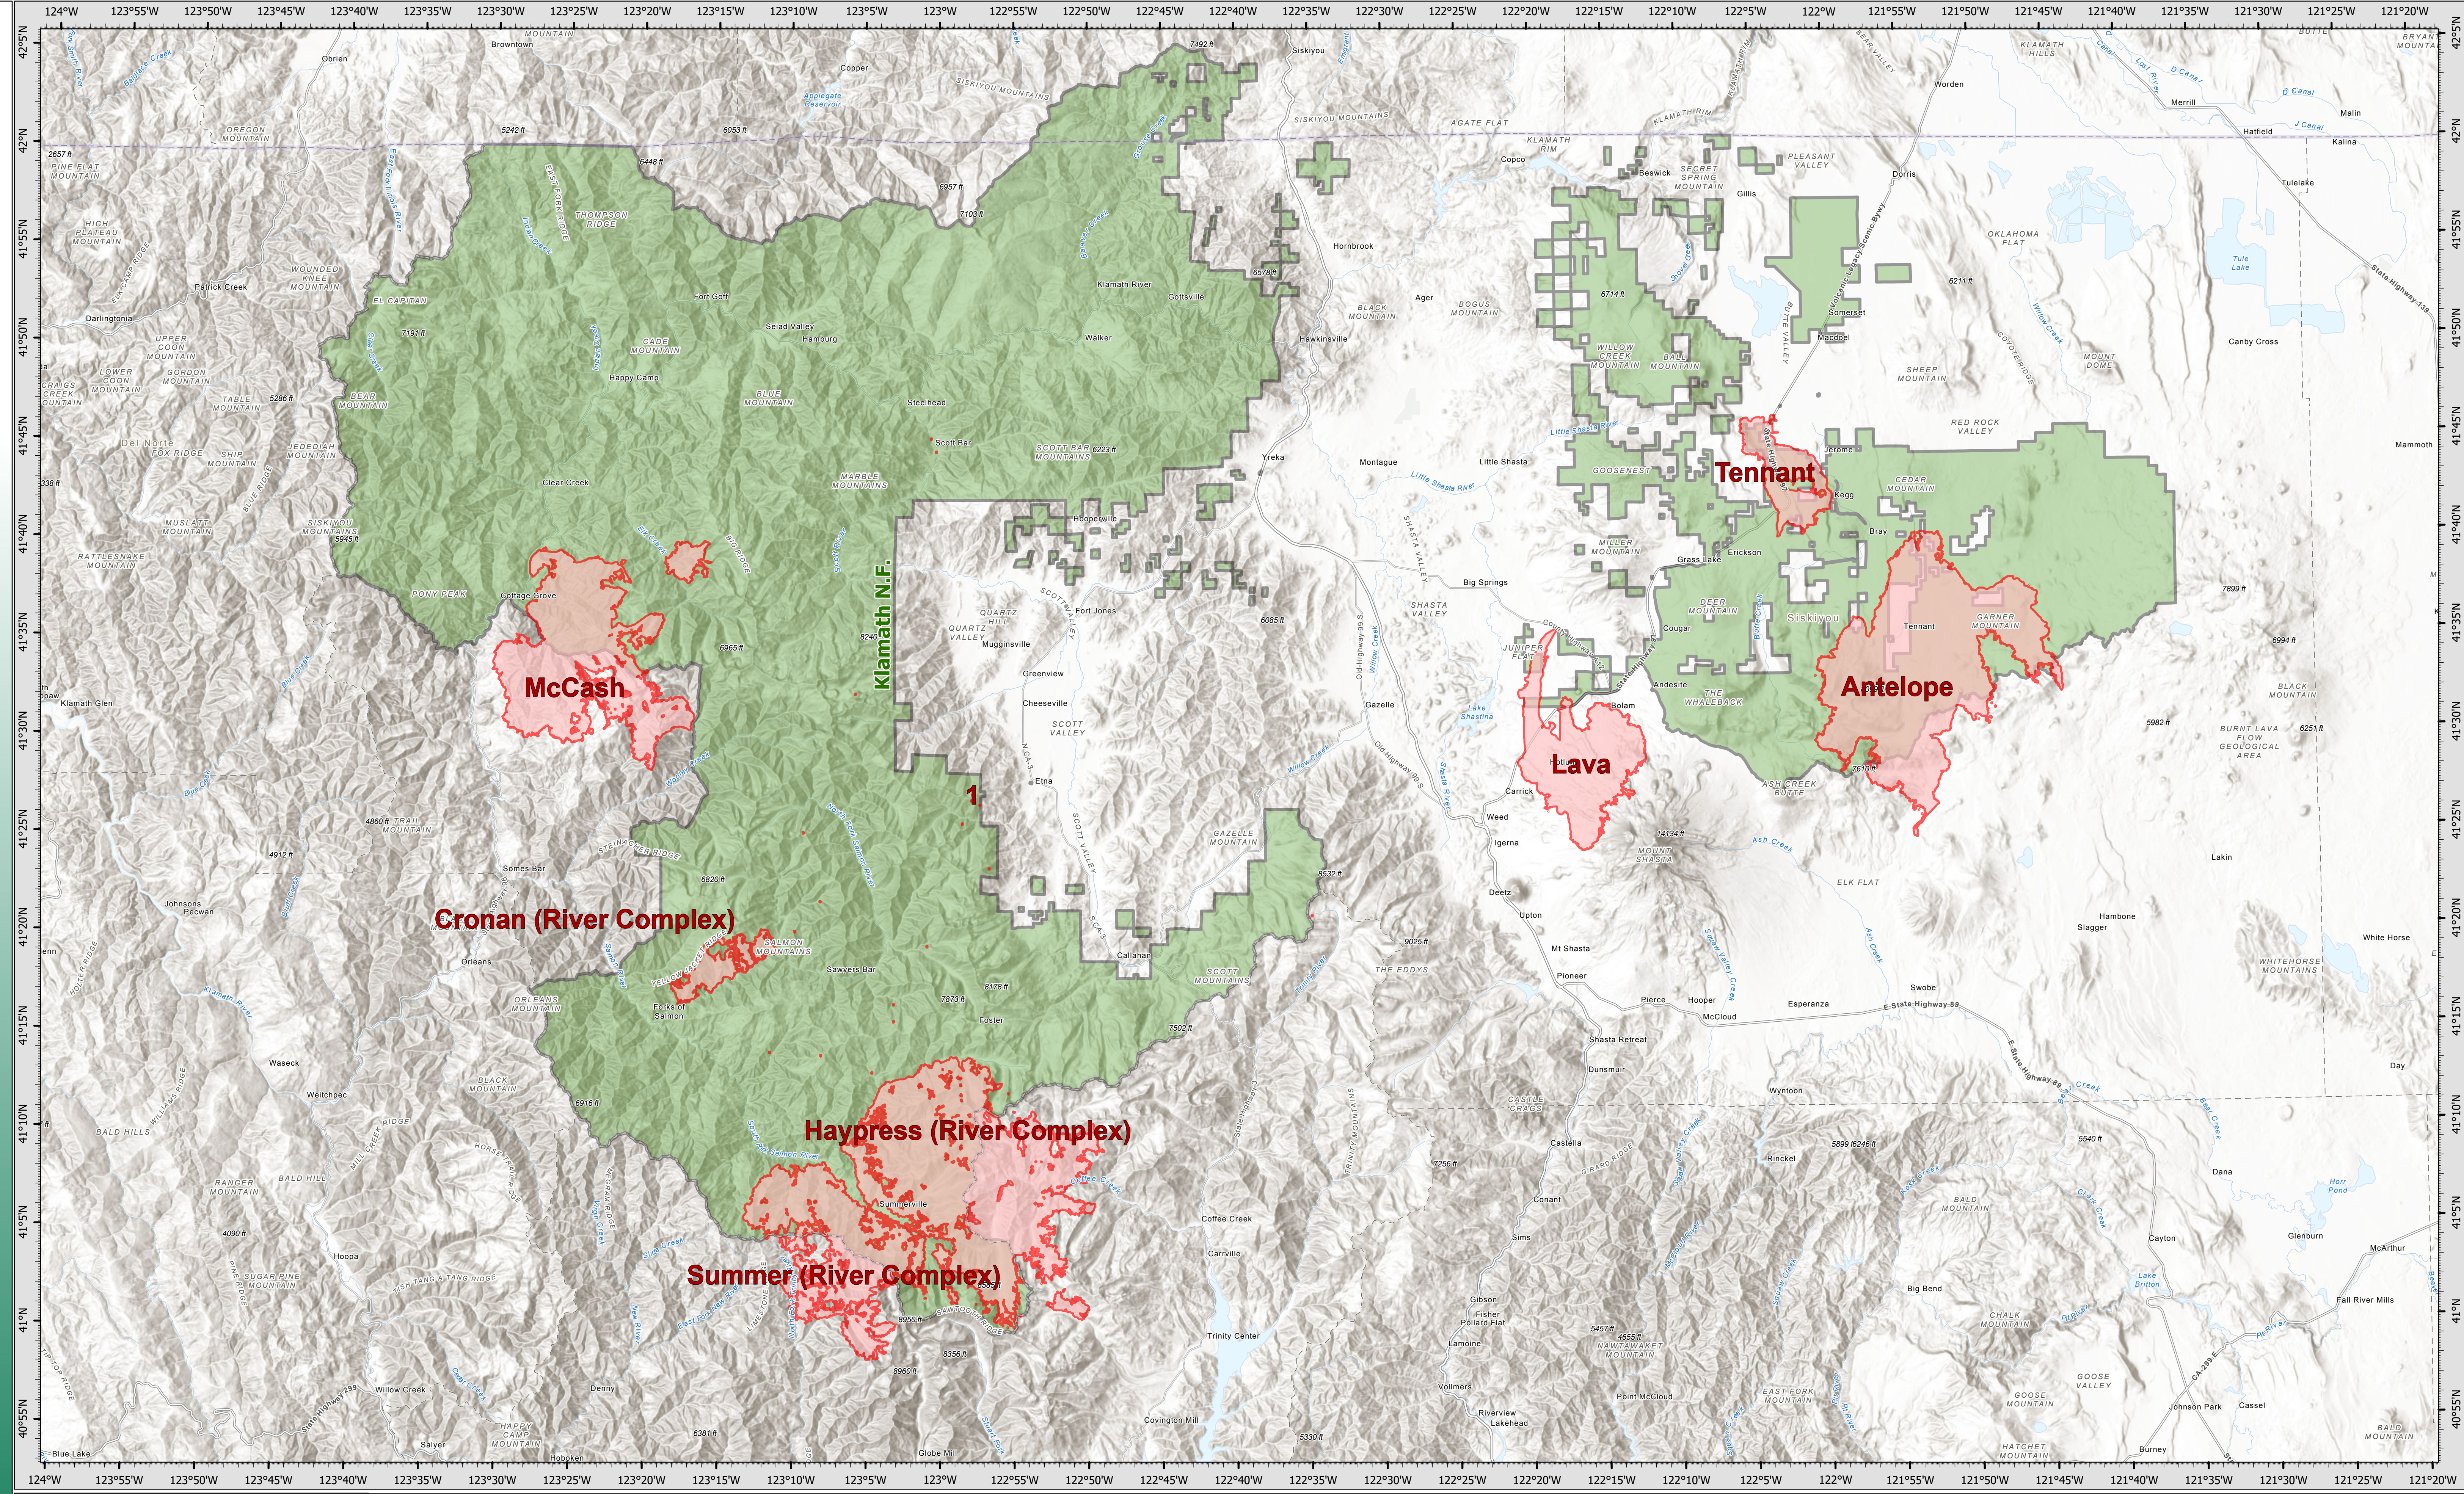

09/04/2021

Klamath National Forest Fires

River Complex

CA-KNF-006385
09/04/2021

- National Forest Boundary
- Wildfire Daily Fire Perimeter

Fire Name	Current Acreage	Containment
River Complex	116,047	15%
Antelope	71,505	77%
McCash	51,297	6%
Lava	26,409	85%
Tennant	10,580	100%