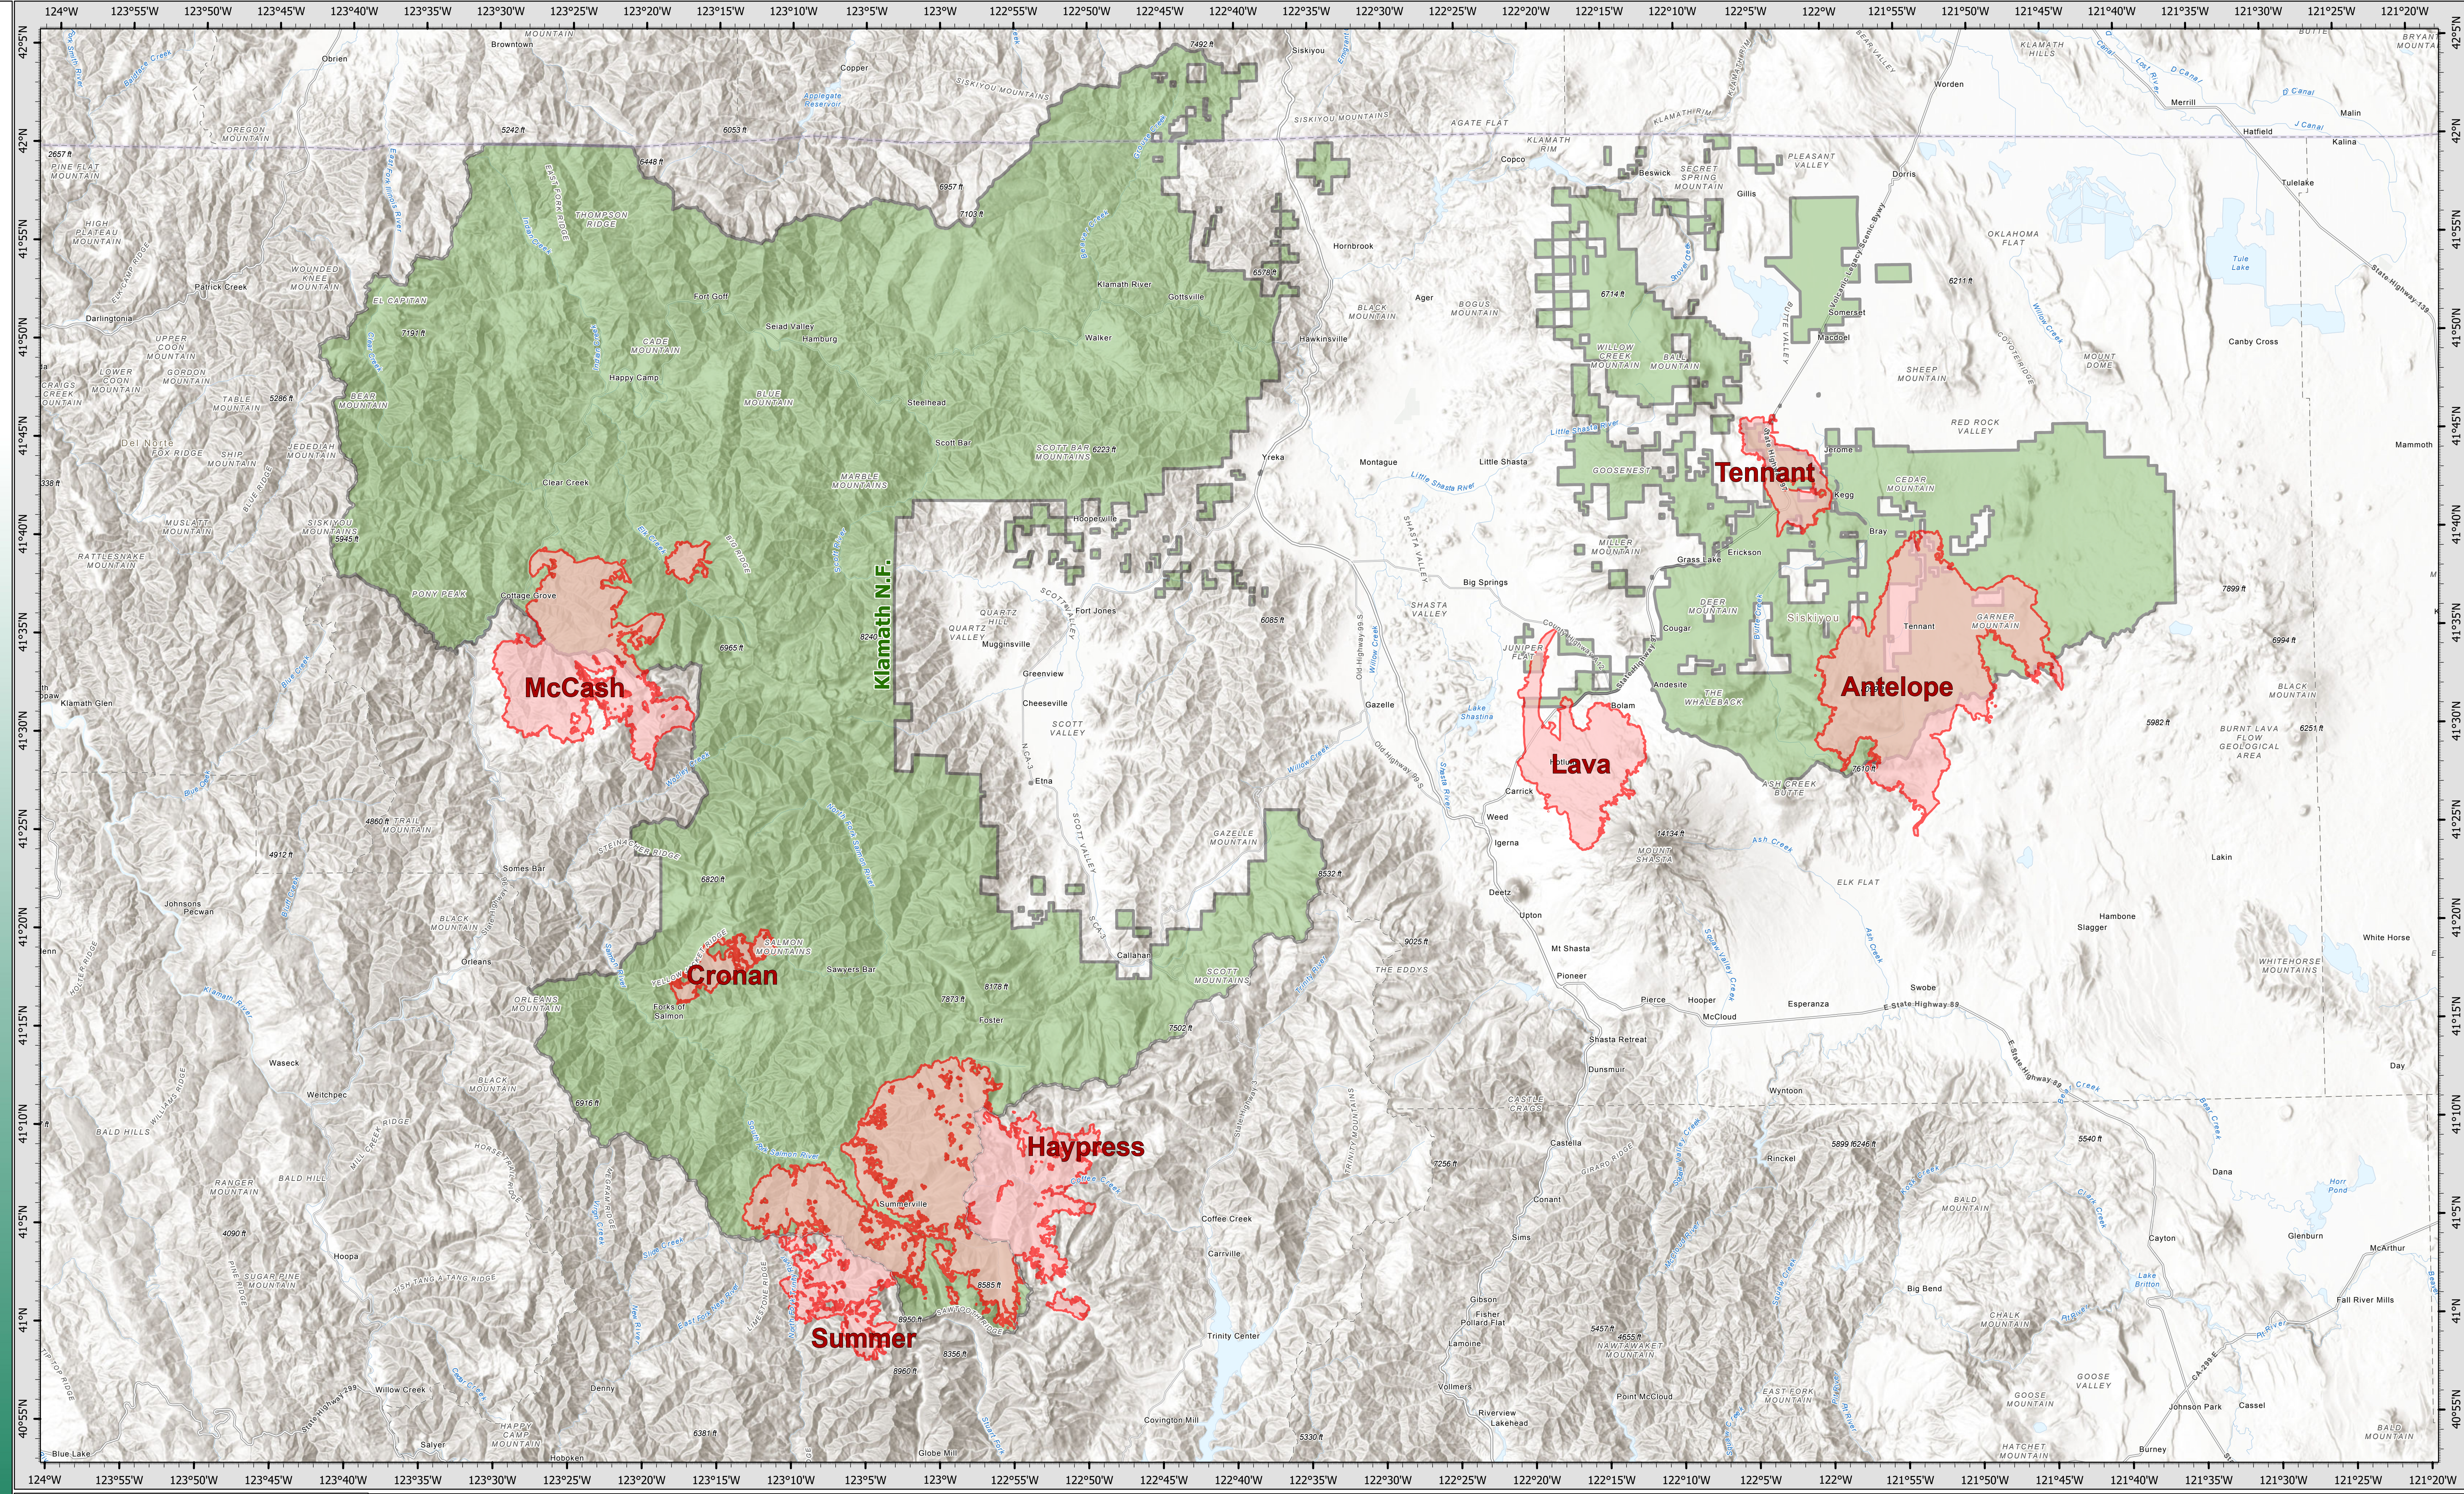

09/05/2021

Klamath National Forest Fires

River Complex

CA-KNF-006385
09/05/2021

- National Forest Boundary
- Wildfire Daily Fire Perimeter

Fire Name	Current Acreage	Containment
River Complex	118,774	21%
Antelope	71,505	80%
McCash	52,918	6%
Lava	26,409	85%
Tennant	10,580	100%