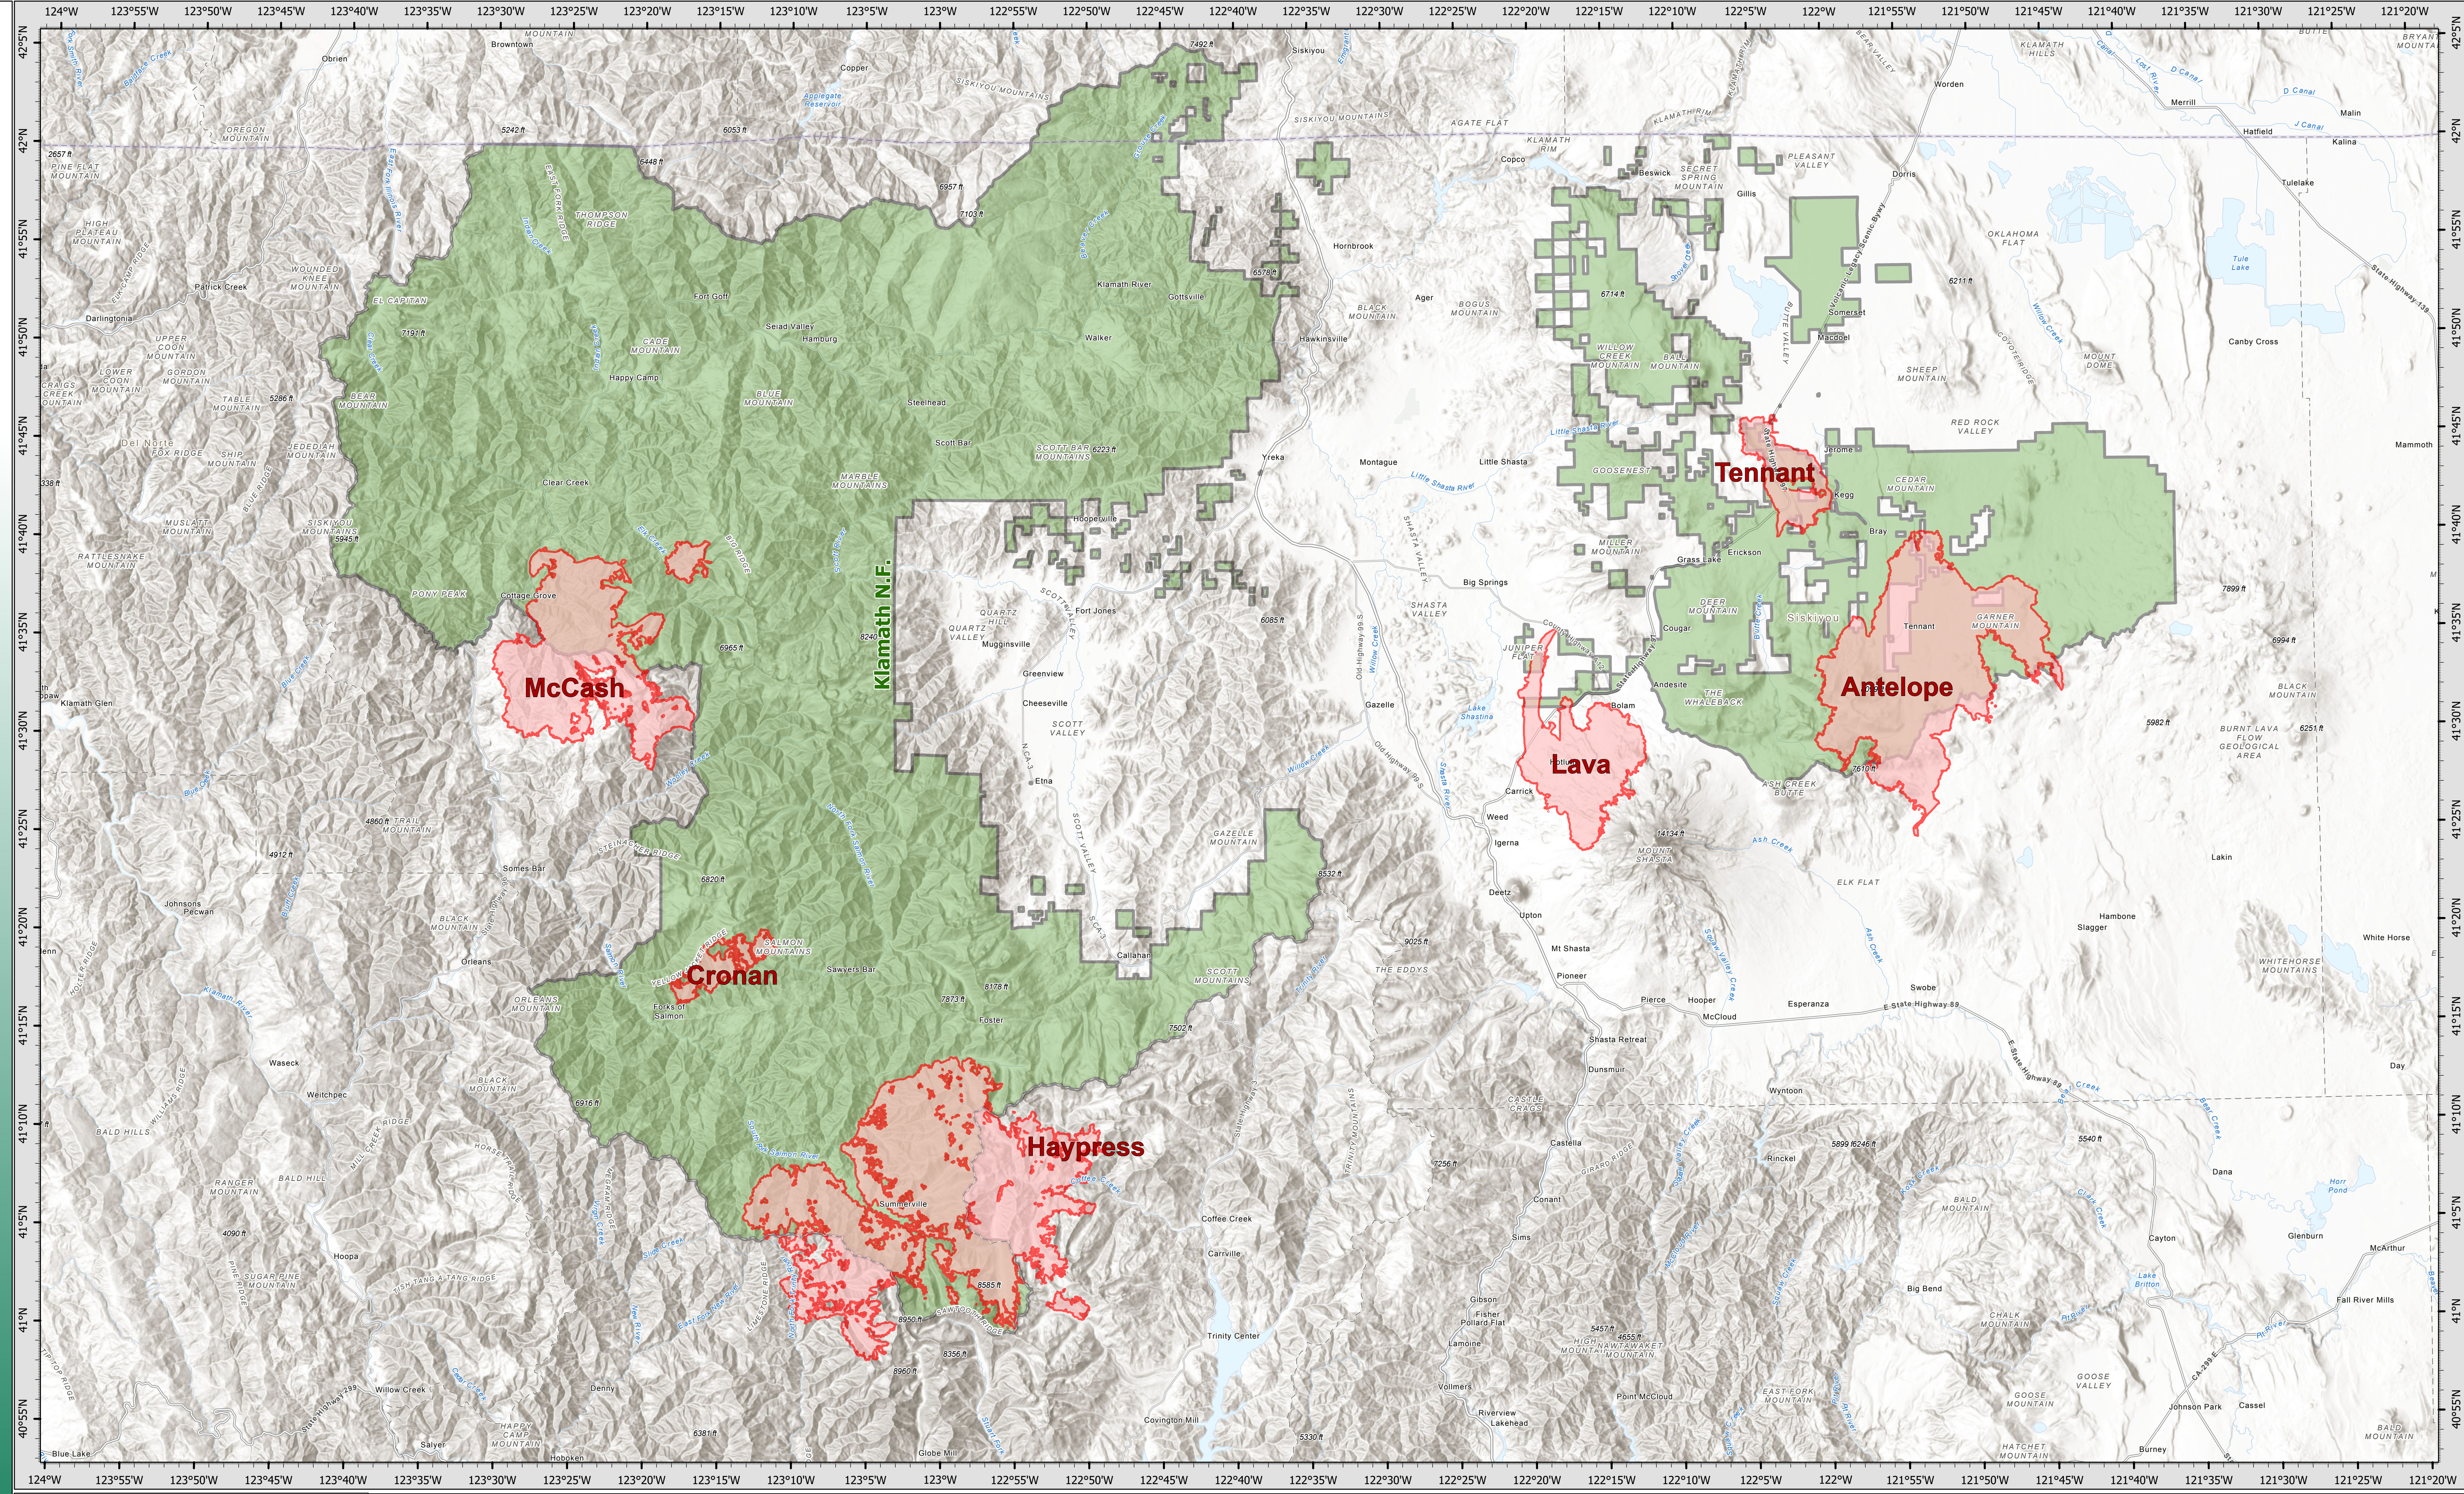

09/06/2021

Klamath National Forest Fires

River Complex

CA-KNF-006385
09/06/2021

- National Forest Boundary
- Wildfire Daily Fire Perimeter

Fire Name	Current Acreage	Containment
River Complex	121,273	21%
Antelope	71,508	83%
McCash	54,385	13%
Lava	26,409	85%
Tennant	10,580	100%