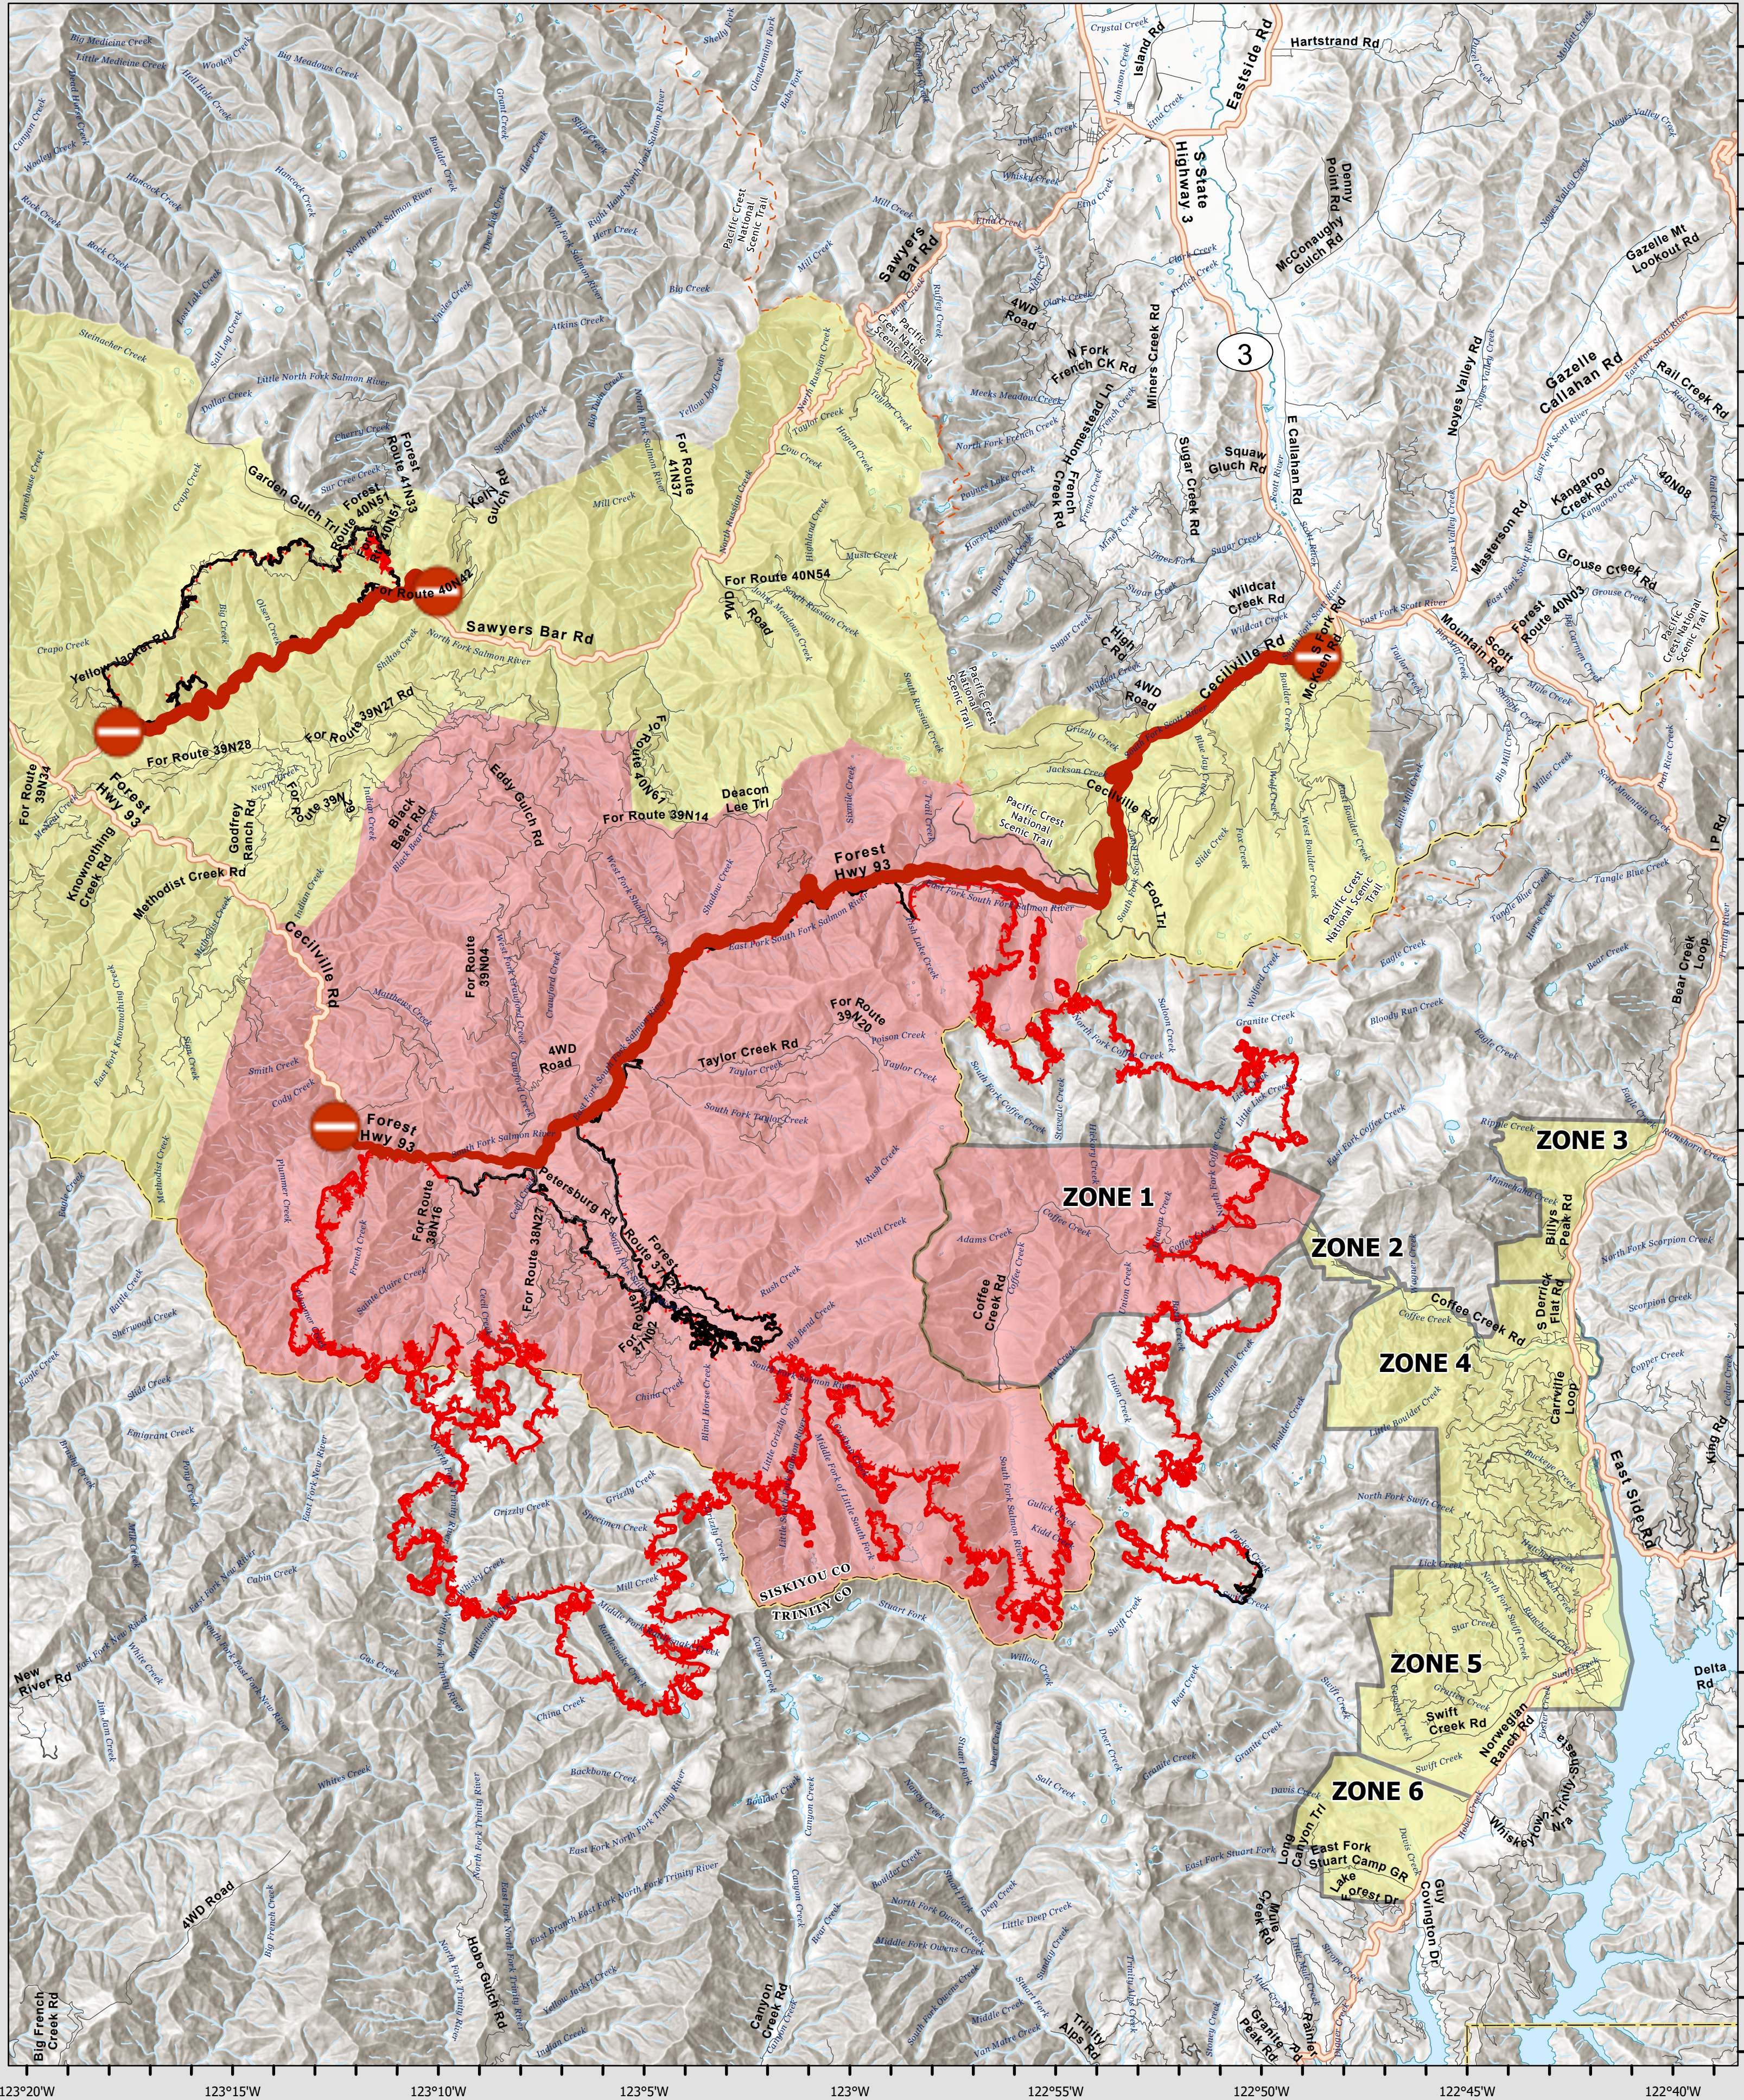

River Complex Fires

09/06/2021

Evacuation Zone Status

Public Information

- X Division Break
- || Branch Break
- ⊘ Completed Dozer Line
- Fire Edge
- Contained Line
- ▭ Wildfire Daily Fire Perimeter
- ▭ County Boundary

River Complex
CA-KNF-006385

09/06/2021
121371 acres

Updated: 09/06/2021 02:11

- Fire Edge
- Road_Closure_Temp
- Road Closure
- ▭ County Boundary
- ▭ Evacuation Order
- ▭ Evacuation Warning