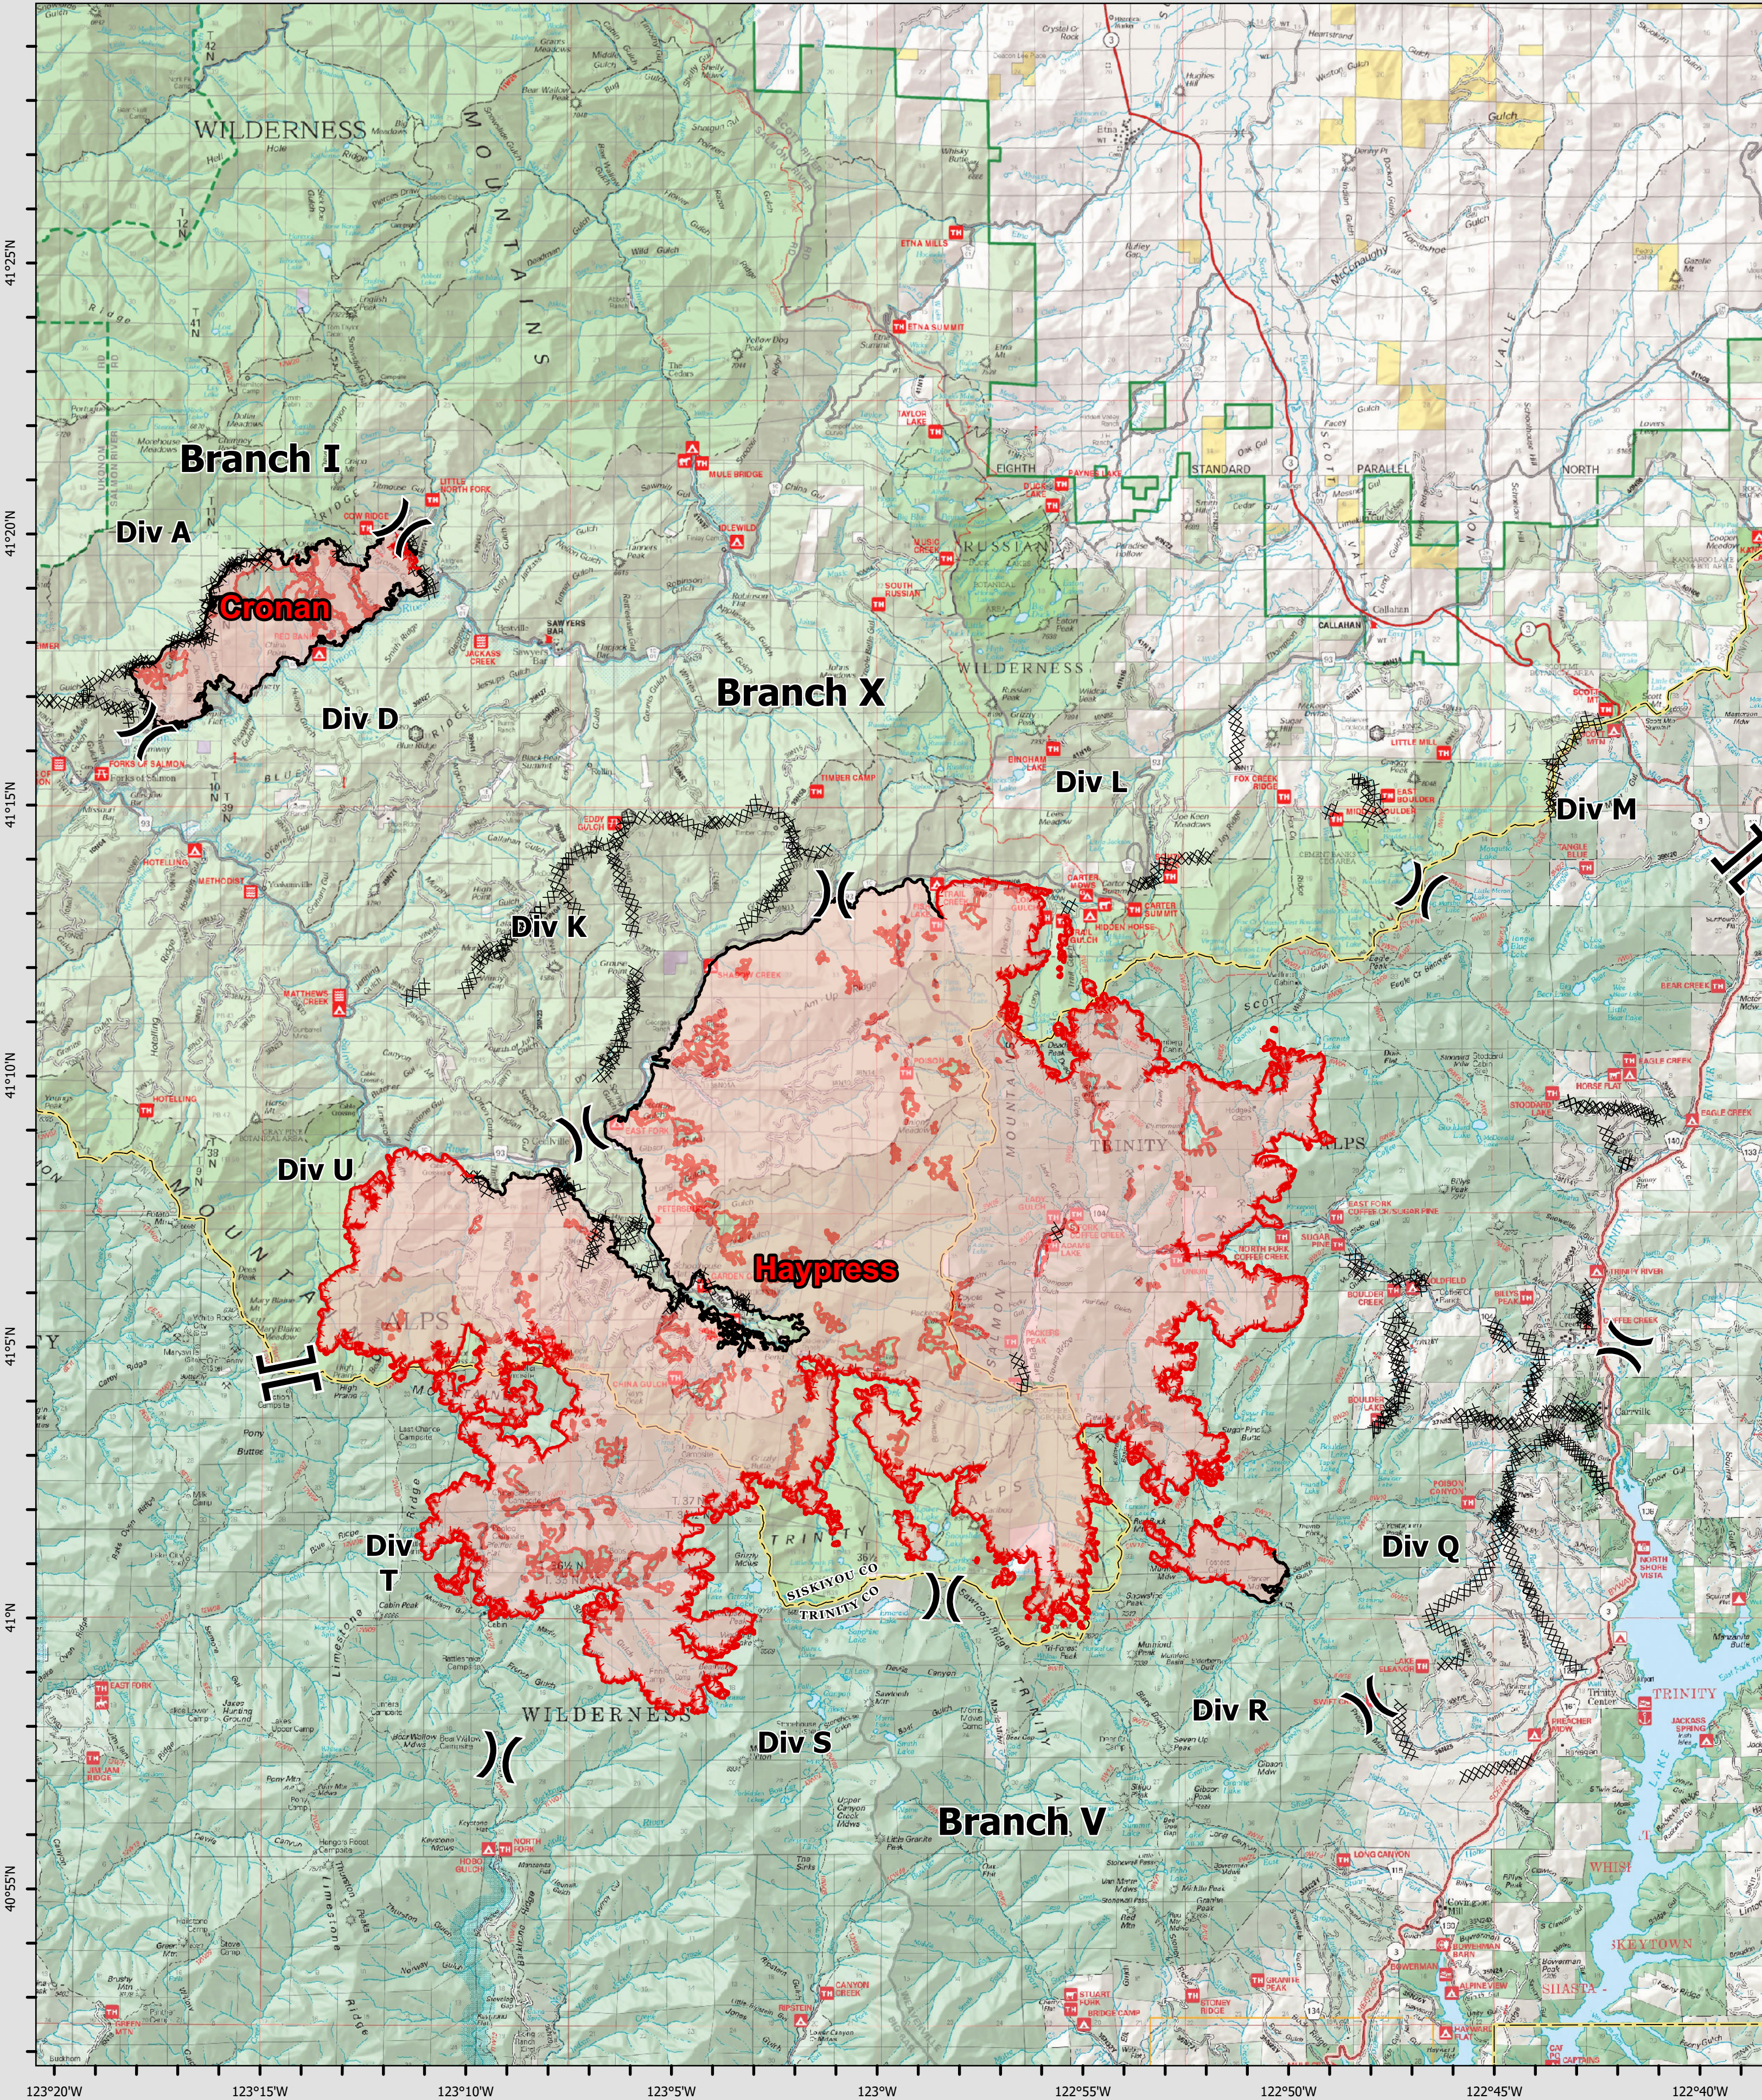

River Complex Fires

09/06/2021

Evacuation Zone Status

Public Information

- X Division Break
- || Branch Break
- ⊘ Completed Dozer Line
- Fire Edge
- Contained Line
- ▭ Wildfire Daily Fire Perimeter
- ▭ County Boundary

River Complex
CA-KNF-006385

09/06/2021
121371 acres

Updated: 09/06/2021 02:11

- Fire Edge
- Road_Closure_Temp
- Road Closure
- ▭ County Boundary
- ▭ Evacuation Order
- ▭ Evacuation Warning