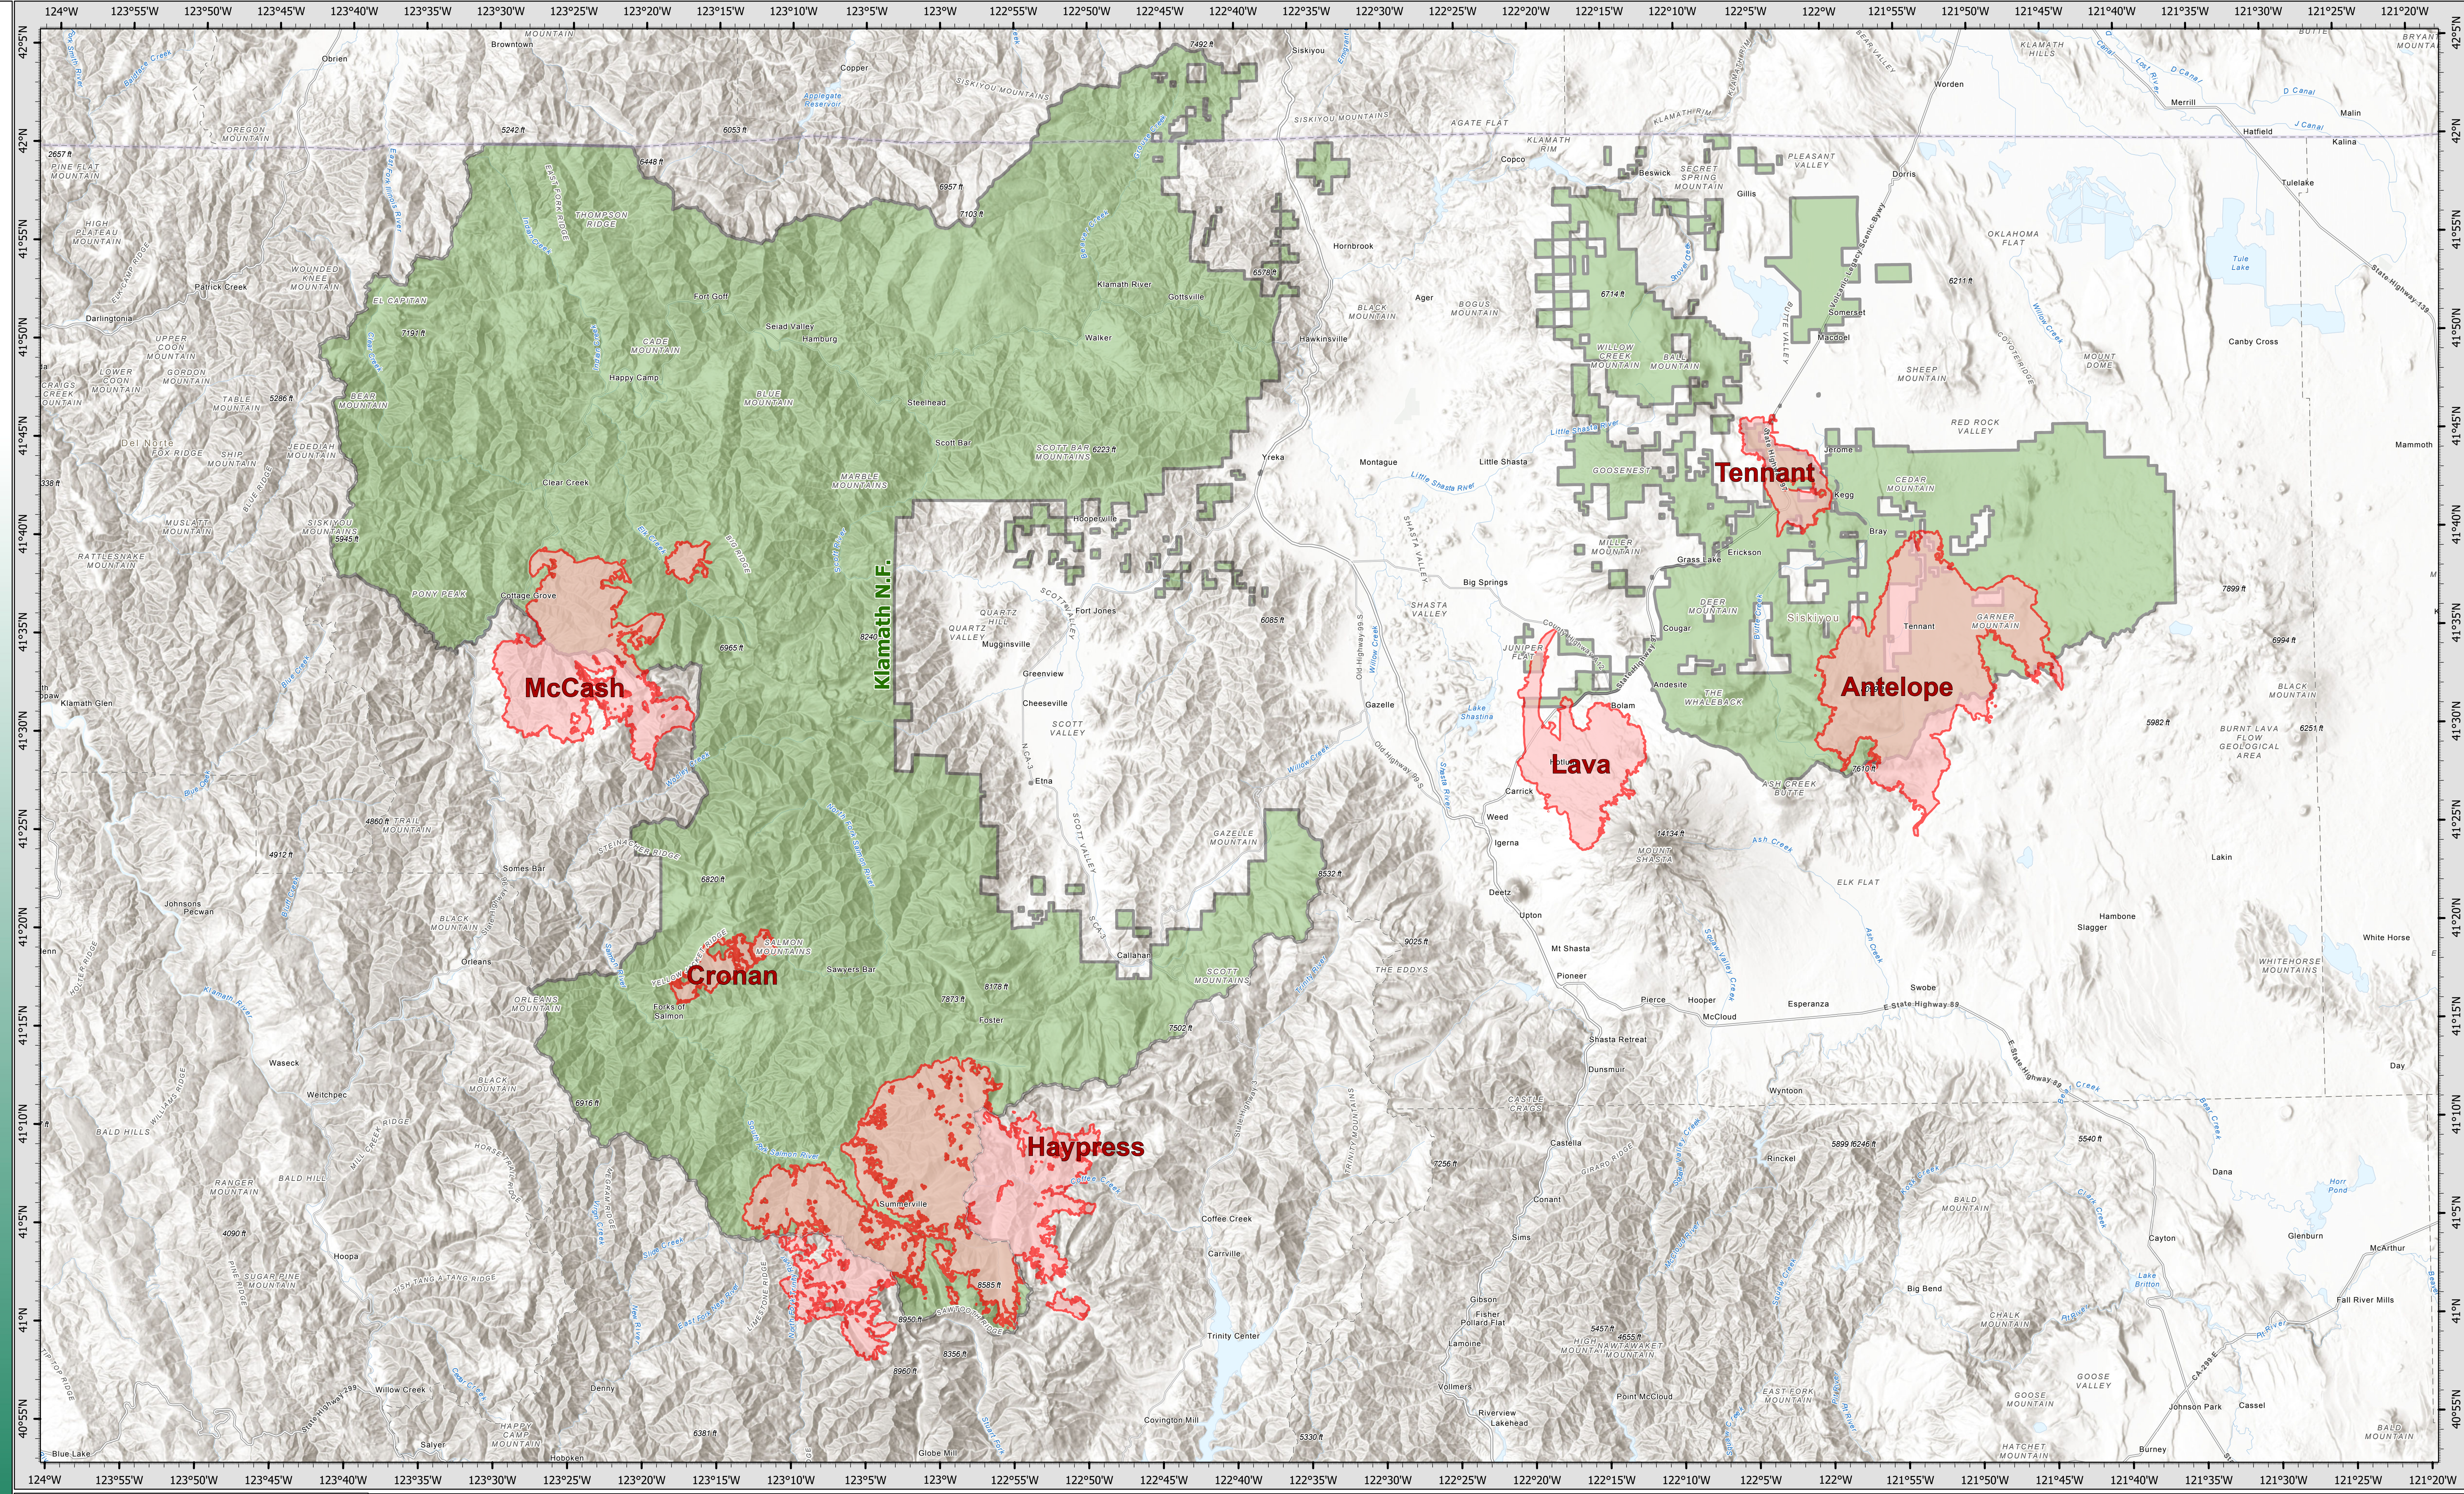

09/07/2021

Klamath National Forest Fires

**River Complex**

CA-KNF-006385  
09/07/2021

- National Forest Boundary
- Wildfire Daily Fire Perimeter

Fire Name	Current Acreage	Containment
River Complex	129,067	19%
Antelope	71,512	83%
McCash	57,038	15%
Lava	26,409	85%
Tennant	10,580	100%