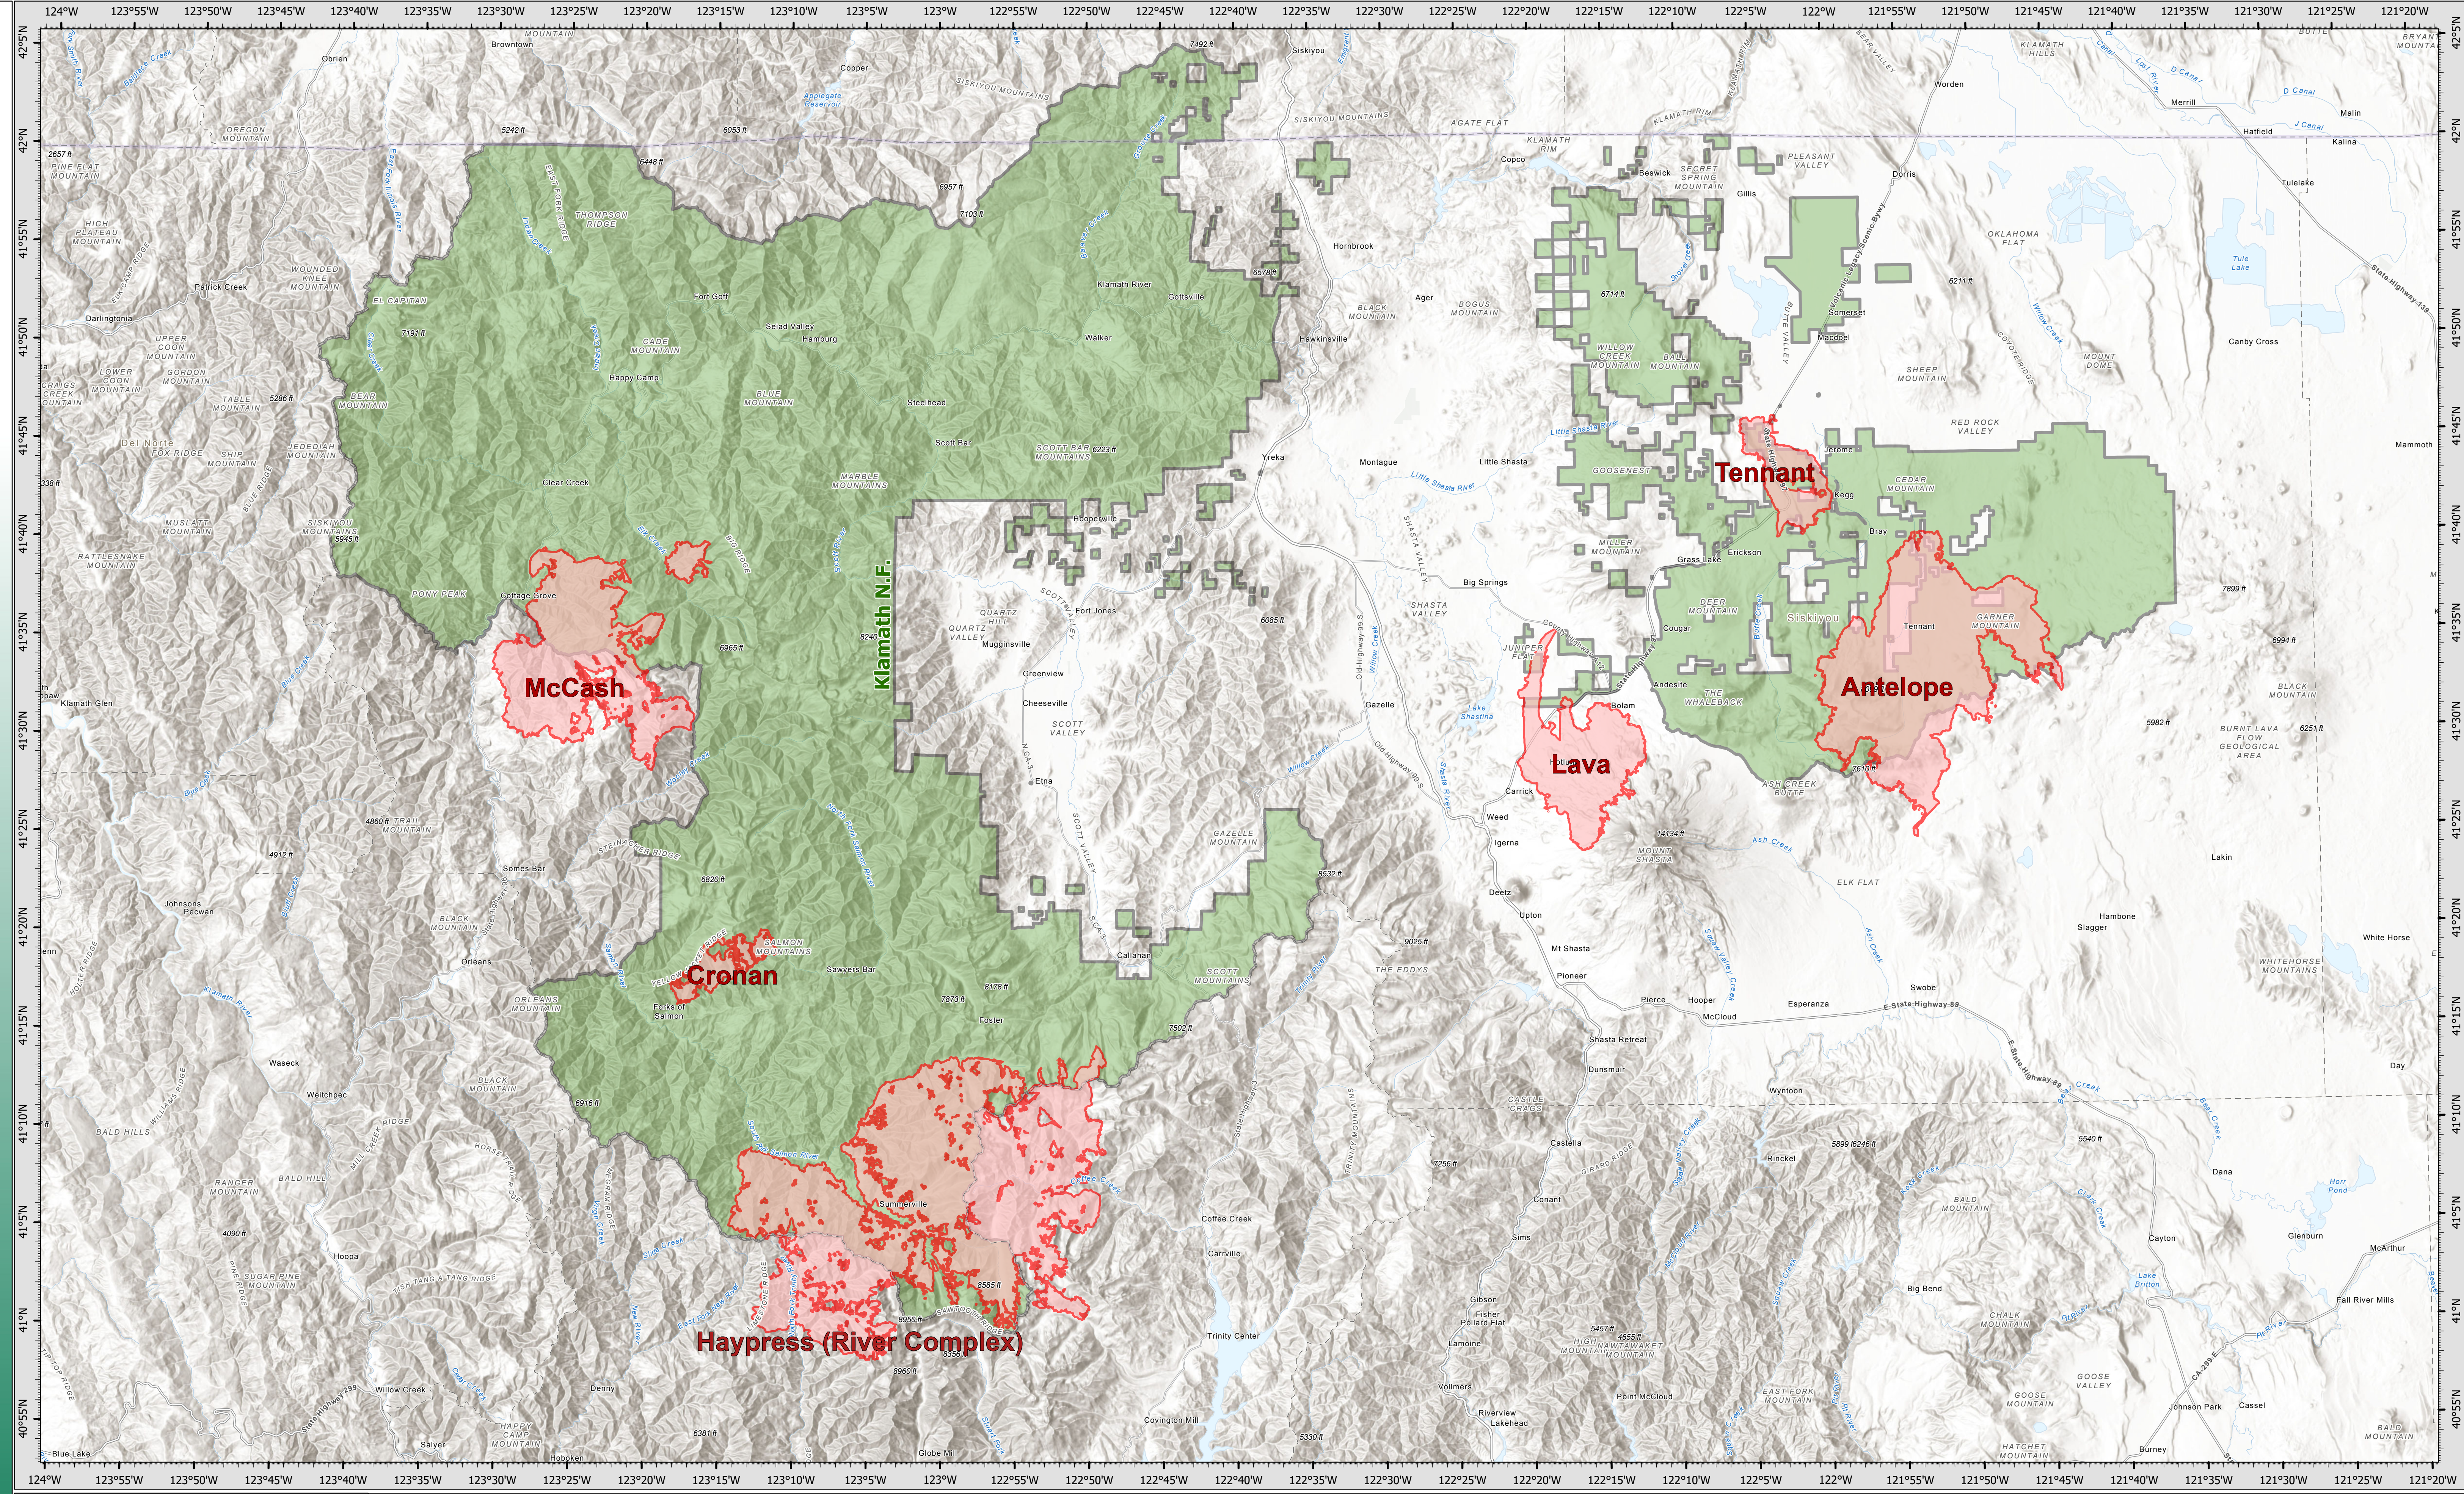

09/08/2021

# Klamath National Forest Fires

## River Complex

CA-KNF-006385  
09/08/2021

- National Forest Boundary
- Wildfire Daily Fire Perimeter

Fire Name	Current Acreage	Containment
River Complex	135,689	19%
Antelope	73,558	83%
McCash	59,049	15%
Lava	26,409	85%
Tennant	10,580	100%