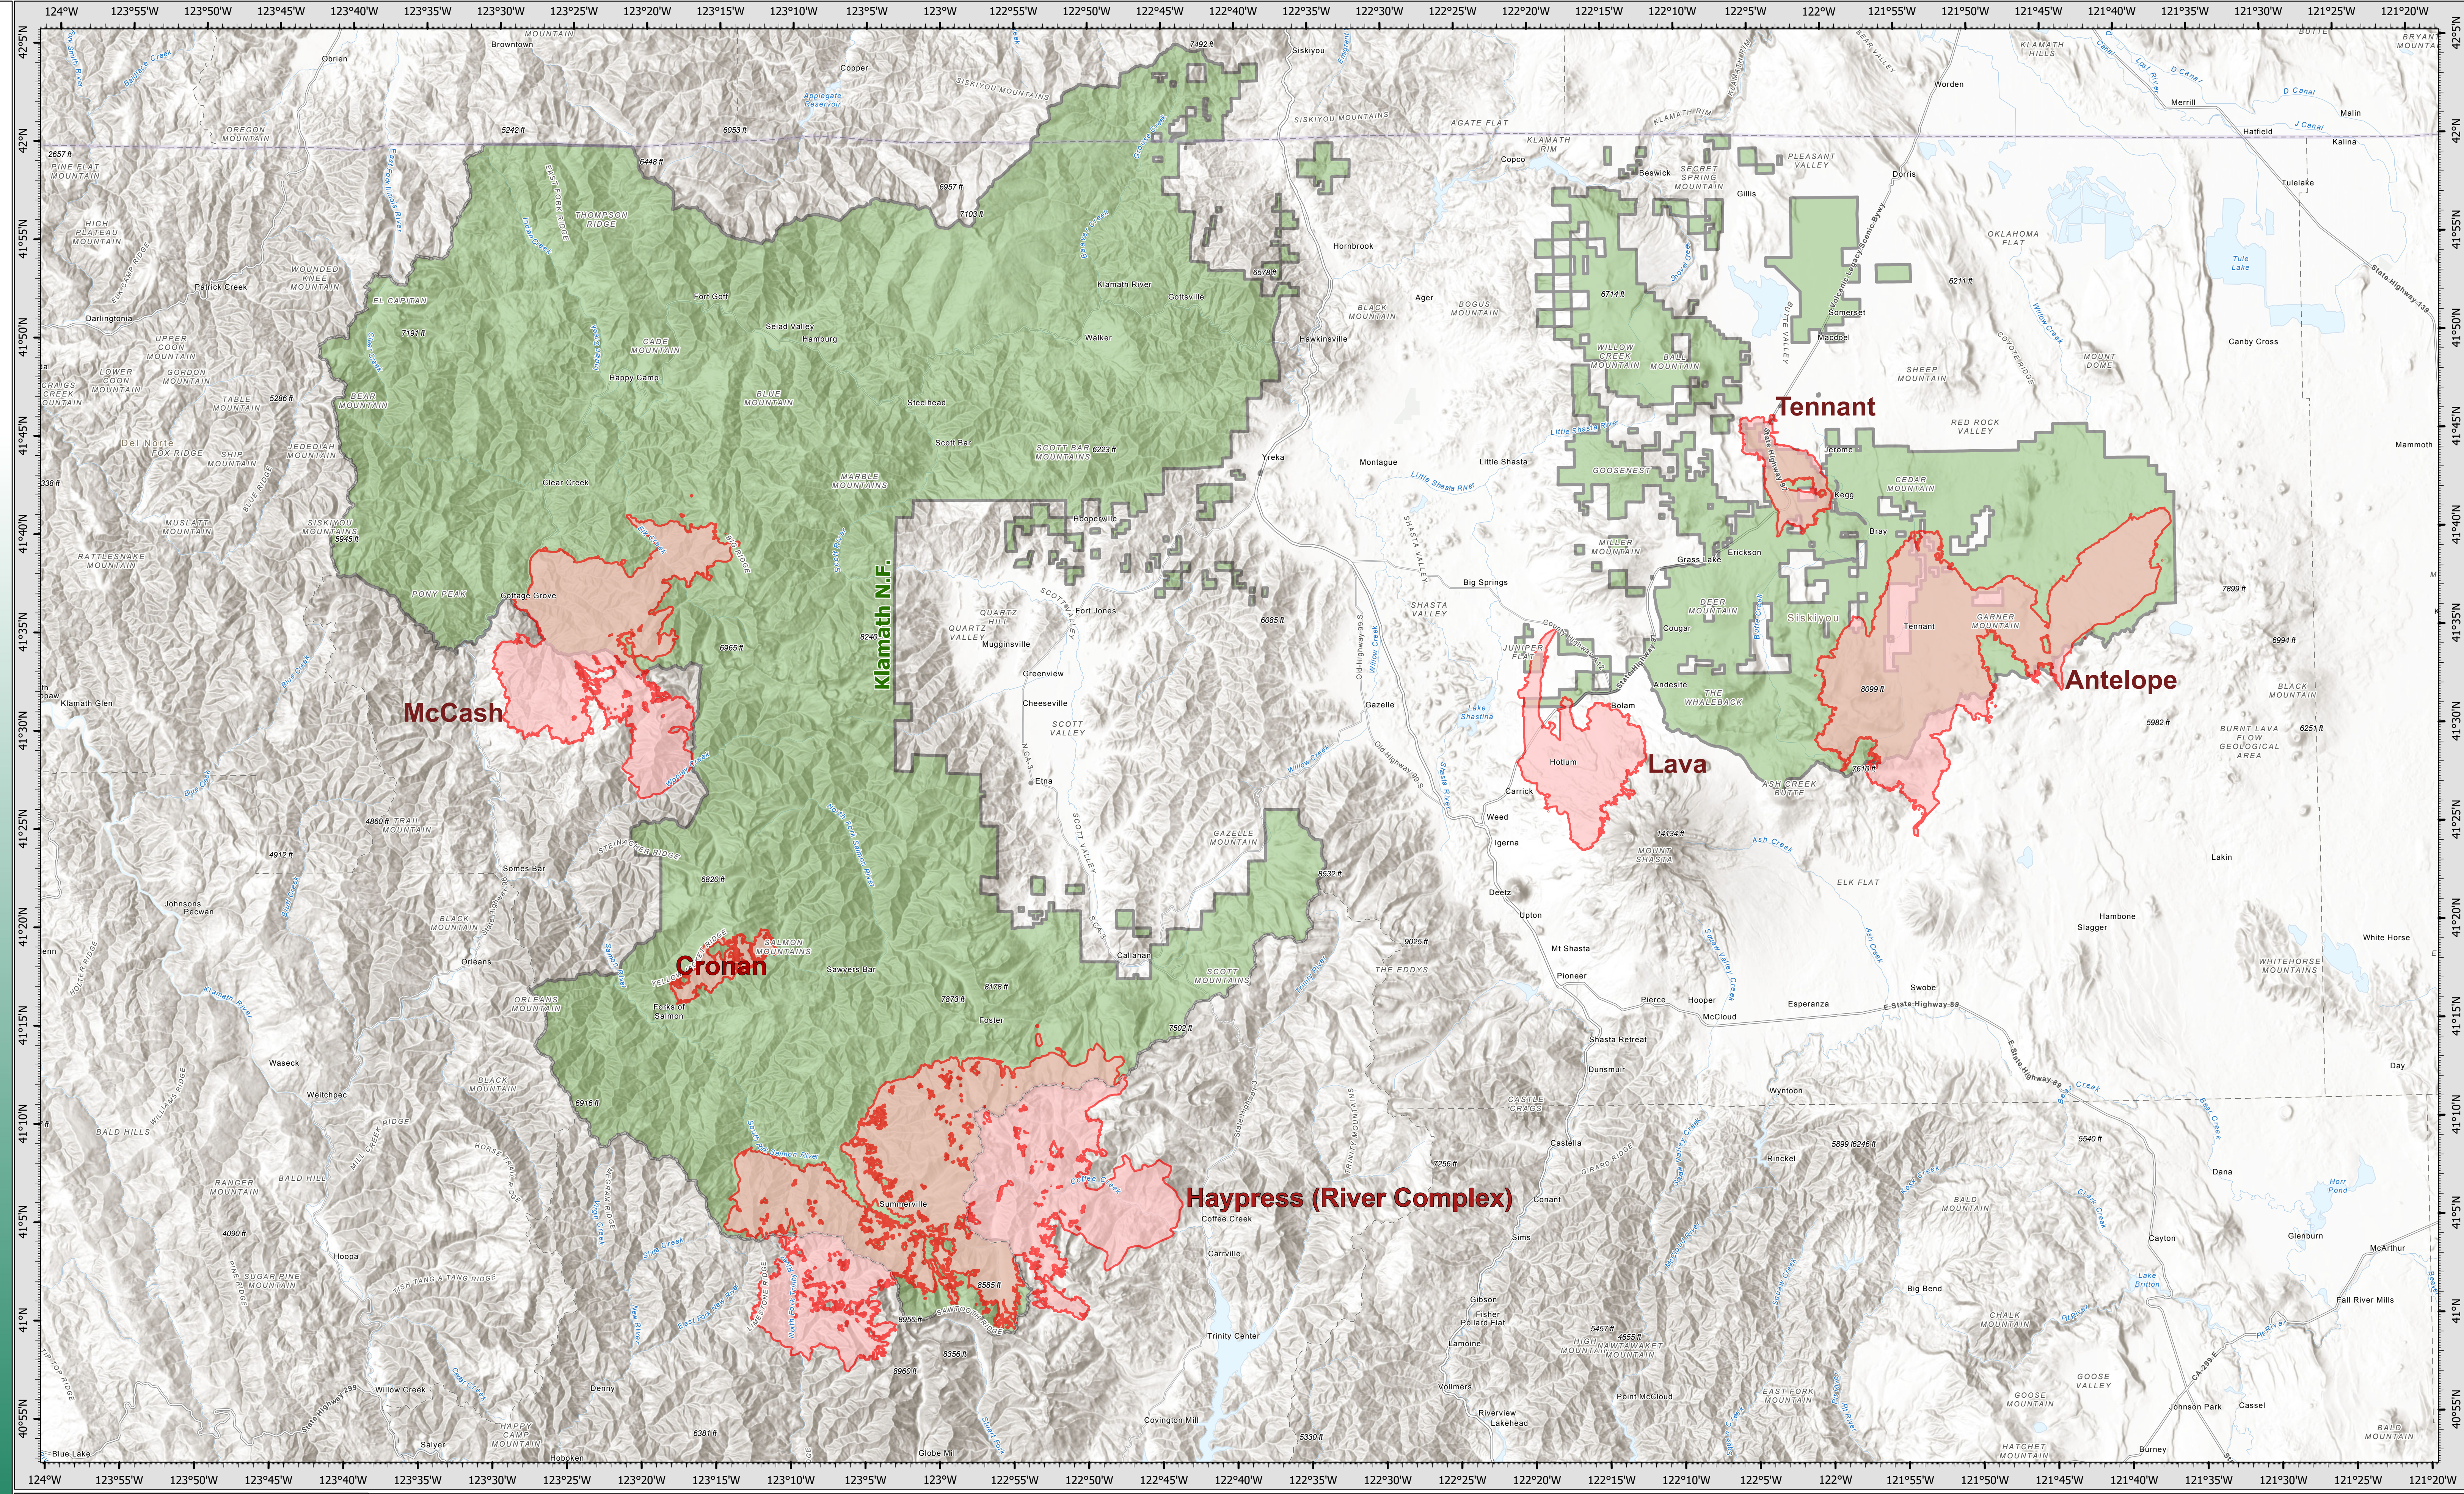

09/09/2021

Klamath National Forest Fires

River Complex

CA-KNF-006385
09/09/2021

- National Forest Boundary
- Wildfire Daily Fire Perimeter

Fire Name	Current Acreage	Containment
River Complex	168,520	23%
Antelope	91,477	77%
McCash	68,824	15%
Lava	26,409	85%
Tennant	10,580	100%