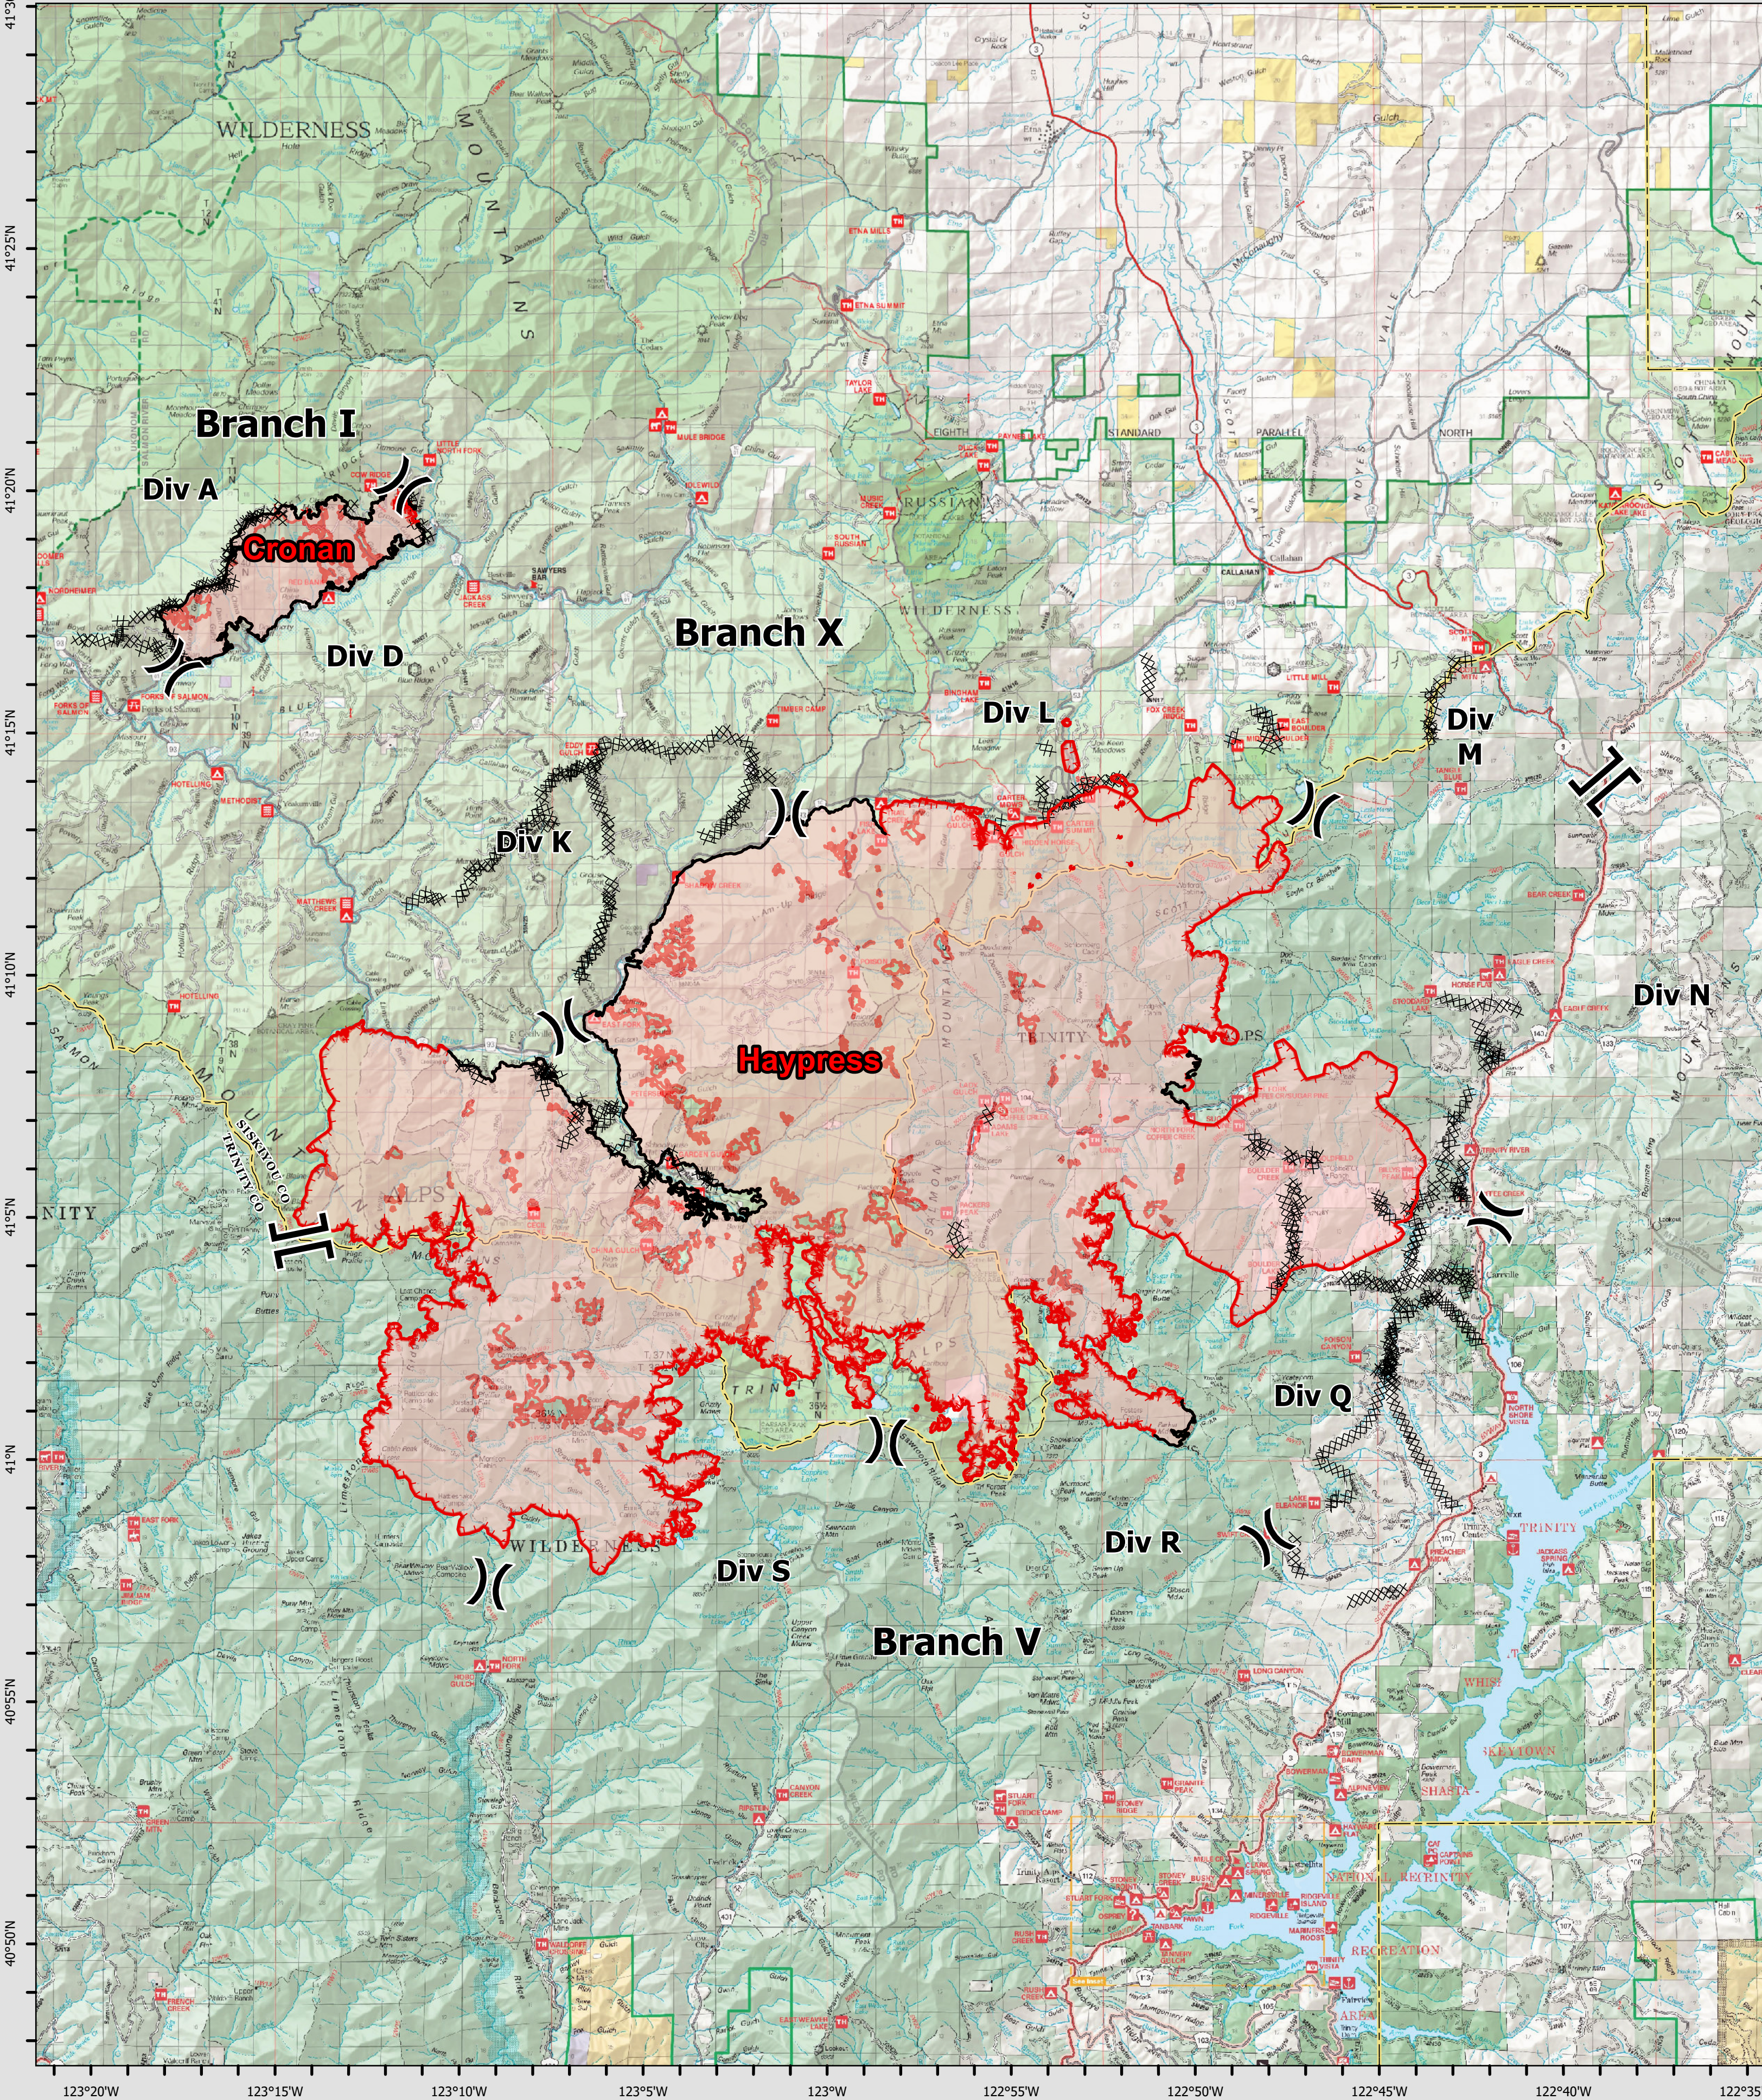

River Complex Fires

09/09/2021

Evacuation Zone Status

Public Information

- ⌘ Division Break
- ⌚ Branch Break
- ⌘ Completed Dozer Line
- Fire Edge
- Contained Line
- Wildfire Daily Fire Perimeter
- County Boundary

River Complex
CA-KNF-006385

09/09/2021
168,520 acres

- Fire Edge
- Road_Closure_Temp
- Road Closure
- County Boundary