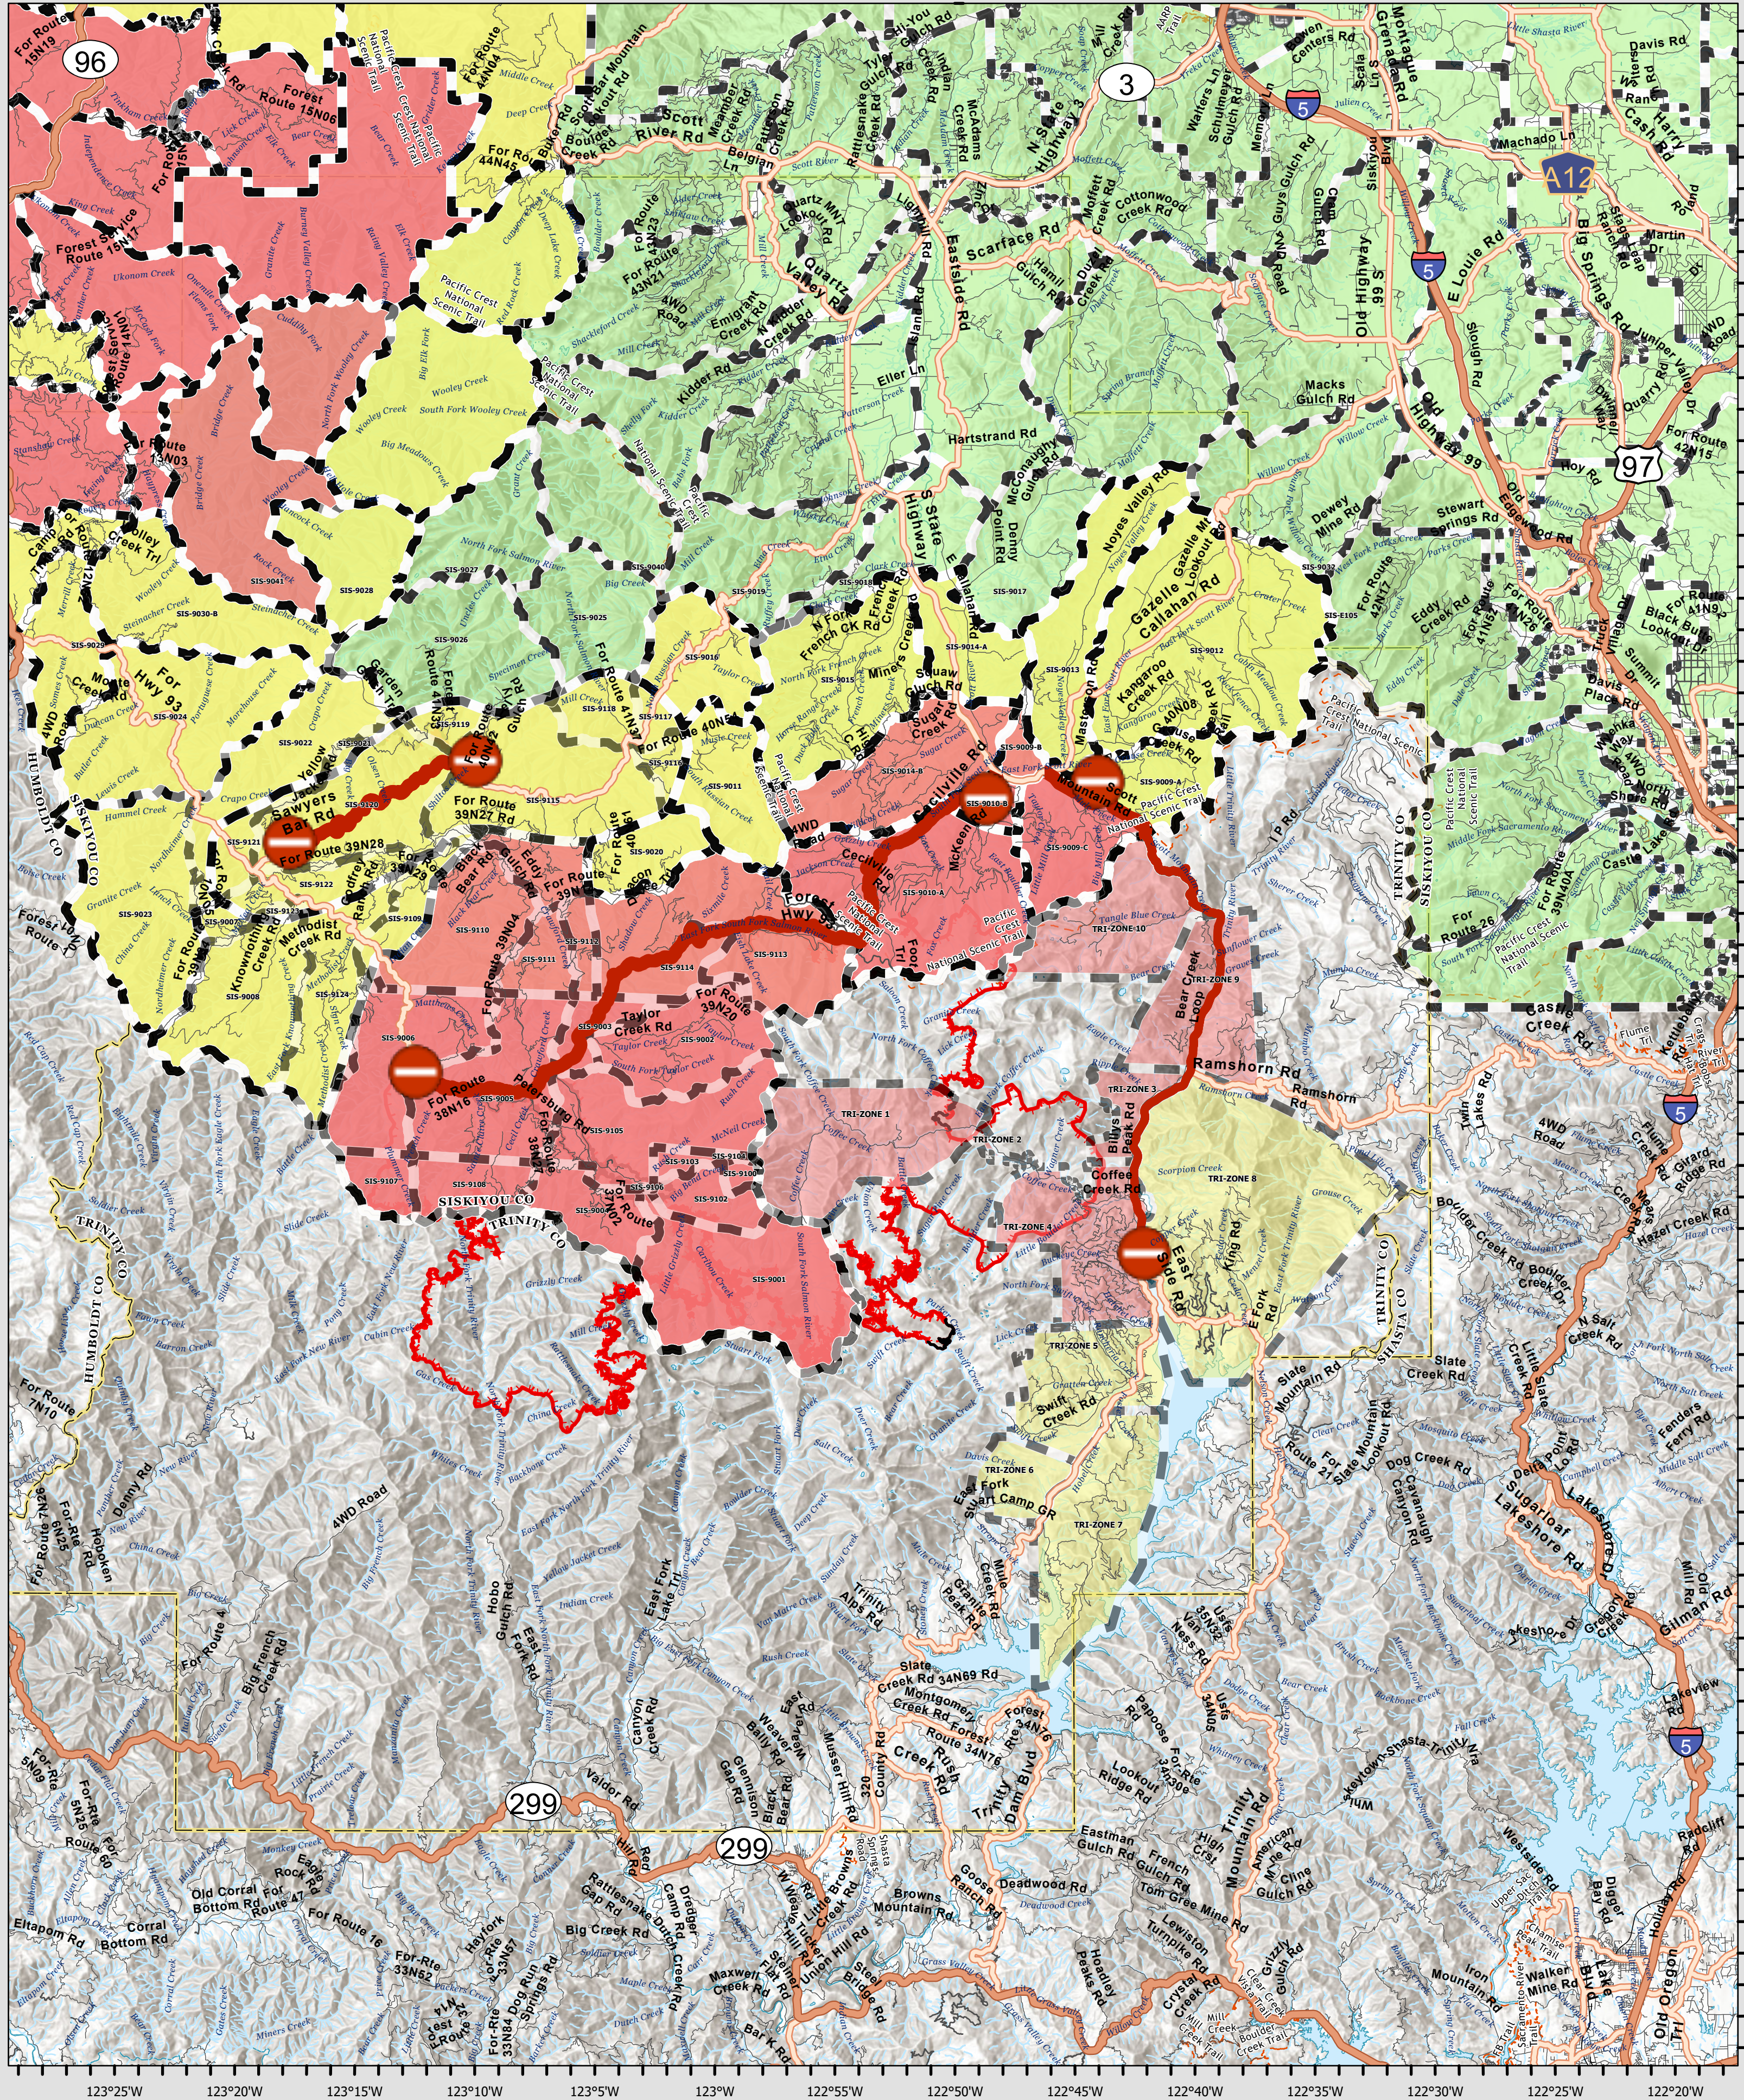

River Complex Fires

09/09/2021

Evacuation Zone Status

Public Information

- ⌘ Division Break
- ⌚ Branch Break
- ⌘ Completed Dozer Line
- Fire Edge
- Contained Line
- Wildfire Daily Fire Perimeter
- County Boundary

River Complex
CA-KNF-006385

09/09/2021
168,520 acres

- Fire Edge
- Road_Closure_Temp
- Road Closure
- County Boundary