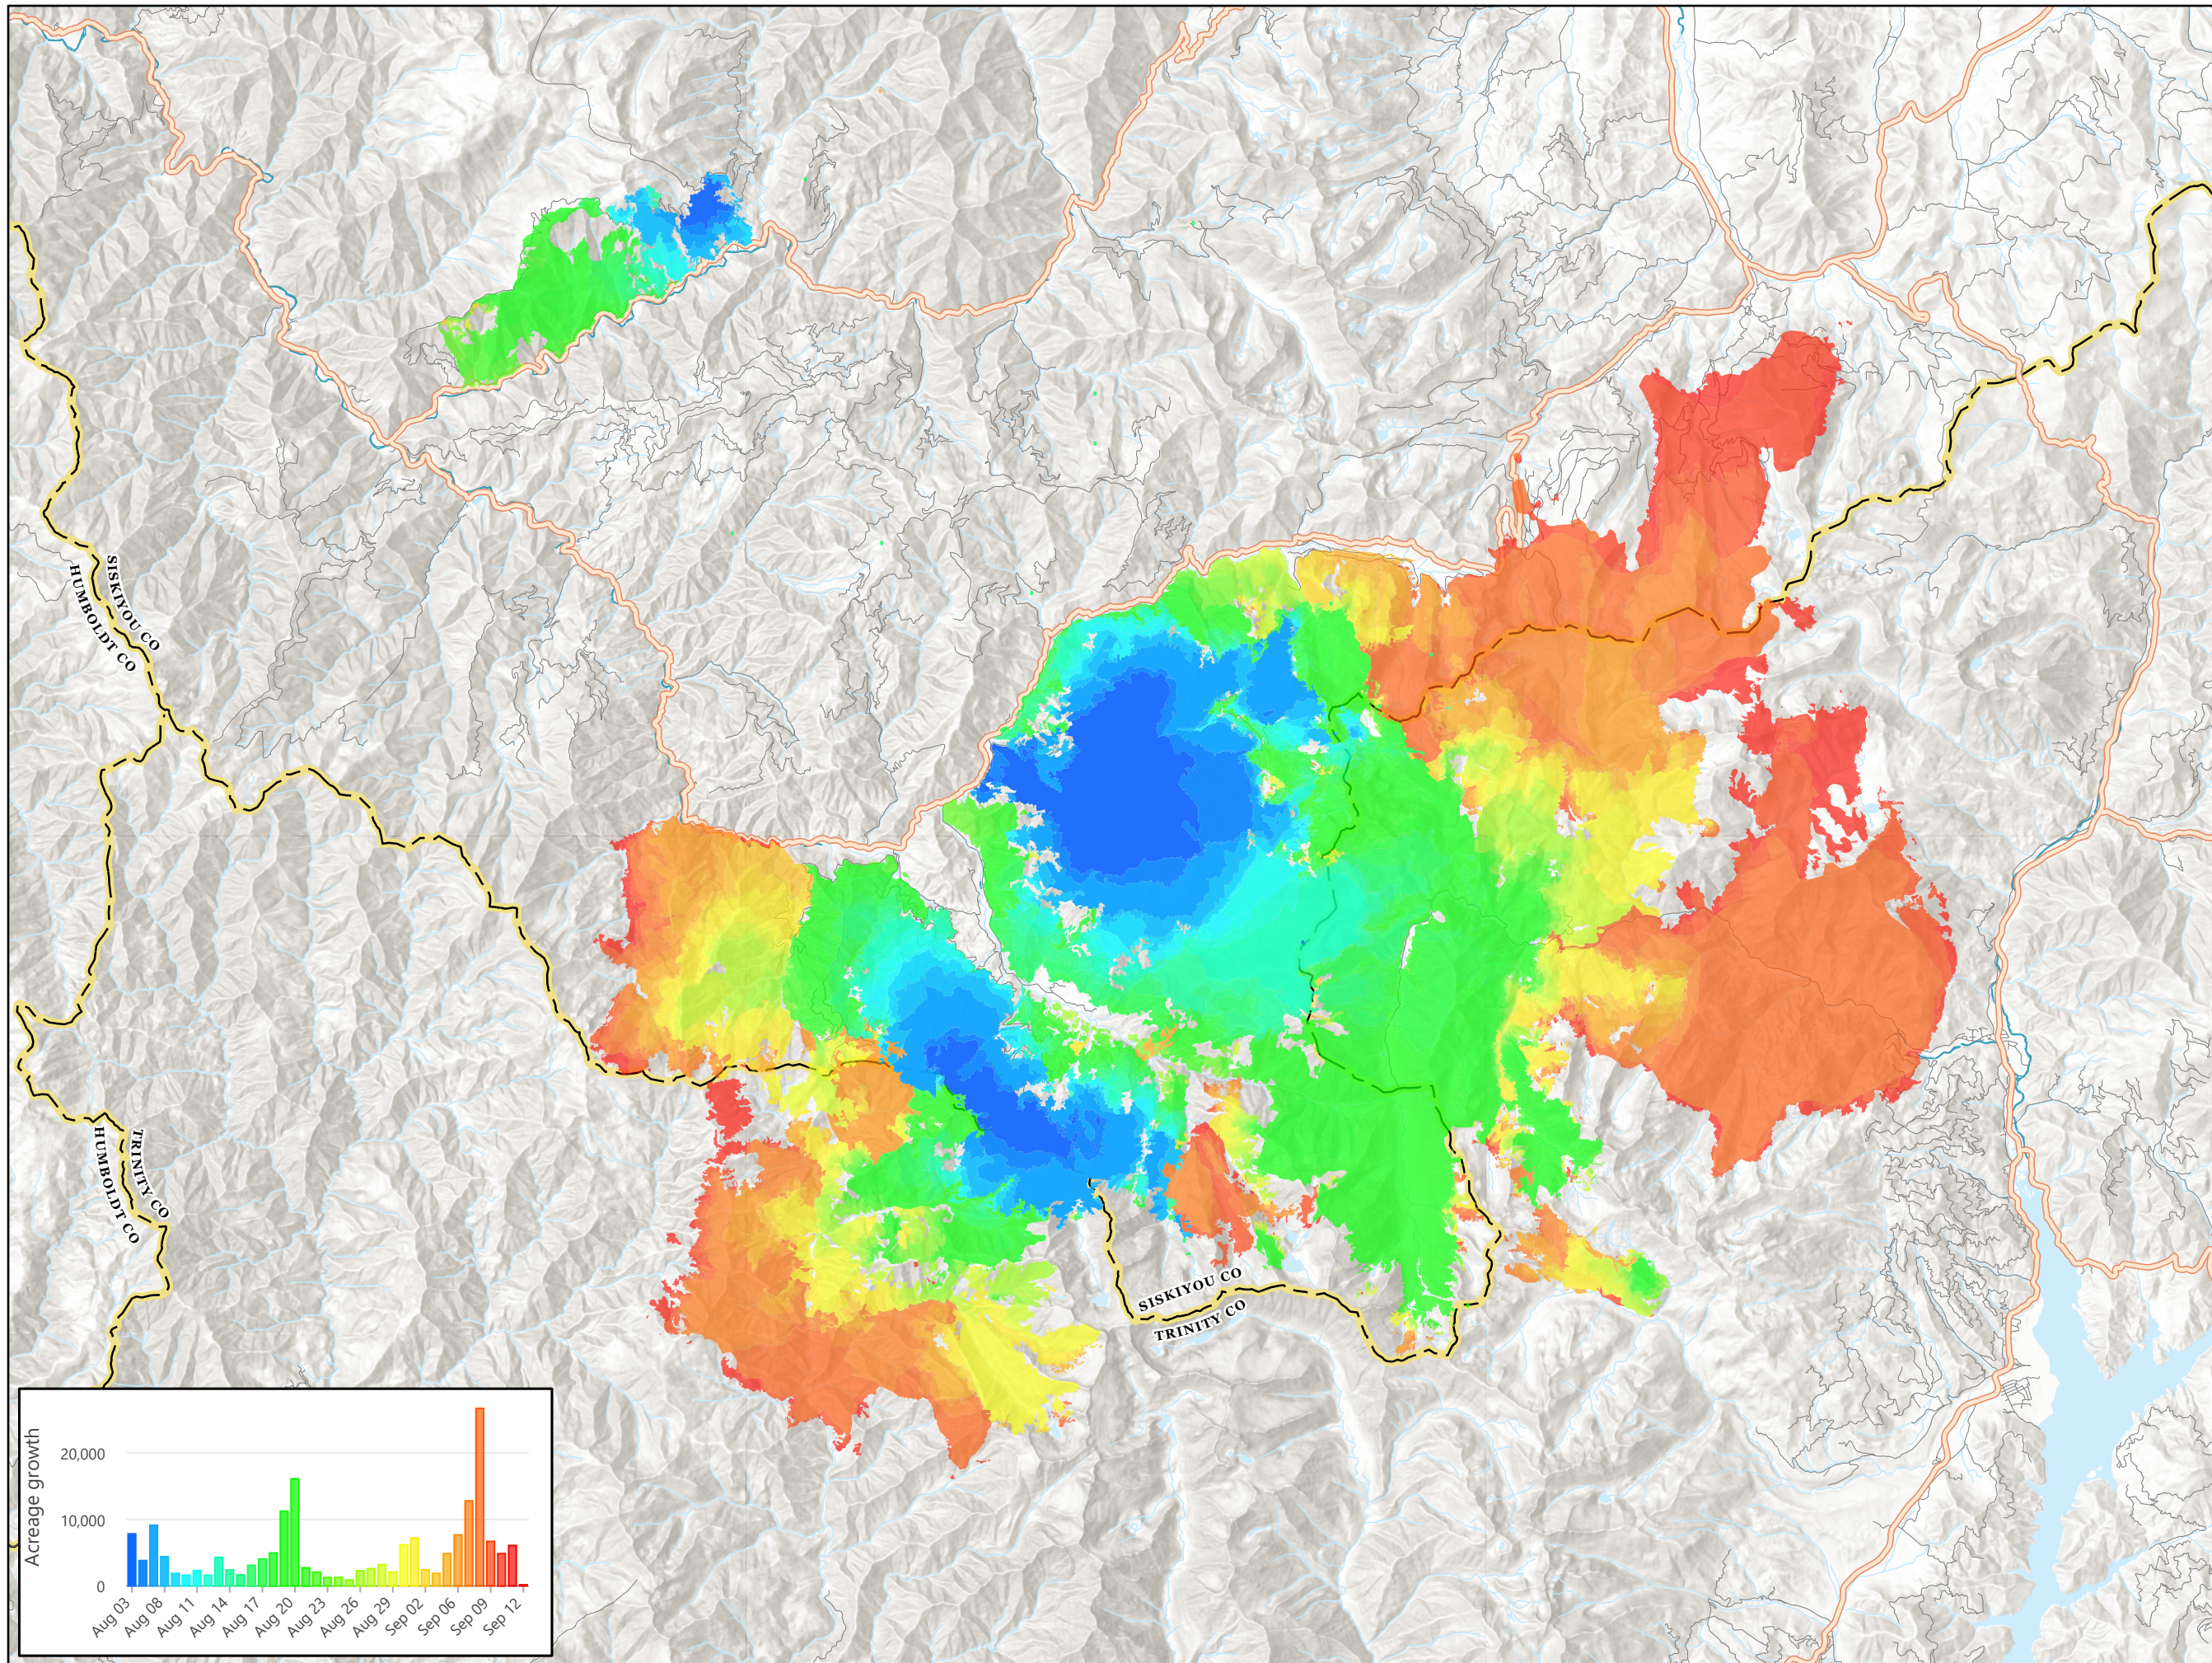

PROGRESSION
River Complex
CA-KNF-006385
08/03/2021-09/12/2021

Acres by Date

08/03, 7824ac	08/24, 1258ac
08/04, 3822ac	08/25, 903ac
08/06, 9128ac	08/26, 2280ac
08/08, 4393ac	08/27, 2592ac
08/09, 1878ac	08/28, 3203ac
08/10, 1612ac	08/29, 2095ac
08/11, 2302ac	08/30, 6178ac
08/12, 1611ac	09/01, 7206ac
08/13, 4293ac	09/02, 2421ac
08/14, 2399ac	09/03, 1891ac
08/15, 1673ac	09/04, 4859ac
08/16, 3111ac	09/06, 7696ac
08/17, 4053ac	09/07, 12788ac
08/18, 4971ac	09/08, 26695ac
08/19, 11239ac	09/09, 6689ac
08/20, 16105ac	09/10, 4871ac
08/21, 2740ac	09/11, 6072ac
08/22, 2088ac	09/12, 182ac
08/23, 1277ac	

Miles
 0 1/2 1 2

1:200,000

Last Updated
 9/13/2021
 00:14