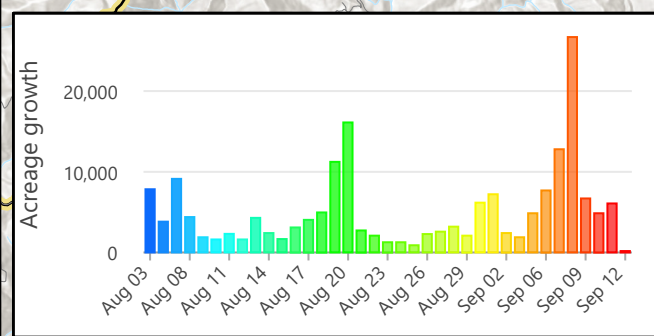

PROGRESSION
River Complex
CA-KNF-006385
08/03/2021-09/12/2021

Acres by Date

08/03, 7824ac	08/24, 1258ac
08/04, 3822ac	08/25, 903ac
08/06, 9128ac	08/26, 2280ac
08/08, 4393ac	08/27, 2592ac
08/09, 1878ac	08/28, 3203ac
08/10, 1612ac	08/29, 2095ac
08/11, 2302ac	08/30, 6178ac
08/12, 1611ac	09/01, 7206ac
08/13, 4293ac	09/02, 2421ac
08/14, 2399ac	09/03, 1891ac
08/15, 1673ac	09/04, 4859ac
08/16, 3111ac	09/06, 7696ac
08/17, 4053ac	09/07, 12788ac
08/18, 4971ac	09/08, 26695ac
08/19, 11239ac	09/09, 6689ac
08/20, 16105ac	09/10, 4871ac
08/21, 2740ac	09/11, 6072ac
08/22, 2088ac	09/12, 182ac
08/23, 1277ac	