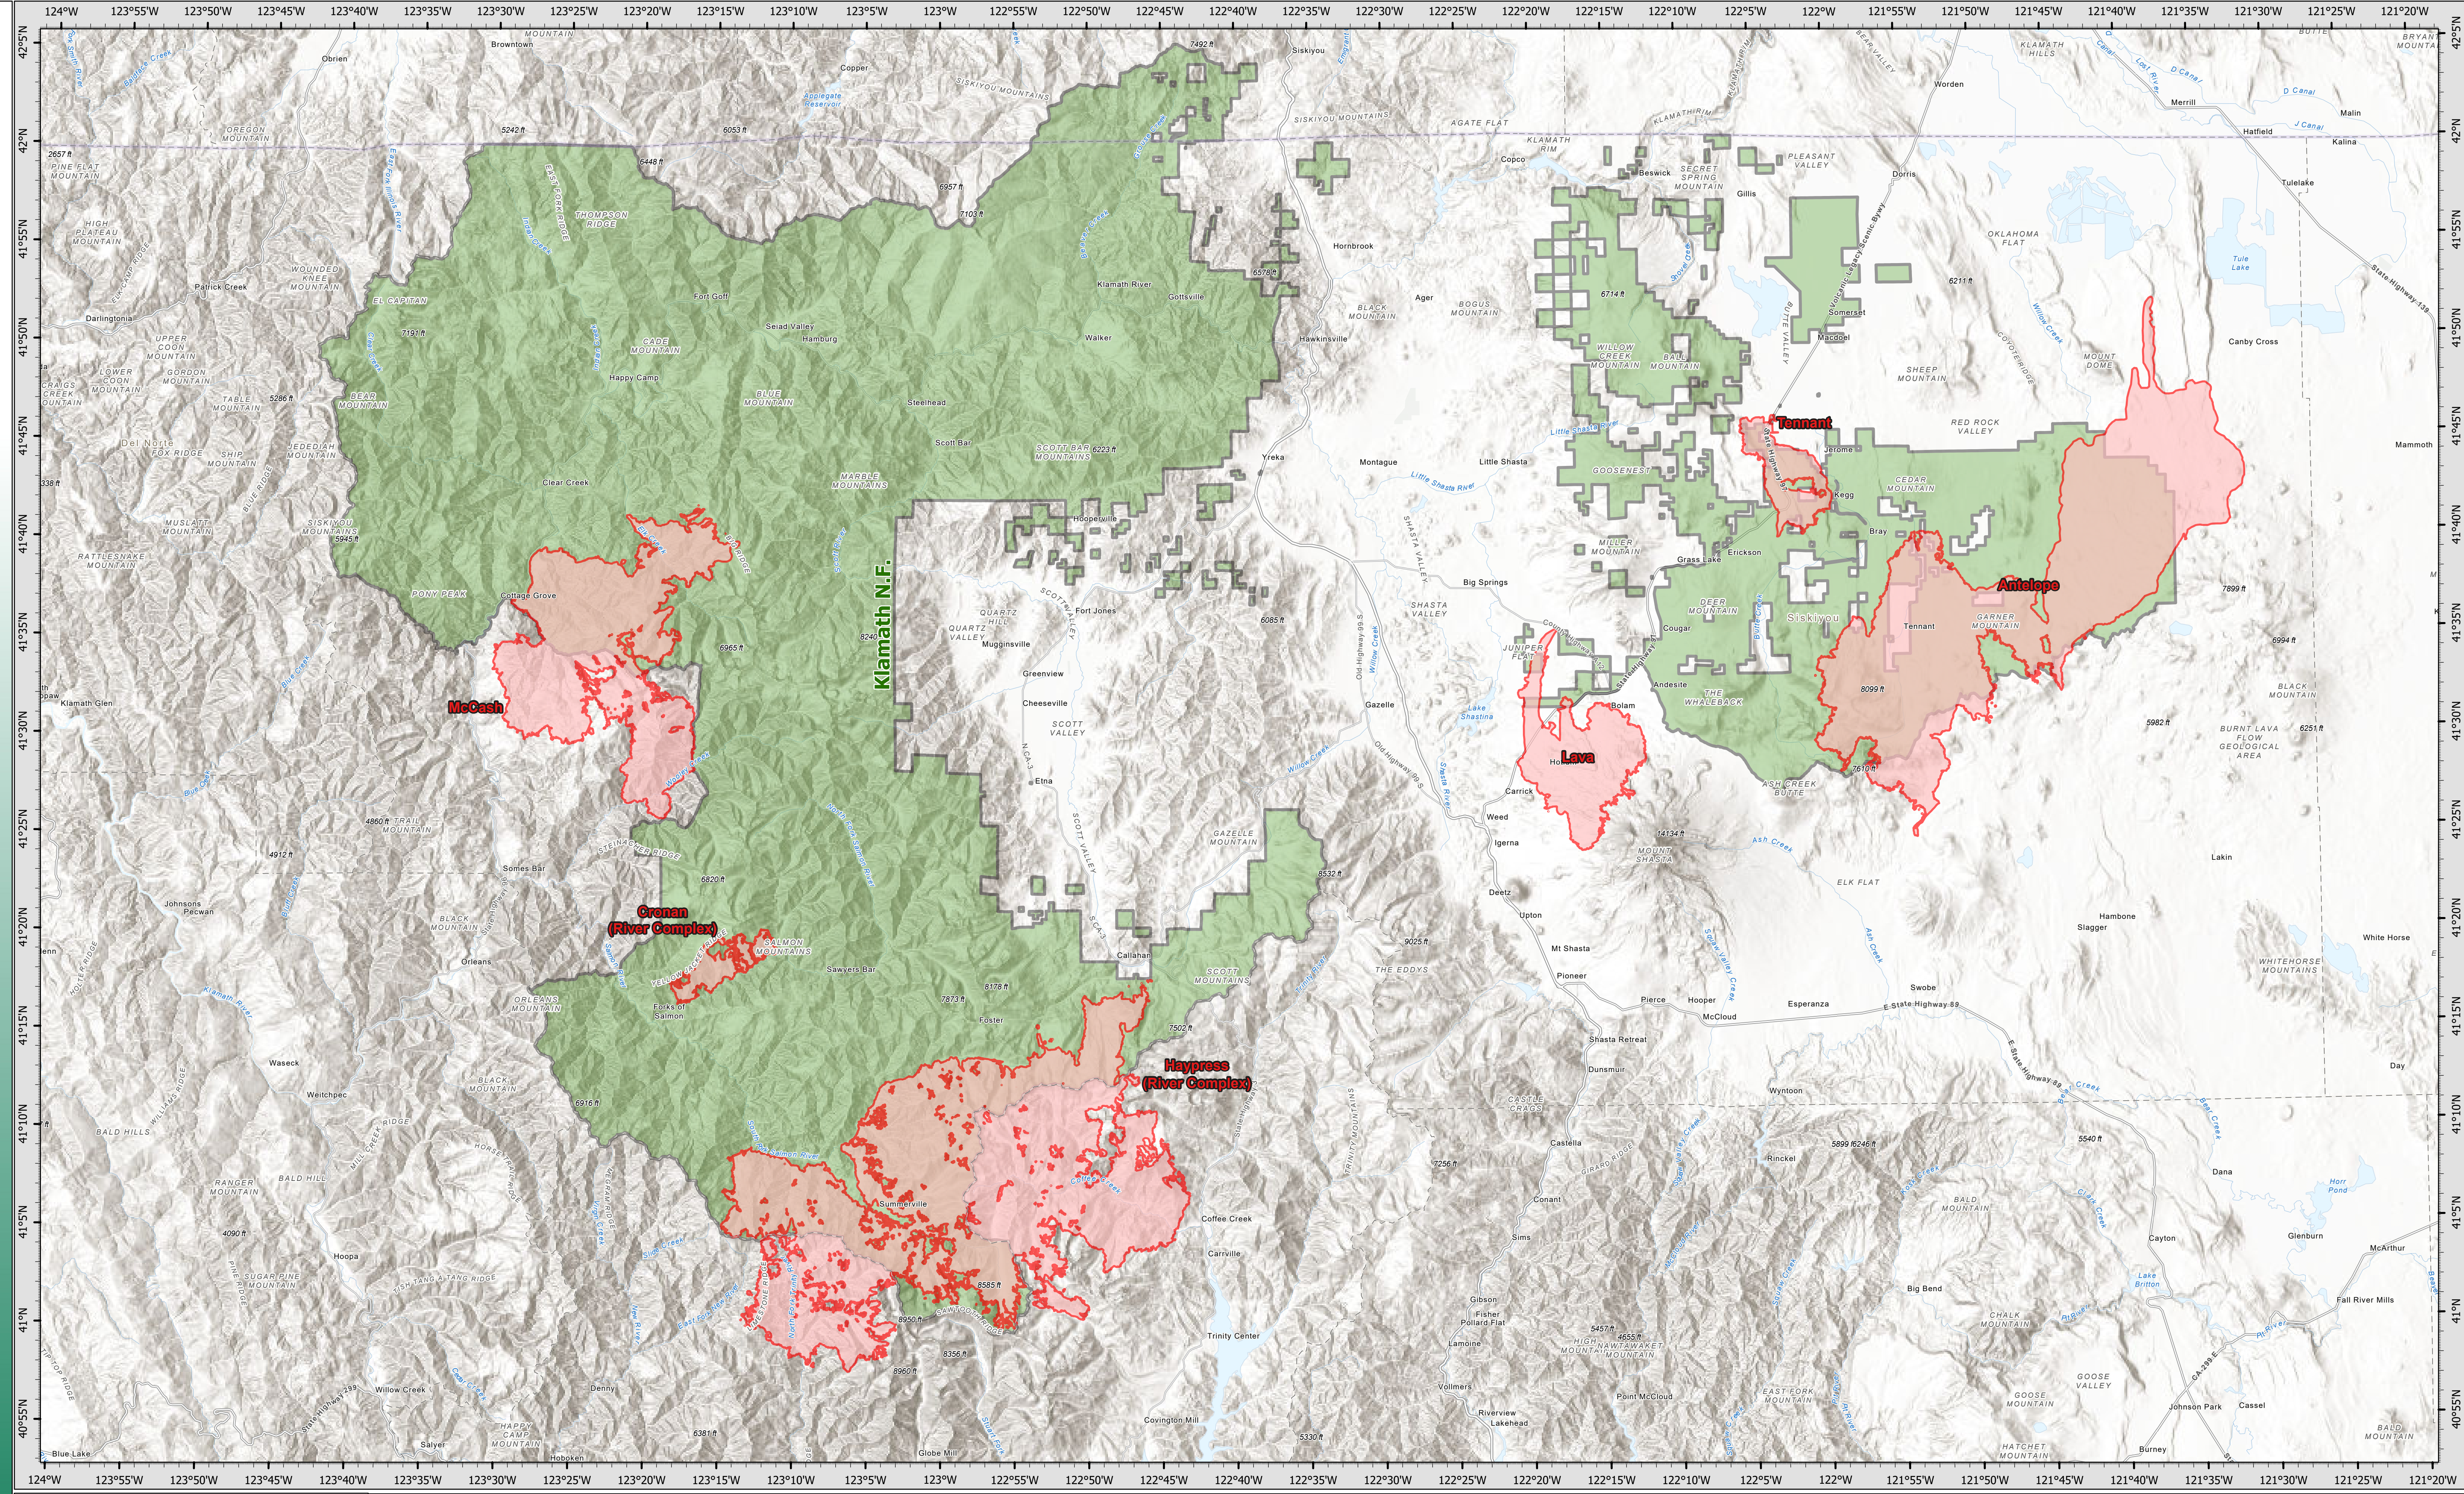

09/14/2021

Klamath National Forest Fires

River Complex

CA-KNF-006385
09/14/2021

- National Forest Boundary
- Wildfire Daily Fire Perimeter

Fire Name	Current Acreage	Containment
River Complex	185,951	40%
Antelope	145,025	63%
McCash	75,895	11%
Lava	26,409	85%
Tennant	10,580	100%